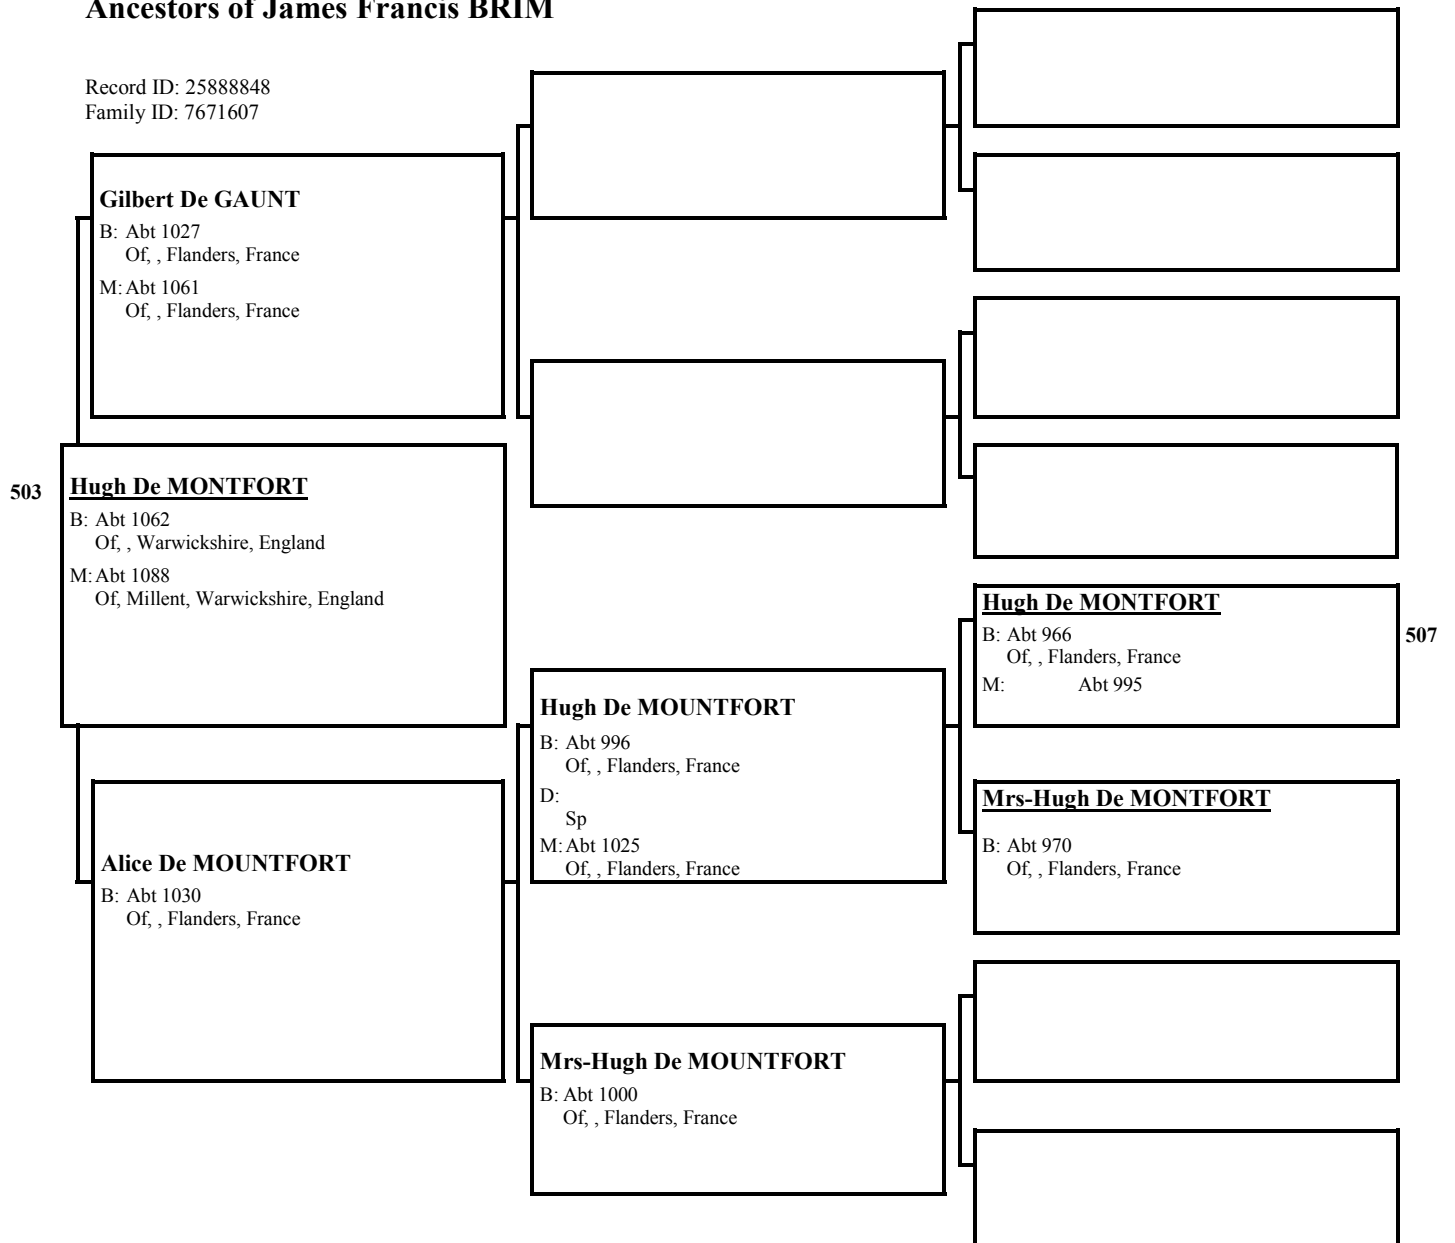

Ancestors of James Francis BRIM

Record ID: 25888848
Family ID: 7671607