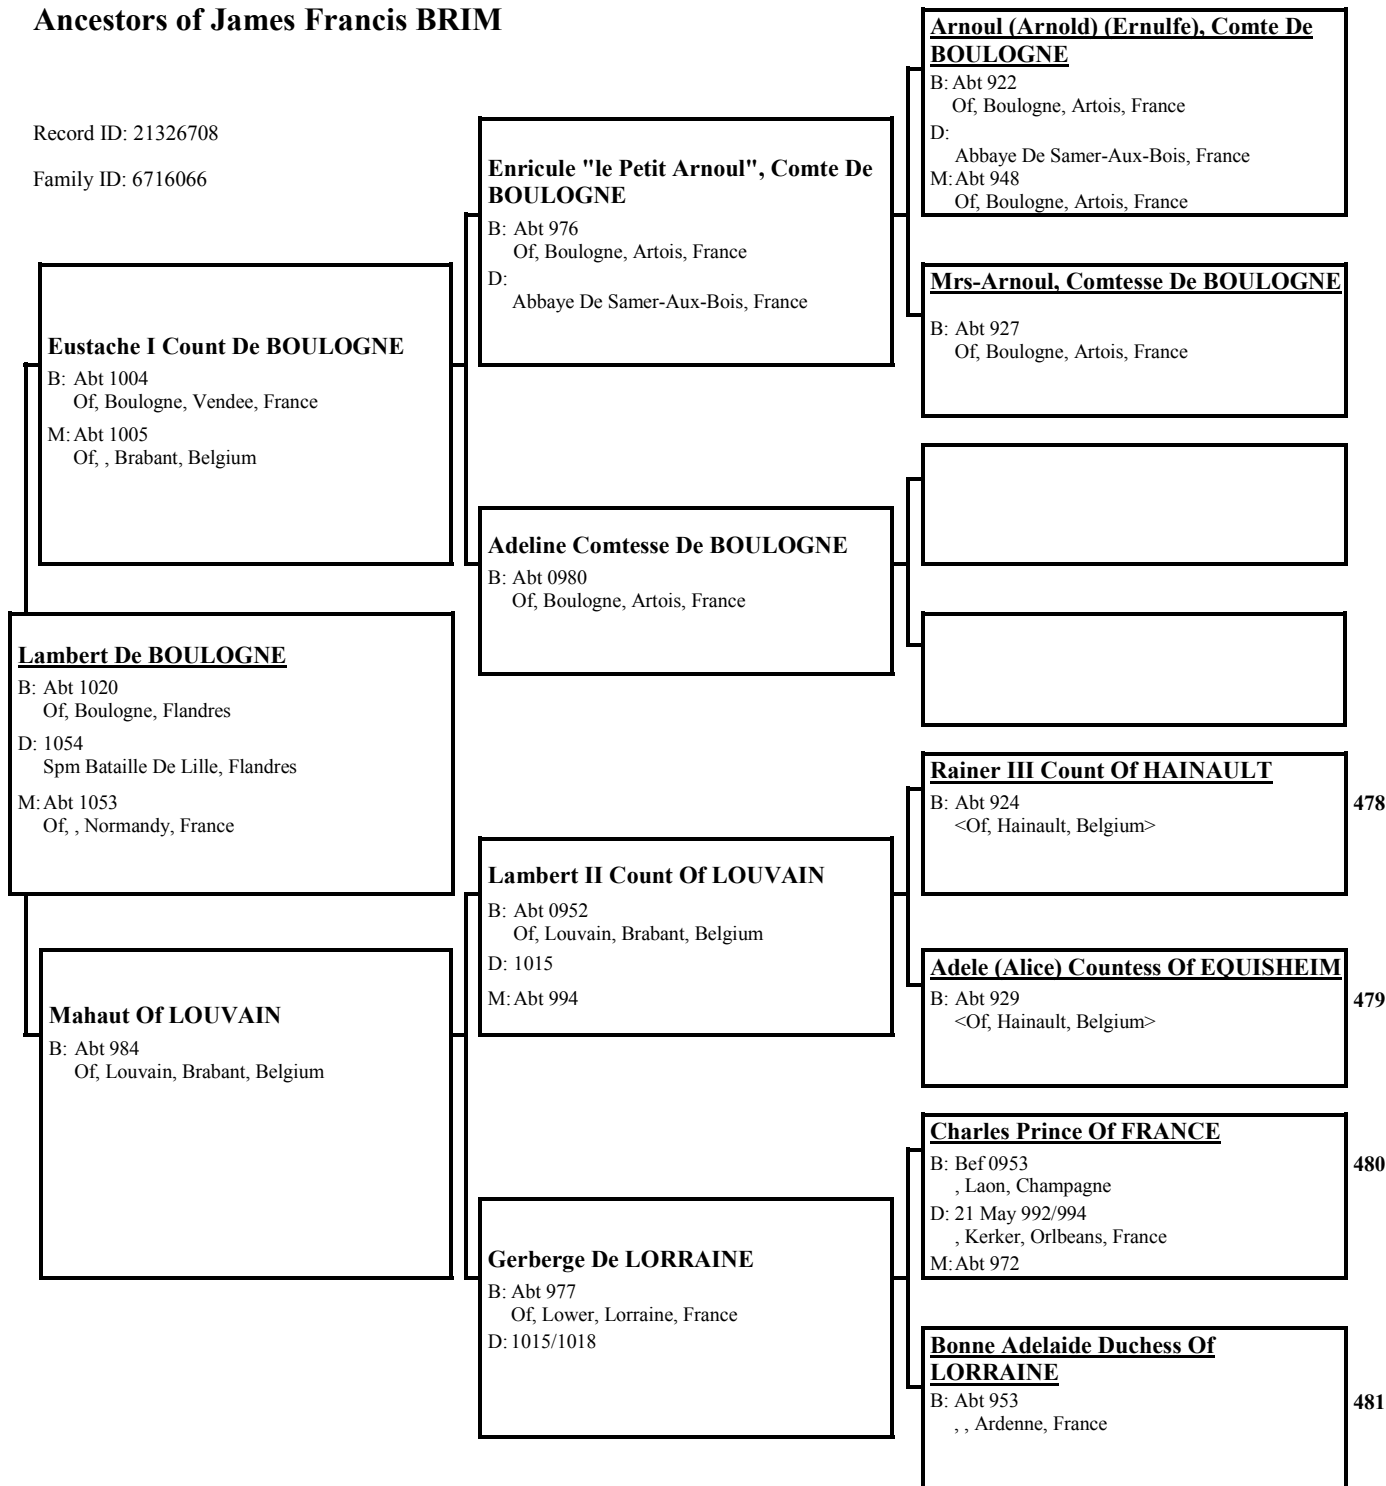

Ancestors of James Francis BRIM

Record ID: 21326708

Family ID: 6716066

465