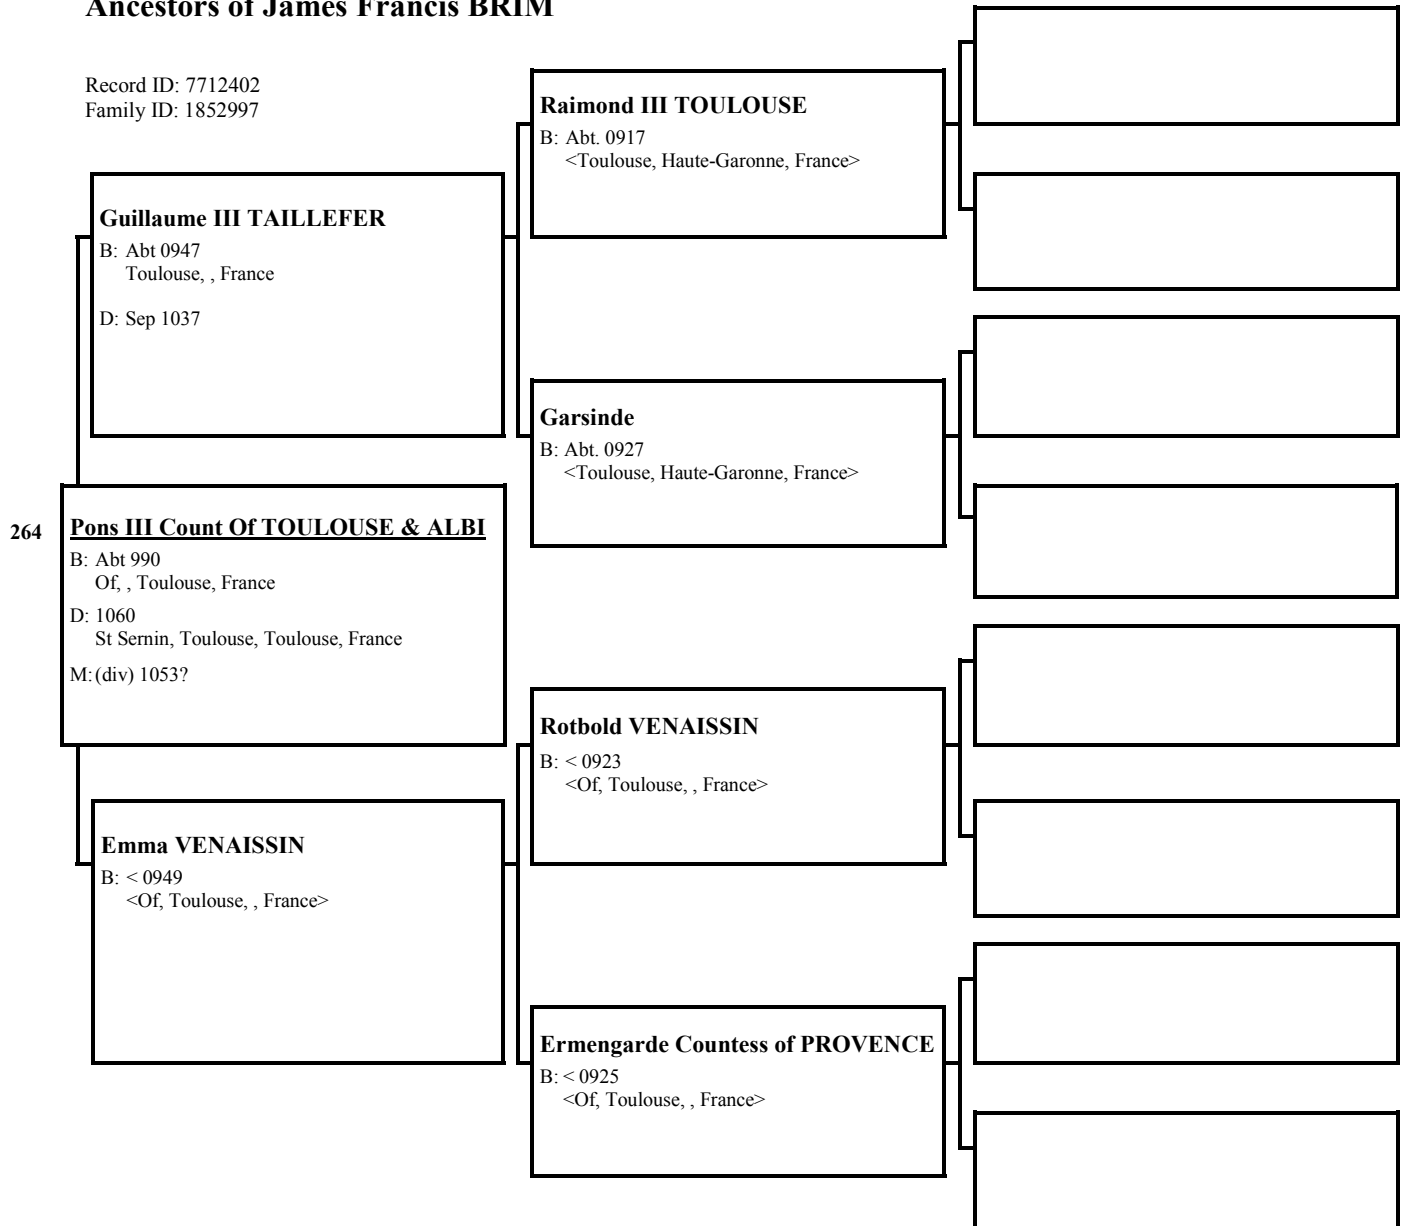

Ancestors of James Francis BRIM

Record ID: 7712402
Family ID: 1852997