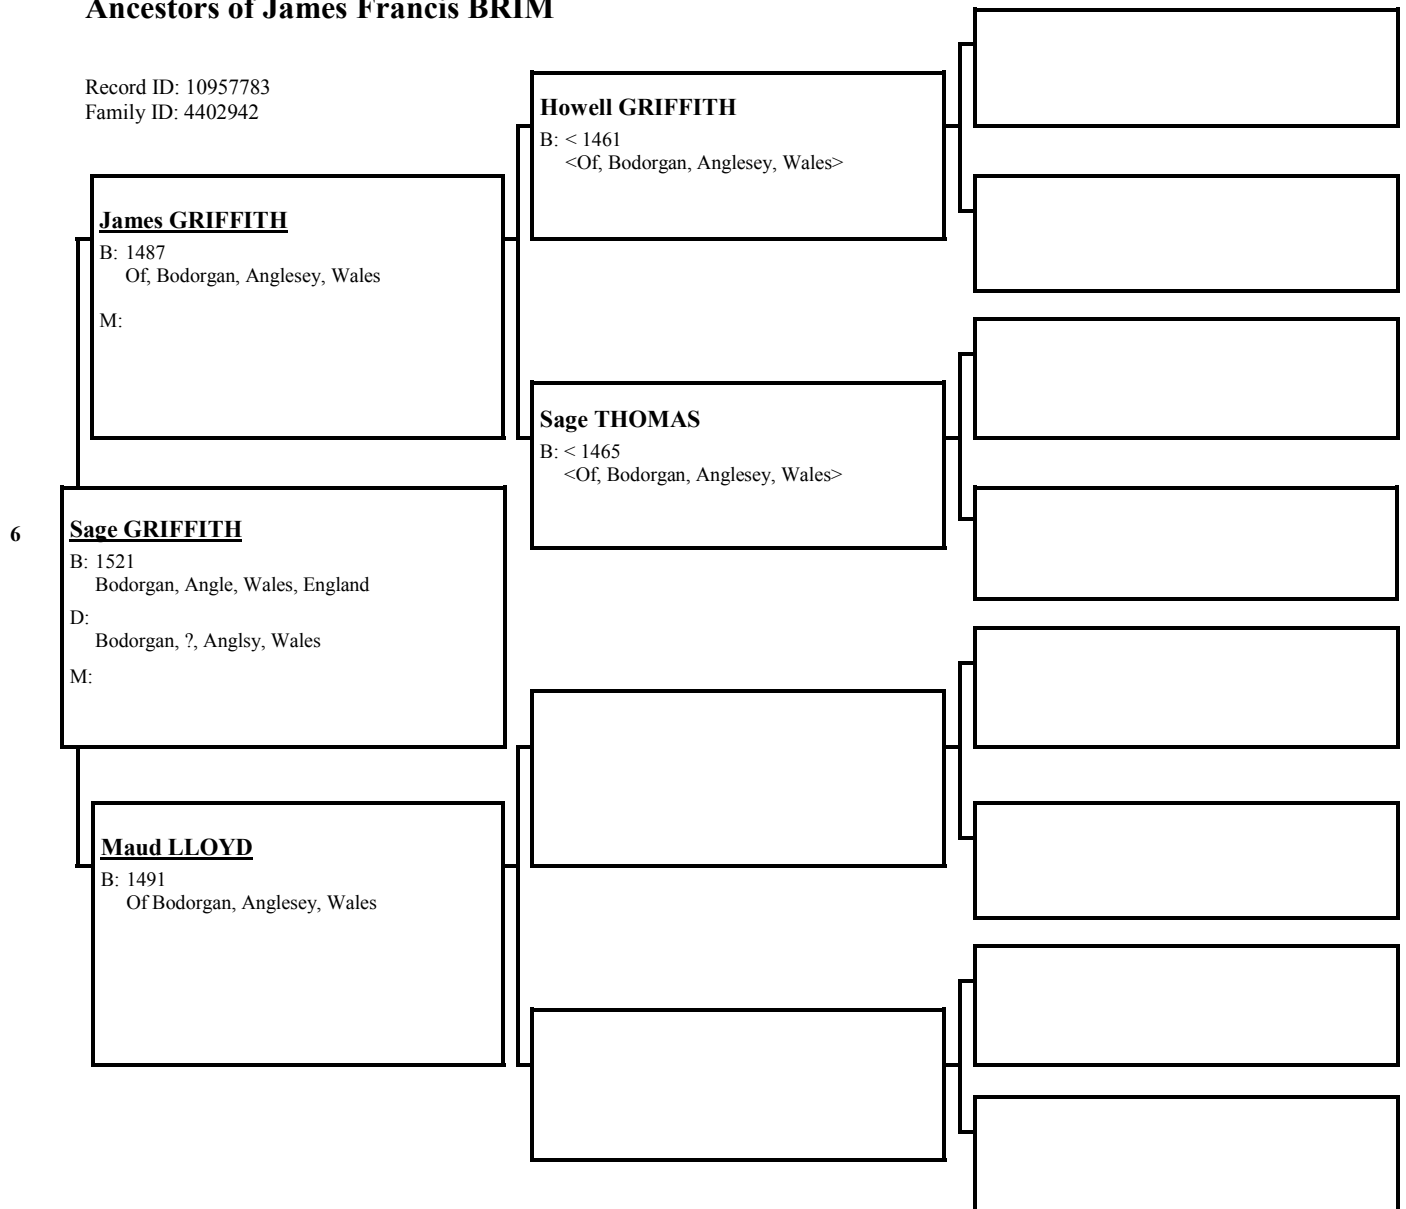

Ancestors of James Francis BRIM

Record ID: 10957783
Family ID: 4402942