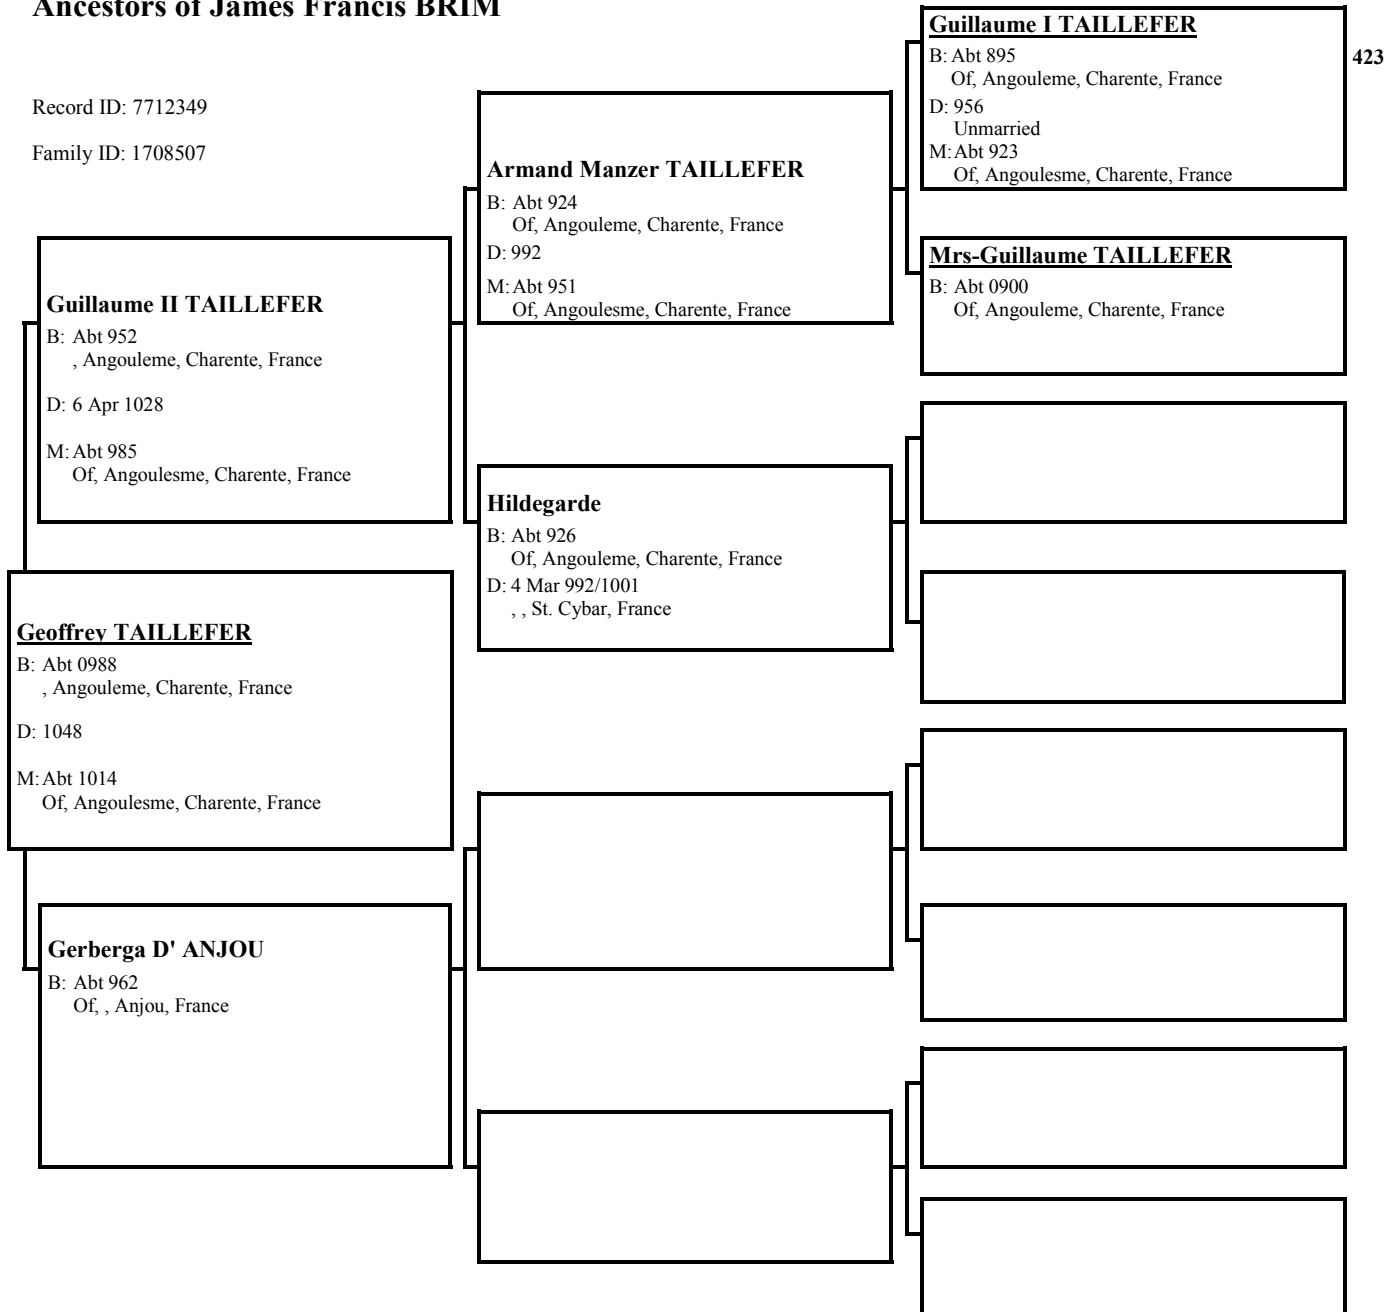

Ancestors of James Francis BRIM

Record ID: 7712349

Family ID: 1708507

417