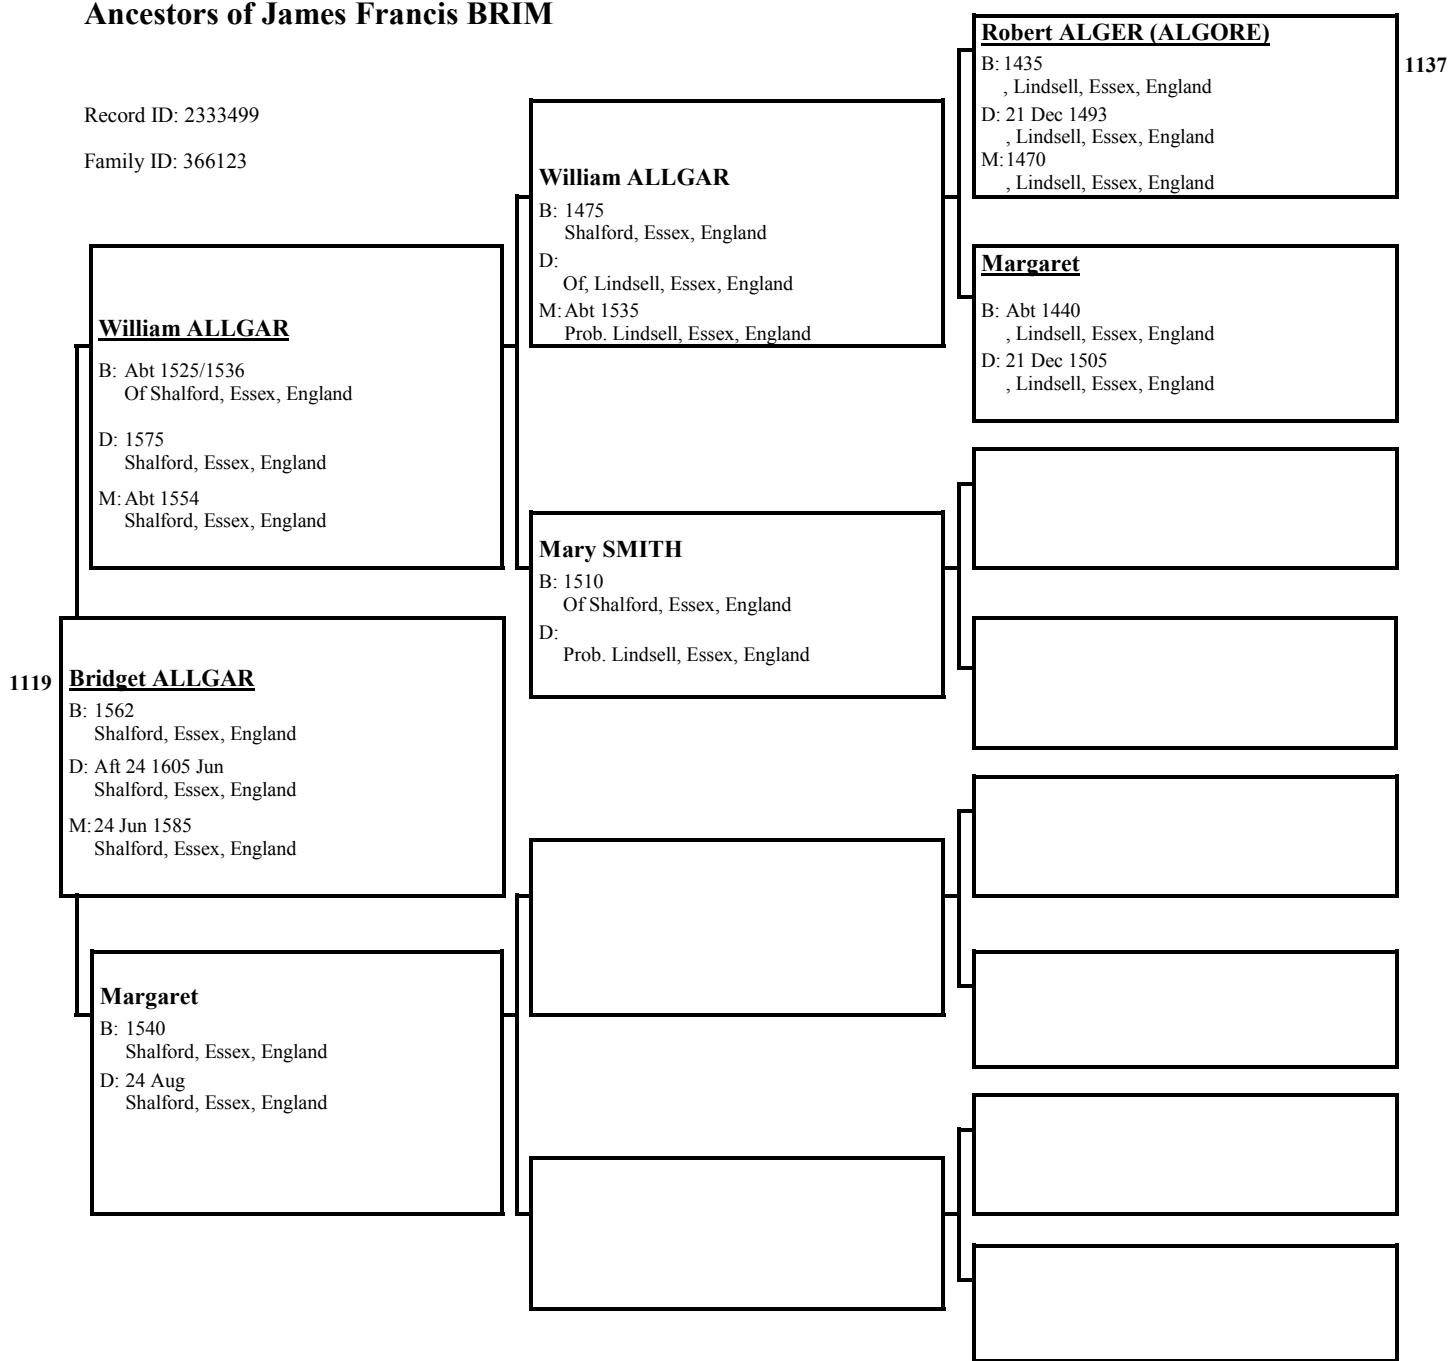

[Empty box]

Ancestors of James Francis BRIM

Record ID: 3364673
Family ID: 703097

Ancestors of James Francis BRIM

Record ID: 2333499

Family ID: 366123

Ancestors of James Francis BRIM

Record ID: 11200146
Family ID: 4466473