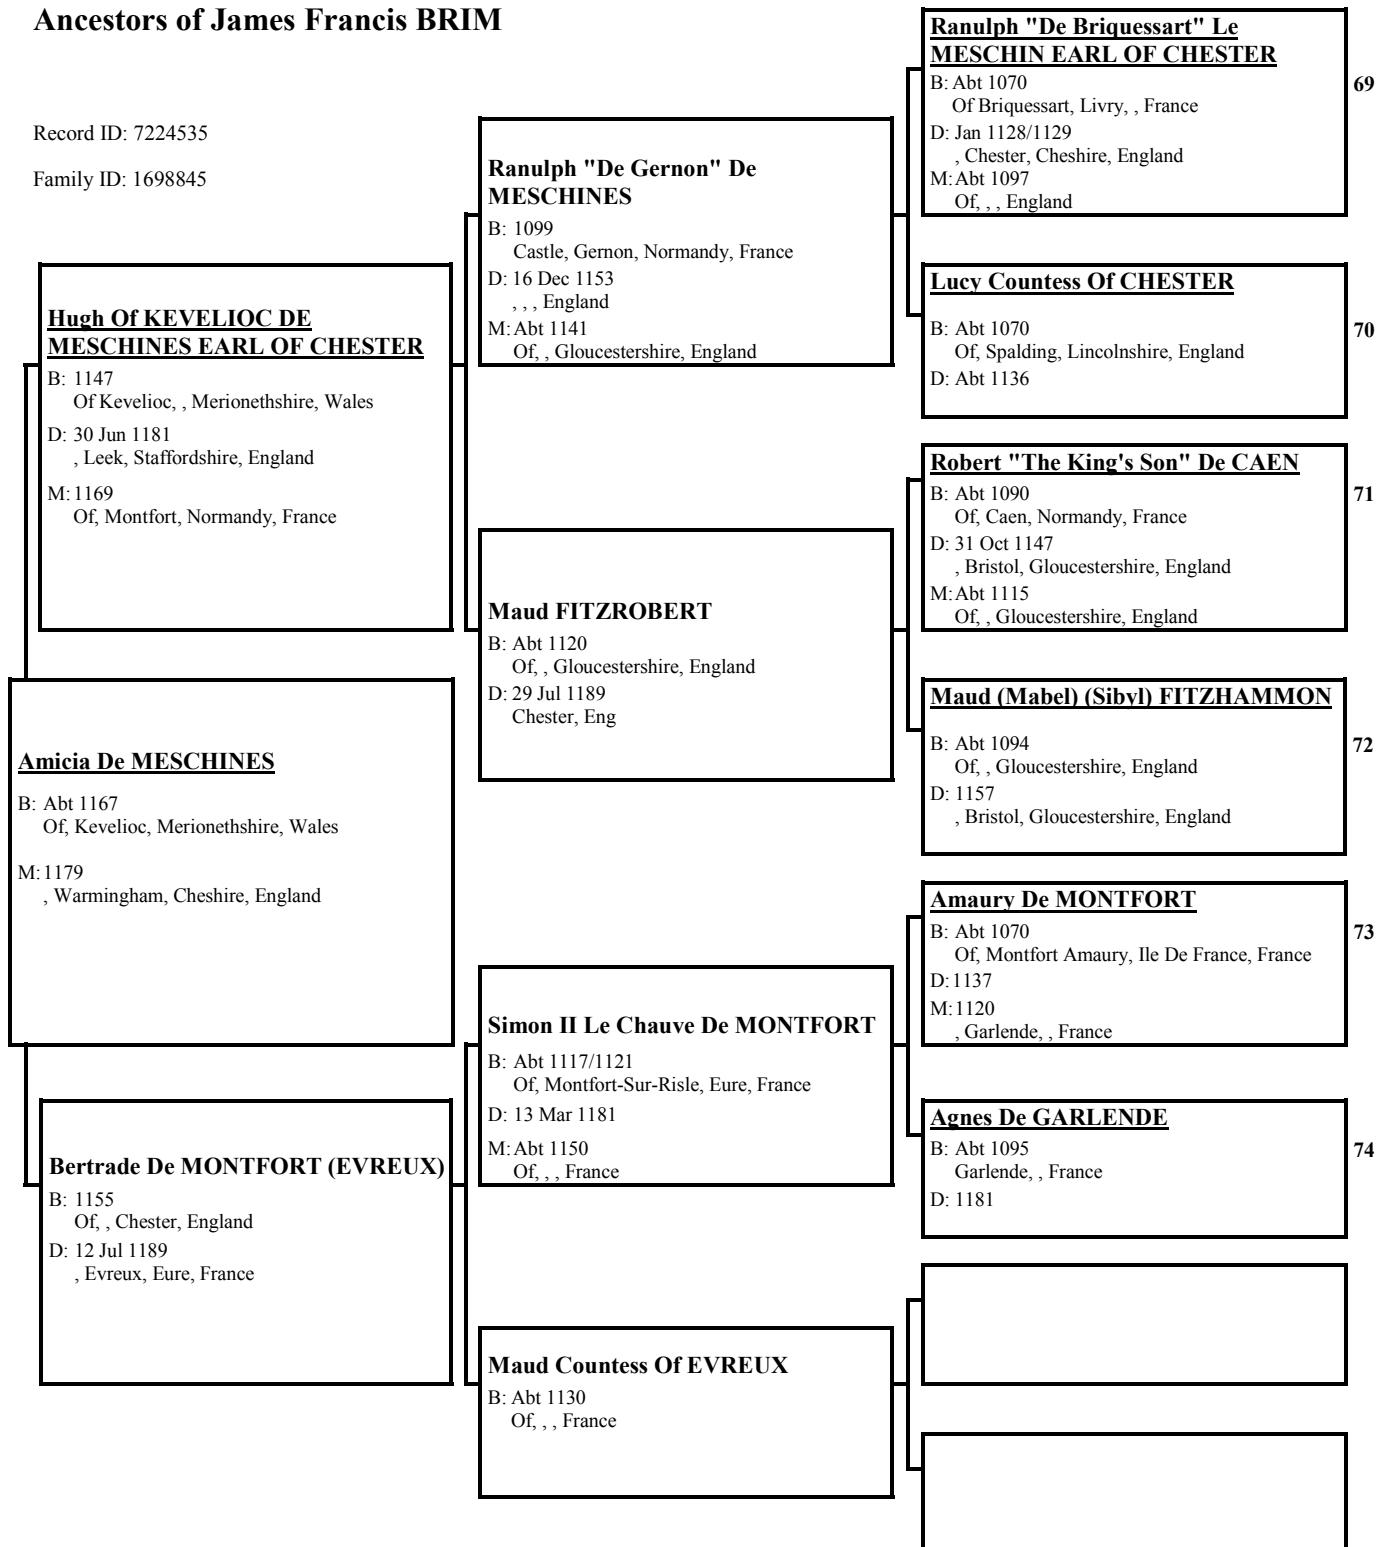

Ancestors of James Francis BRIM

Record ID: 7224535

Family ID: 1698845

54