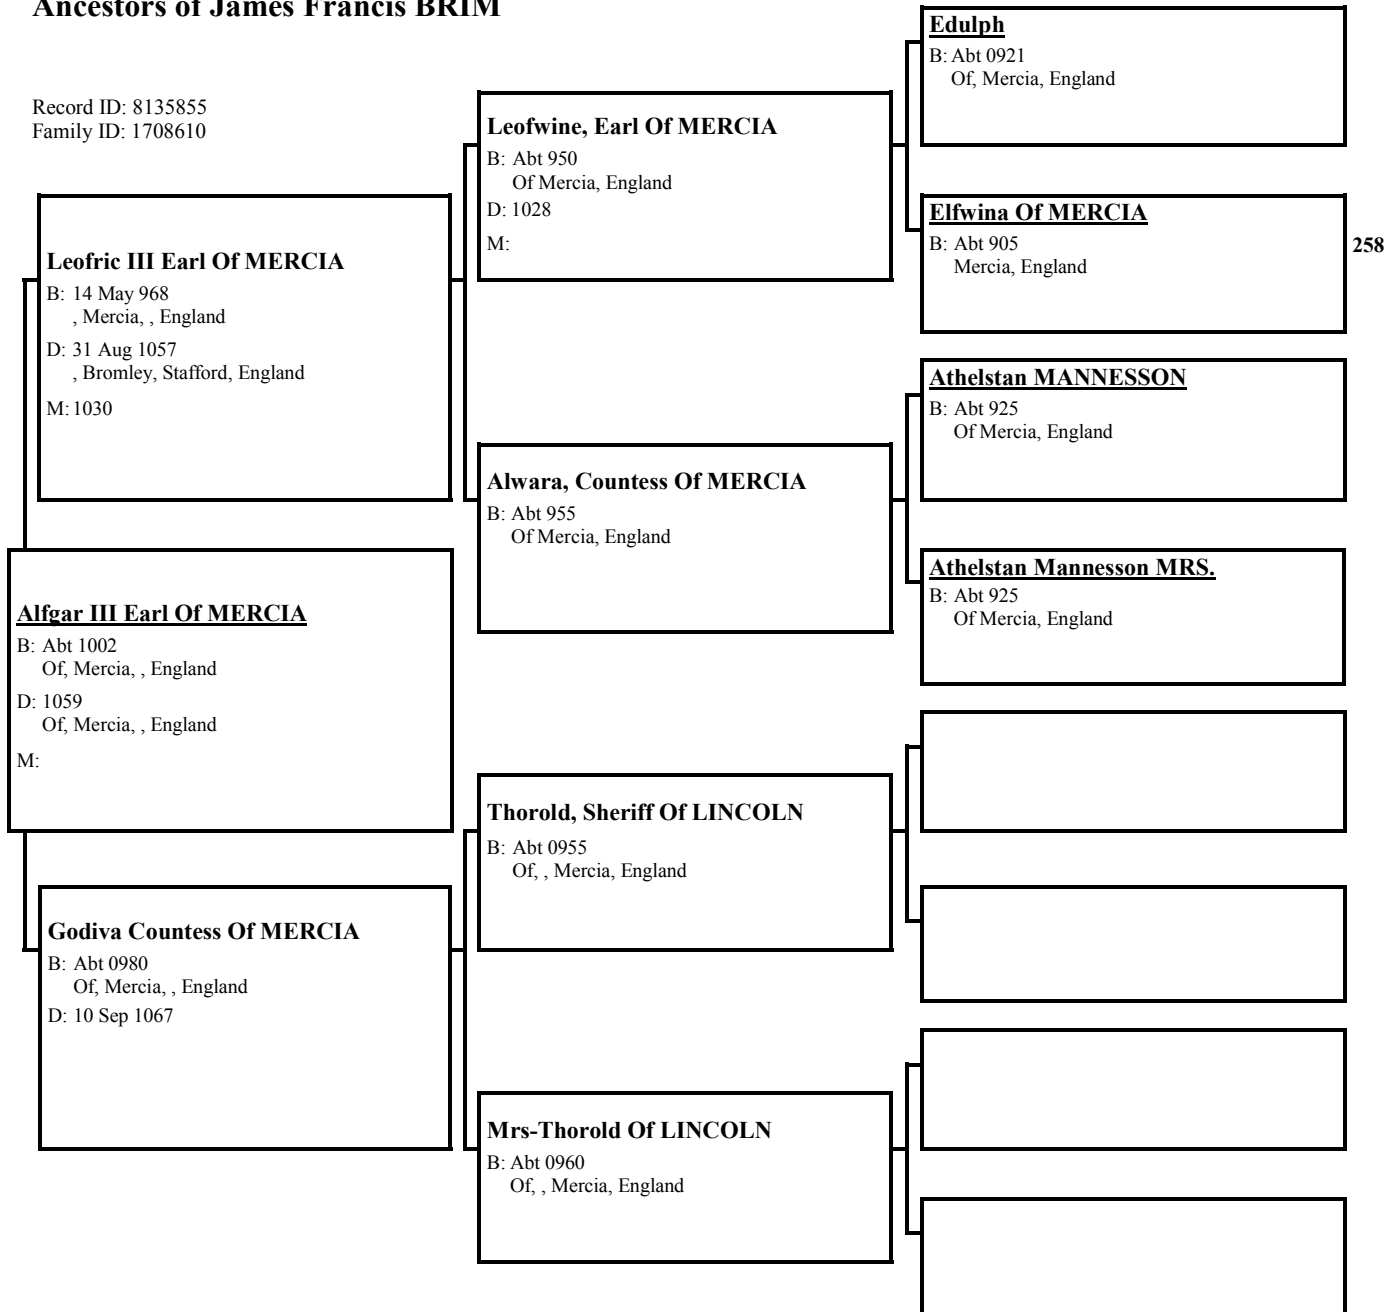

Ancestors of James Francis BRIM

Record ID: 8135855
Family ID: 1708610

229