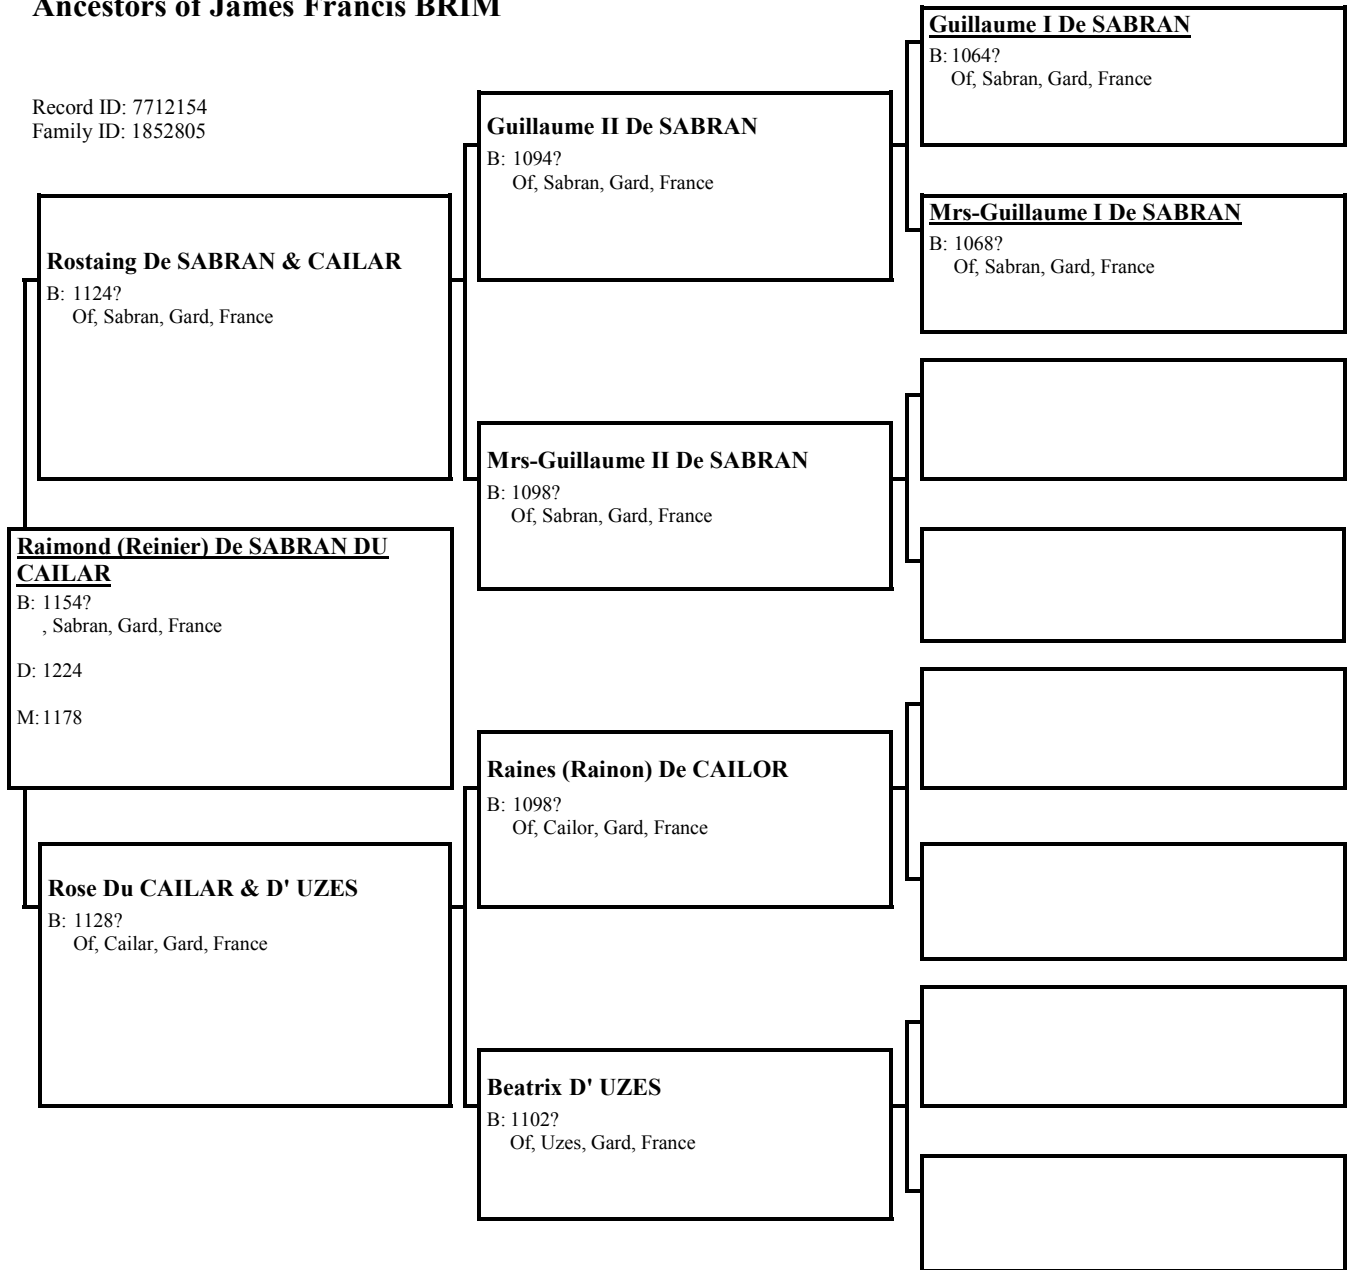

Ancestors of James Francis BRIM

Record ID: 7712154
Family ID: 1852805

589