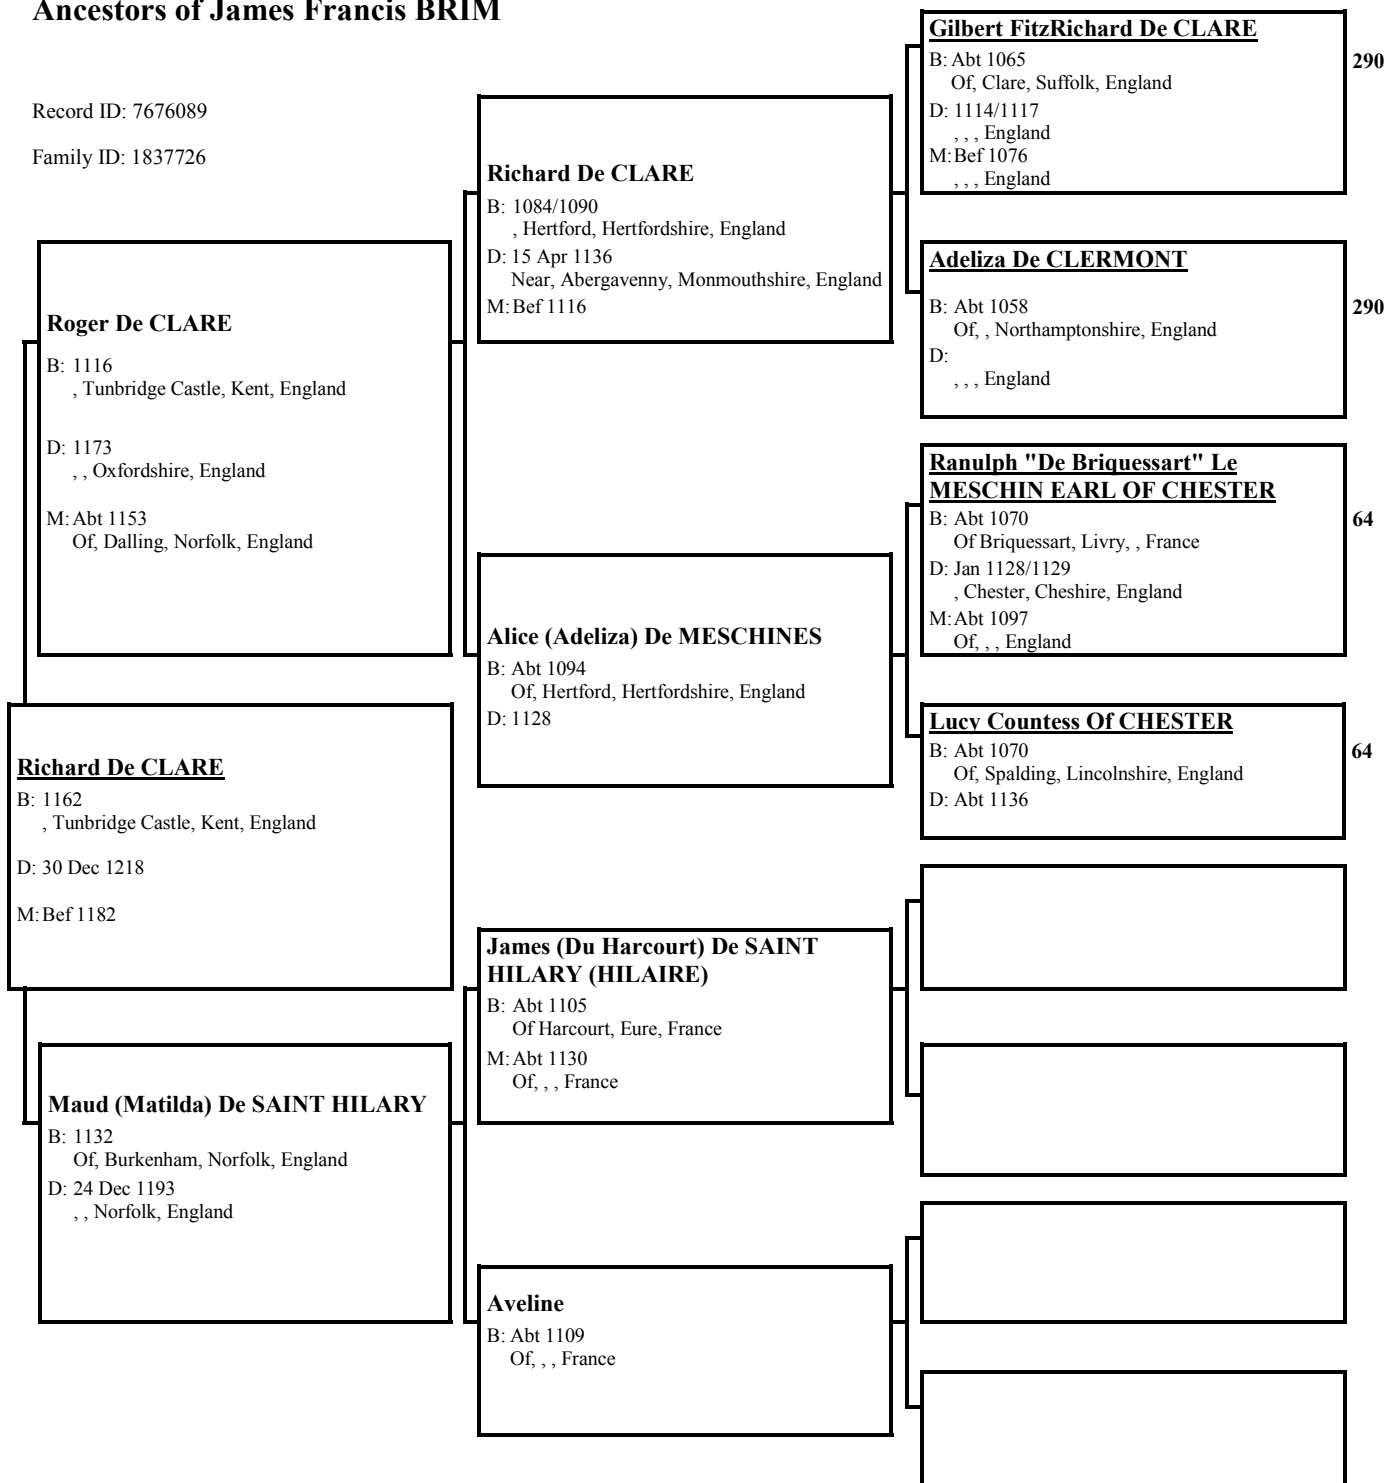

Ancestors of James Francis BRIM

Record ID: 7676089

Family ID: 1837726

445