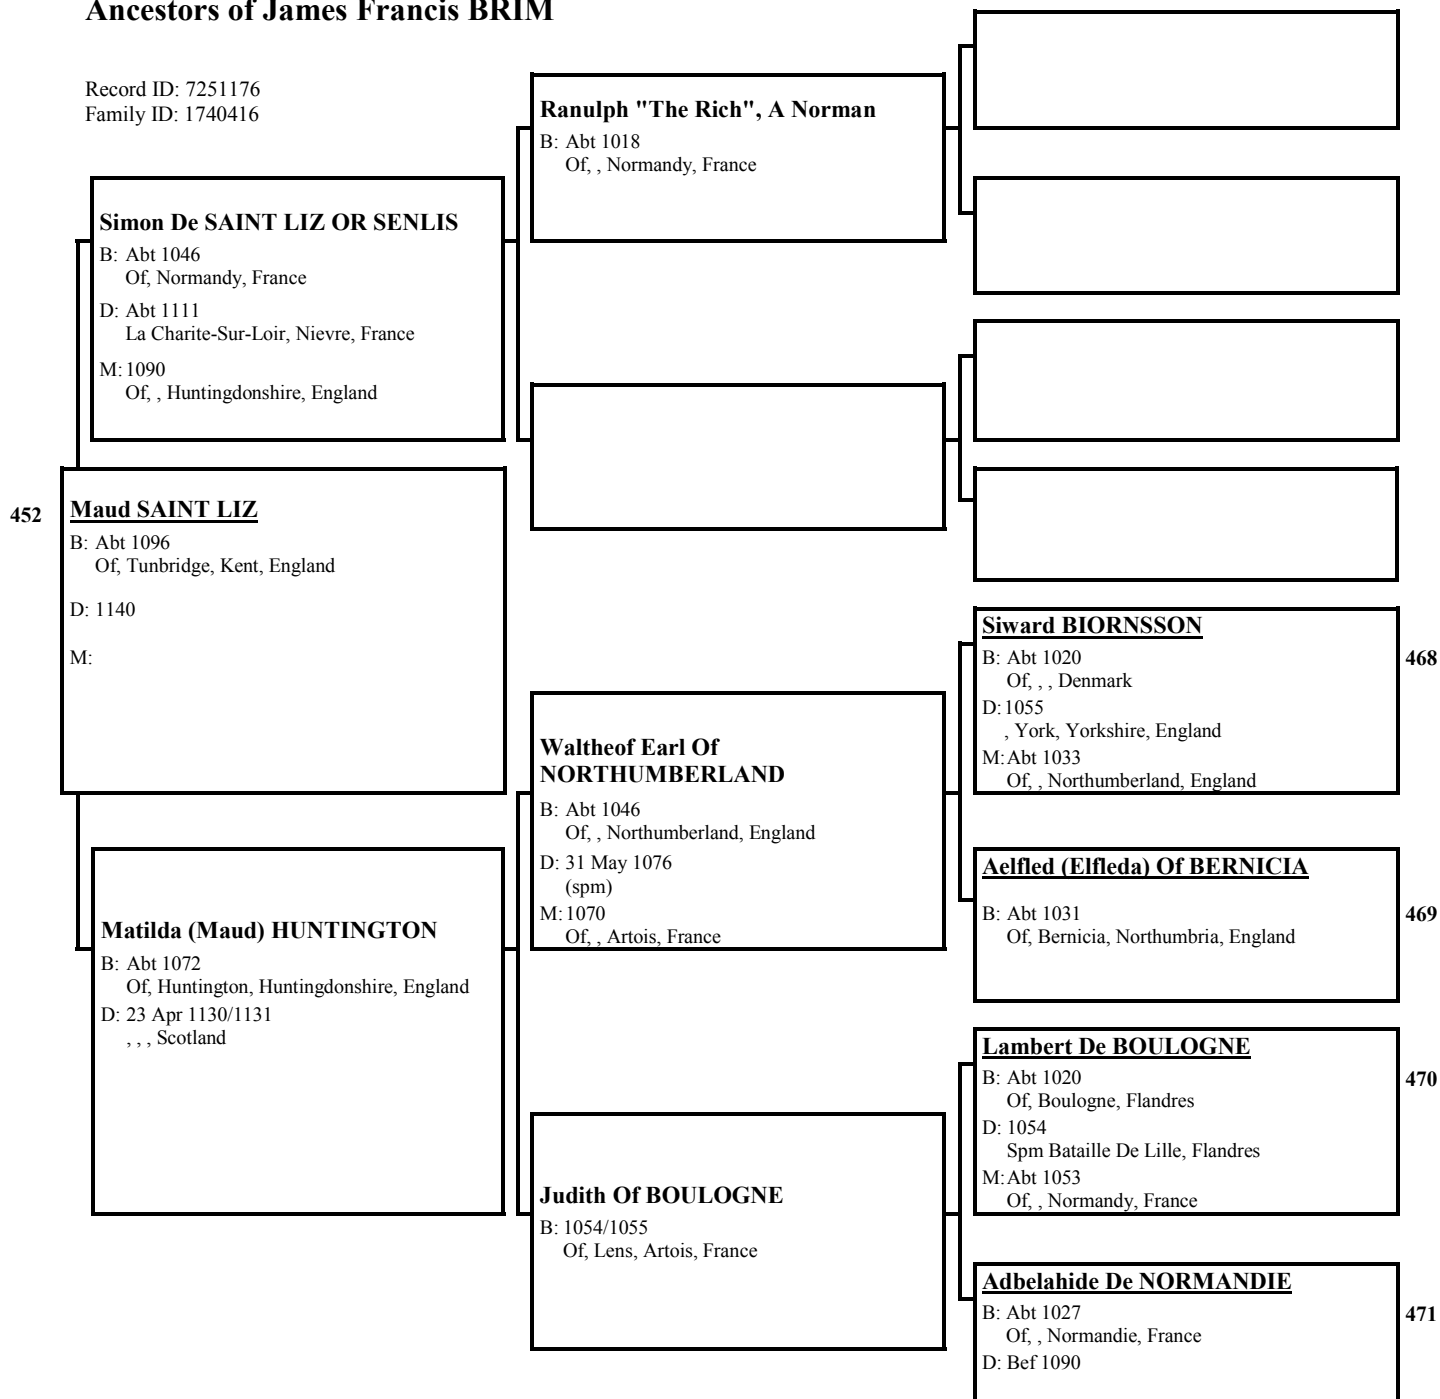

Ancestors of James Francis BRIM

Record ID: 7251176
Family ID: 1740416