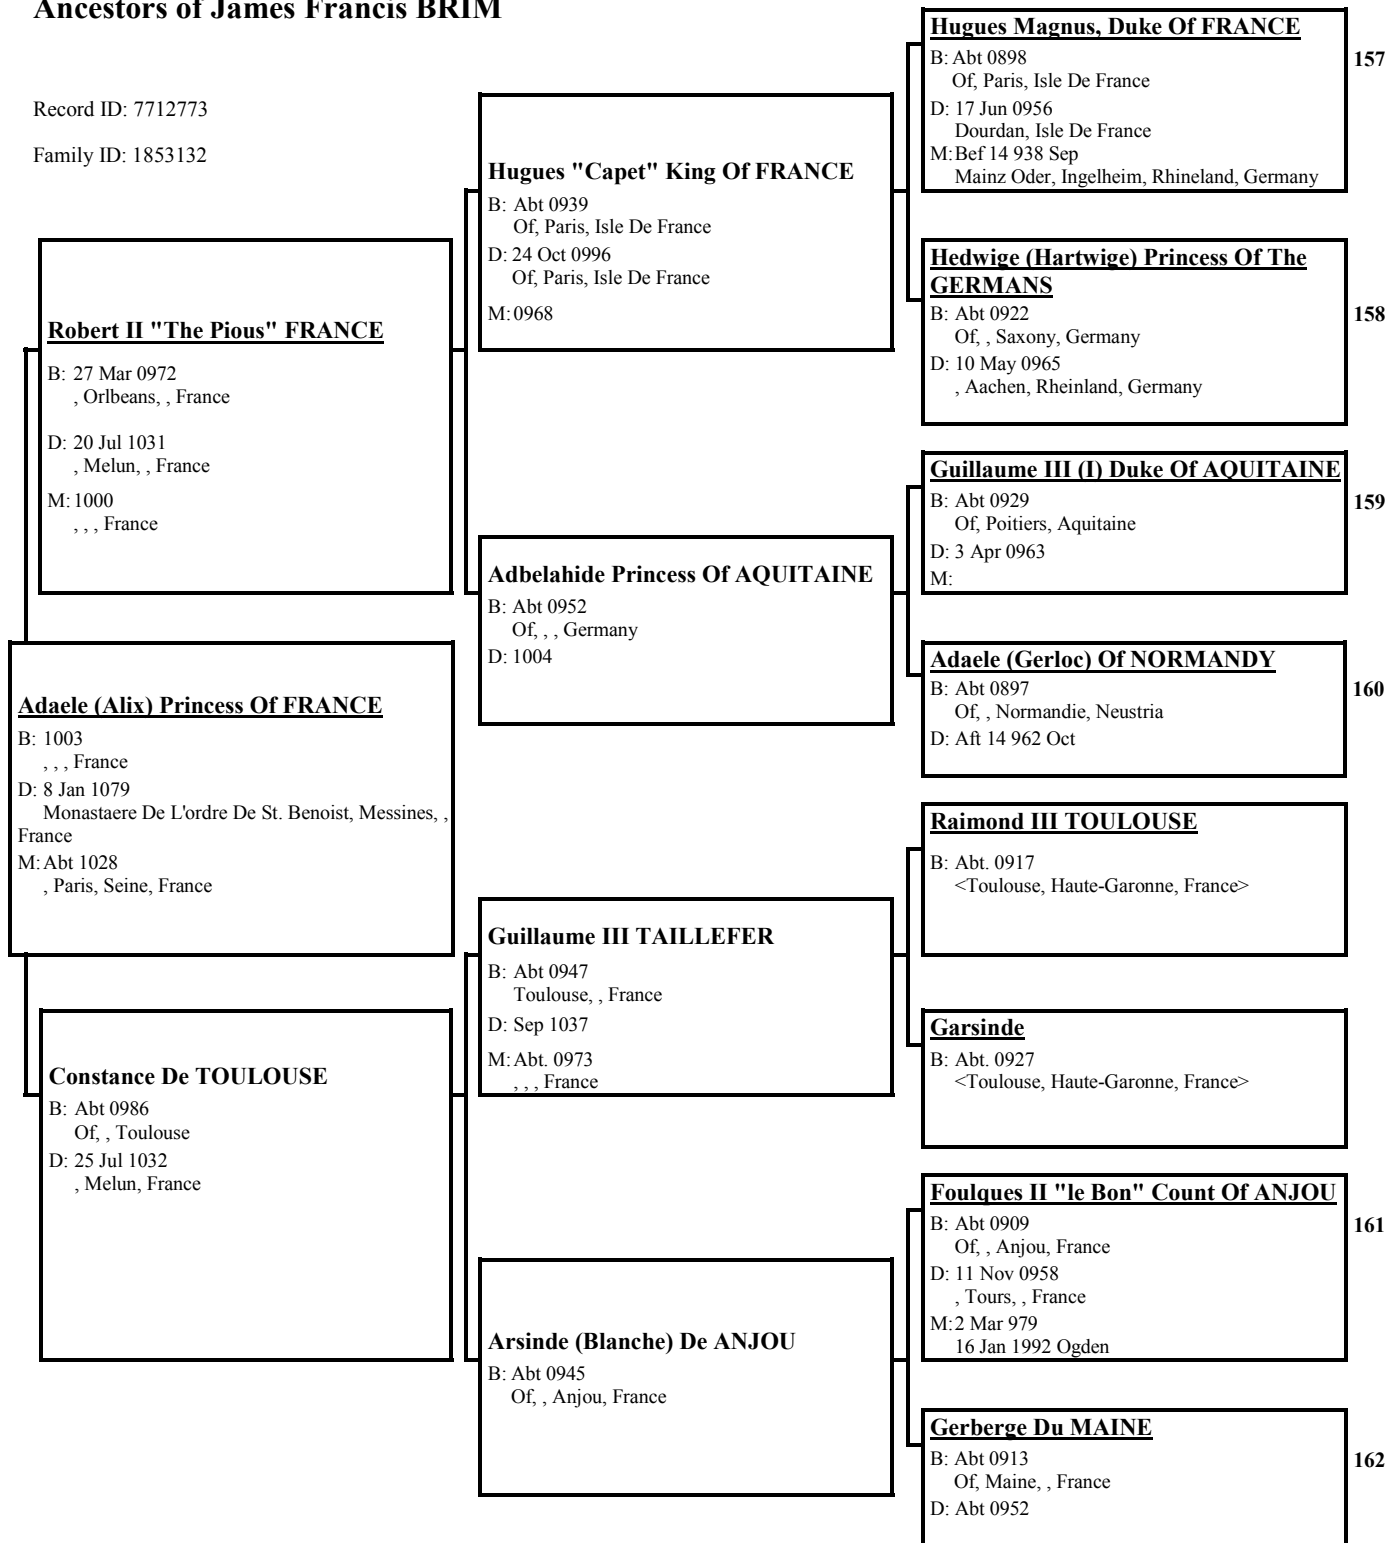

Ancestors of James Francis BRIM

Record ID: 7712773

Family ID: 1853132

71