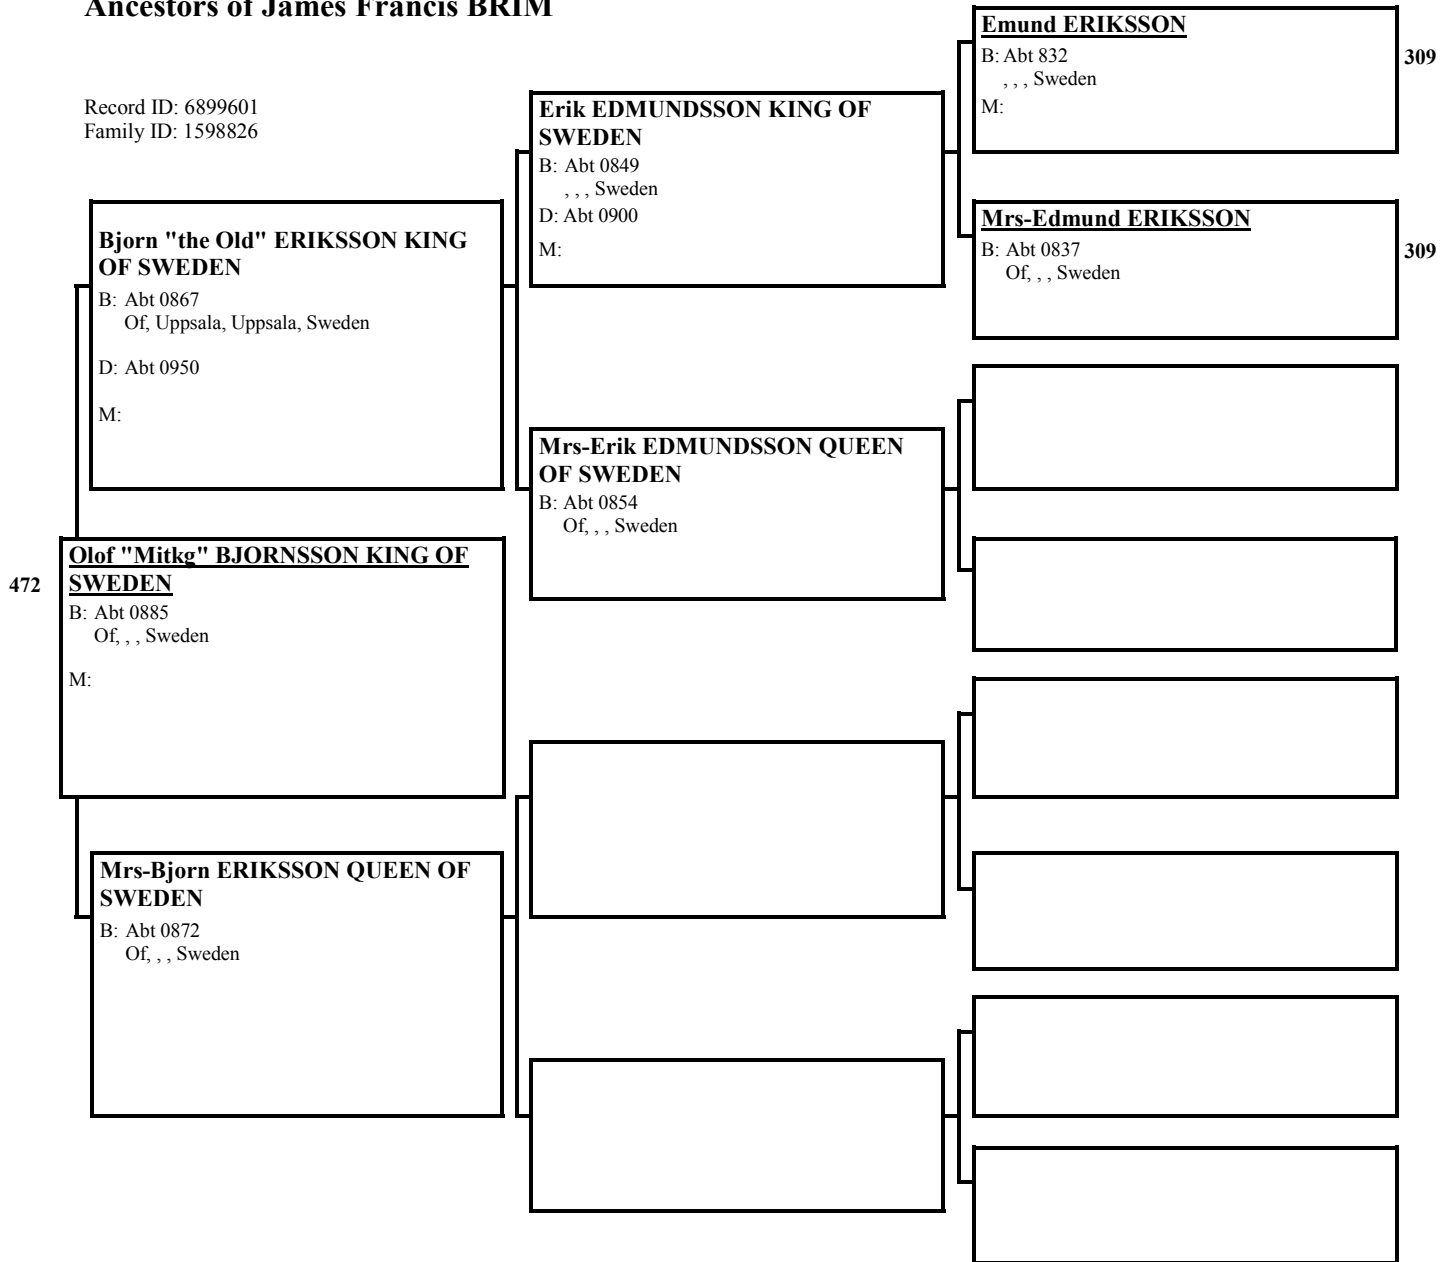

Ancestors of James Francis BRIM

Record ID: 6899601
Family ID: 1598826