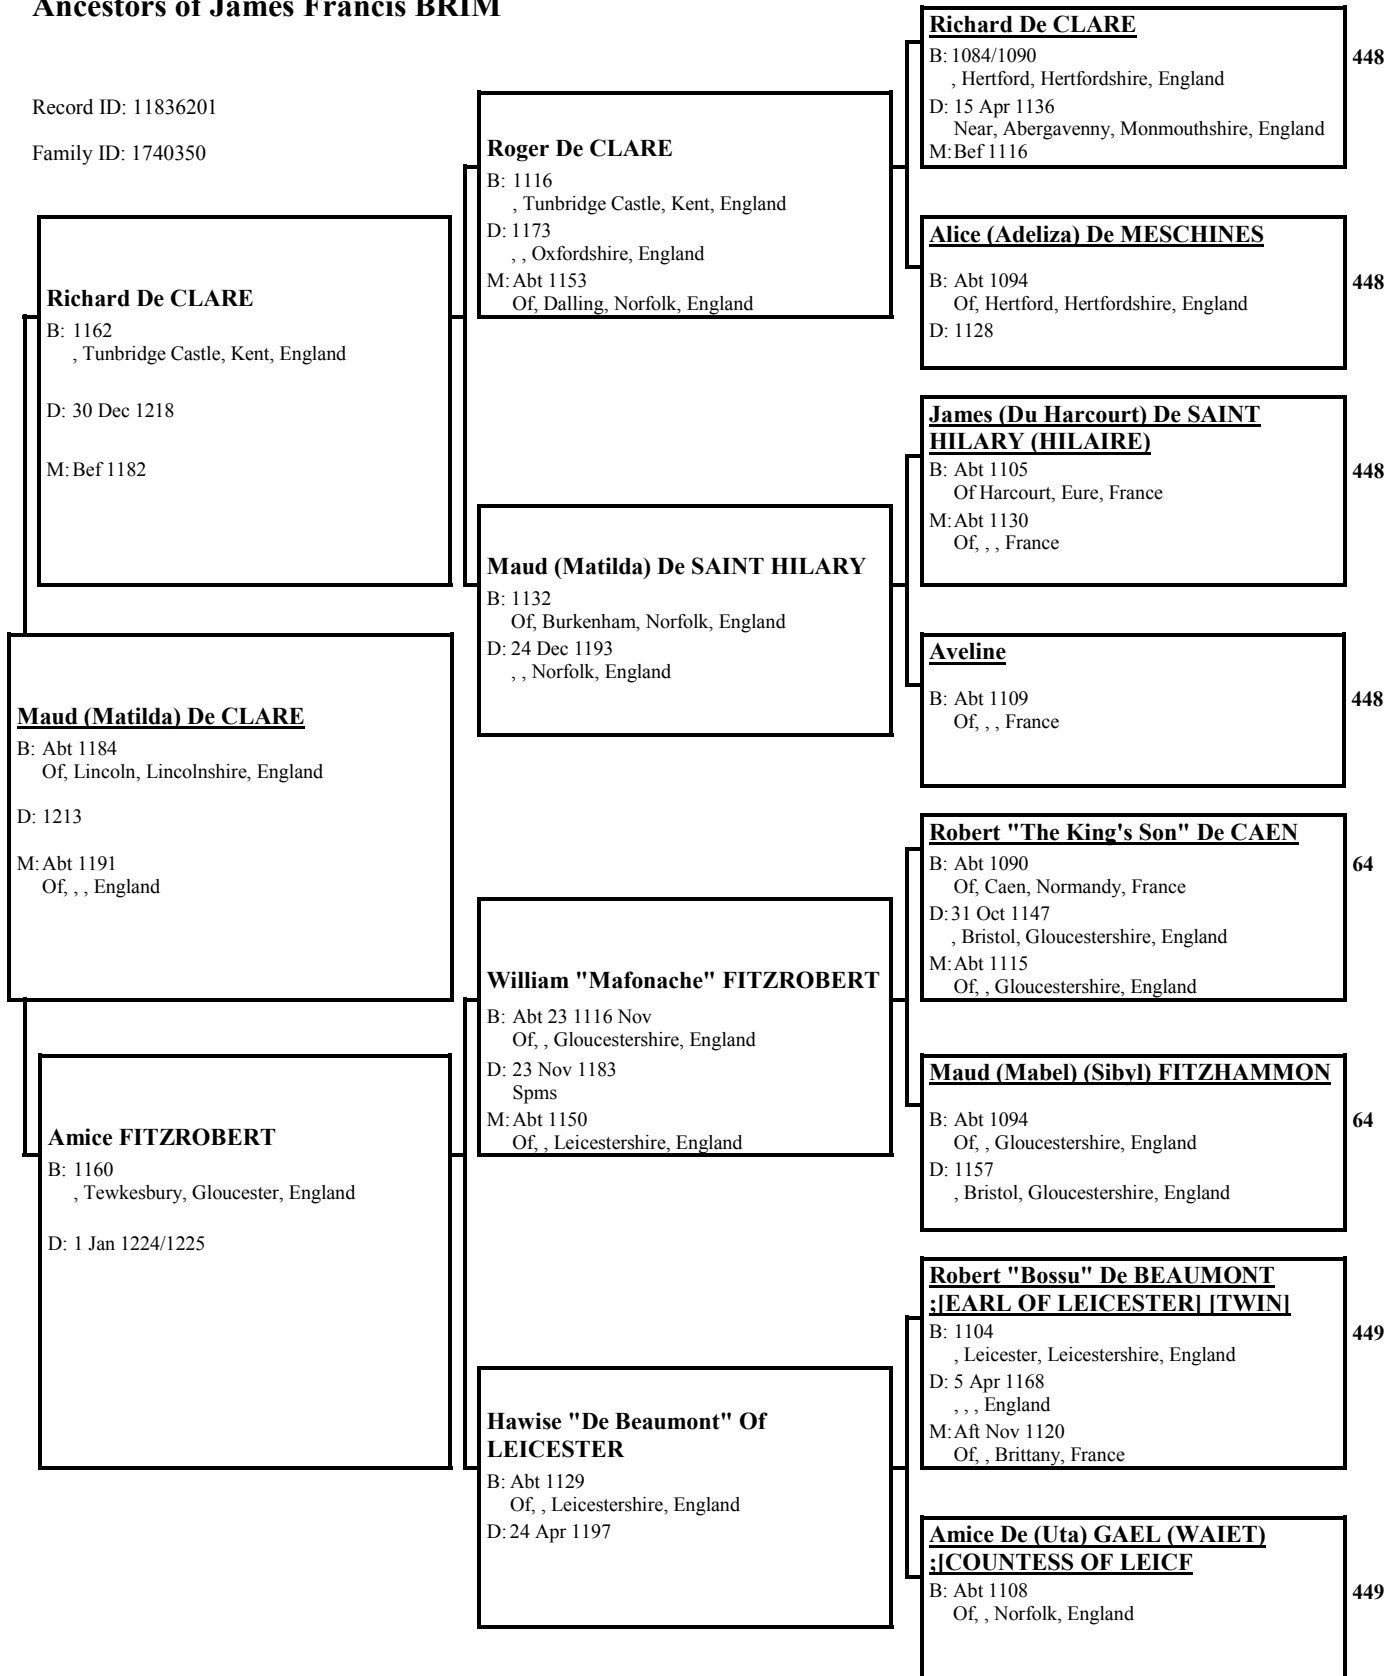

Ancestors of James Francis BRIM

Record ID: 11836201

Family ID: 1740350

445