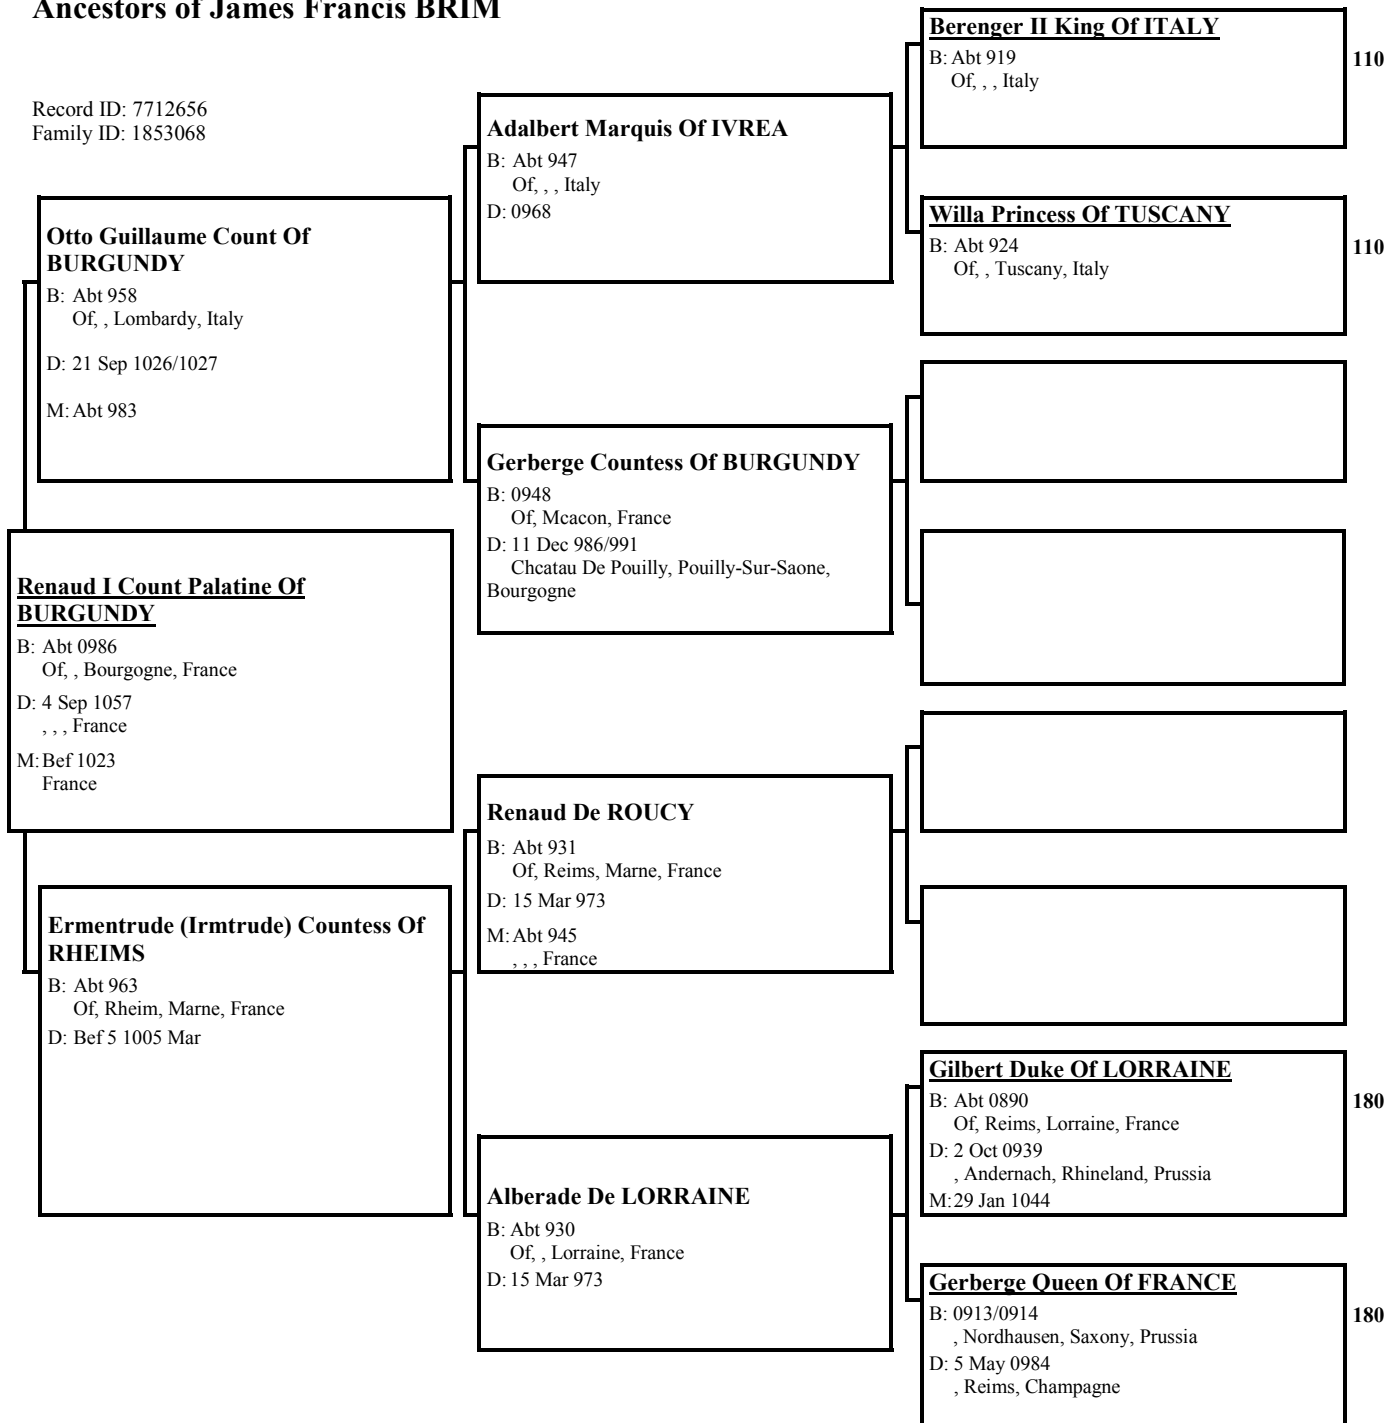

Ancestors of James Francis BRIM

Record ID: 7712656
Family ID: 1853068

362