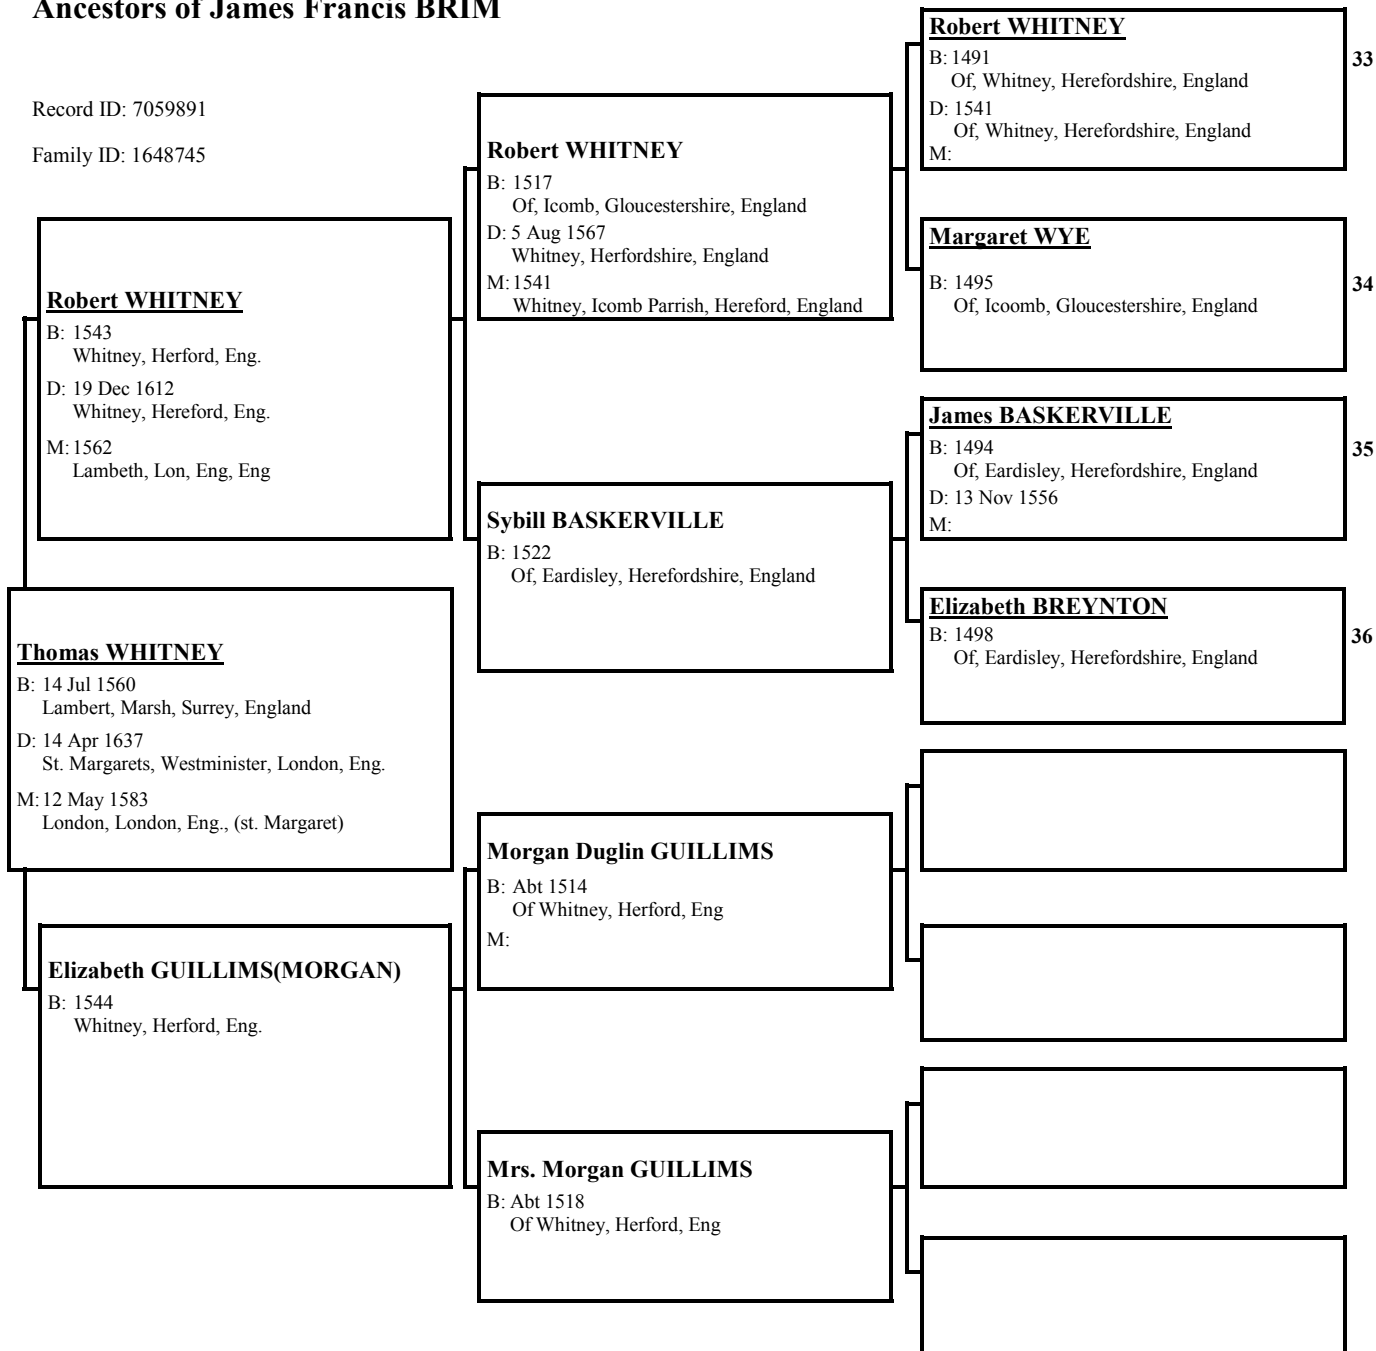

Ancestors of James Francis BRIM

Record ID: 7059891

Family ID: 1648745

20