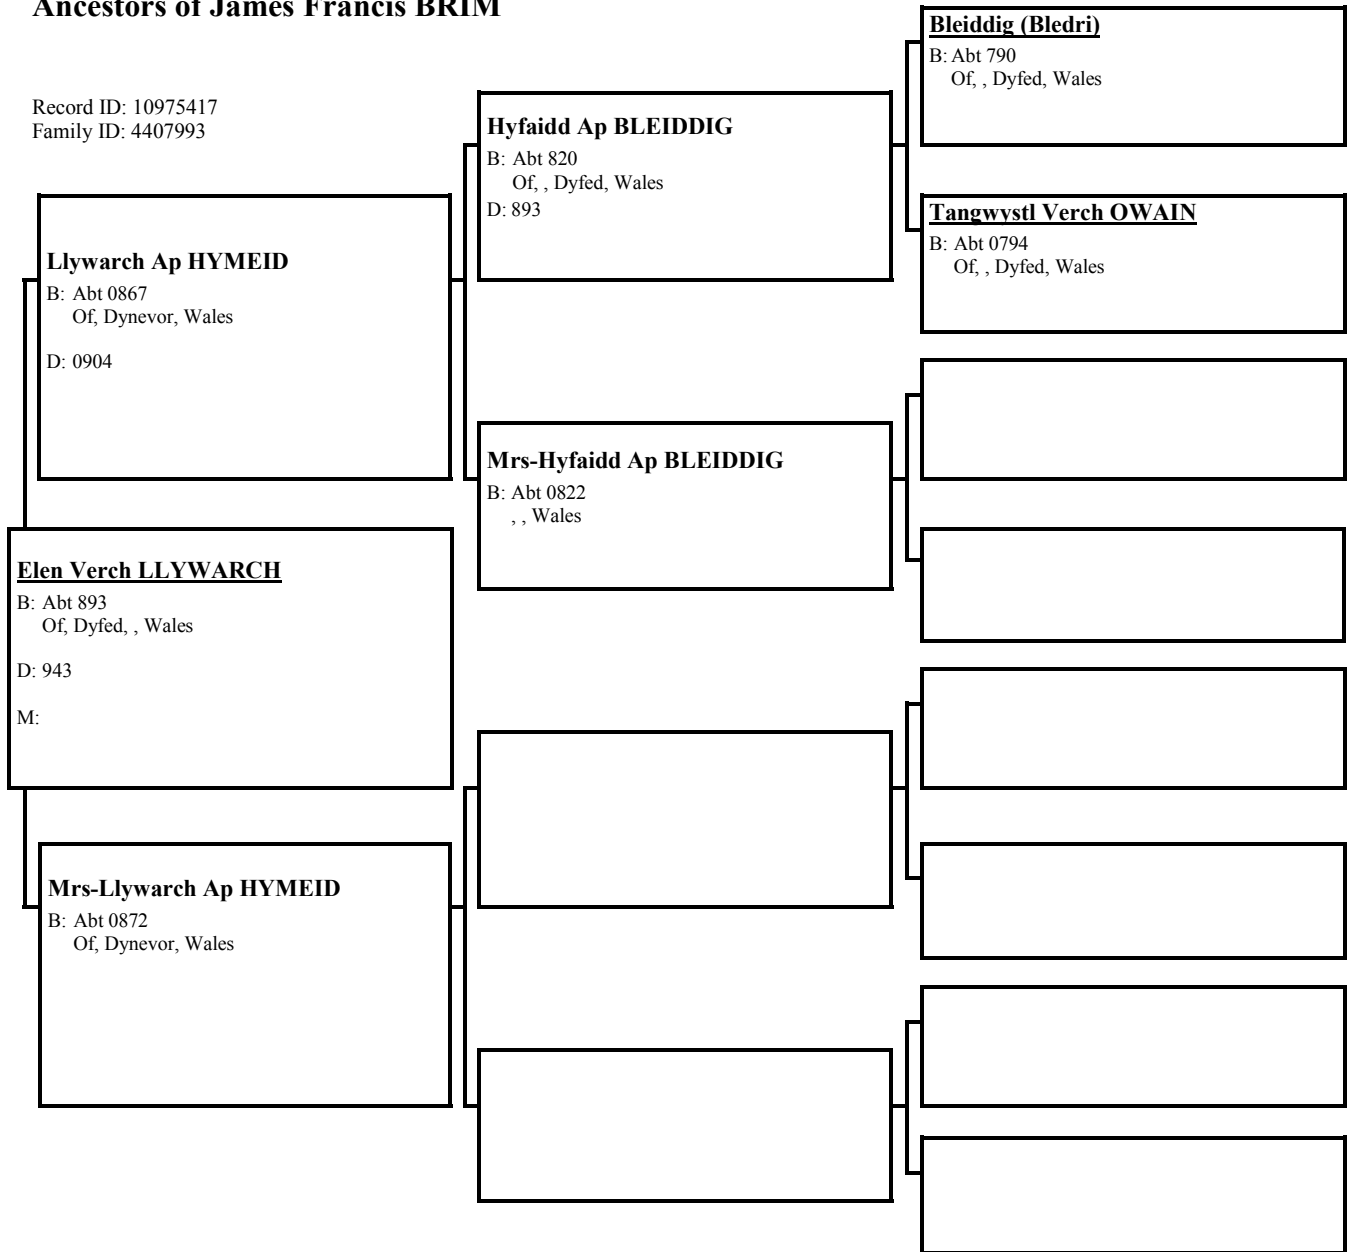

Ancestors of James Francis BRIM

Record ID: 10975417
Family ID: 4407993

242