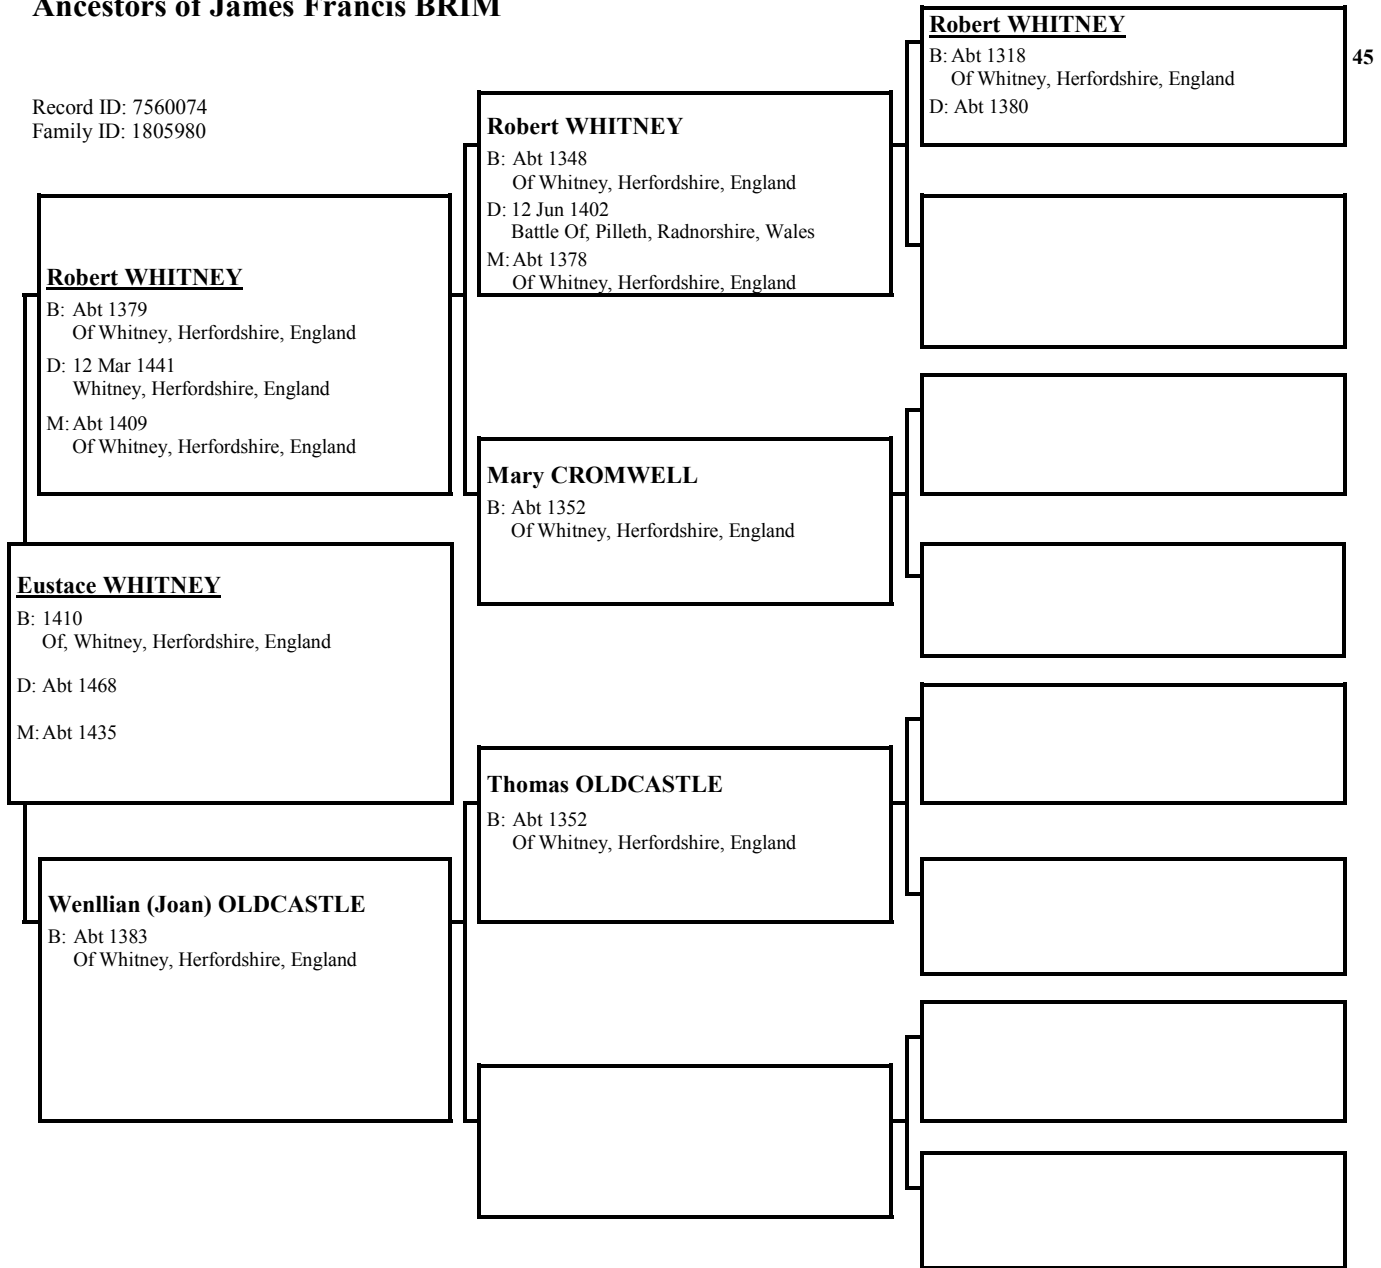

Ancestors of James Francis BRIM

Record ID: 7560074
Family ID: 1805980

33