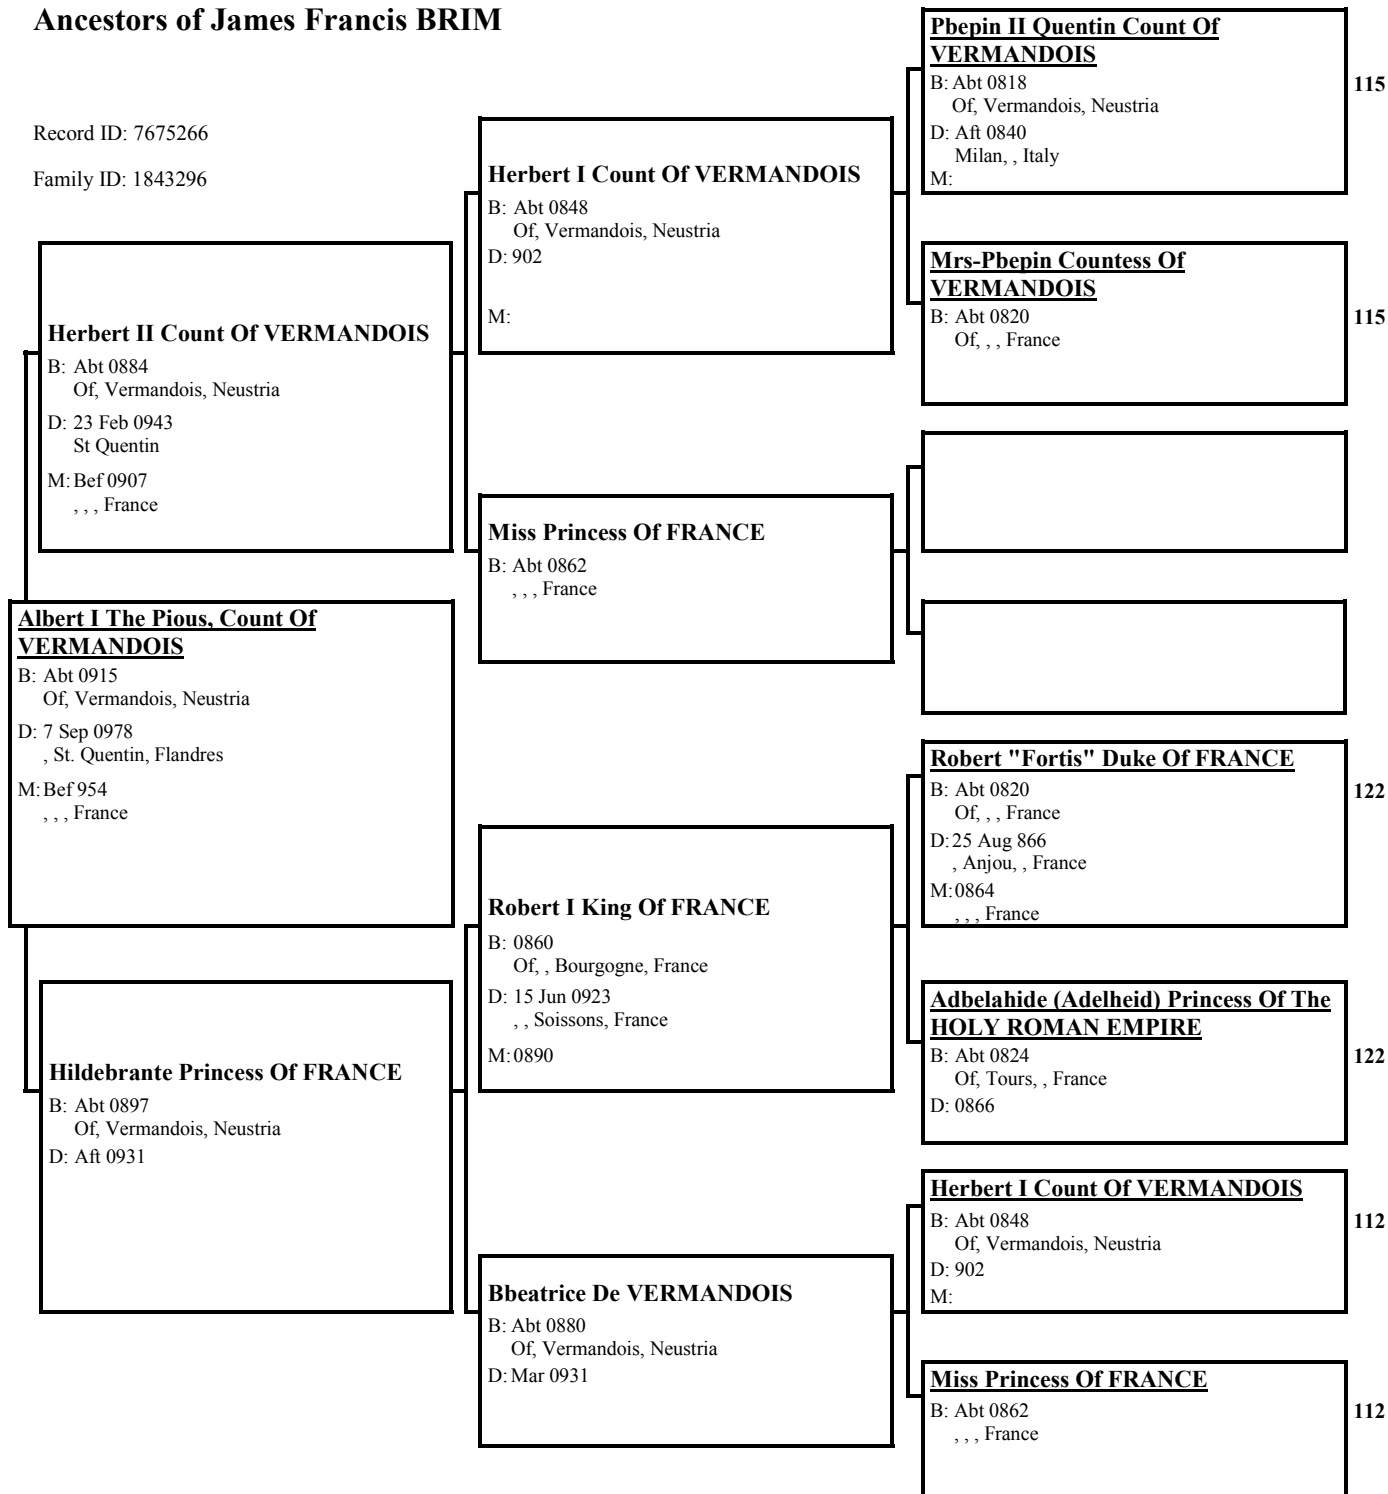

Ancestors of James Francis BRIM

Record ID: 7675266

Family ID: 1843296

306