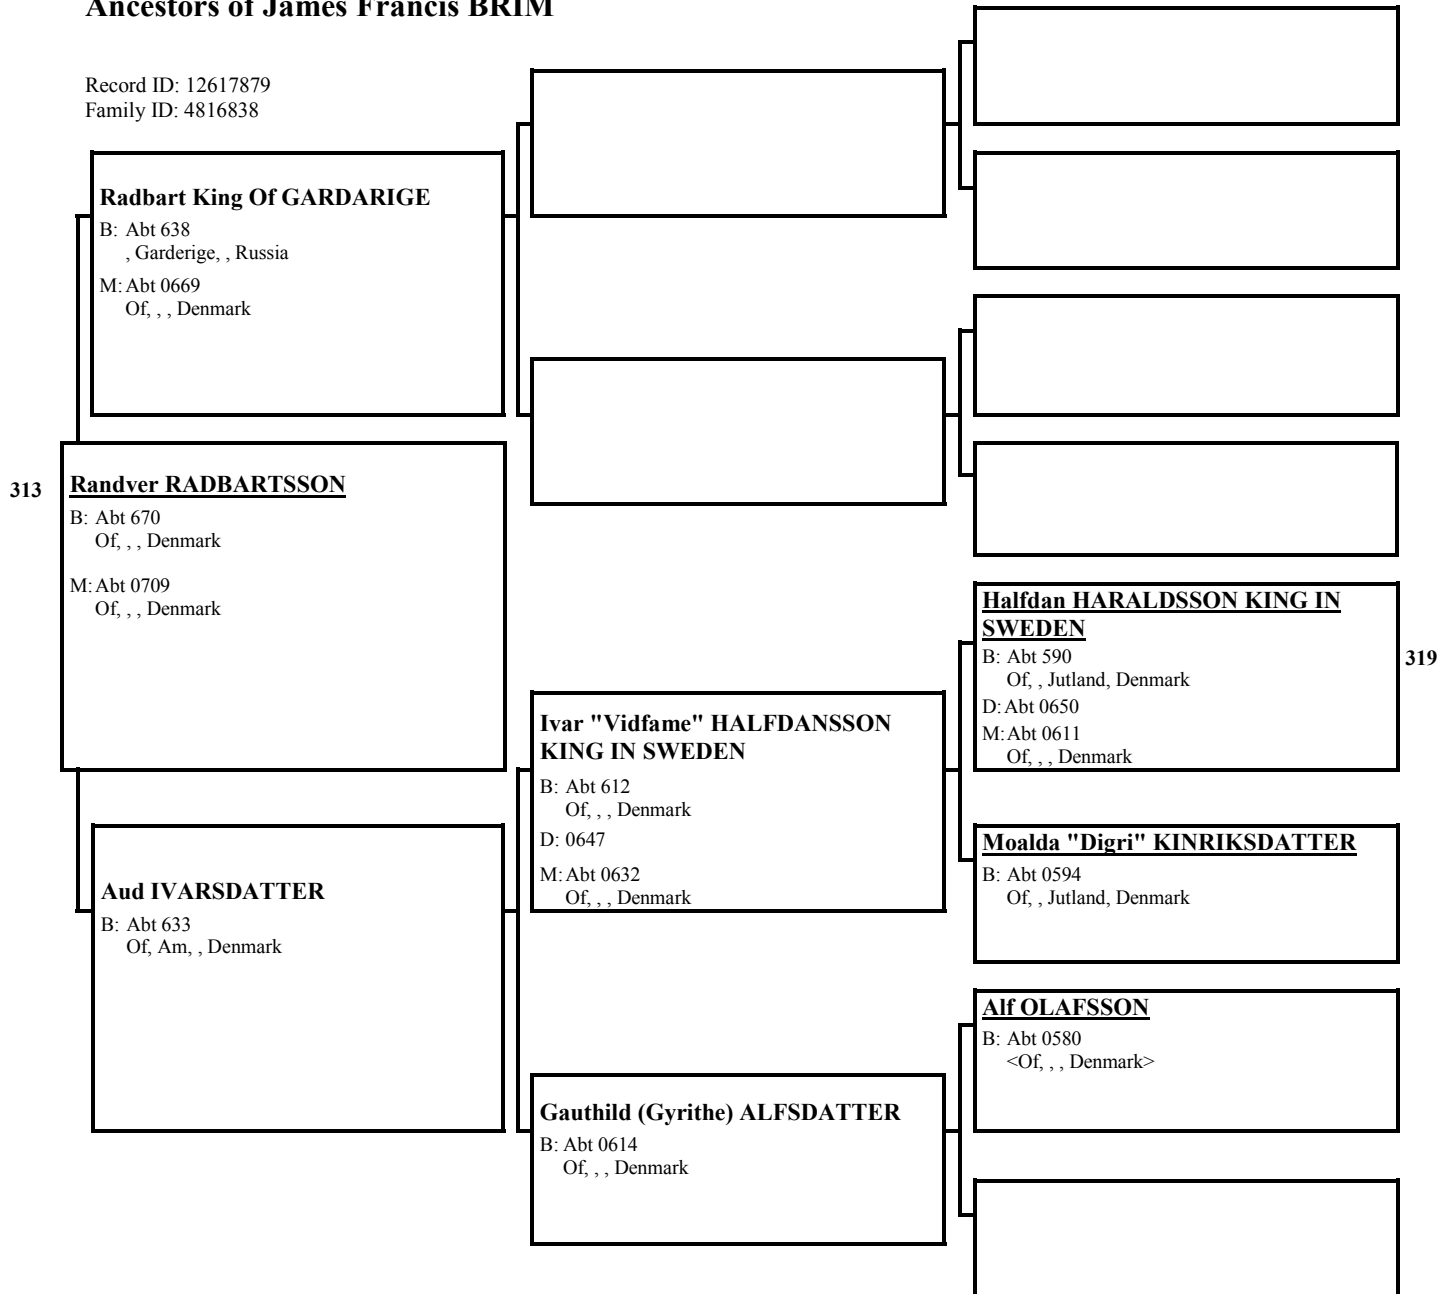

Ancestors of James Francis BRIM

Record ID: 12617879
Family ID: 4816838