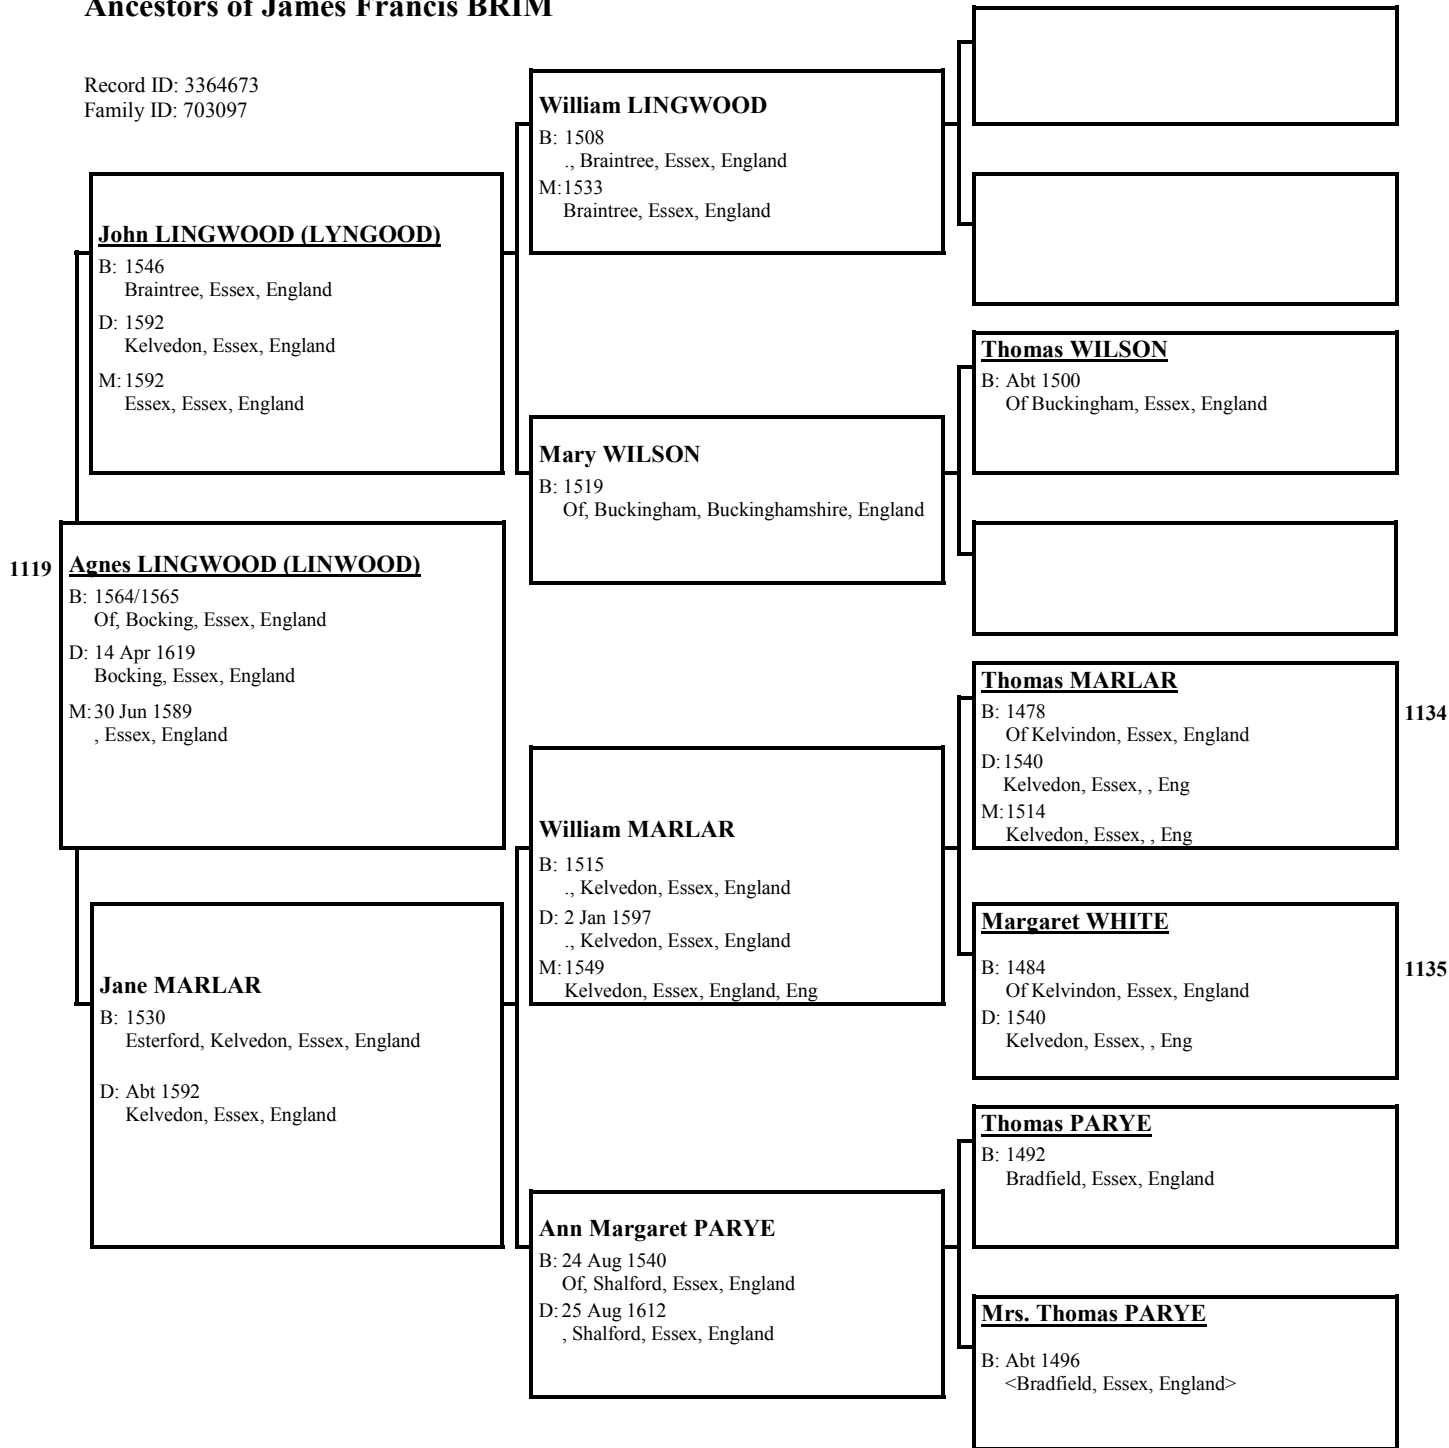

Ancestors of James Francis BRIM

Record ID: 3364673
Family ID: 703097