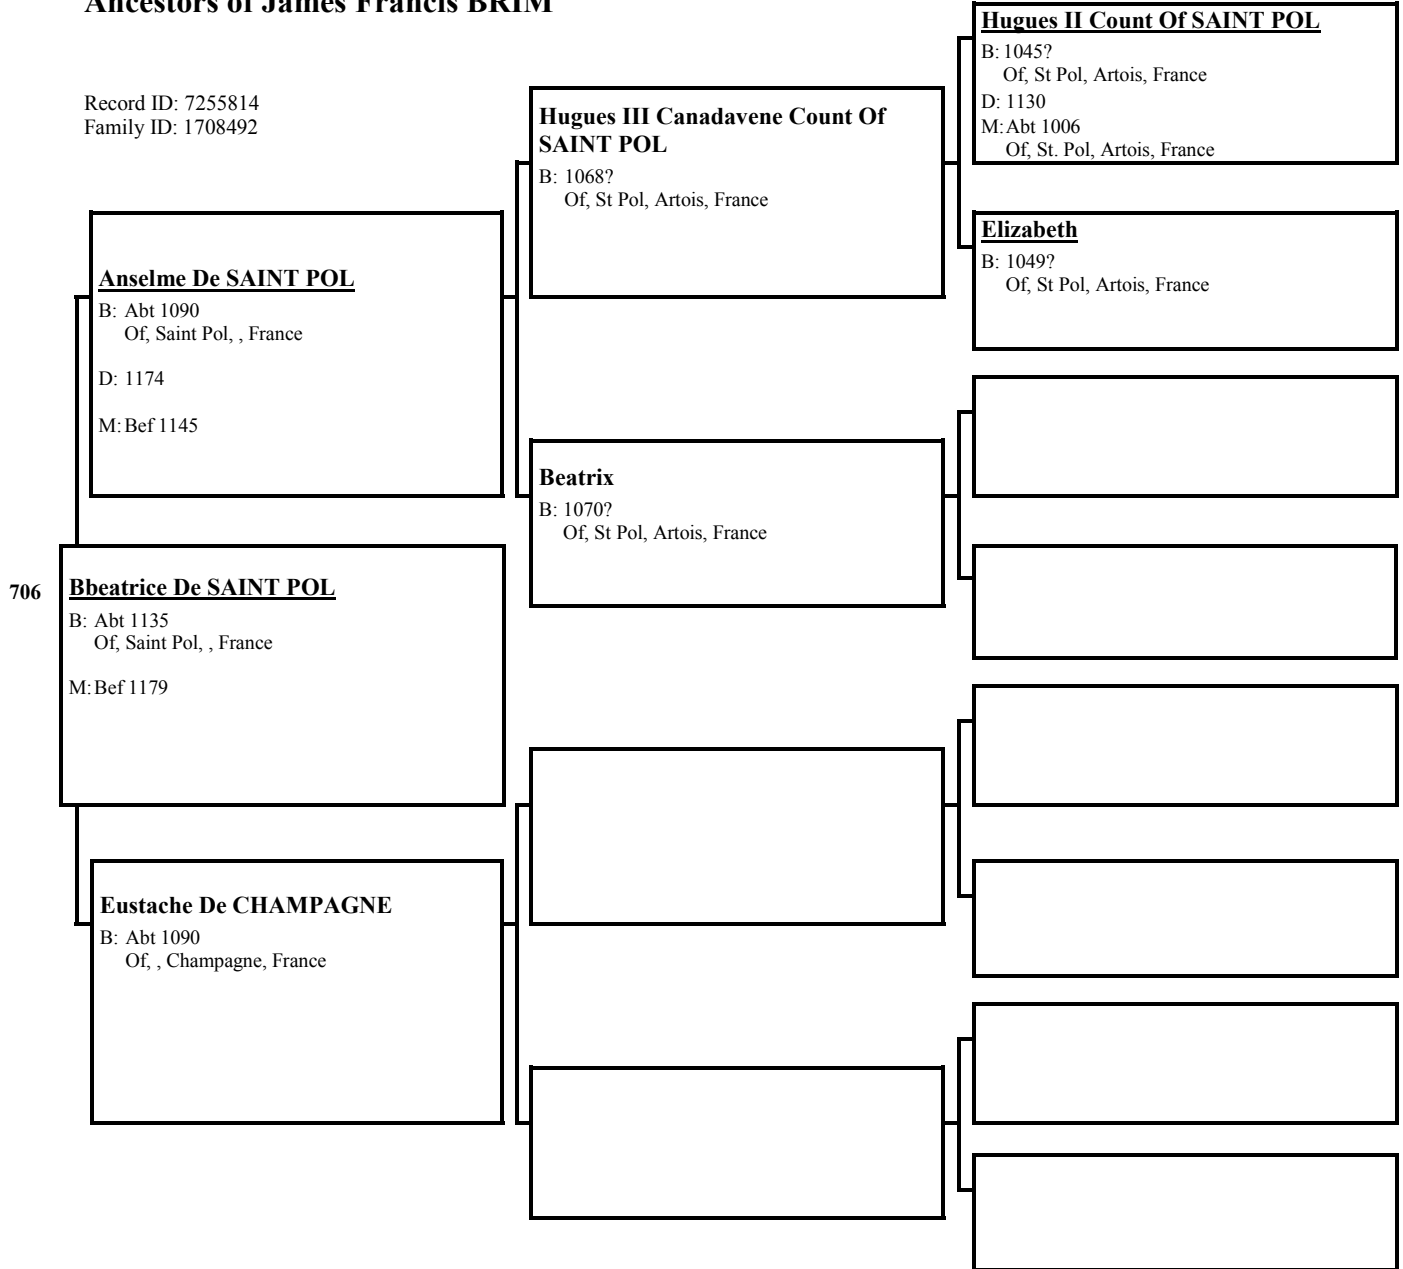

Ancestors of James Francis BRIM

Record ID: 7255814
Family ID: 1708492