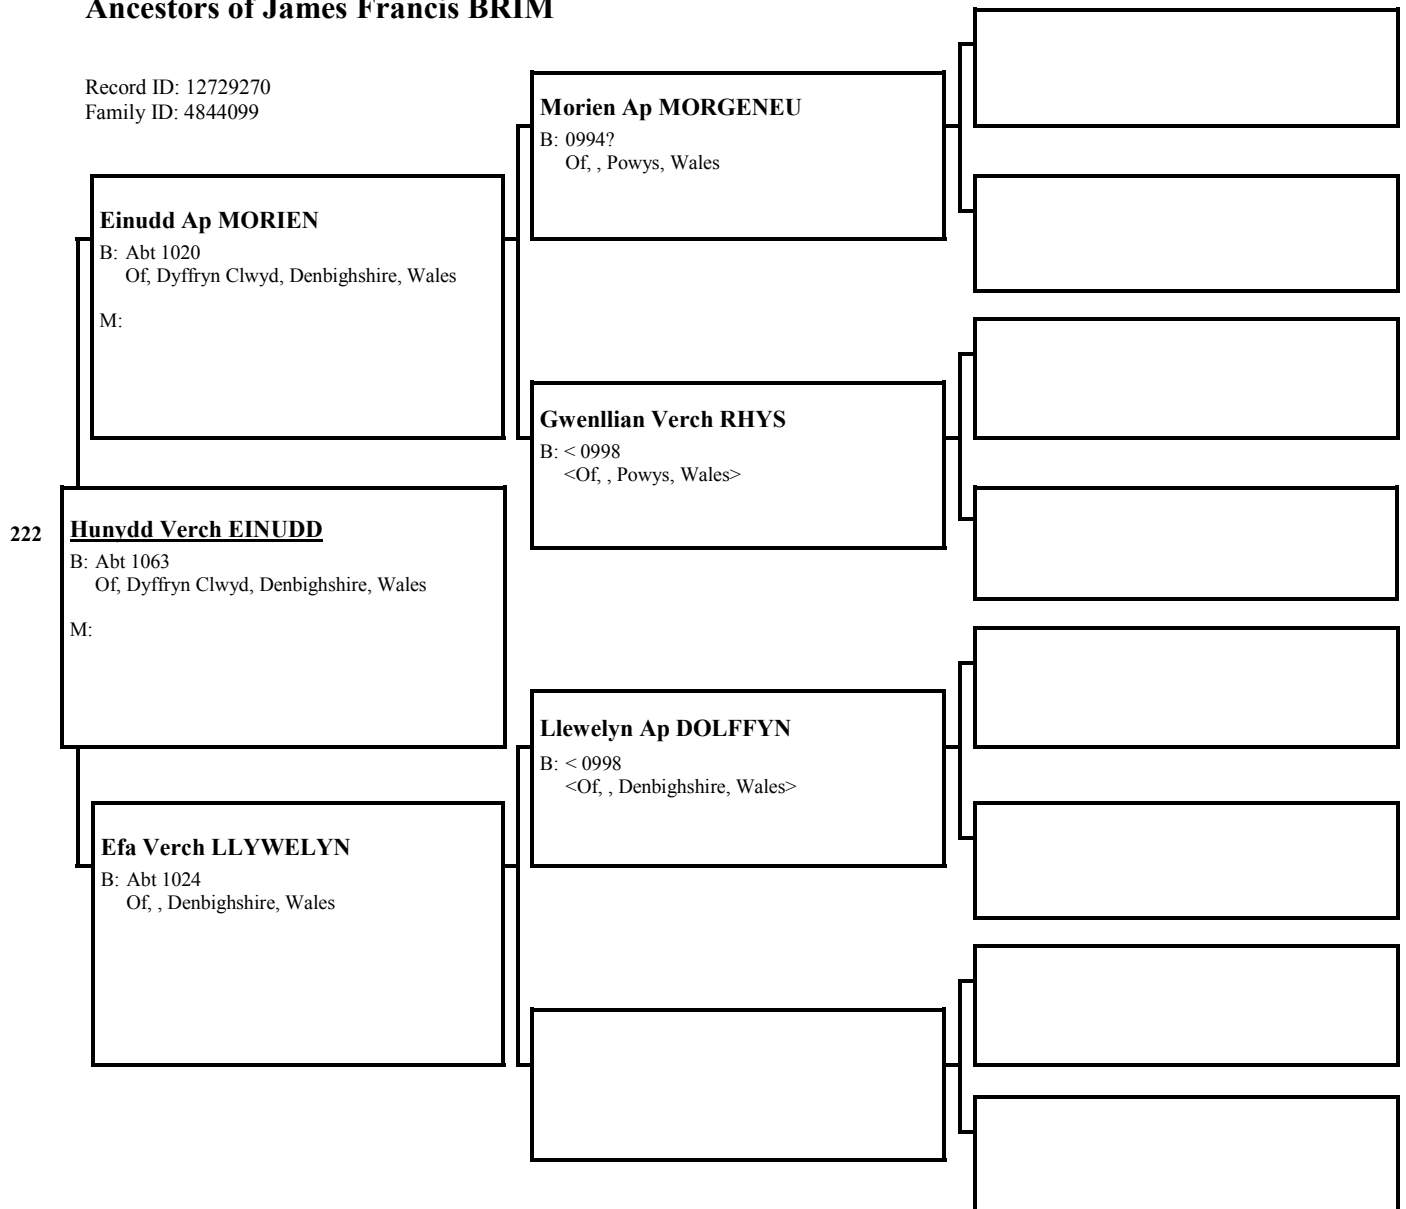

Ancestors of James Francis BRIM

Record ID: 12729270
Family ID: 4844099