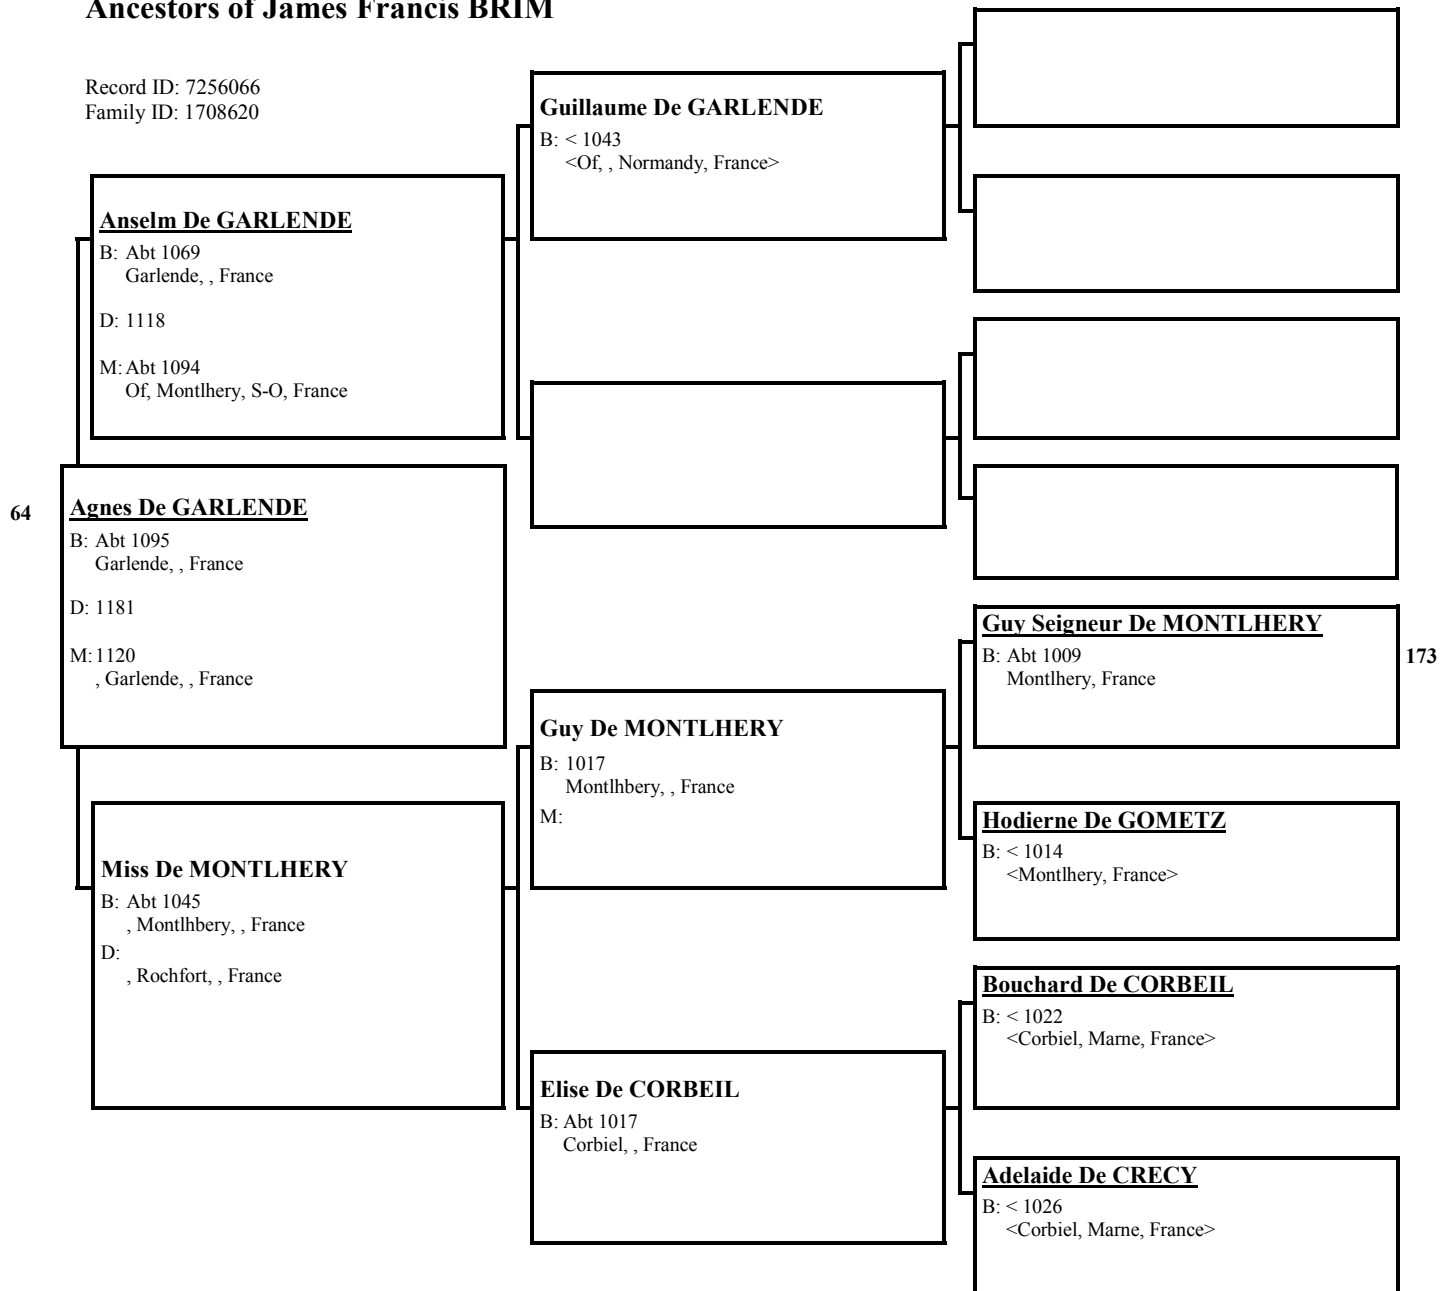

Ancestors of James Francis BRIM

Record ID: 7256066
Family ID: 1708620