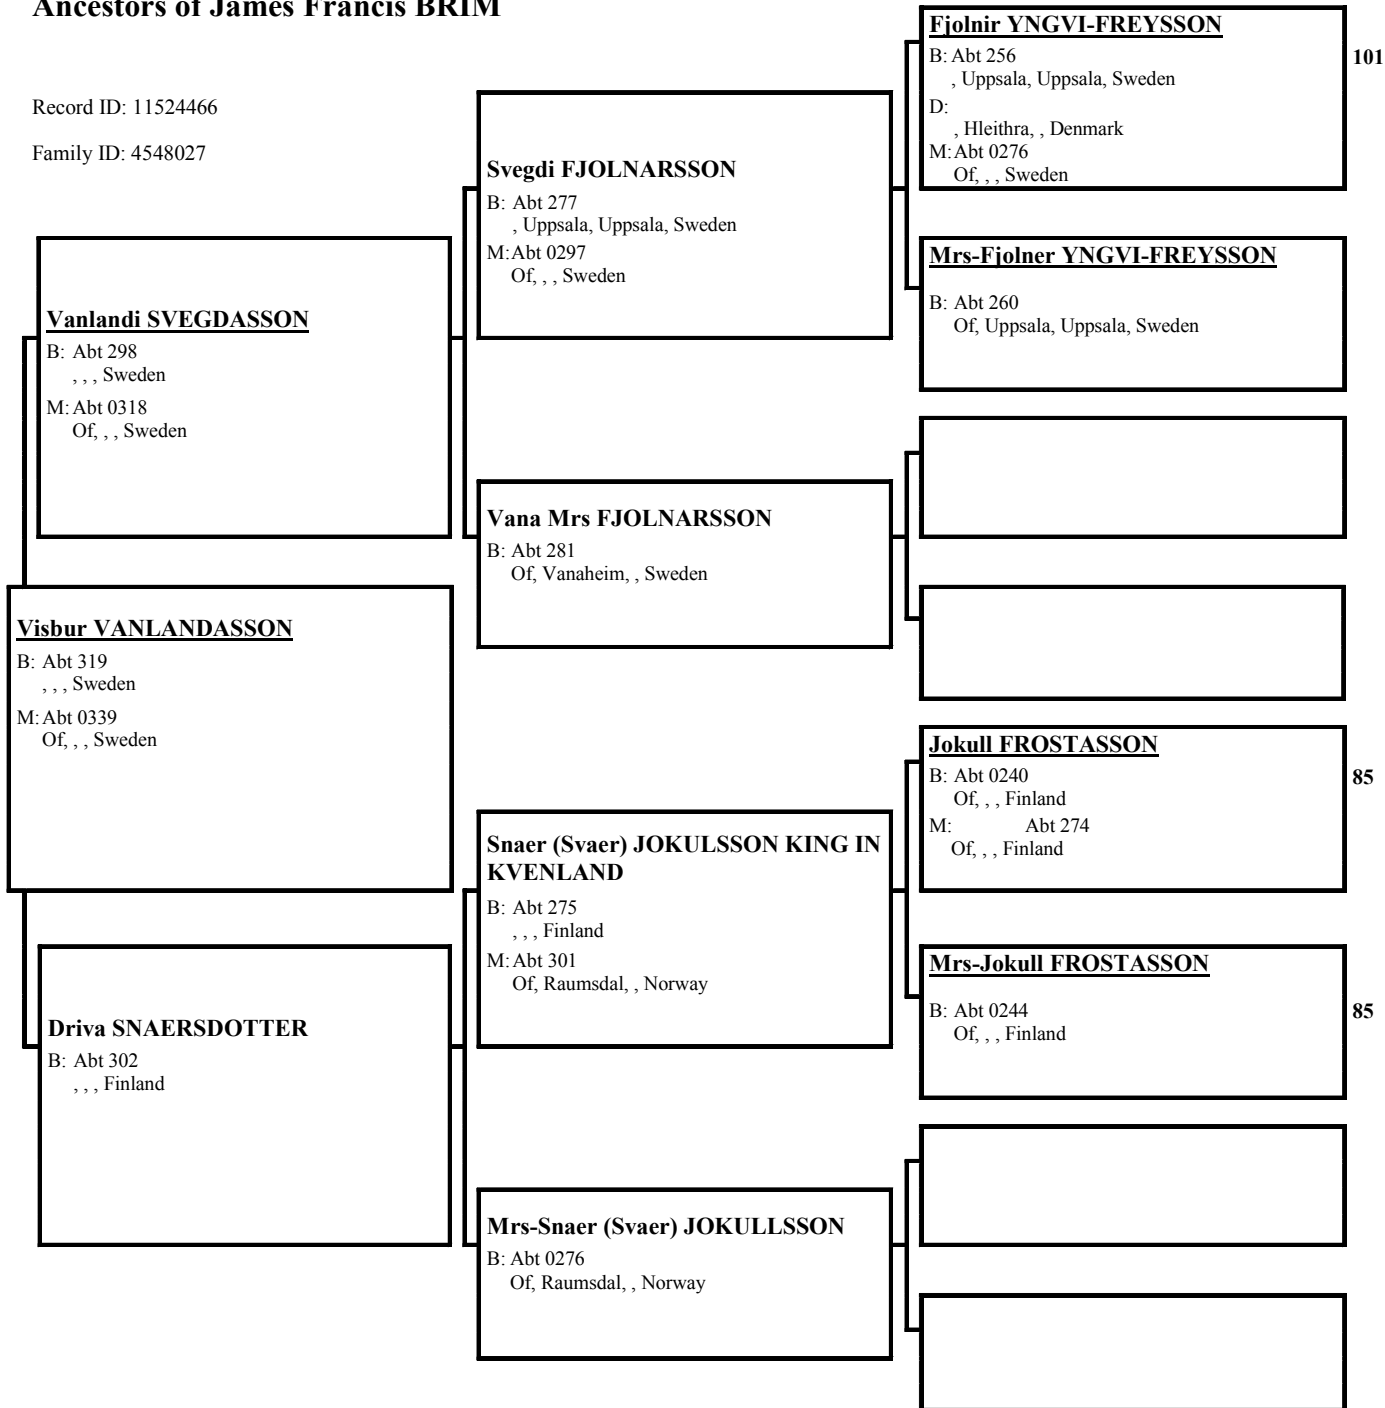

Ancestors of James Francis BRIM

Record ID: 11524466

Family ID: 4548027

99