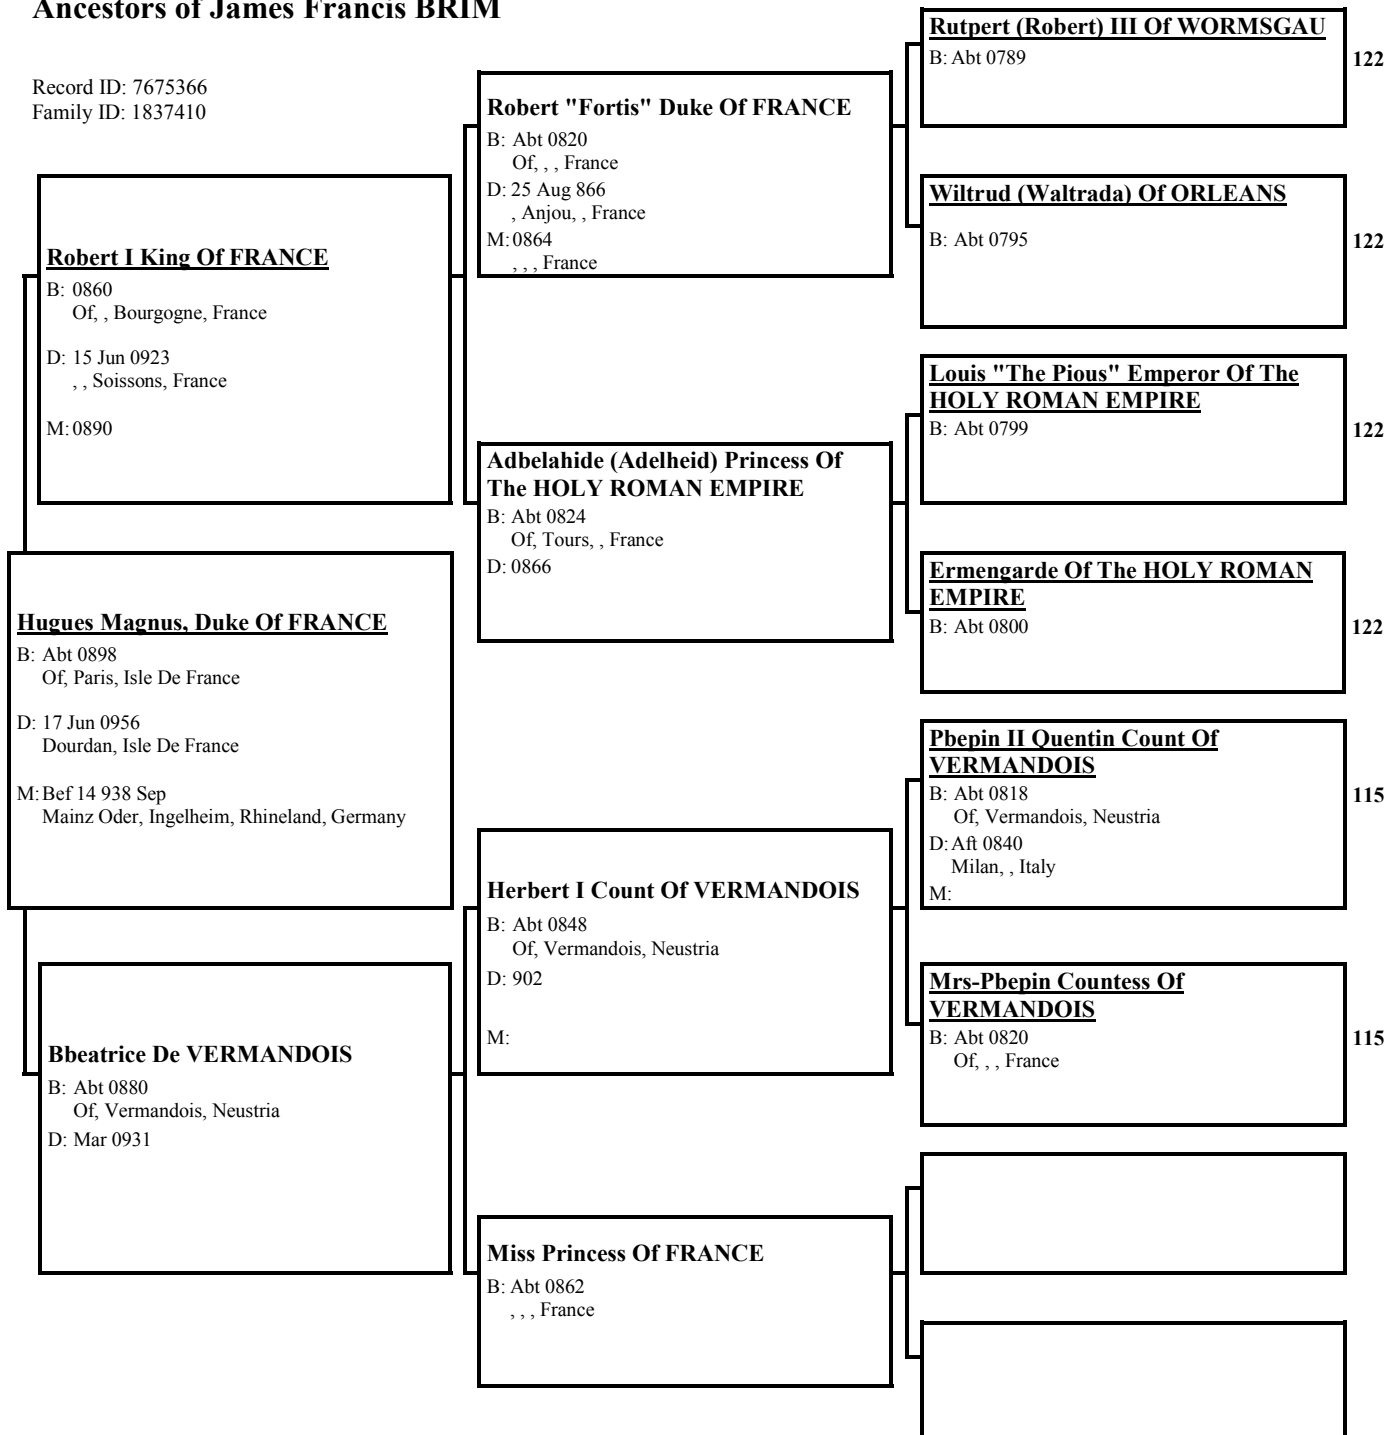

Ancestors of James Francis BRIM

Record ID: 7675366
Family ID: 1837410

111