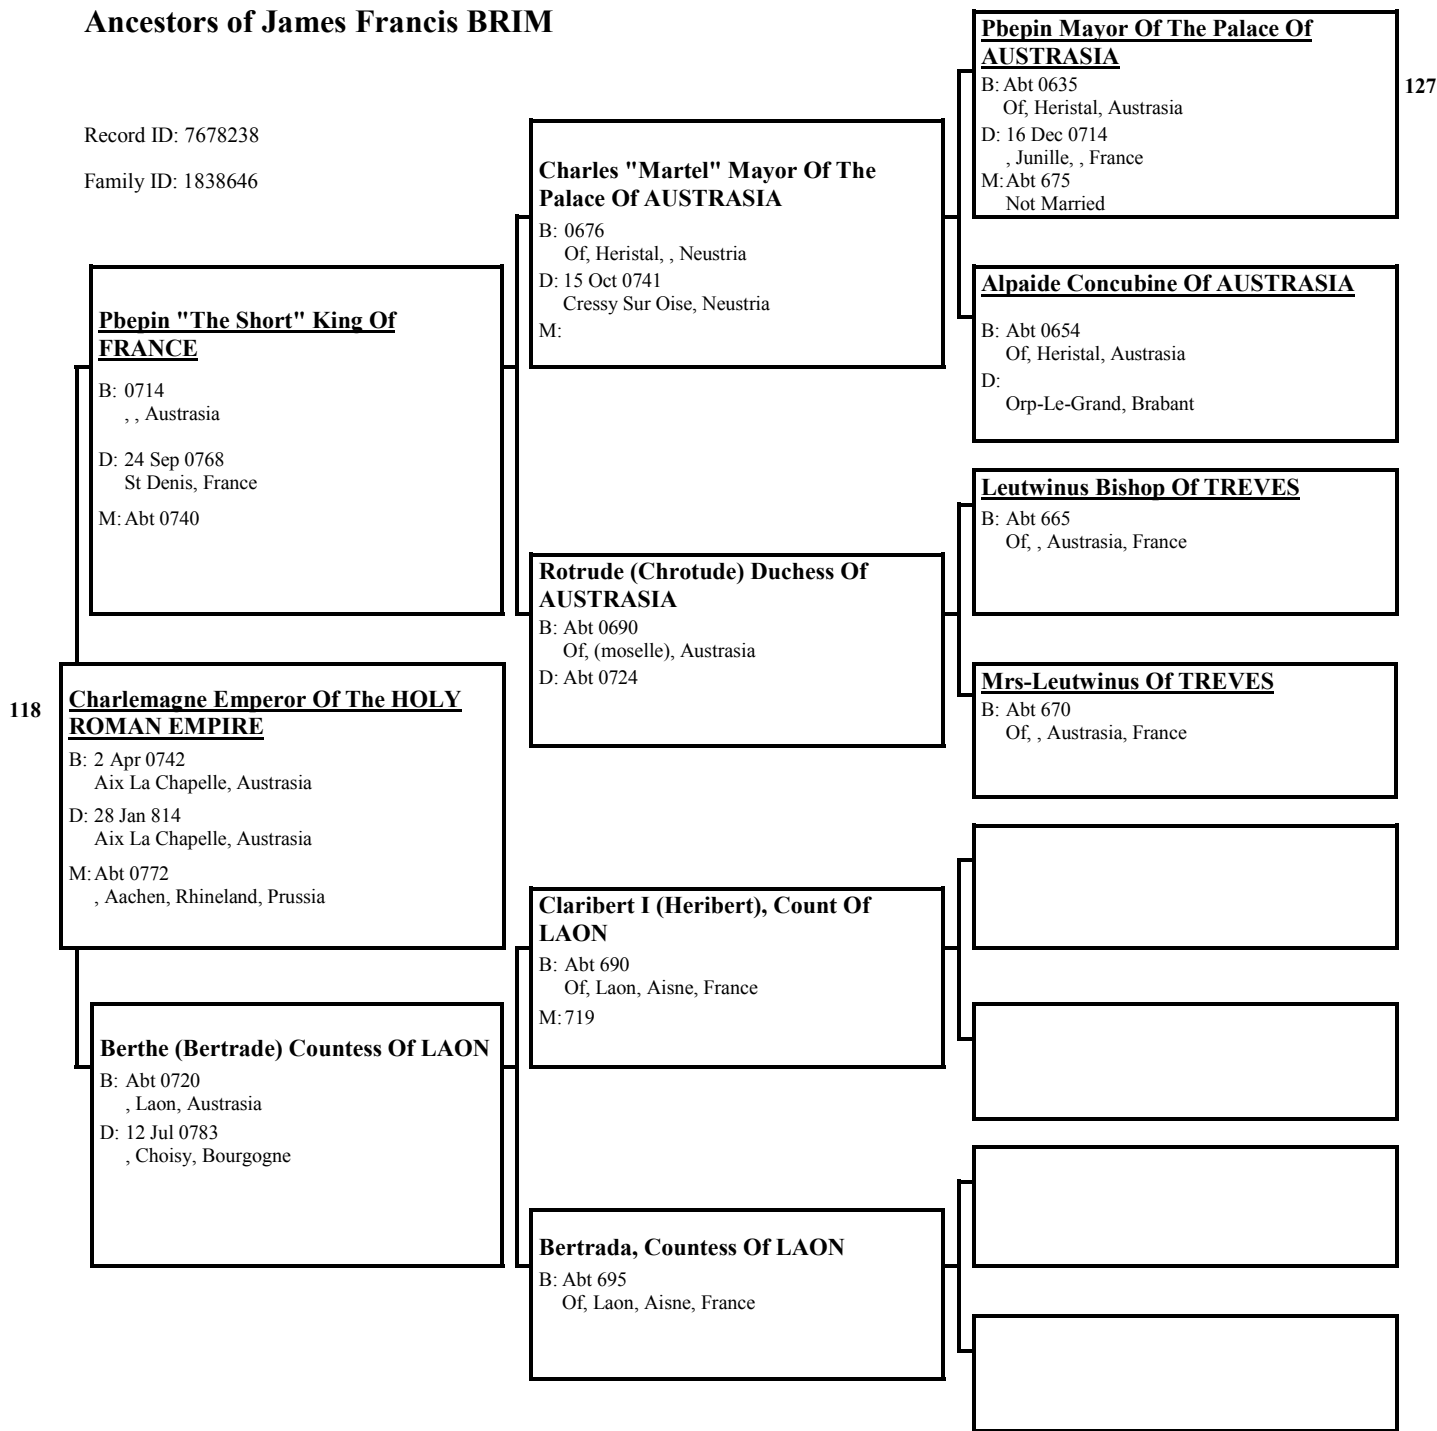

Ancestors of James Francis BRIM

Record ID: 7678238

Family ID: 1838646