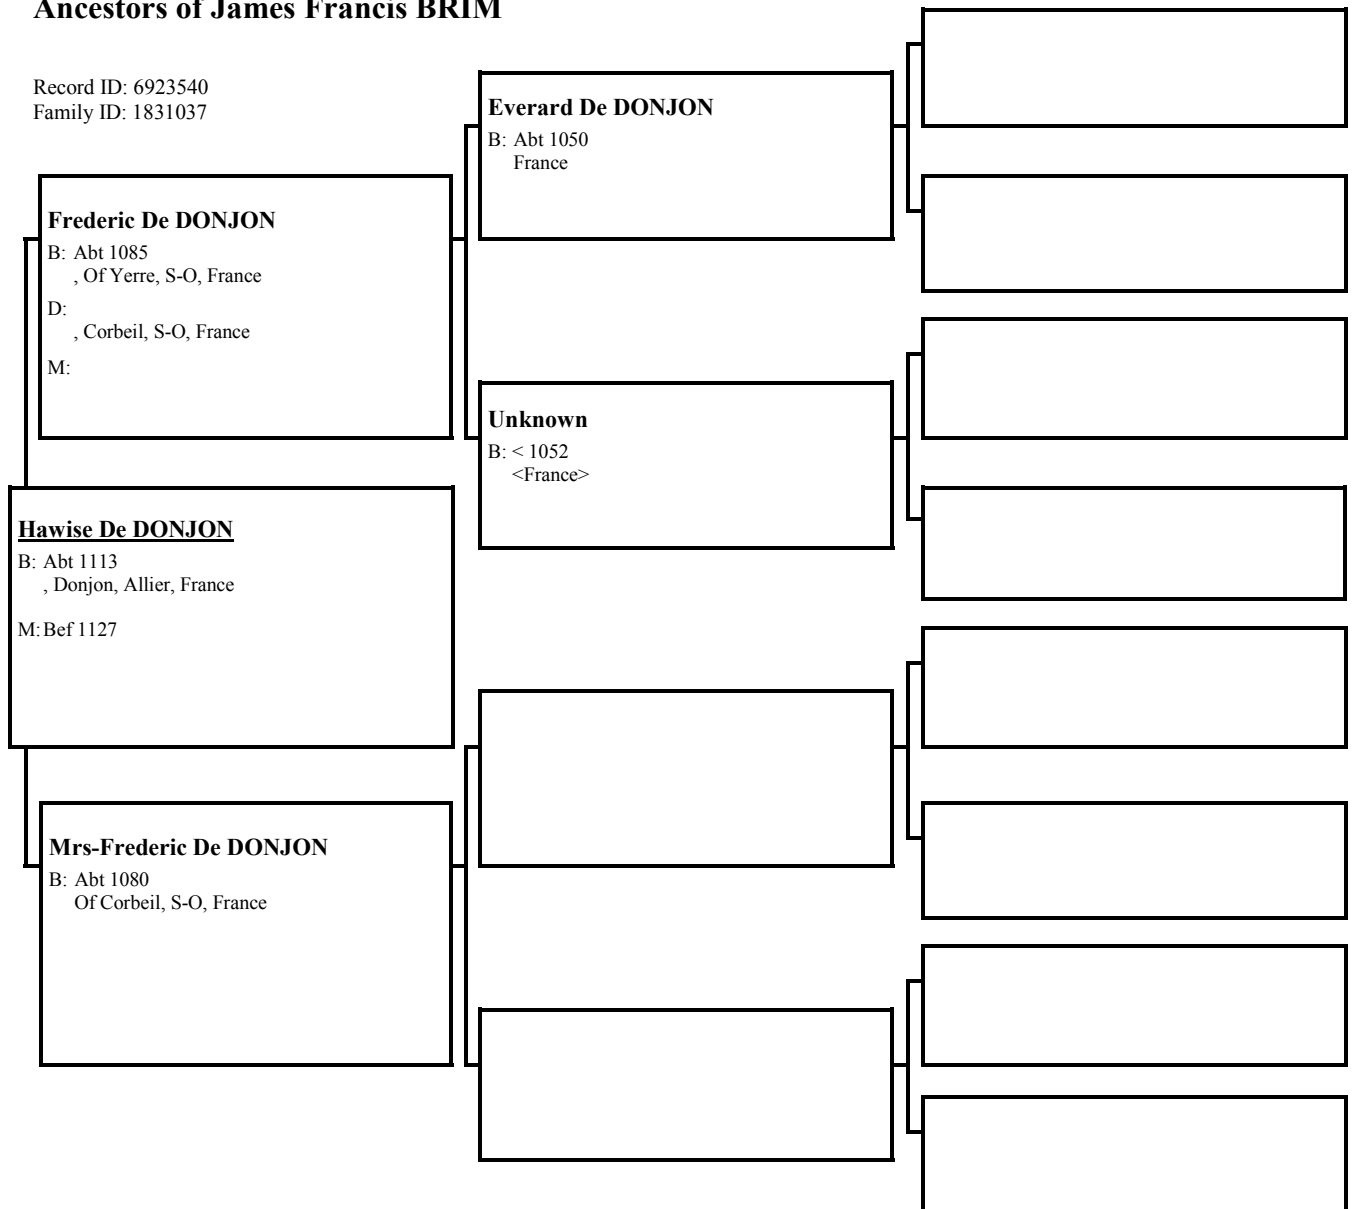

Ancestors of James Francis BRIM

Record ID: 6923540
Family ID: 1831037

68