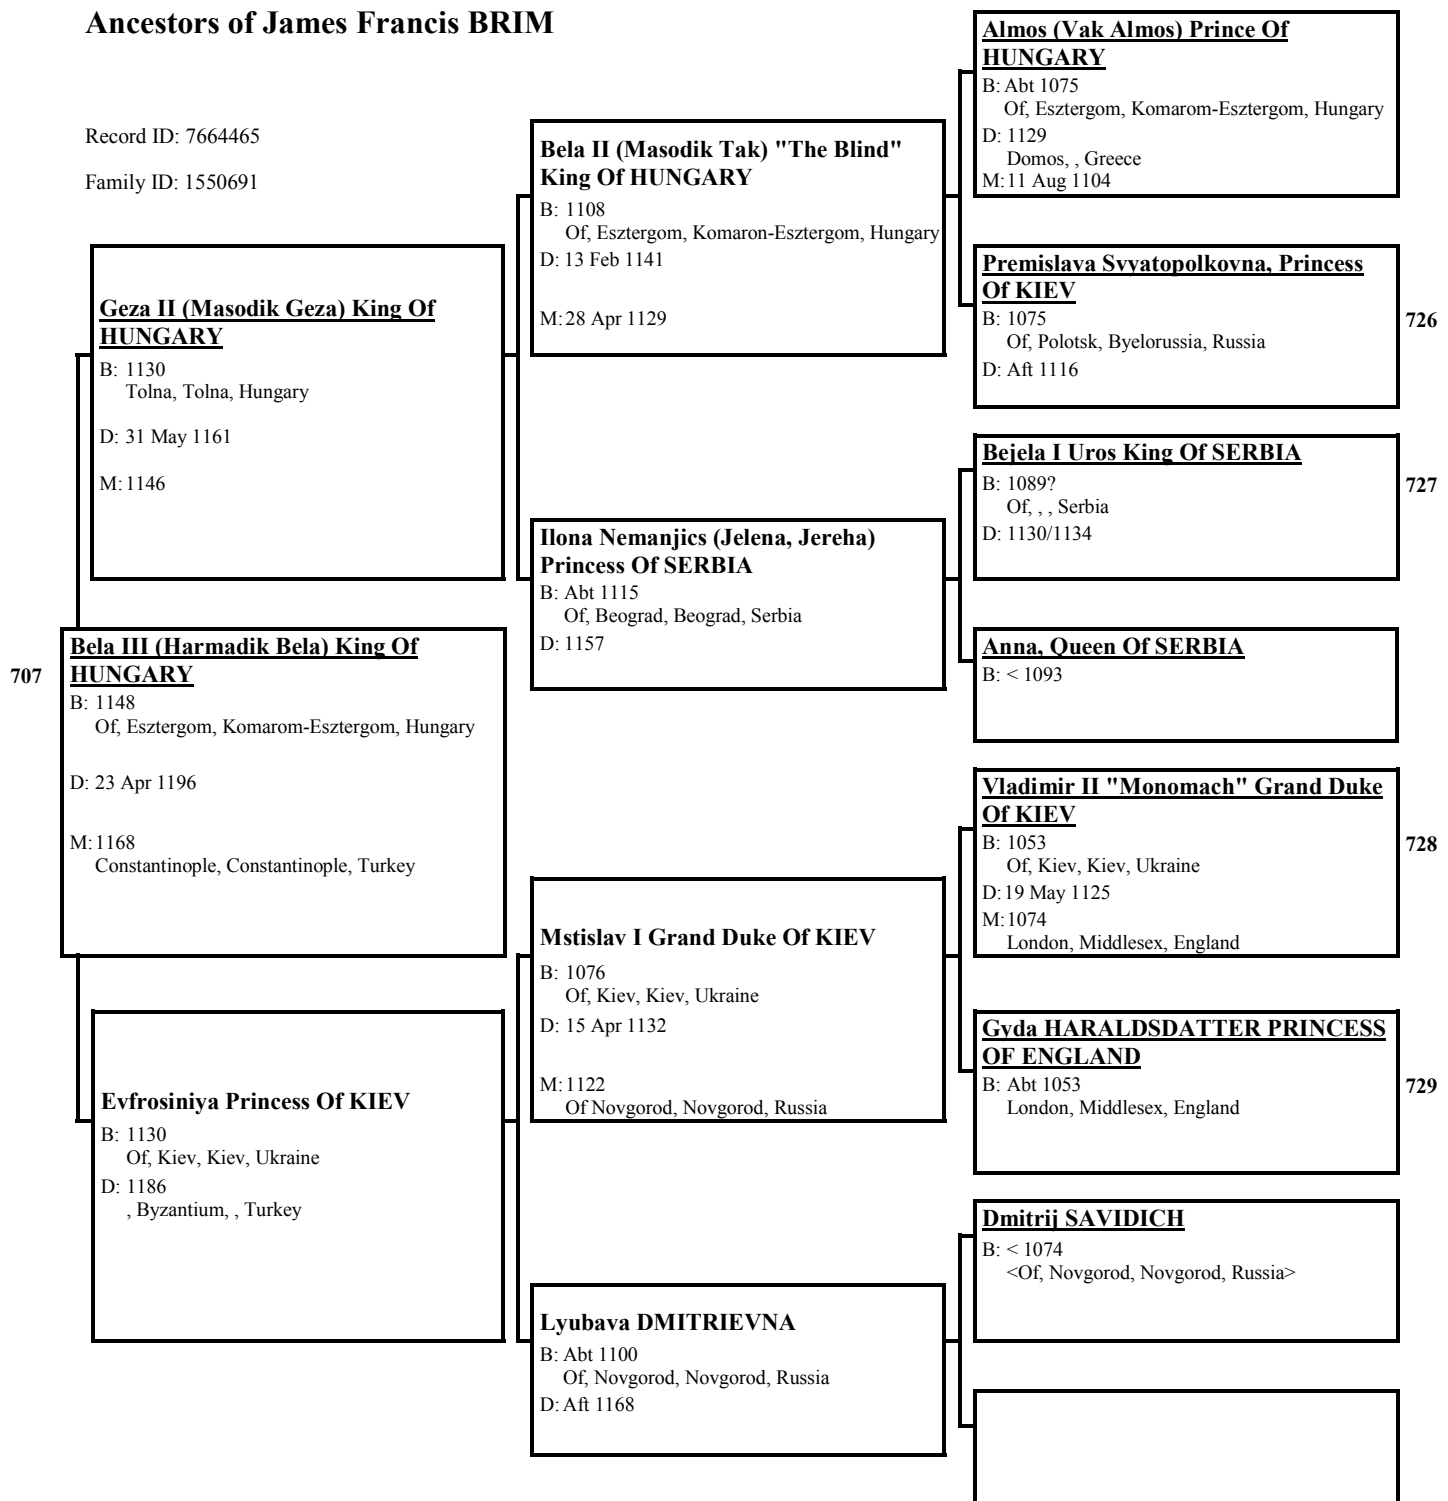

Ancestors of James Francis BRIM

Record ID: 7664465

Family ID: 1550691