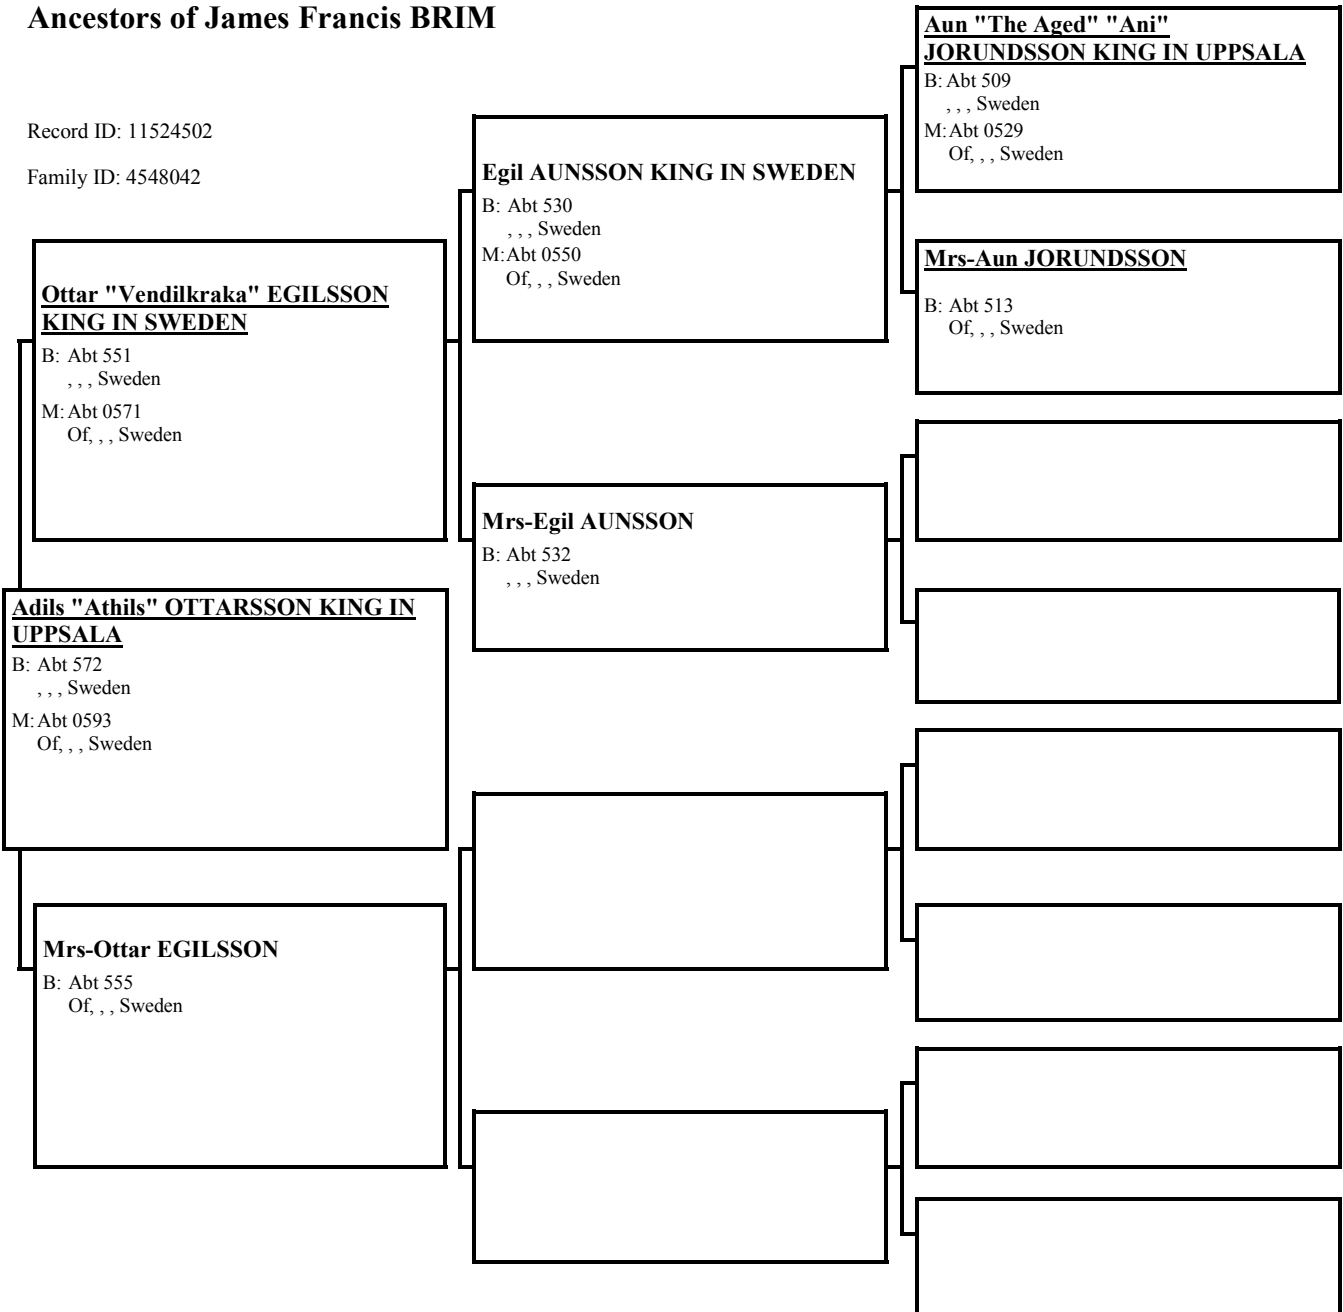

Ancestors of James Francis BRIM

Record ID: 11524502

Family ID: 4548042

92

96