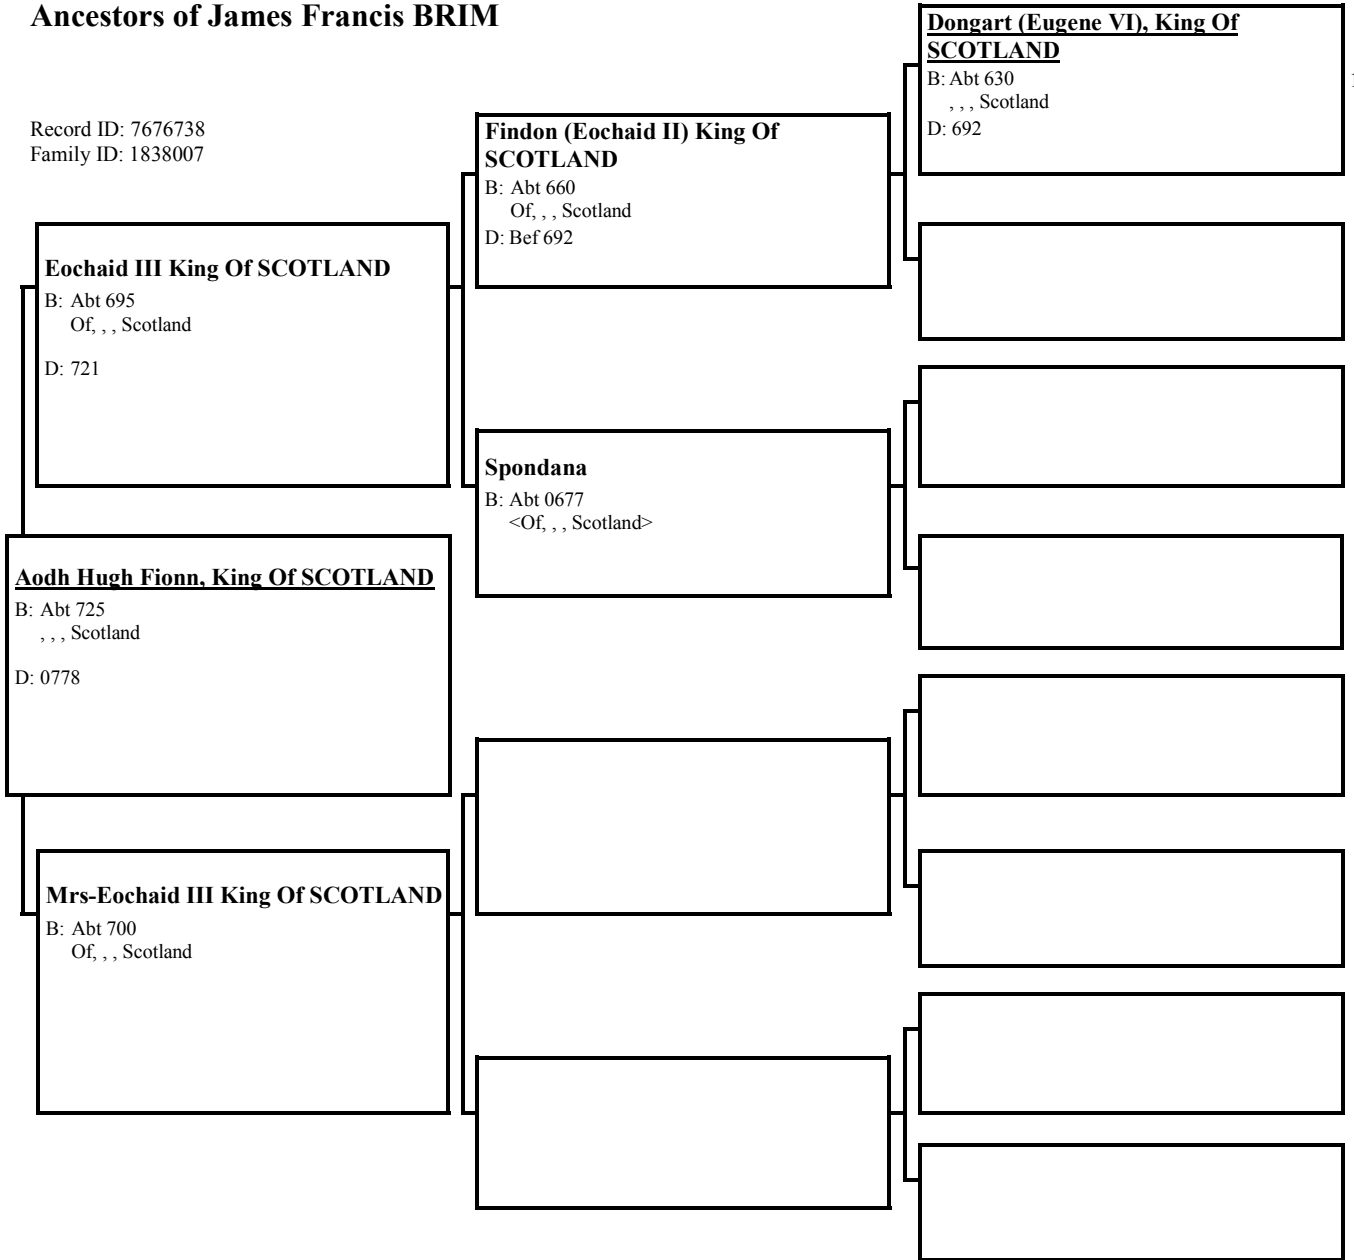

Ancestors of James Francis BRIM

Record ID: 7676738
Family ID: 1838007

194

197