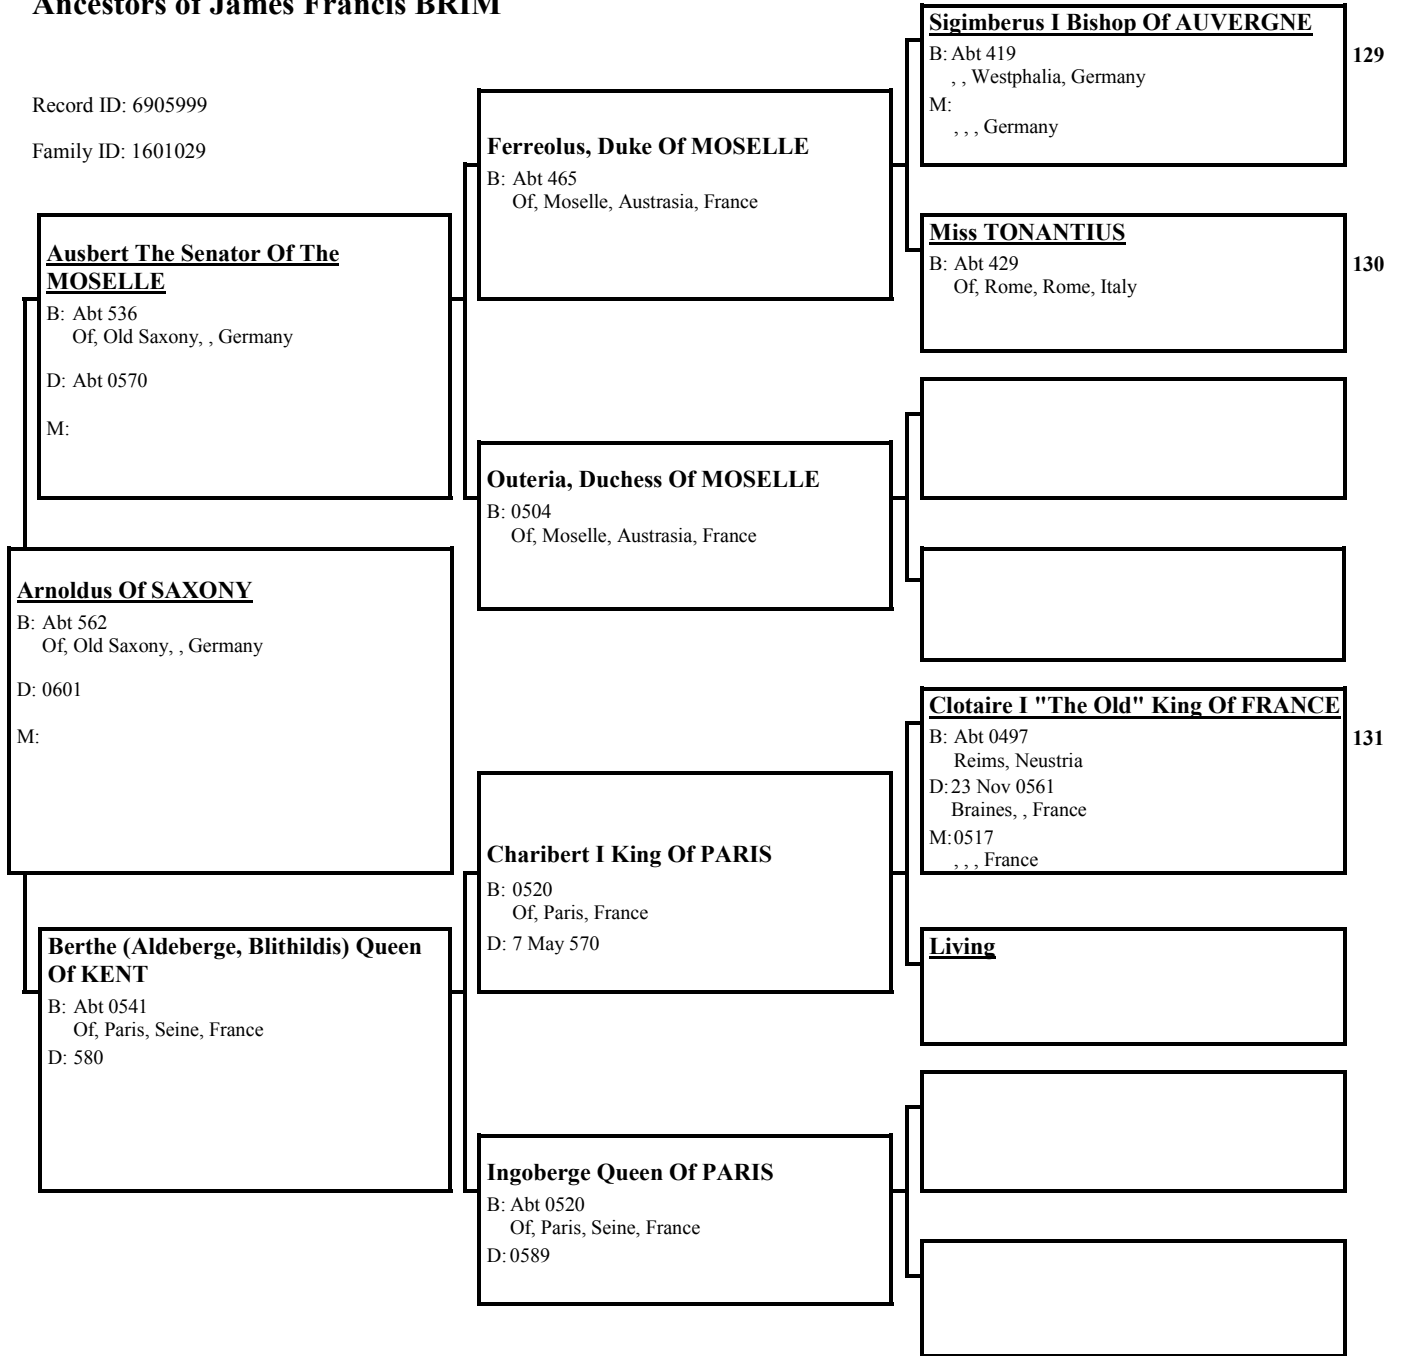

Ancestors of James Francis BRIM

Record ID: 6905999

Family ID: 1601029

127