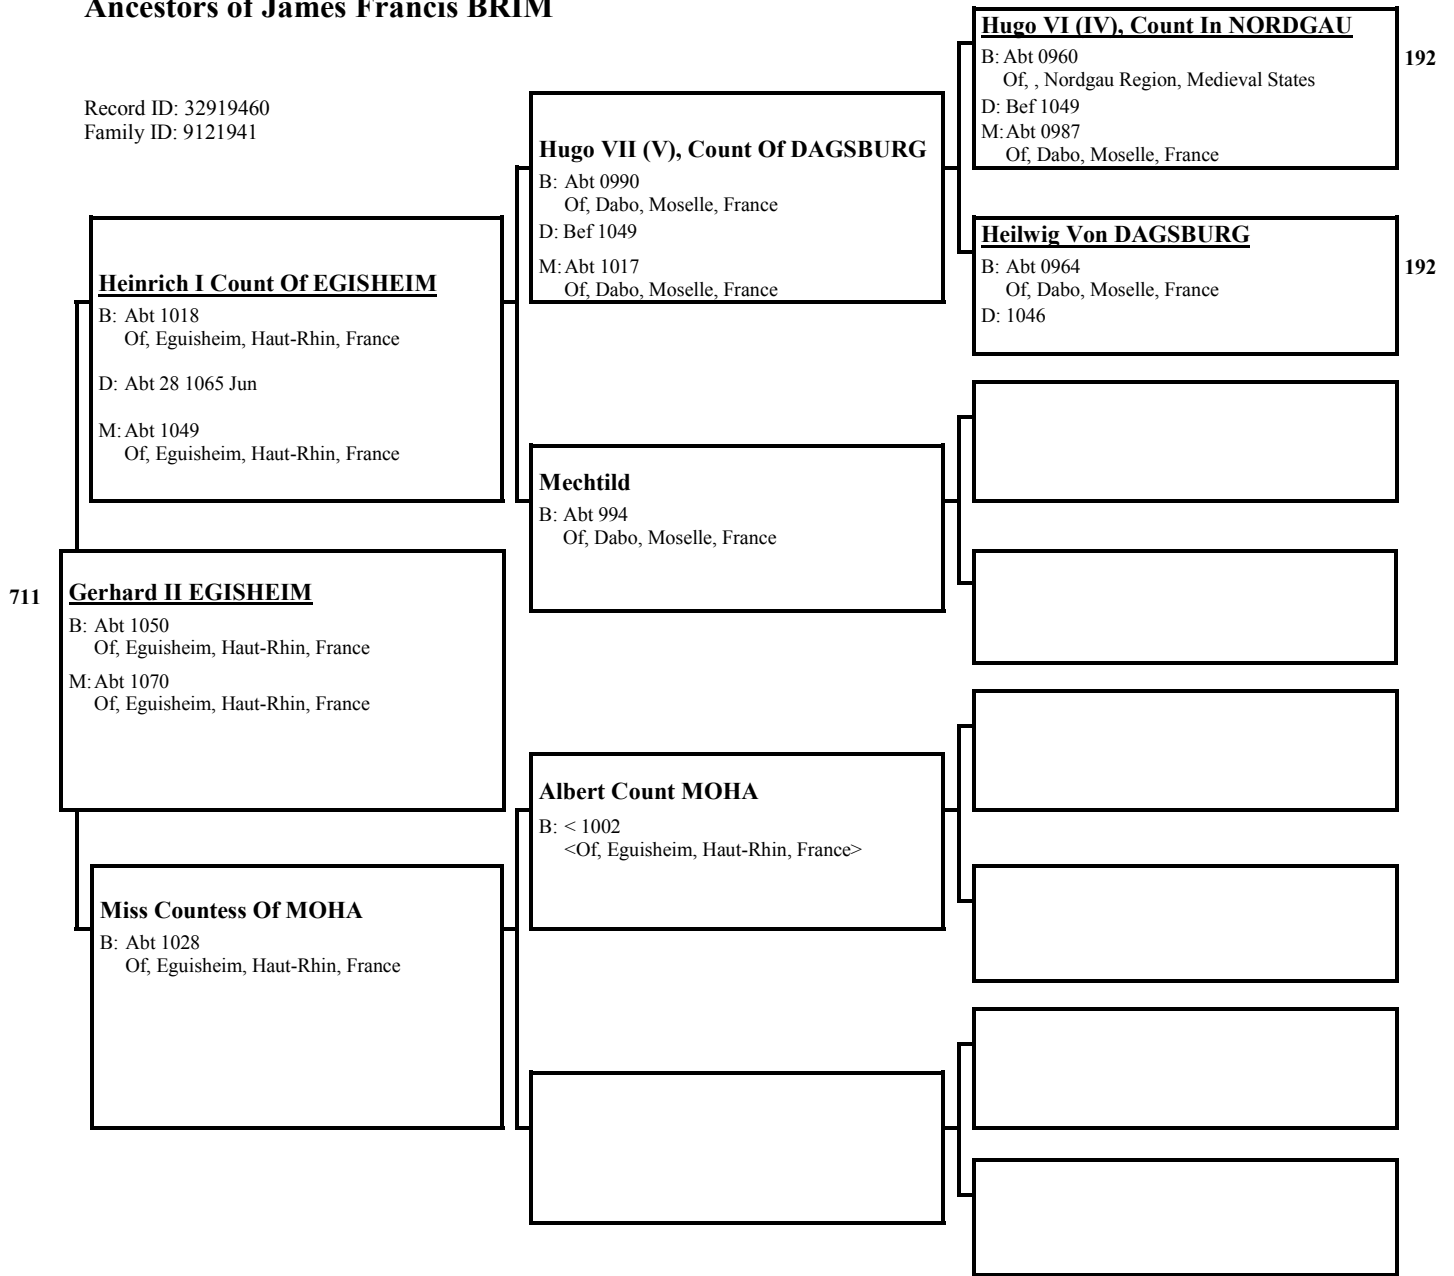

Ancestors of James Francis BRIM

Record ID: 32919460
Family ID: 9121941