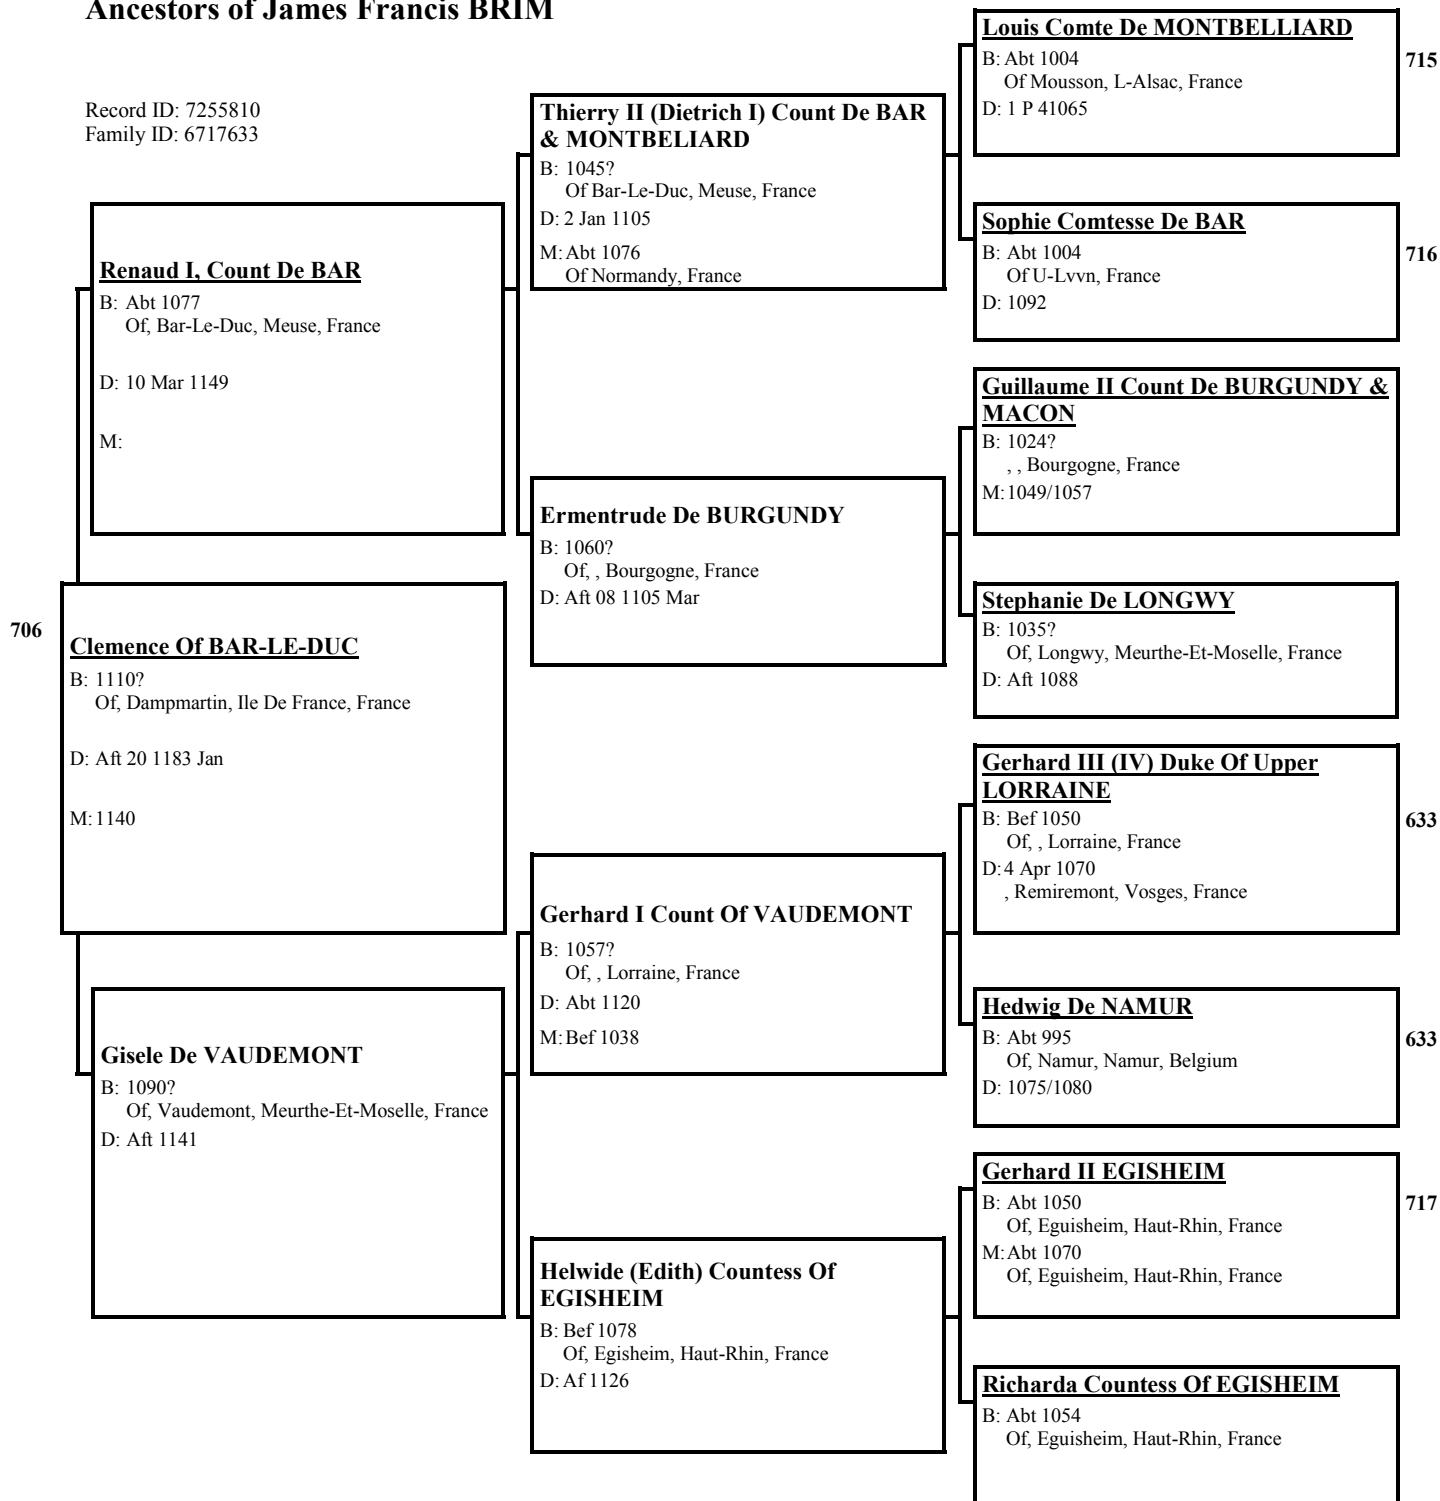

Ancestors of James Francis BRIM

Record ID: 7255810
Family ID: 6717633