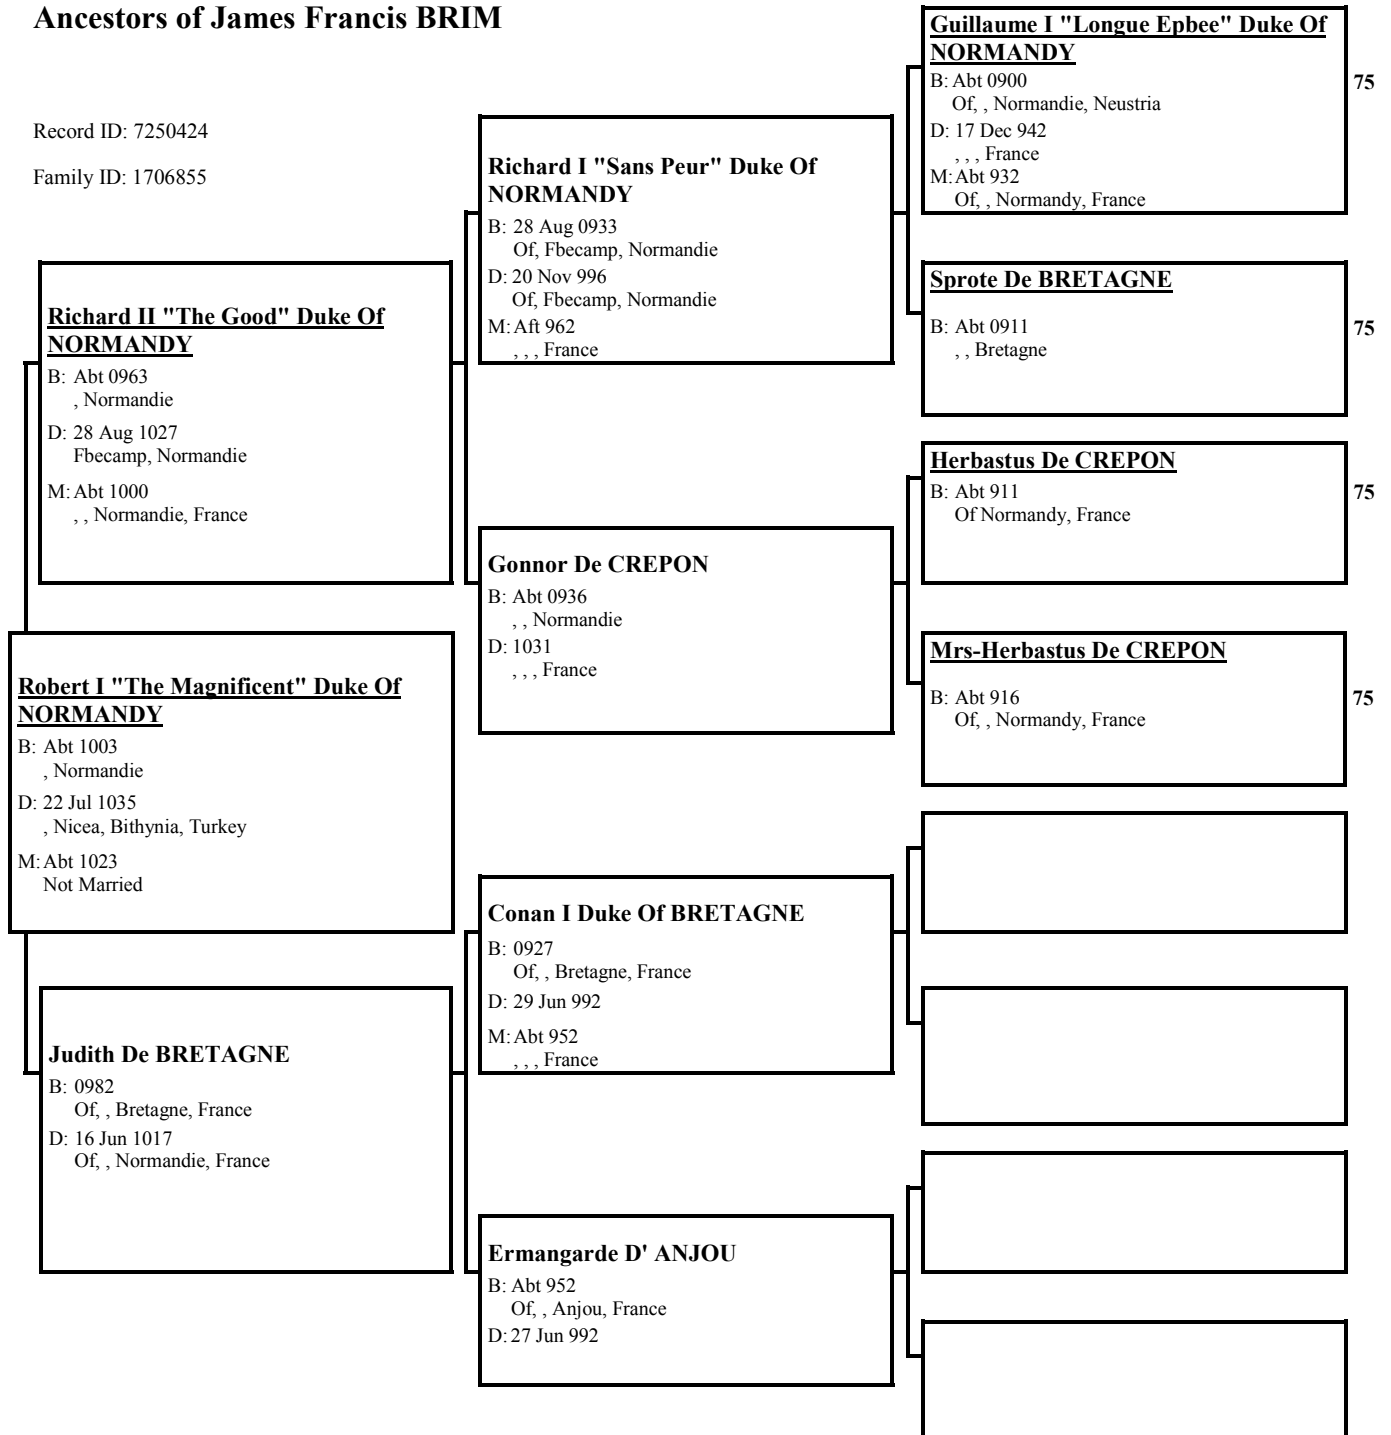

Ancestors of James Francis BRIM

Record ID: 7250424

Family ID: 1706855

71