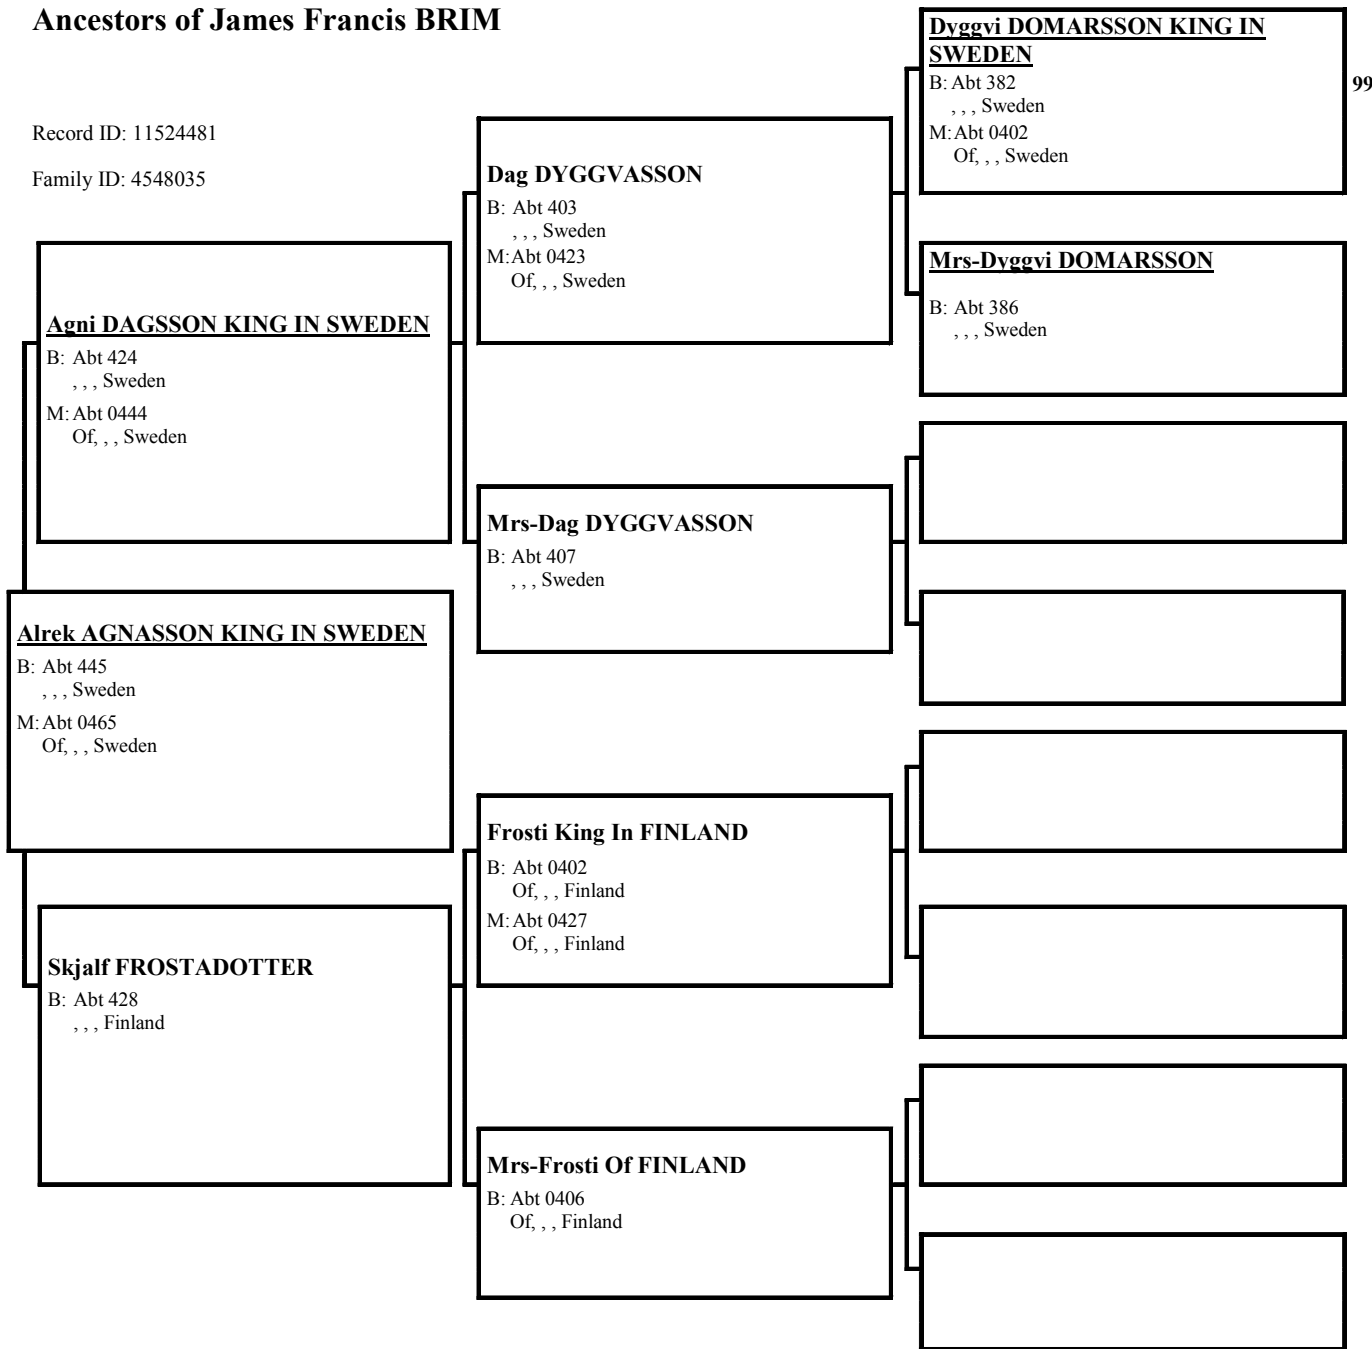

Ancestors of James Francis BRIM

Record ID: 11524481

Family ID: 4548035

96

99