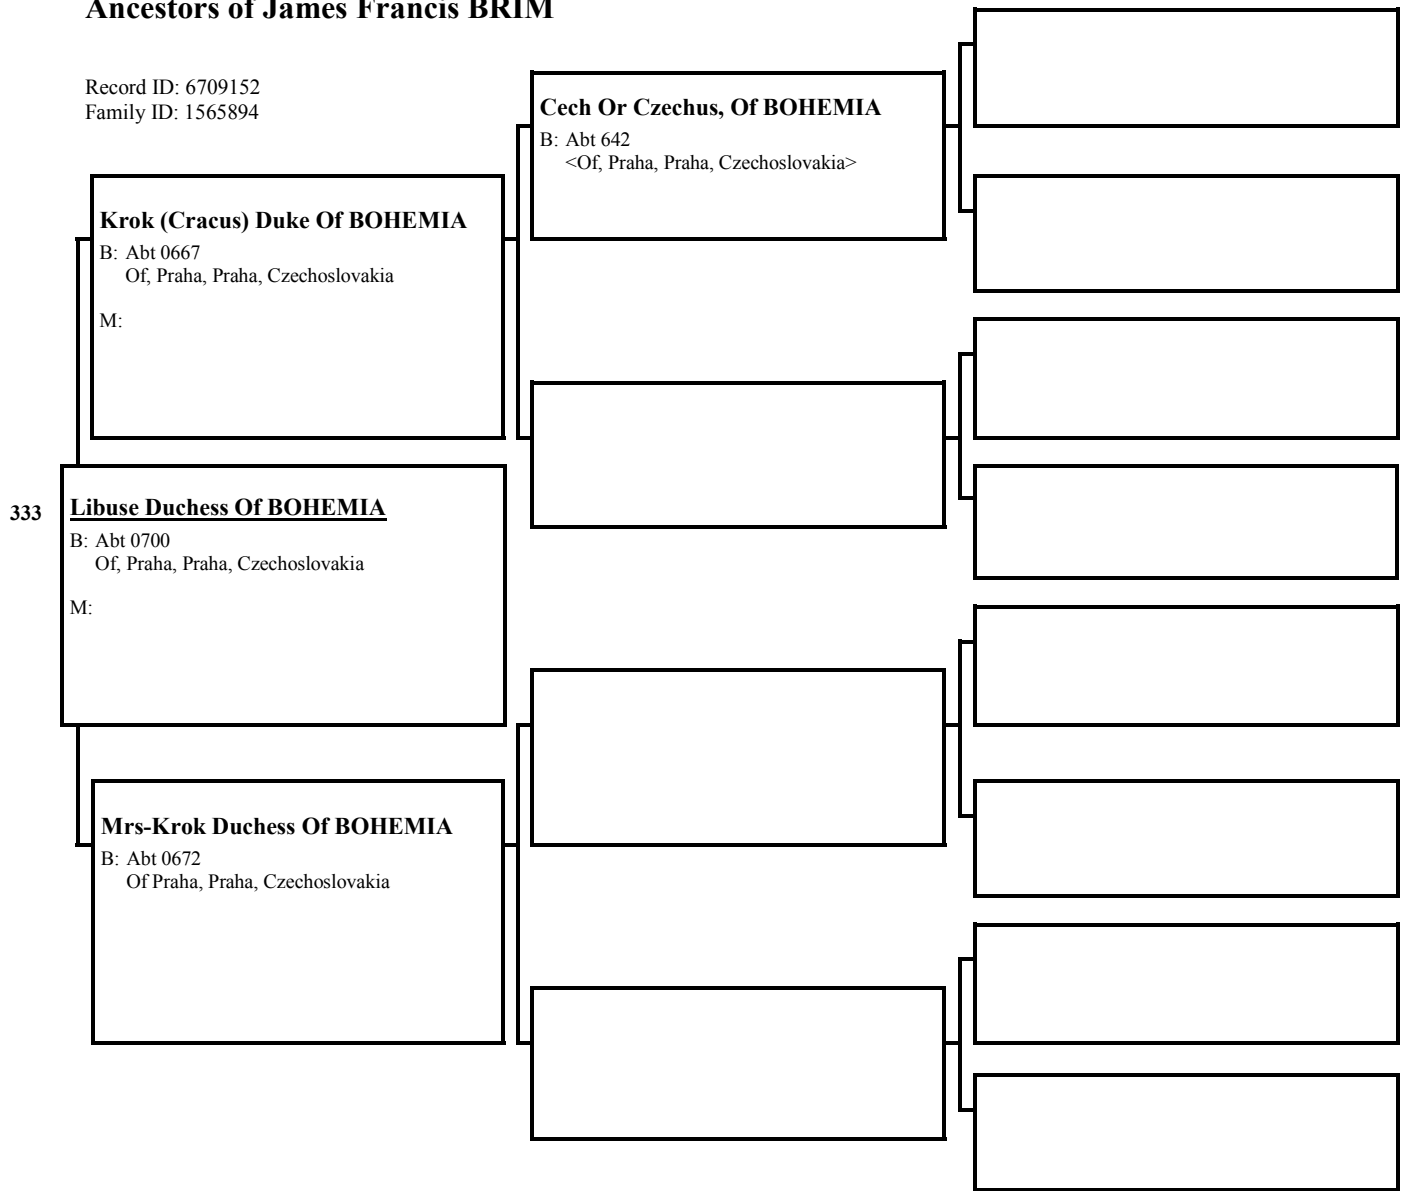

Ancestors of James Francis BRIM

Record ID: 6709152
Family ID: 1565894