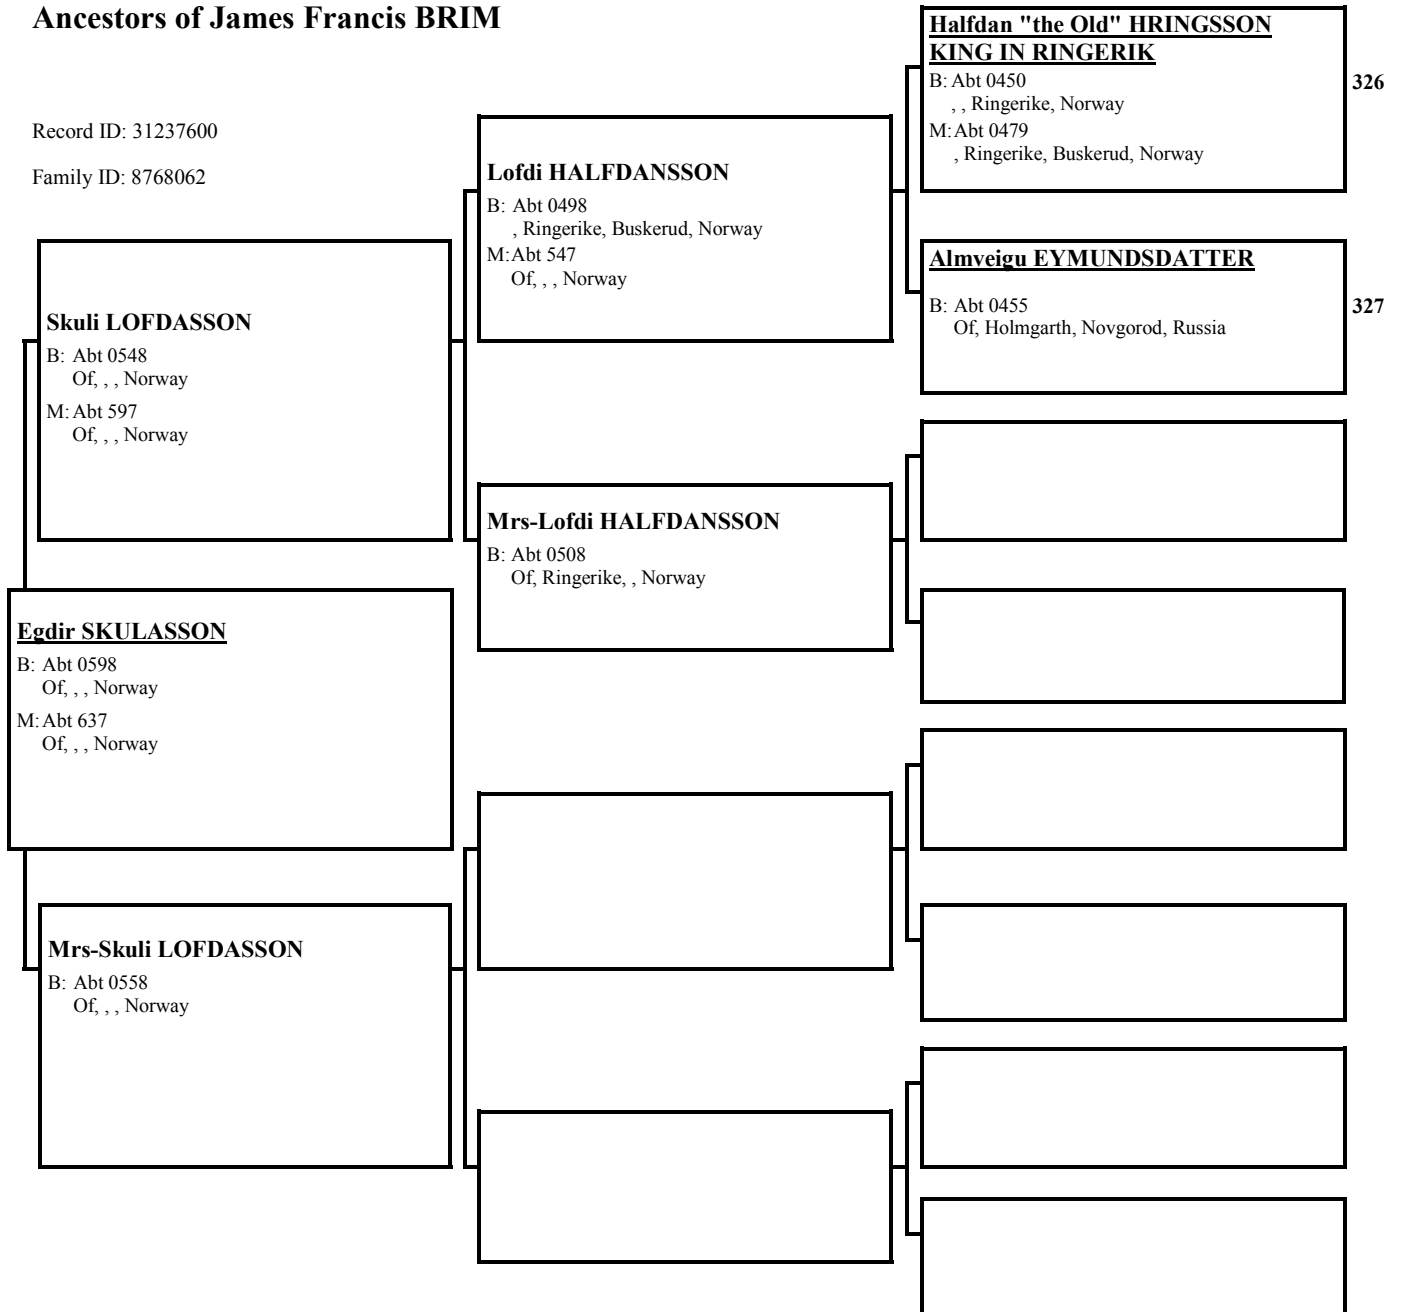

Ancestors of James Francis BRIM

Record ID: 31237600

Family ID: 8768062

317