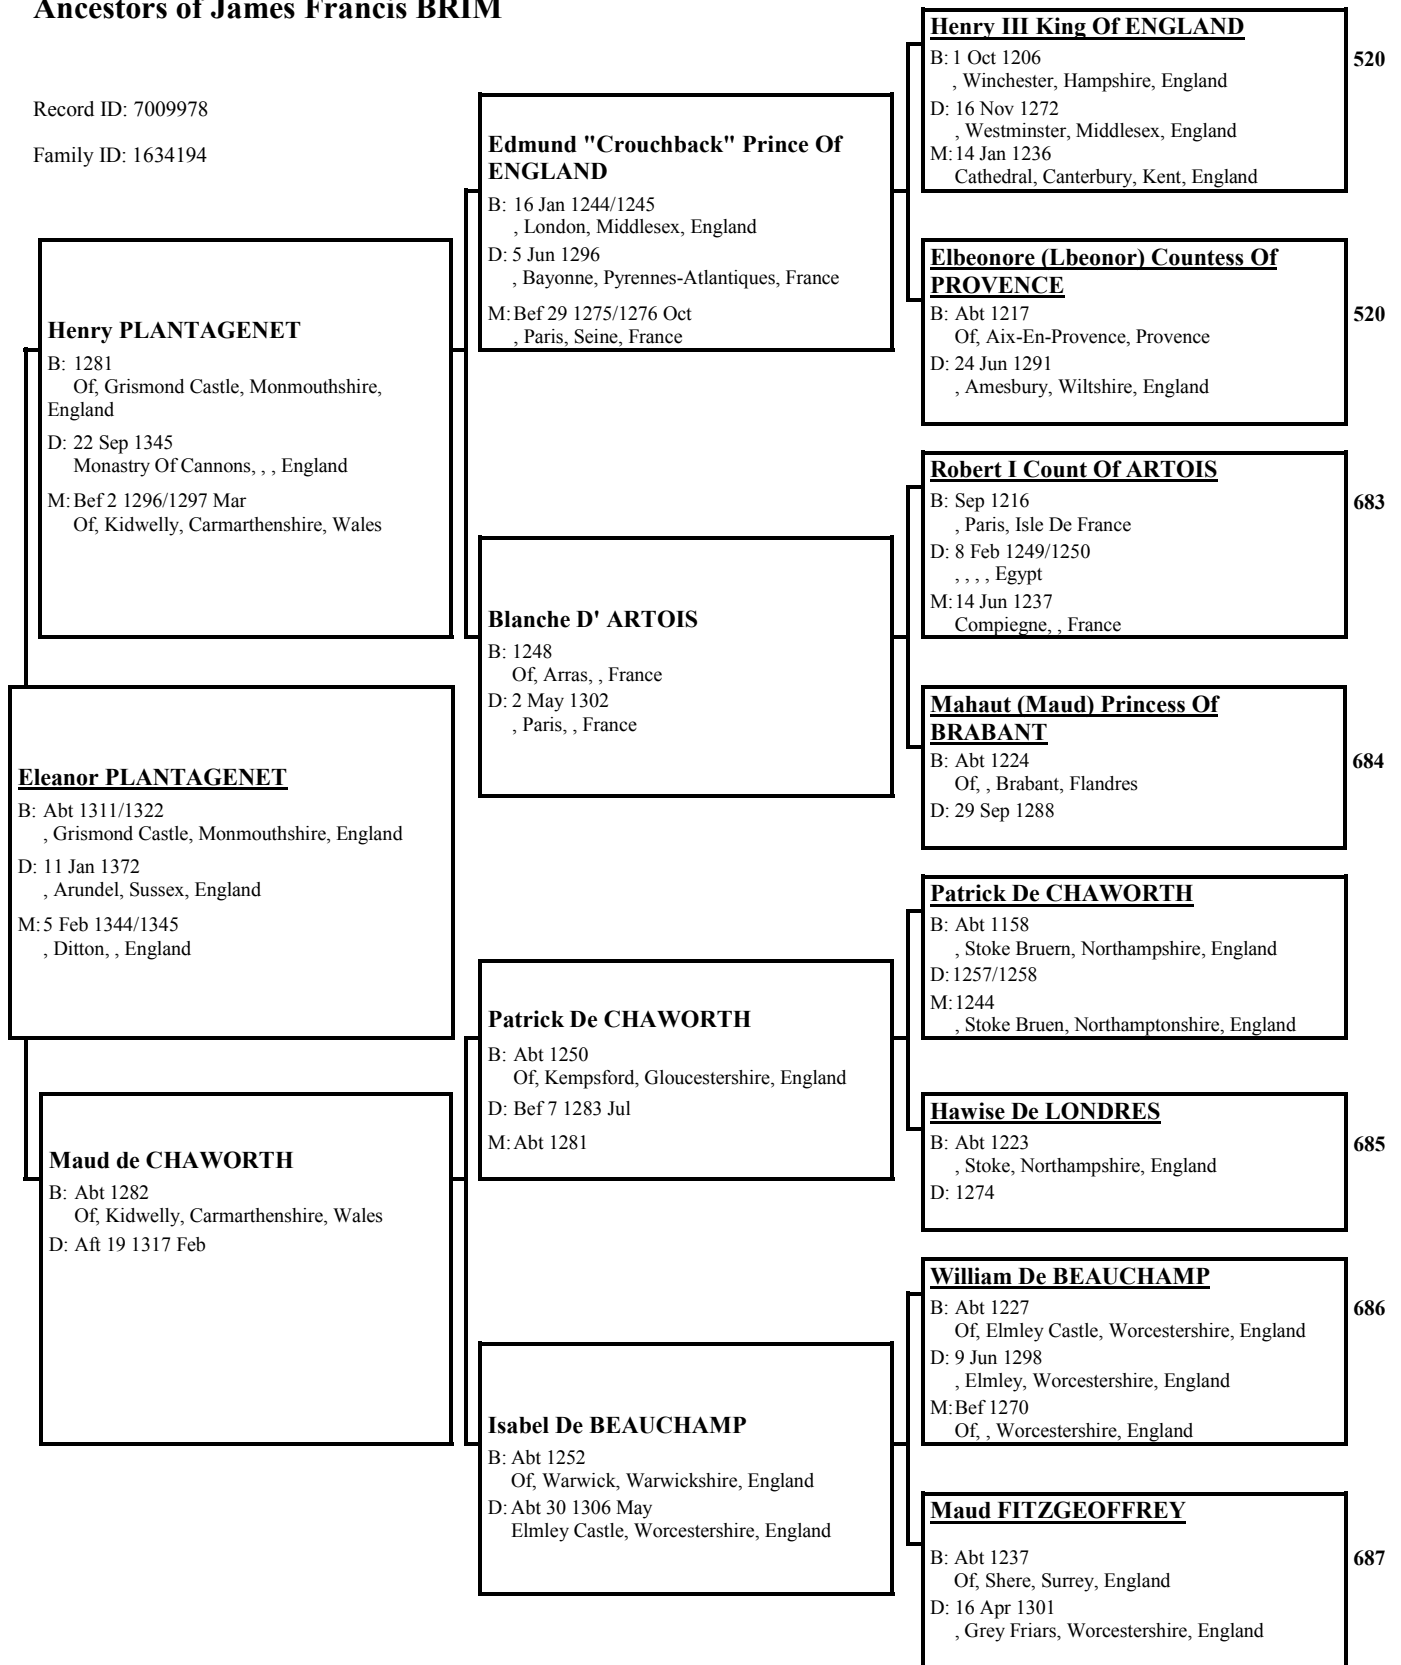

Ancestors of James Francis BRIM

Record ID: 7009978

Family ID: 1634194

40