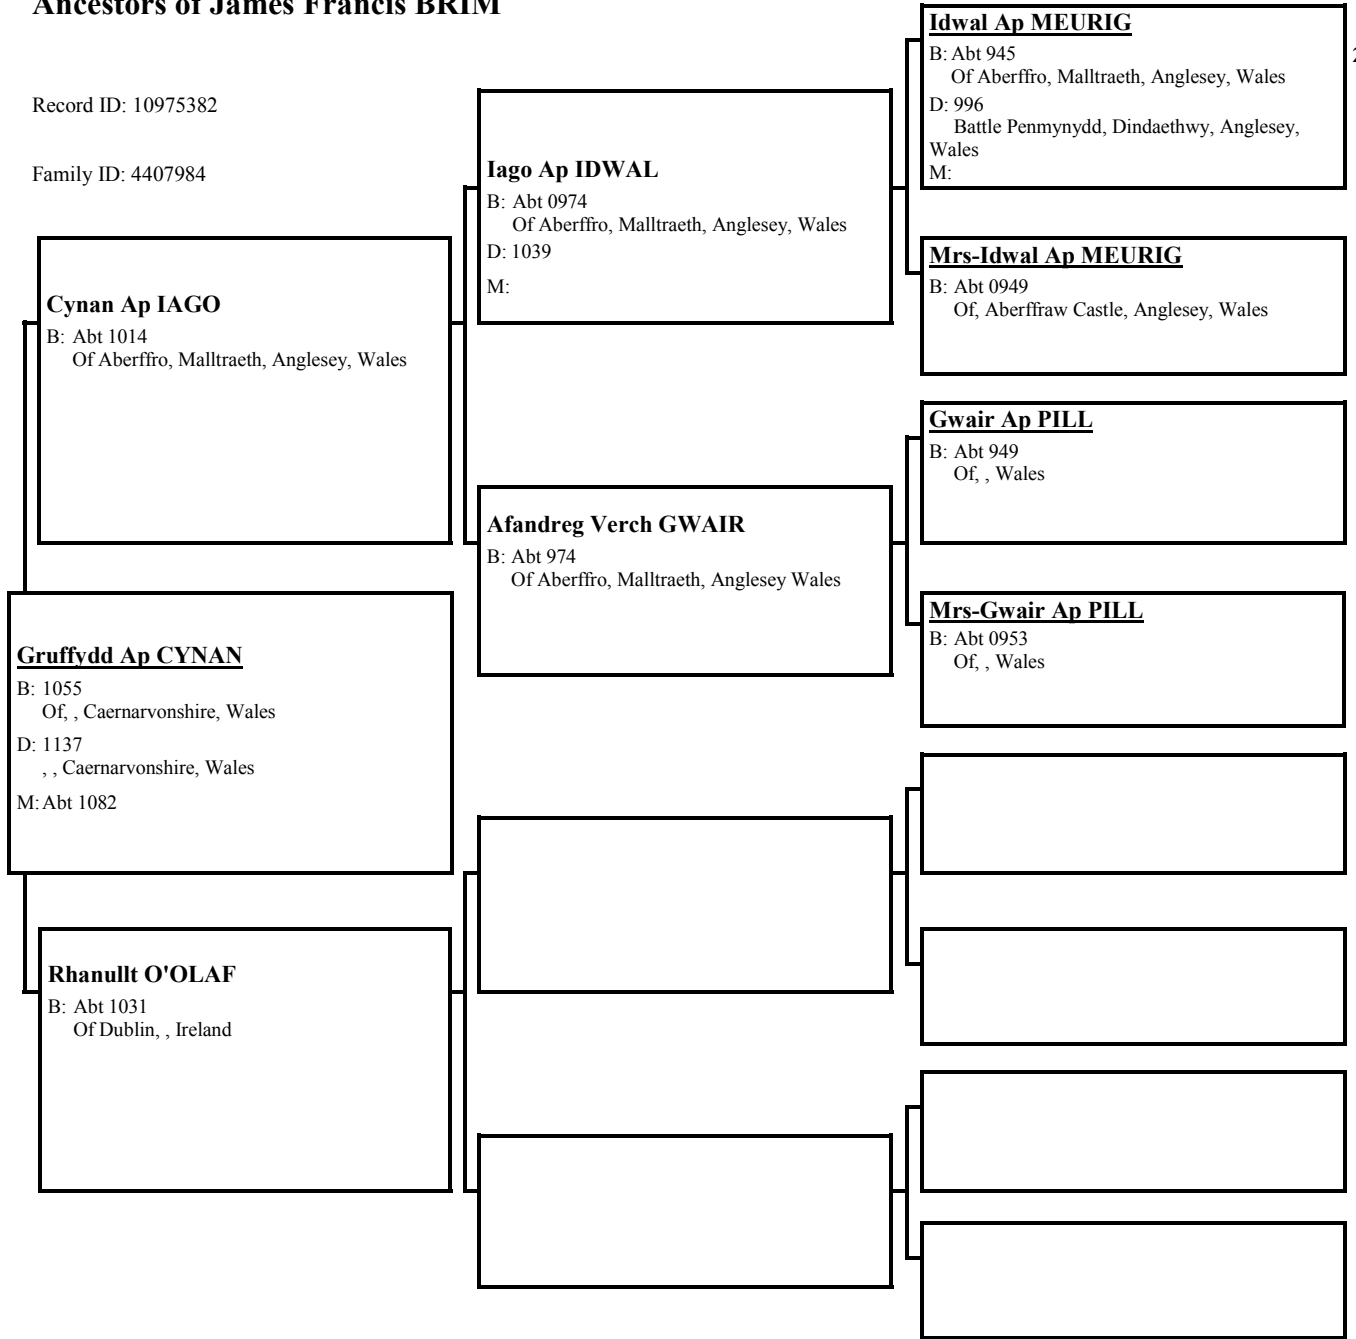

Ancestors of James Francis BRIM

Record ID: 10975382

Family ID: 4407984

222

233