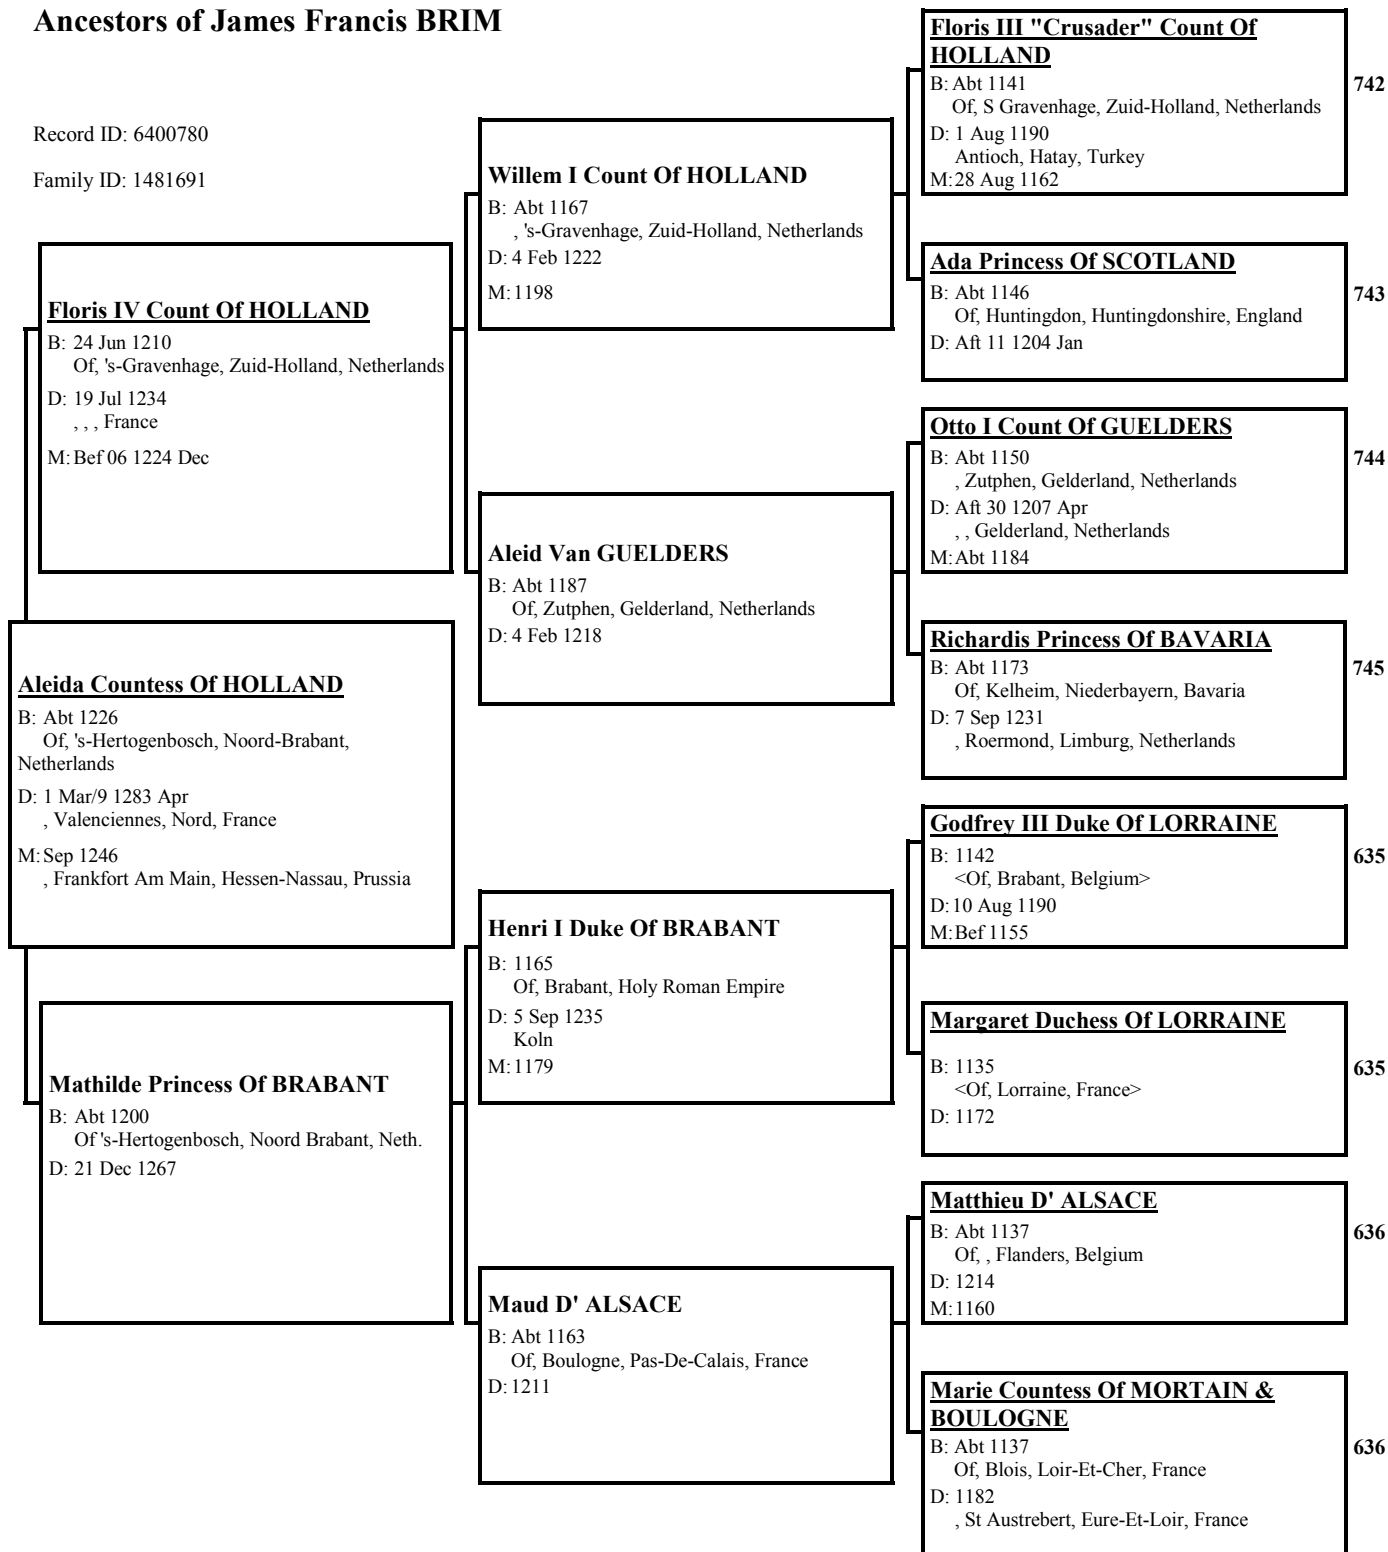

Ancestors of James Francis BRIM

Record ID: 6400780

Family ID: 1481691

524