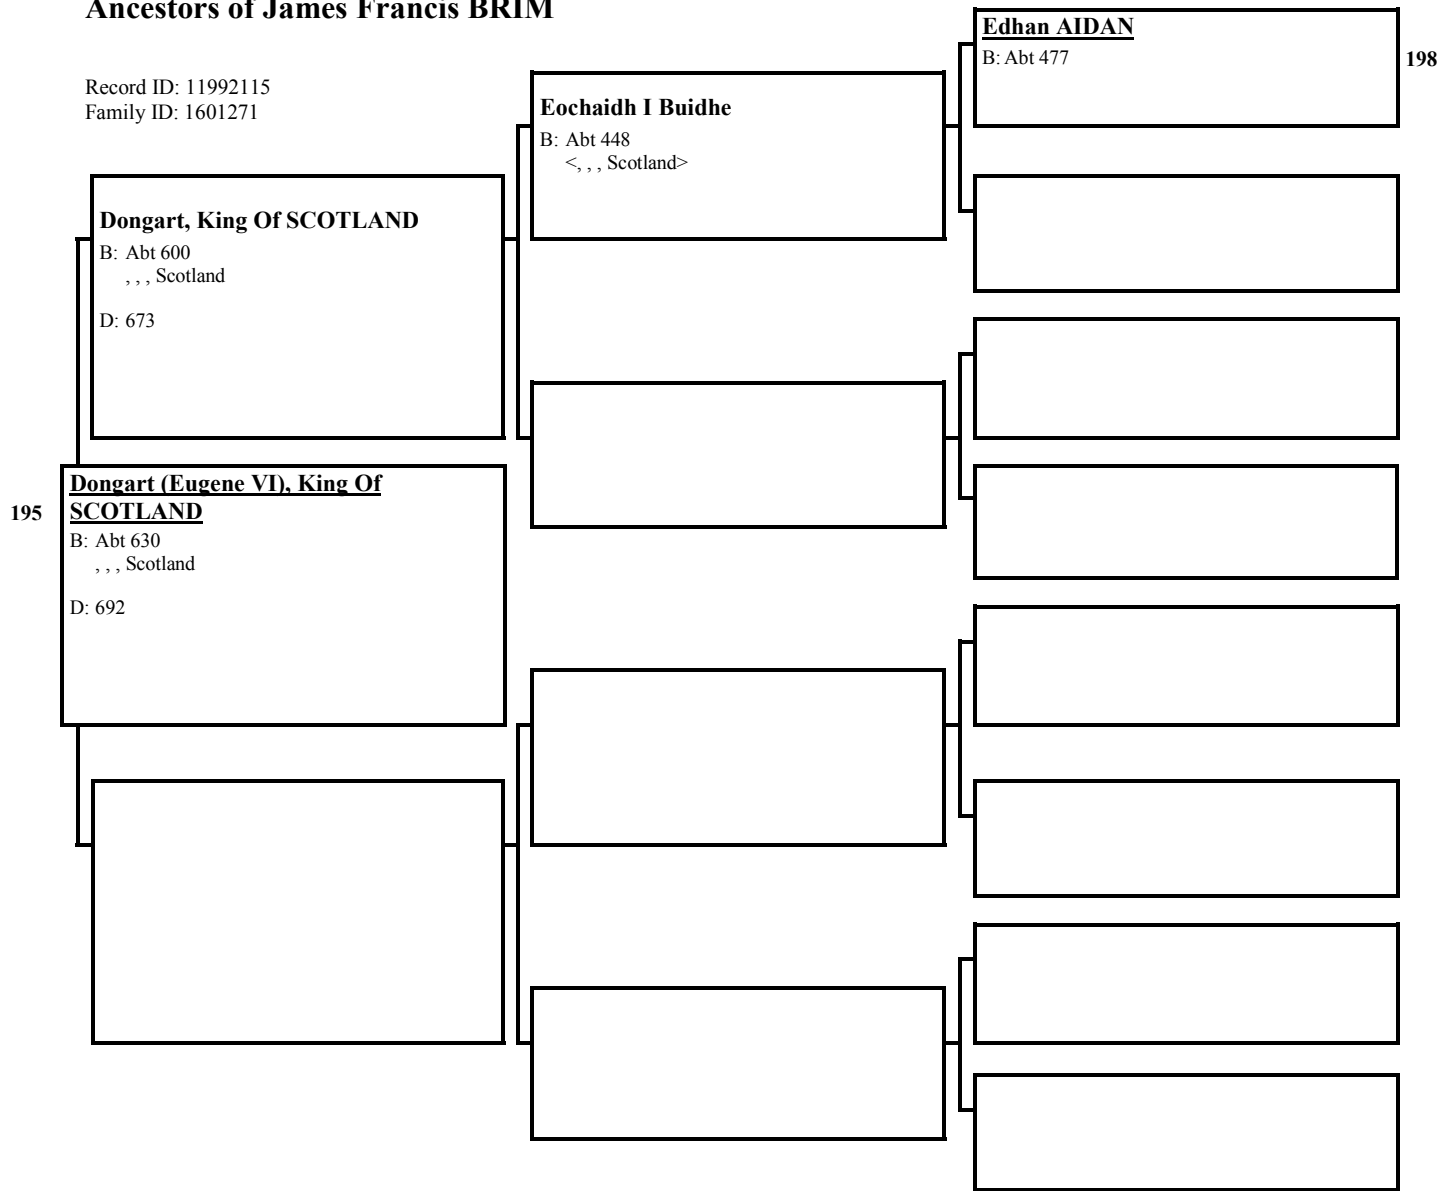

Ancestors of James Francis BRIM

Record ID: 11992115
Family ID: 1601271