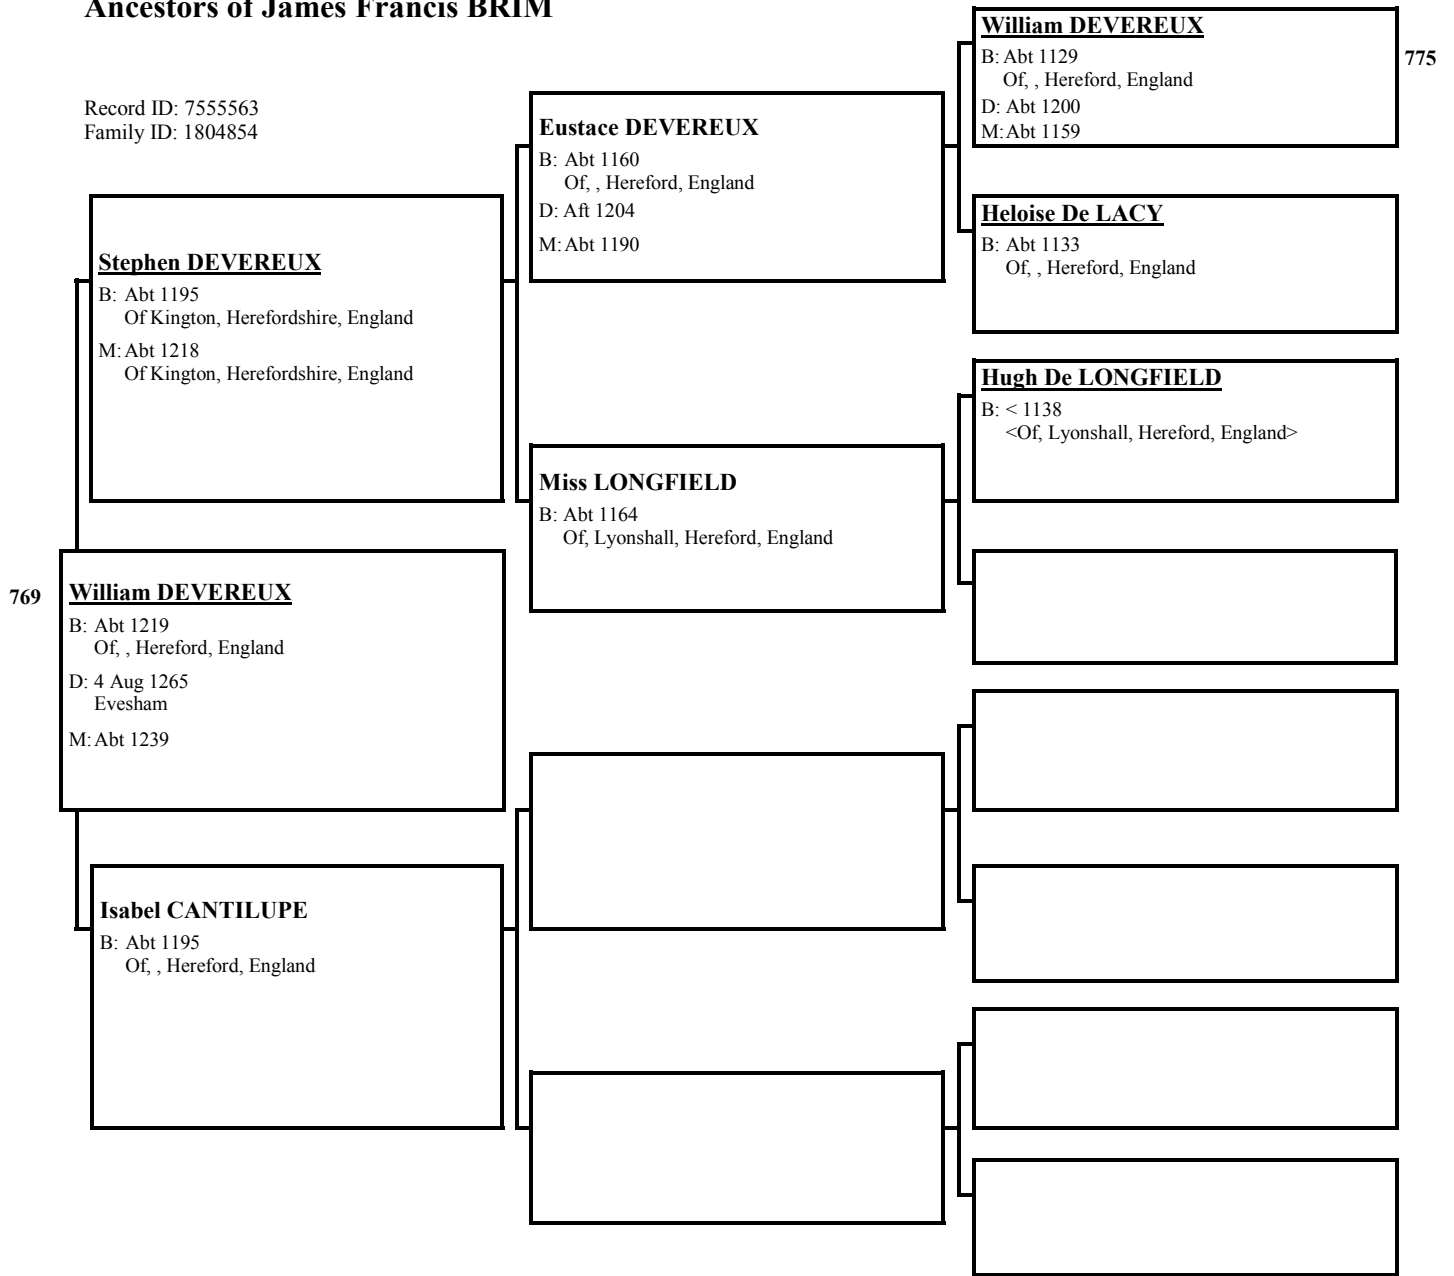

Ancestors of James Francis BRIM

Record ID: 7555563
Family ID: 1804854