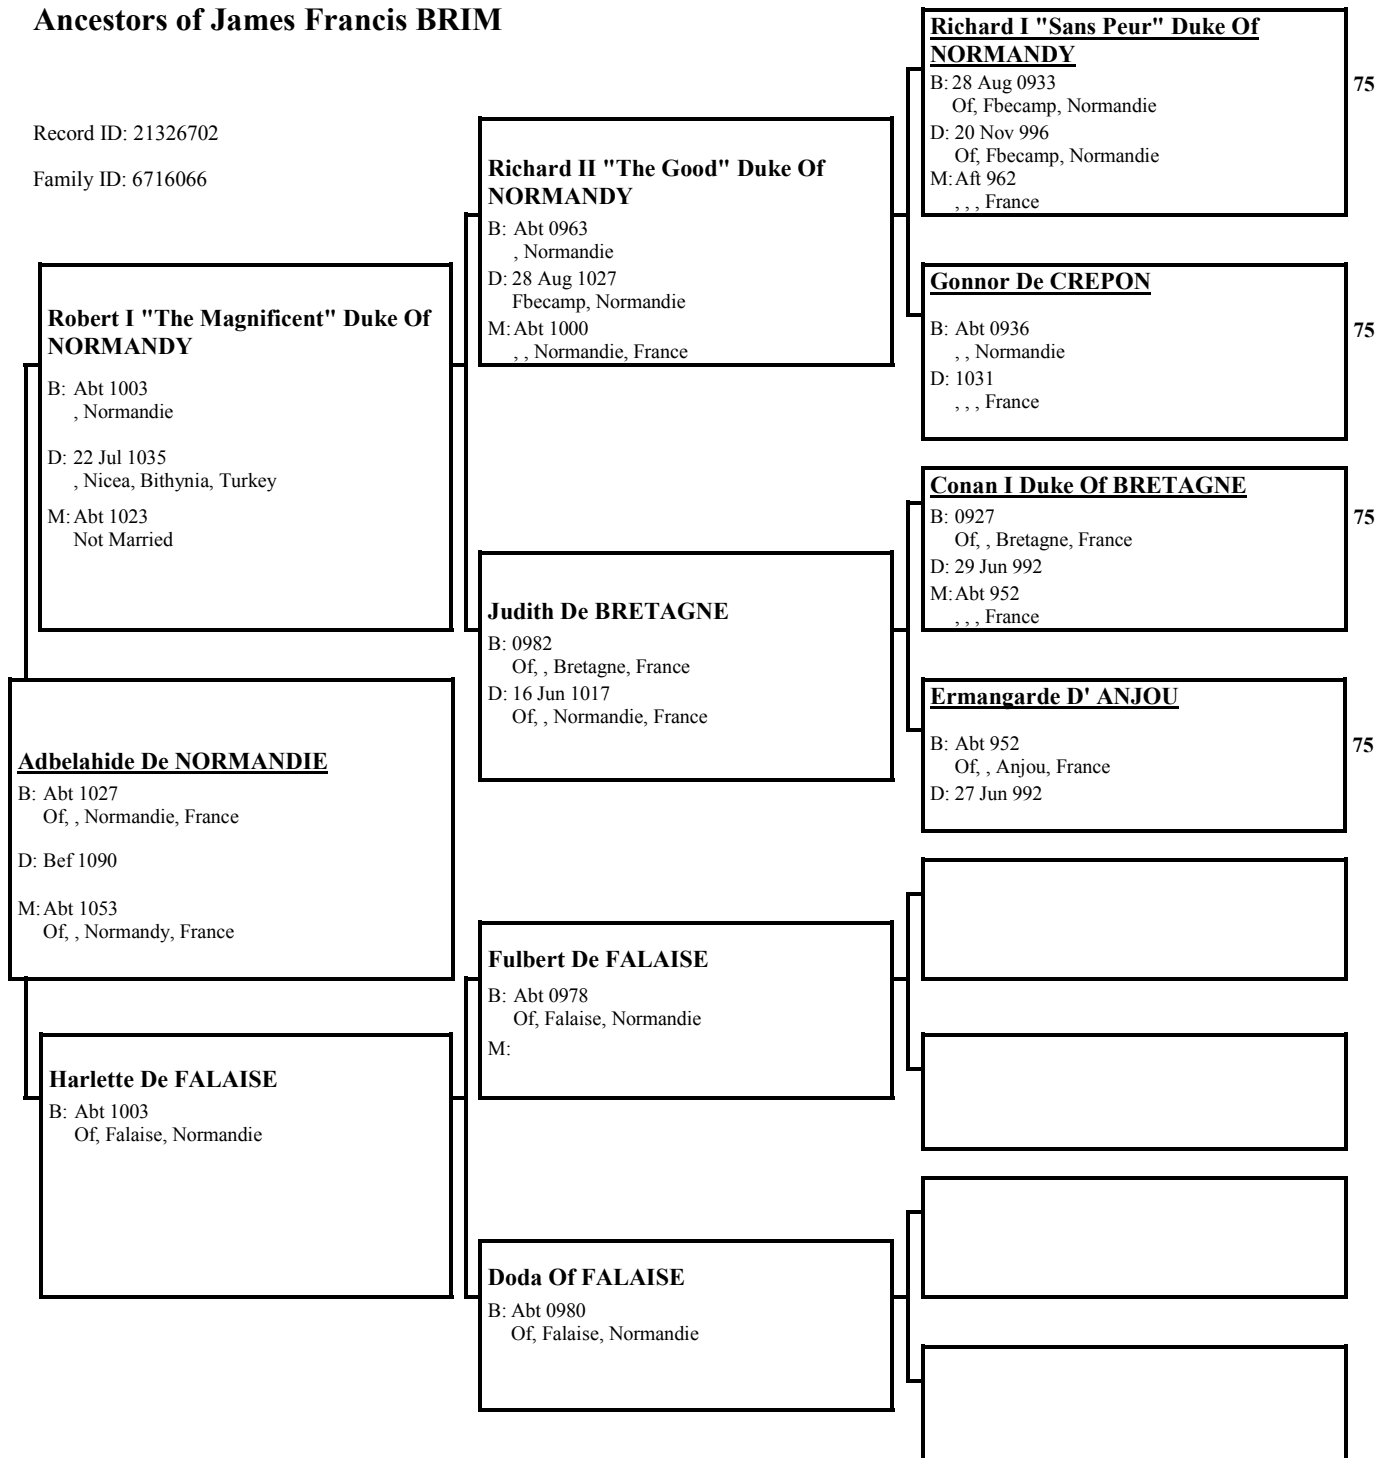

Ancestors of James Francis BRIM

Record ID: 21326702

Family ID: 6716066

465