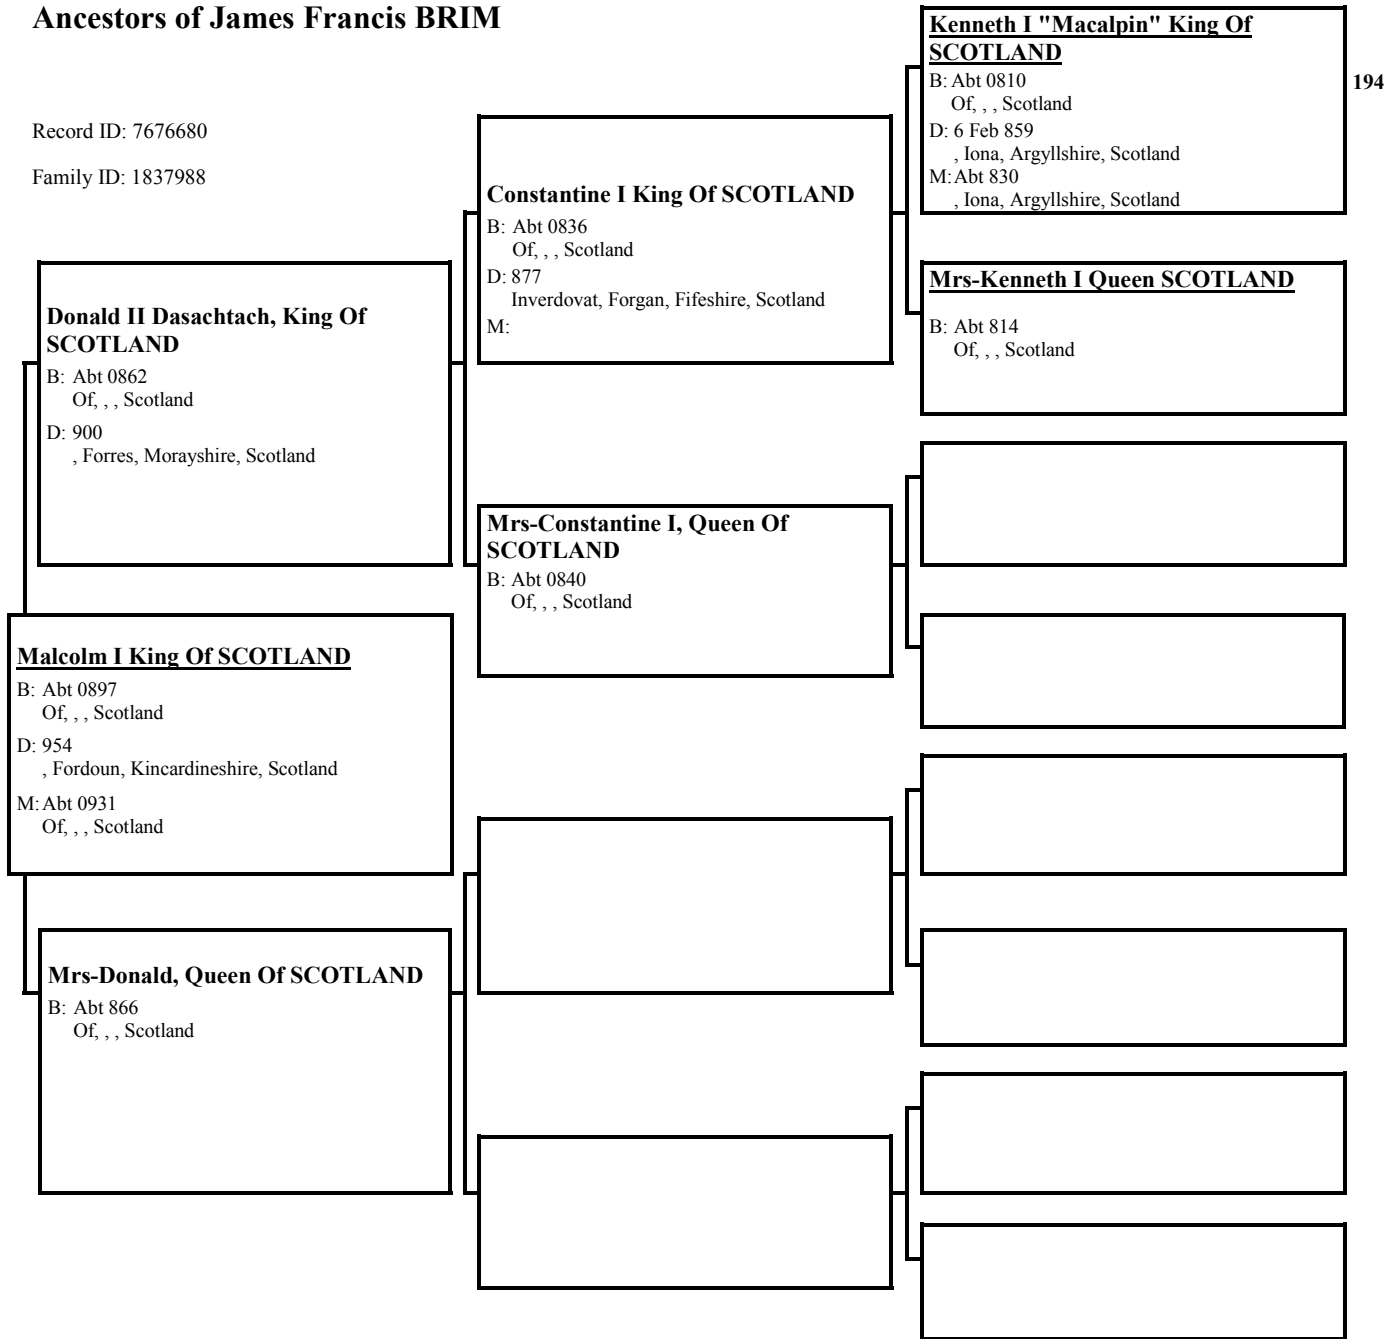

Ancestors of James Francis BRIM

Record ID: 7676680

Family ID: 1837988

187

194