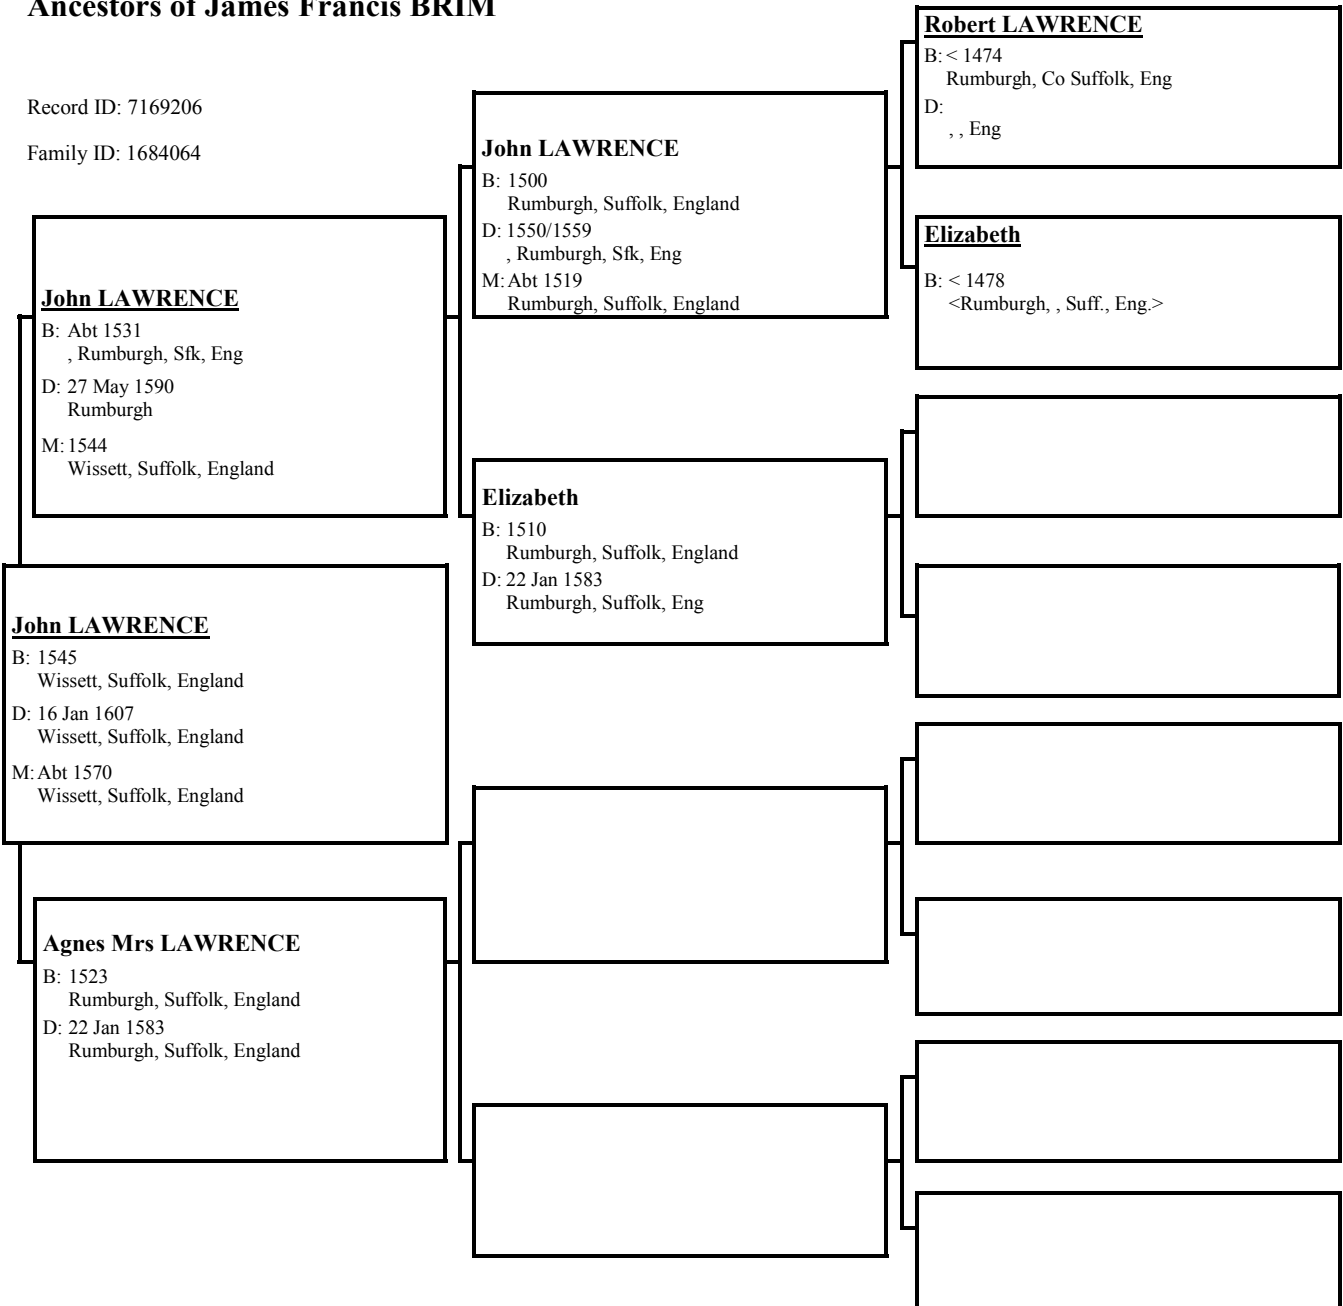

Ancestors of James Francis BRIM

Record ID: 7169206

Family ID: 1684064

19