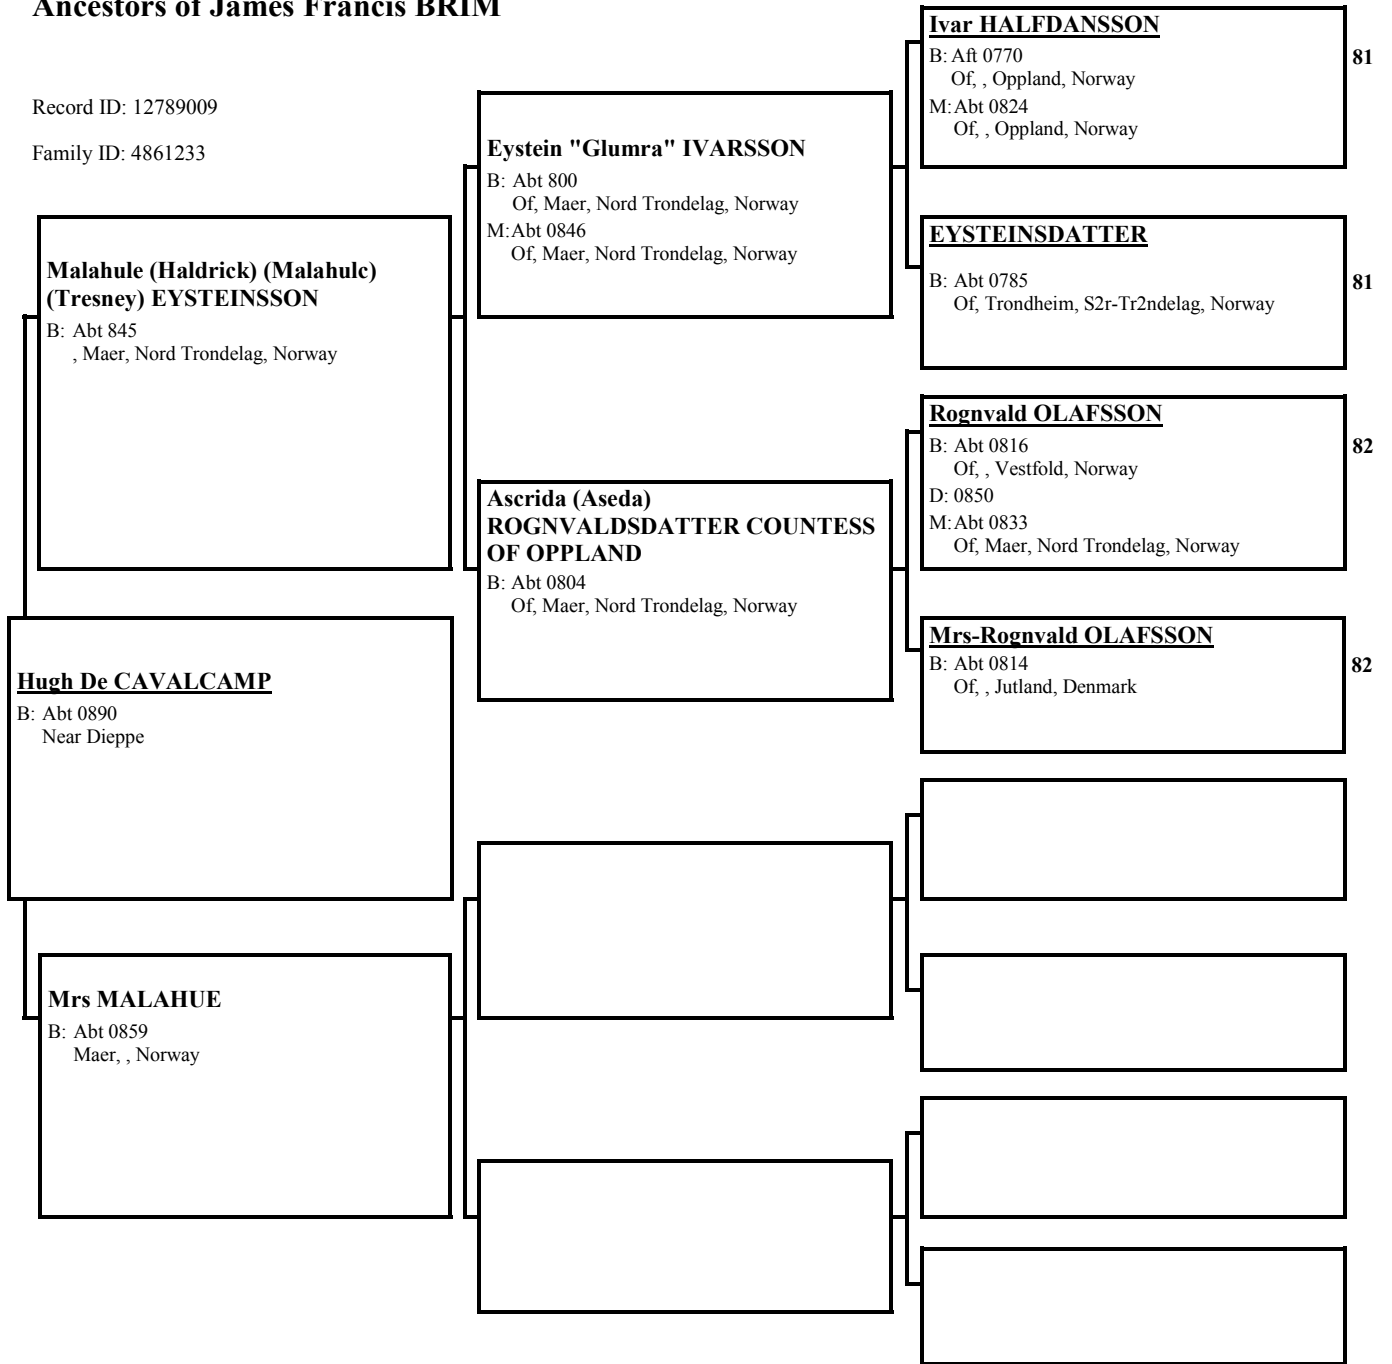

Ancestors of James Francis BRIM

Record ID: 12789009

Family ID: 4861233

457