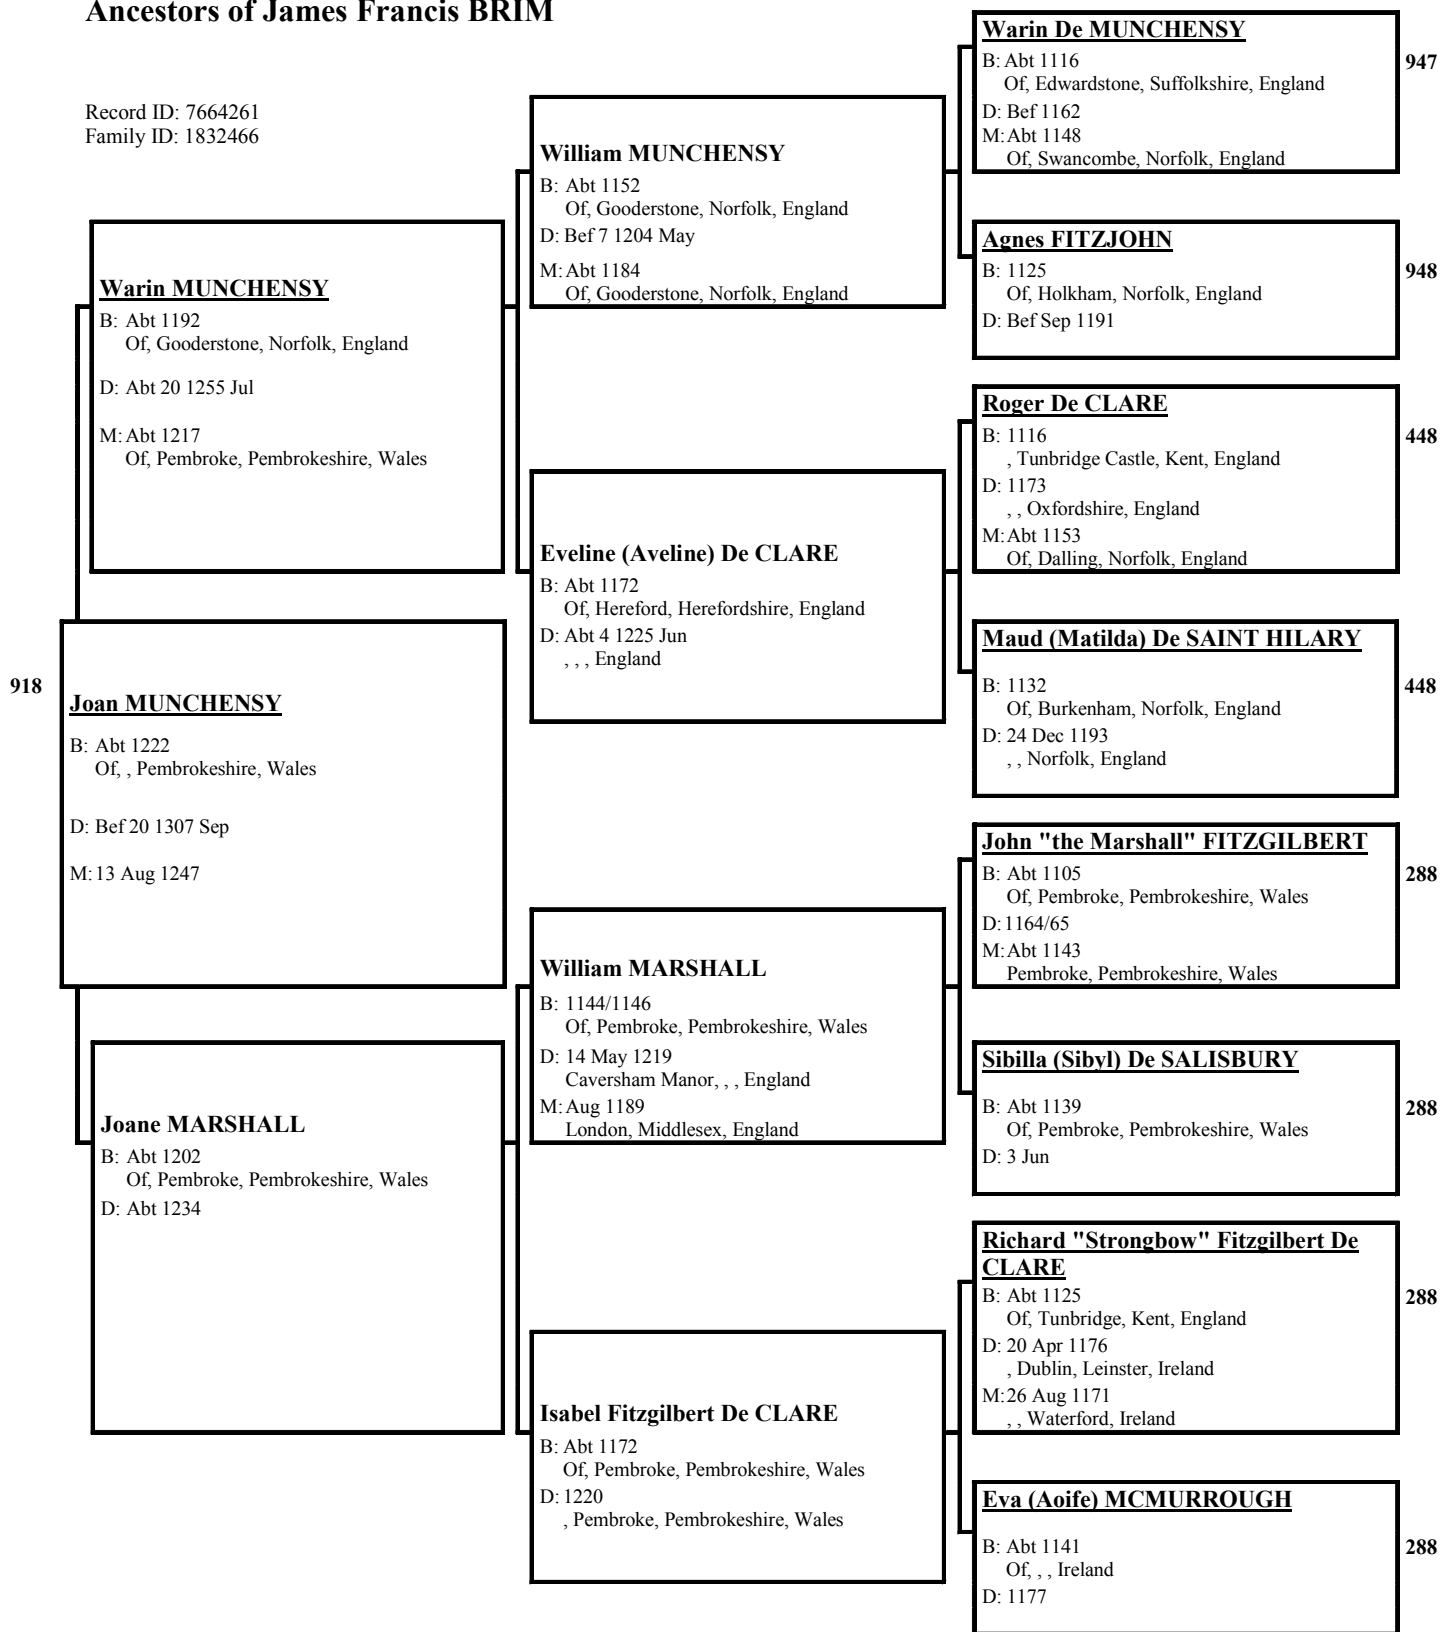

Ancestors of James Francis BRIM

Record ID: 7664261
Family ID: 1832466