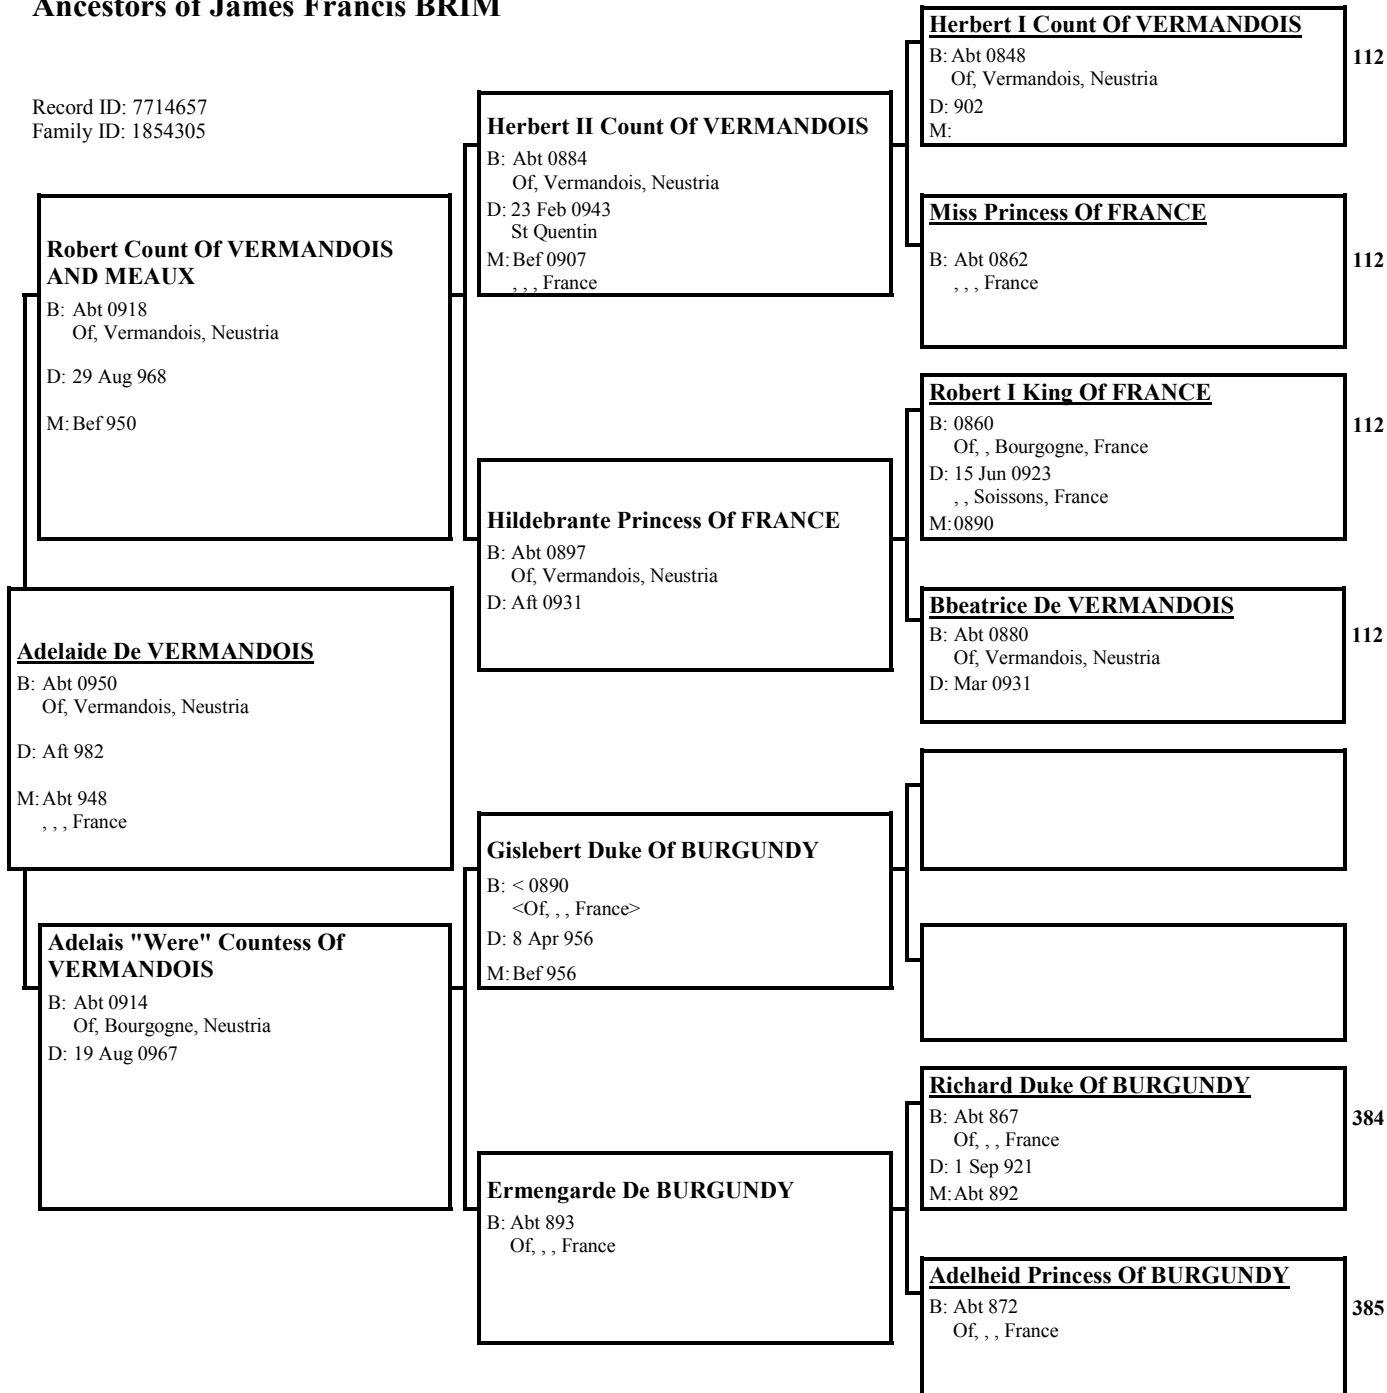

Ancestors of James Francis BRIM

Record ID: 7714657
Family ID: 1854305

374