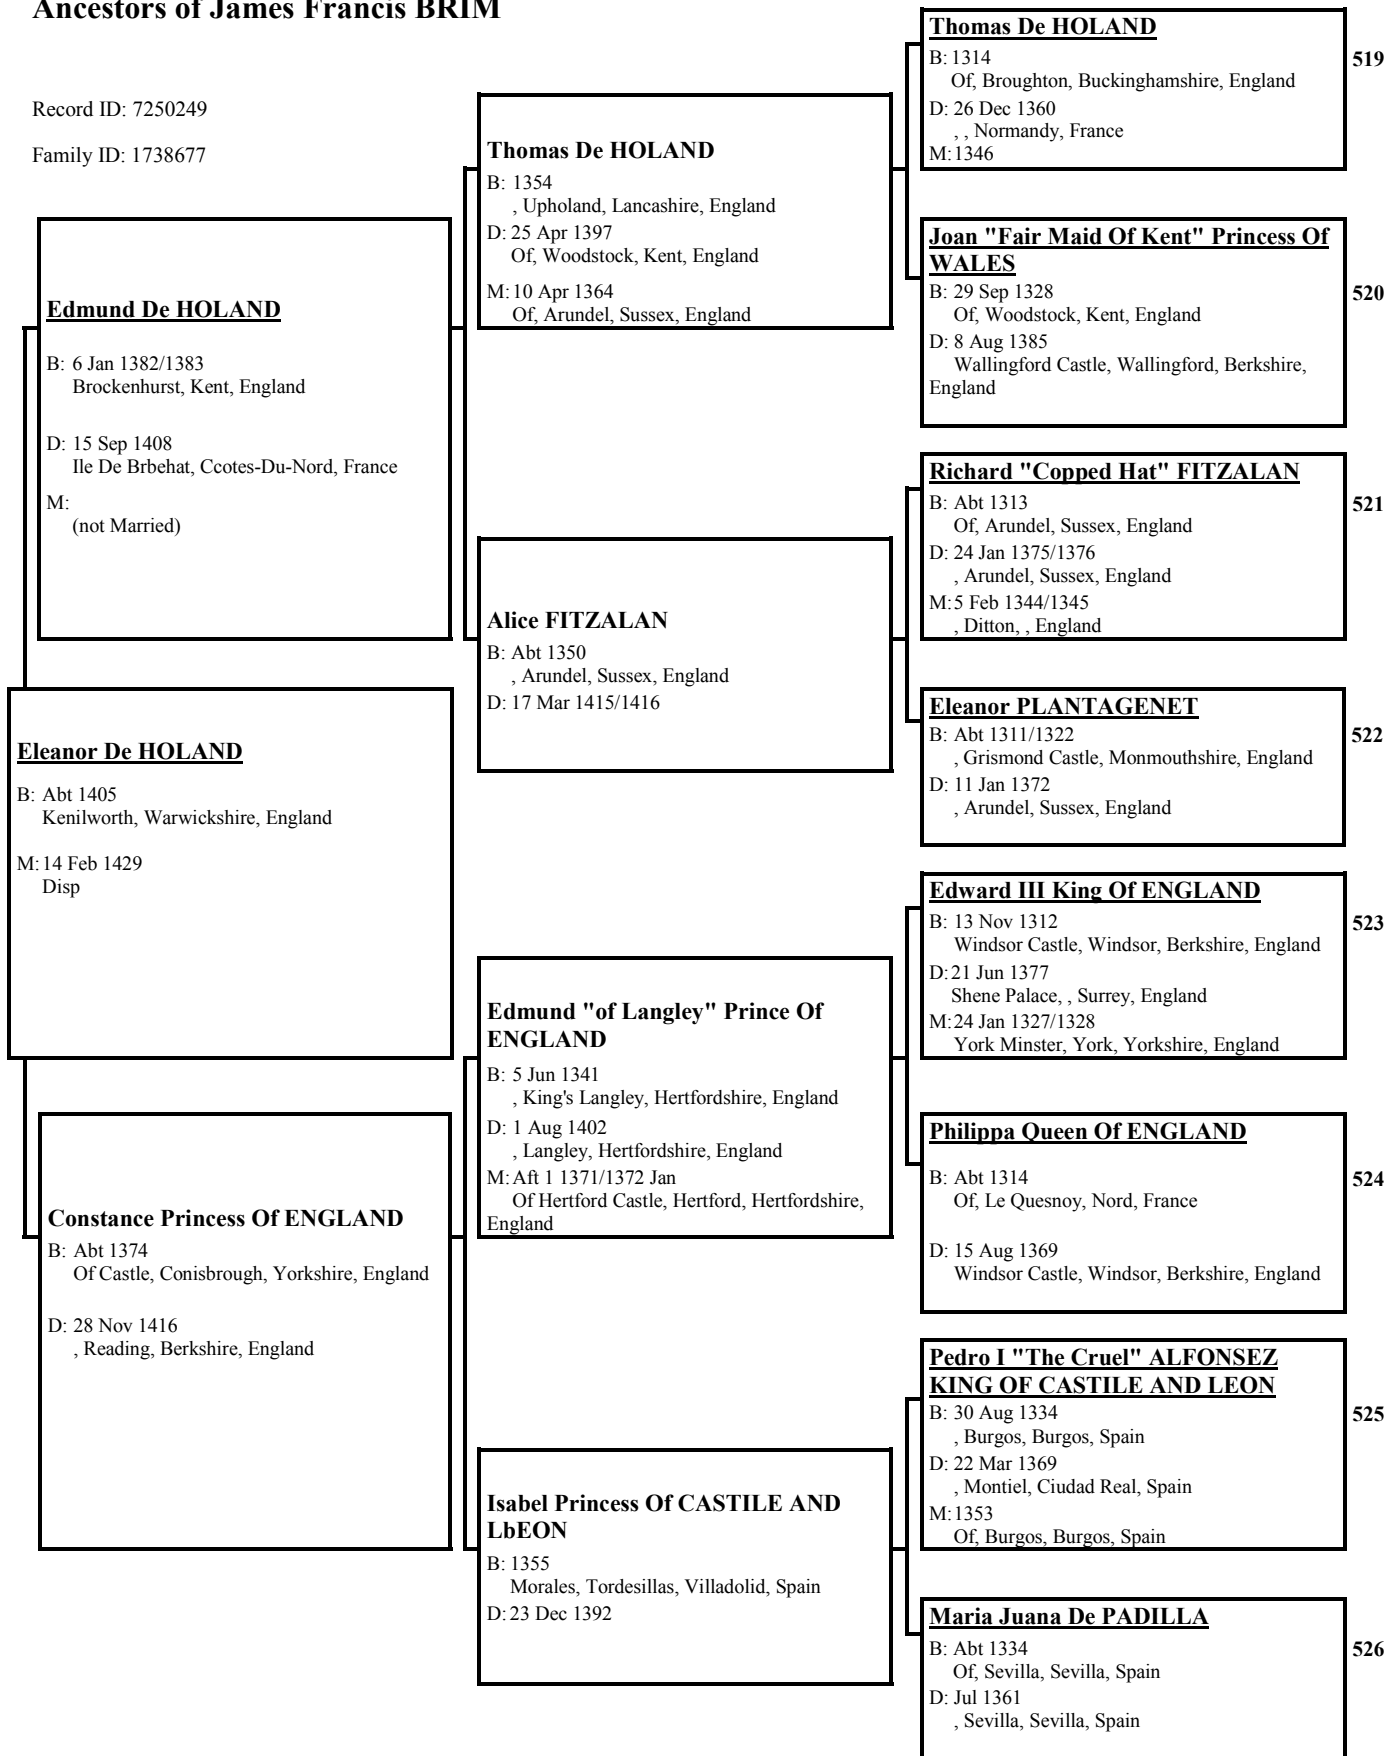

Ancestors of James Francis BRIM

Record ID: 7250249

Family ID: 1738677

33