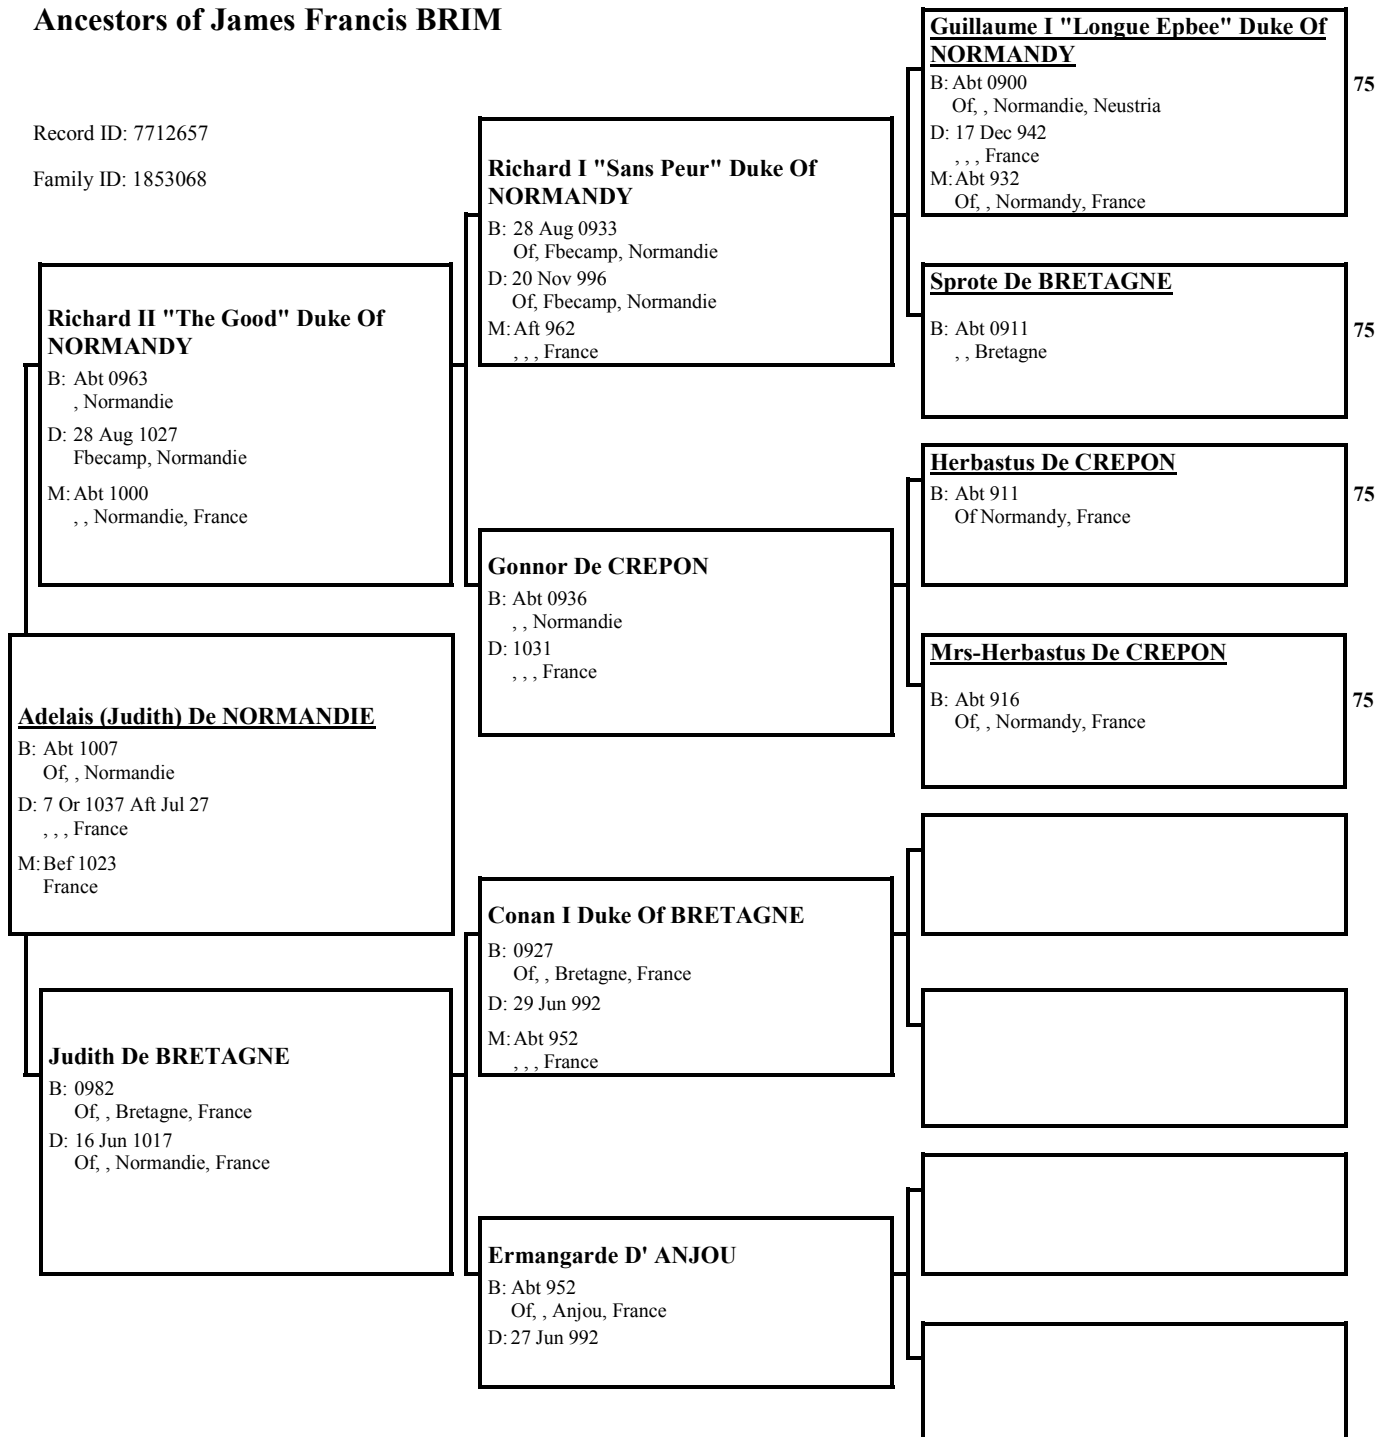

Ancestors of James Francis BRIM

Record ID: 7712657

Family ID: 1853068

362