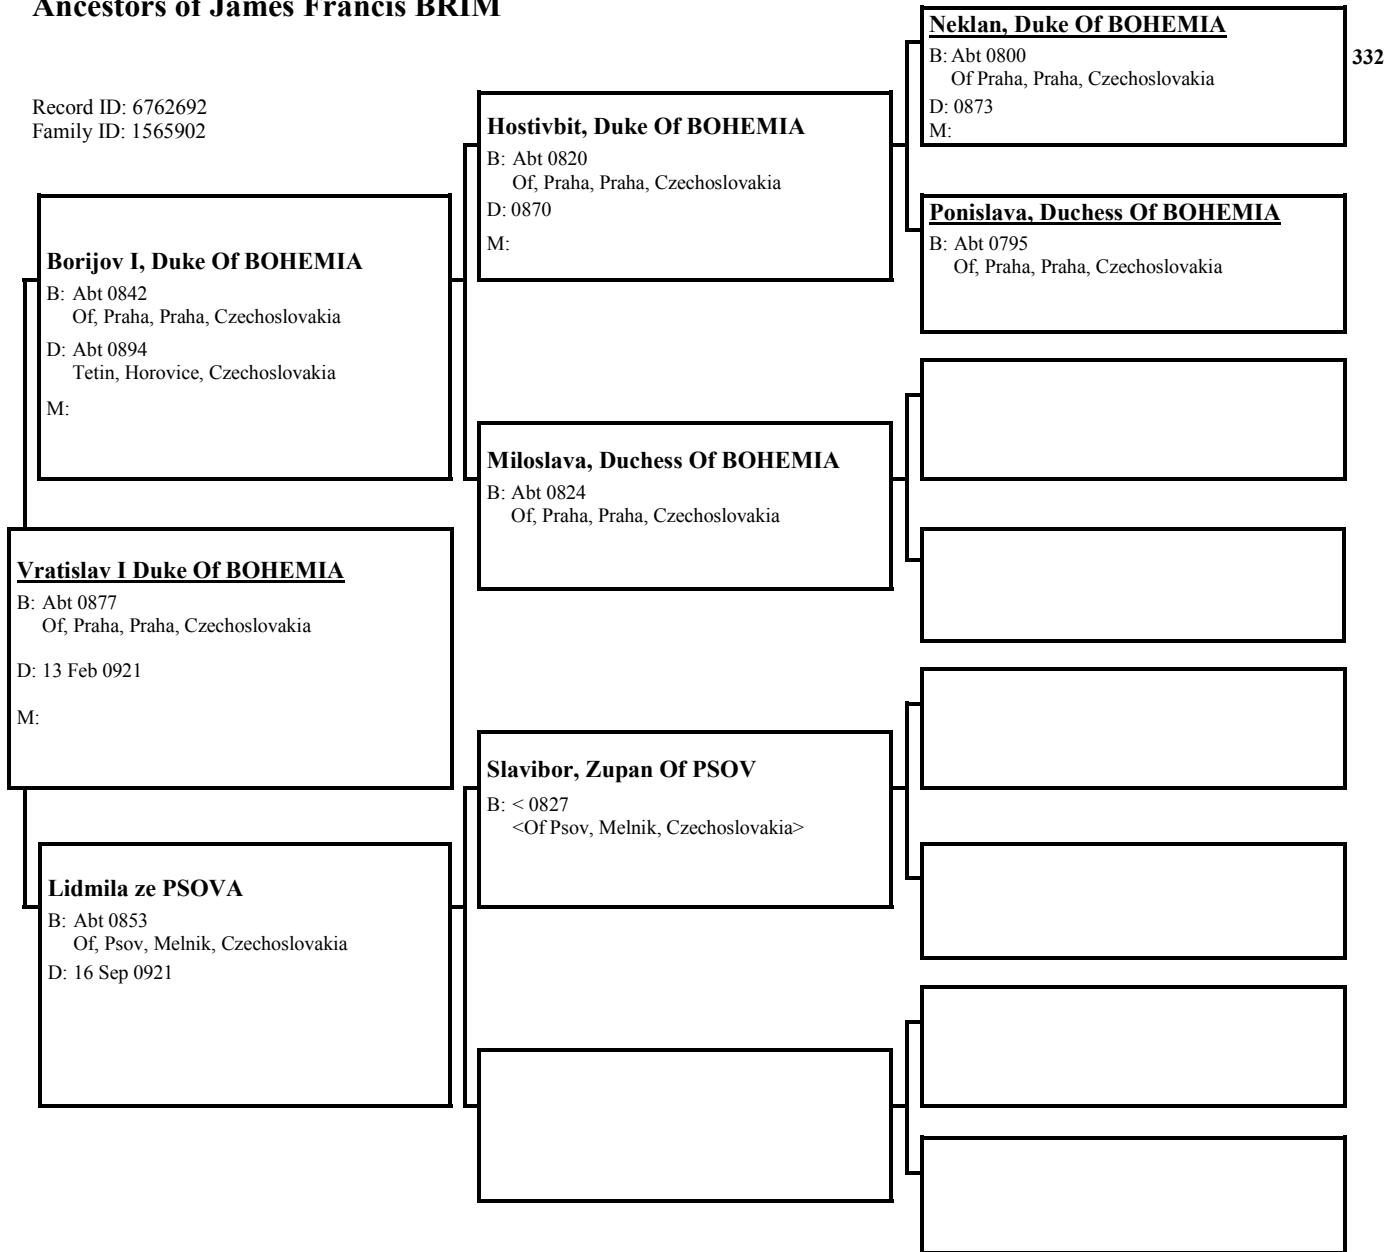

Ancestors of James Francis BRIM

Record ID: 6762692
Family ID: 1565902

310