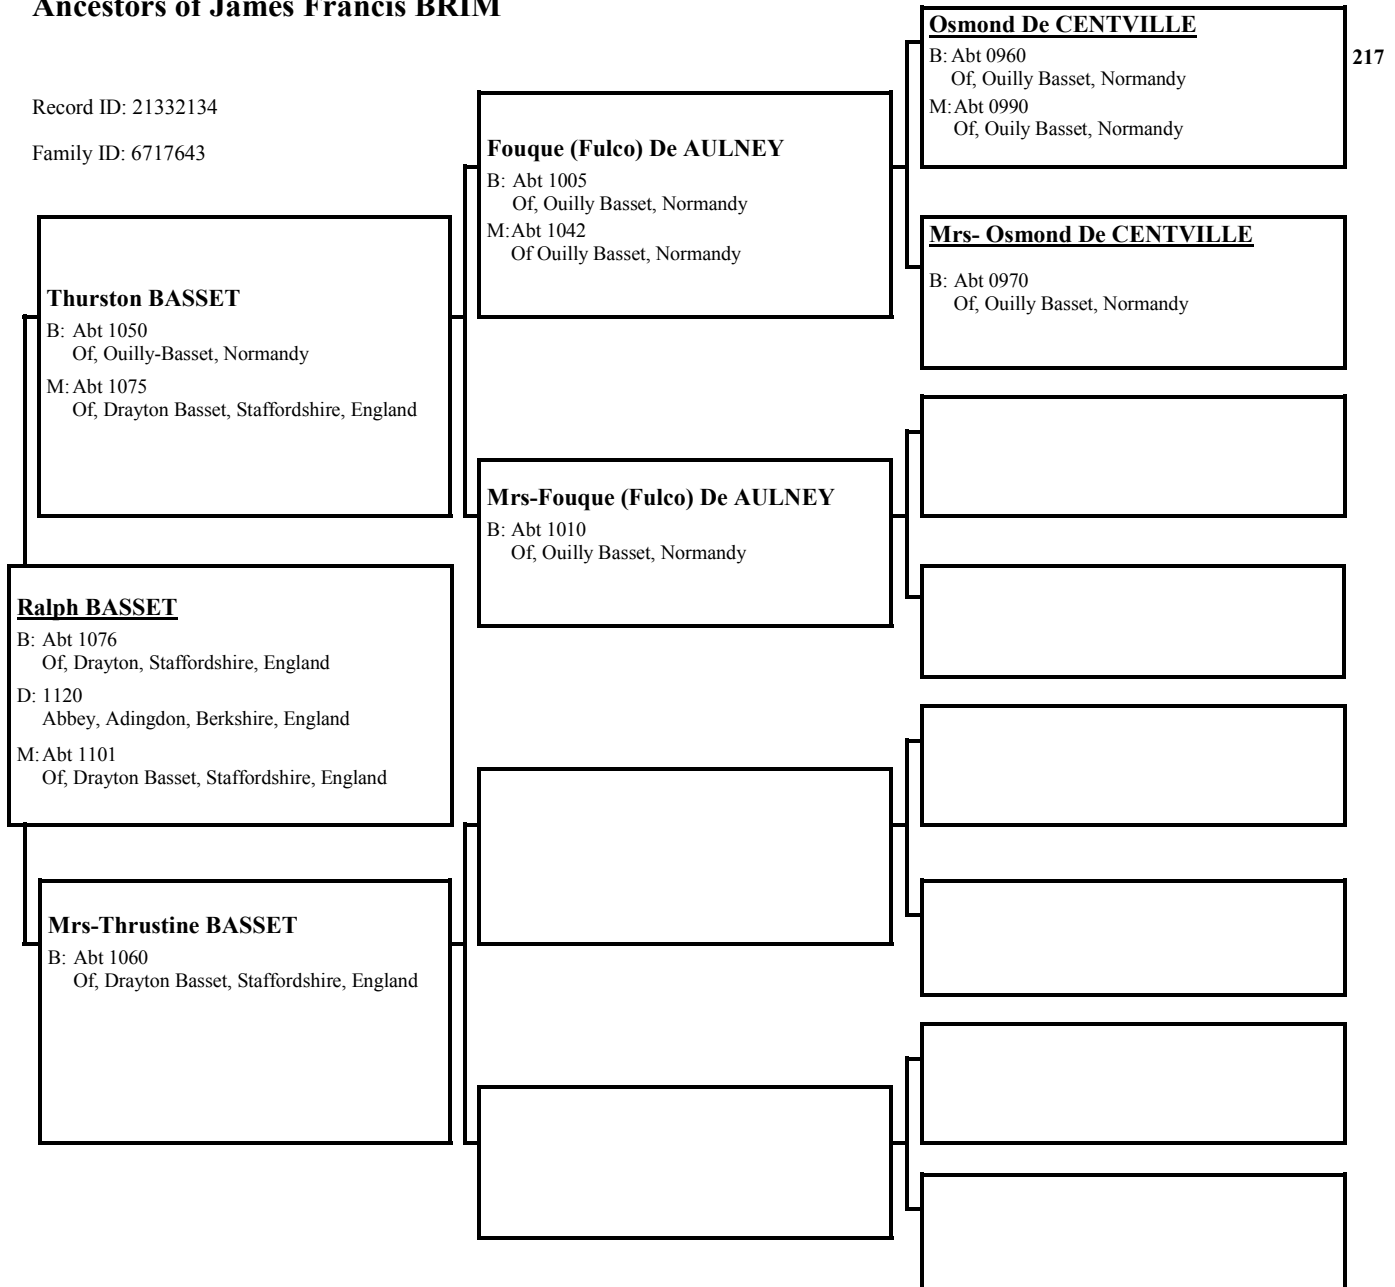

Ancestors of James Francis BRIM

Record ID: 21332134

Family ID: 6717643

68