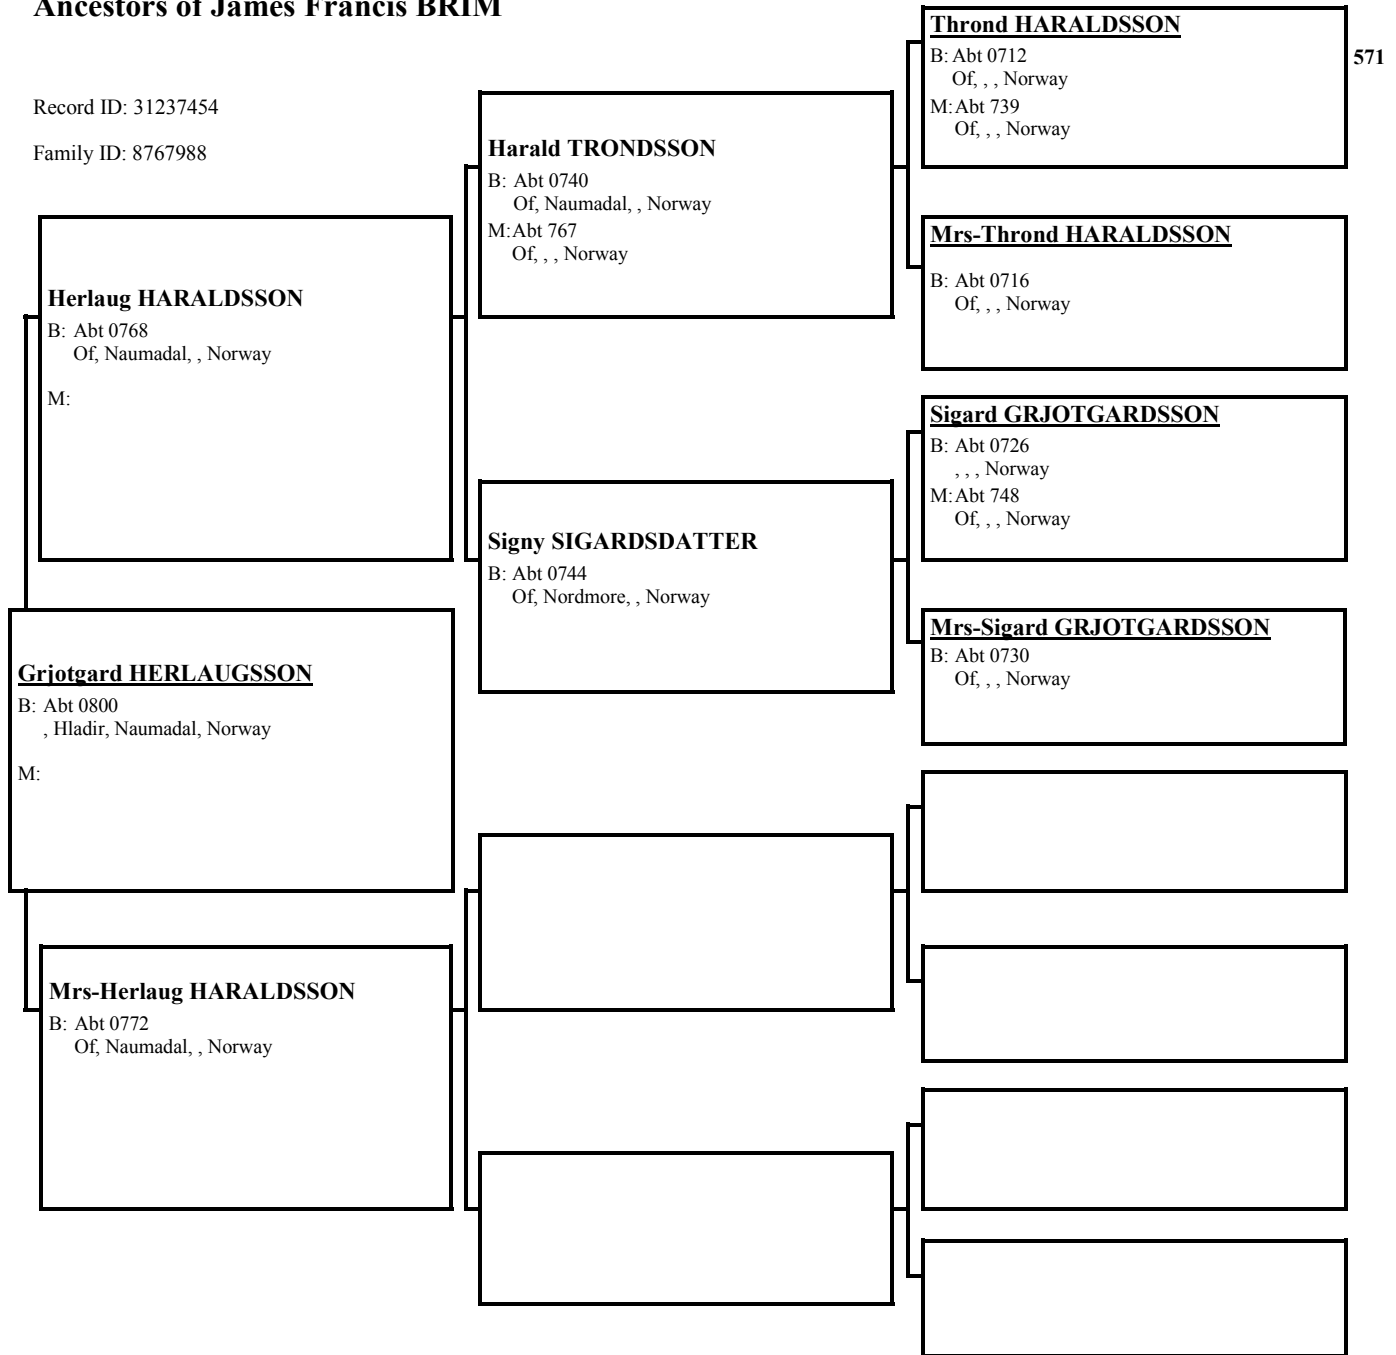

Ancestors of James Francis BRIM

Record ID: 31237454

Family ID: 8767988

567