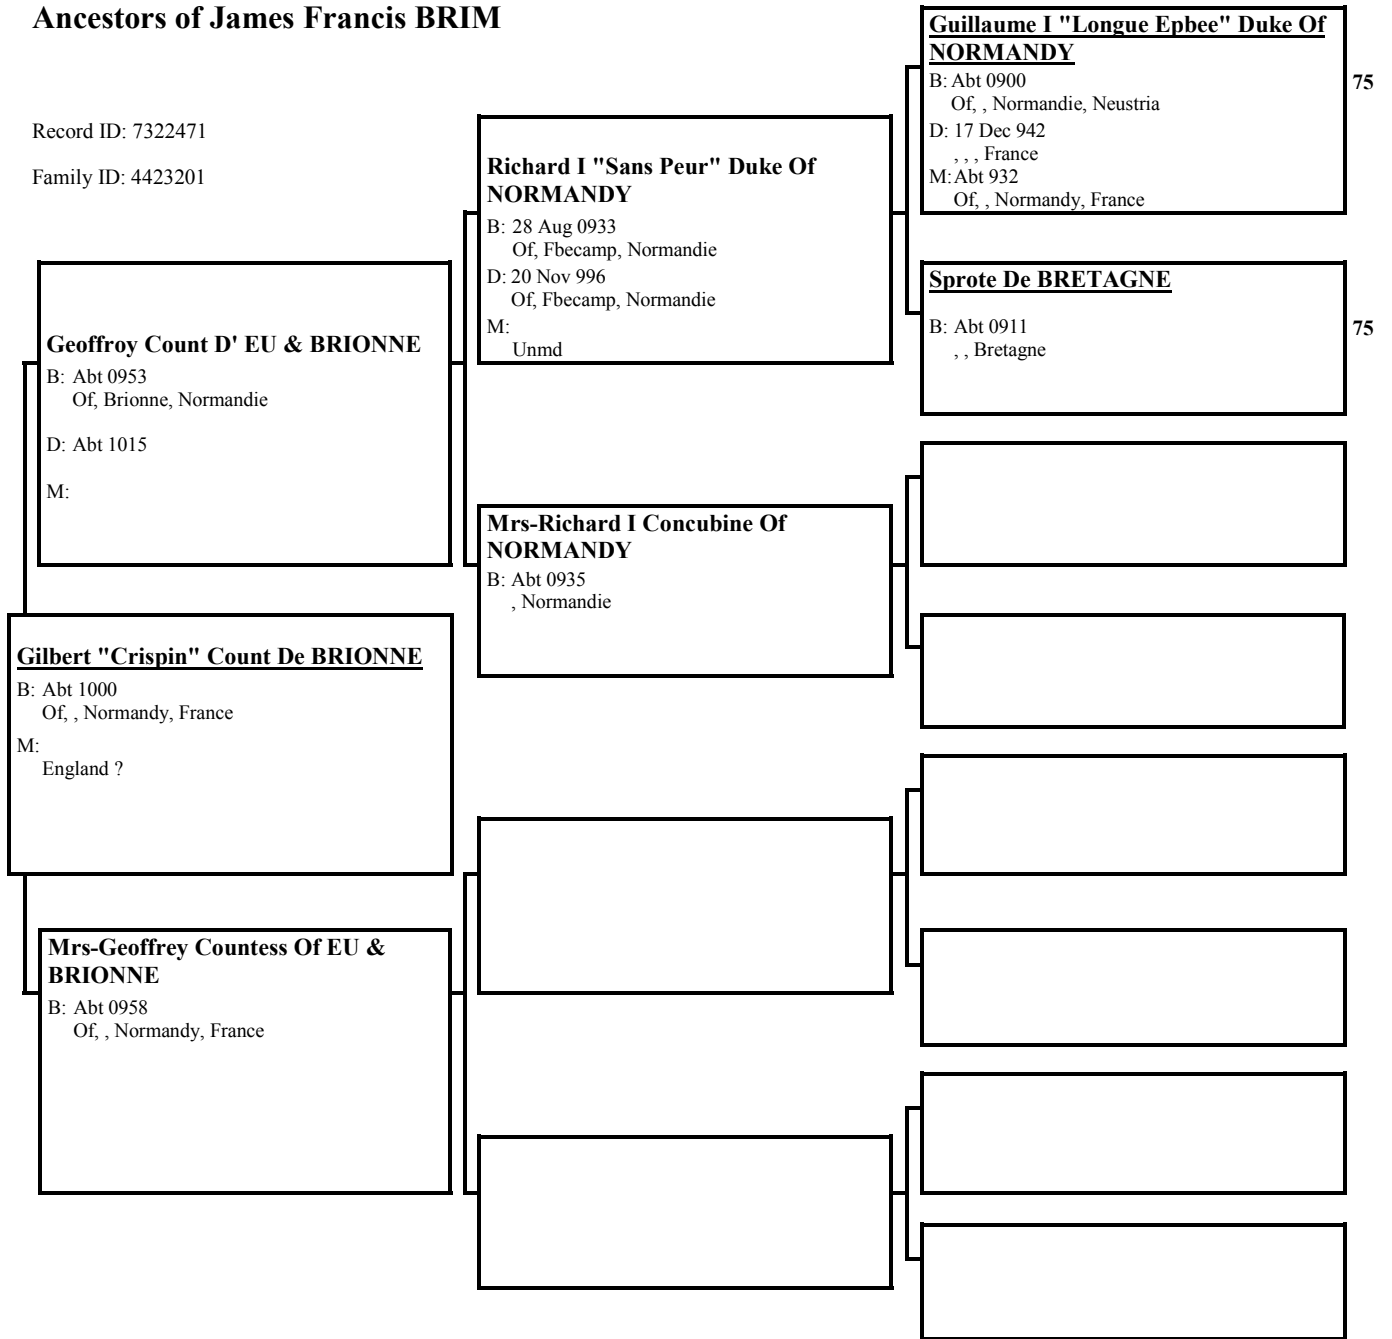

Ancestors of James Francis BRIM

Record ID: 7322471

Family ID: 4423201

290