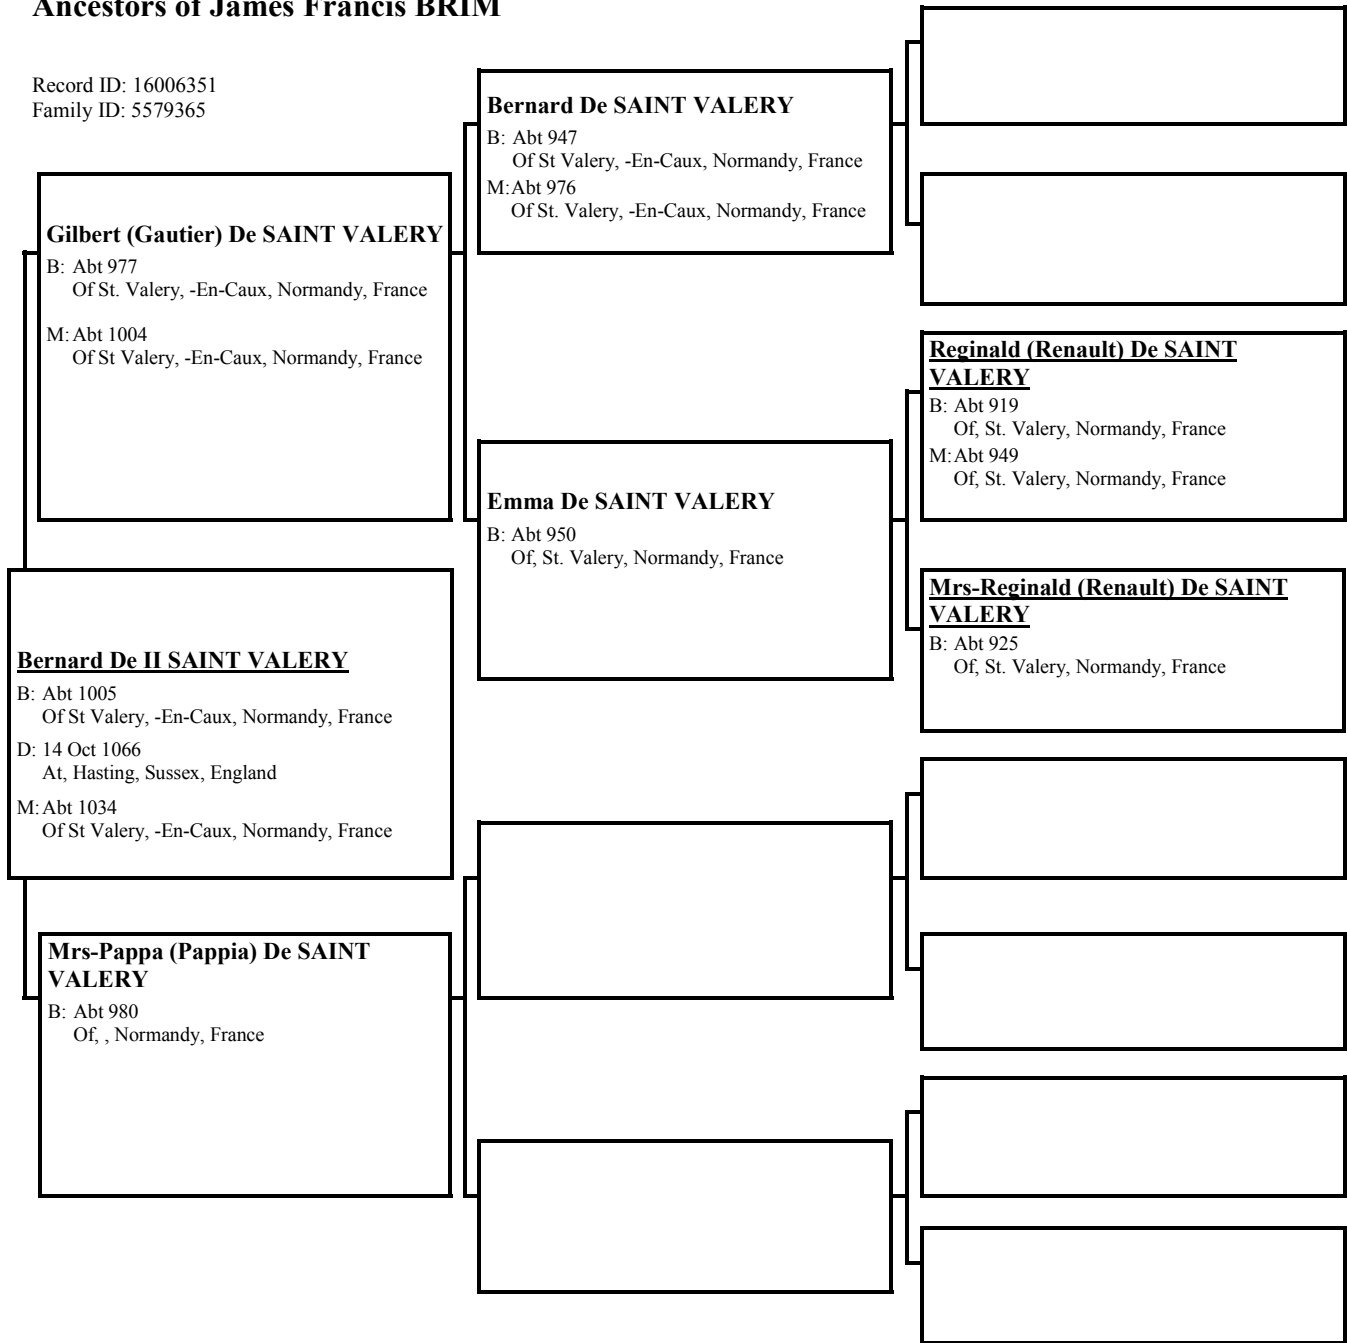

Ancestors of James Francis BRIM

Record ID: 16006351
Family ID: 5579365

355