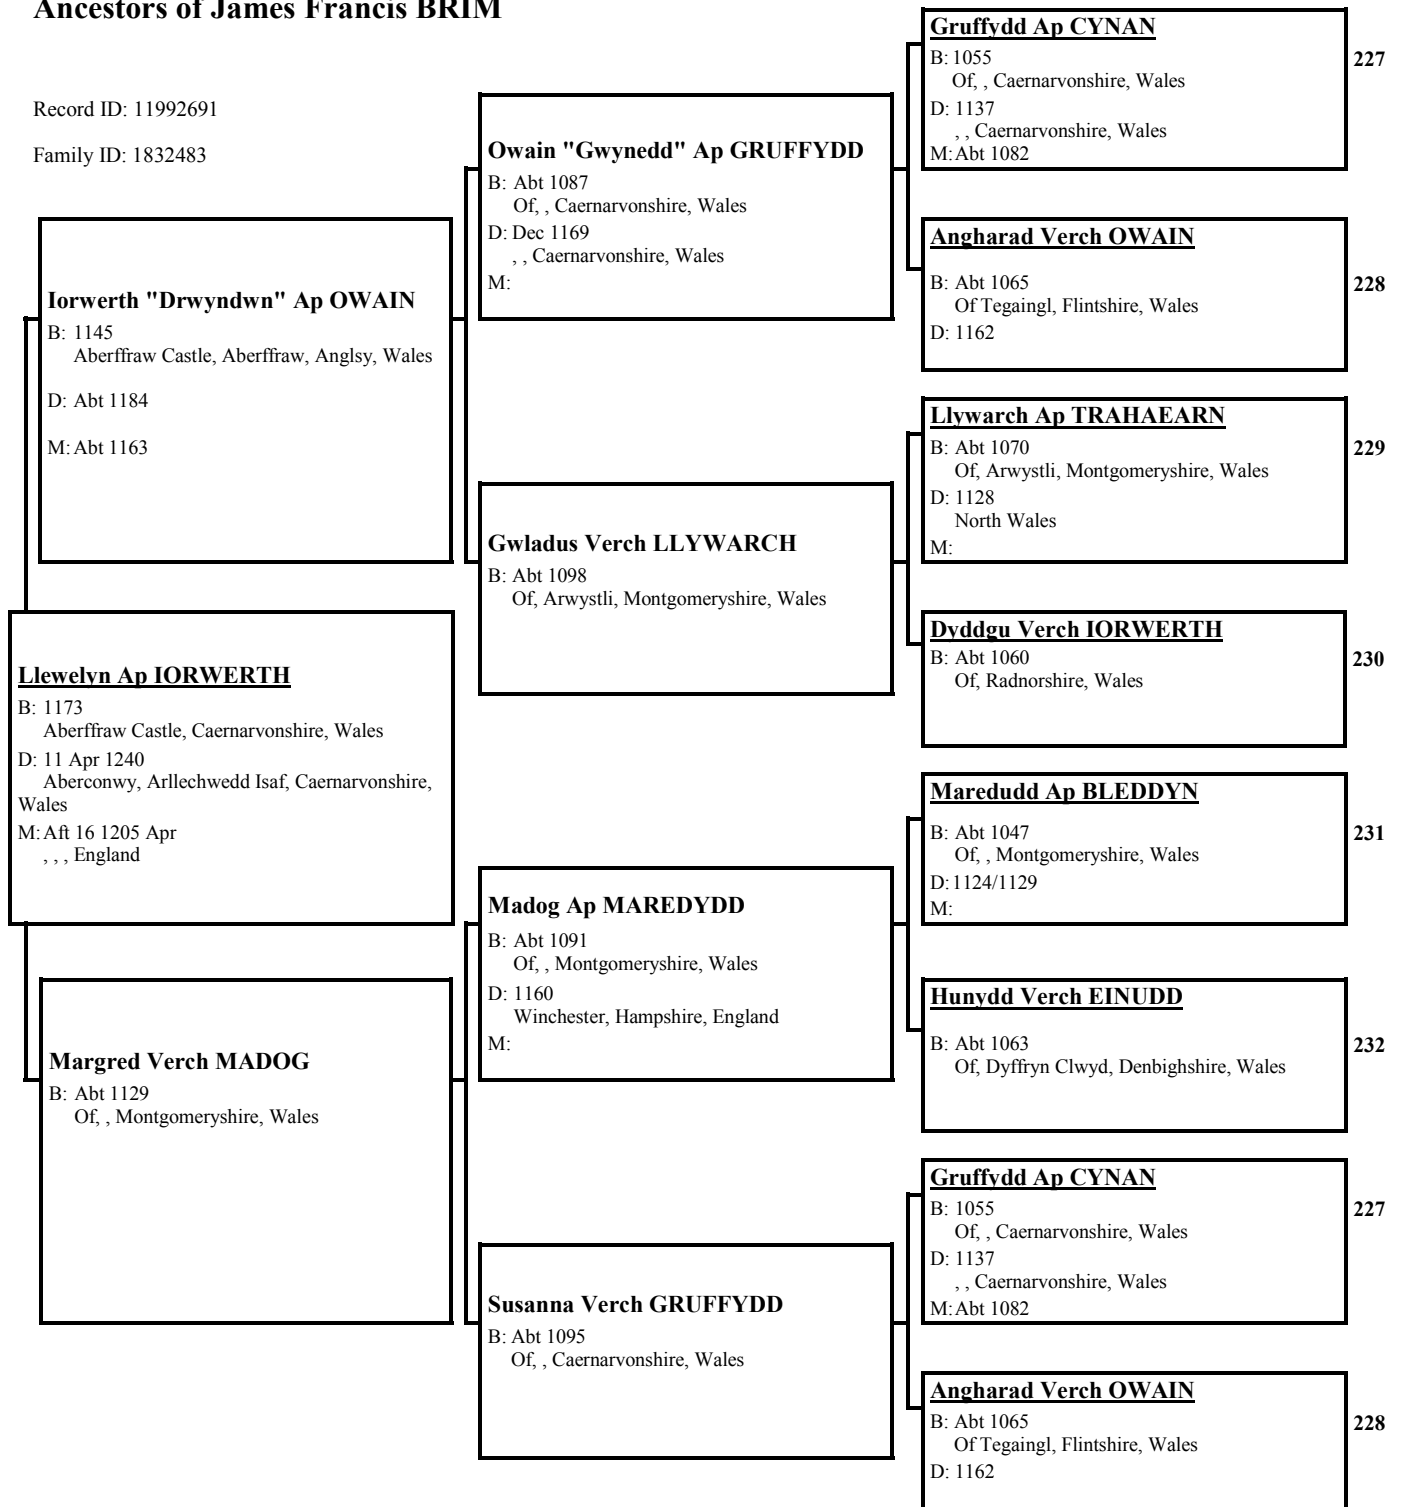

Ancestors of James Francis BRIM

Record ID: 11992691

Family ID: 1832483

55