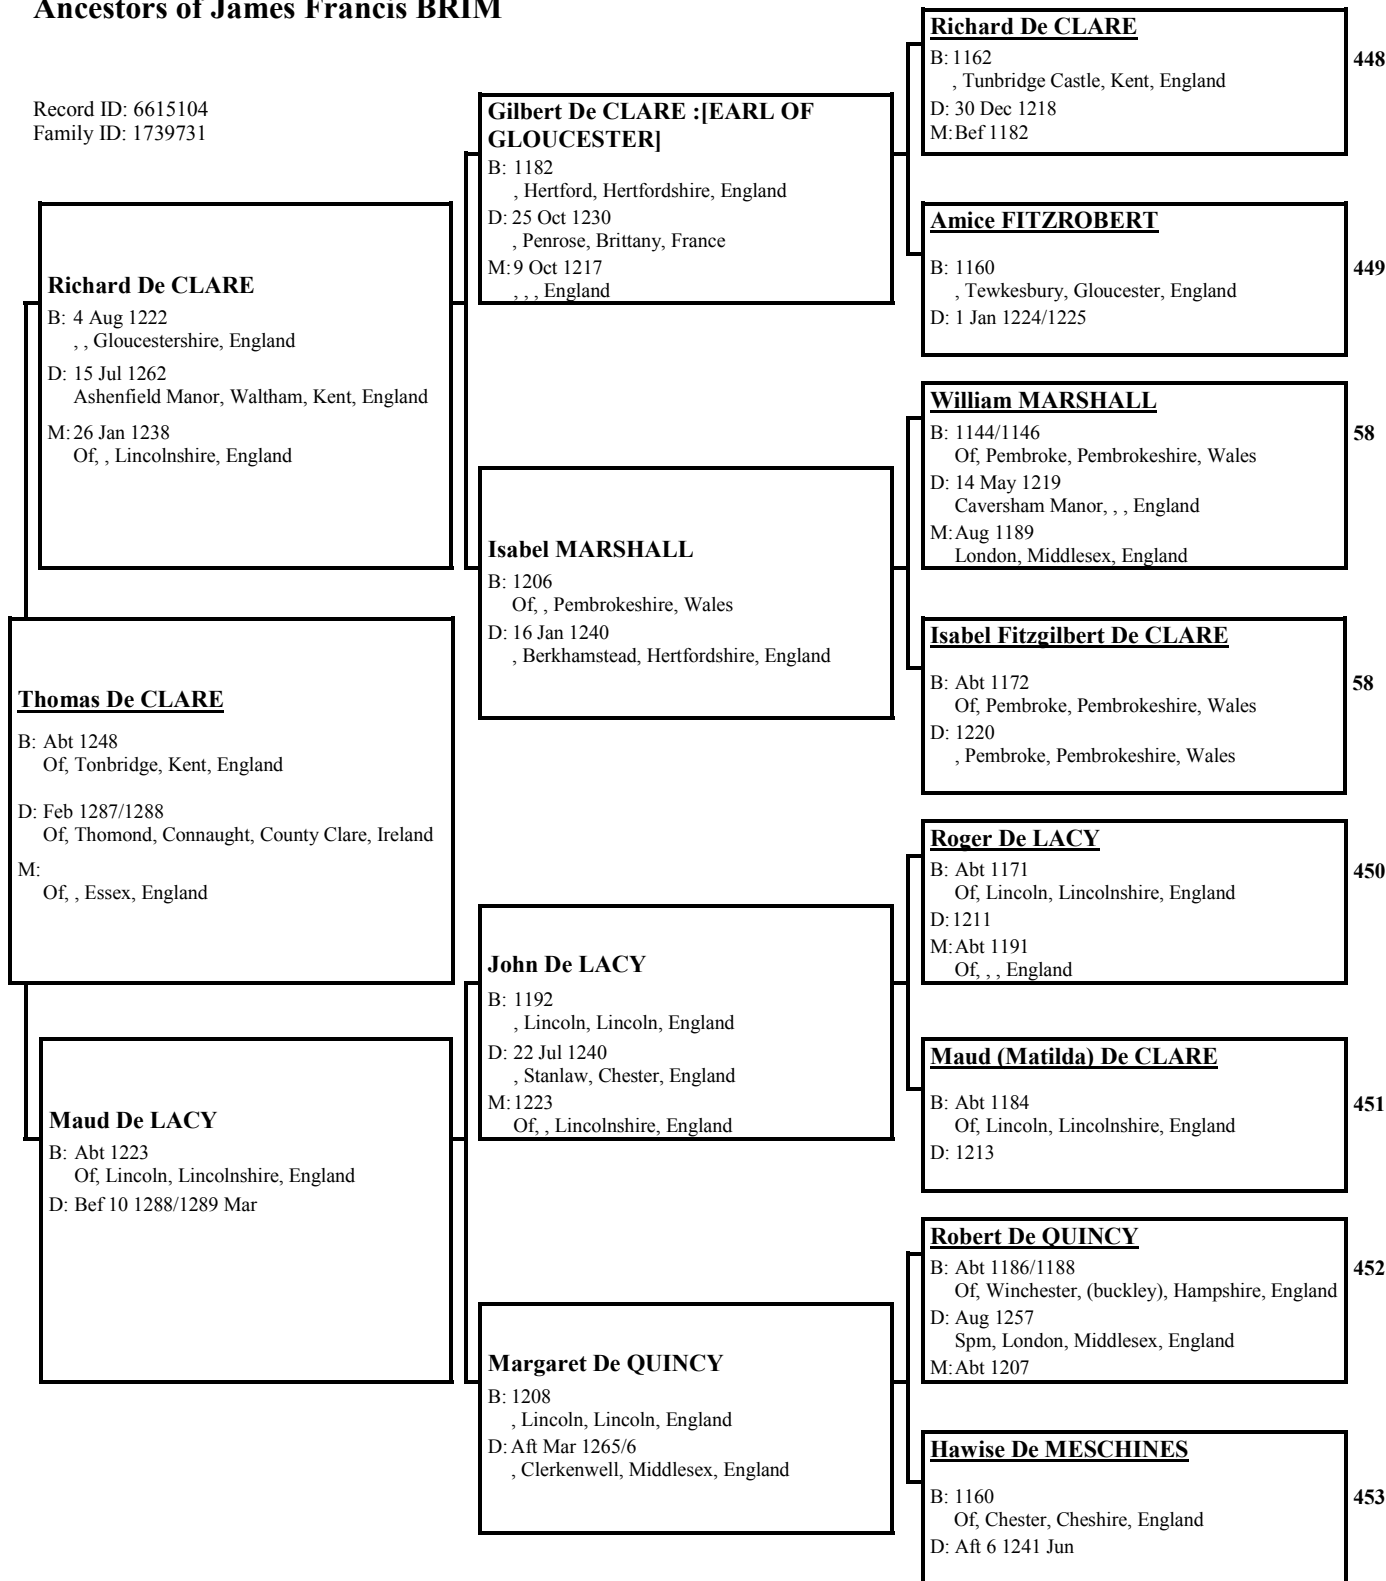

Ancestors of James Francis BRIM

Record ID: 6615104
Family ID: 1739731

49