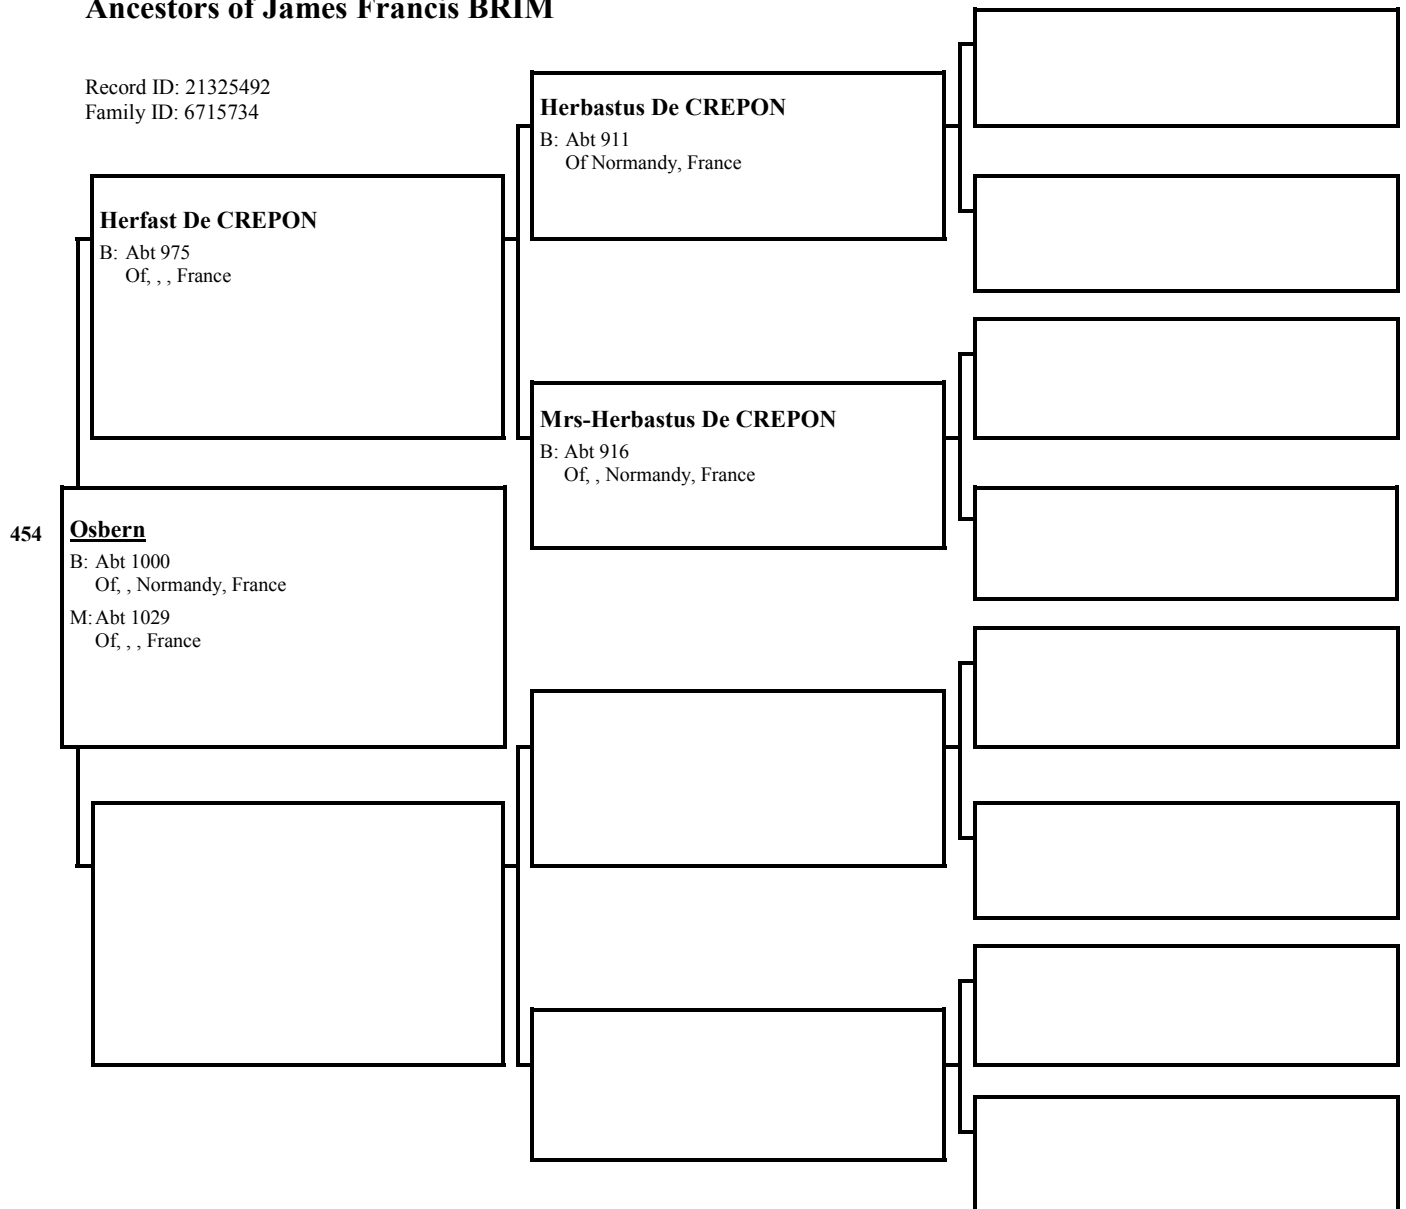

Ancestors of James Francis BRIM

Record ID: 21325492
Family ID: 6715734