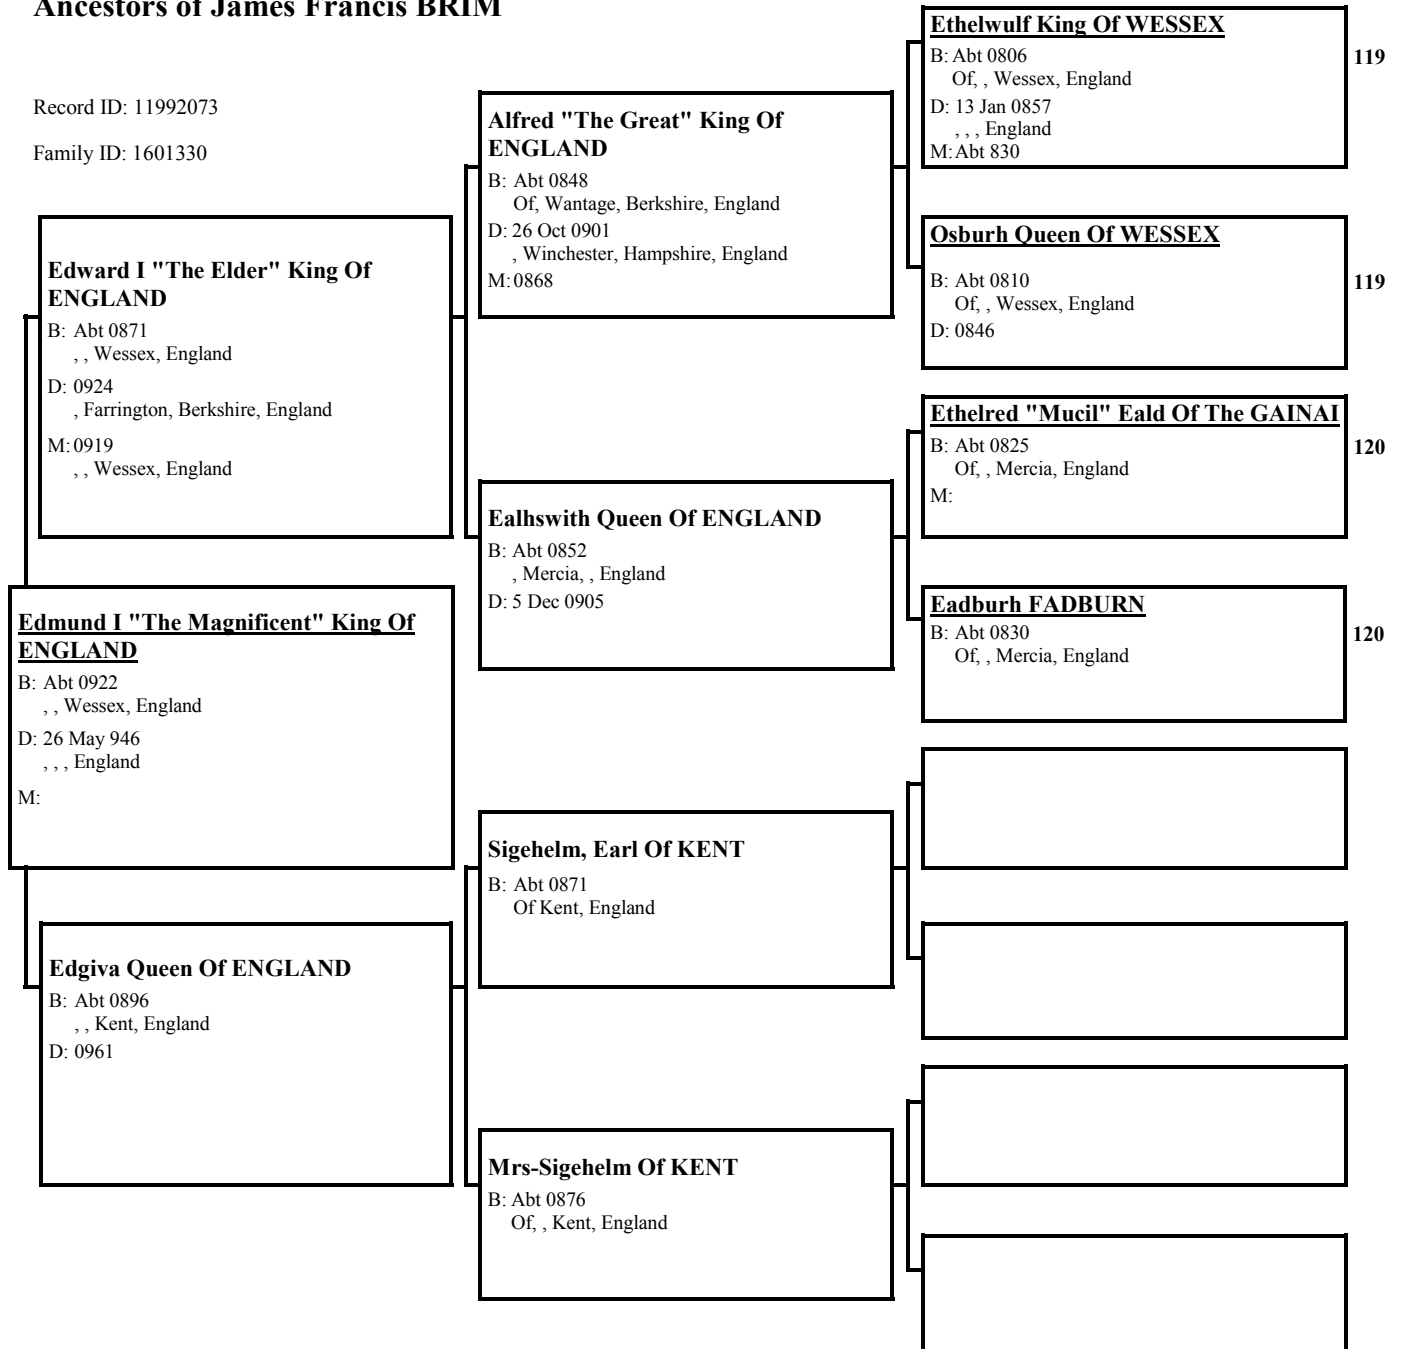

Ancestors of James Francis BRIM

Record ID: 11992073

Family ID: 1601330

189