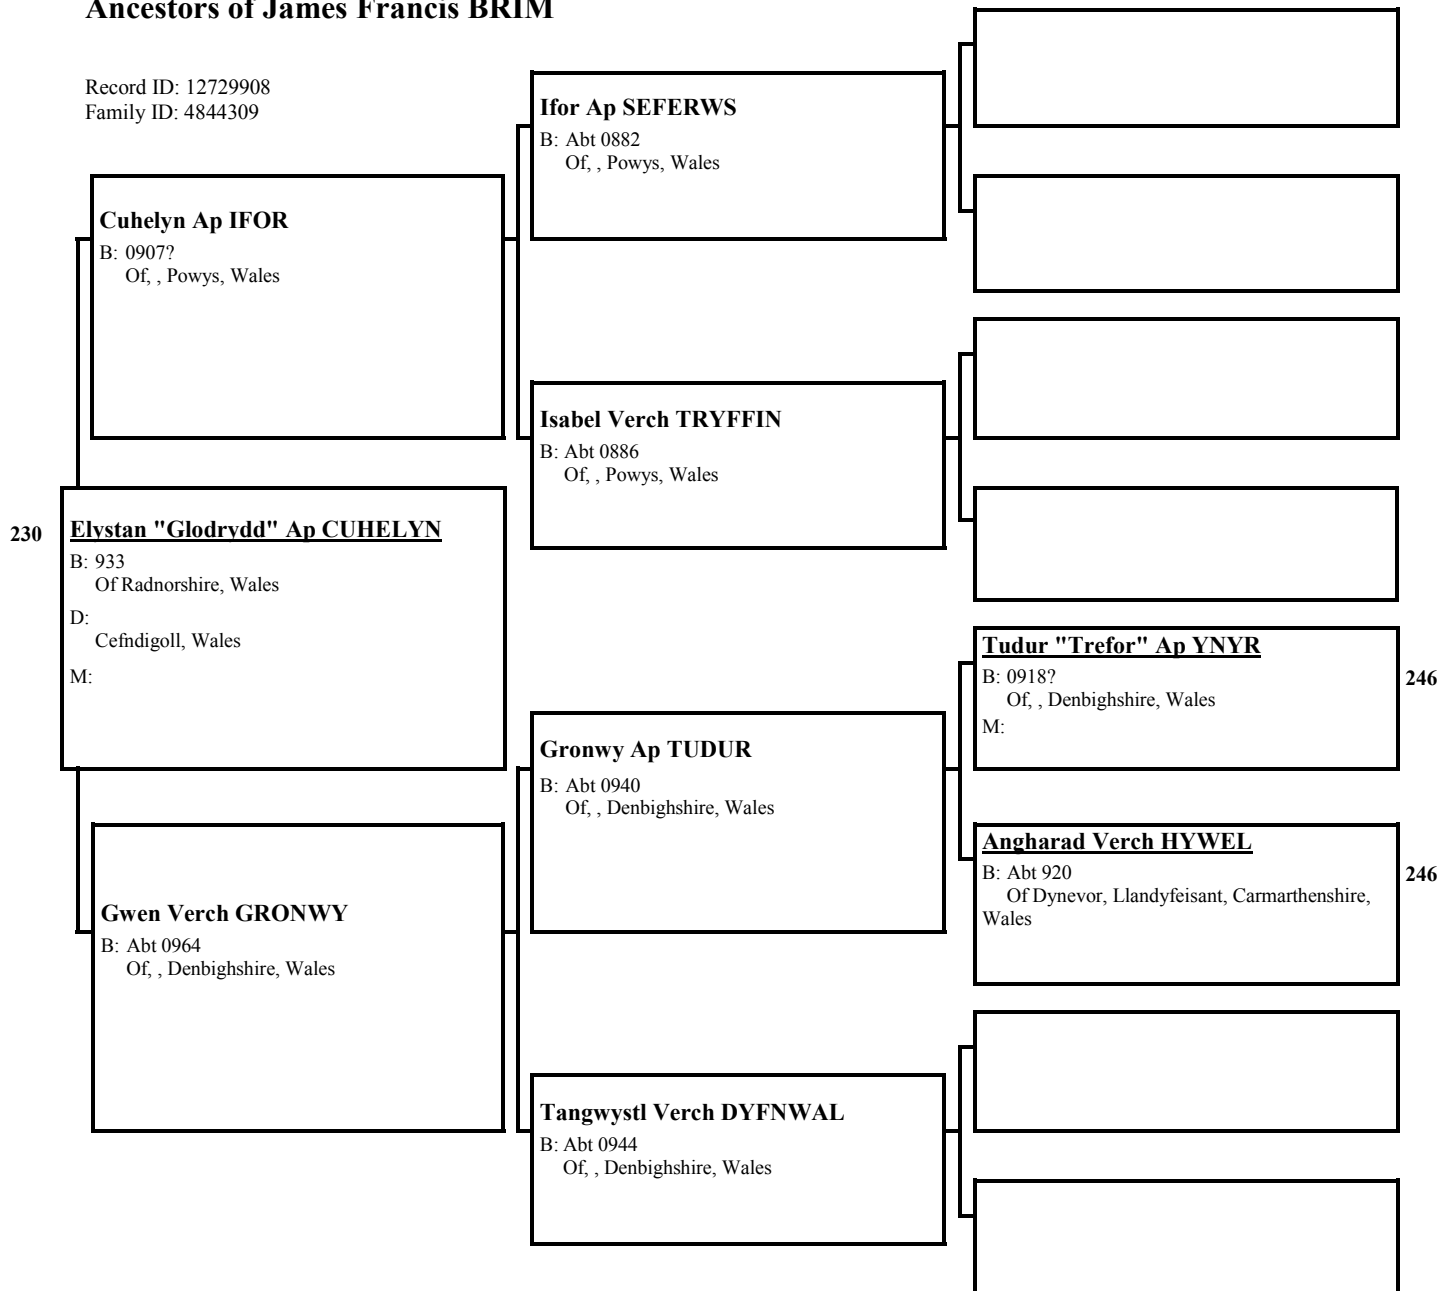

Ancestors of James Francis BRIM

Record ID: 12729908
Family ID: 4844309