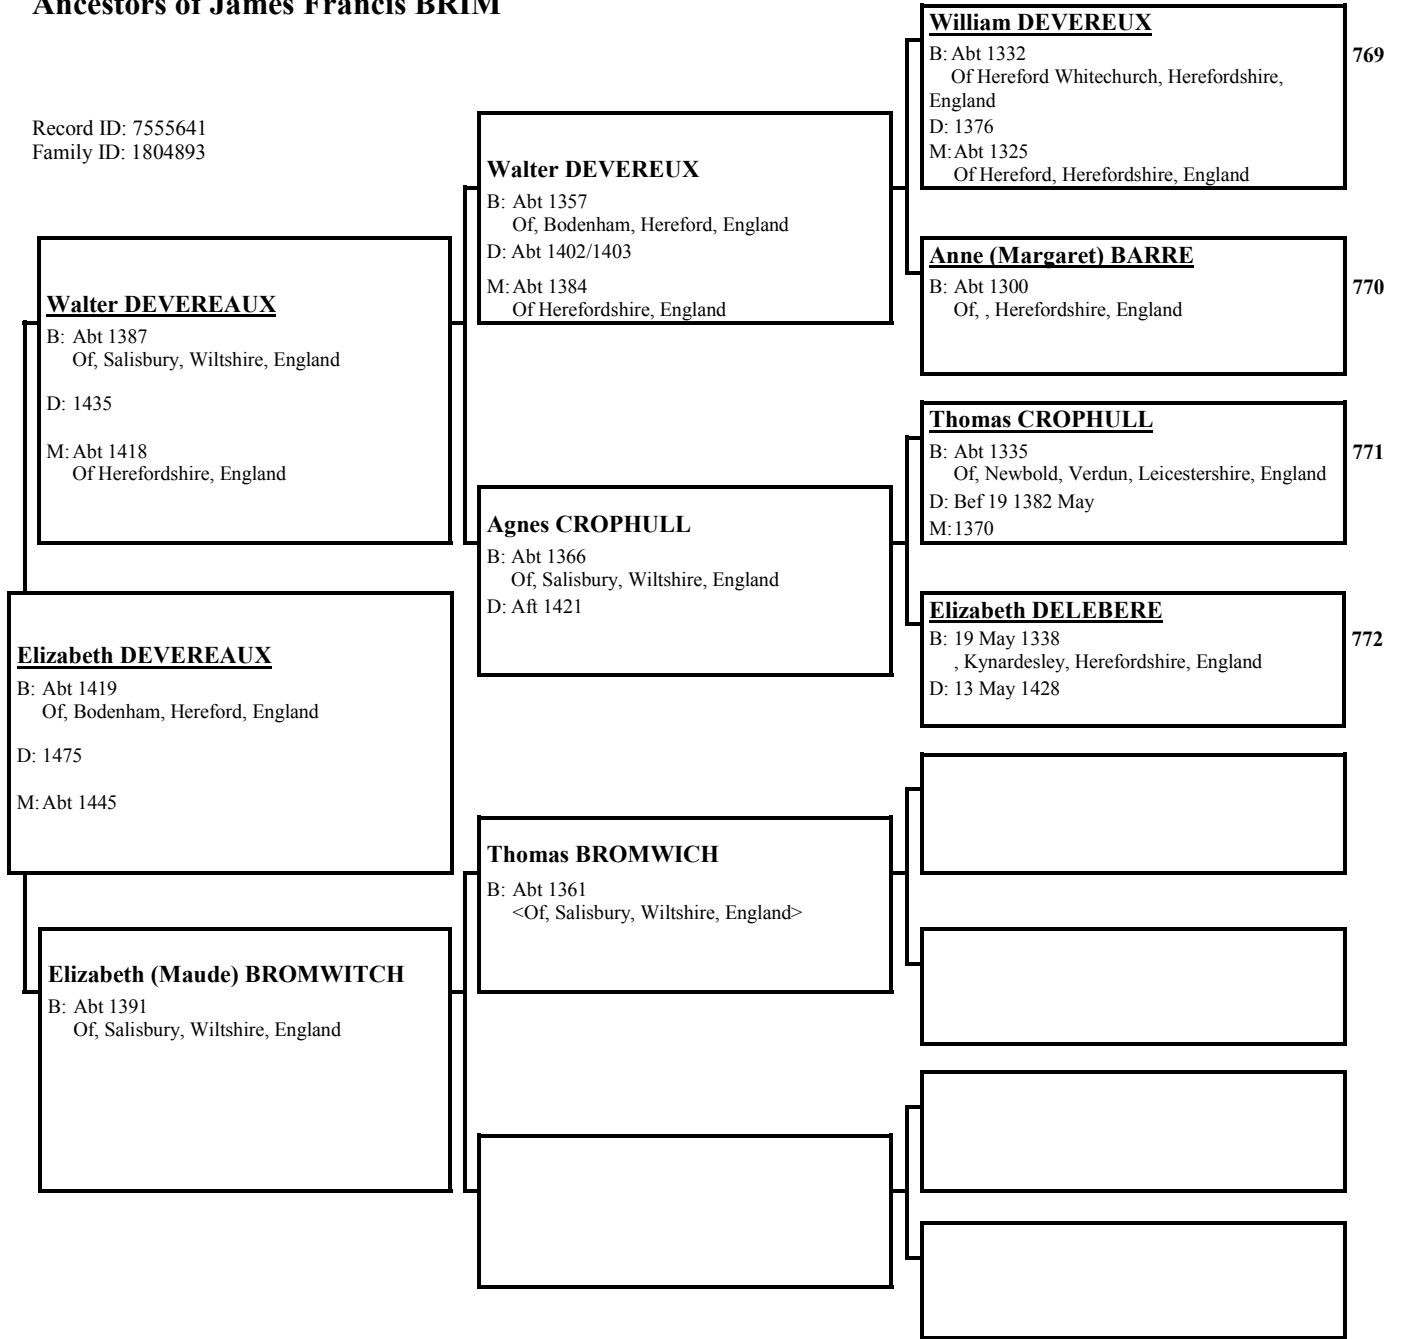

Ancestors of James Francis BRIM

Record ID: 7555641
Family ID: 1804893

33