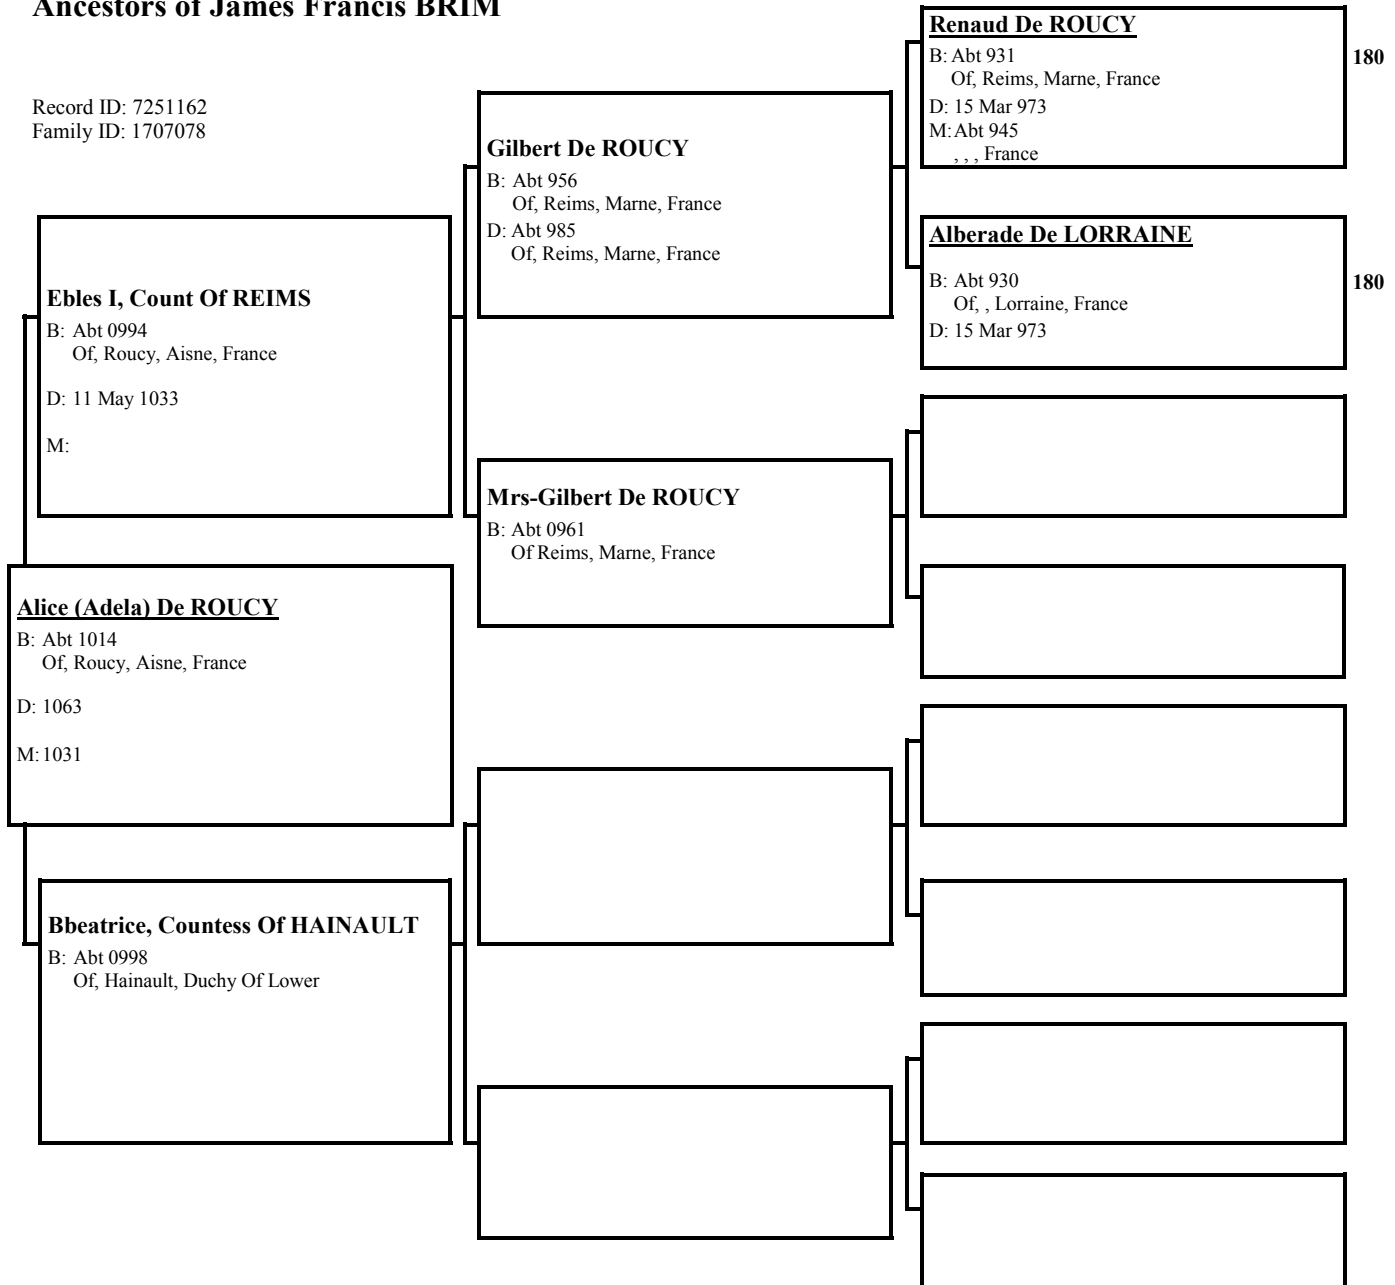

Ancestors of James Francis BRIM

Record ID: 7251162
Family ID: 1707078

290