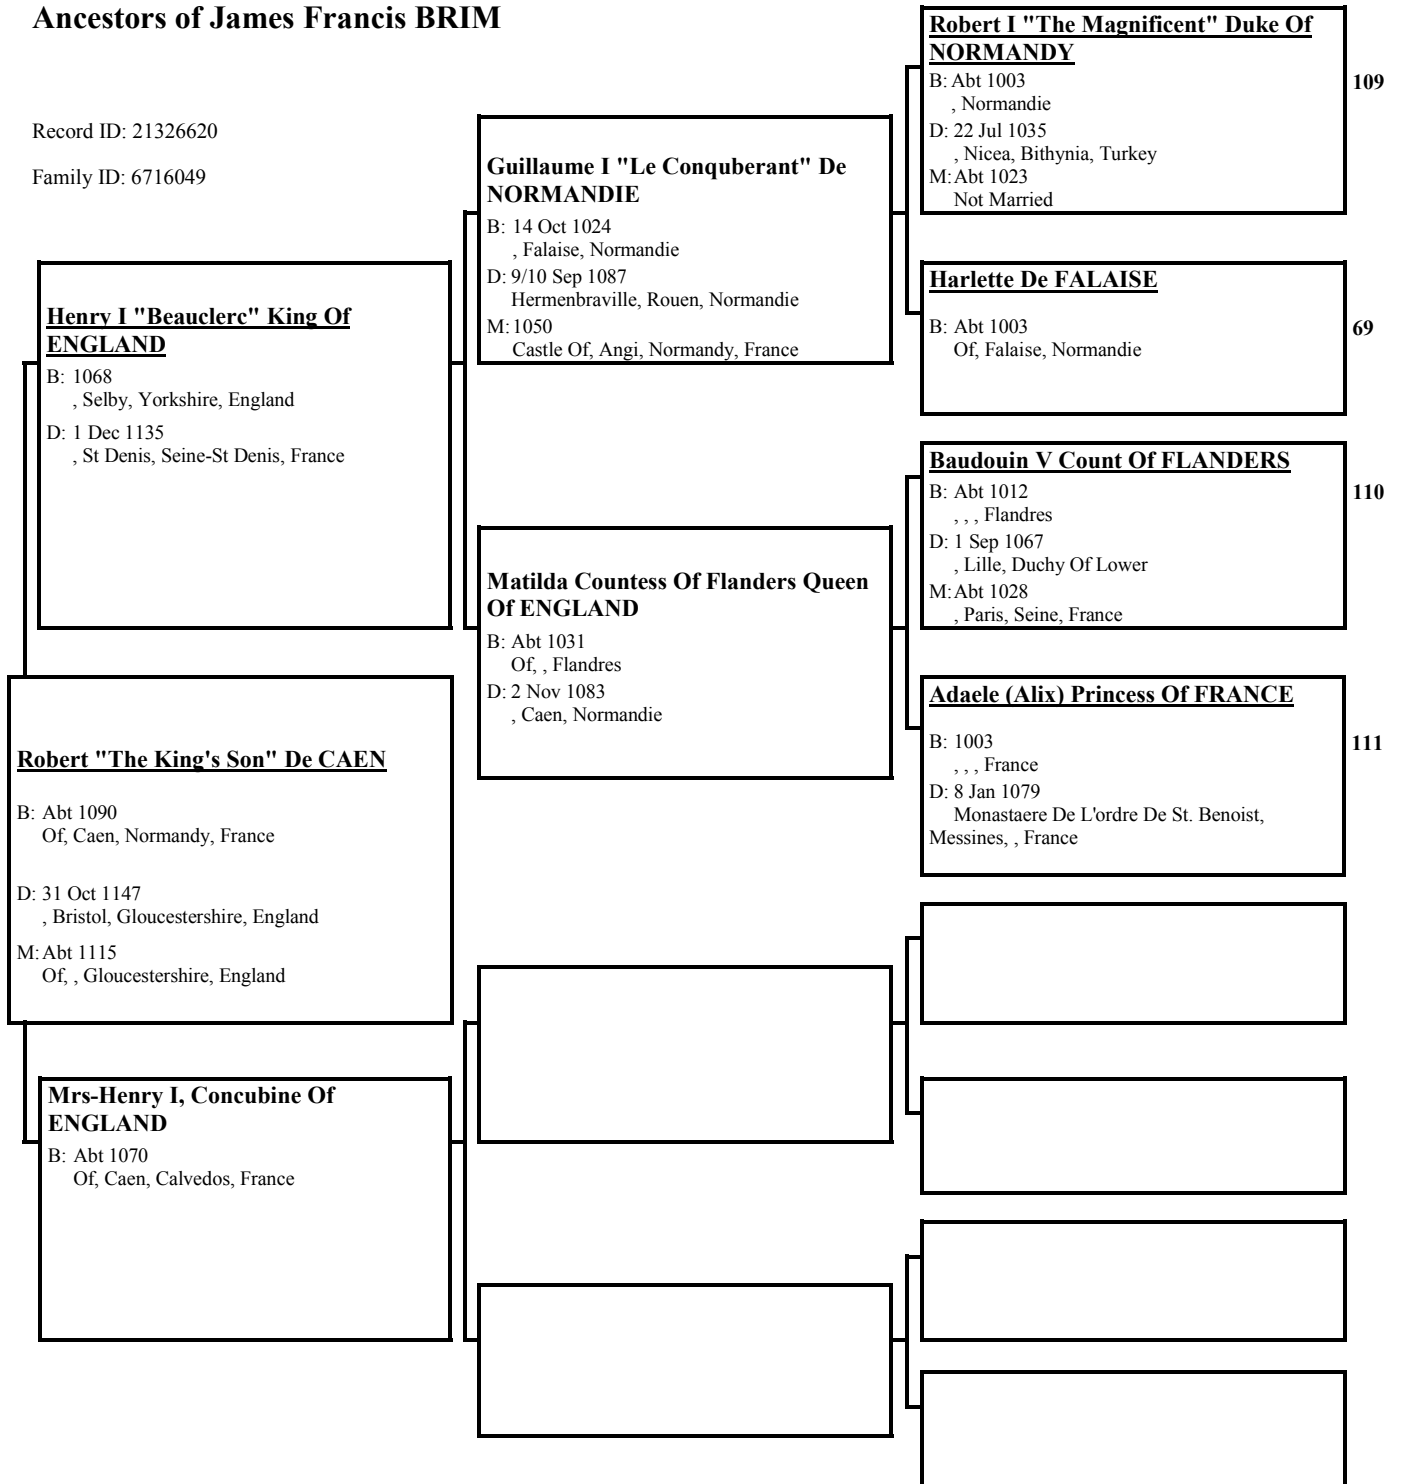

Ancestors of James Francis BRIM

Record ID: 21326620

Family ID: 6716049

64