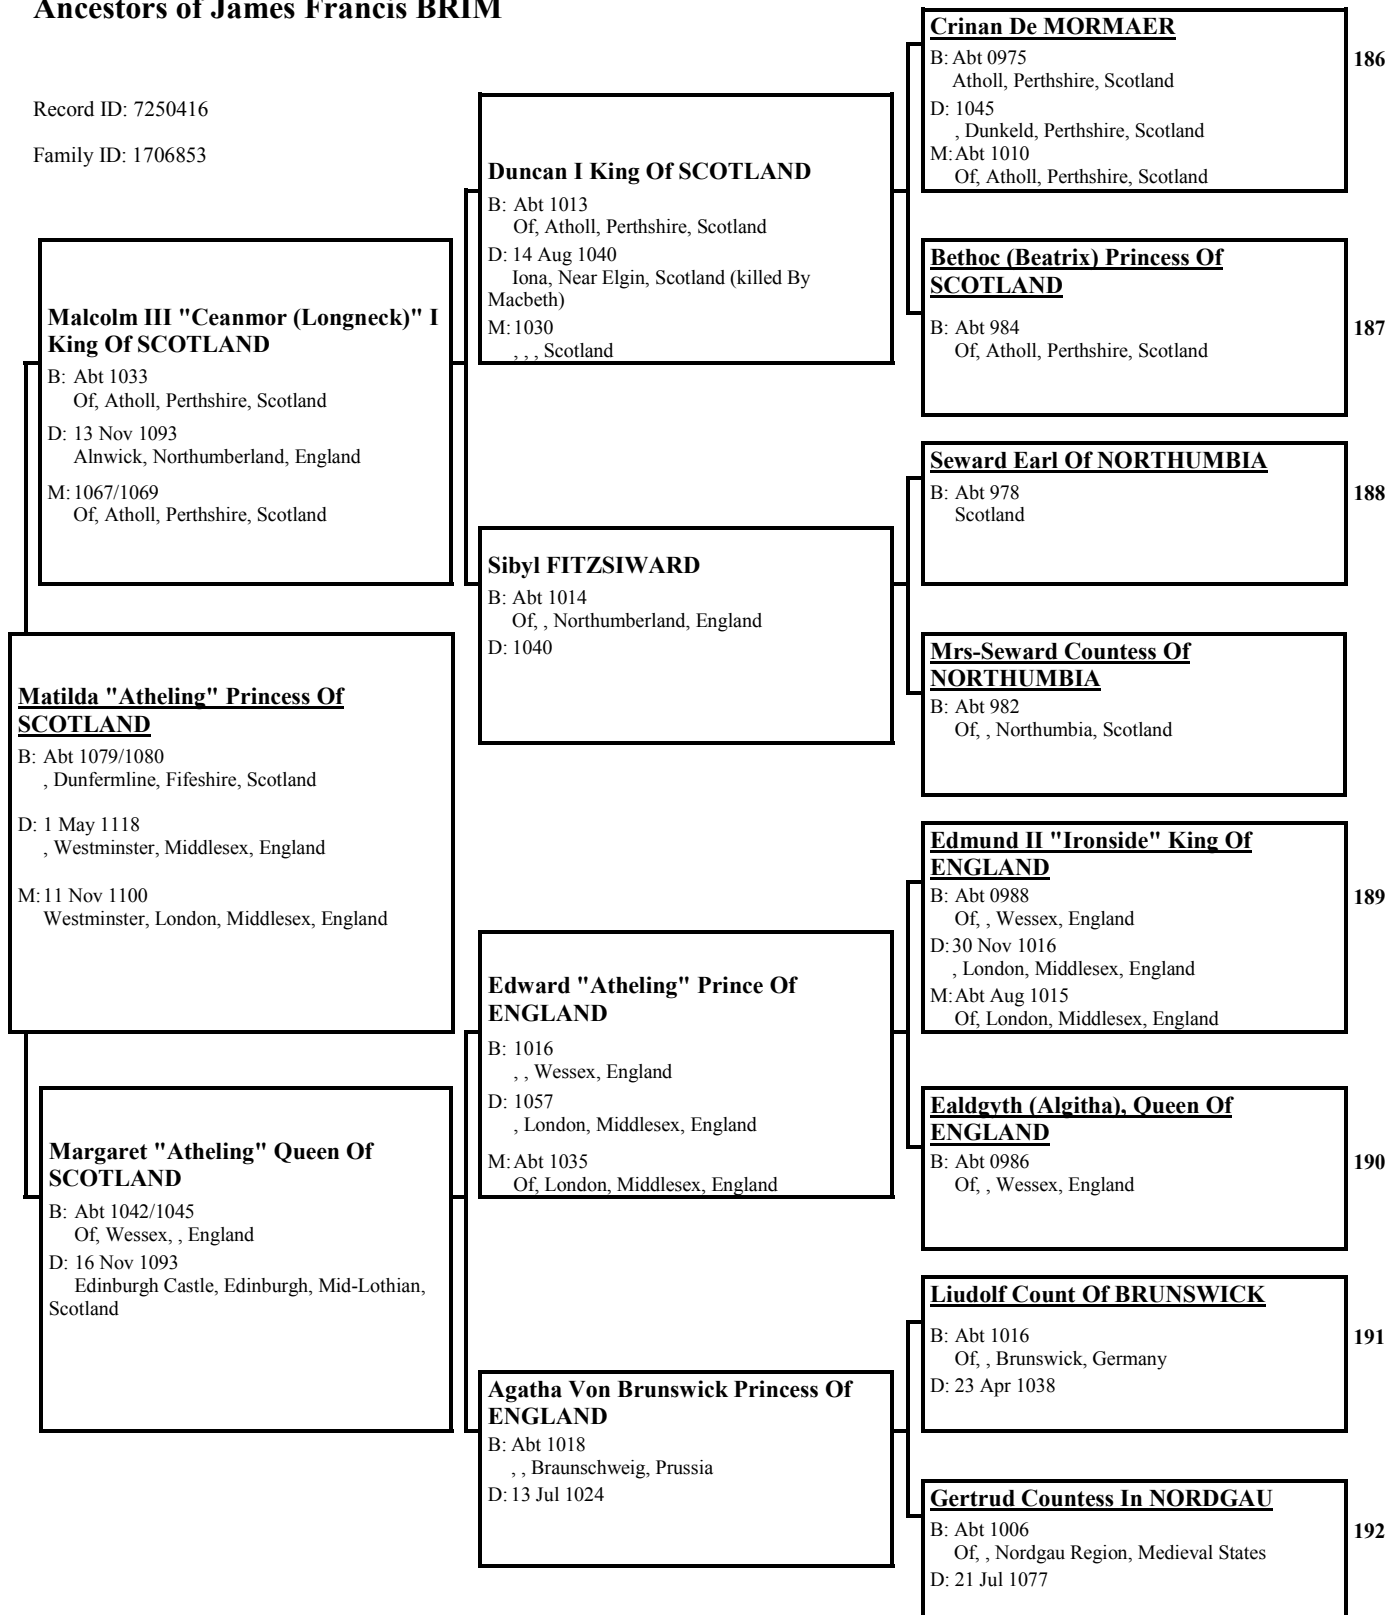

Ancestors of James Francis BRIM

Record ID: 7250416

Family ID: 1706853

65