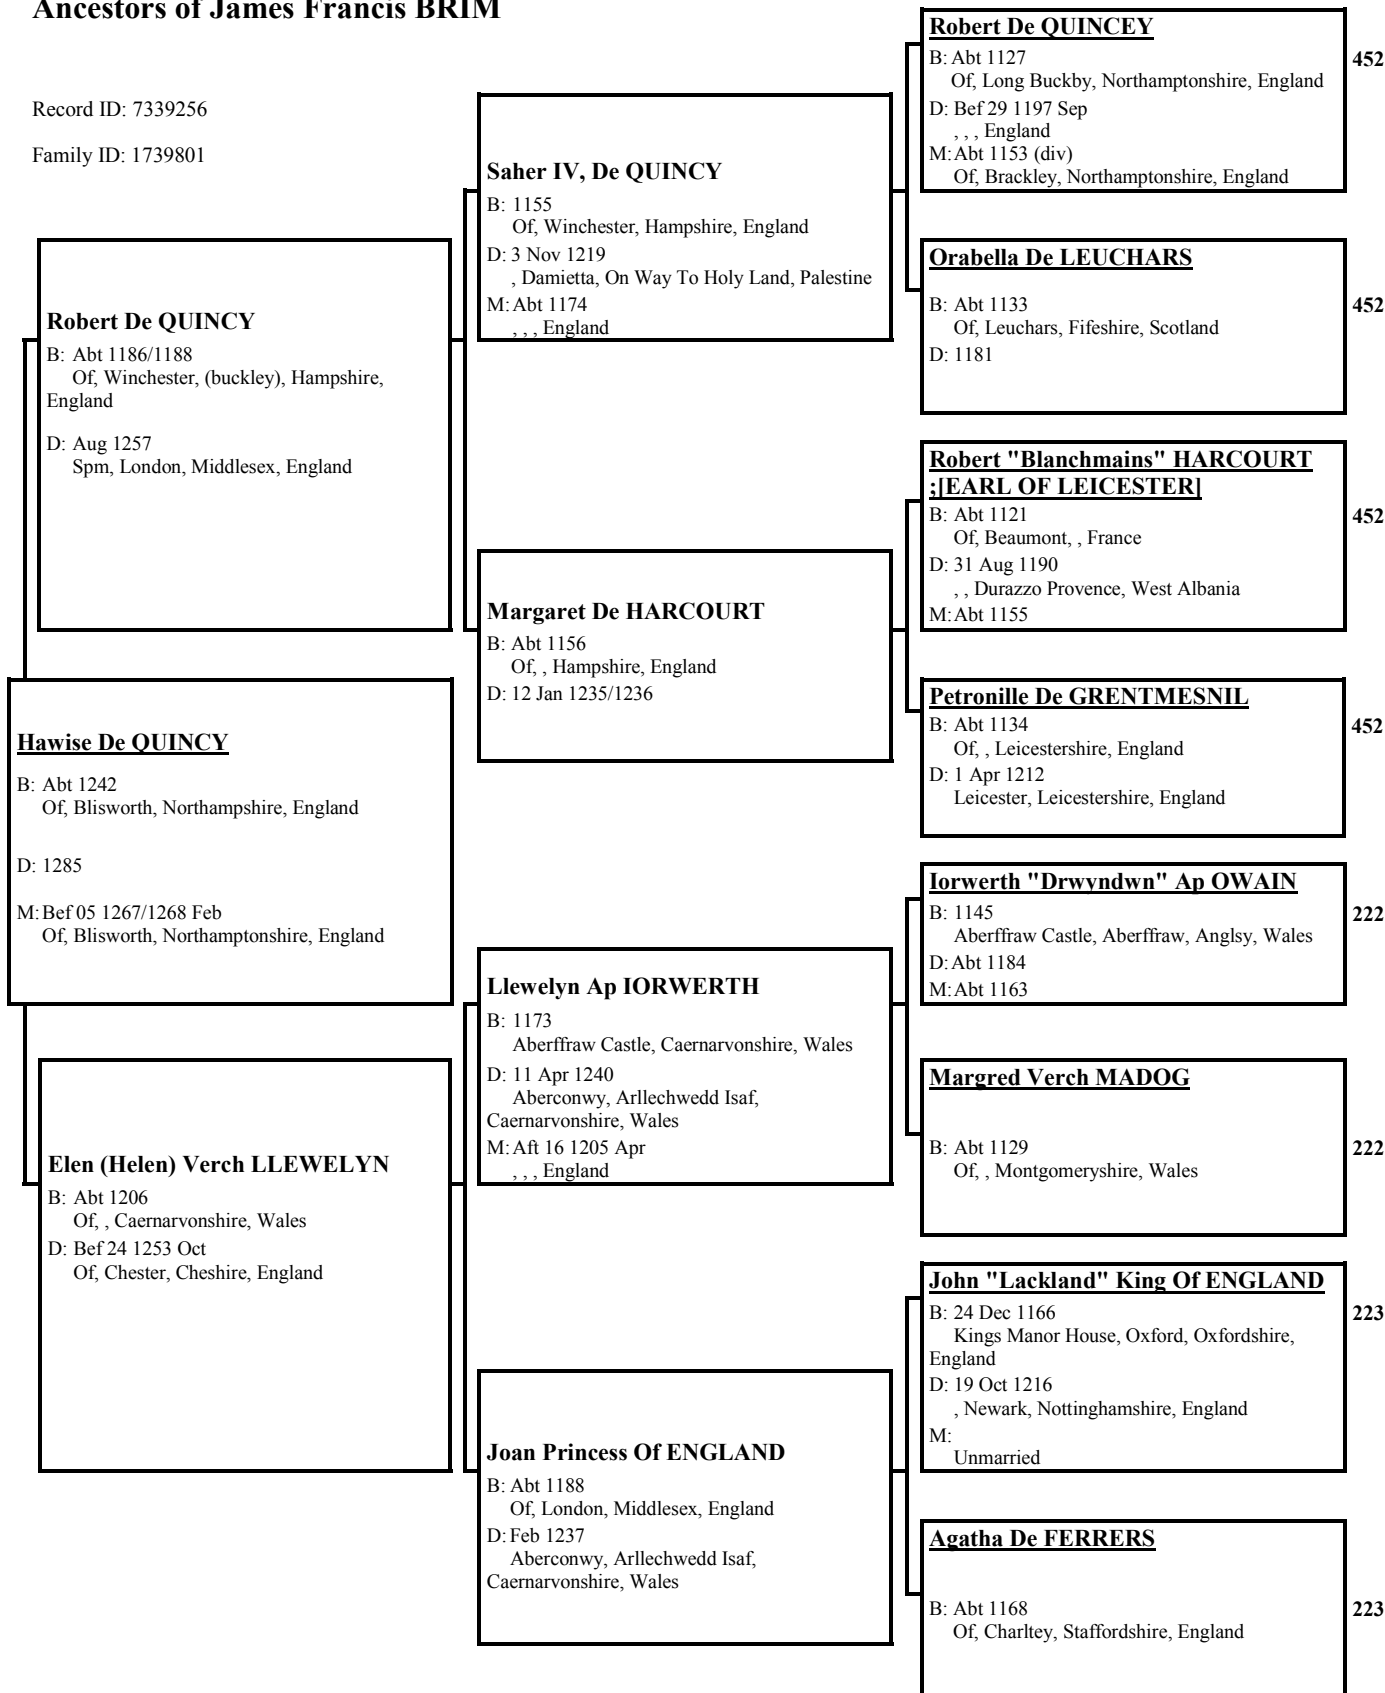

Ancestors of James Francis BRIM

Record ID: 7339256

Family ID: 1739801

520