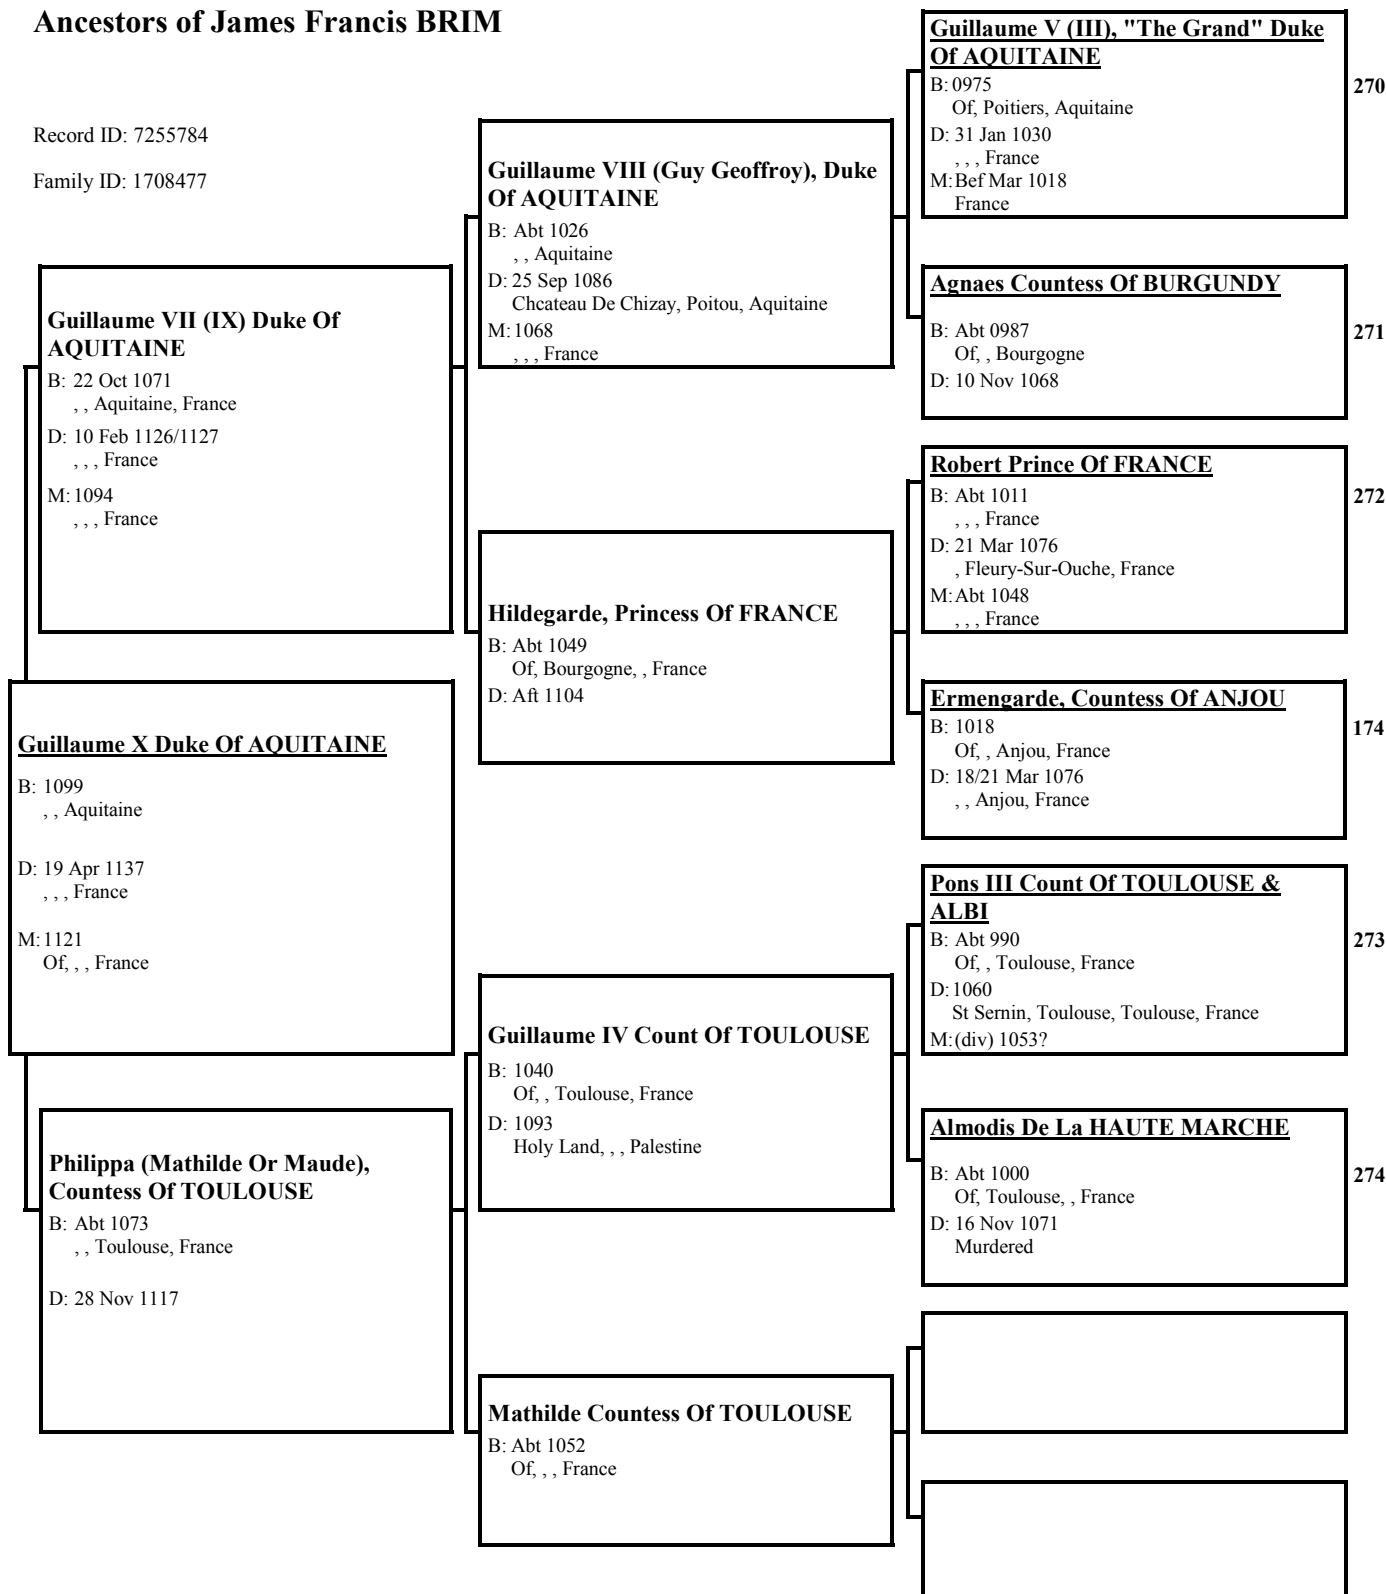

Ancestors of James Francis BRIM

Record ID: 7255784

Family ID: 1708477

223