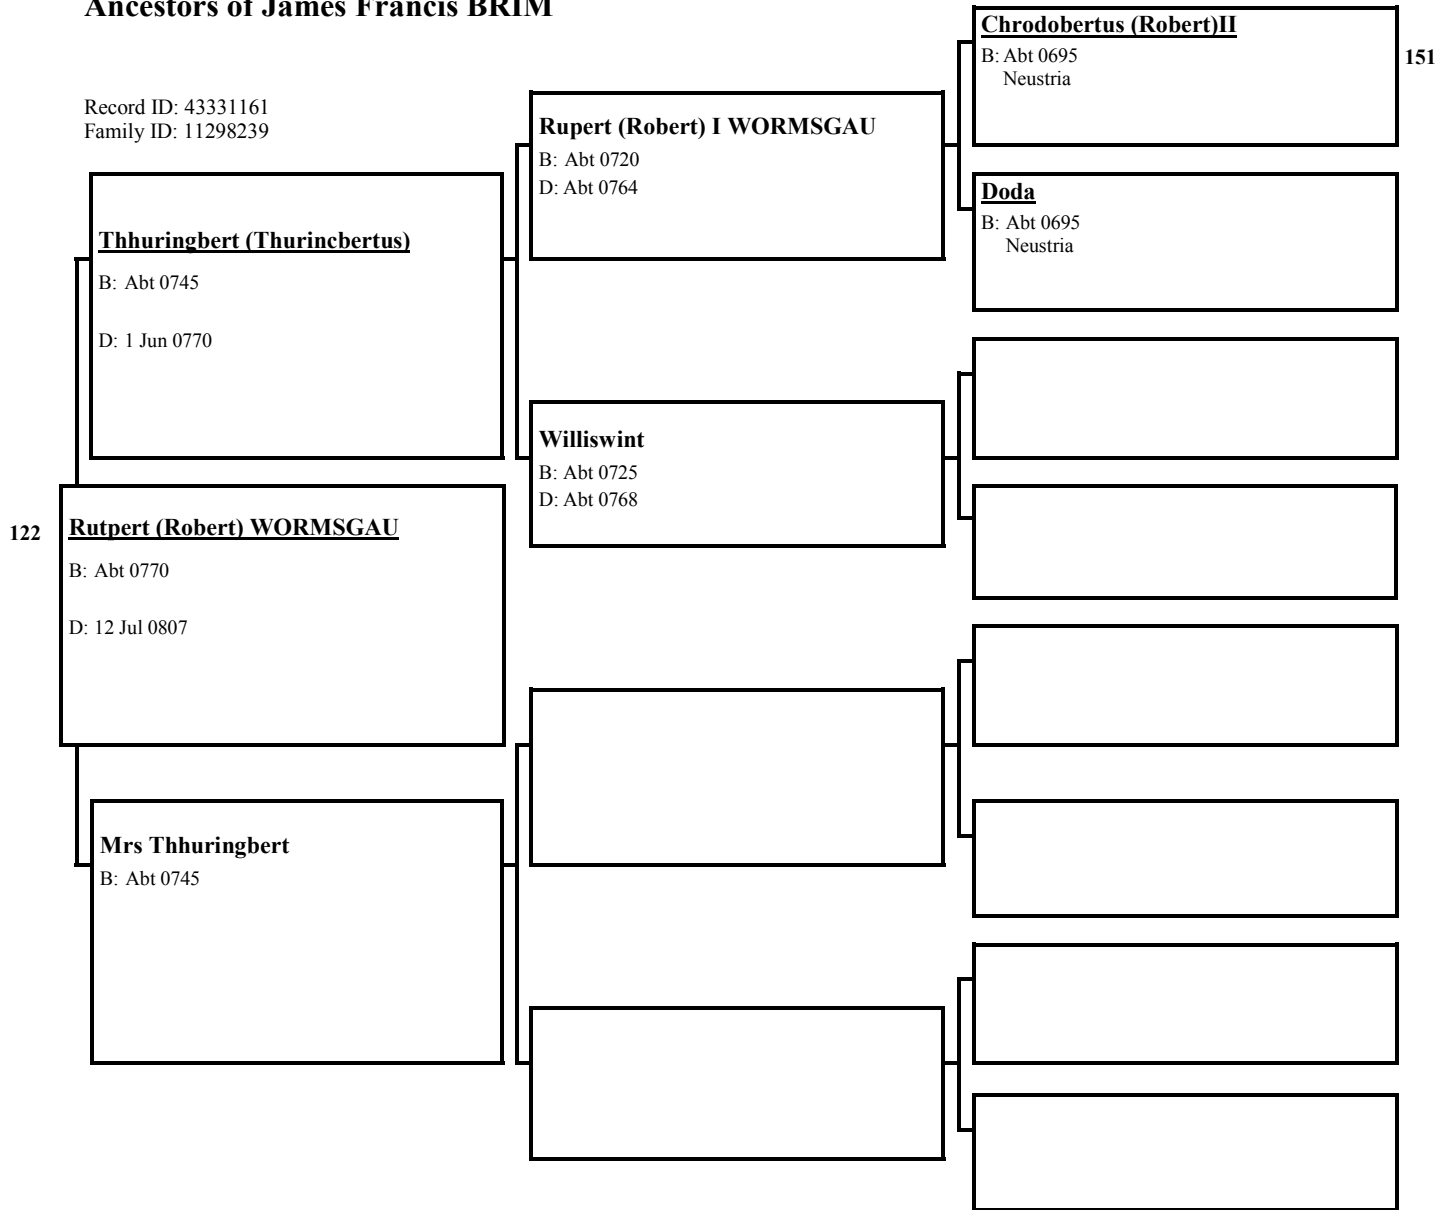

Mrs Pbepin, Queen Of ITALY

B: Abt 0777
Of, Toulouse, Gascony

M: Abt 795

Mrs-William, Countess Of TOULOUSE

B: Abt 758
Of, Prussia

Ancestors of James Francis BRIM

Record ID: 43331161
 Family ID: 11298239

Ancestors of James Francis BRIM