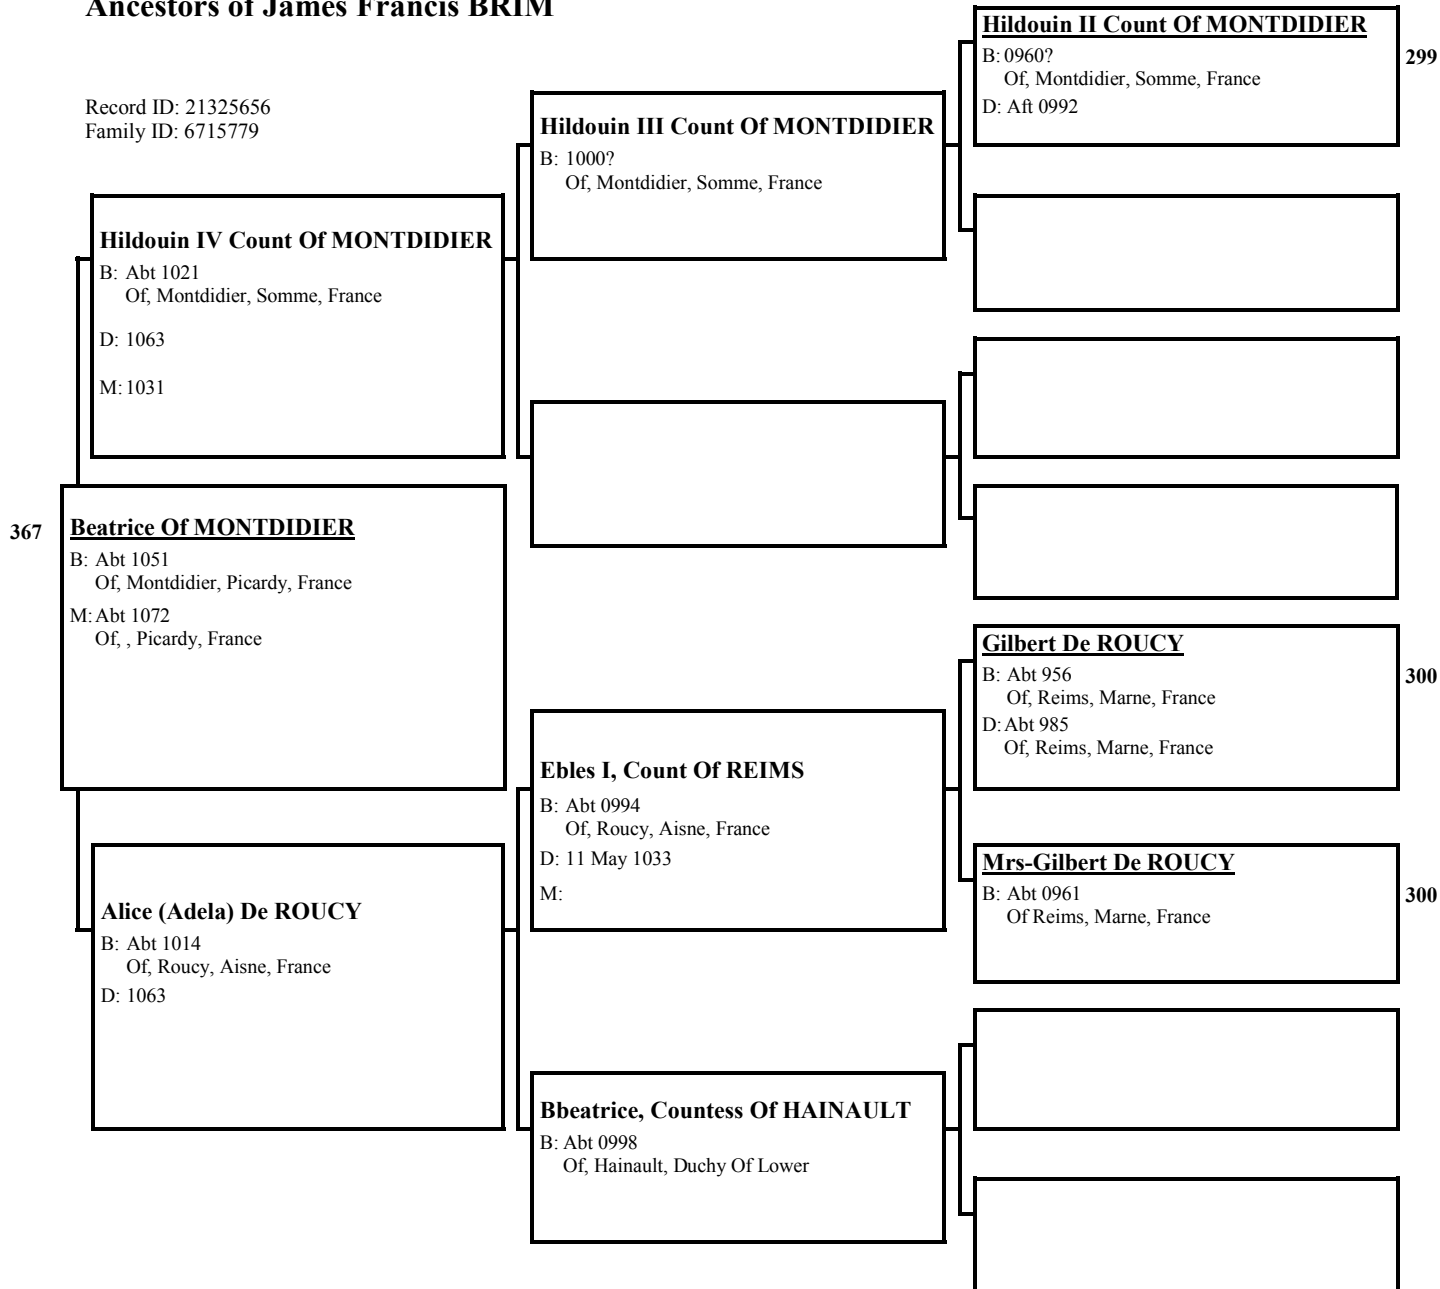

Ancestors of James Francis BRIM

Record ID: 21325656
Family ID: 6715779