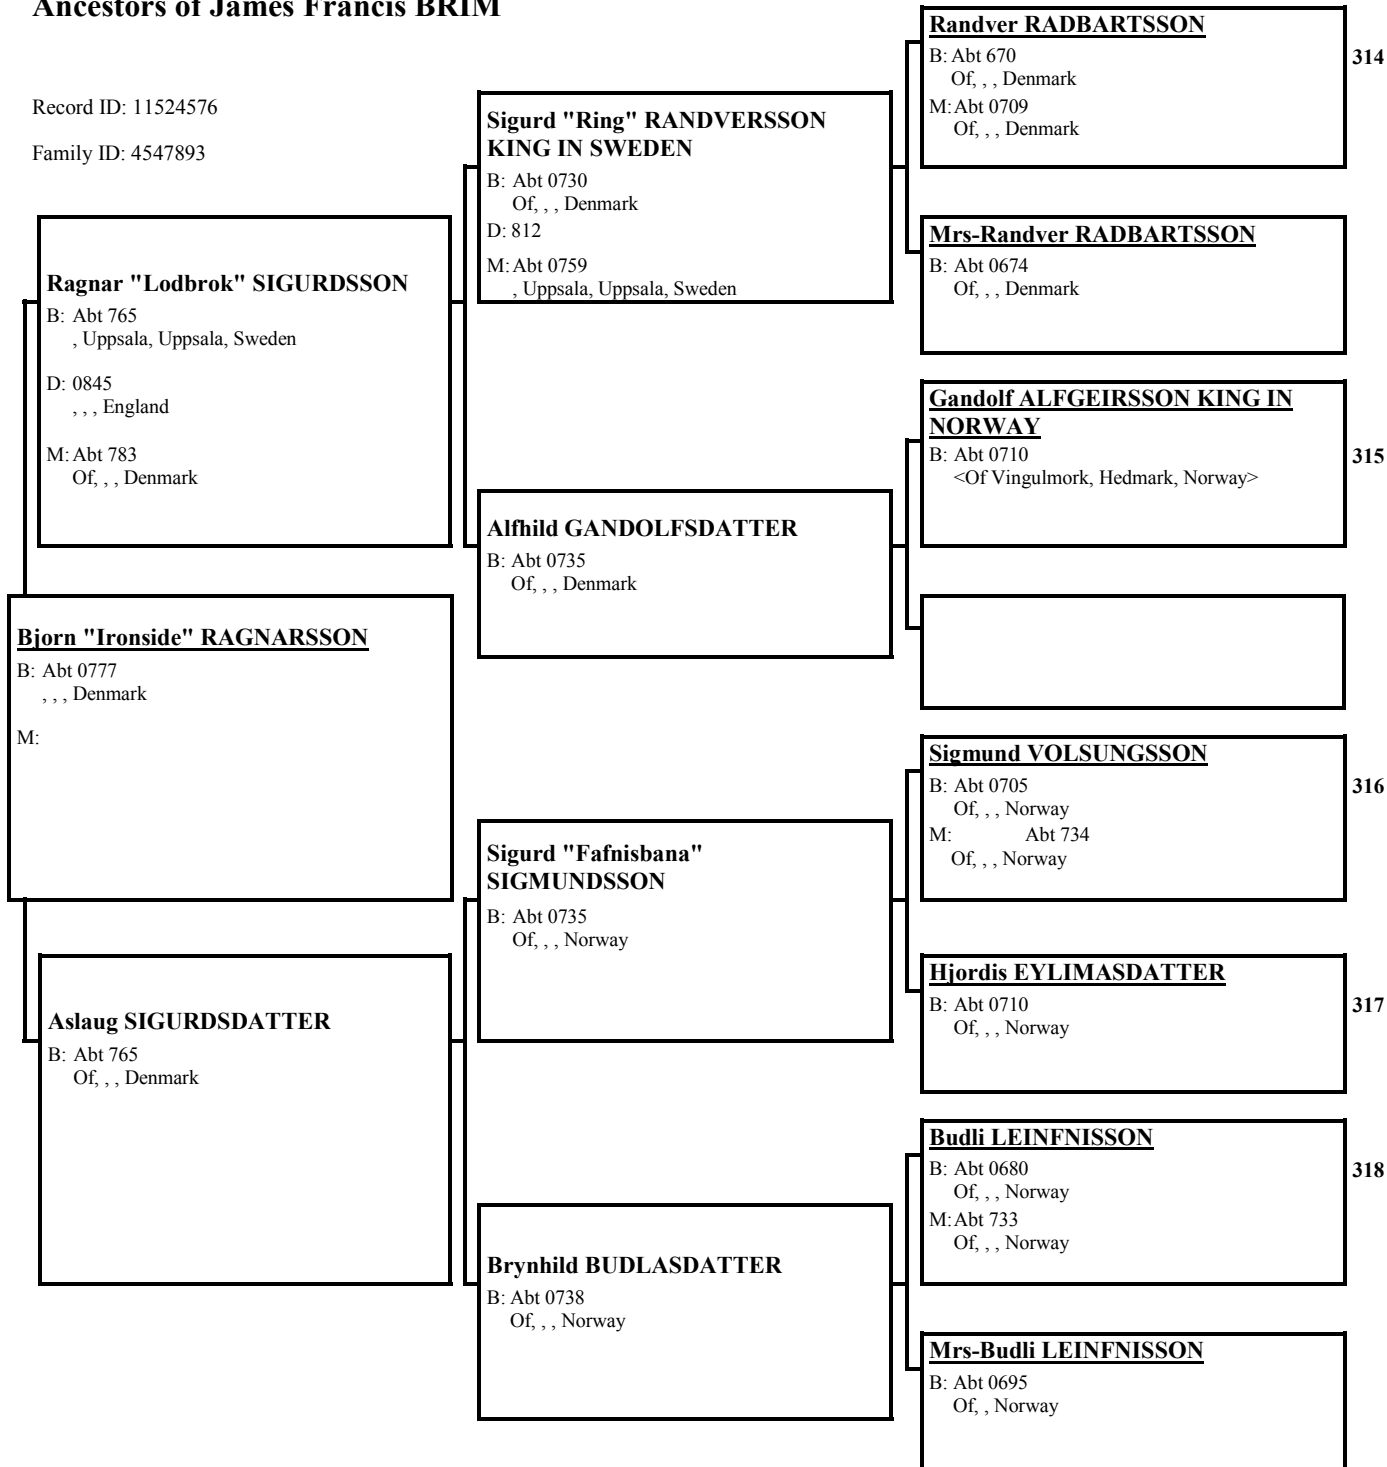

Ancestors of James Francis BRIM

Record ID: 11524576

Family ID: 4547893

312