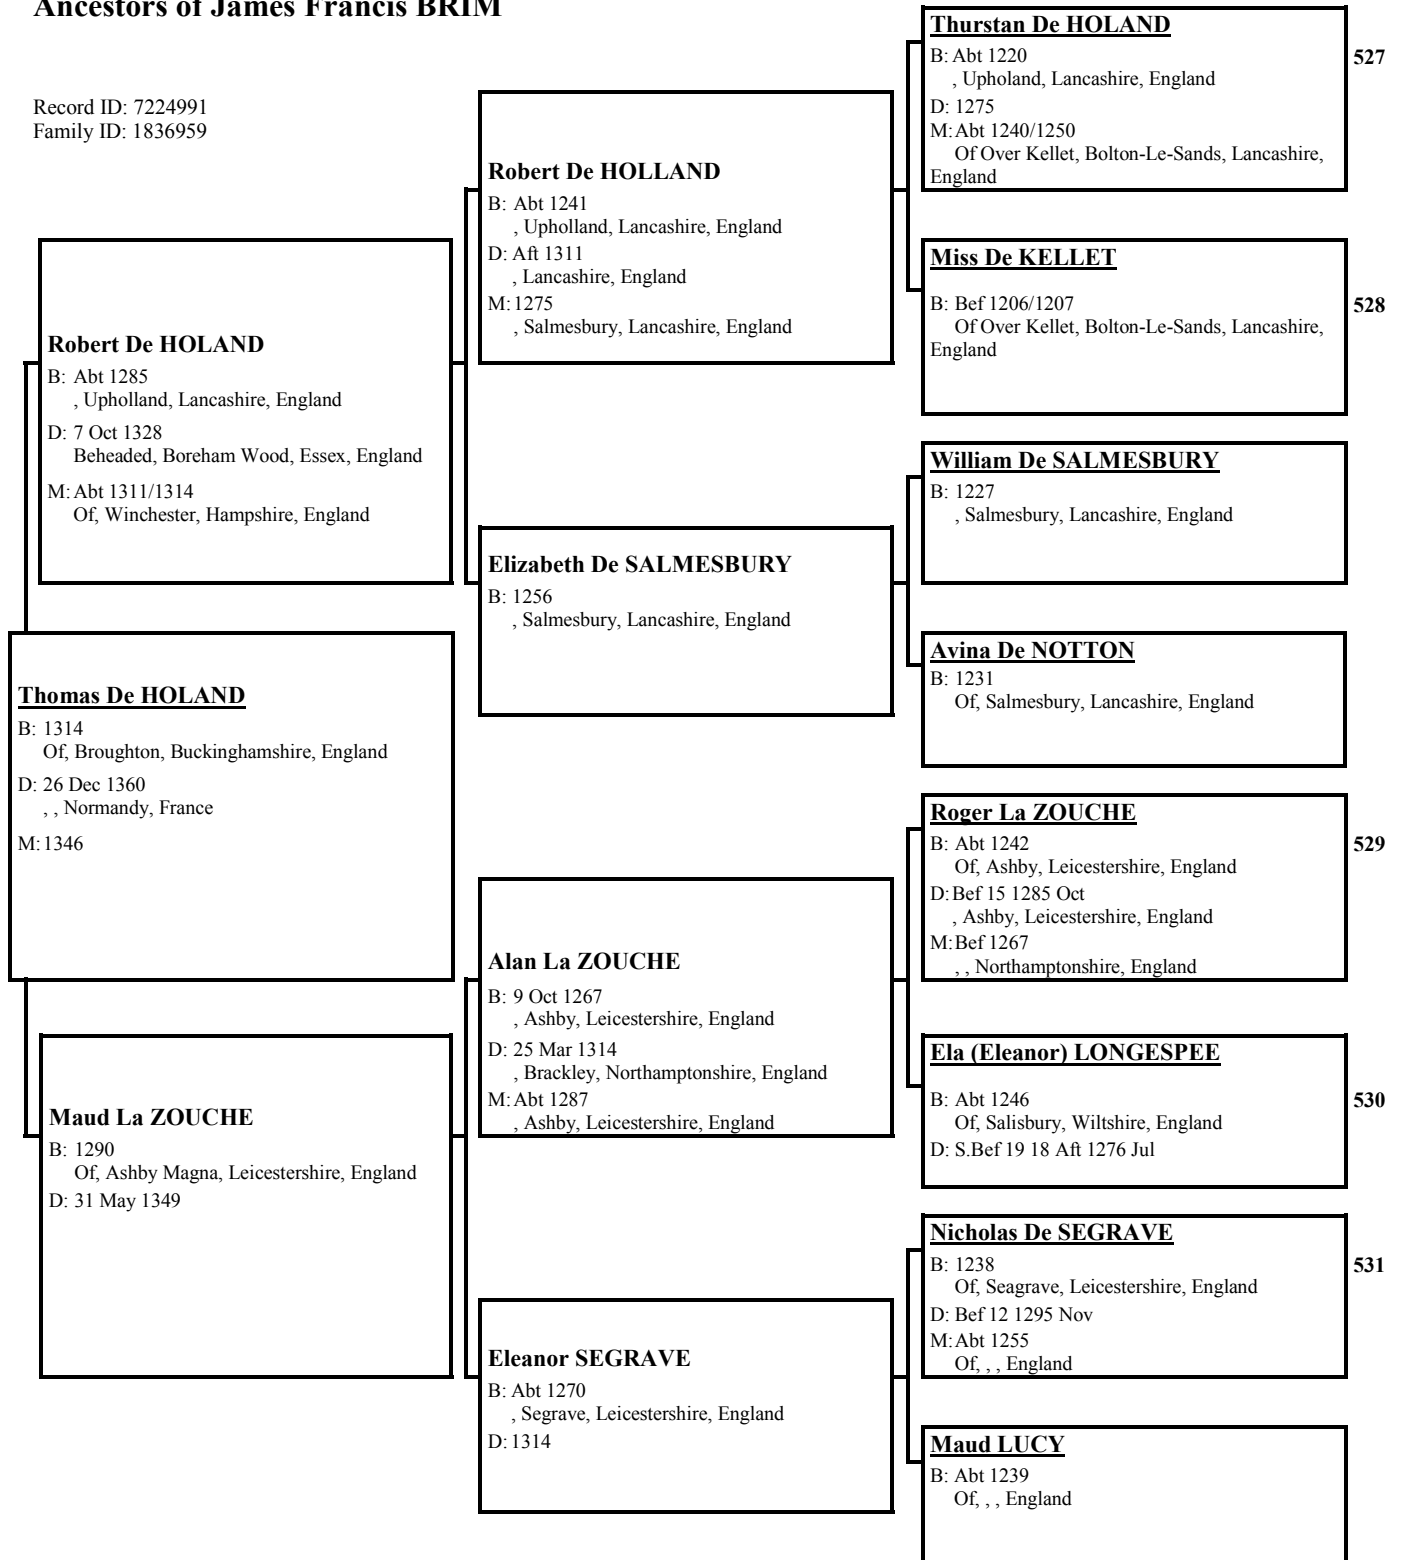

Ancestors of James Francis BRIM

Record ID: 7224991
Family ID: 1836959

40