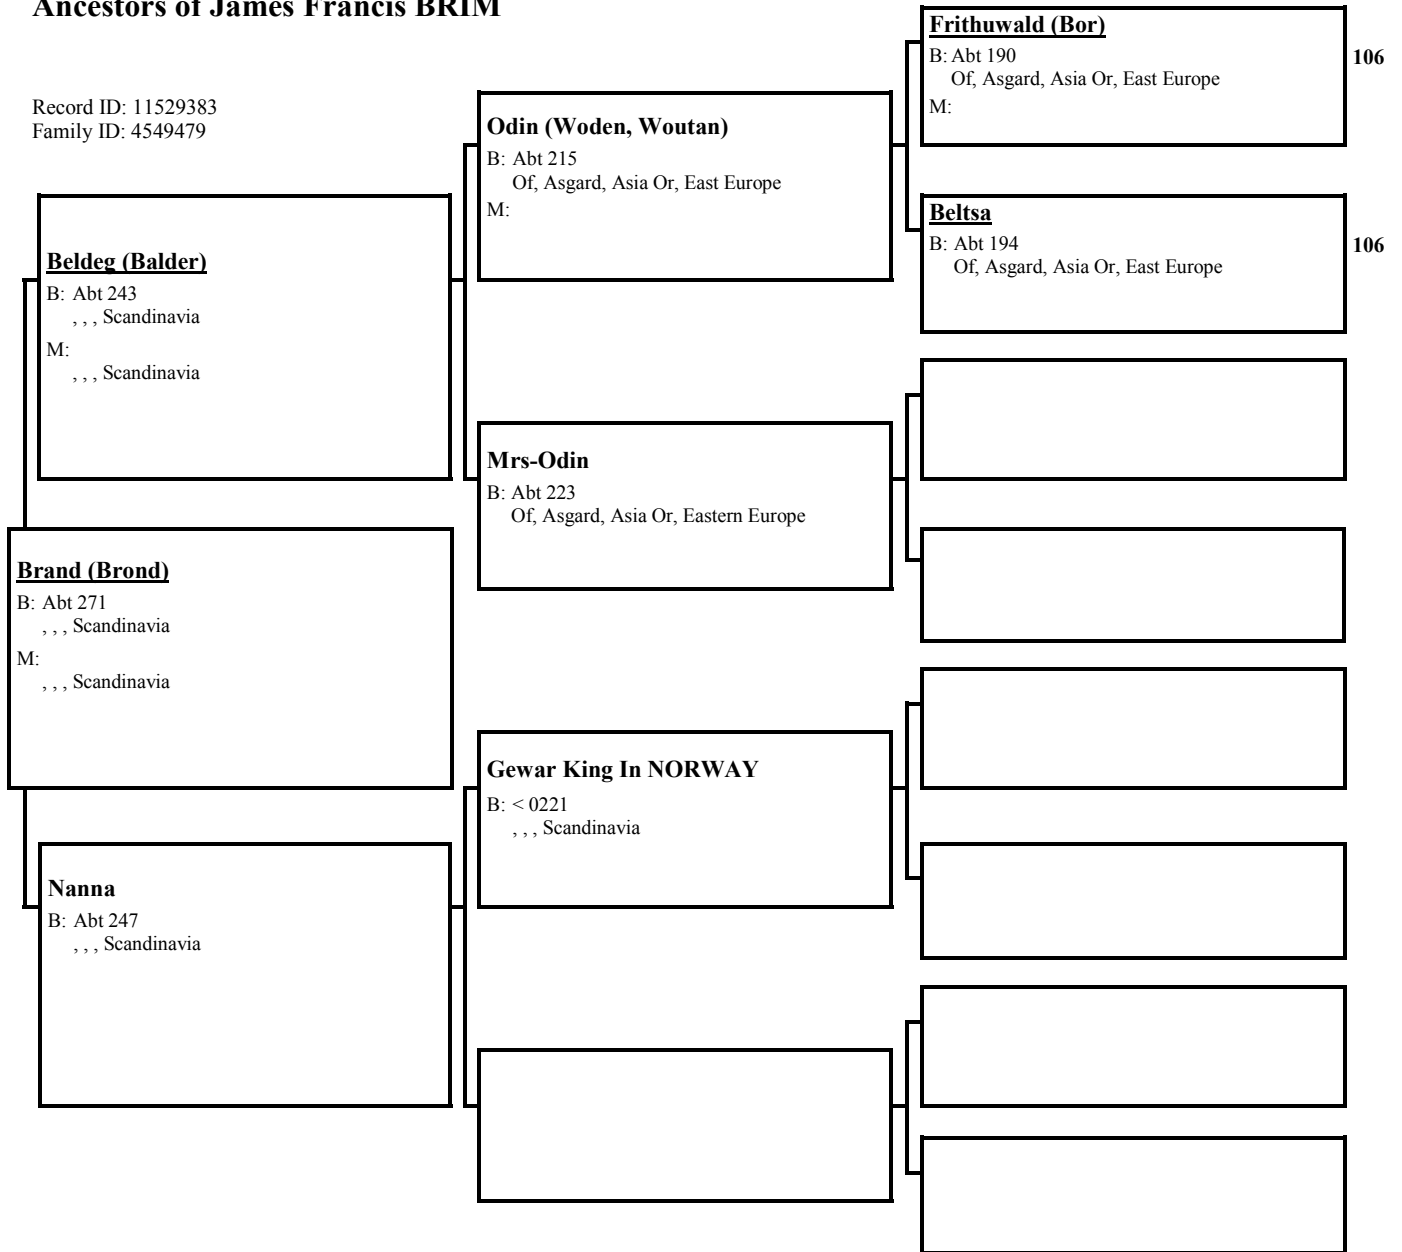

Ancestors of James Francis BRIM

Record ID: 11529383
Family ID: 4549479

146