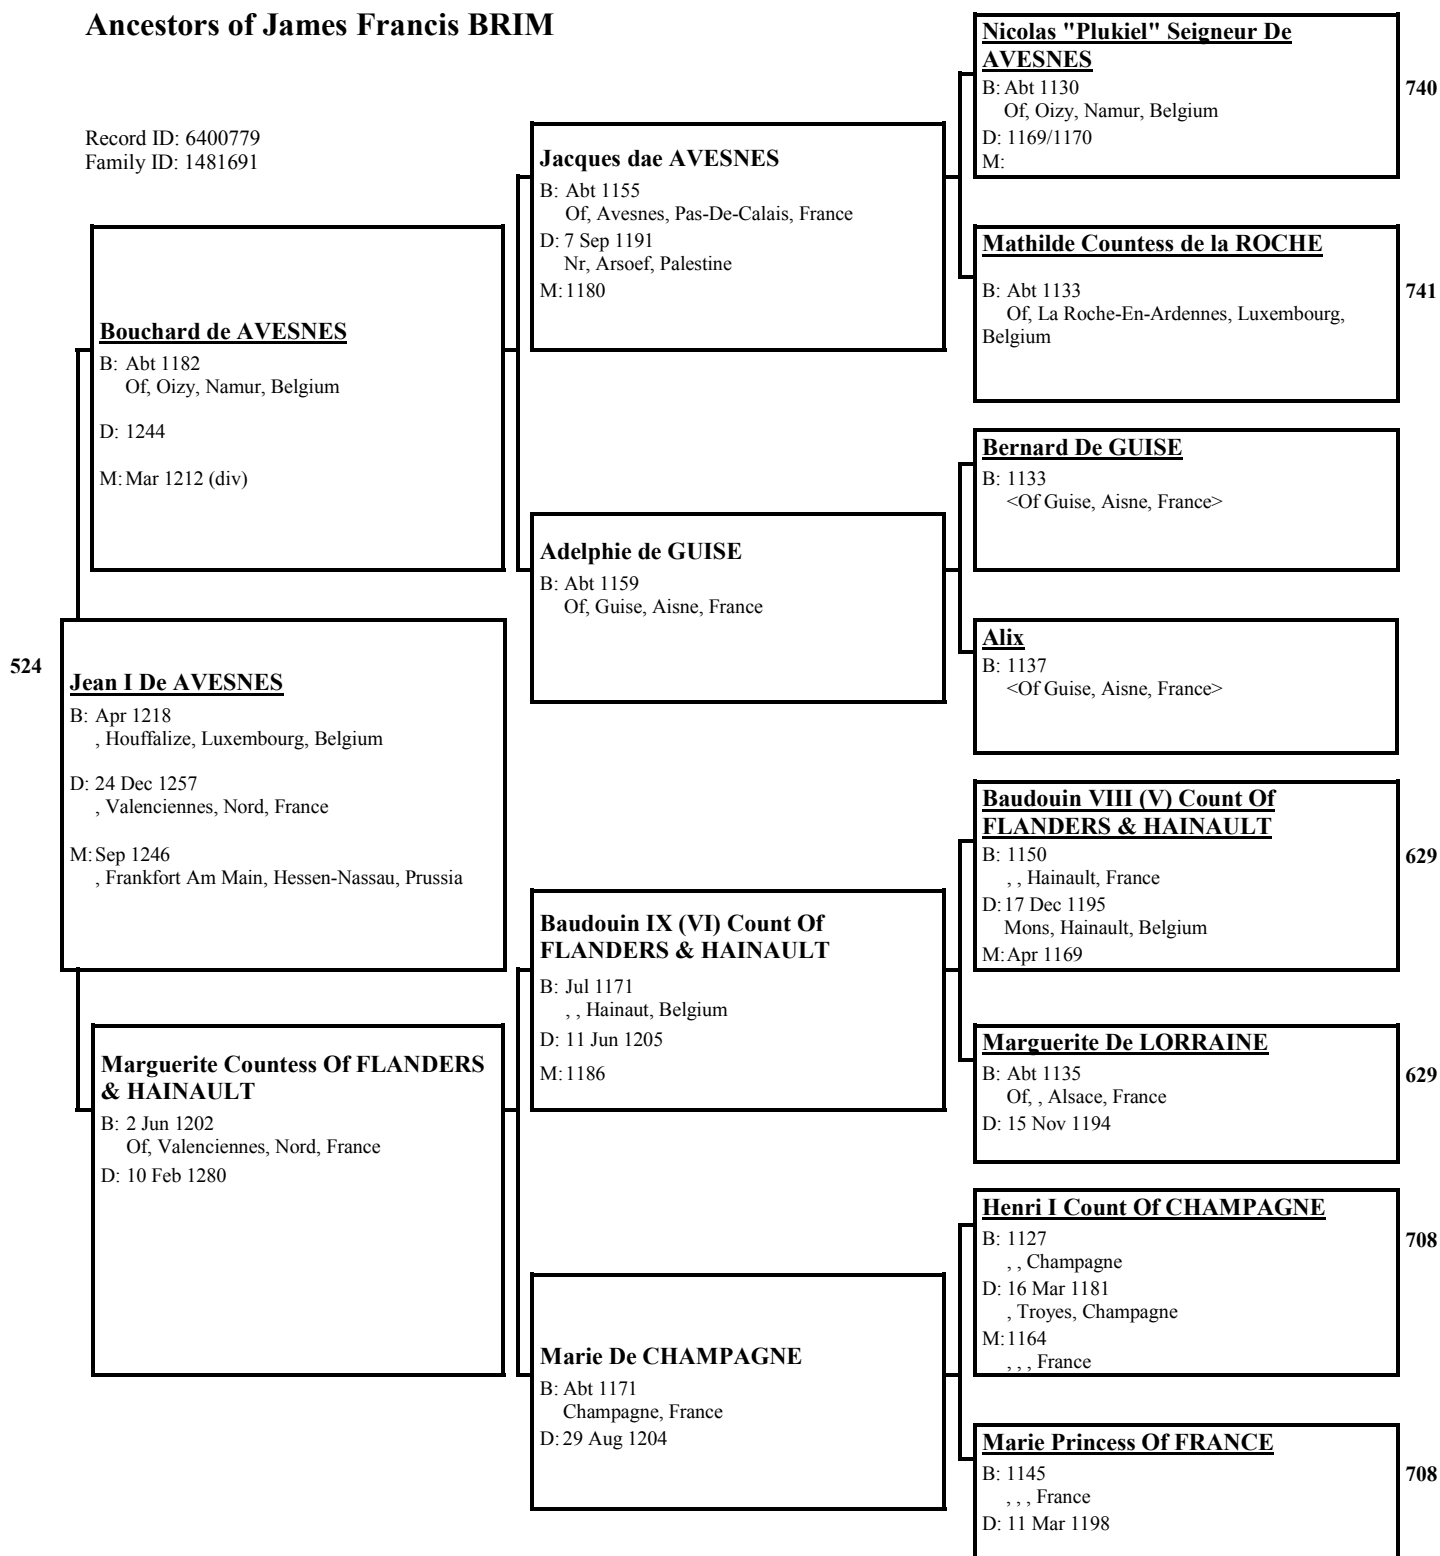

Ancestors of James Francis BRIM

Record ID: 6400779
Family ID: 1481691