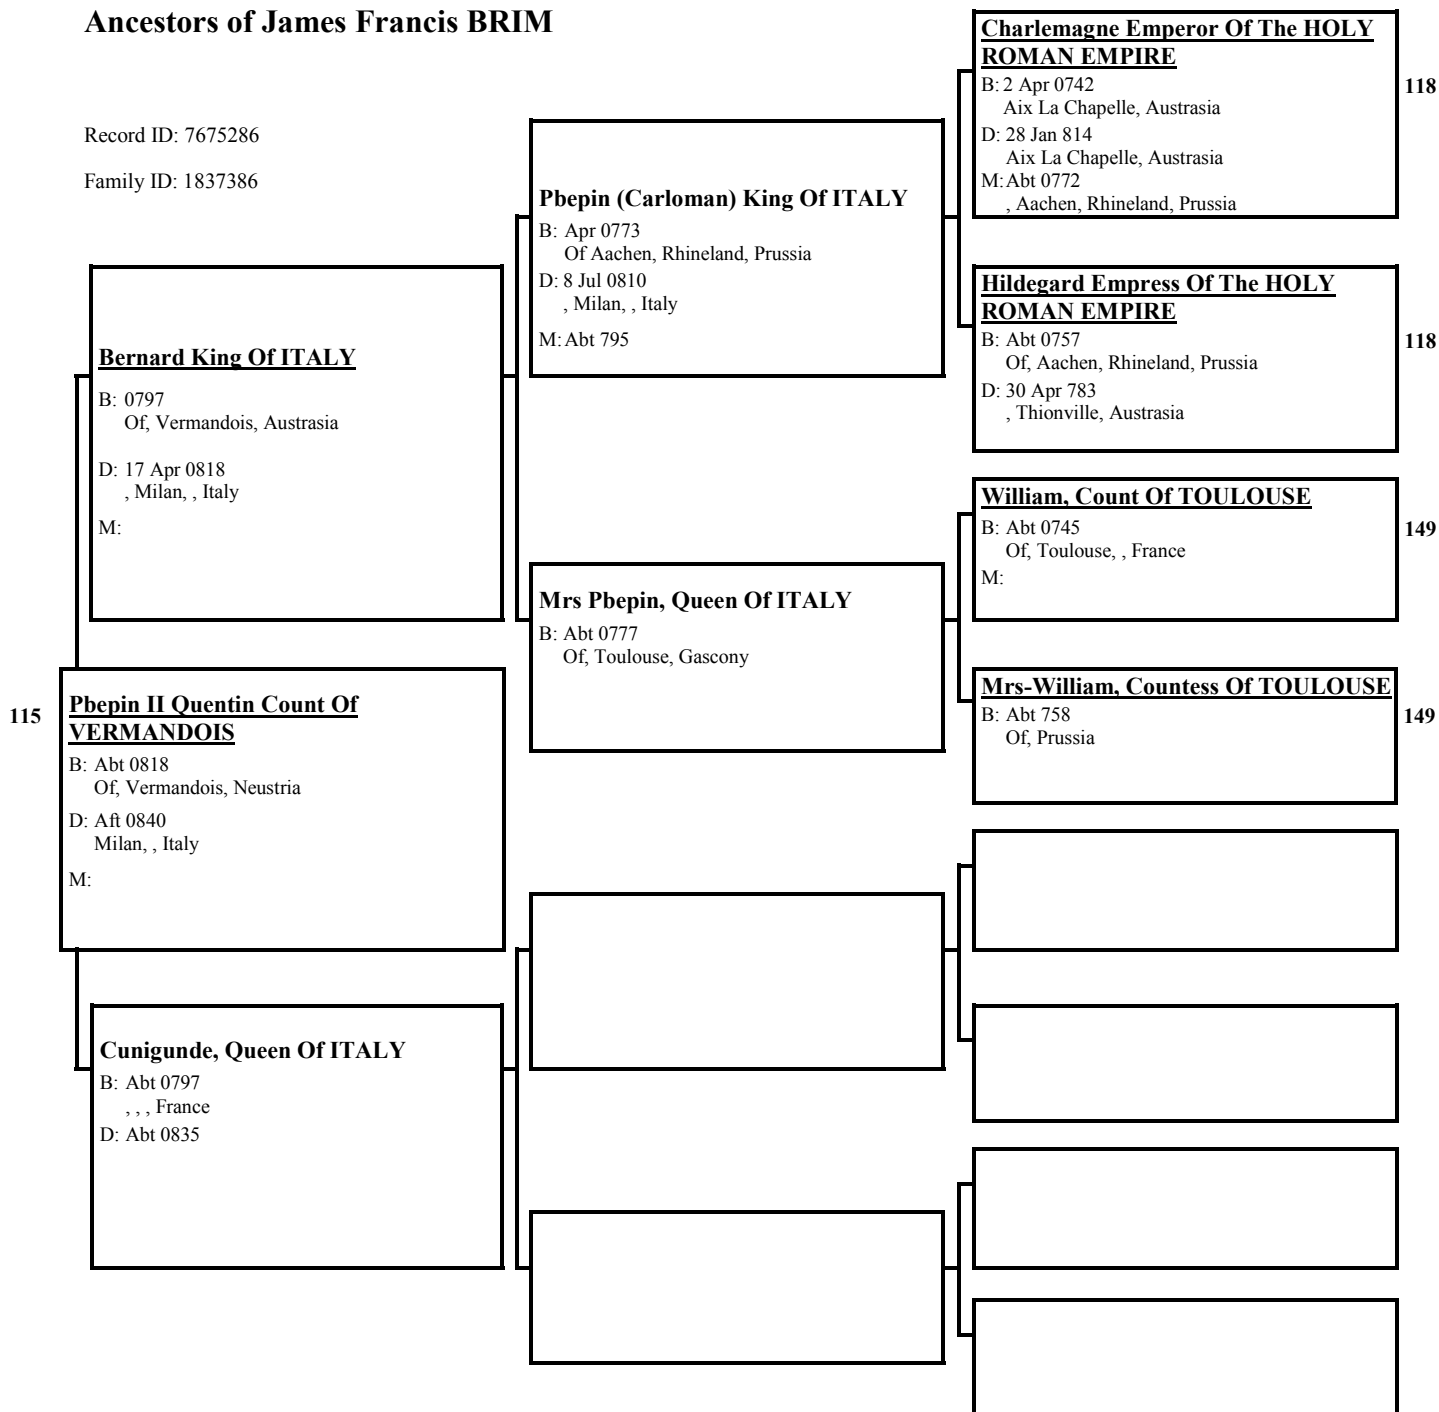

Ancestors of James Francis BRIM

Record ID: 7675286

Family ID: 1837386