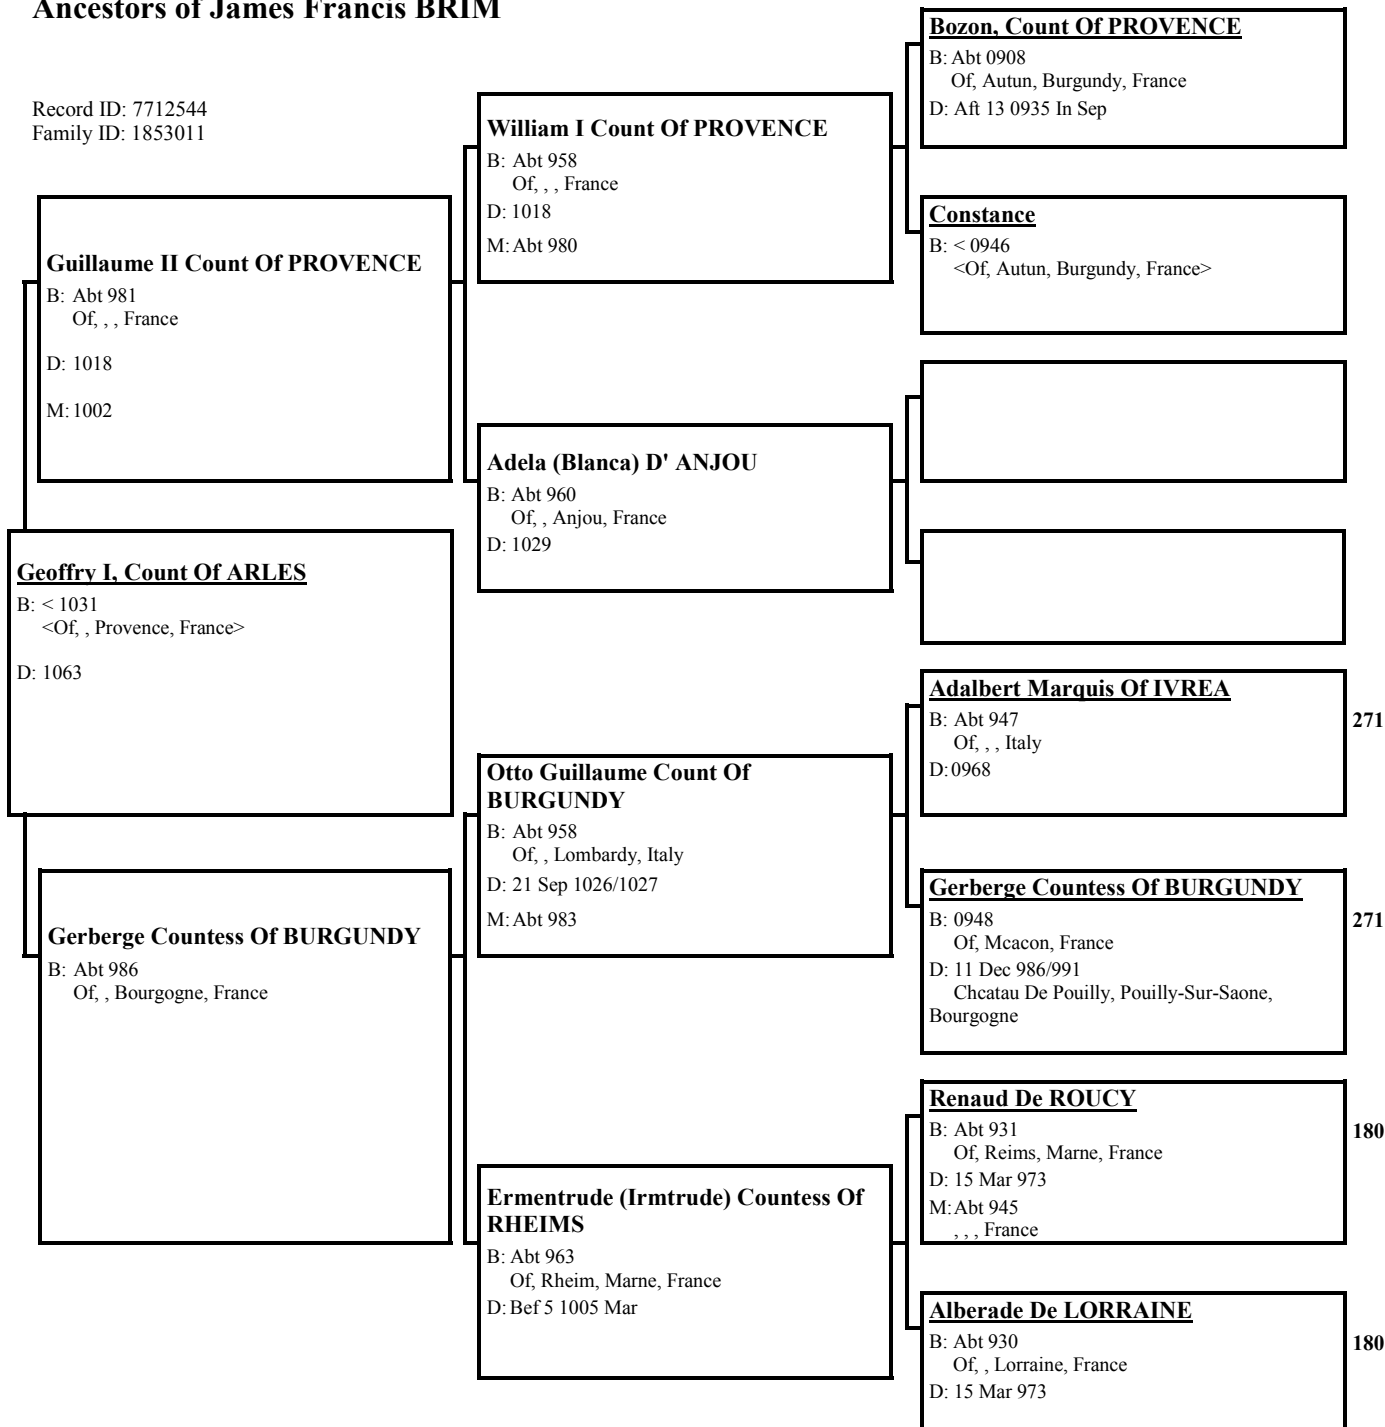

Ancestors of James Francis BRIM

Record ID: 7712544
Family ID: 1853011

363