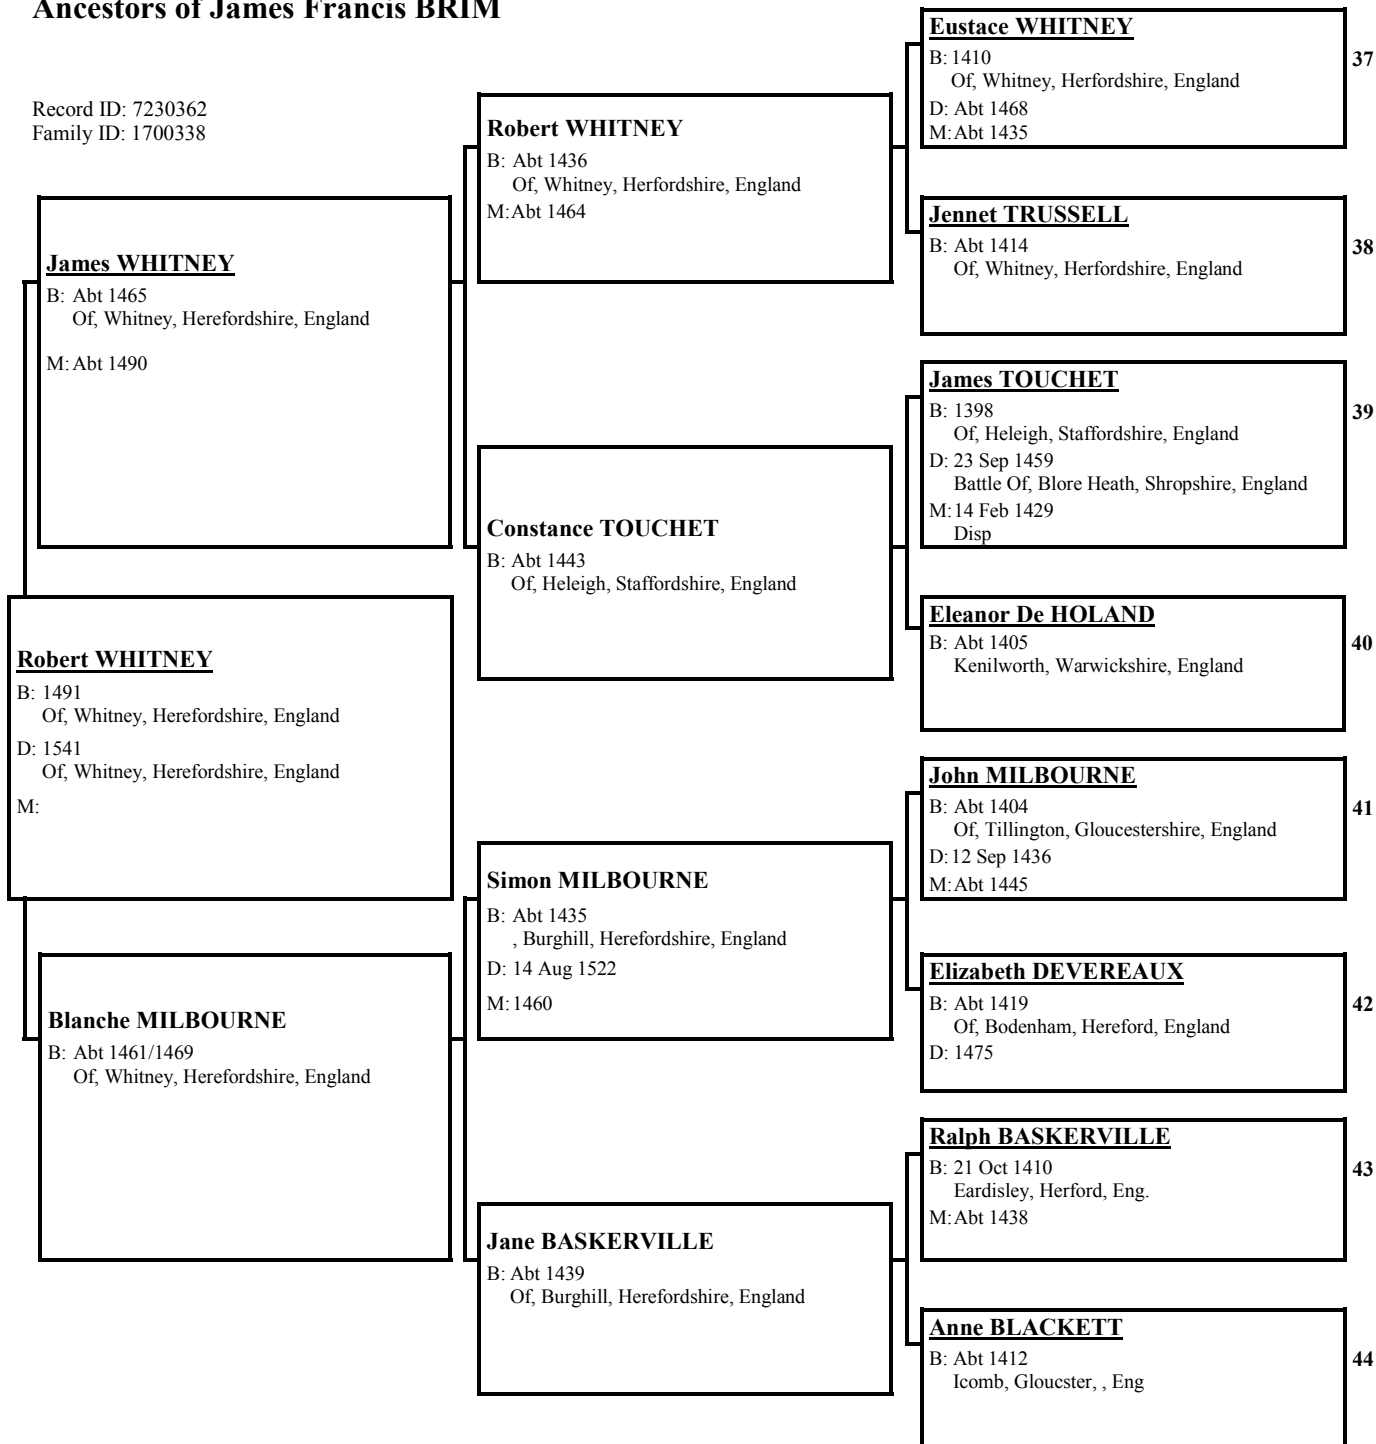

Ancestors of James Francis BRIM

Record ID: 7230362
Family ID: 1700338

29