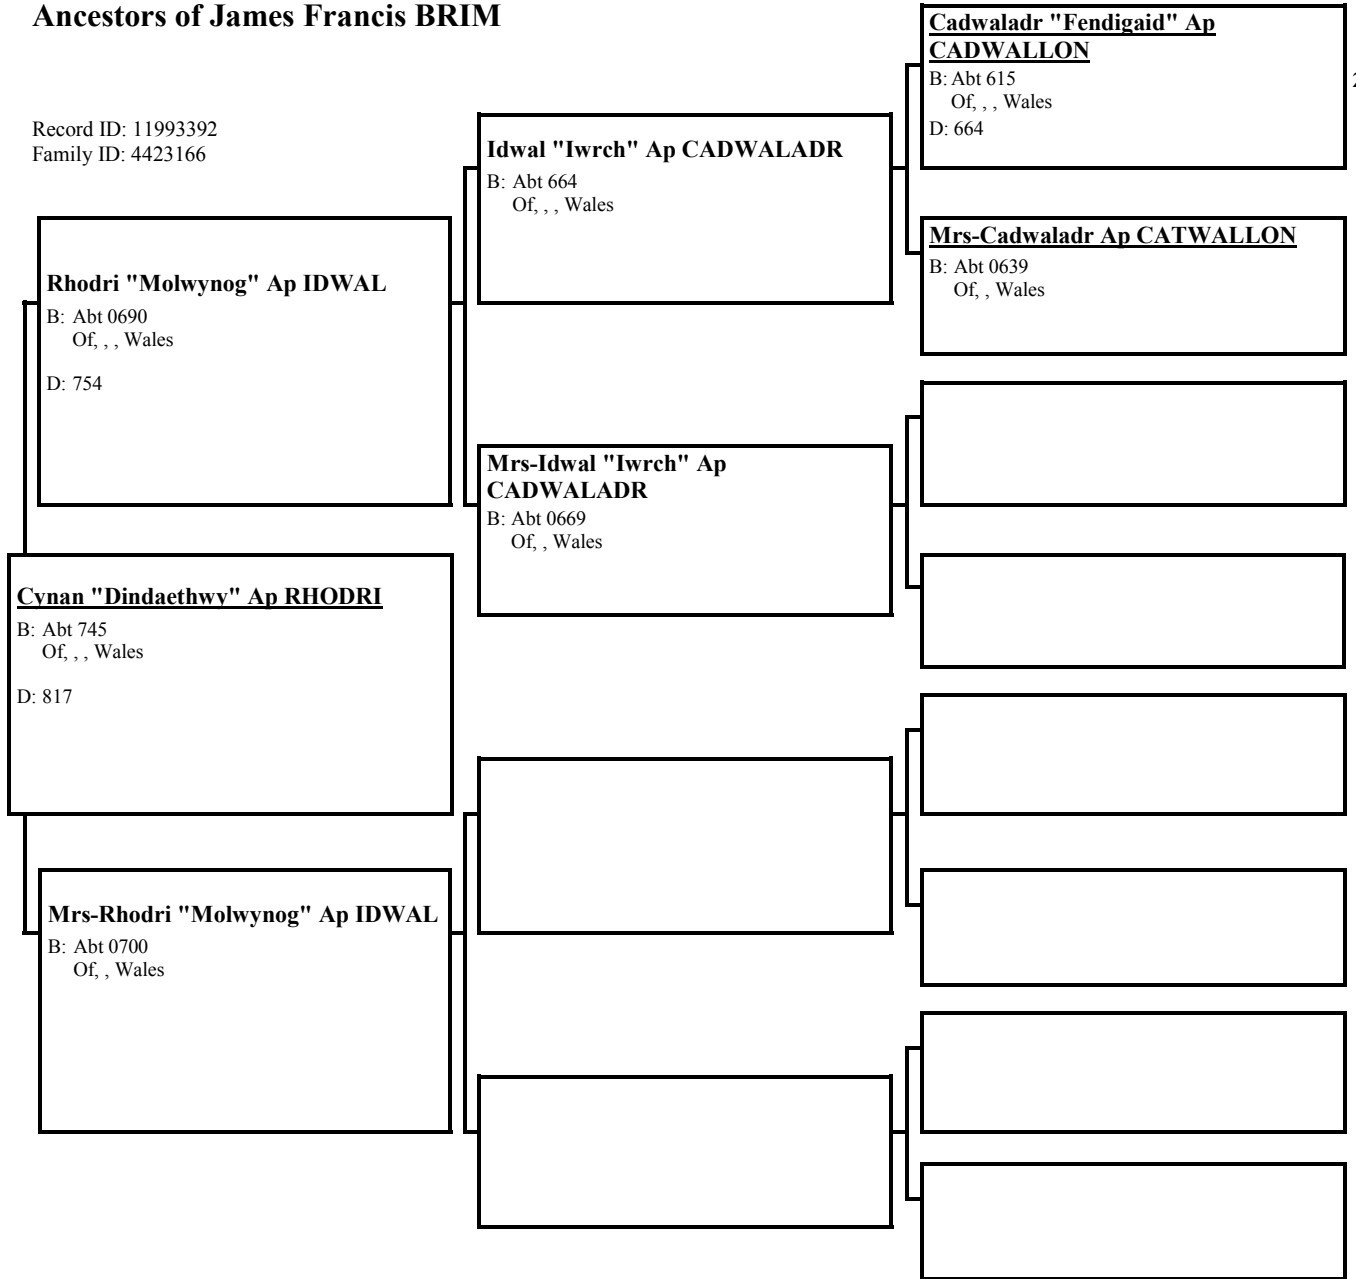

[Empty box]

[Empty box]

[Empty box]

[Empty box]

Ancestors of James Francis BRIM

Record ID: 11993392
Family ID: 4423166

234

238