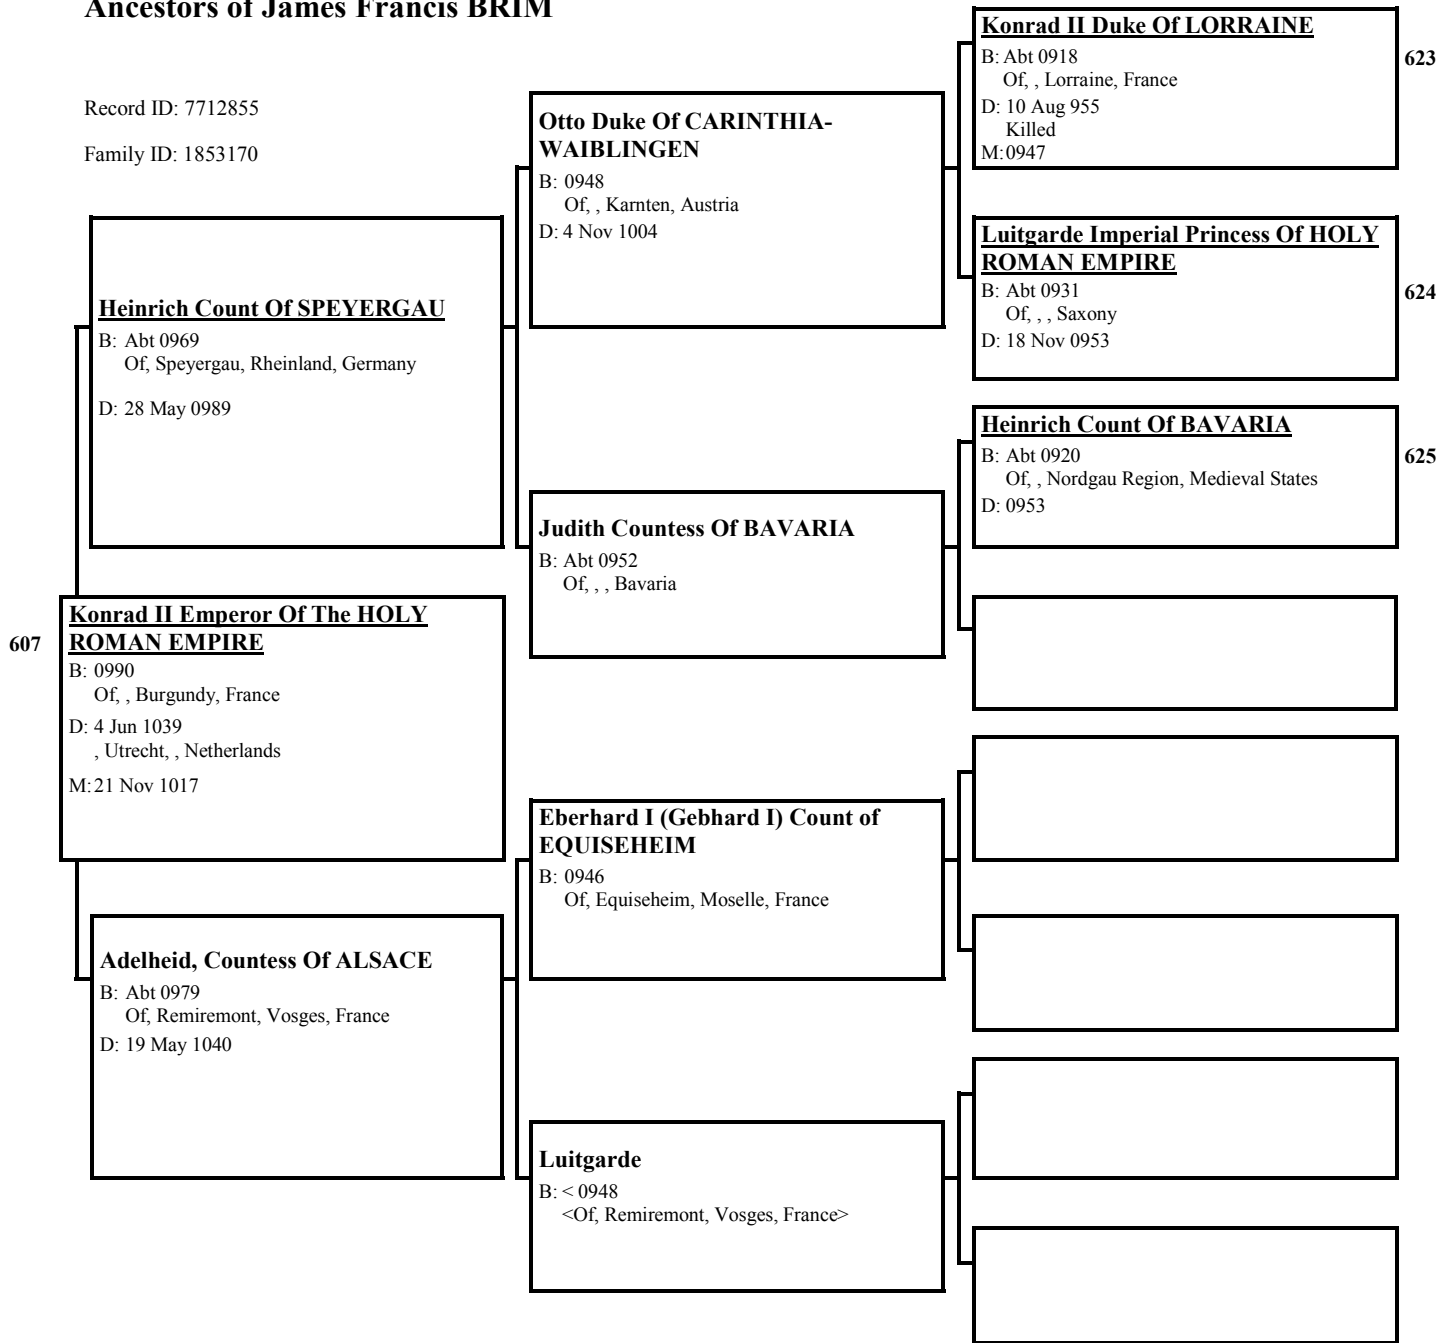

Ancestors of James Francis BRIM

Record ID: 7712855

Family ID: 1853170