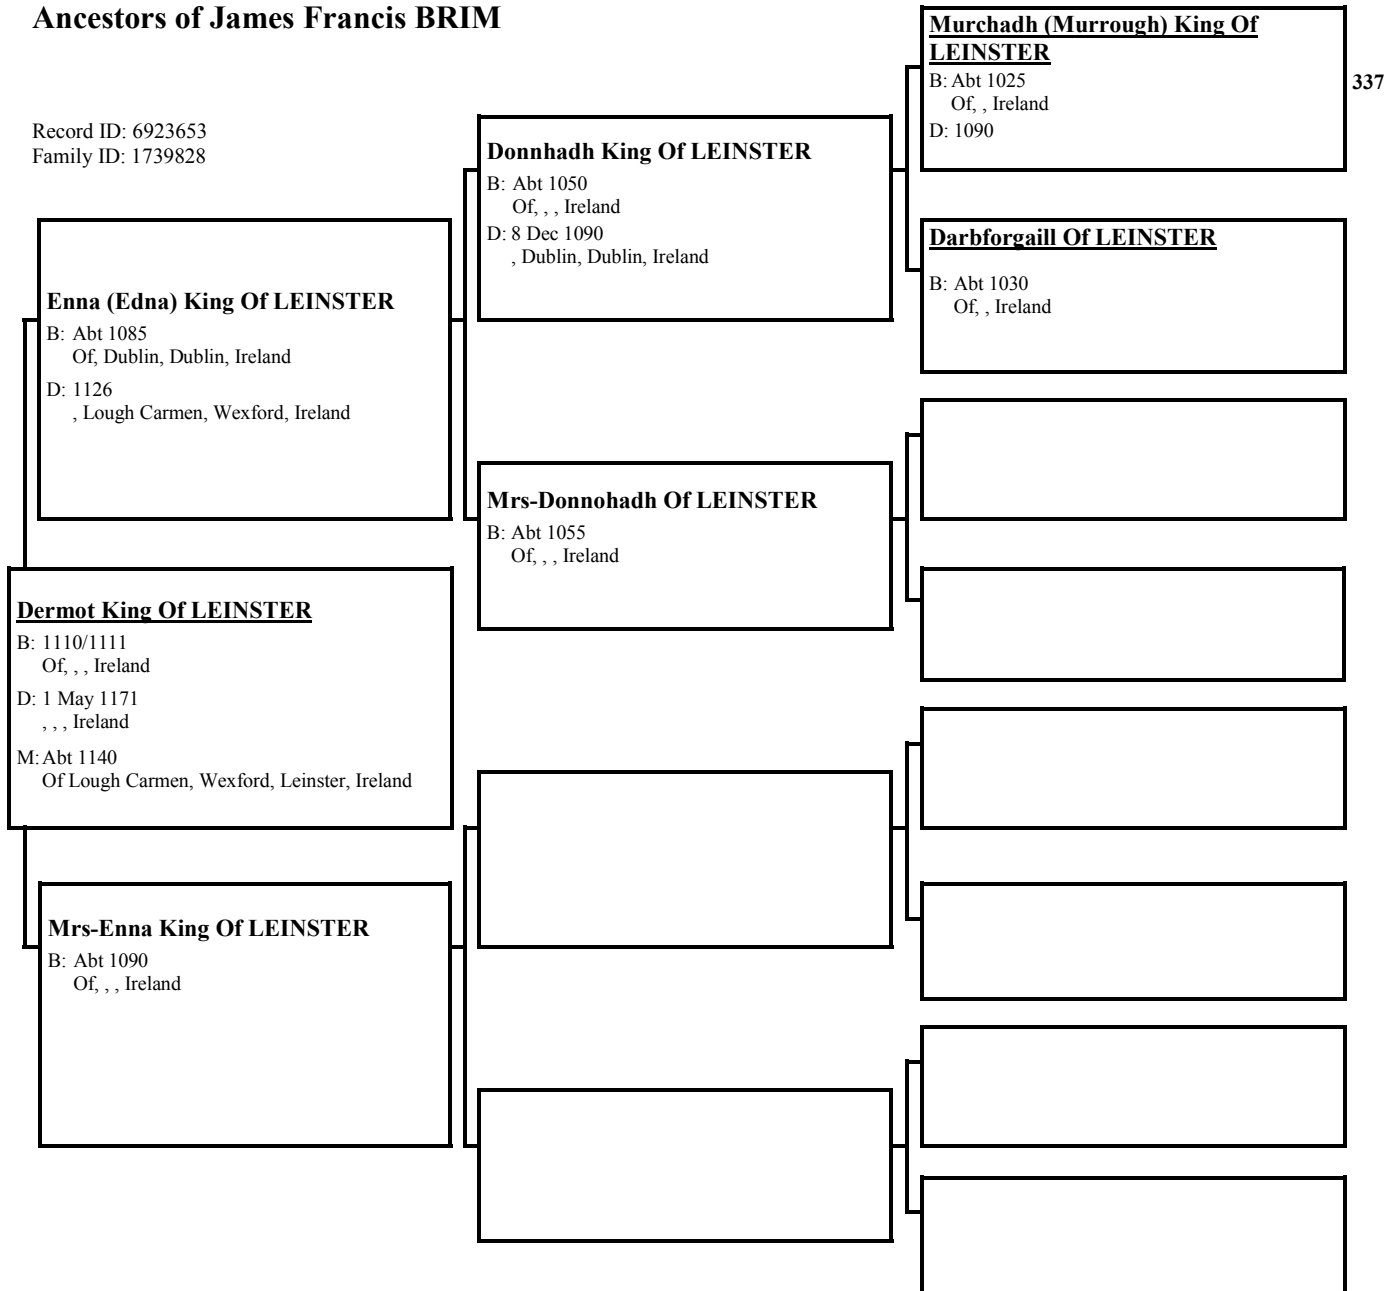

Ancestors of James Francis BRIM

Record ID: 6923653
Family ID: 1739828

288