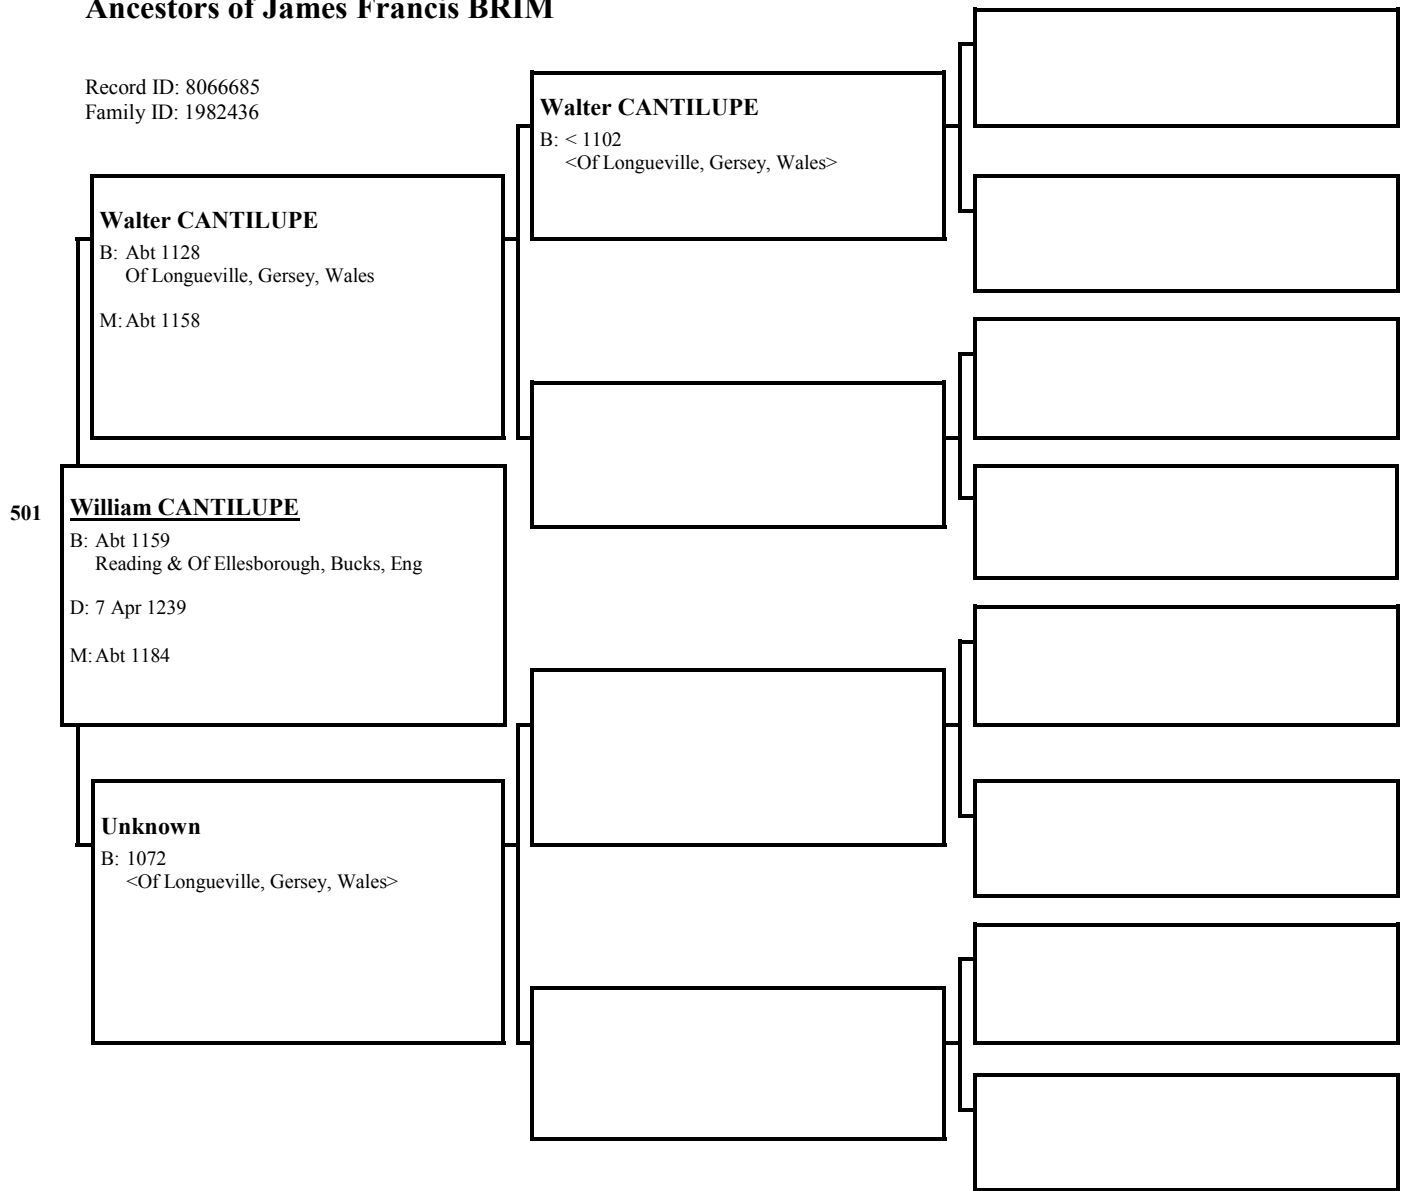

Ancestors of James Francis BRIM

Record ID: 8066685
Family ID: 1982436