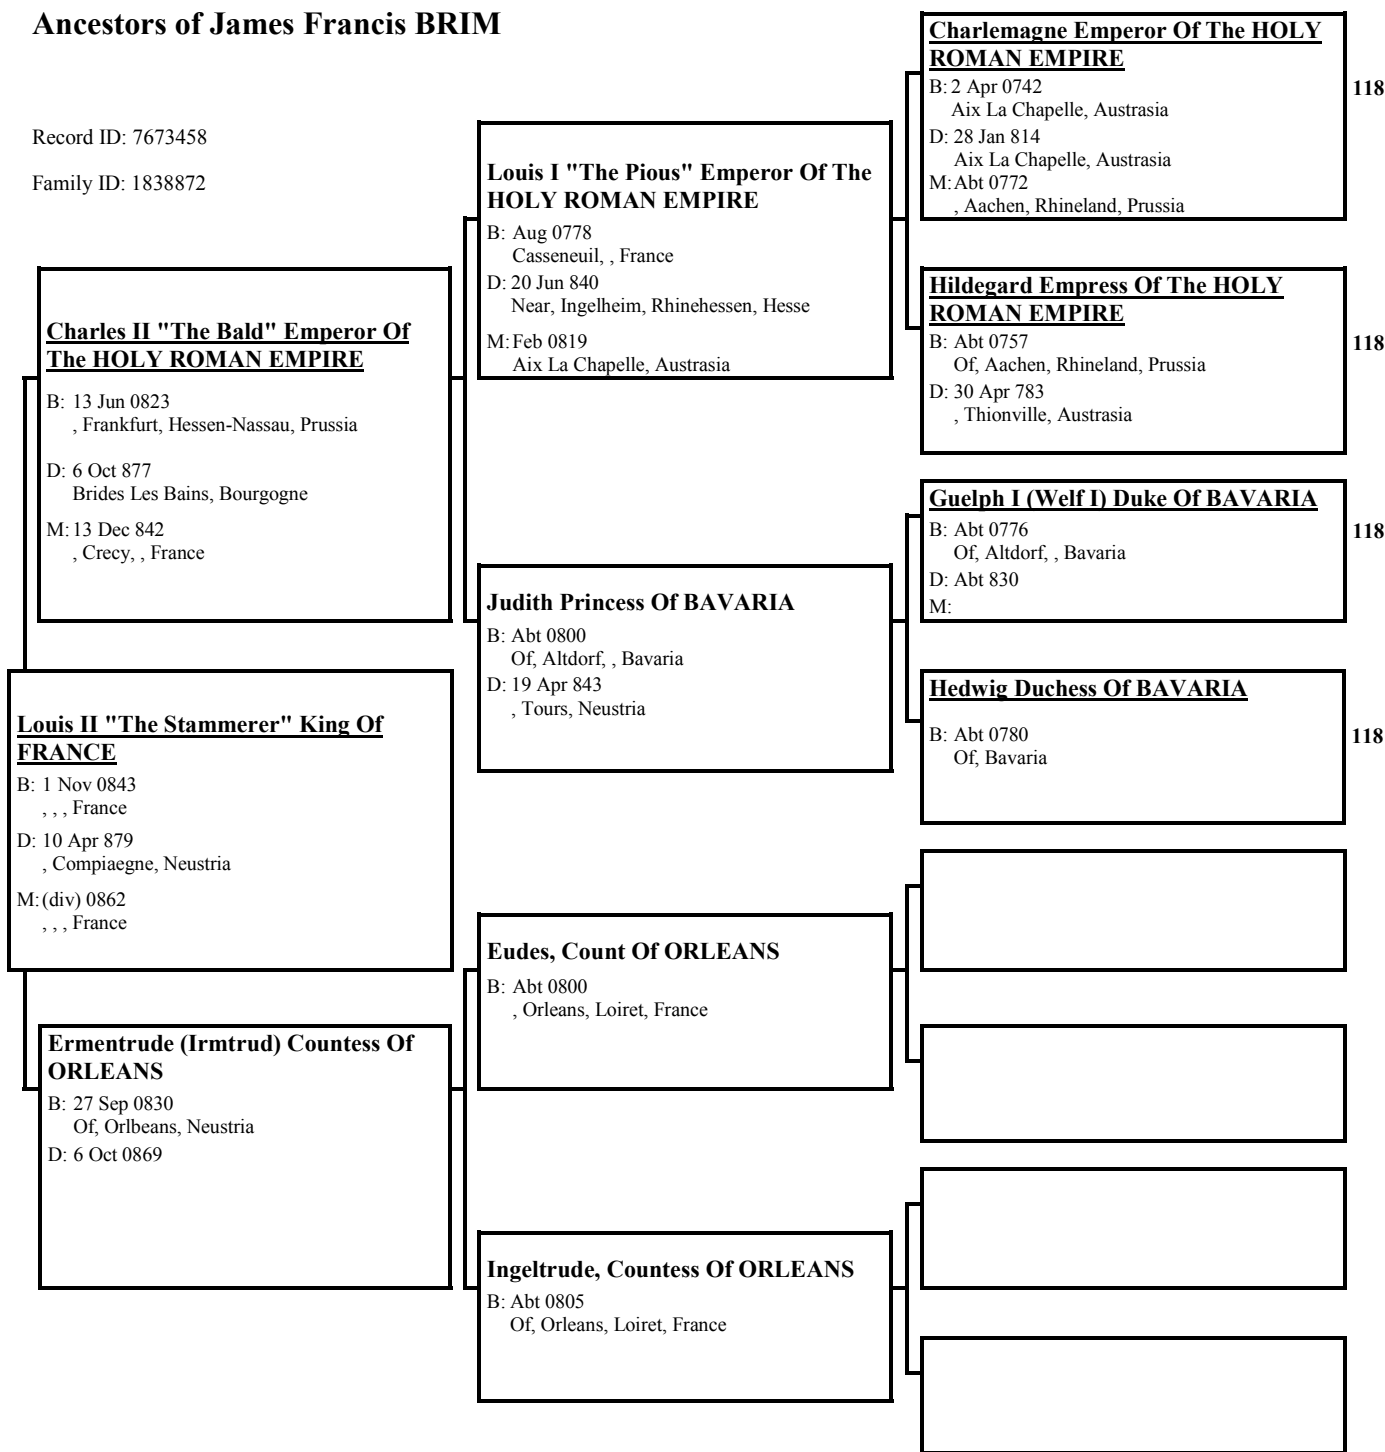

Ancestors of James Francis BRIM

Record ID: 7673458

Family ID: 1838872

159