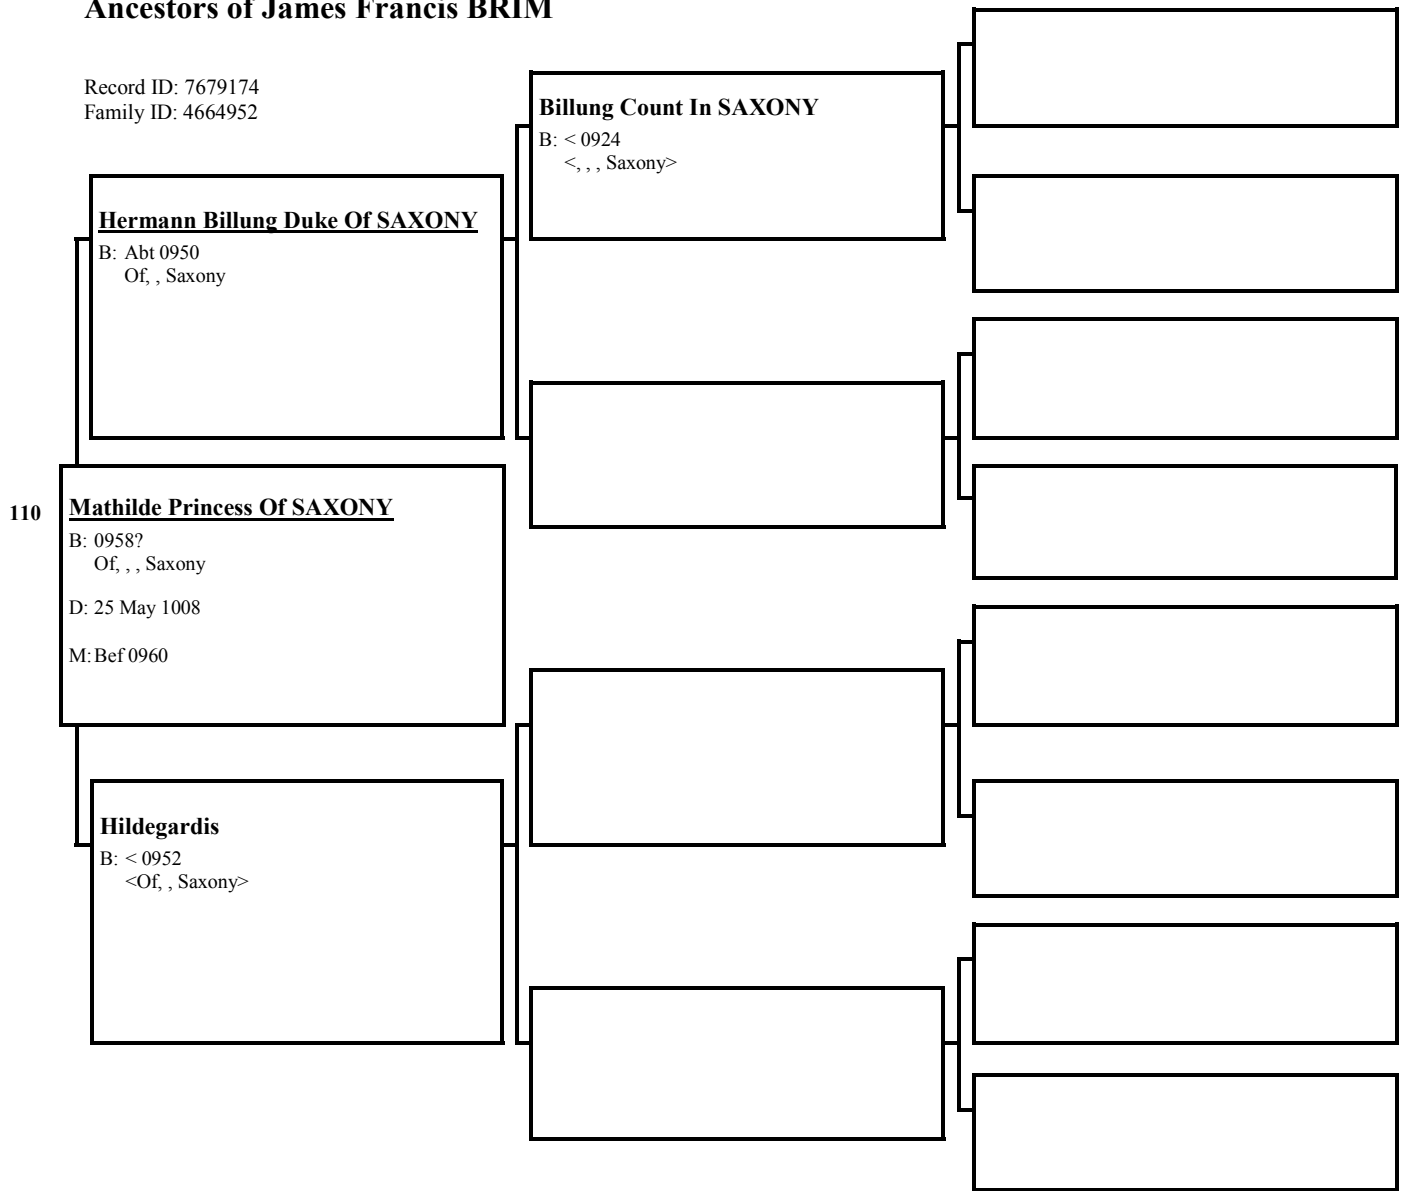

Ancestors of James Francis BRIM

Record ID: 7679174
Family ID: 4664952