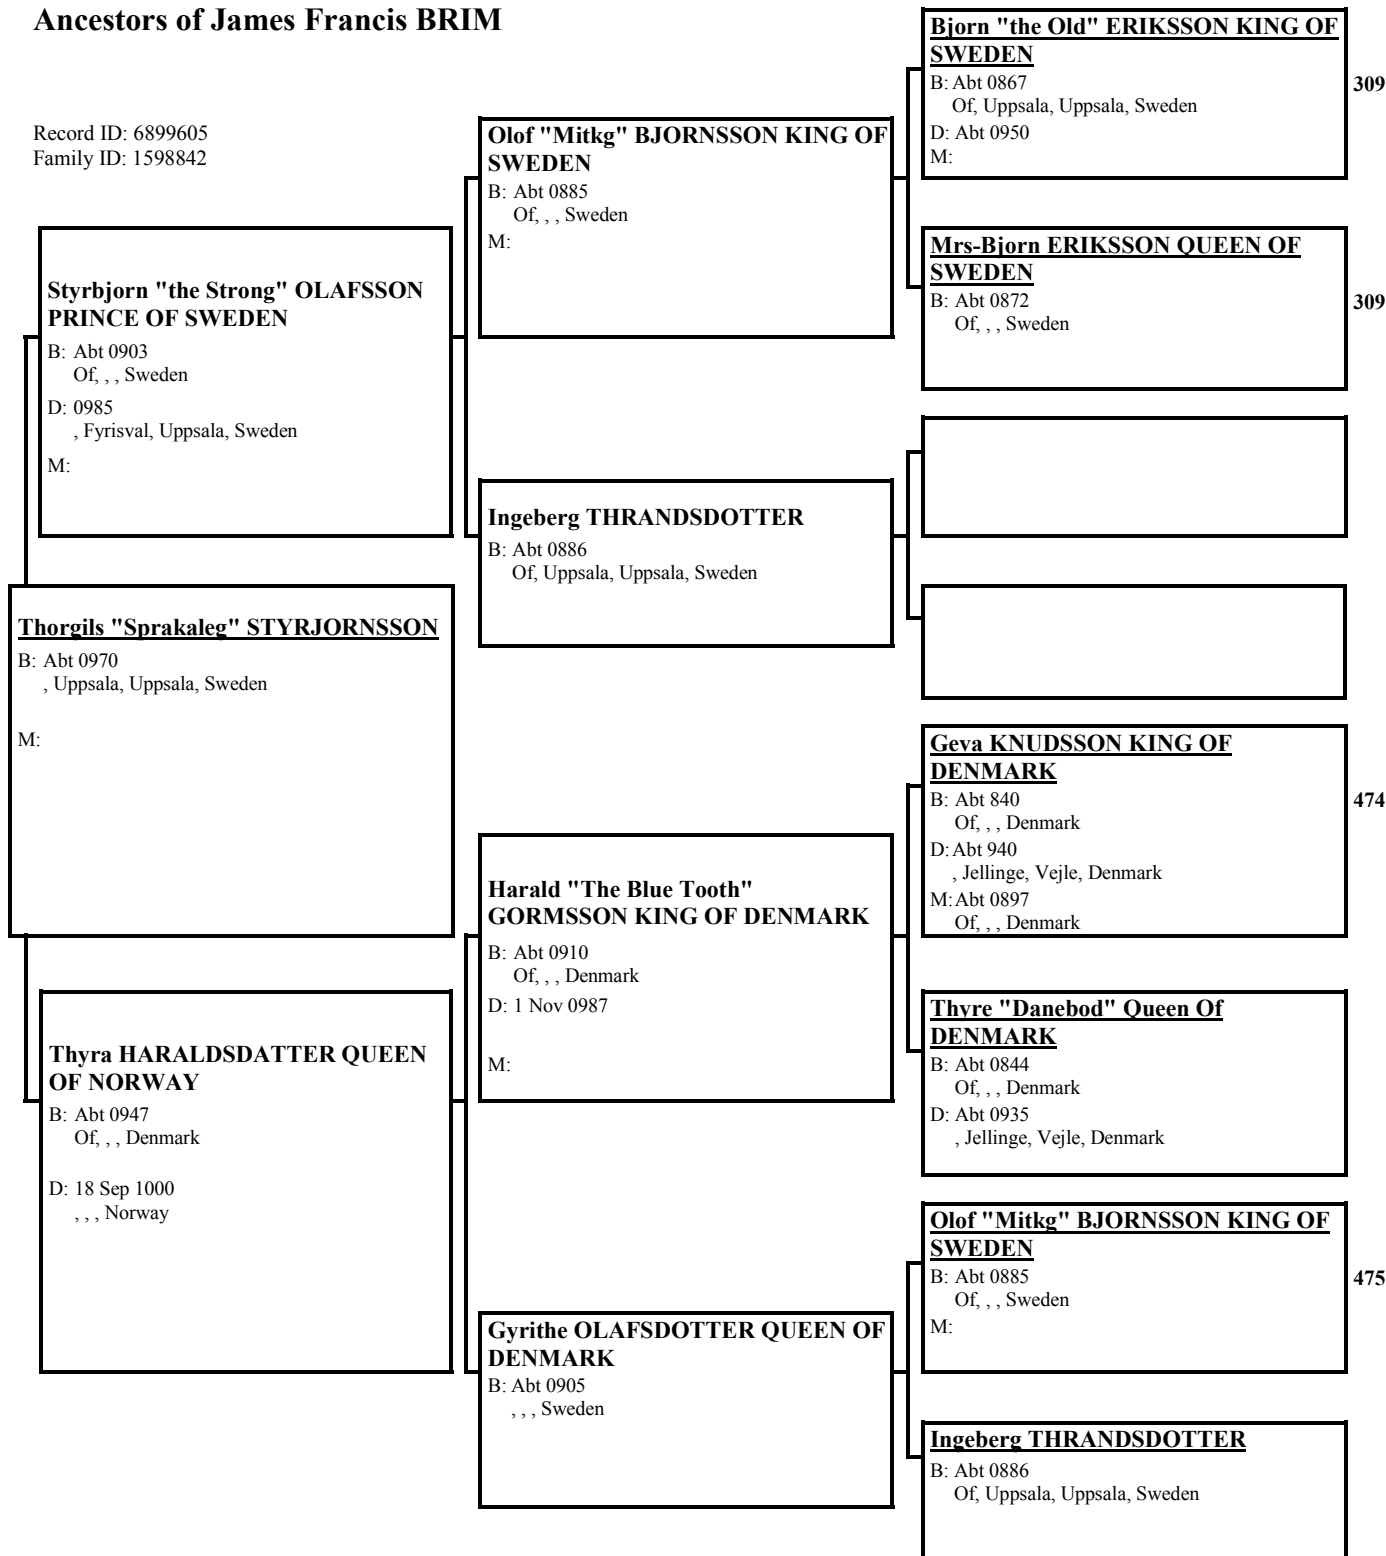

Ancestors of James Francis BRIM

Record ID: 6899605
Family ID: 1598842

468