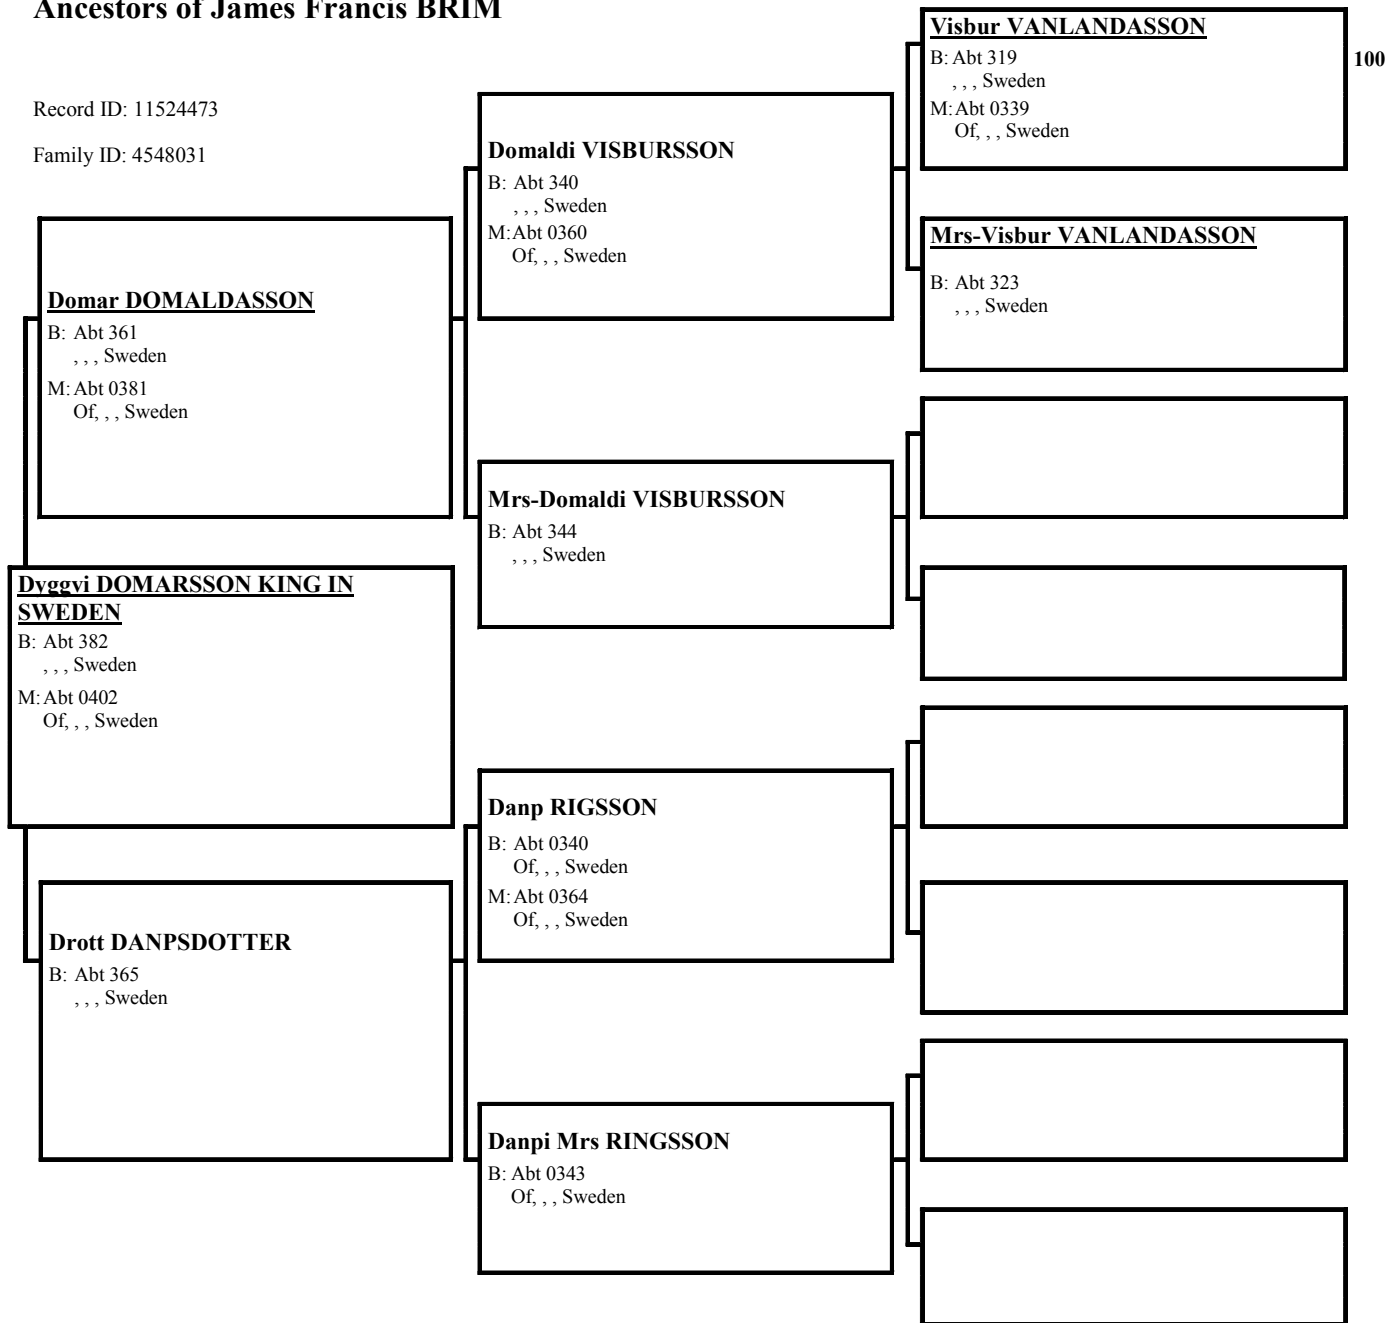

Ancestors of James Francis BRIM

Record ID: 11524473

Family ID: 4548031

97

100