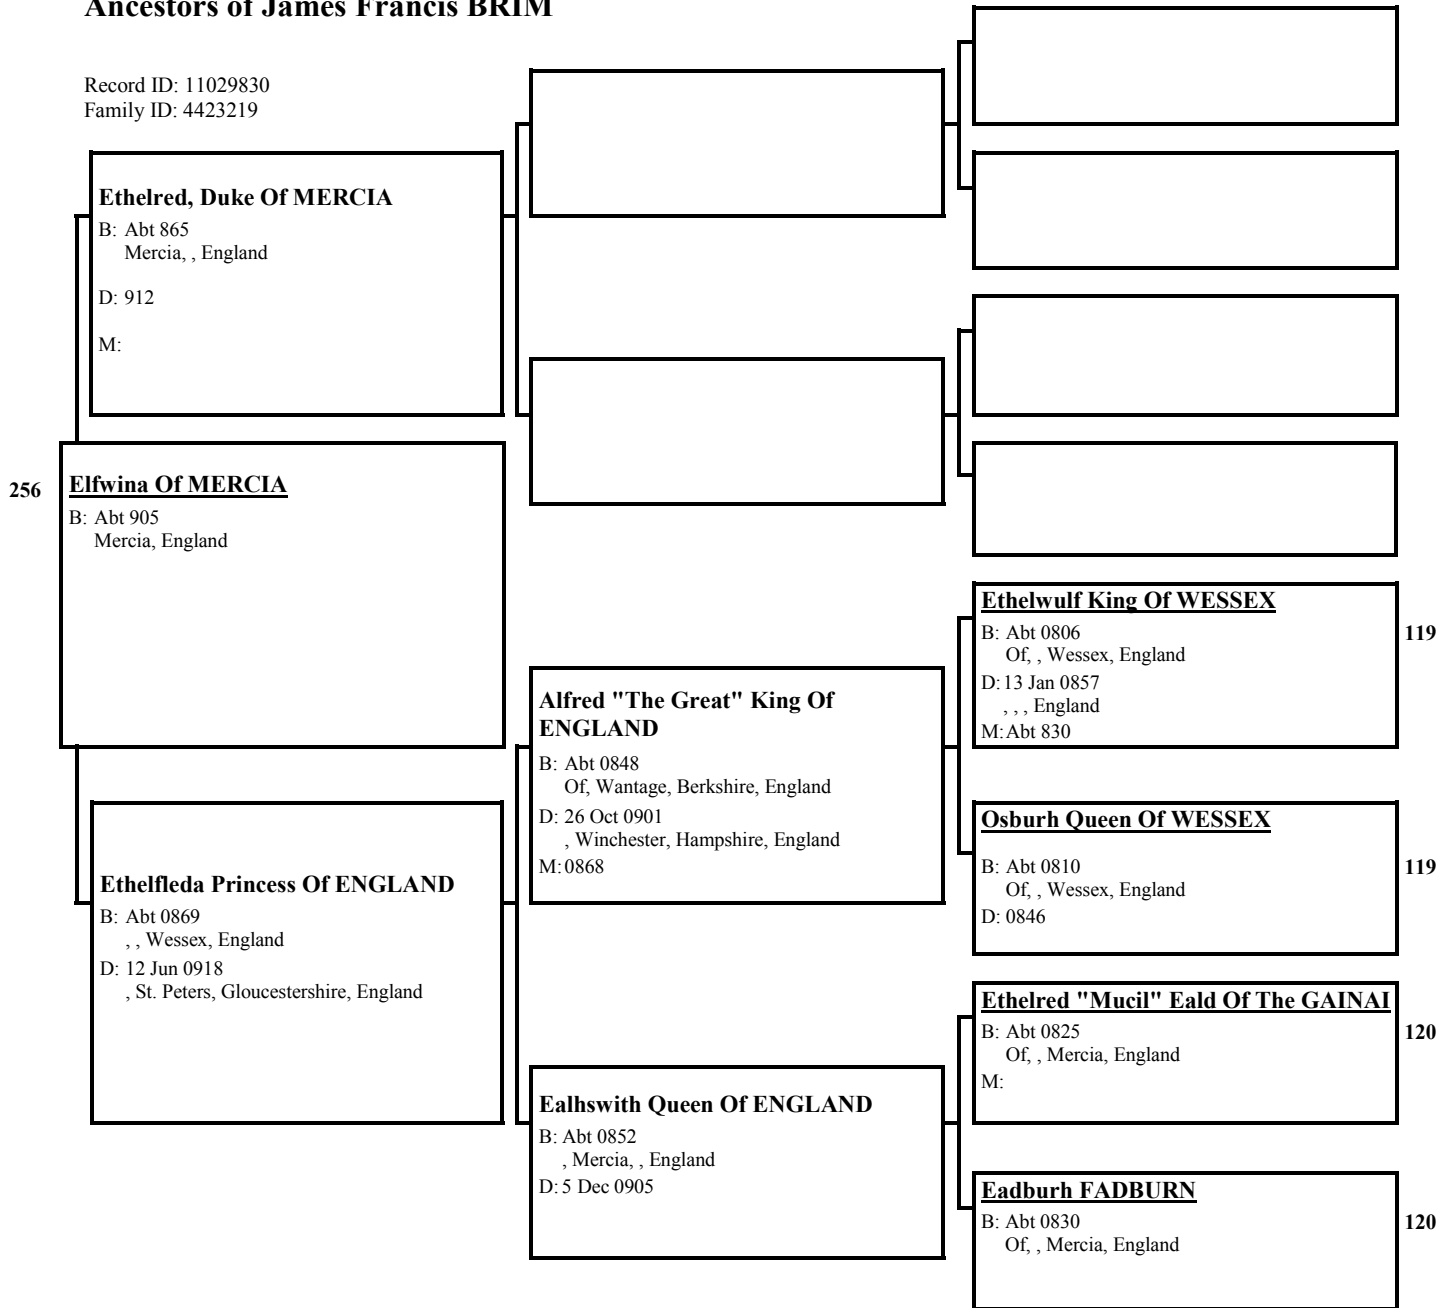

Ancestors of James Francis BRIM

Record ID: 11029830
Family ID: 4423219