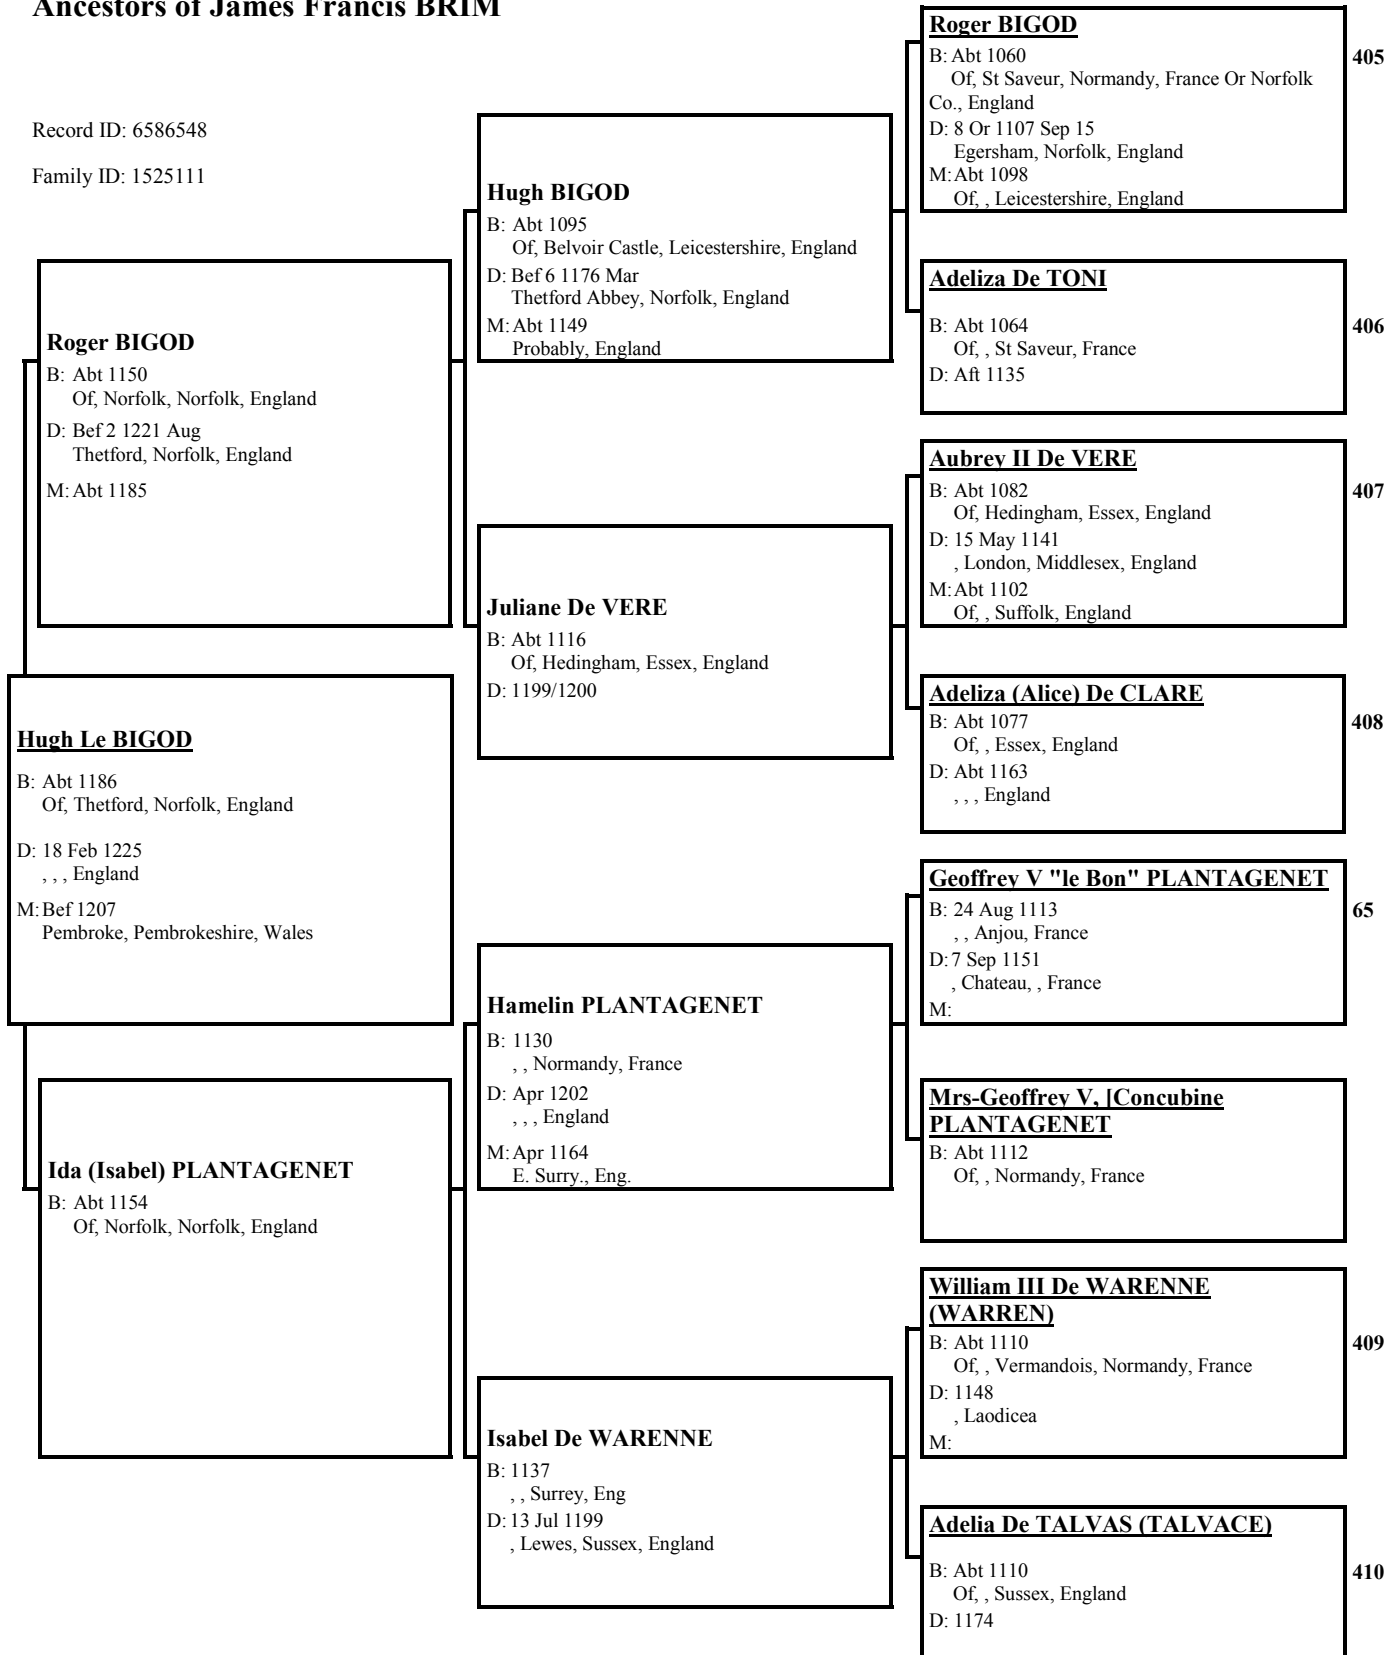

Ancestors of James Francis BRIM

Record ID: 6586548

Family ID: 1525111

60