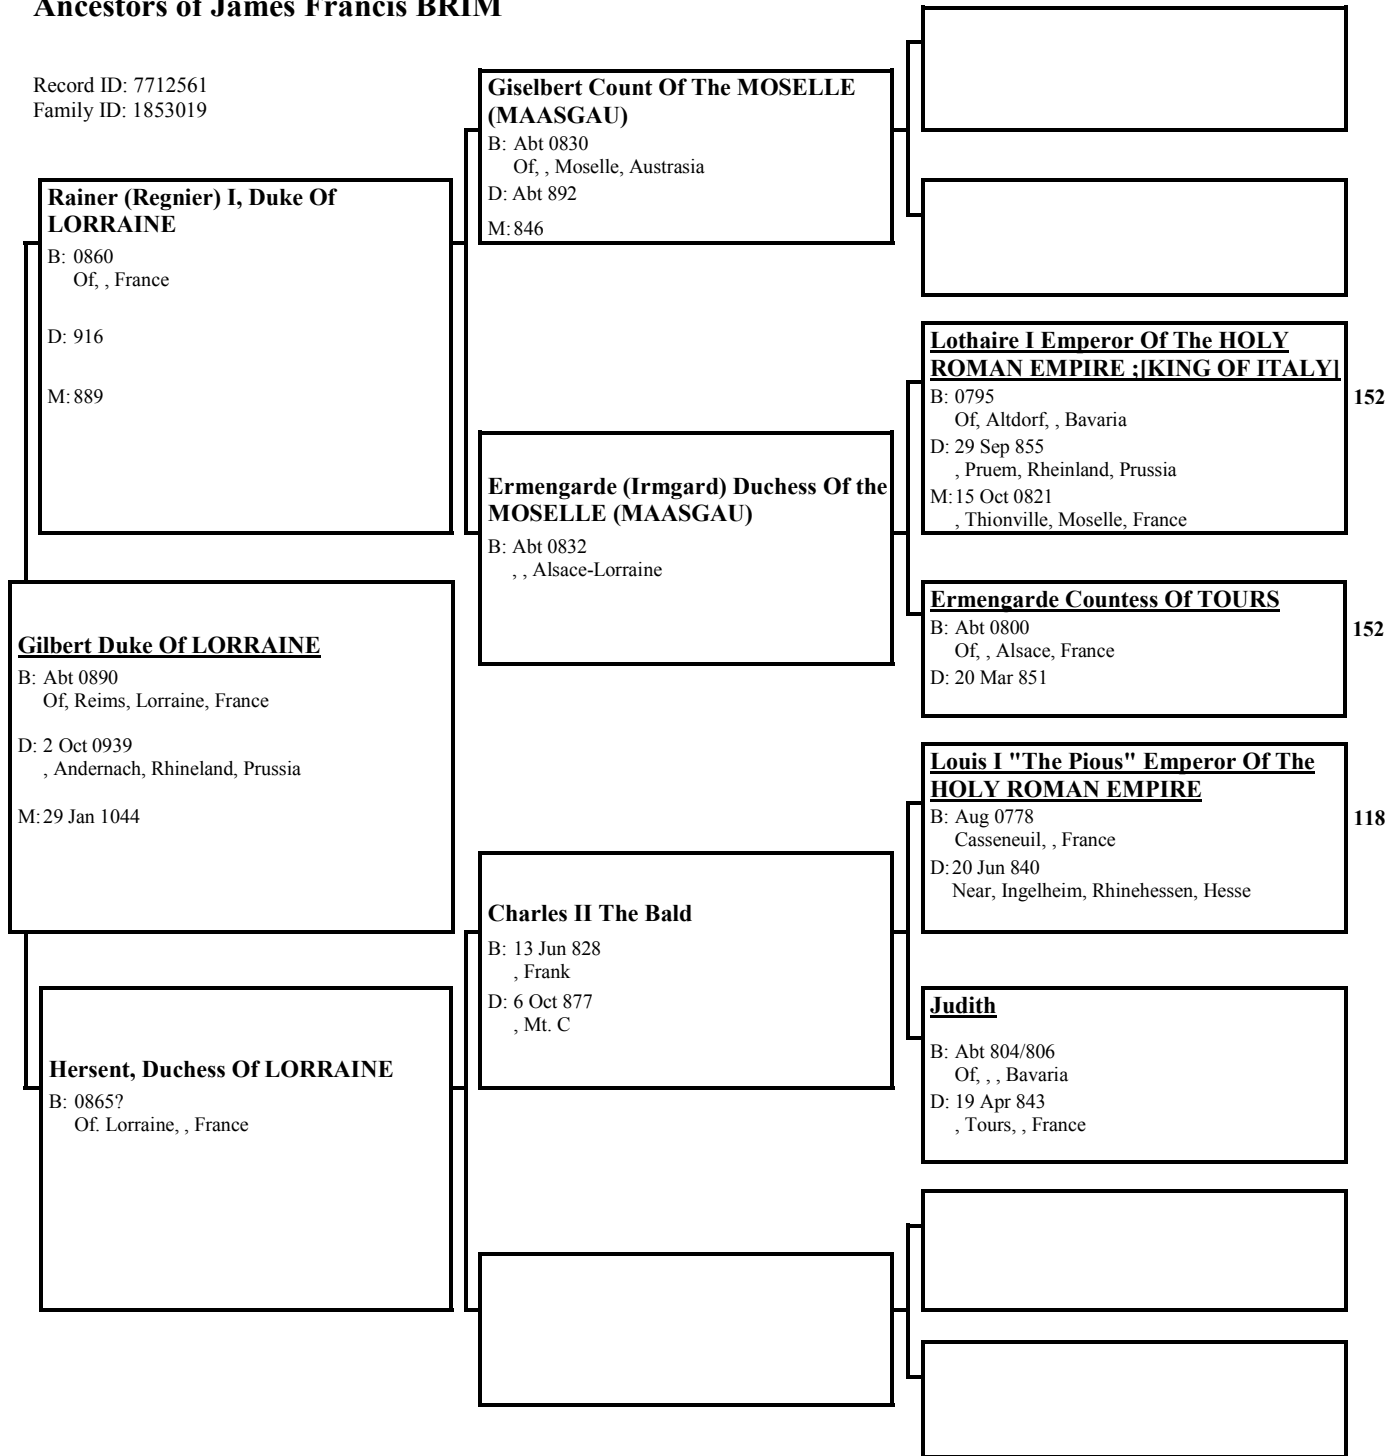

Ancestors of James Francis BRIM

Record ID: 7712561
Family ID: 1853019

180