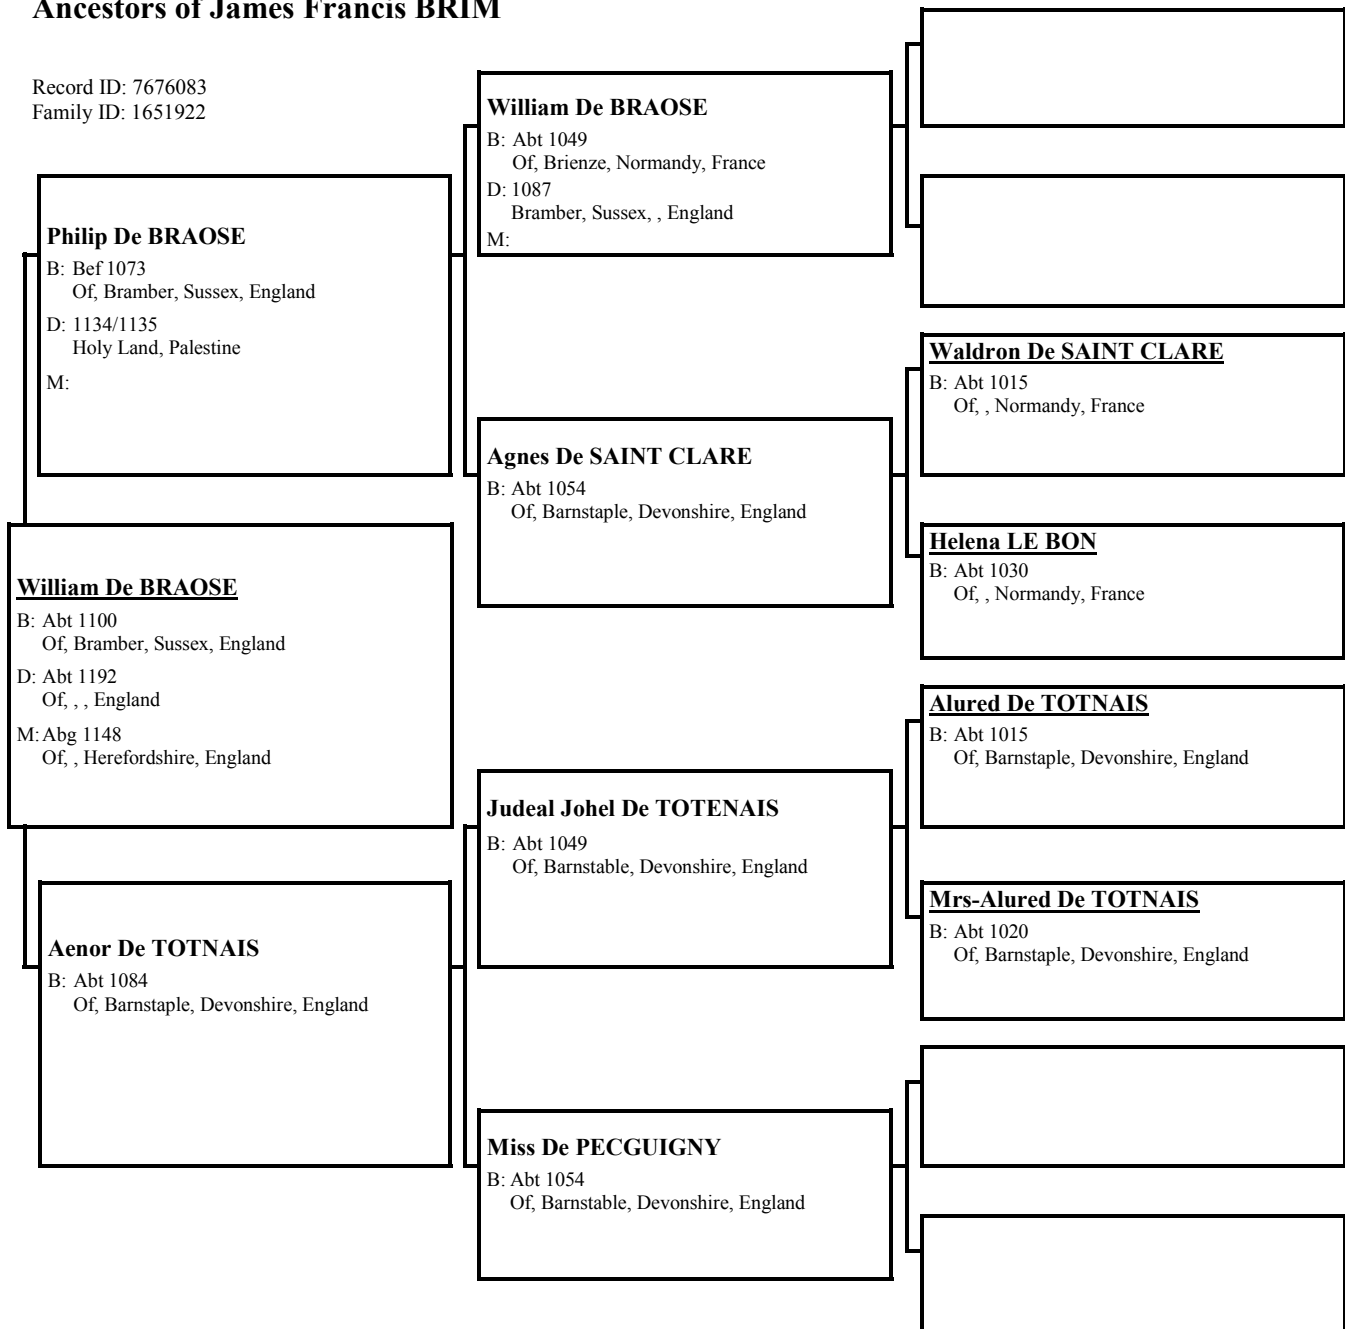

Ancestors of James Francis BRIM

Record ID: 7676083
Family ID: 1651922

223