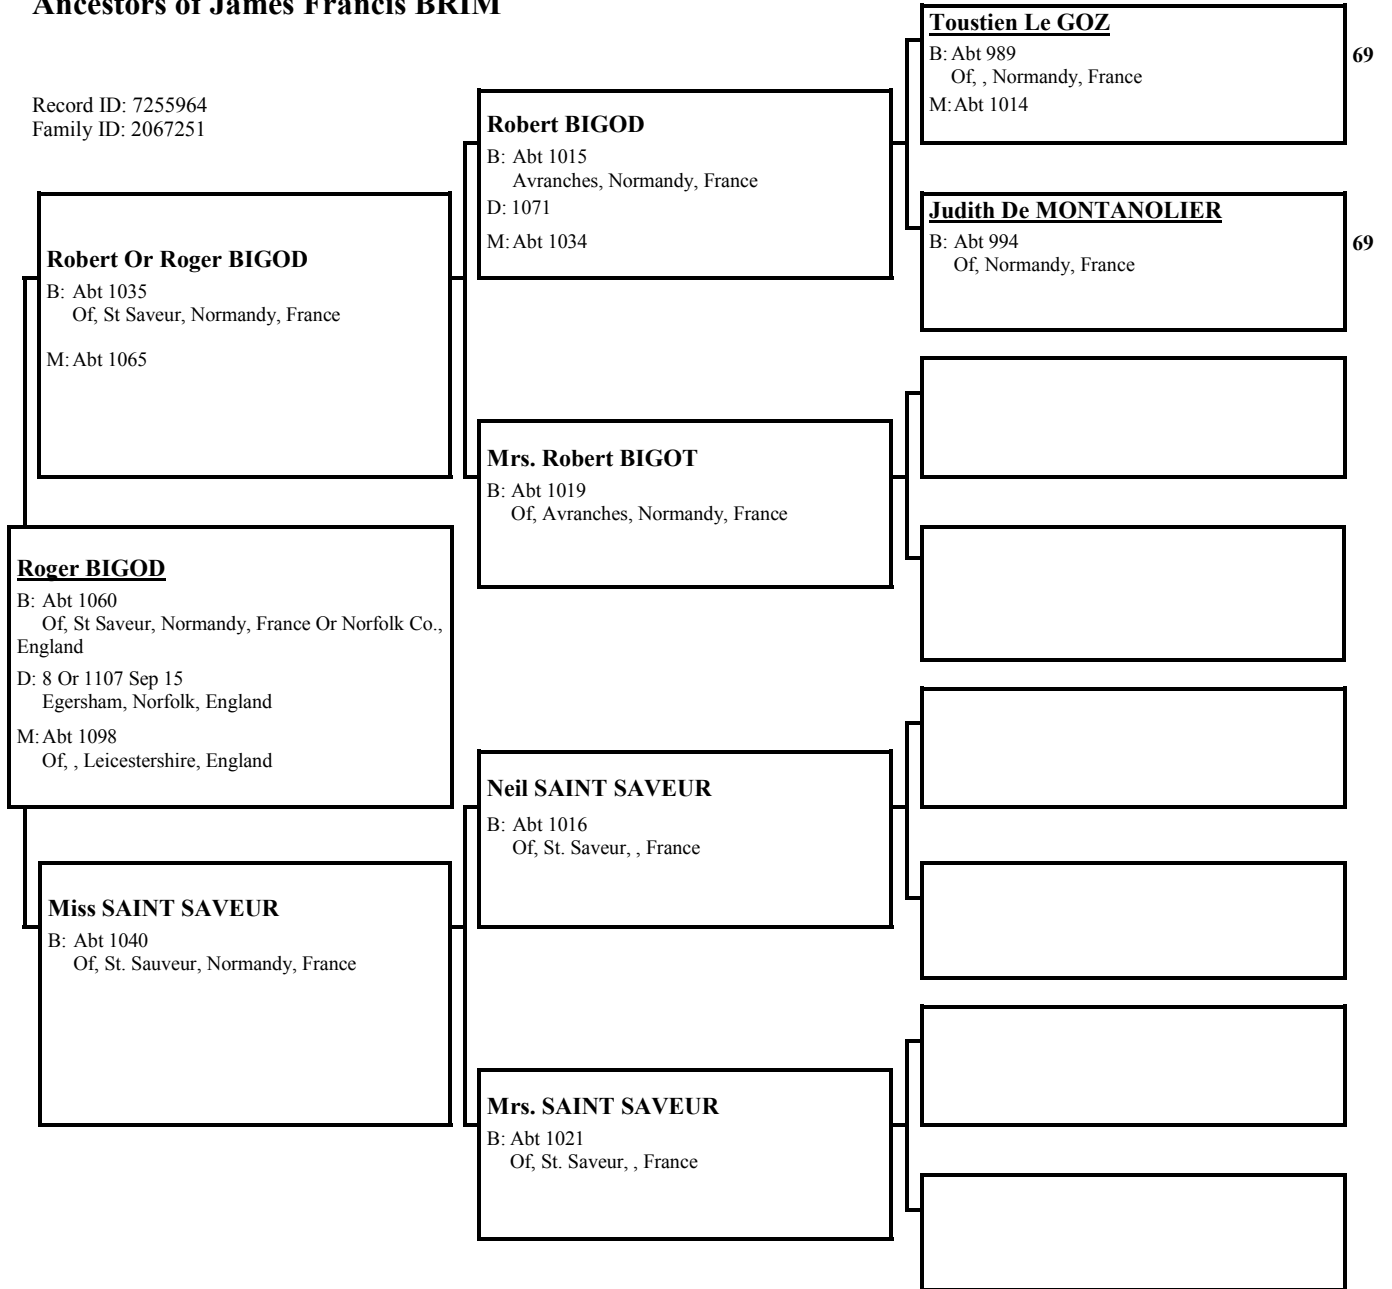

Ancestors of James Francis BRIM

Record ID: 7255964
Family ID: 2067251

403