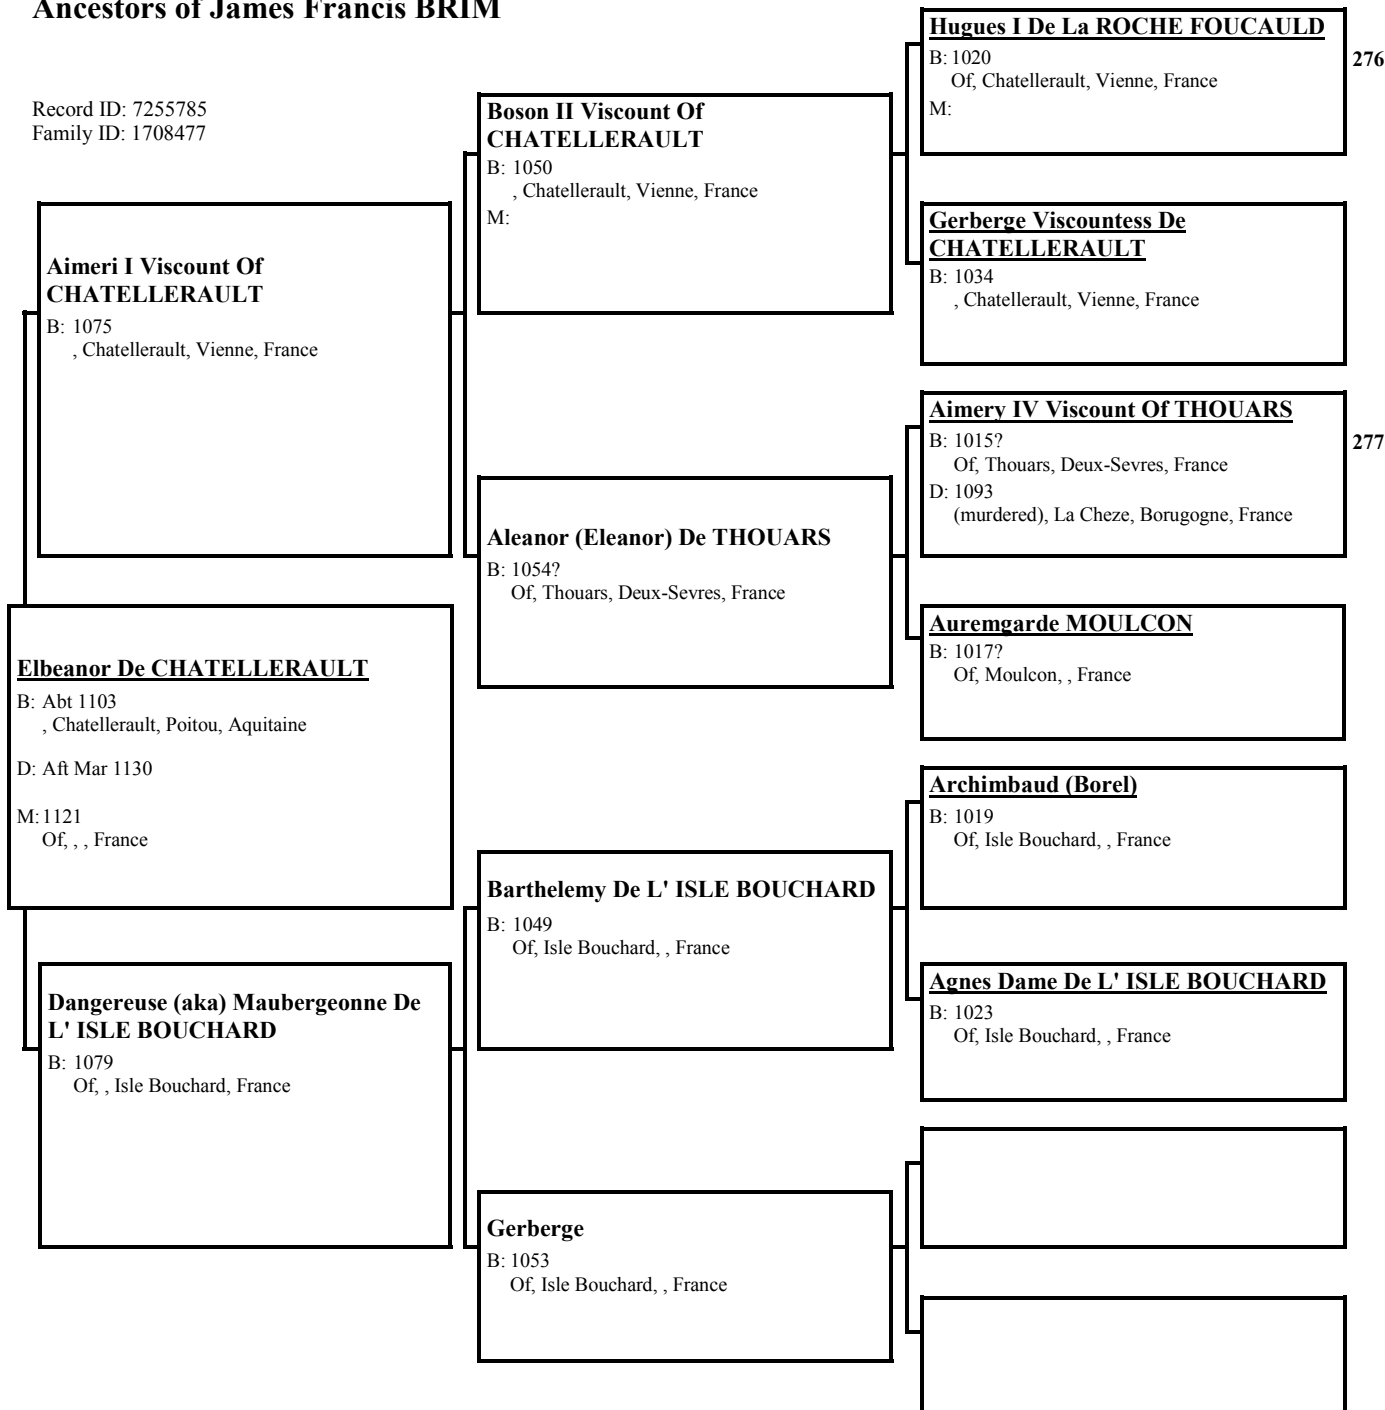

Ancestors of James Francis BRIM

Record ID: 7255785
Family ID: 1708477

223