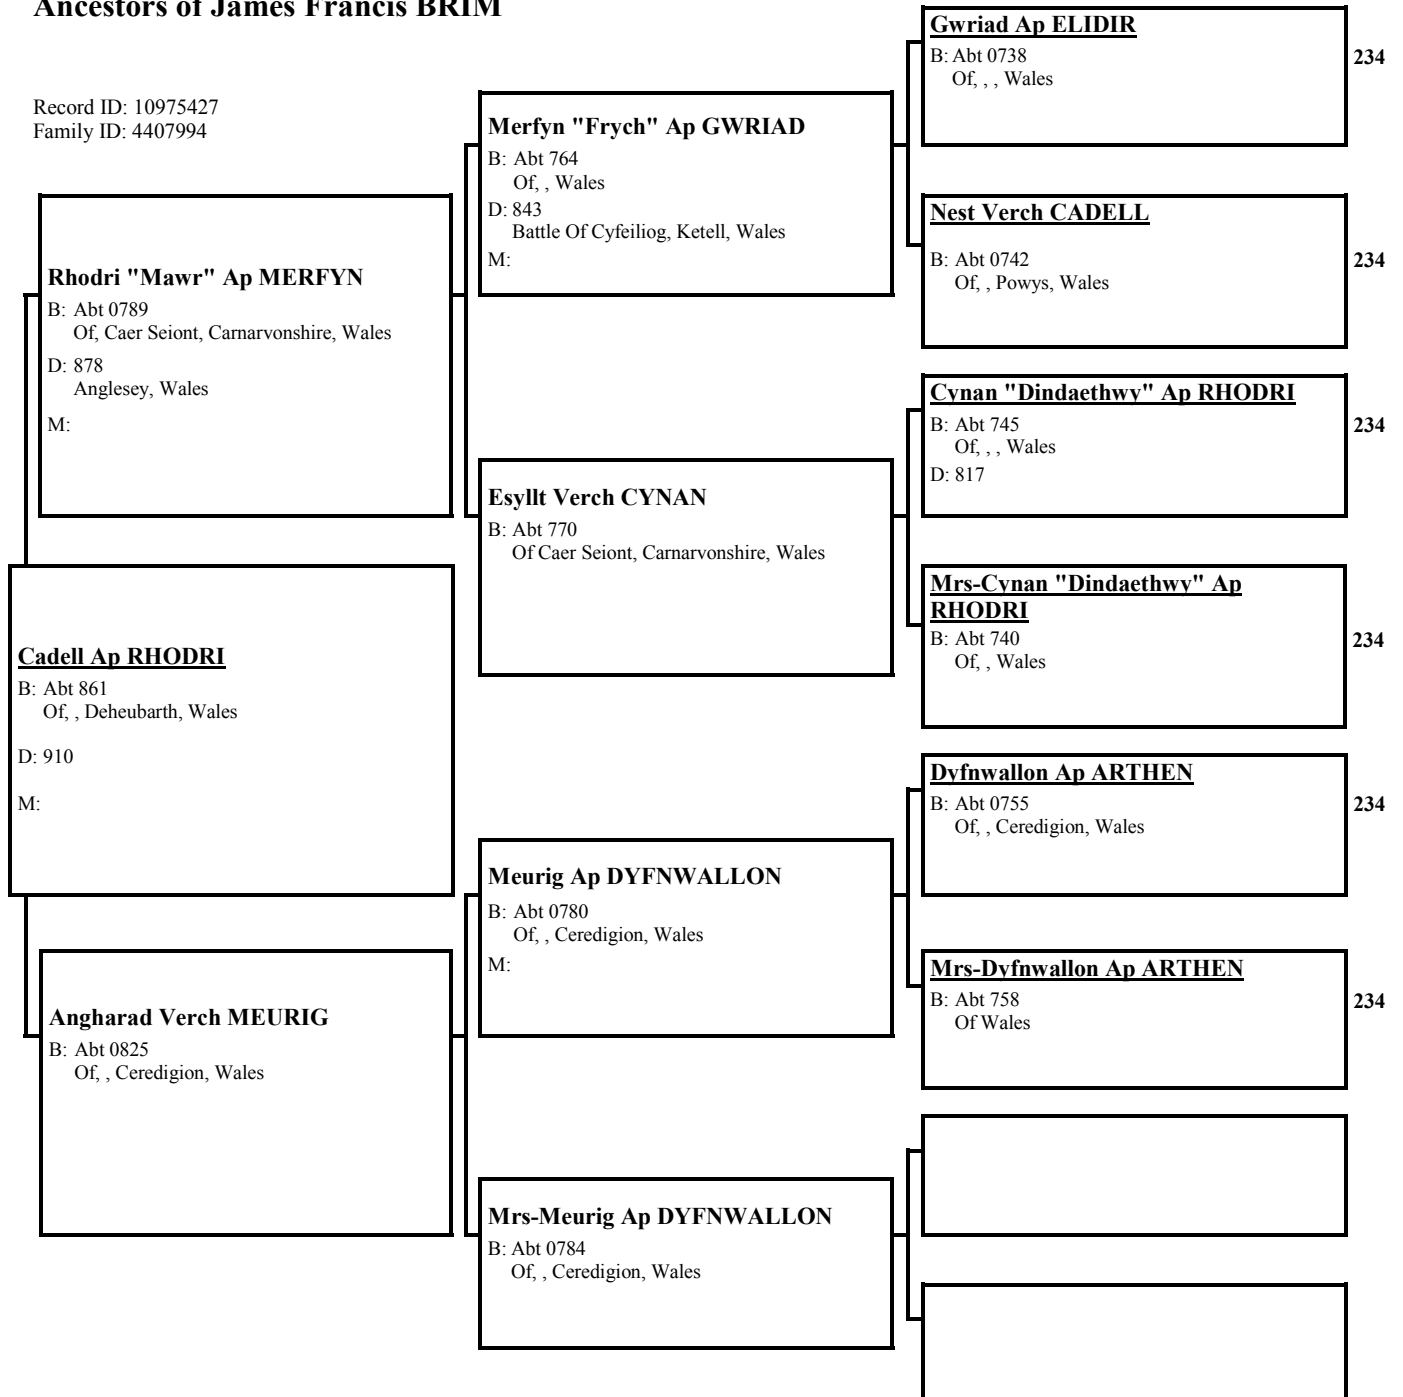

Ancestors of James Francis BRIM

Record ID: 10975427
Family ID: 4407994

246