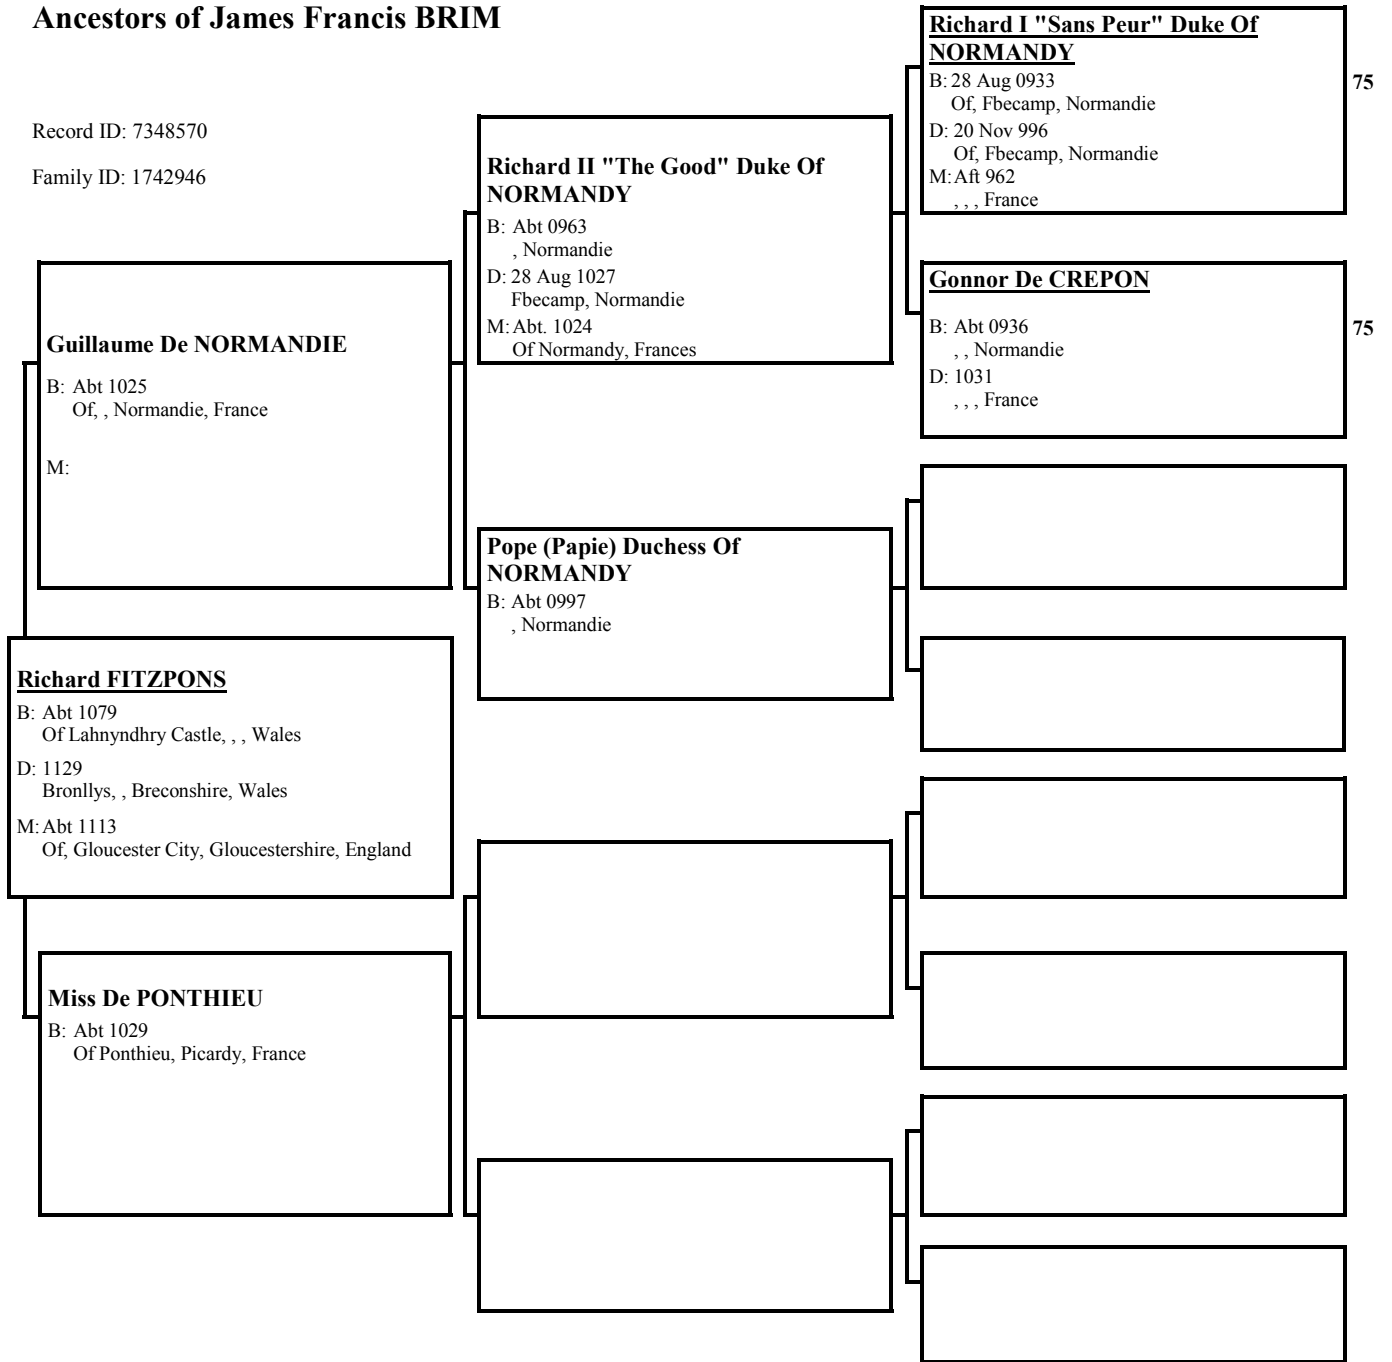

Ancestors of James Francis BRIM

Record ID: 7348570

Family ID: 1742946

65