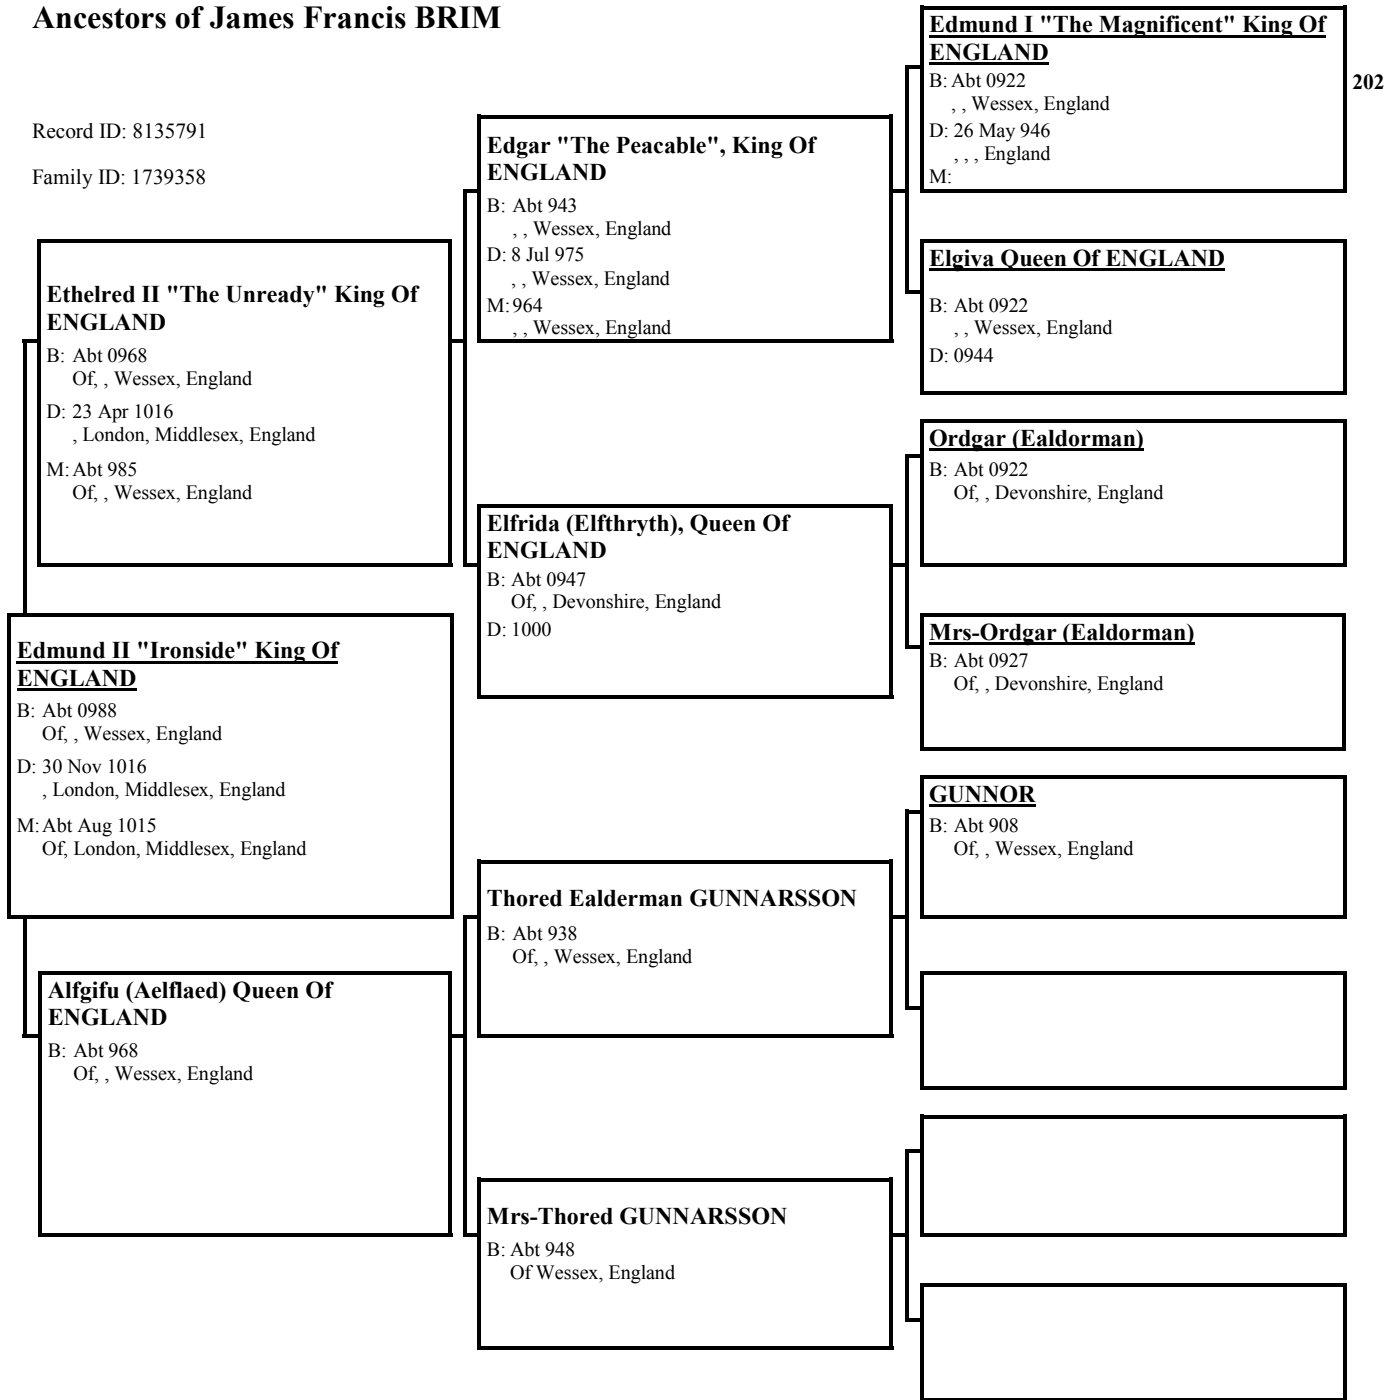

Ancestors of James Francis BRIM

Record ID: 8135791

Family ID: 1739358

177

Ethelred II "The Unready" King Of ENGLAND

B: Abt 0968
Of, , Wessex, England
D: 23 Apr 1016
, London, Middlesex, England
M: Abt 985
Of, , Wessex, England

Edmund II "Ironside" King Of ENGLAND

B: Abt 0988
Of, , Wessex, England
D: 30 Nov 1016
, London, Middlesex, England
M: Abt Aug 1015
Of, London, Middlesex, England

Alfgifu (Aelflaed) Queen Of ENGLAND

B: Abt 968
Of, , Wessex, England

Edgar "The Peacable", King Of ENGLAND

B: Abt 943
, , Wessex, England
D: 8 Jul 975
, , Wessex, England
M: 964
, , Wessex, England

Elfrida (Elfthryth), Queen Of ENGLAND

B: Abt 0947
Of, , Devonshire, England
D: 1000

Thored Ealderman GUNNARSSON

B: Abt 938
Of, , Wessex, England

Mrs-Thored GUNNARSSON

B: Abt 948
Of Wessex, England

Edmund I "The Magnificent" King Of ENGLAND

B: Abt 0922
, , Wessex, England
D: 26 May 946
, , England
M:

Elgiva Queen Of ENGLAND

B: Abt 0922
, , Wessex, England
D: 0944

Ordgar (Ealdorman)

B: Abt 0922
Of, , Devonshire, England

Mrs-Ordgar (Ealdorman)

B: Abt 0927
Of, , Devonshire, England

GUNNOR

B: Abt 908
Of, , Wessex, England

202