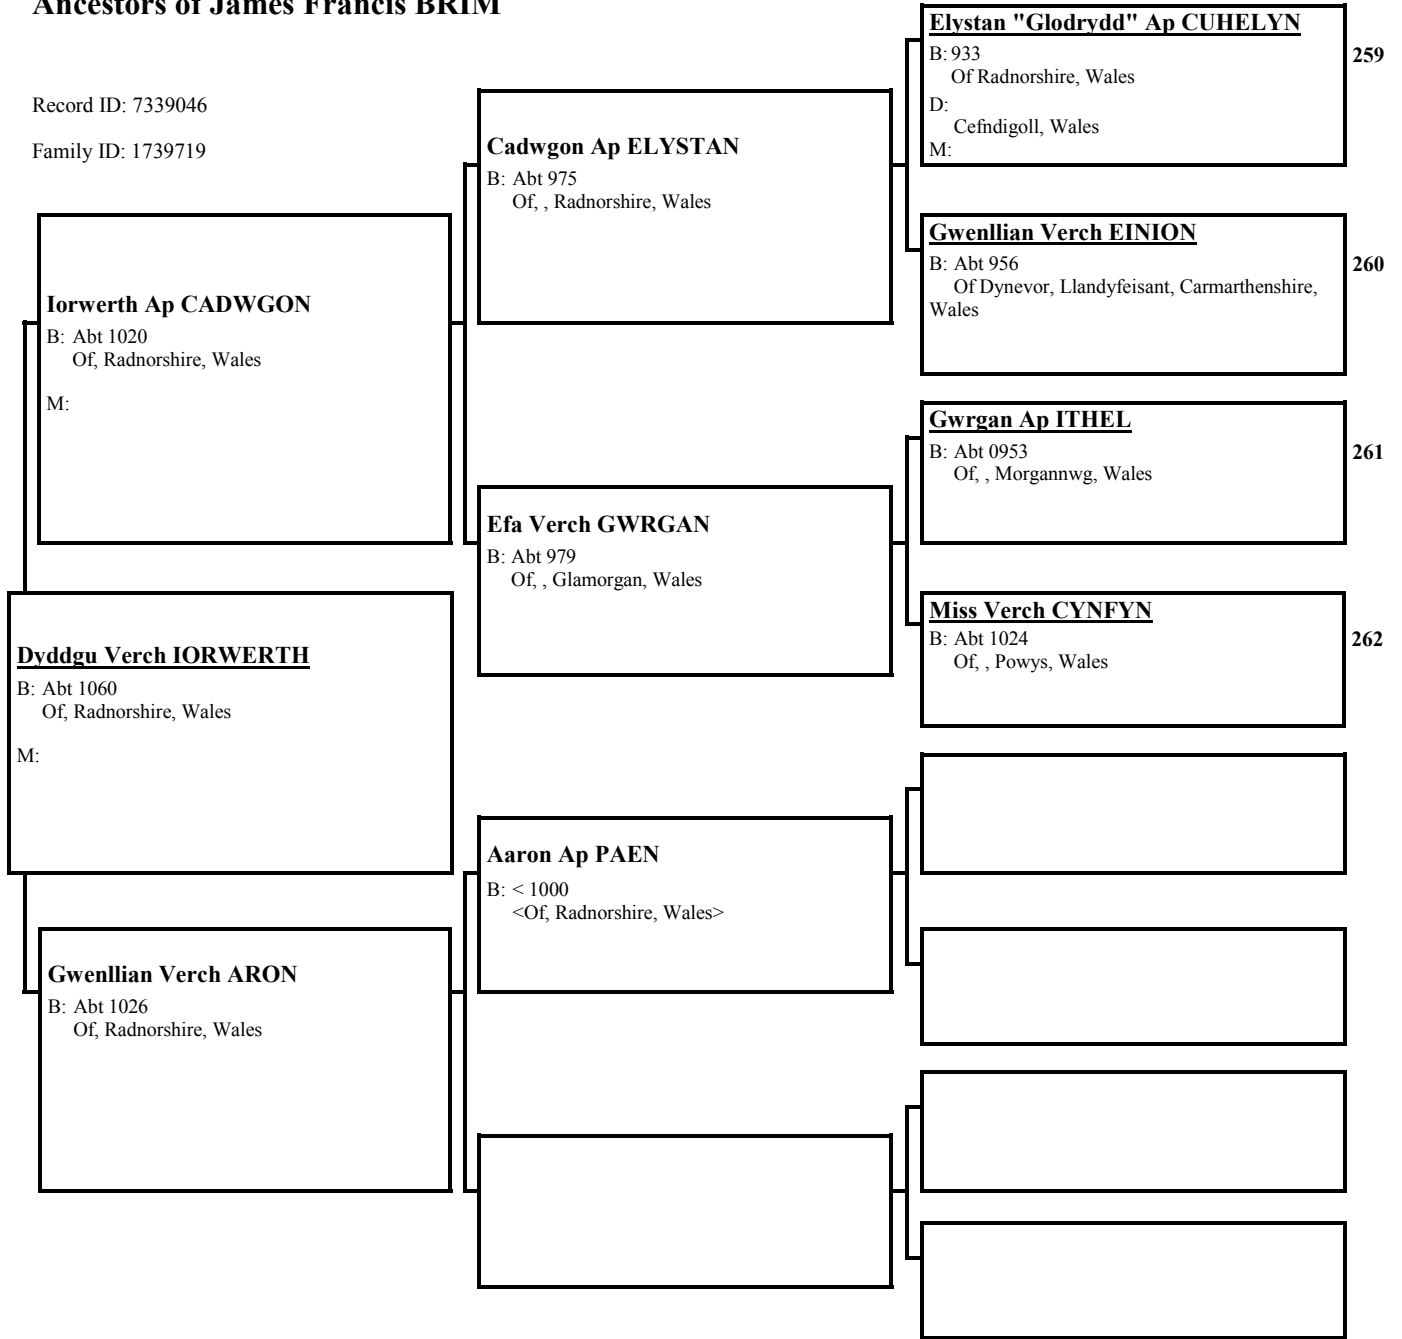

Ancestors of James Francis BRIM

Record ID: 7339046

Family ID: 1739719

222