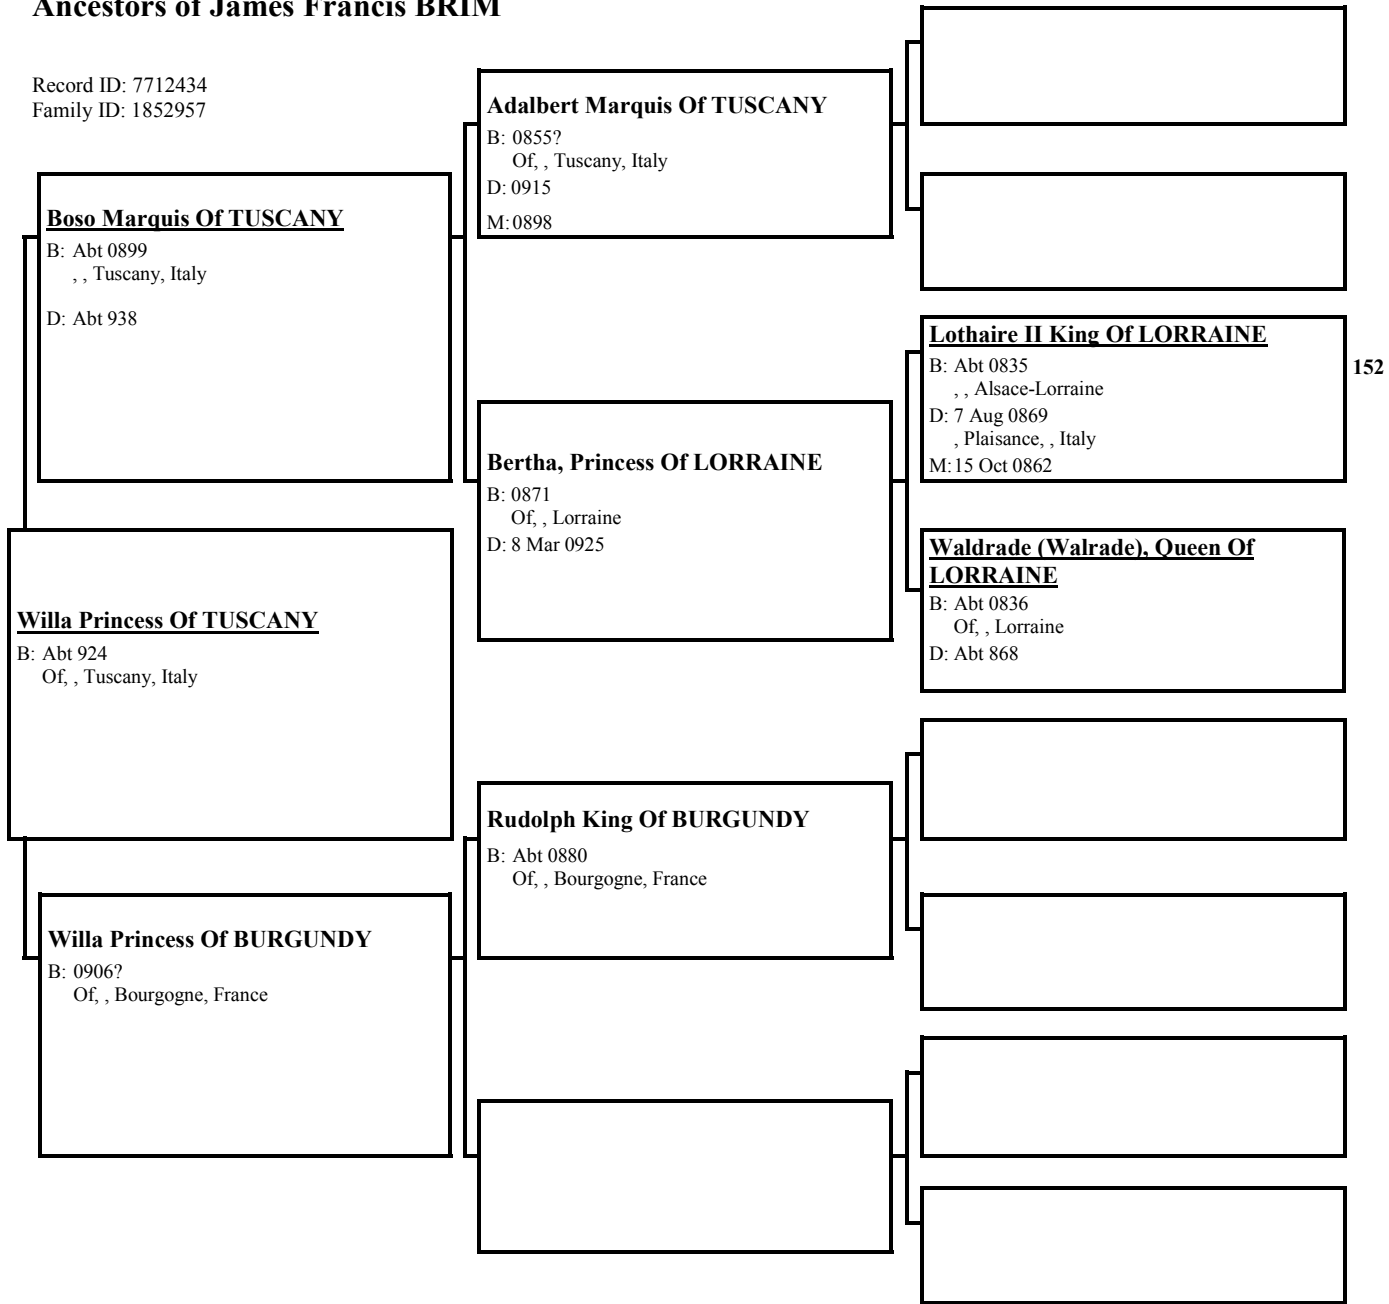

Ancestors of James Francis BRIM

Record ID: 7712434
Family ID: 1852957

110