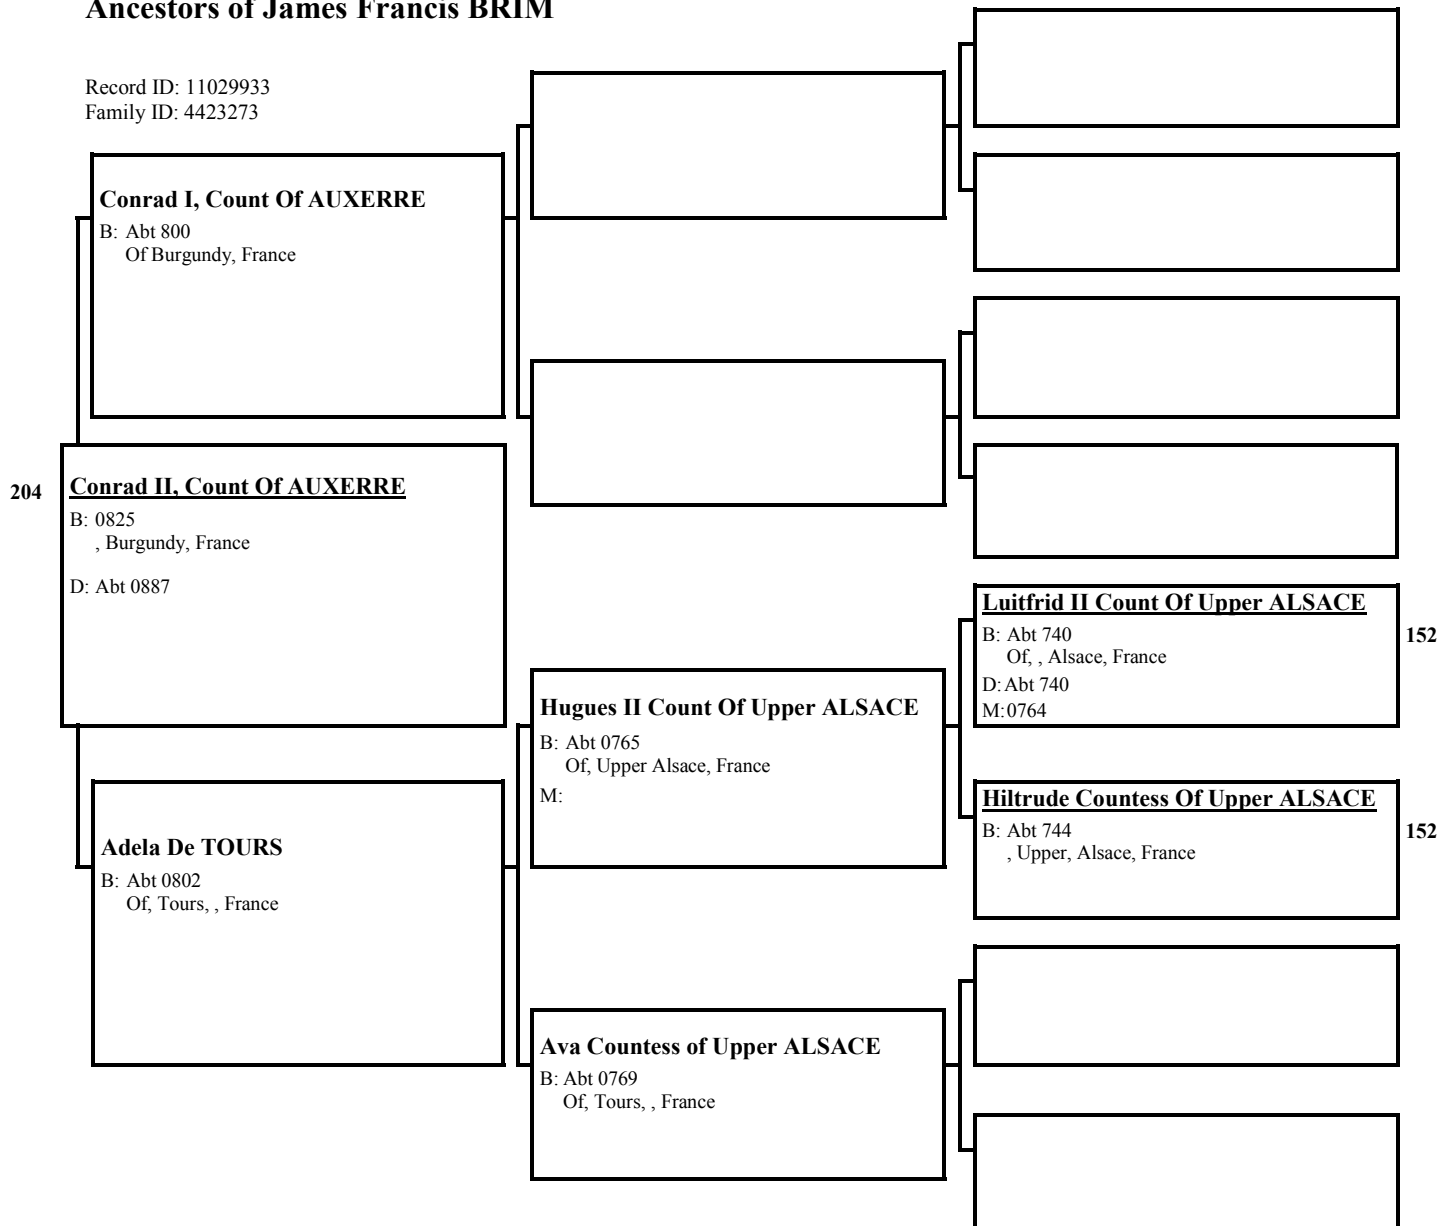

Record ID: 7678321

Family ID: 1839074

191

Ancestors of James Francis BRIM

Record ID: 11029933
 Family ID: 4423273

Ancestors of James Francis BRIM

Record ID: 11029934
Family ID: 4423273

Luitfried