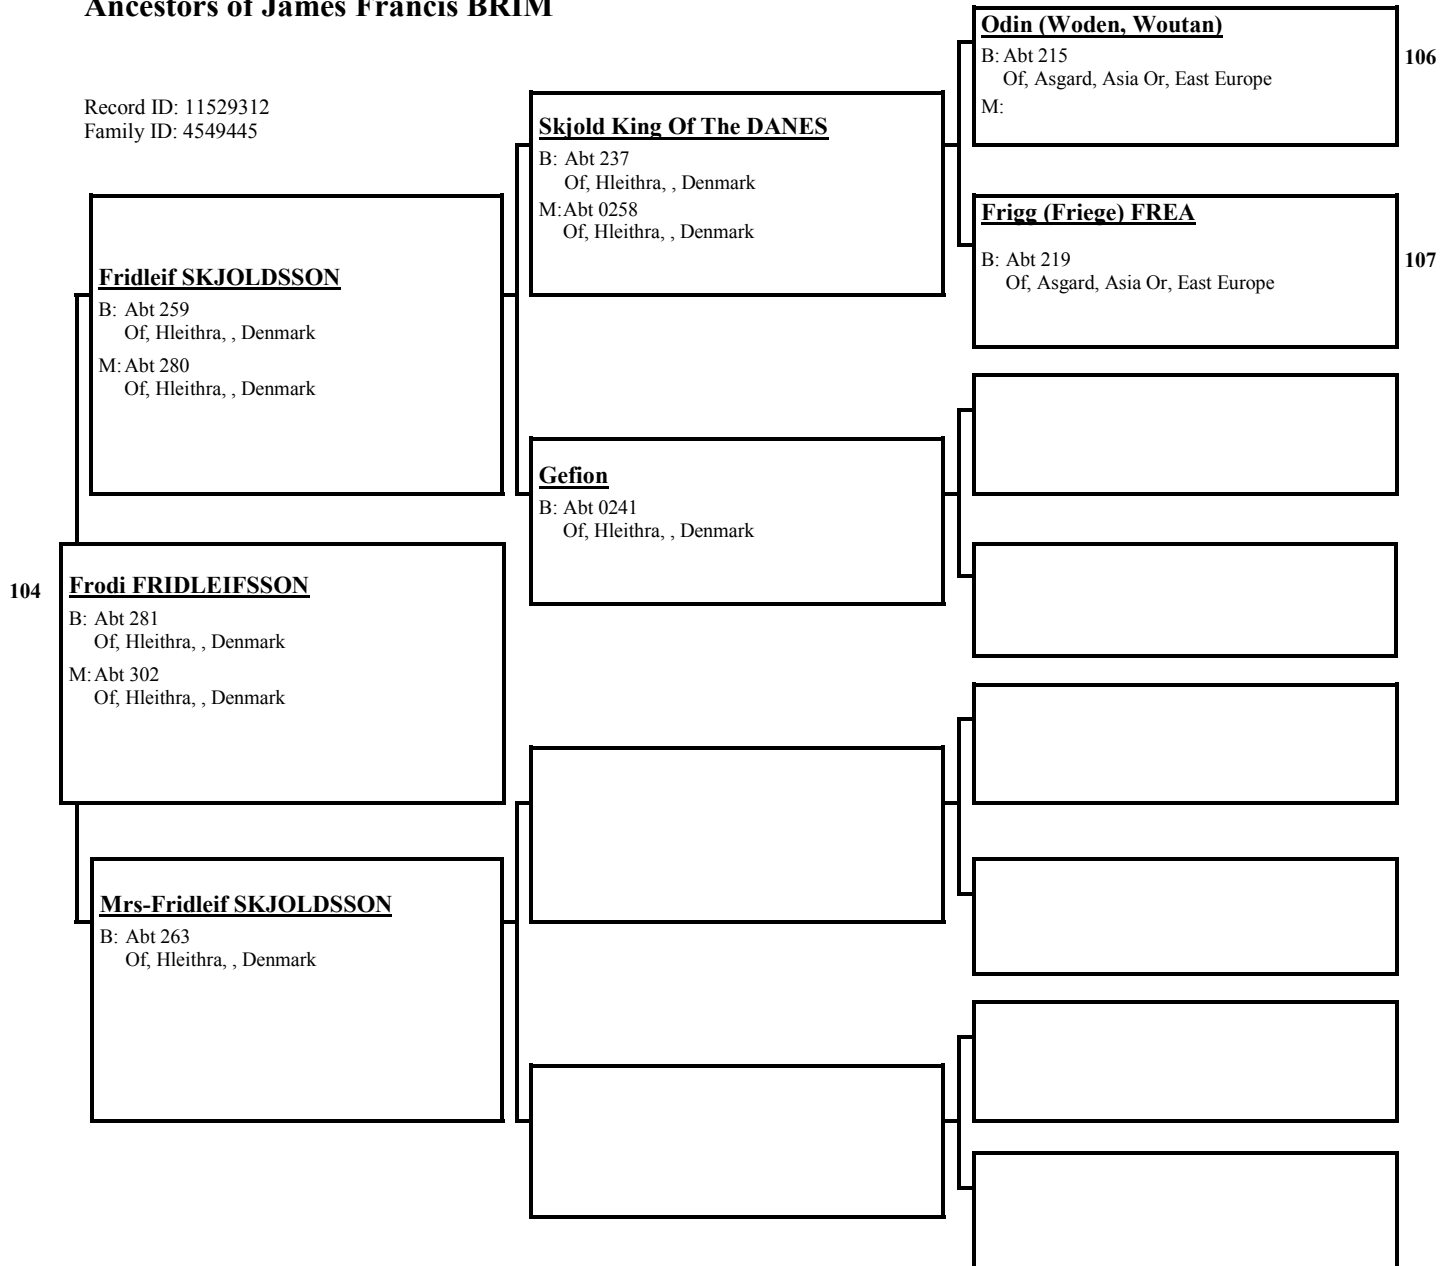

Ancestors of James Francis BRIM

Record ID: 11529312
Family ID: 4549445