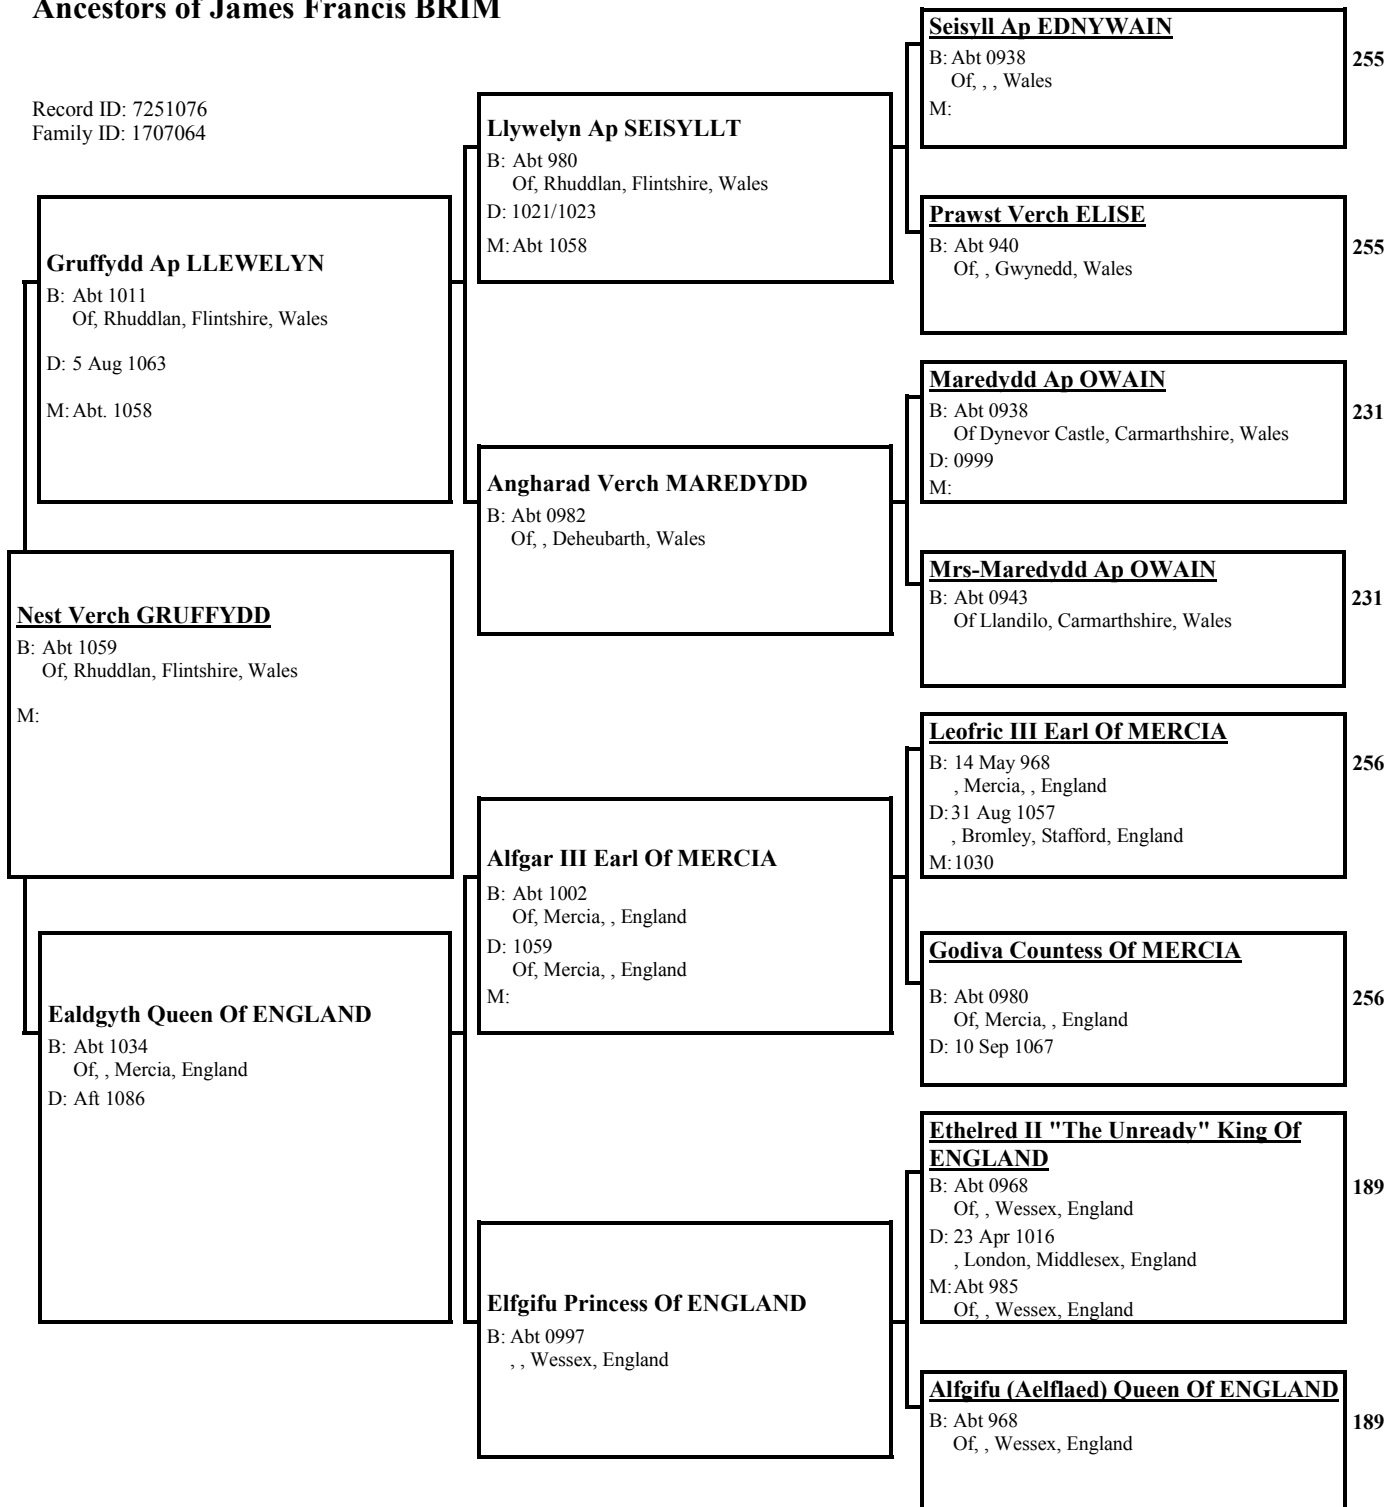

269

Osbern FITZRICHARD

B: Abt 1055
Of, Herfordshire, England
D: 1080
England
M:

Mrs Richard Fitz SCROB

B: Abt 1030
England

Ancestors of James Francis BRIM

Record ID: 7251076
Family ID: 1707064

269