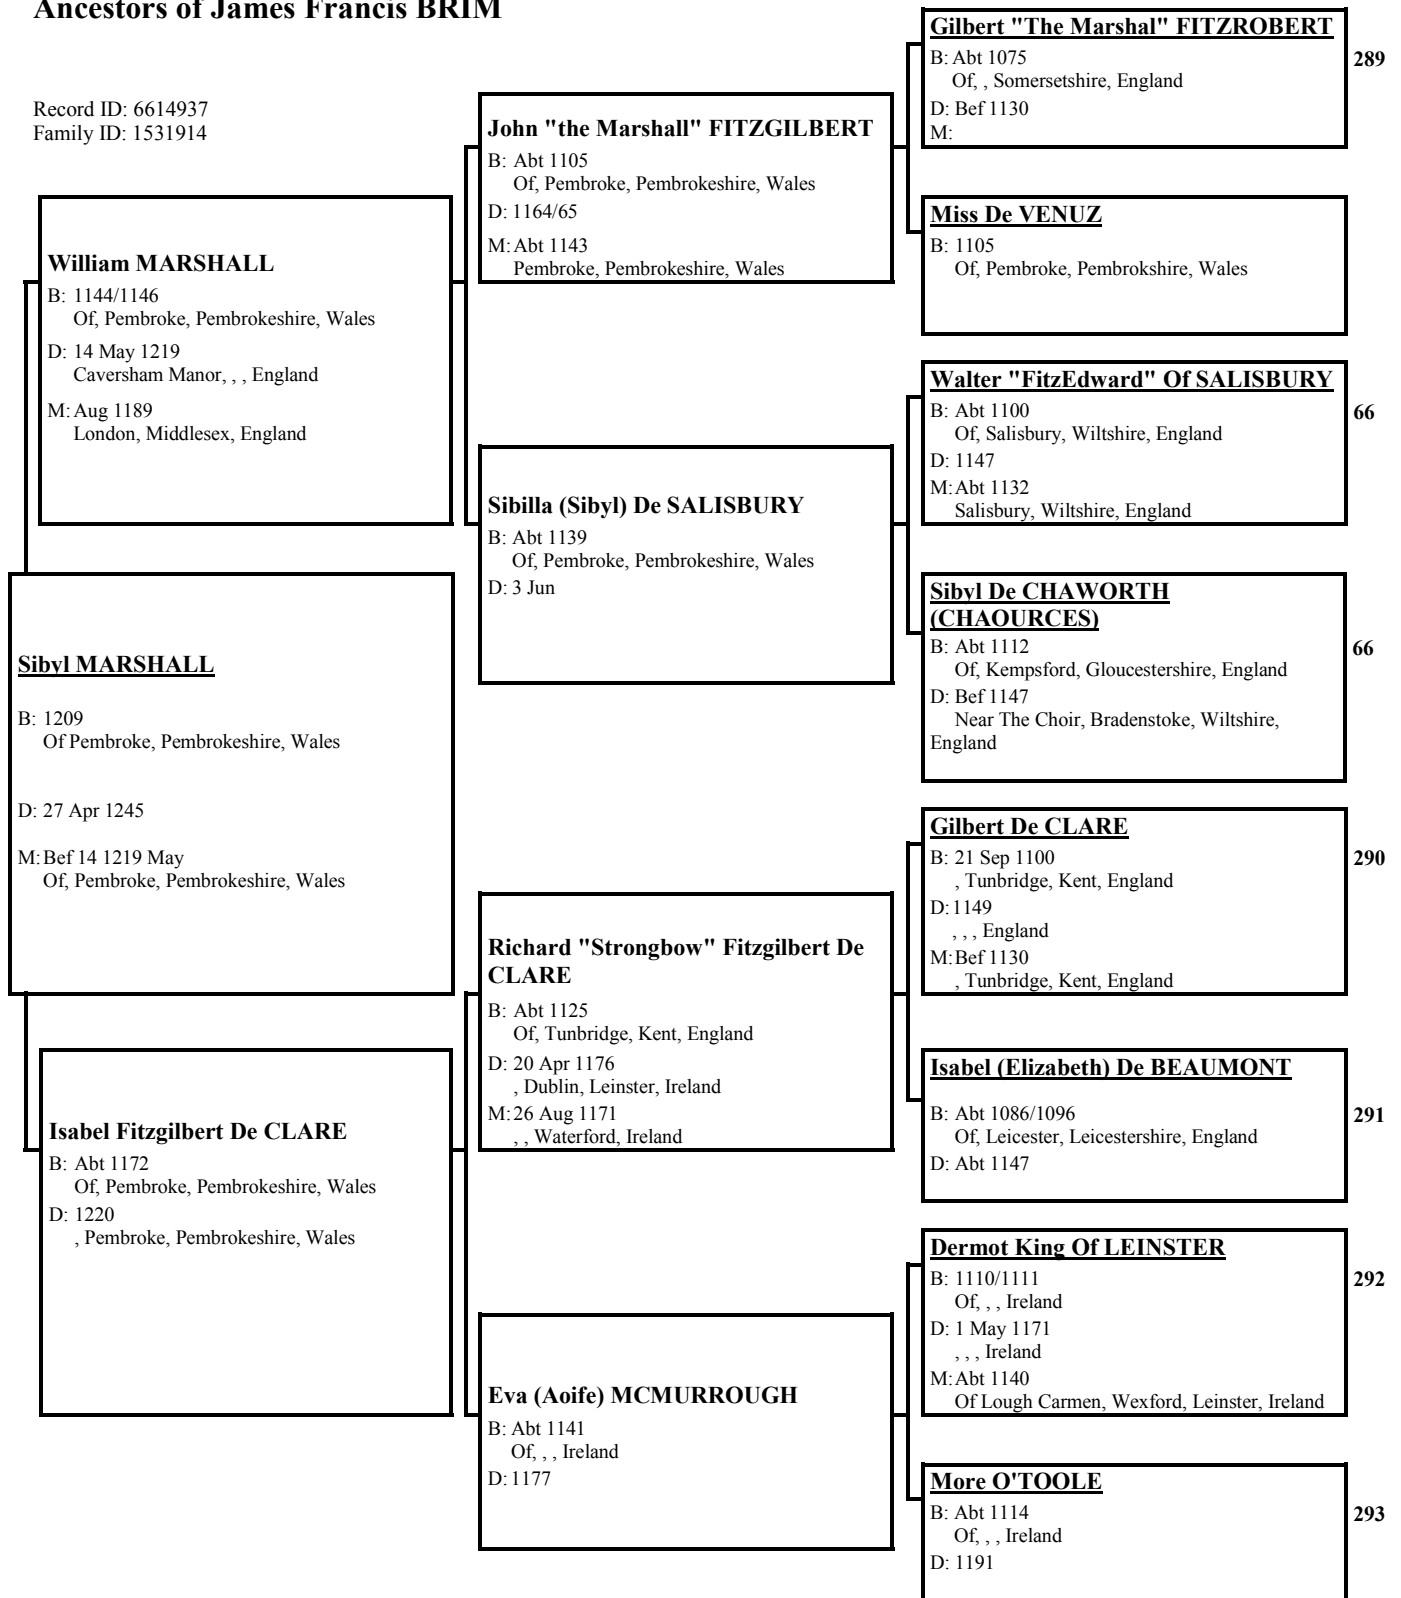

Ancestors of James Francis BRIM

Record ID: 6614937
Family ID: 1531914

57