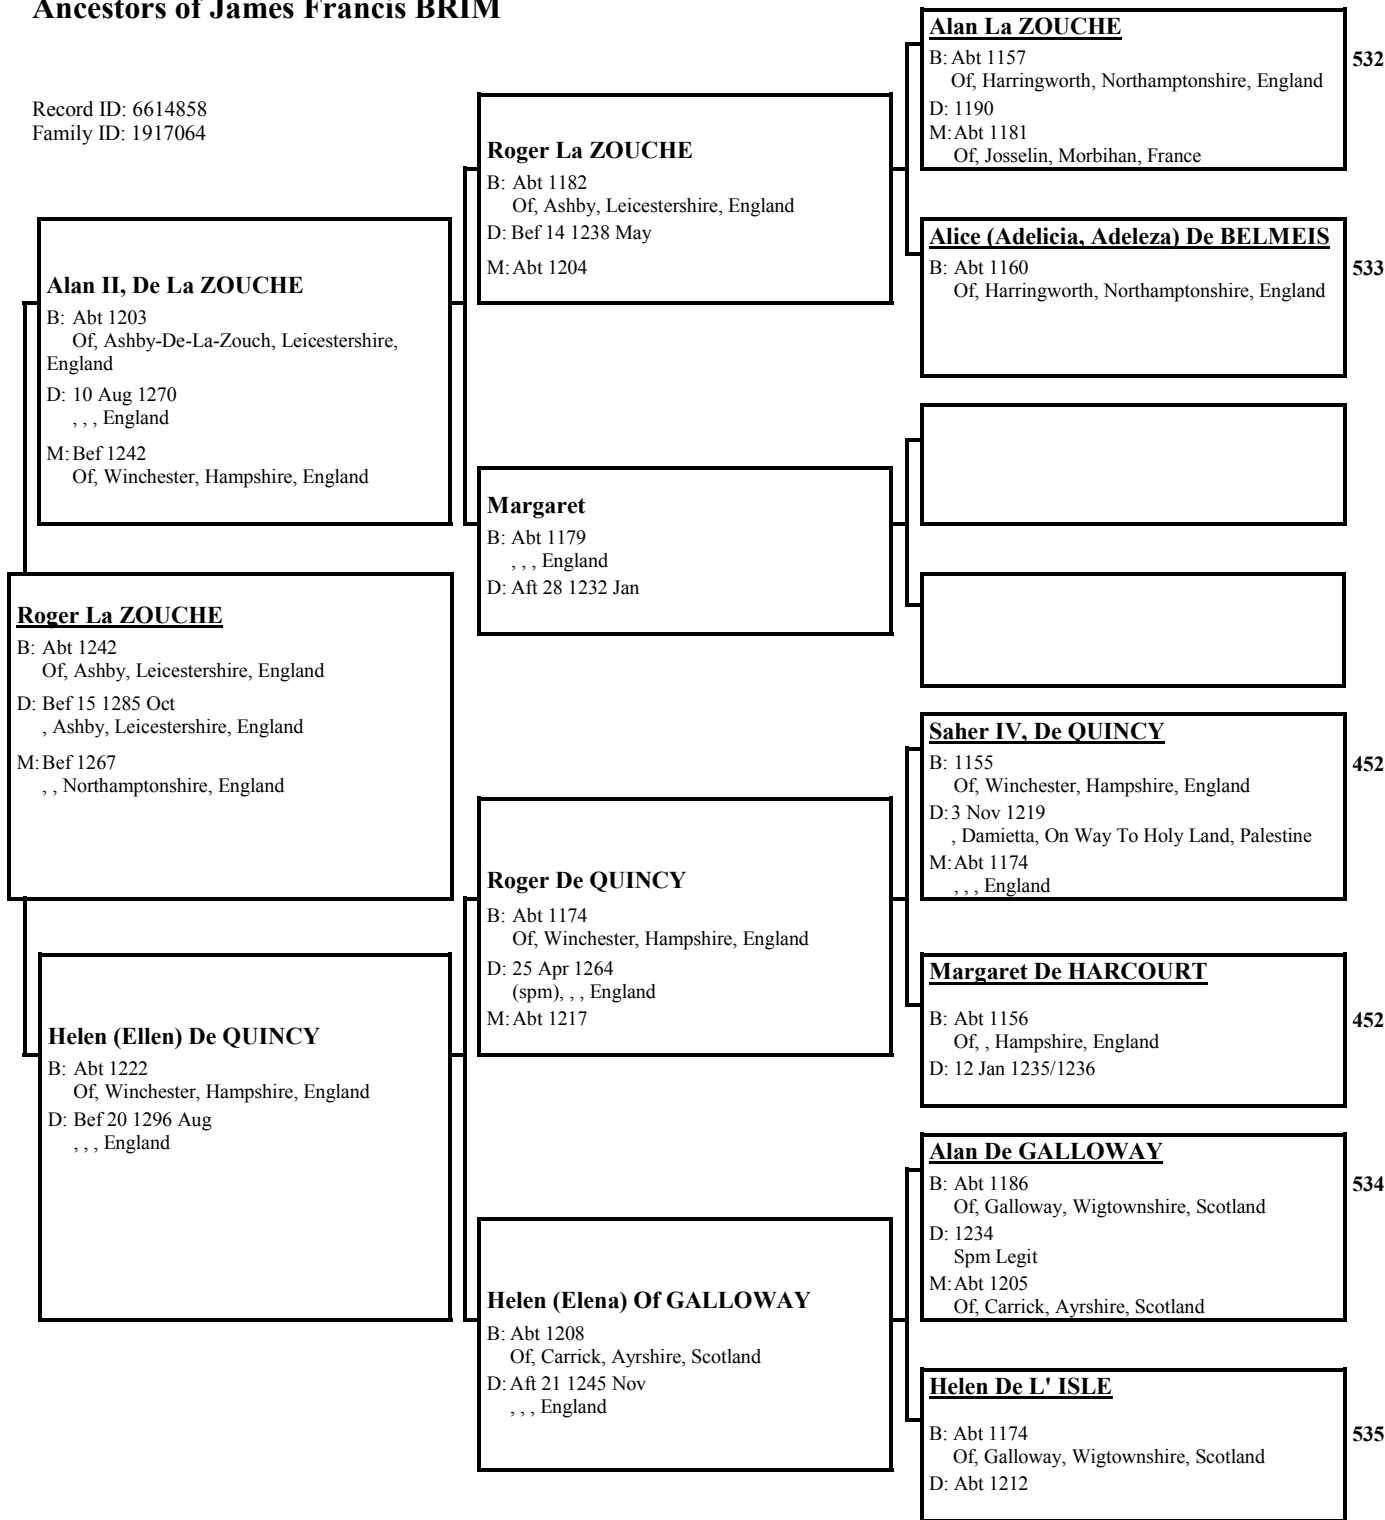

Ancestors of James Francis BRIM

Record ID: 6614858
Family ID: 1917064

519