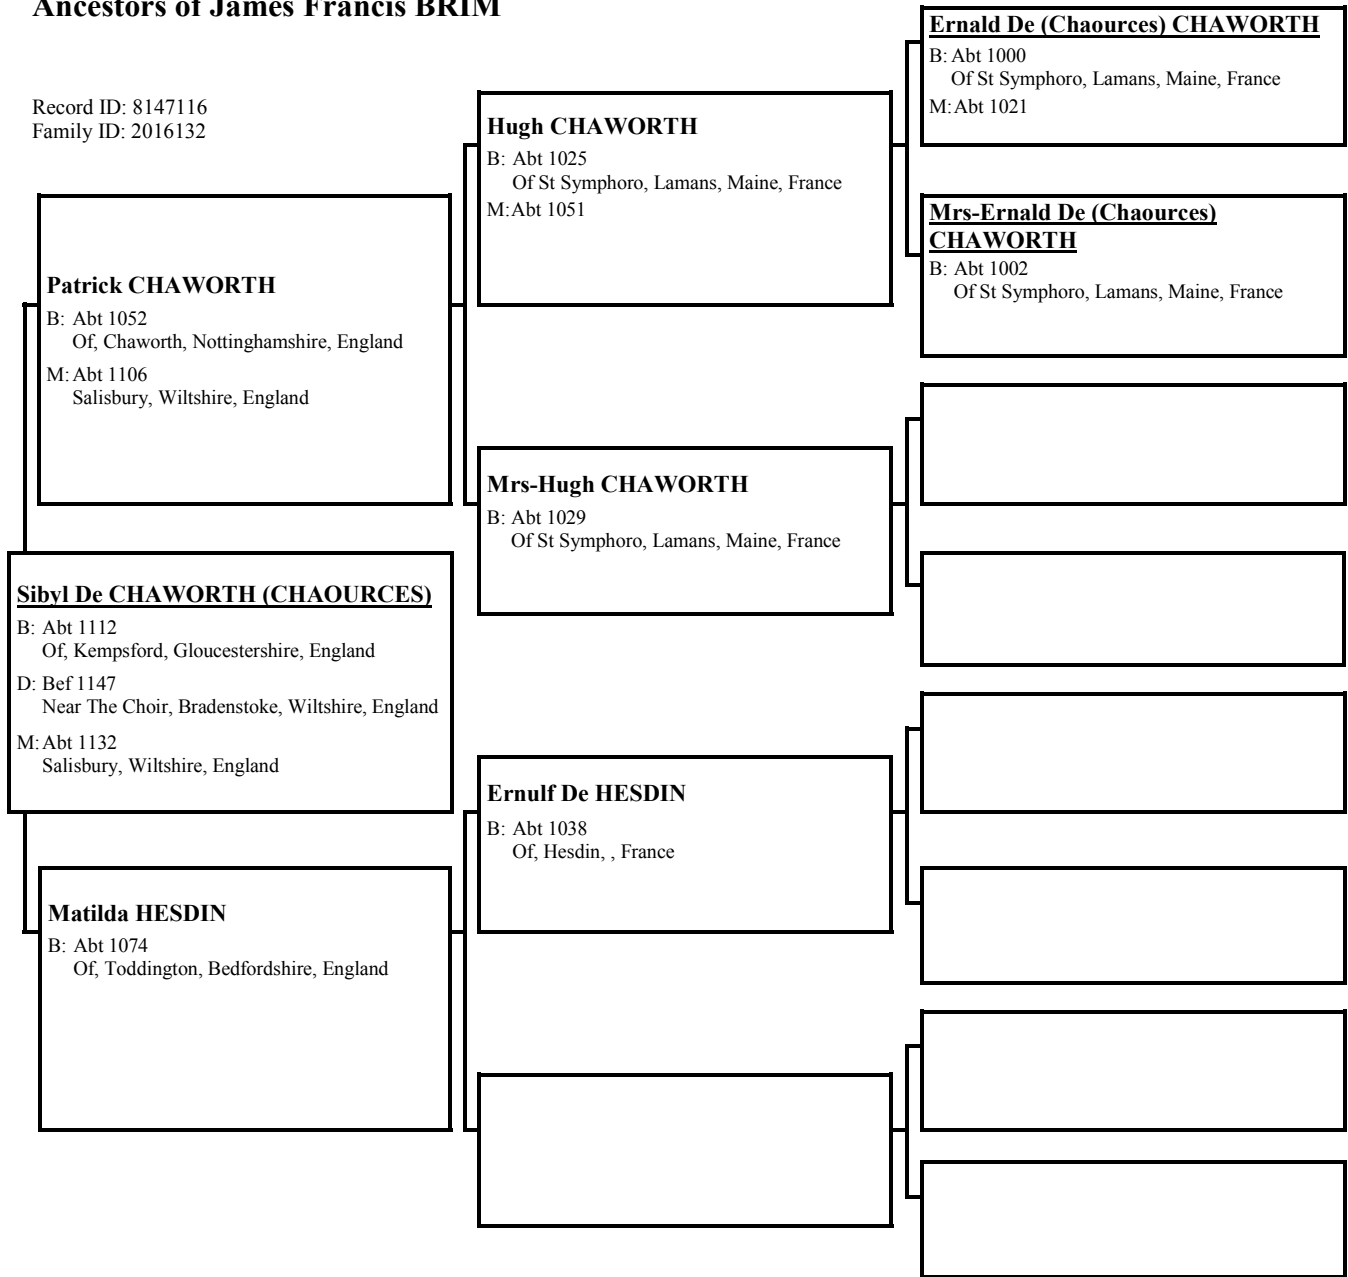

Ancestors of James Francis BRIM

Record ID: 8147116
Family ID: 2016132

66