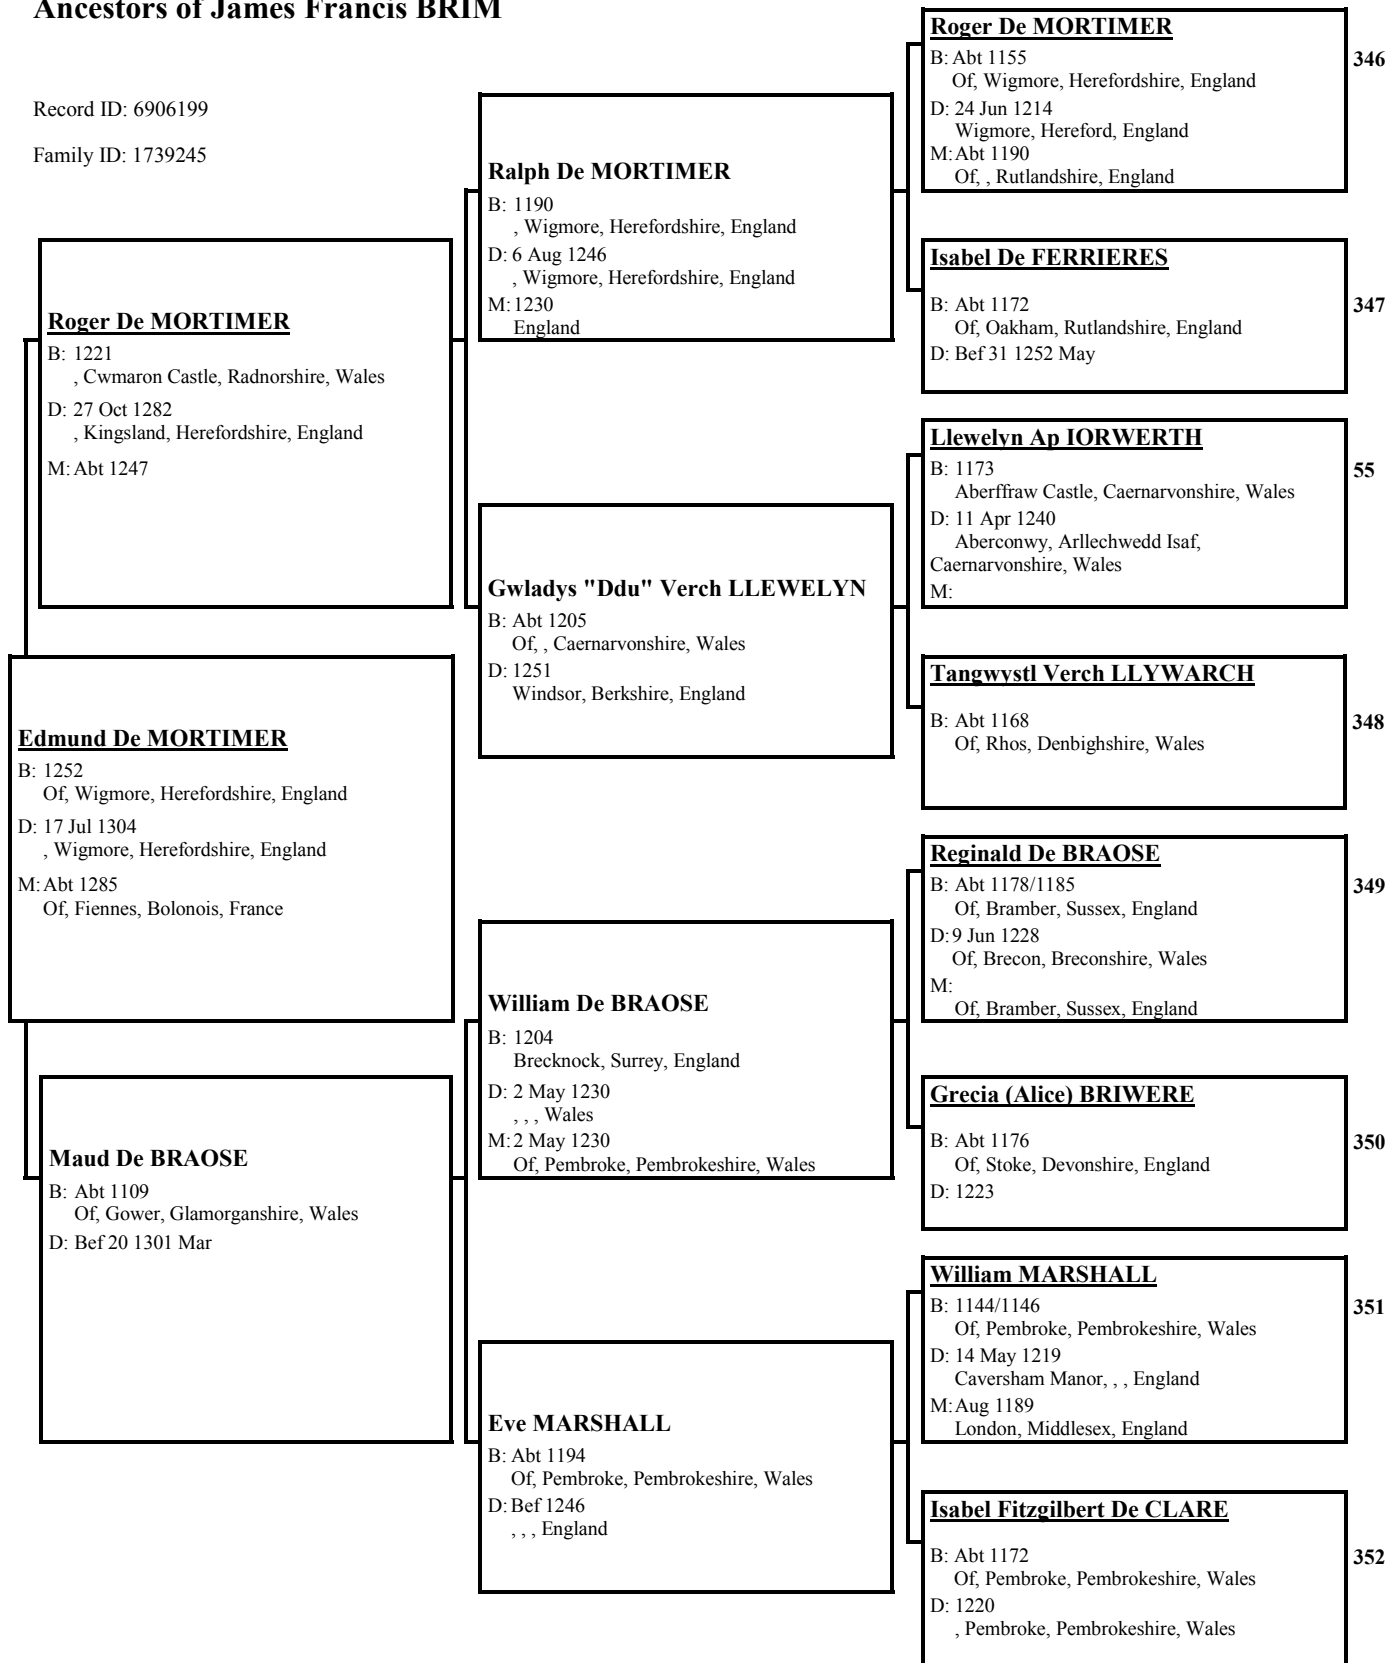

Ancestors of James Francis BRIM

Record ID: 6906199

Family ID: 1739245

48