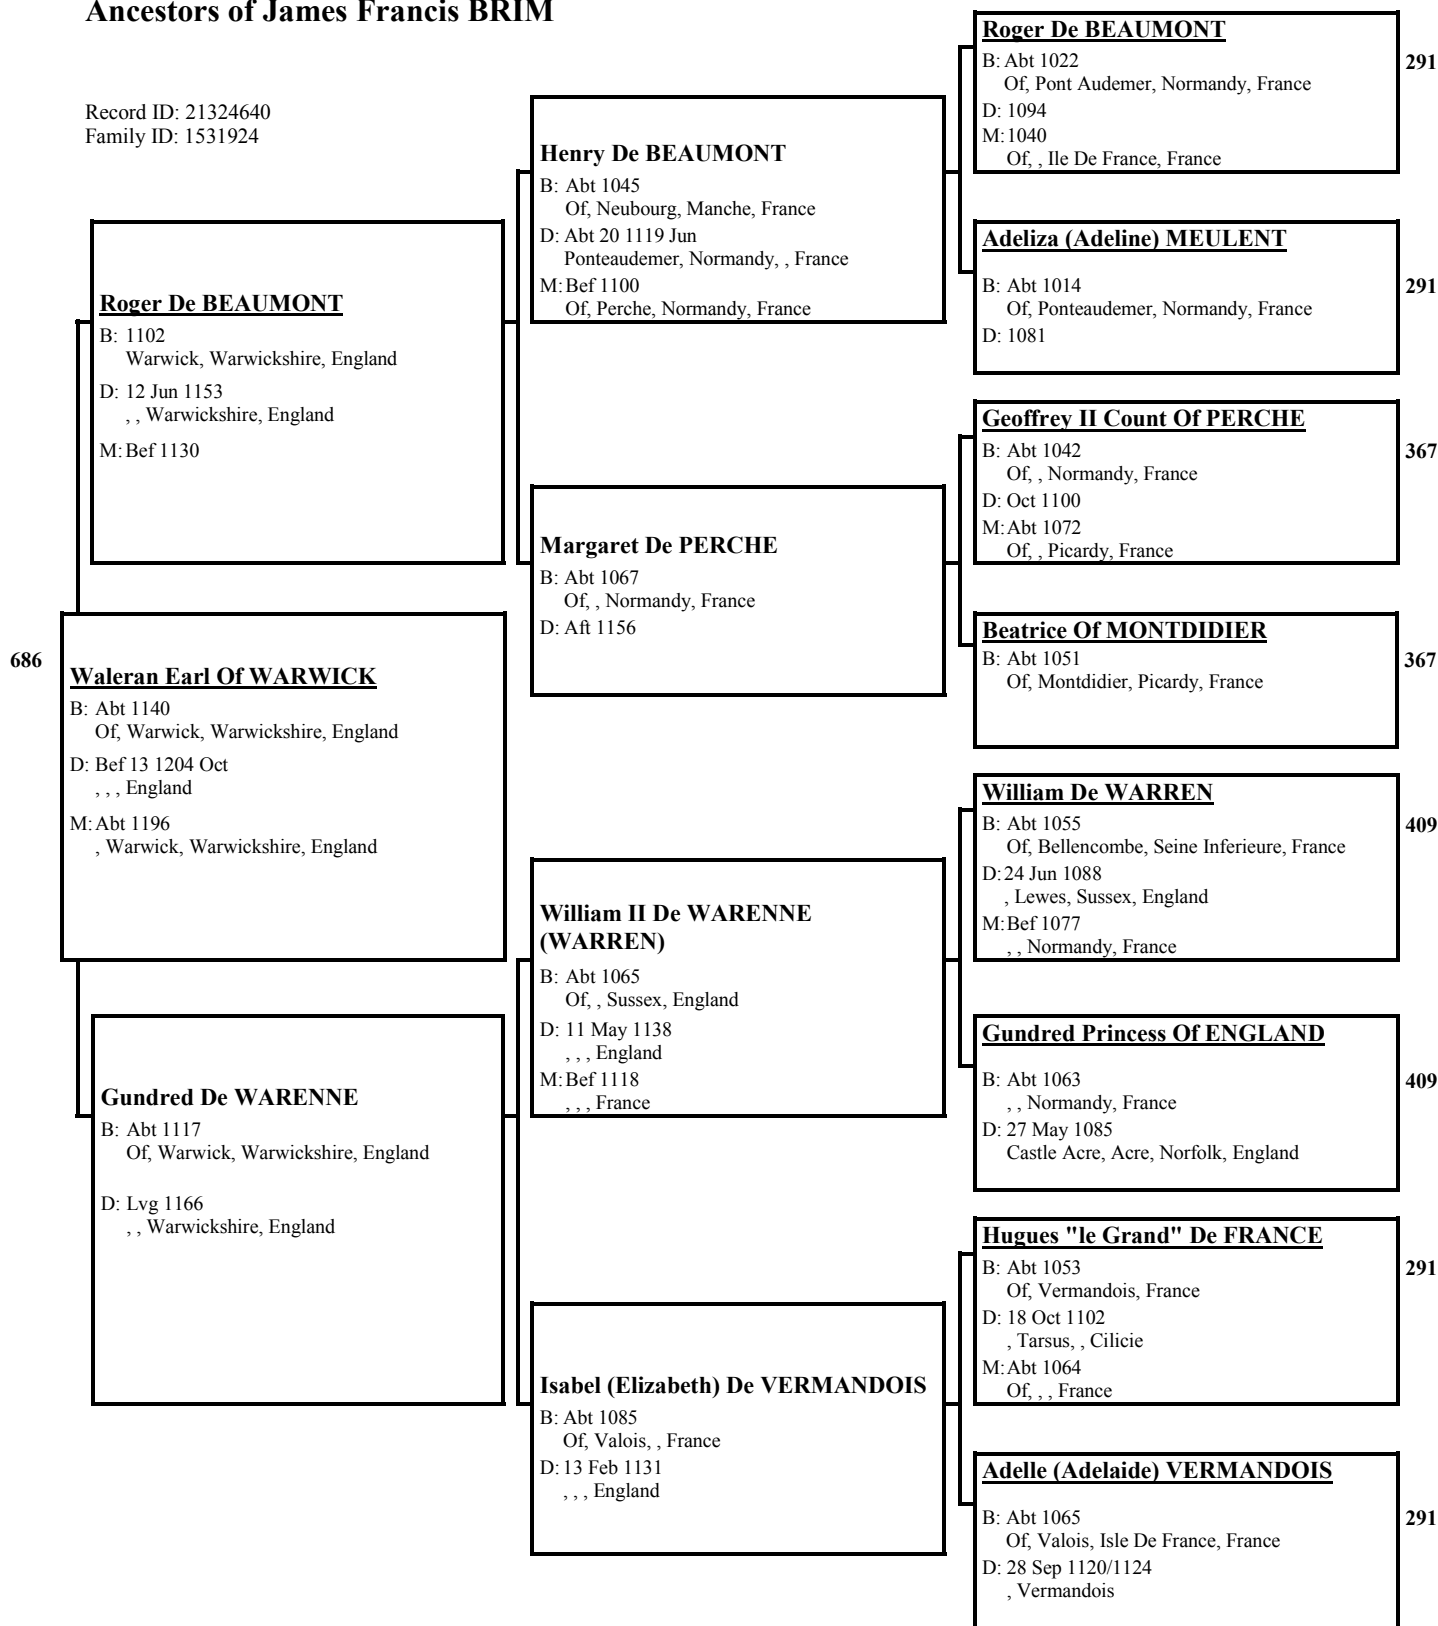

Ancestors of James Francis BRIM

Record ID: 21324640
Family ID: 1531924