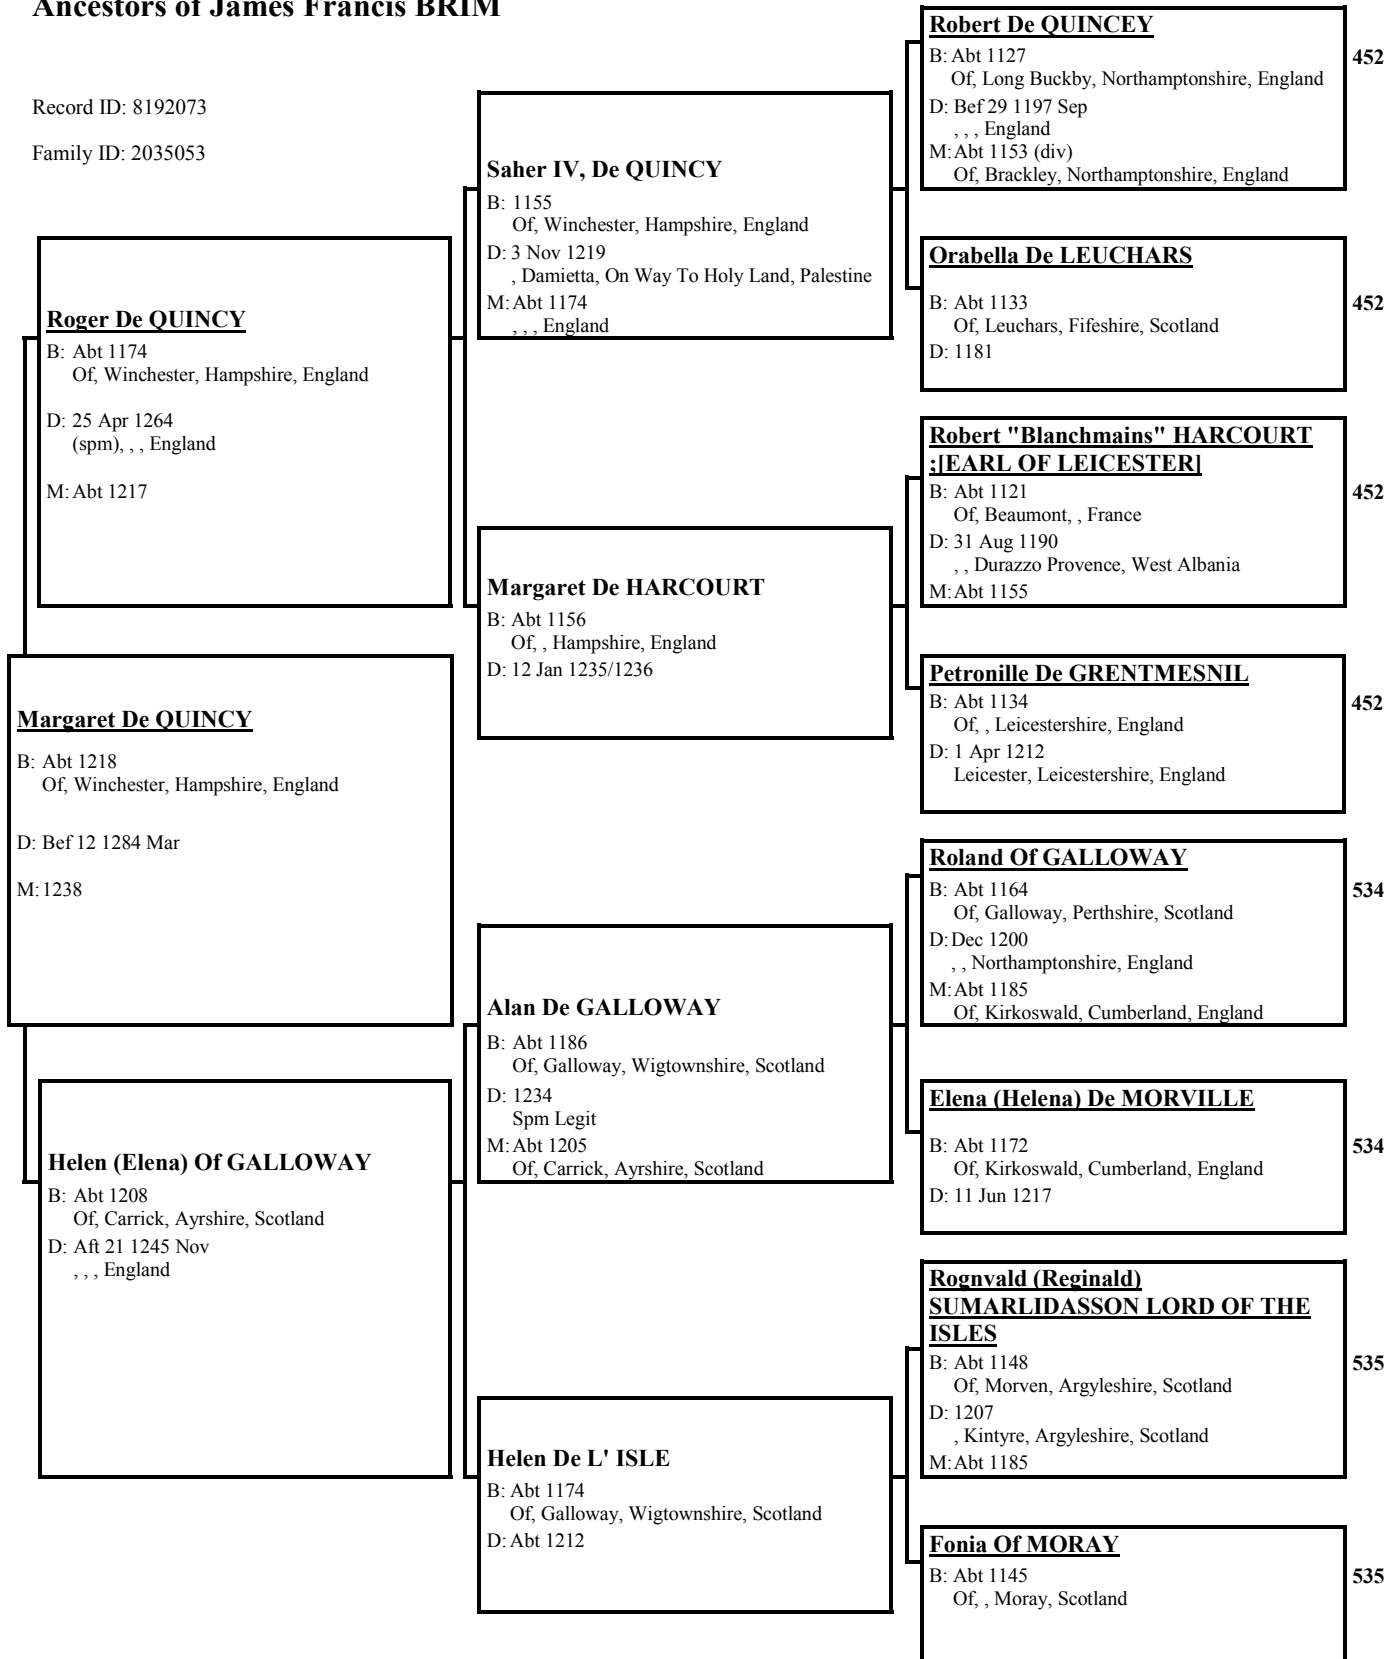

Ancestors of James Francis BRIM

Record ID: 8192073

Family ID: 2035053

875