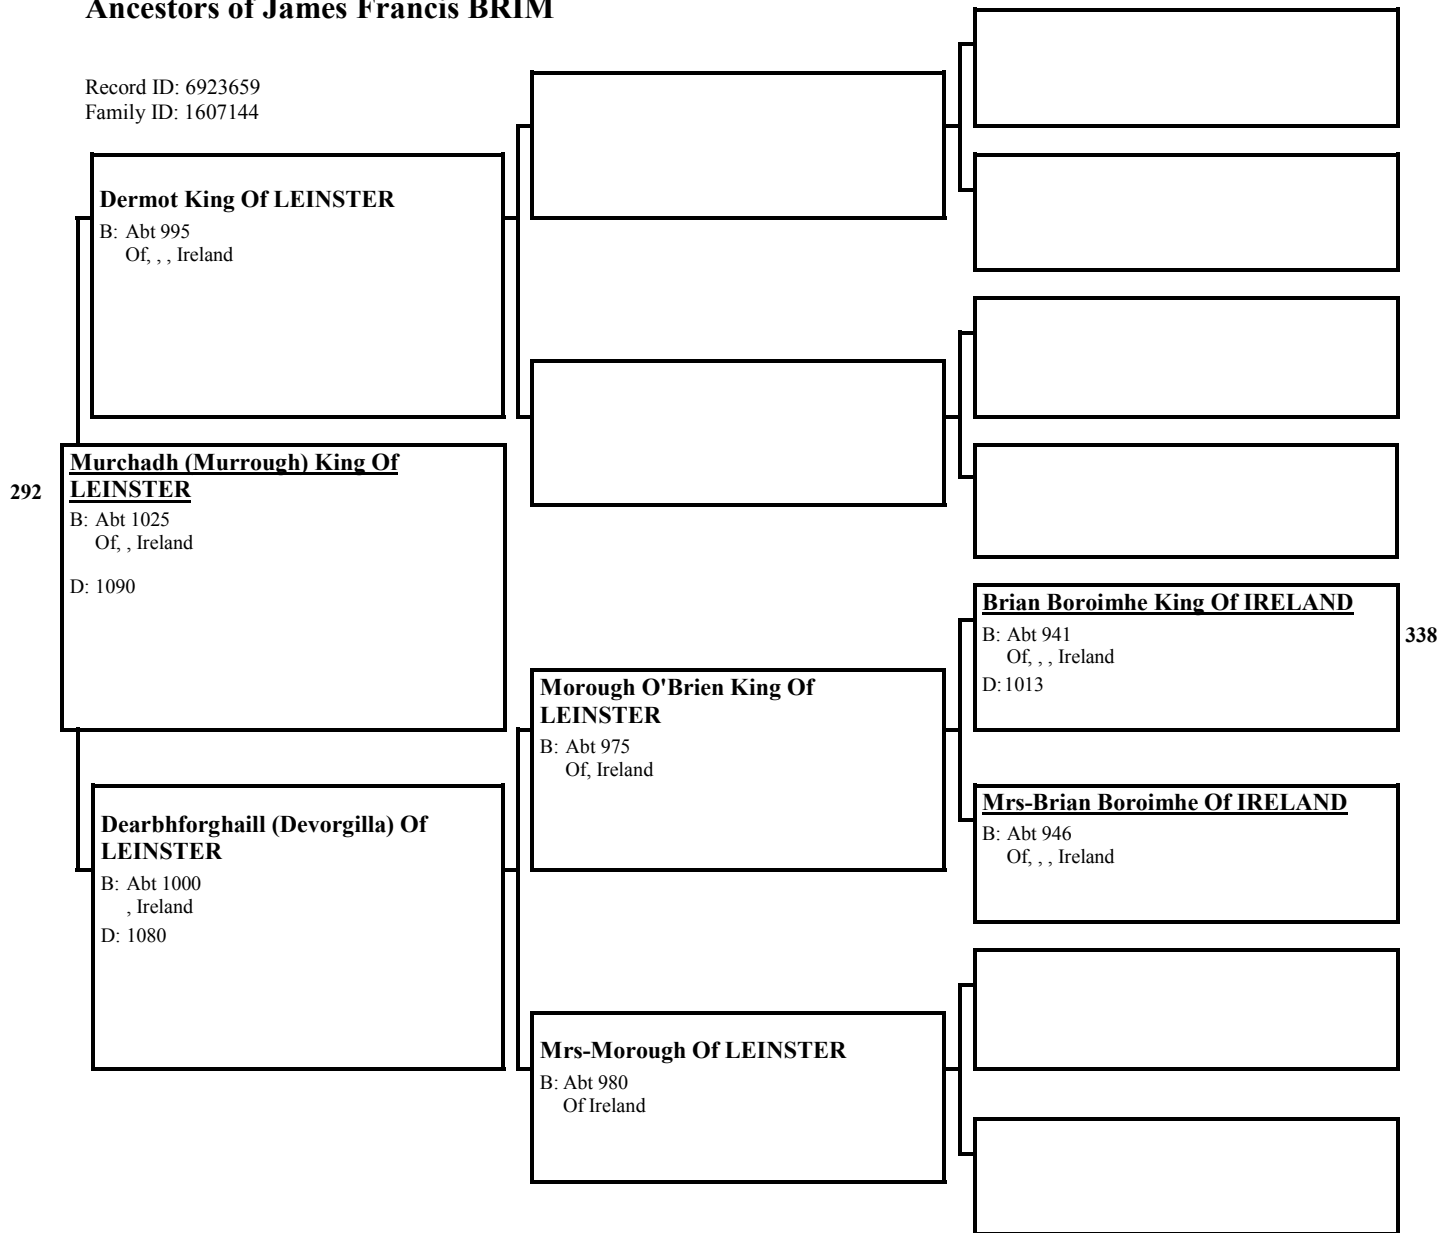

Ancestors of James Francis BRIM

Record ID: 6923659
Family ID: 1607144