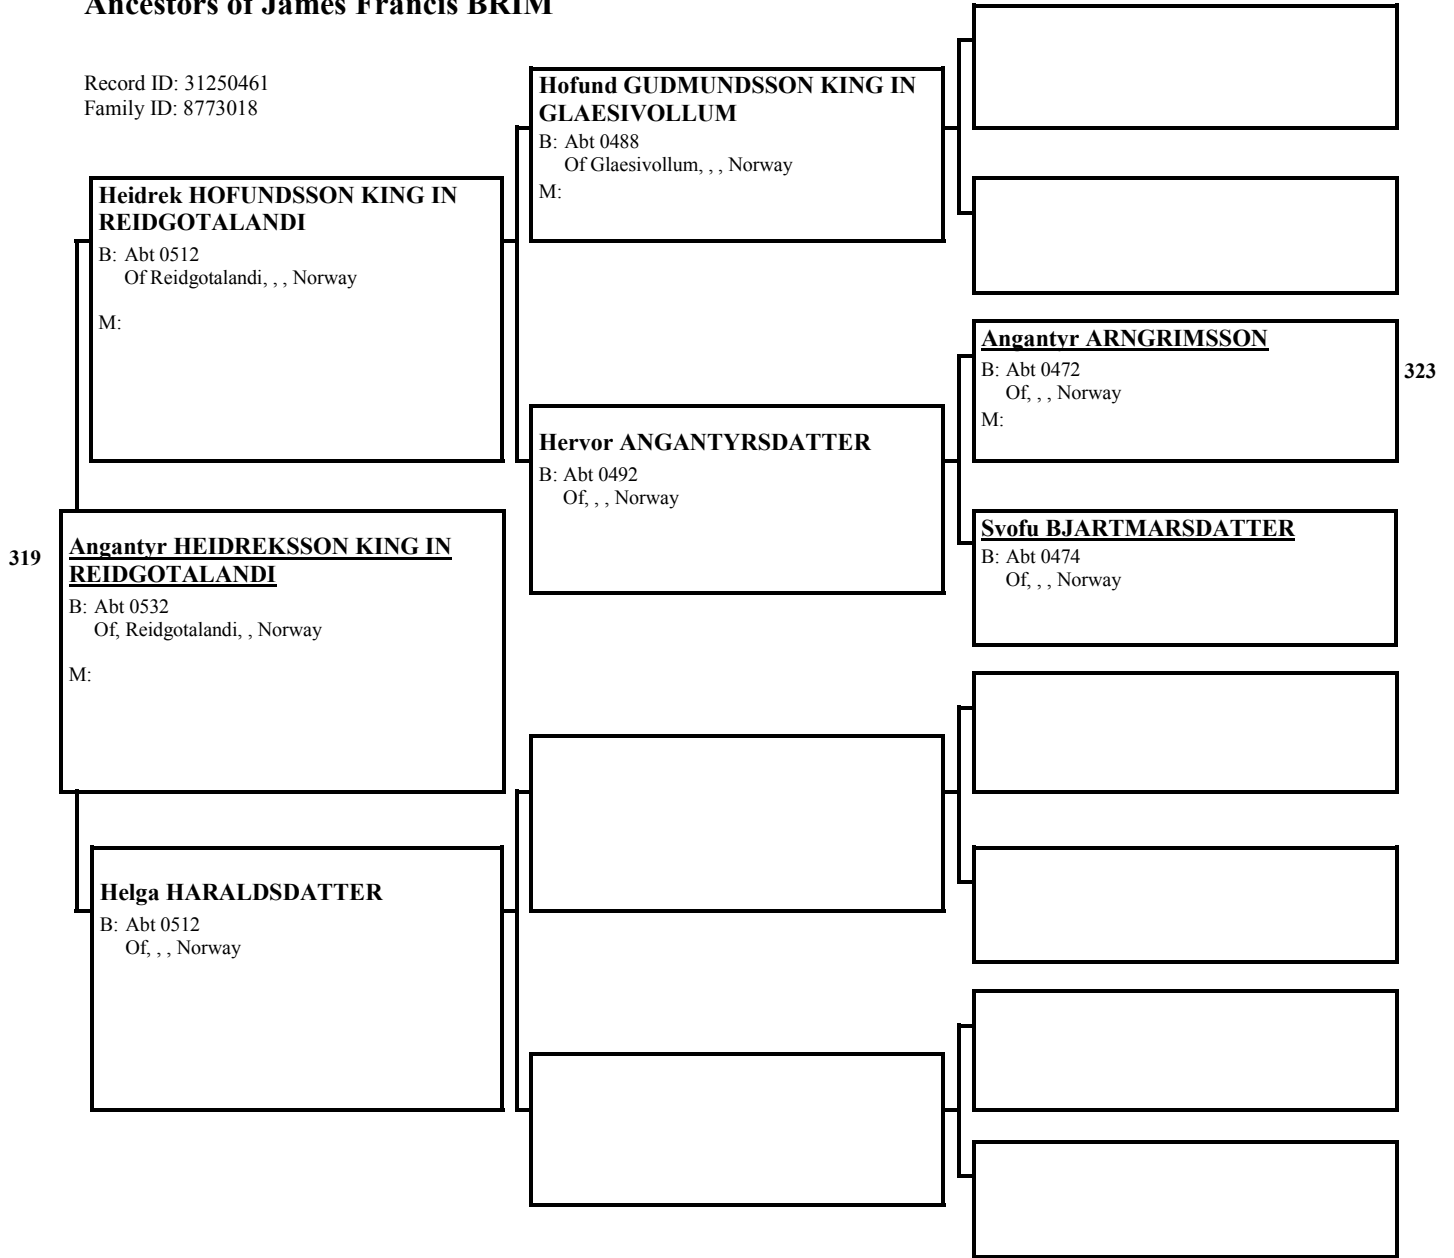

Ancestors of James Francis BRIM

Record ID: 31250461
Family ID: 8773018