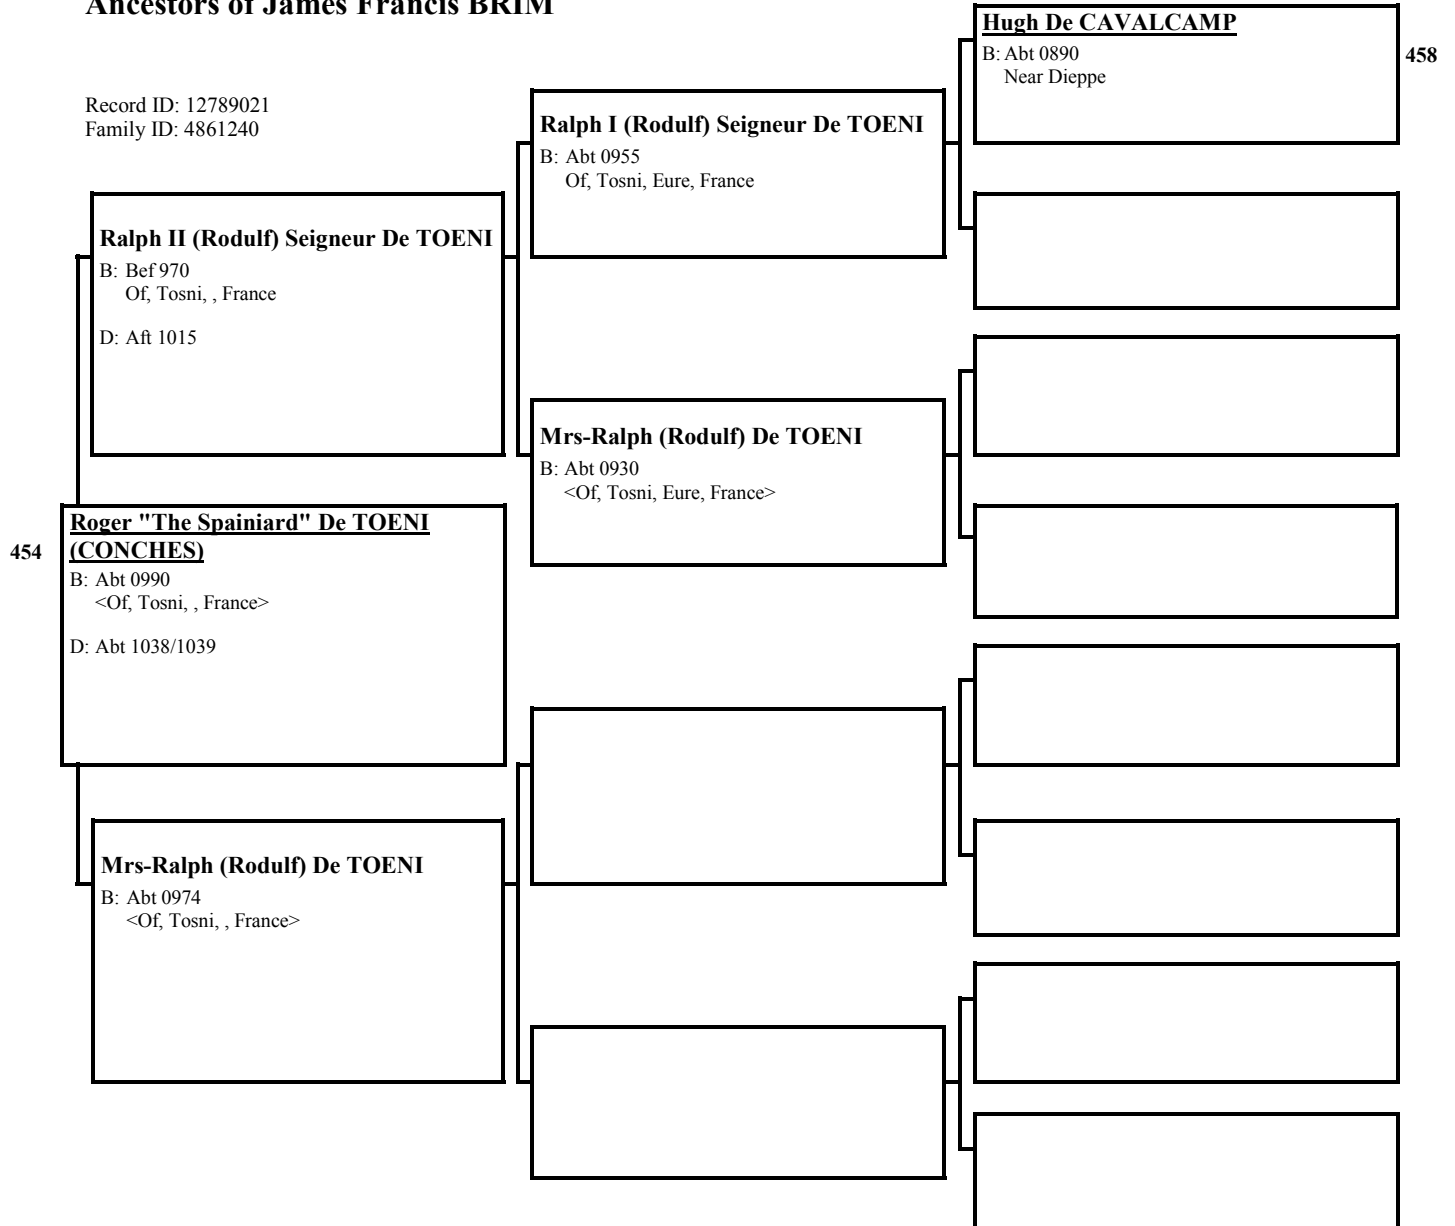

Ancestors of James Francis BRIM

Record ID: 12789021
Family ID: 4861240