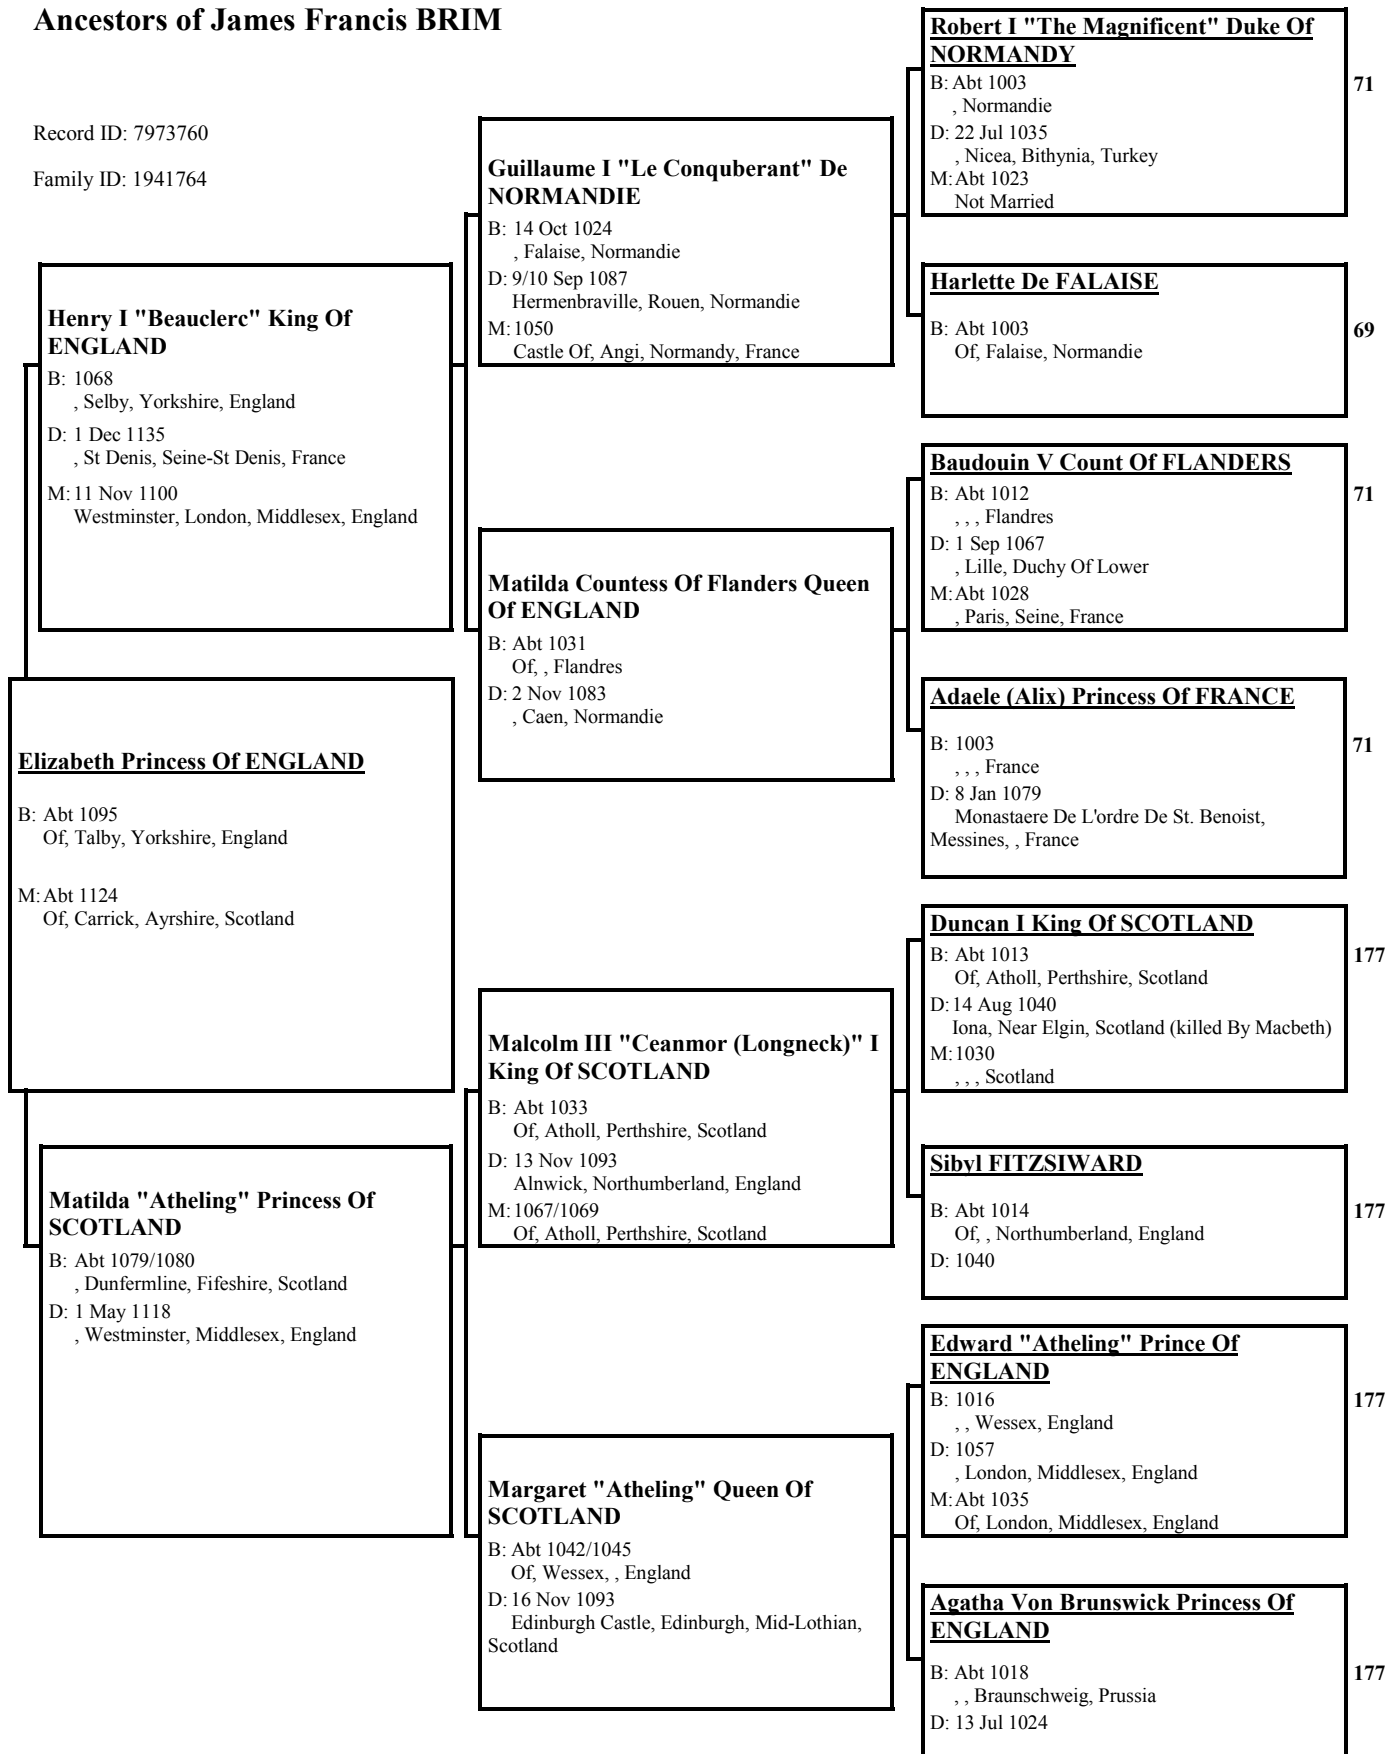

Ancestors of James Francis BRIM

Record ID: 7973760

Family ID: 1941764

534