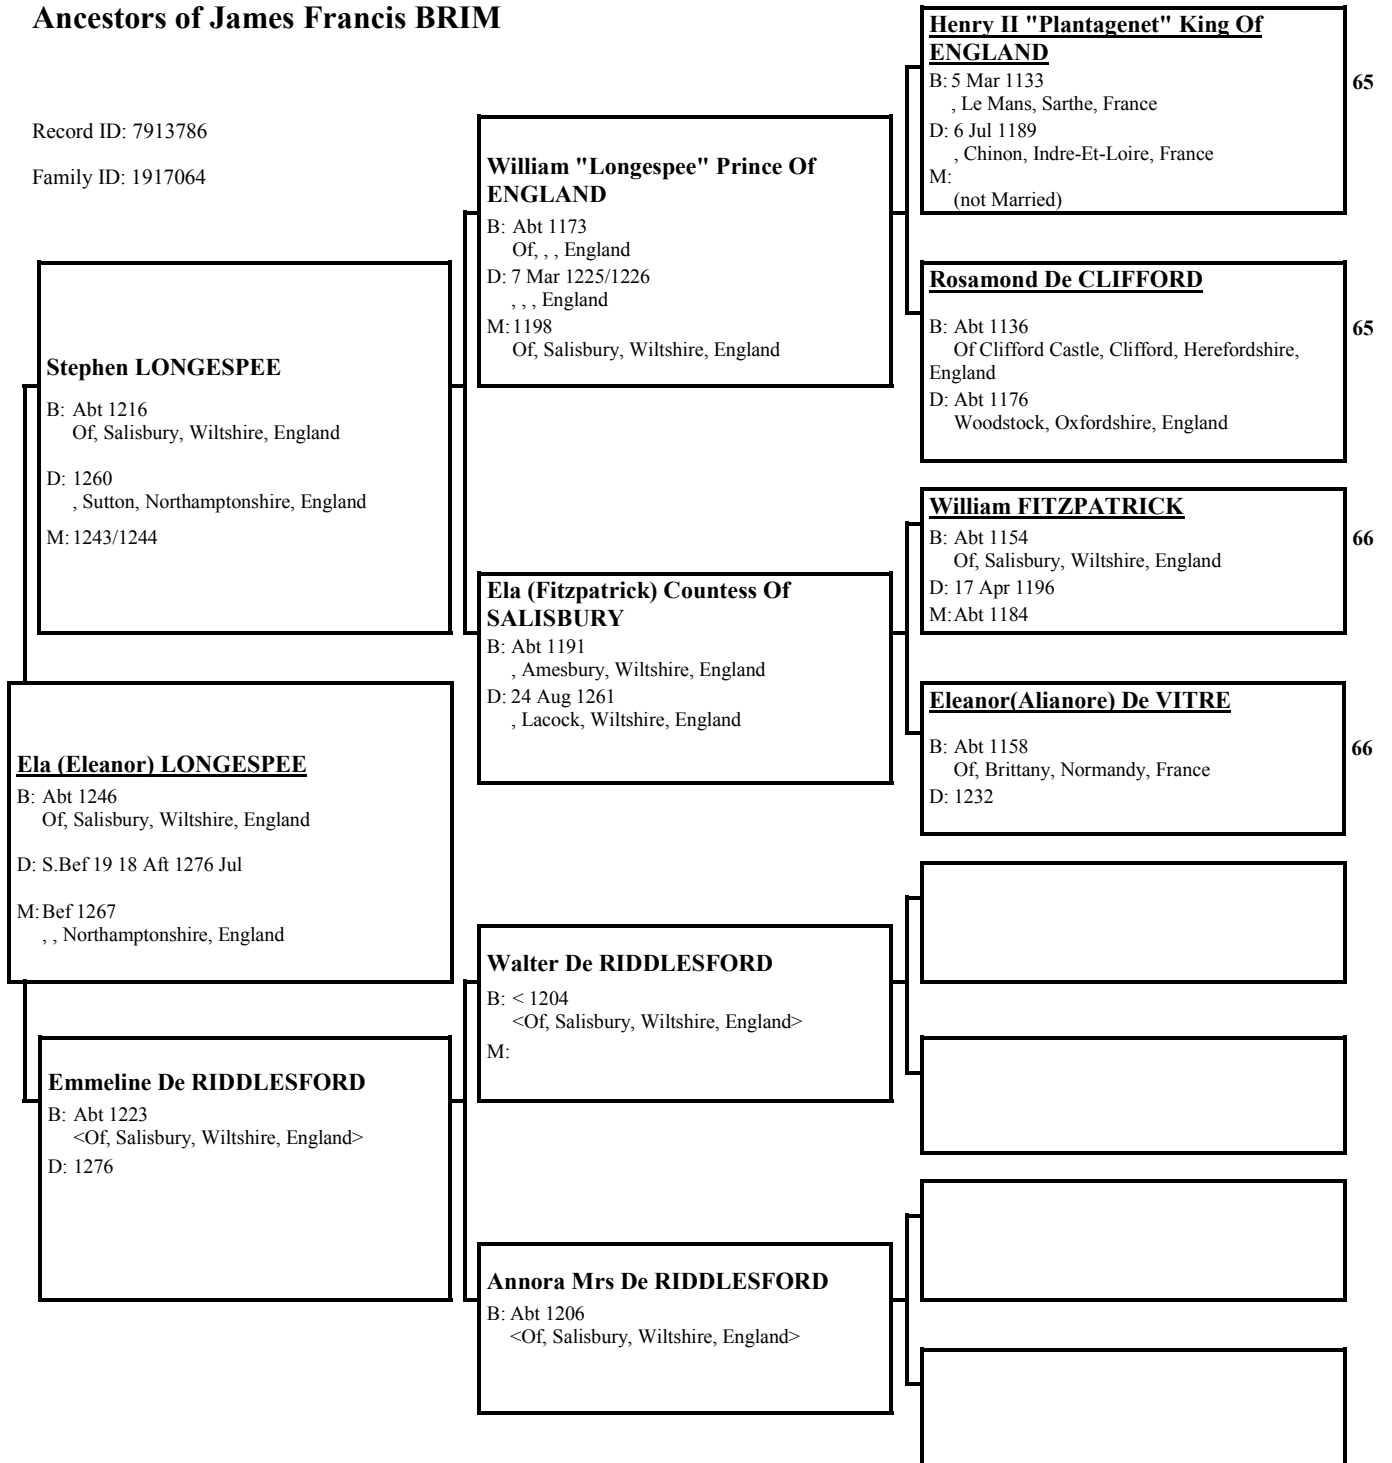

Ancestors of James Francis BRIM

Record ID: 7913786

Family ID: 1917064

519