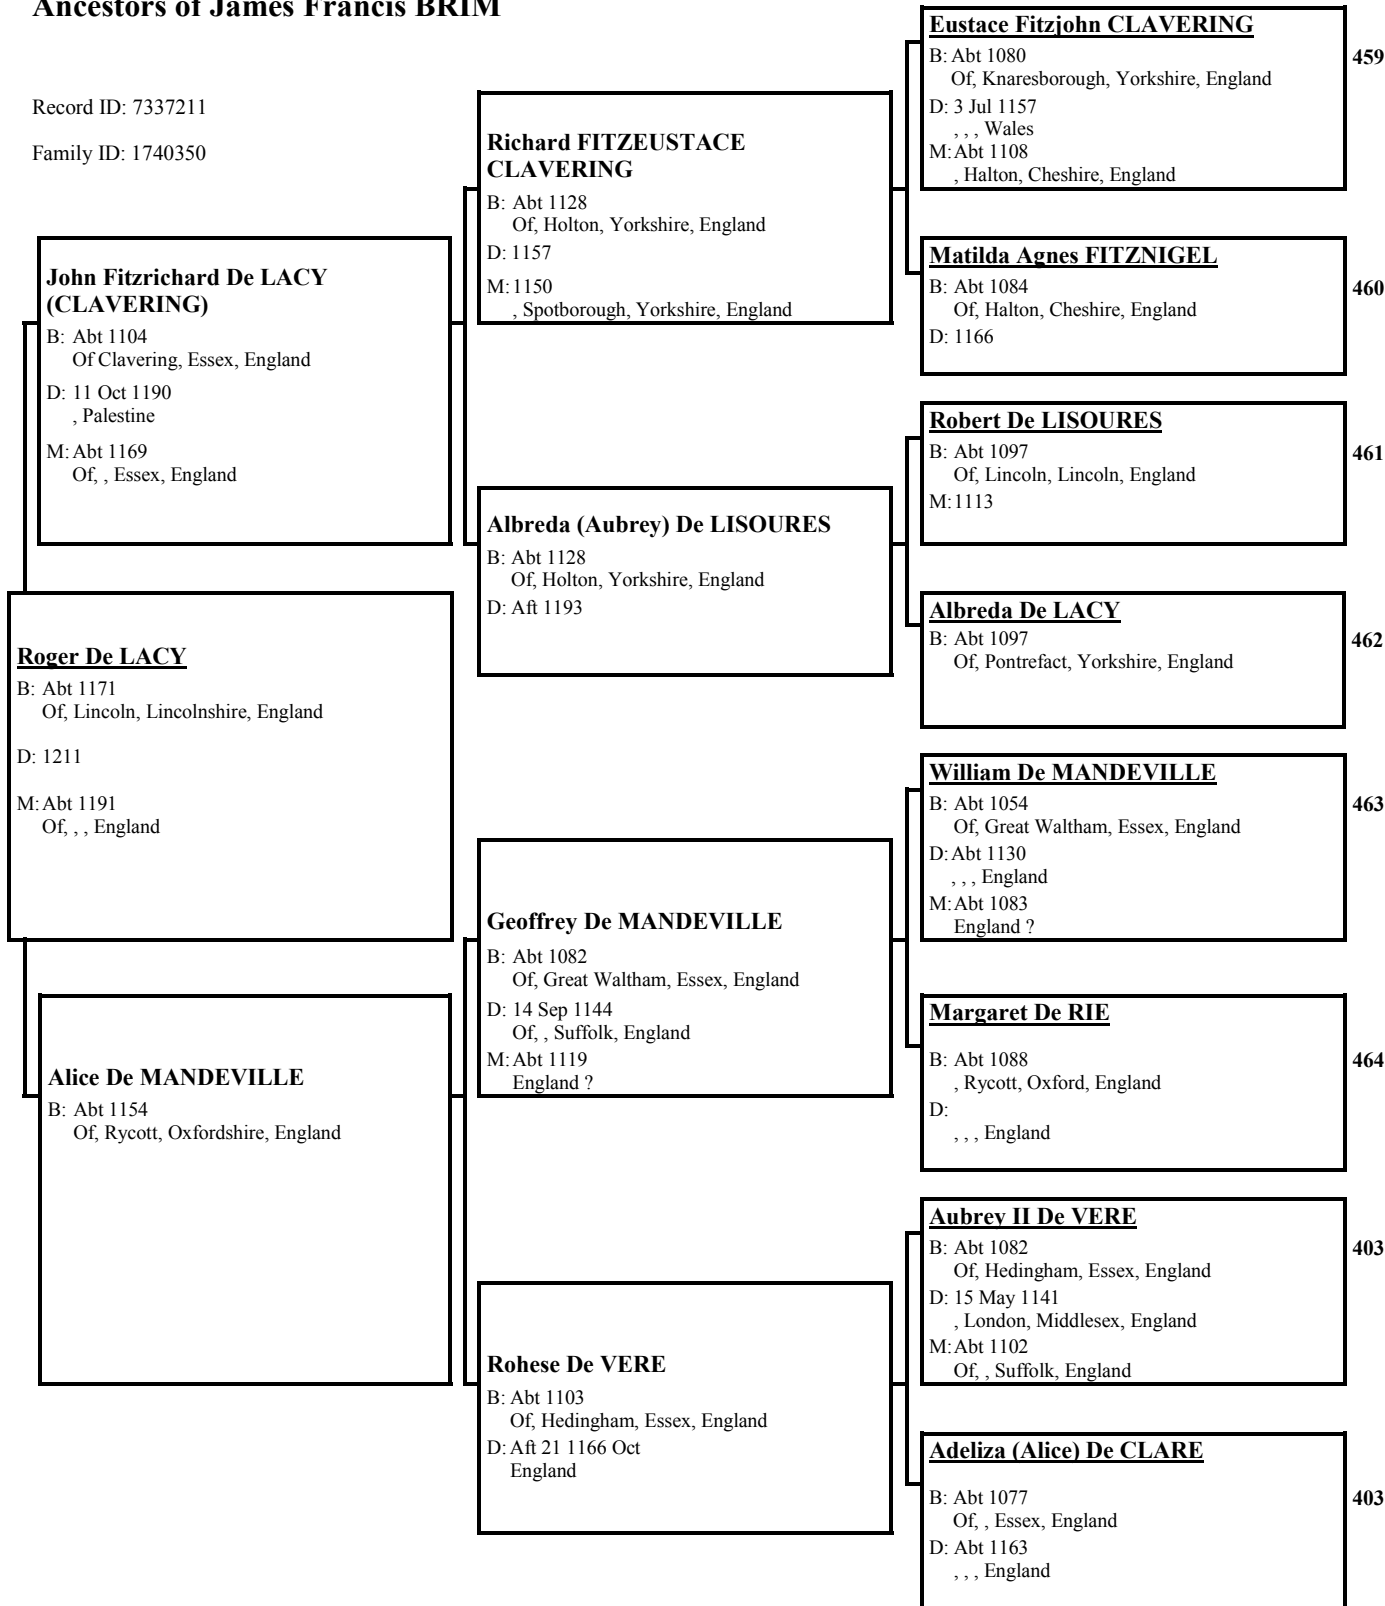

Ancestors of James Francis BRIM

Record ID: 7337211

Family ID: 1740350

445