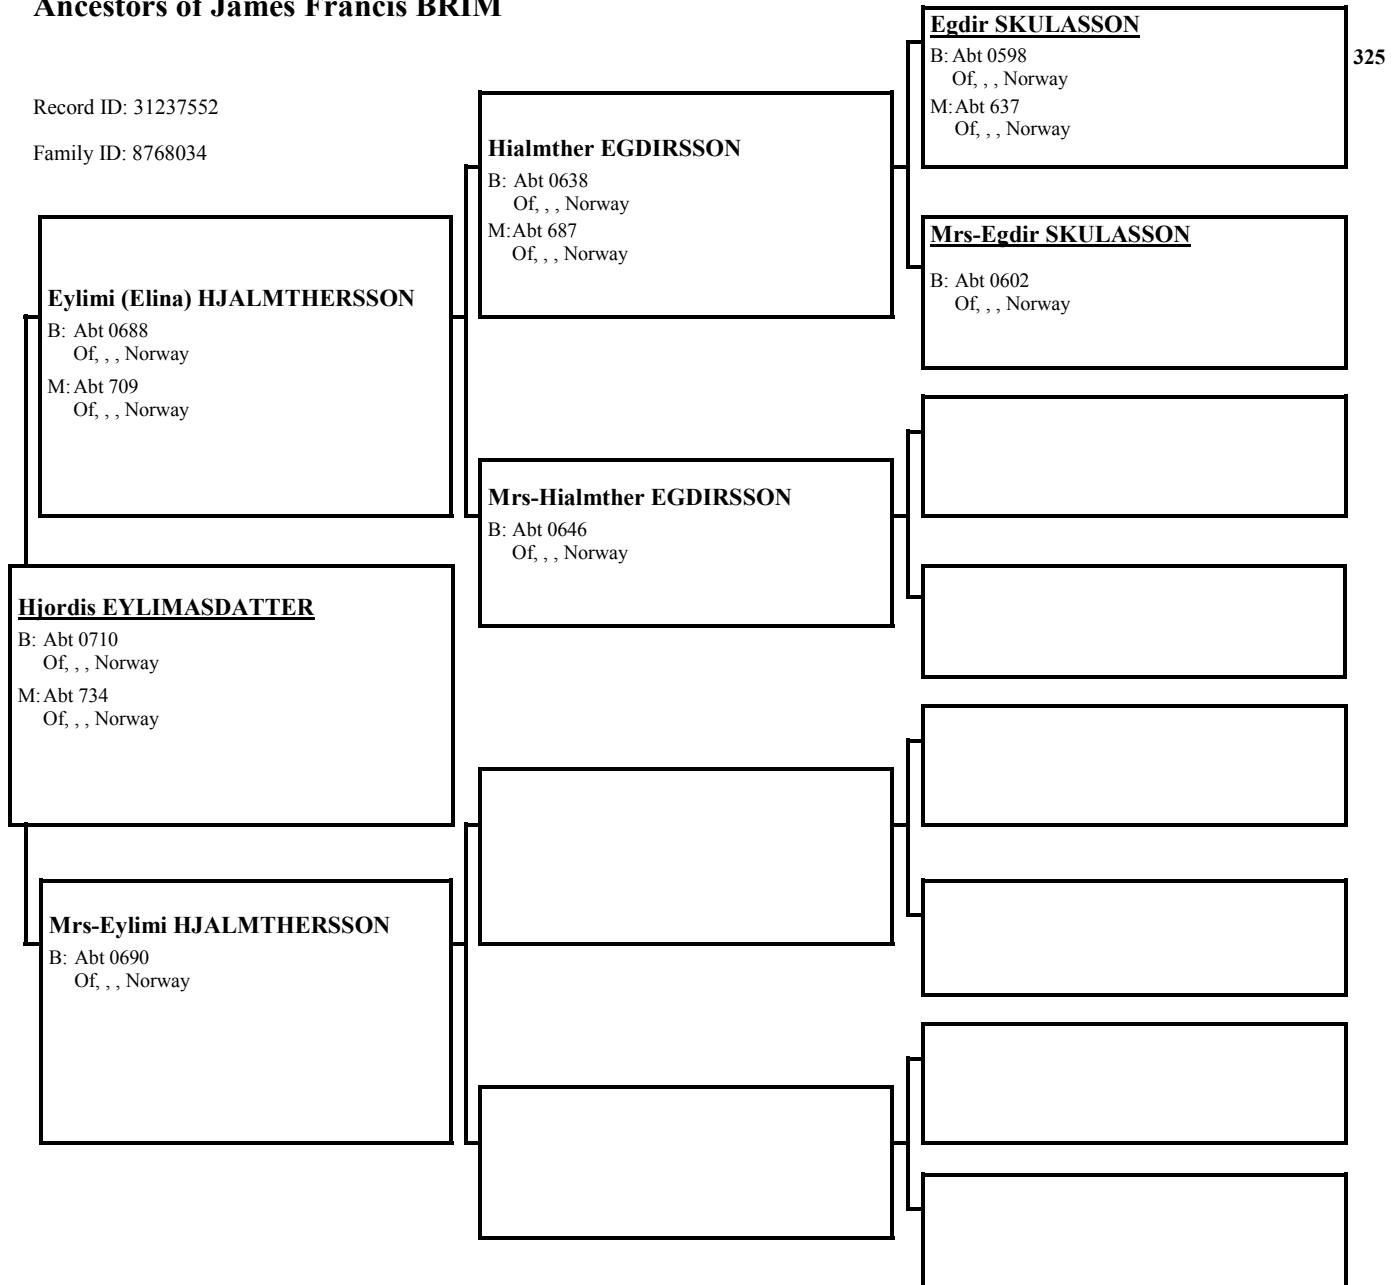

Ancestors of James Francis BRIM

Record ID: 31237552

Family ID: 8768034

313

325