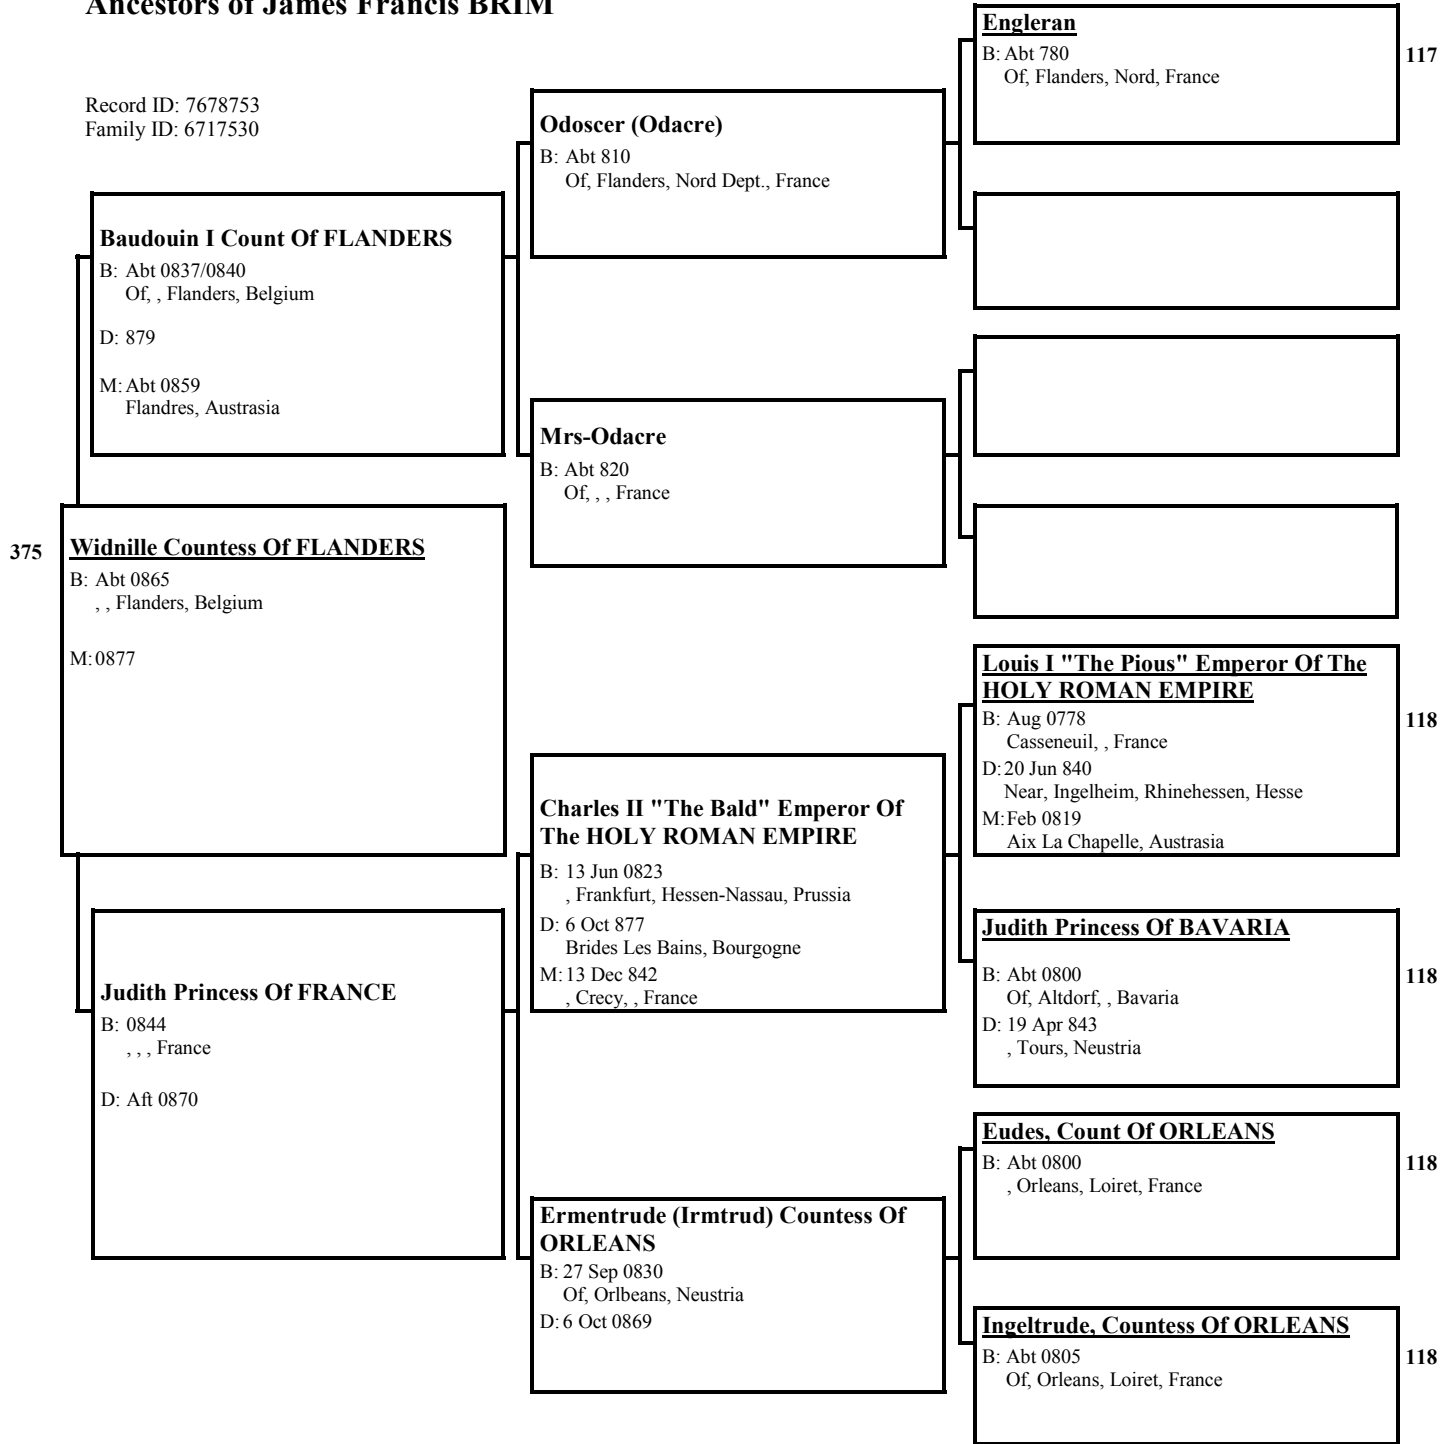

Ancestors of James Francis BRIM

Record ID: 7678753
Family ID: 6717530