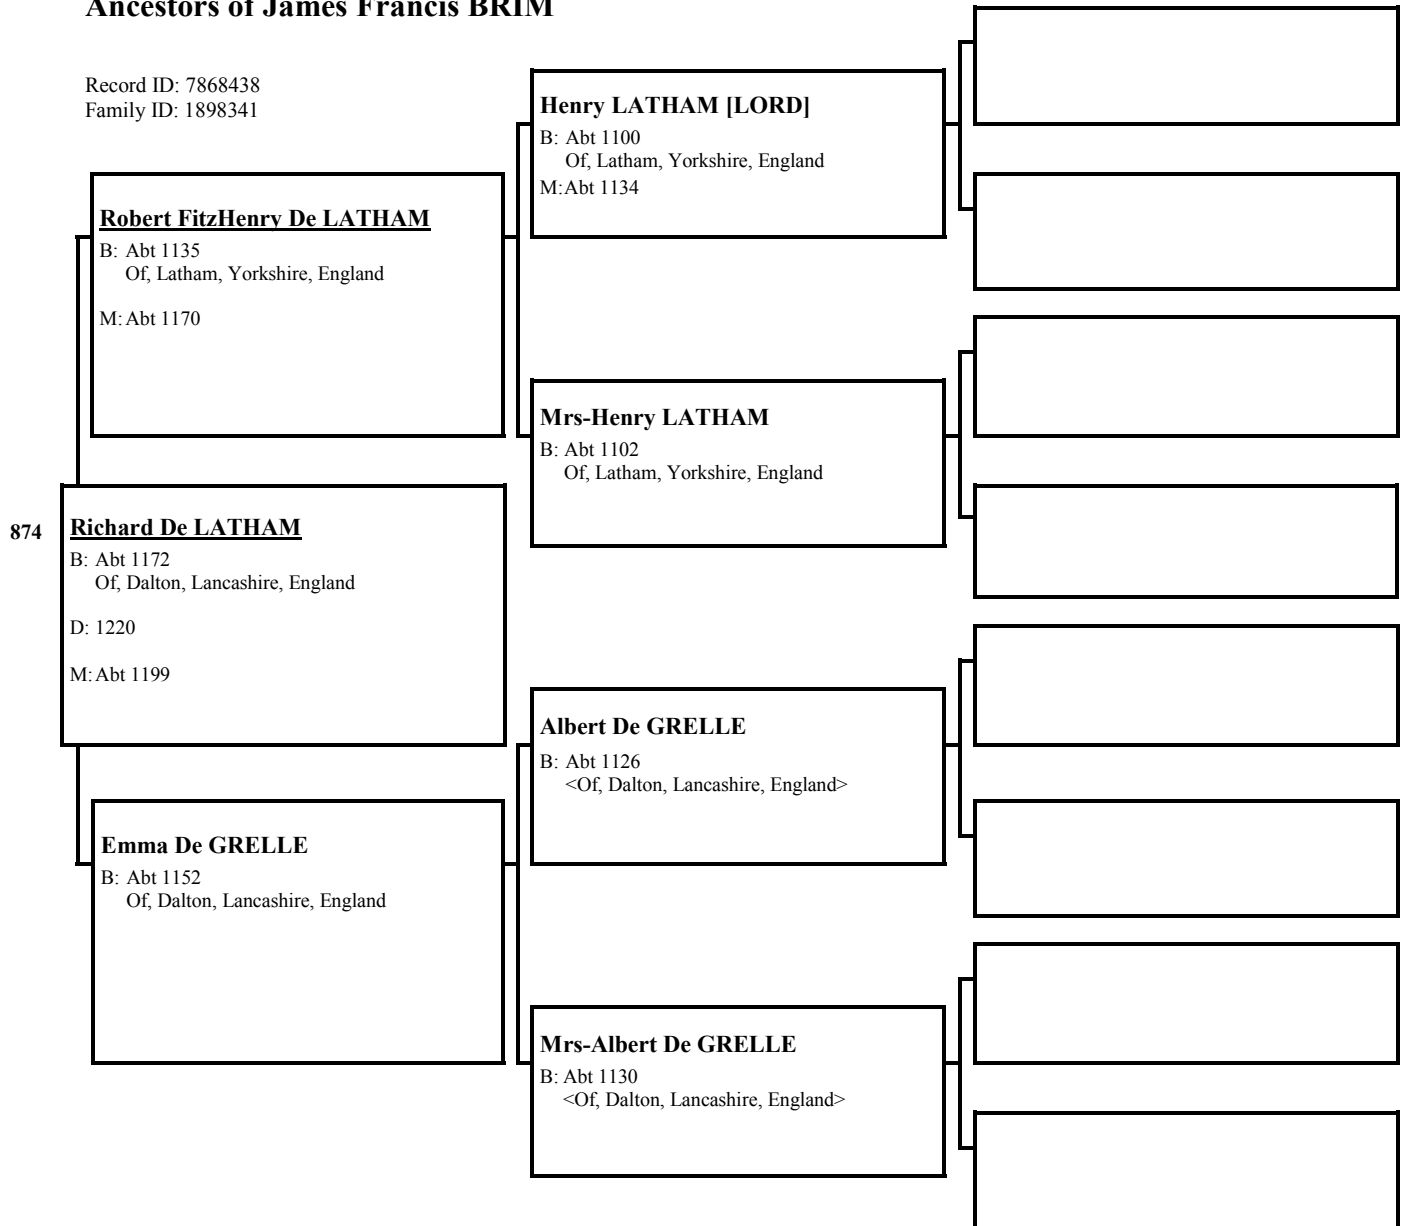

Ancestors of James Francis BRIM

Record ID: 7868438
Family ID: 1898341