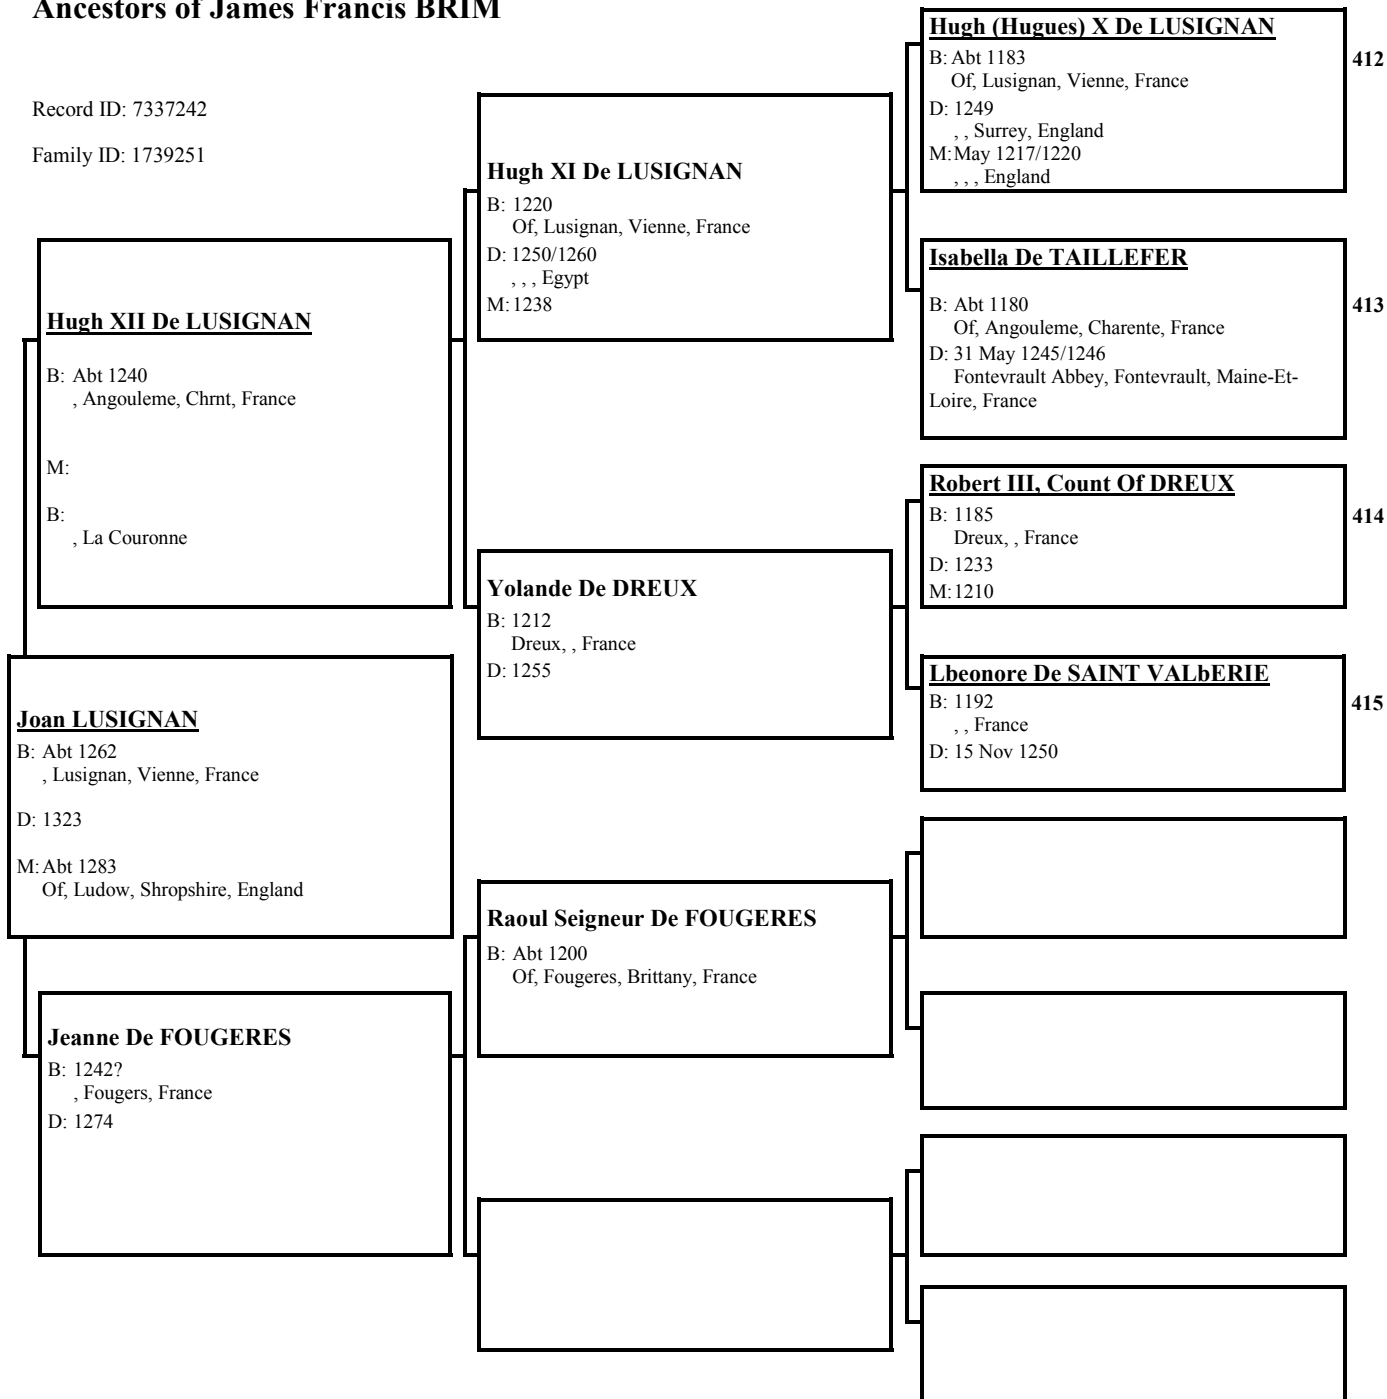

Ancestors of James Francis BRIM

Record ID: 7337242

Family ID: 1739251

48