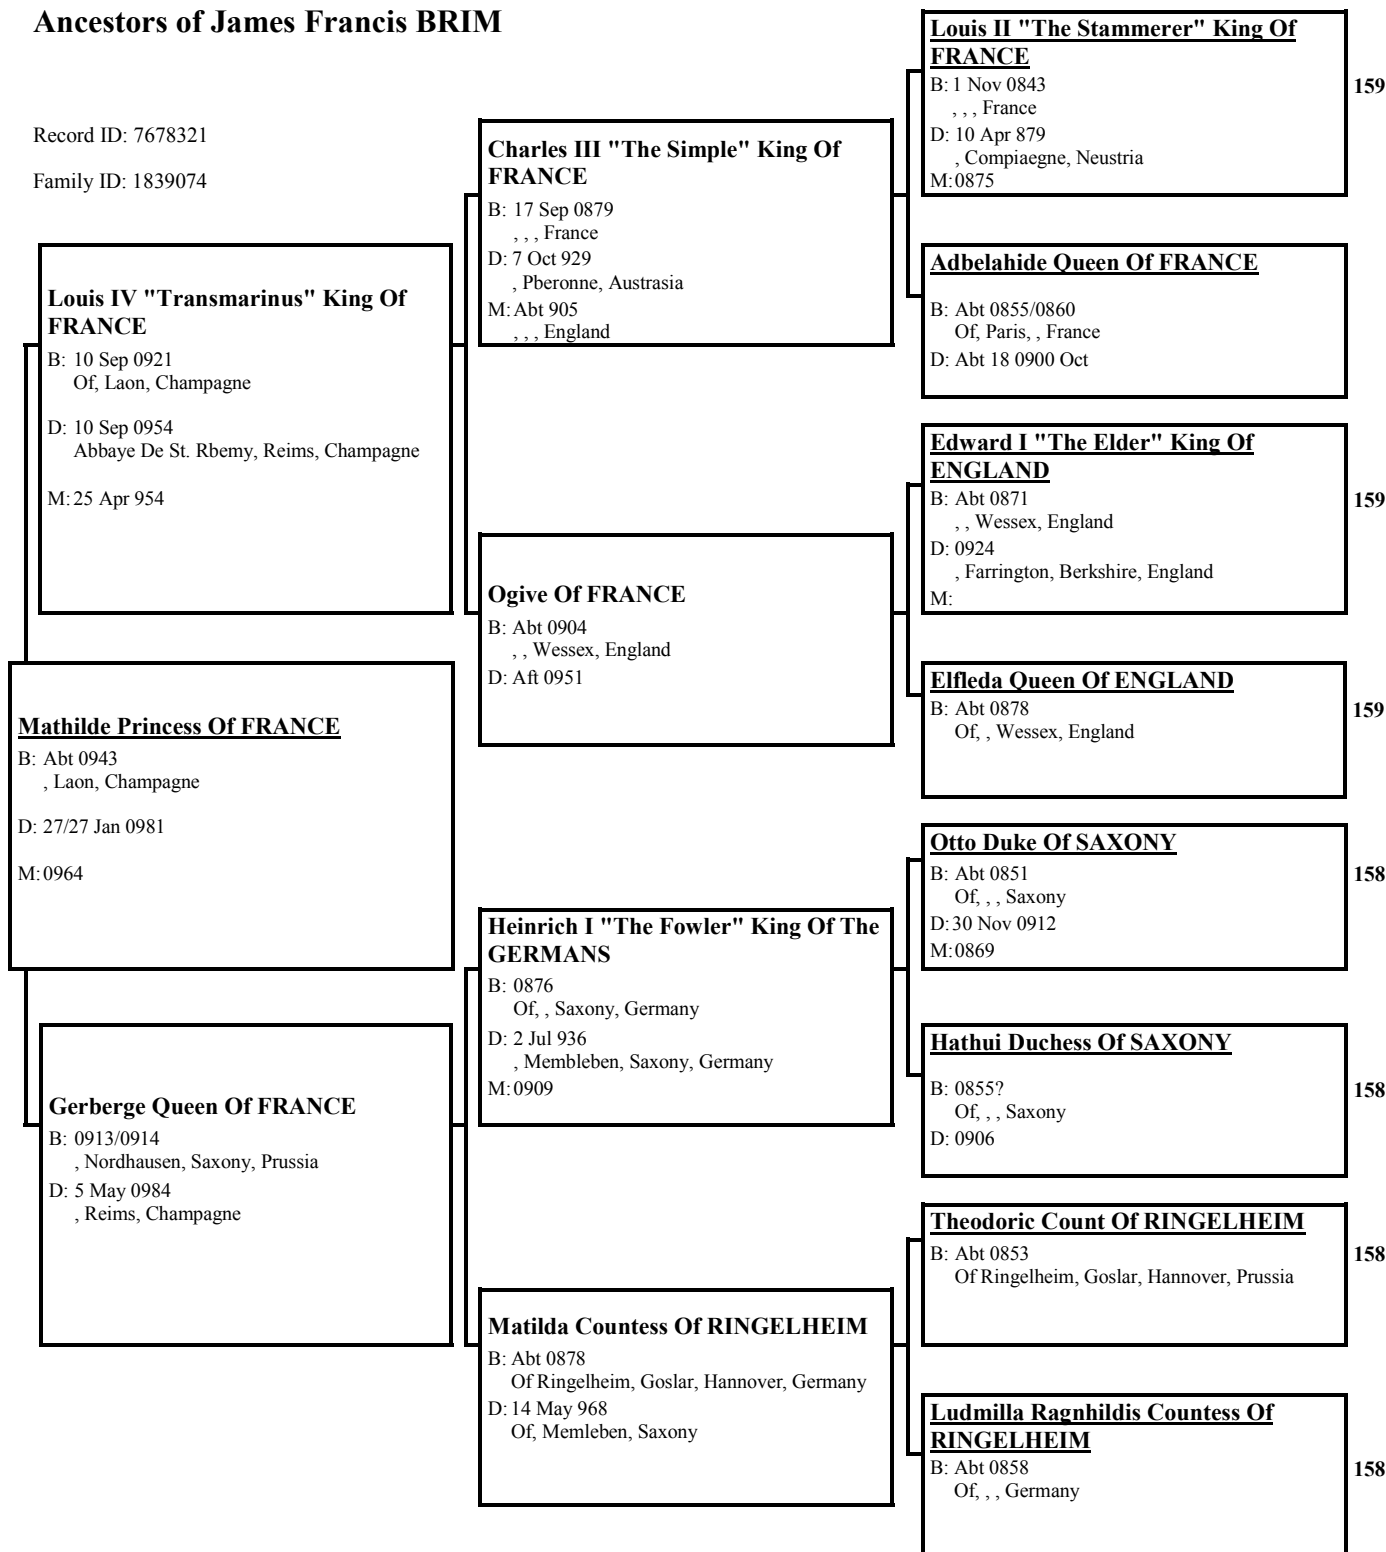

Ancestors of James Francis BRIM

Record ID: 7678321

Family ID: 1839074

191