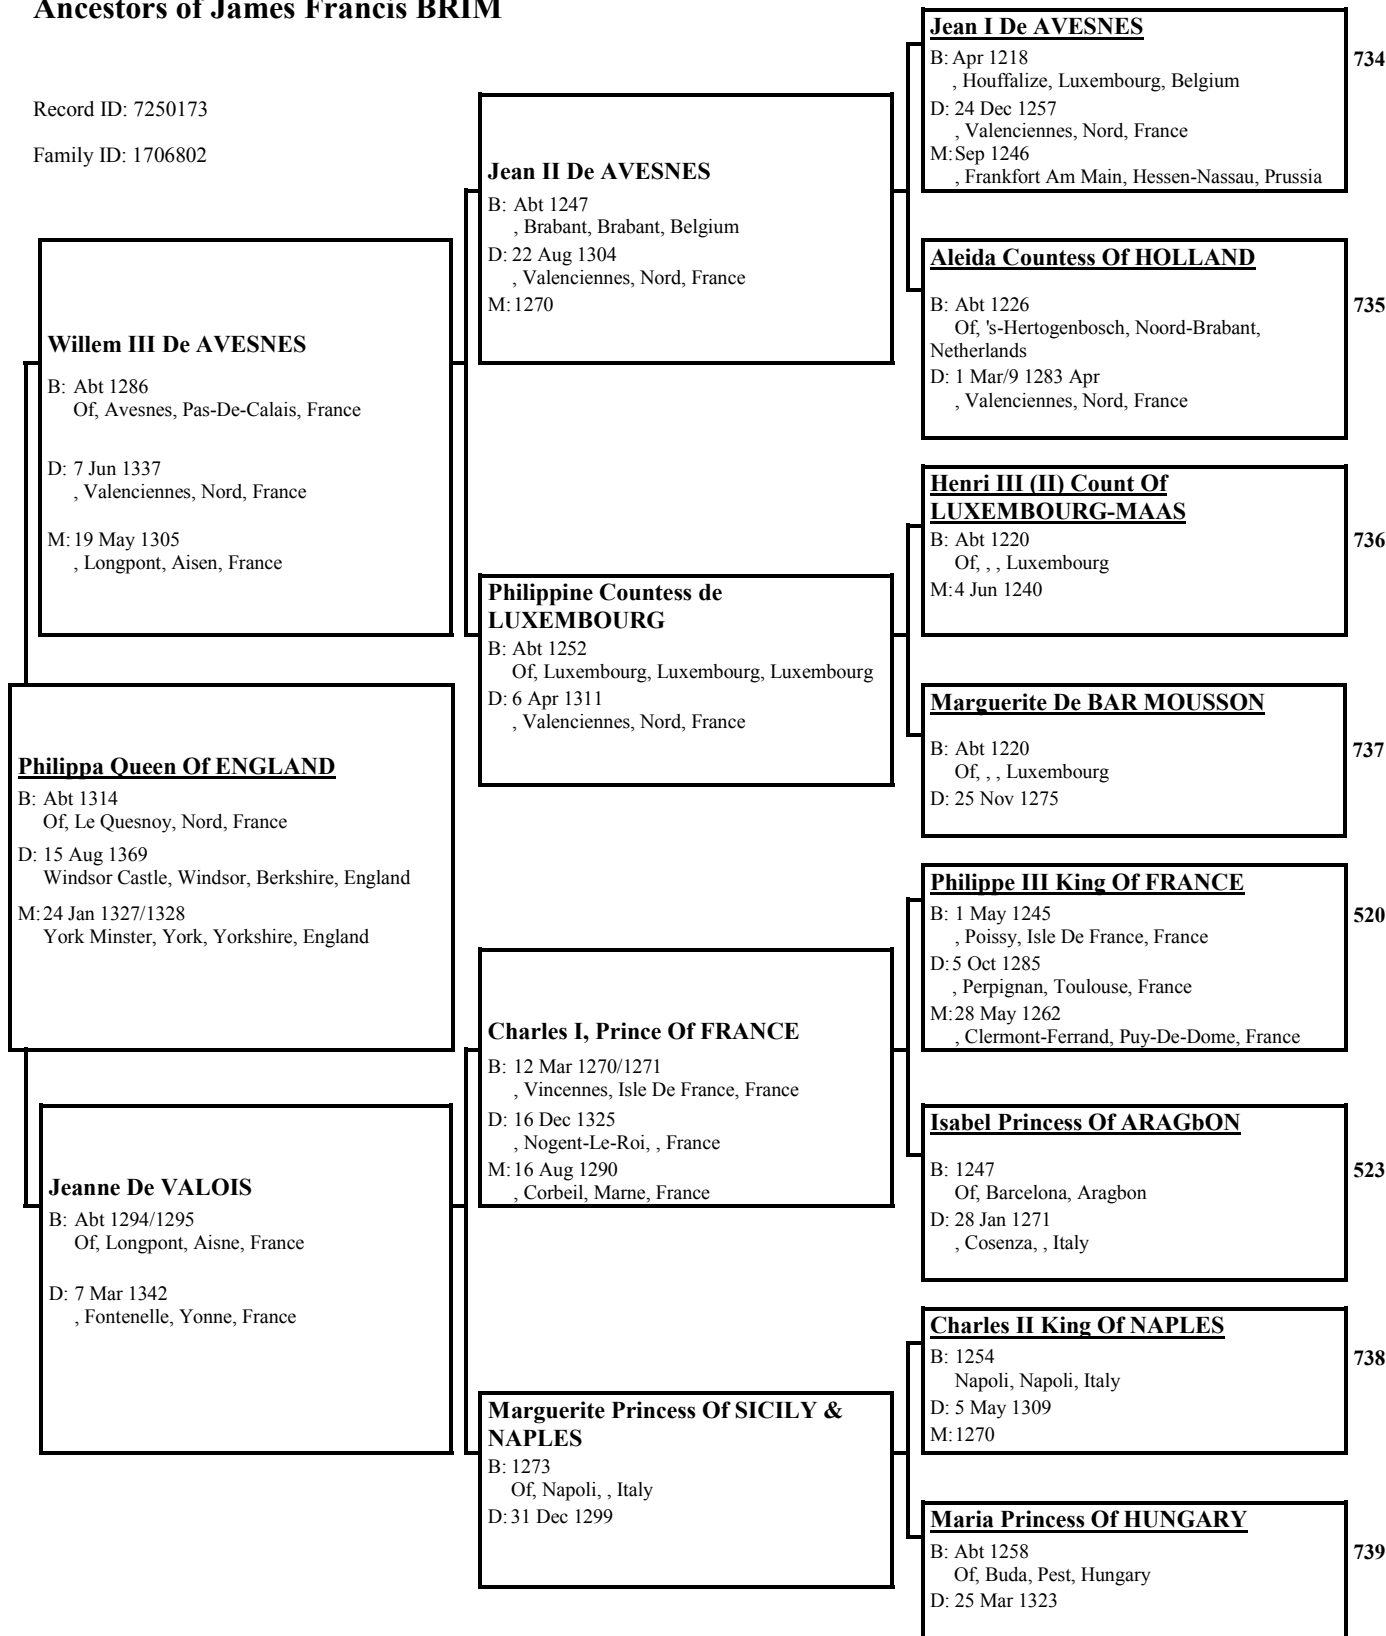

Ancestors of James Francis BRIM

Record ID: 7250173

Family ID: 1706802

40