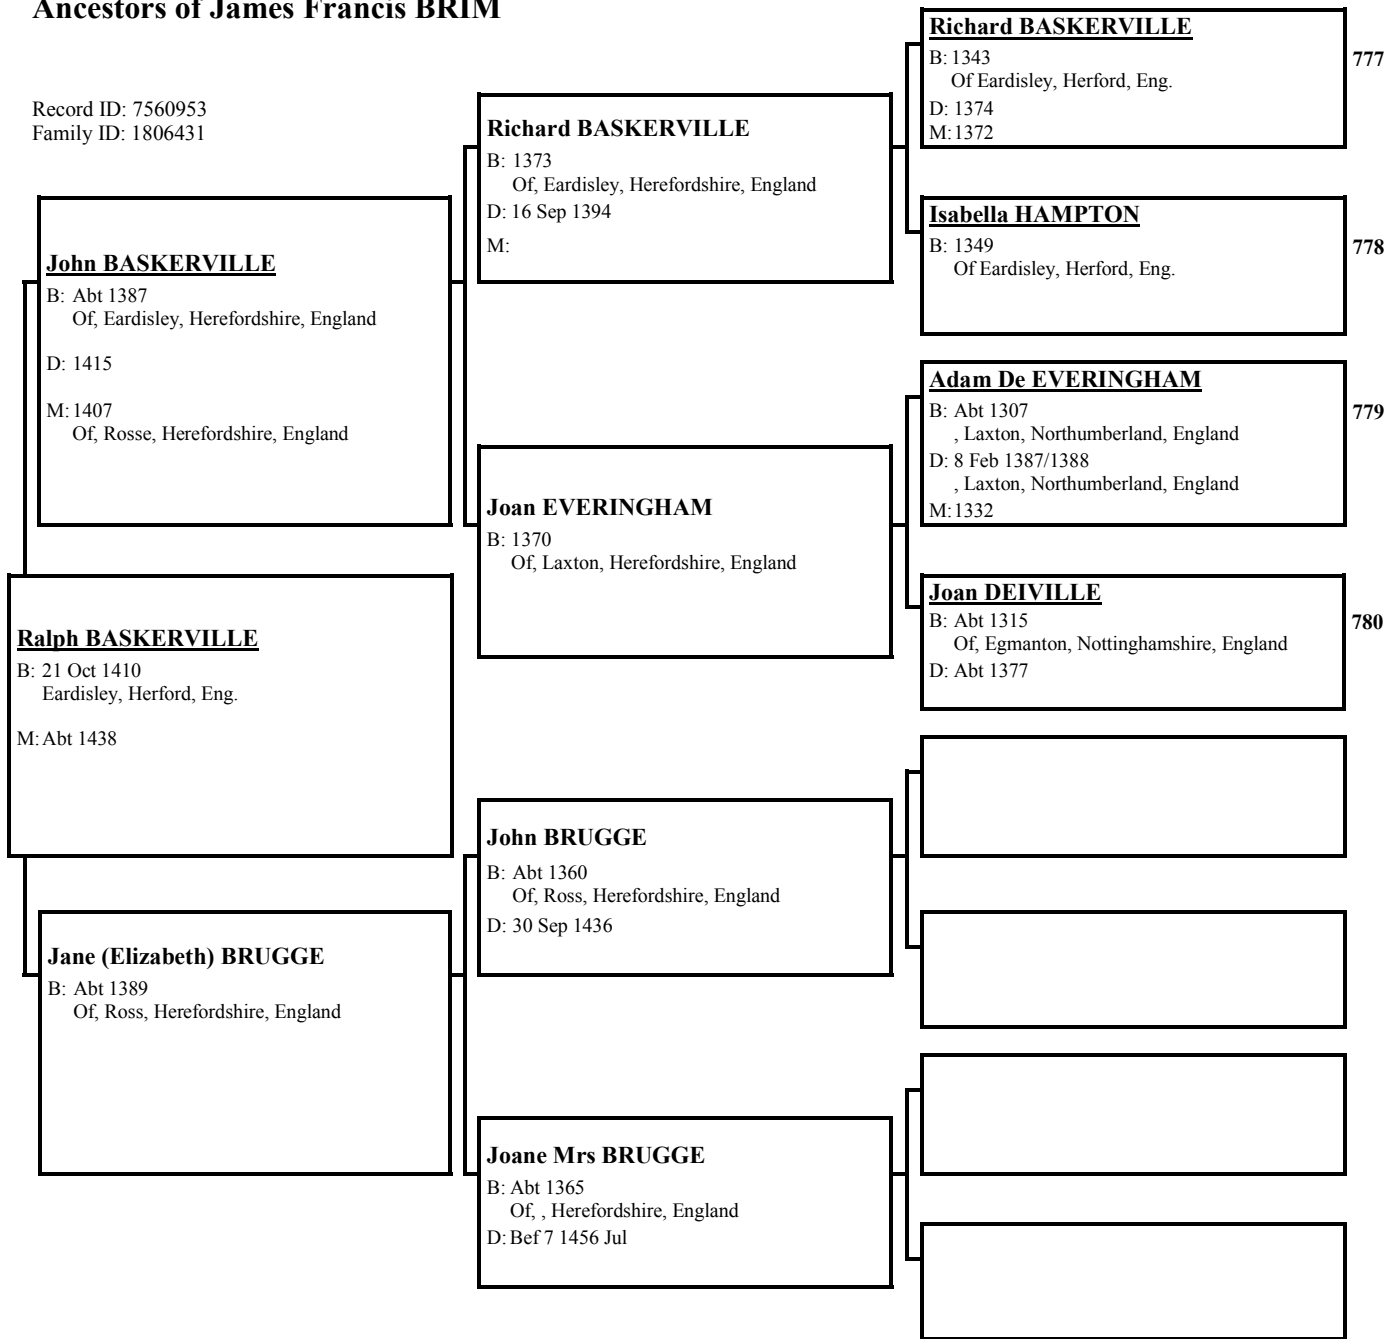

Ancestors of James Francis BRIM

Record ID: 7560953
Family ID: 1806431

33