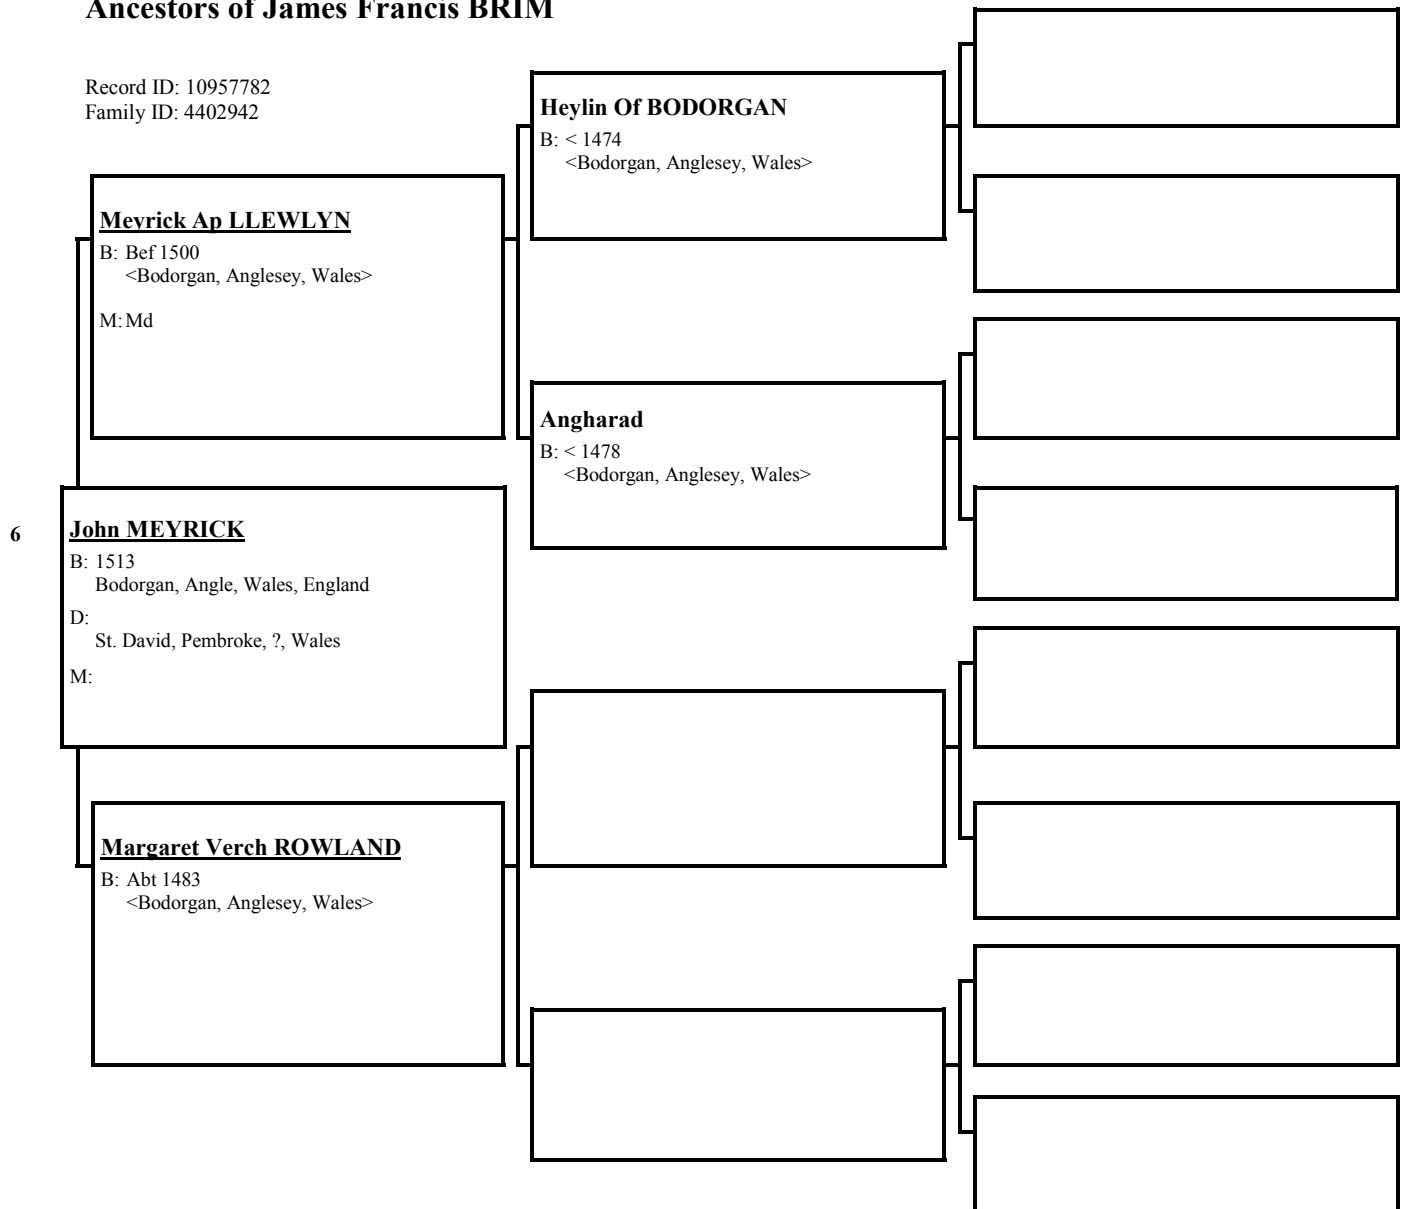

Ancestors of James Francis BRIM

Record ID: 10957782
Family ID: 4402942