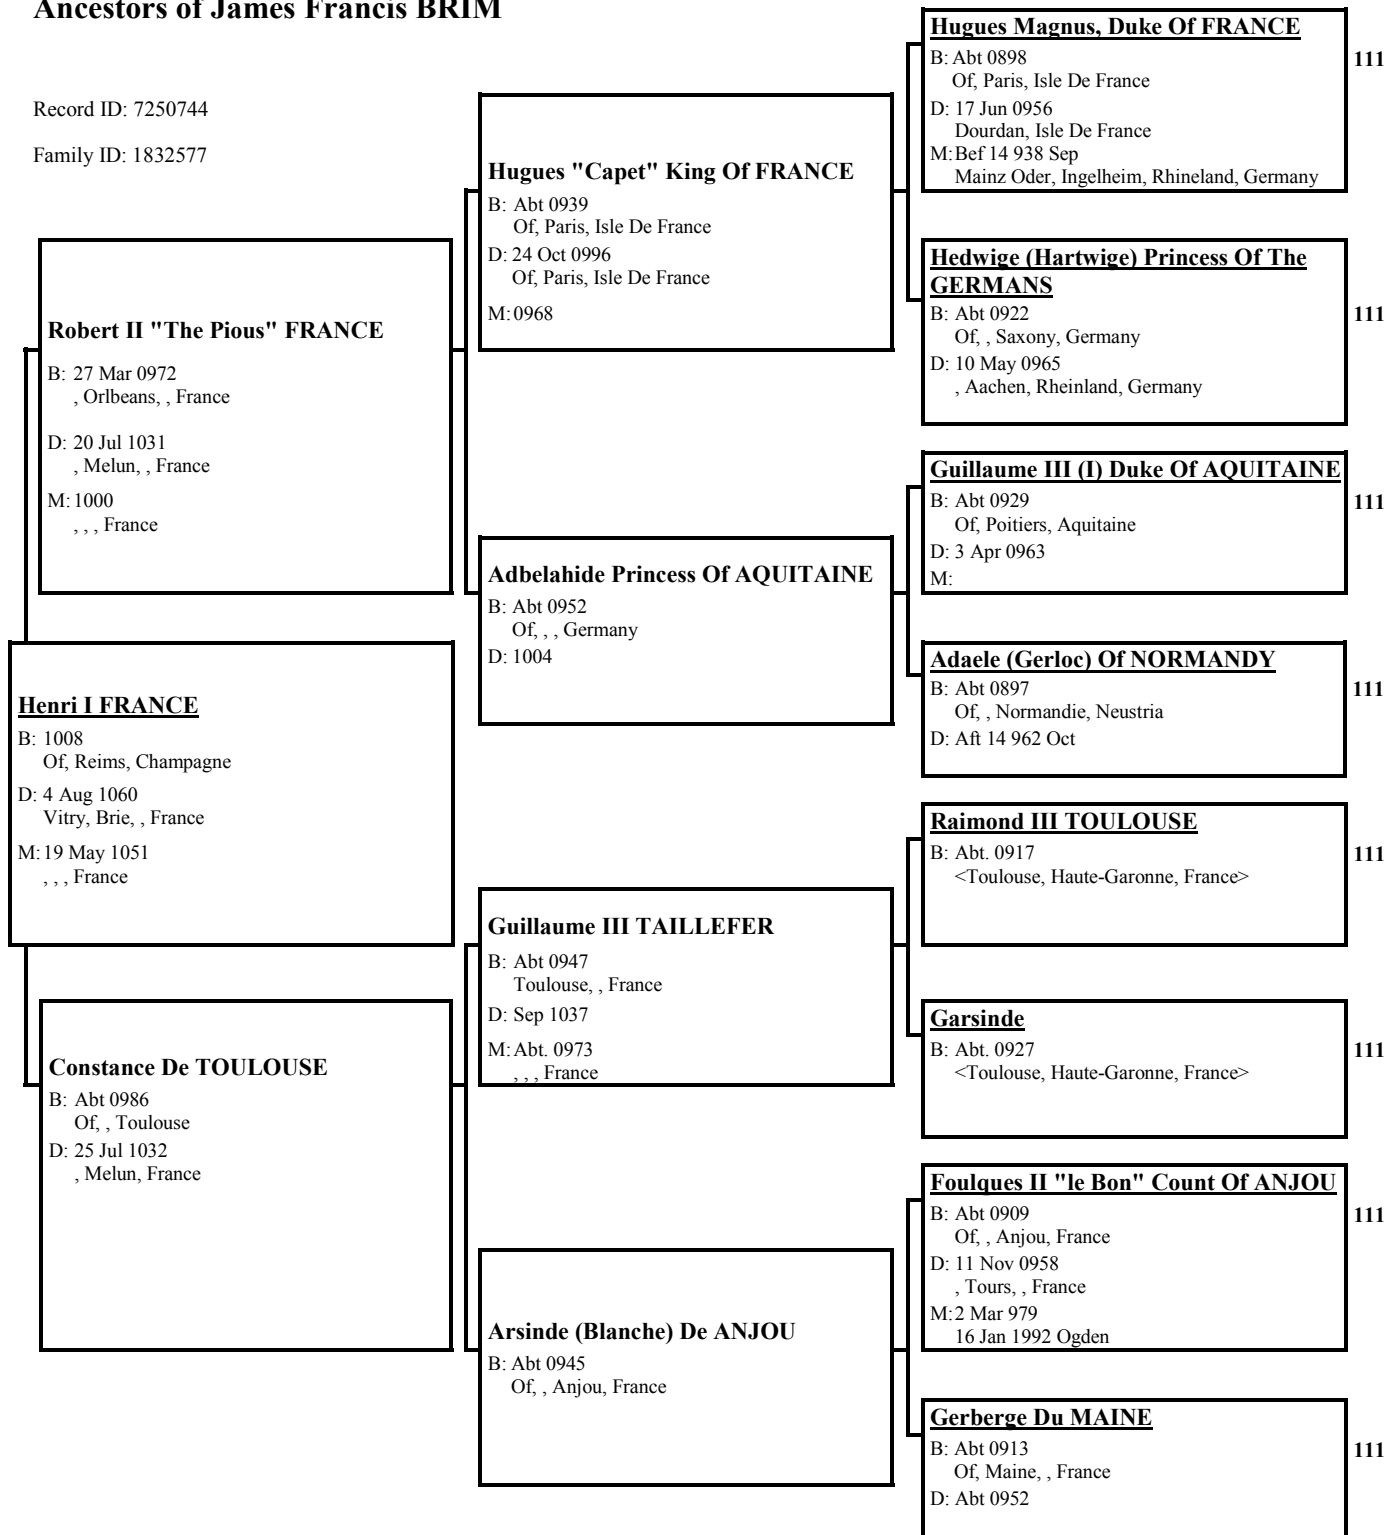

Ancestors of James Francis BRIM

Record ID: 7250744

Family ID: 1832577

291