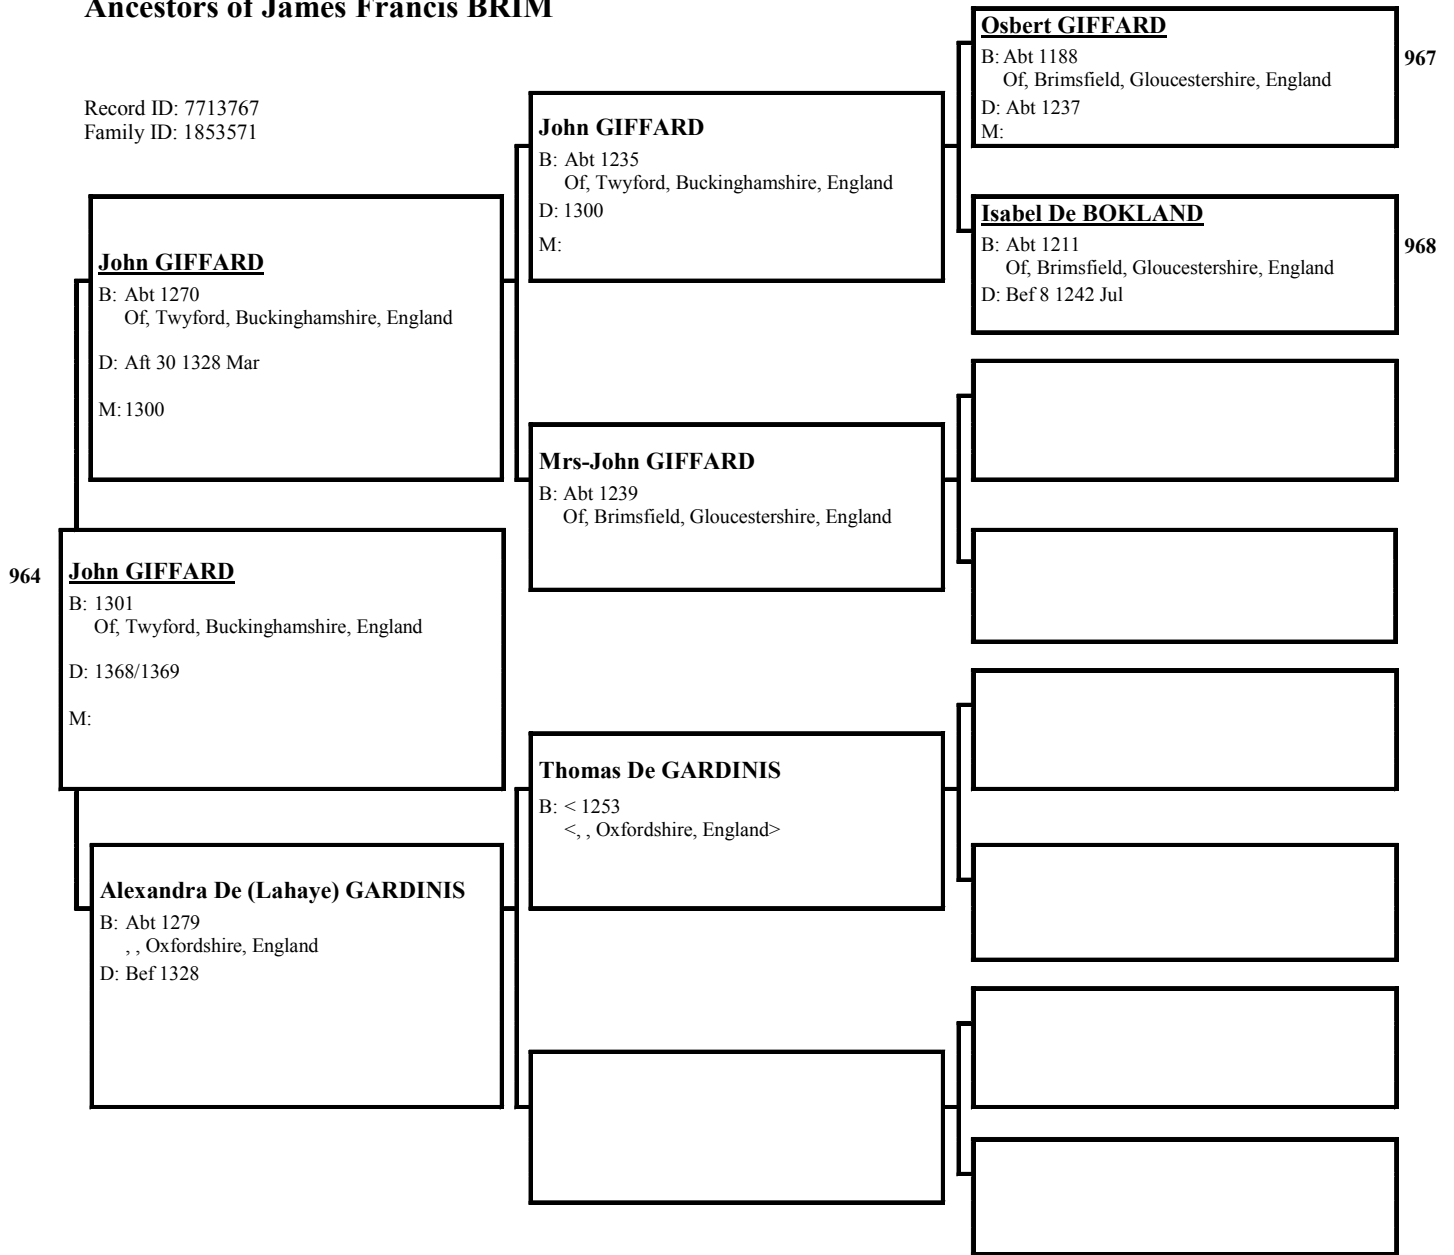

Ancestors of James Francis BRIM

Record ID: 7713767
Family ID: 1853571