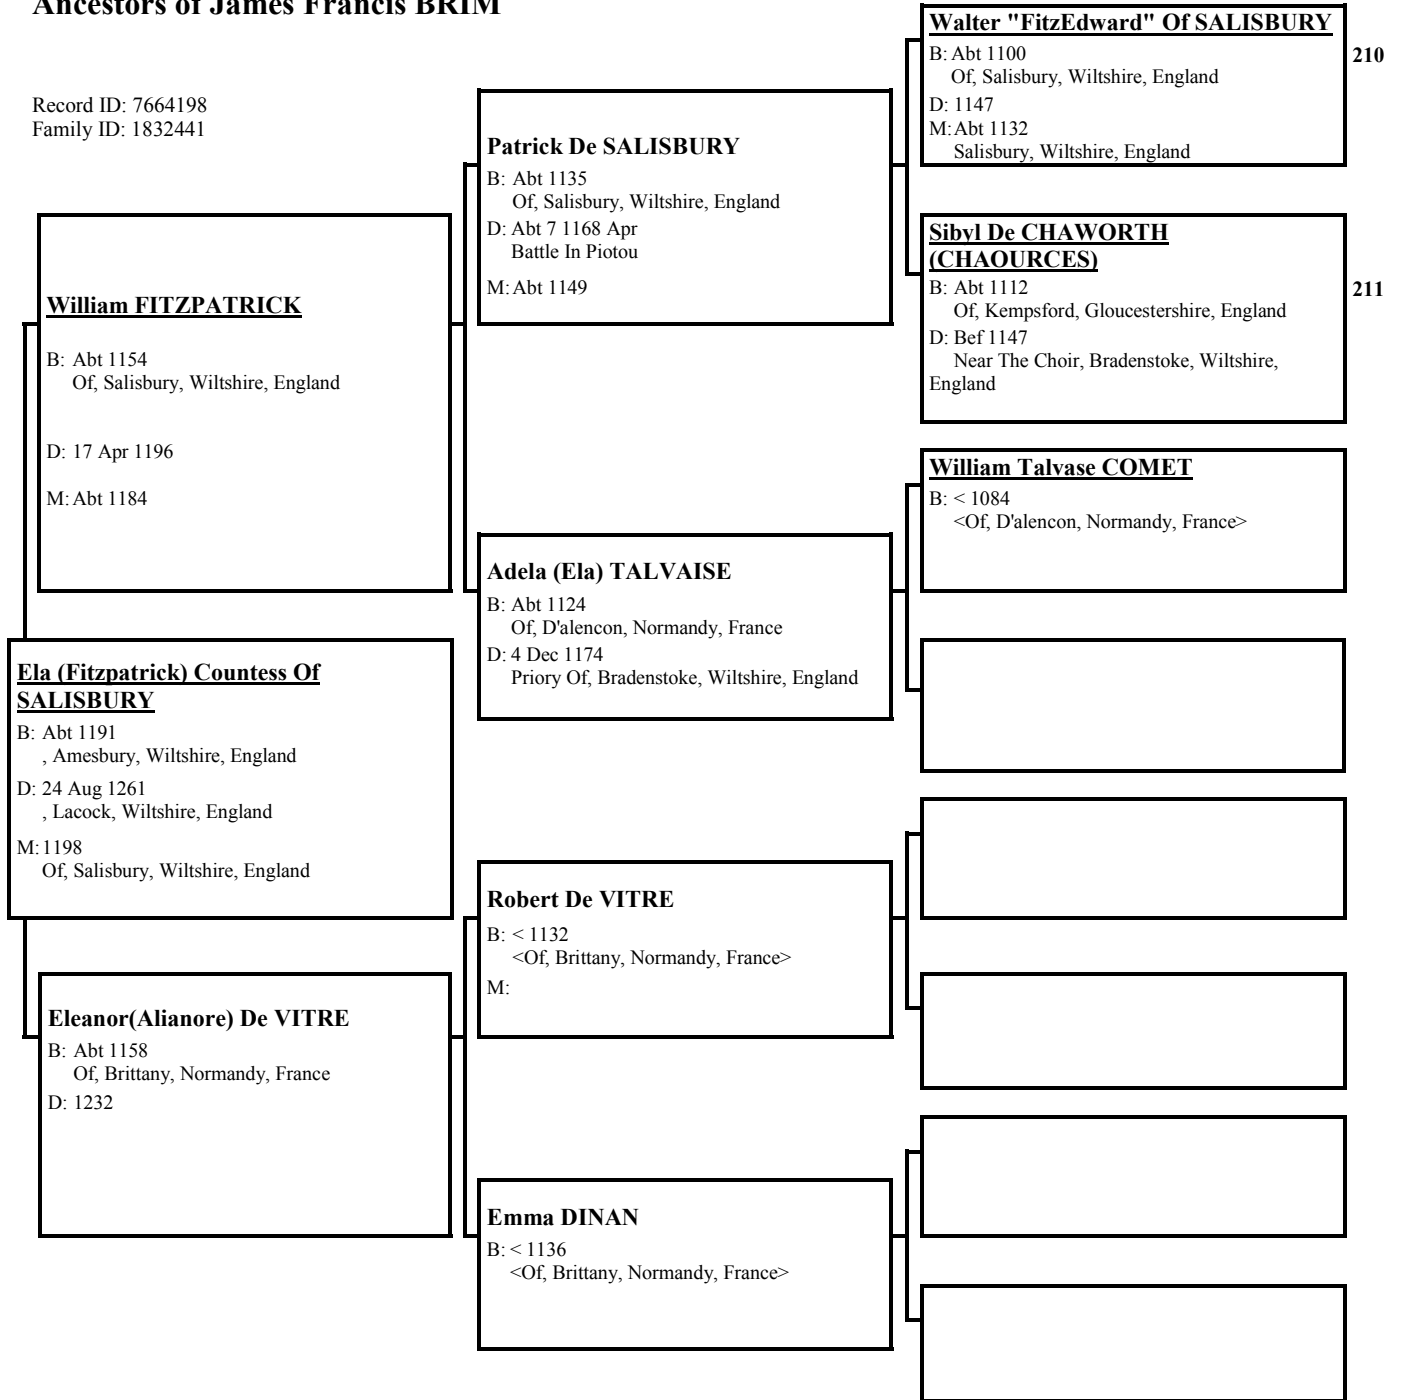

Ancestors of James Francis BRIM

Record ID: 7664198
Family ID: 1832441

54