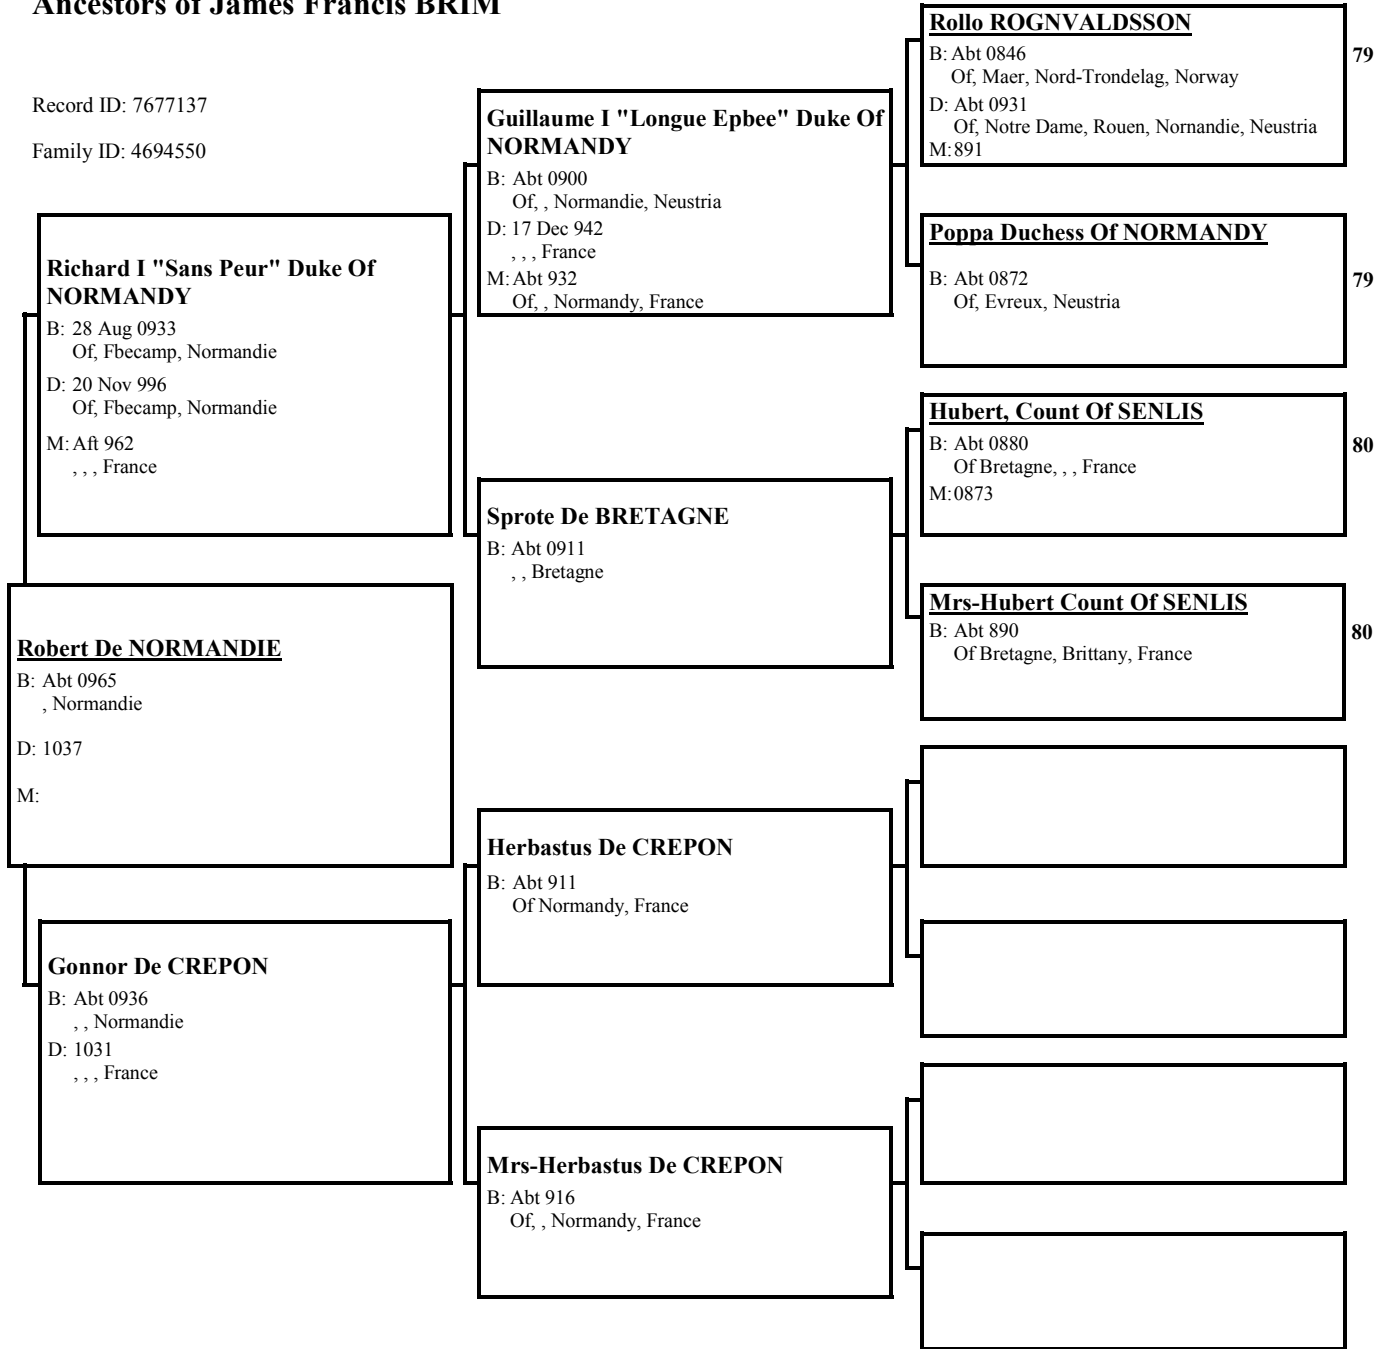

Ancestors of James Francis BRIM

Record ID: 7677137

Family ID: 4694550

73