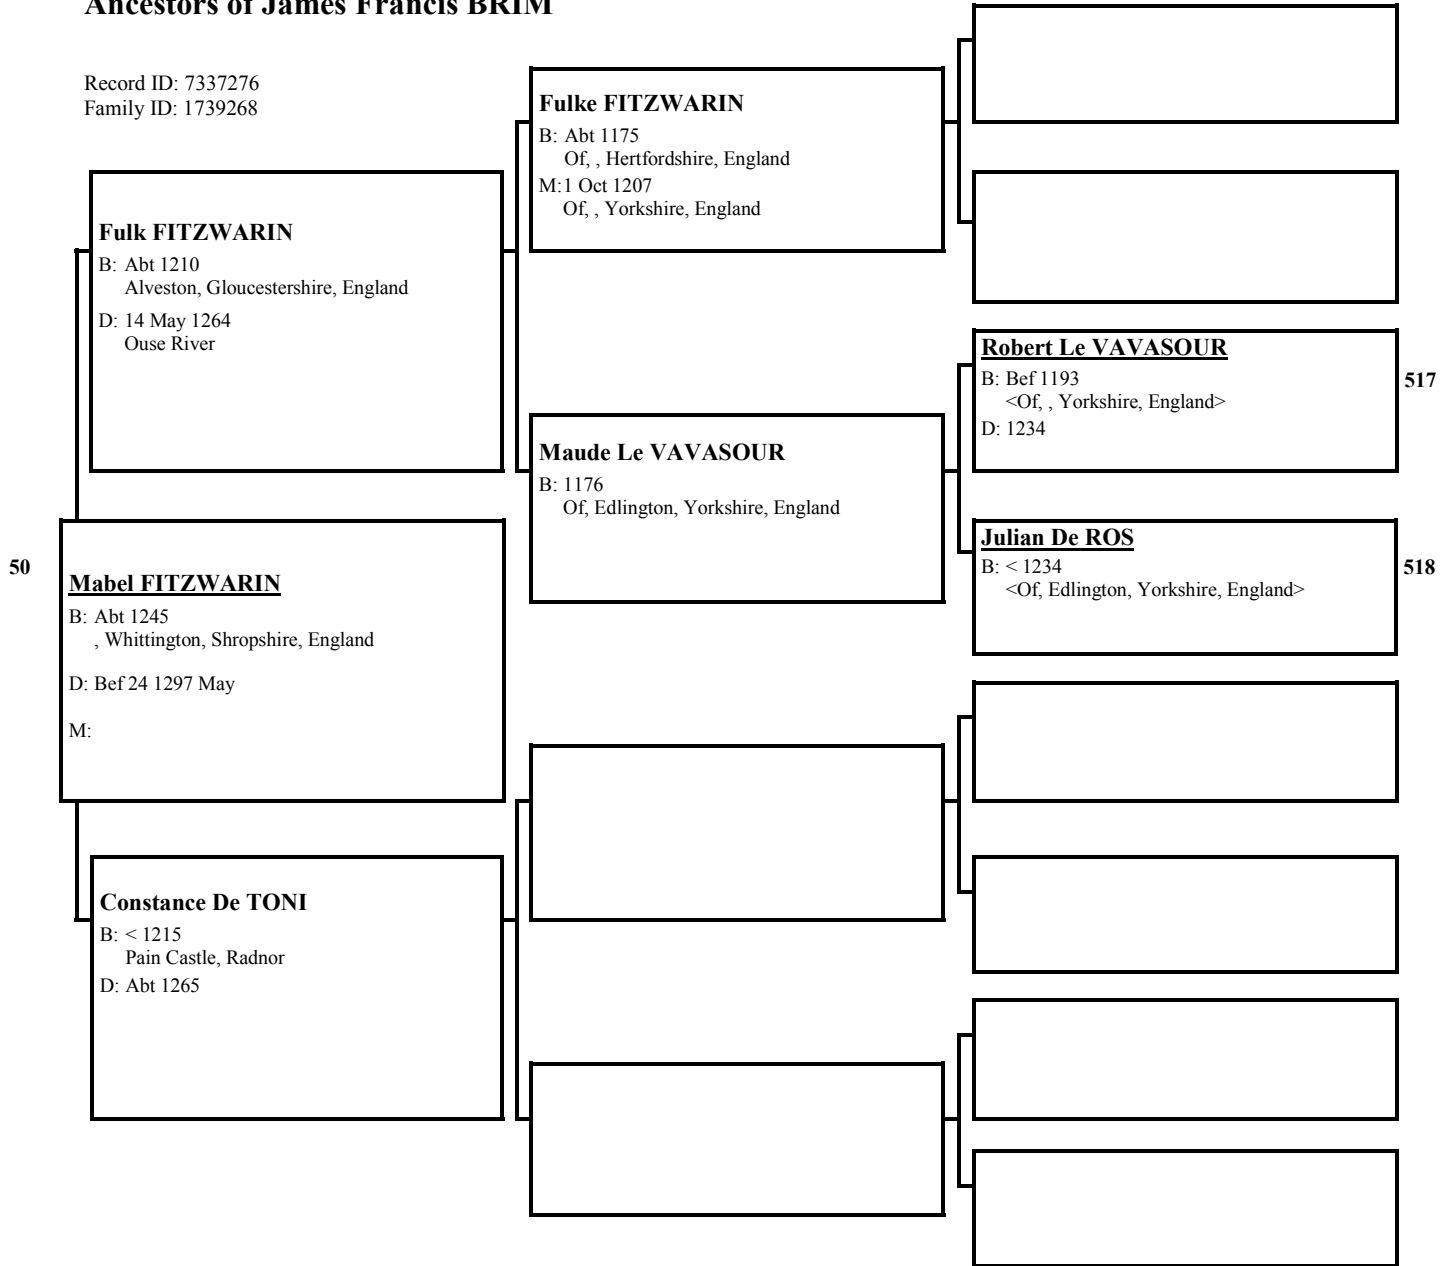

Ancestors of James Francis BRIM

Record ID: 7337276
Family ID: 1739268