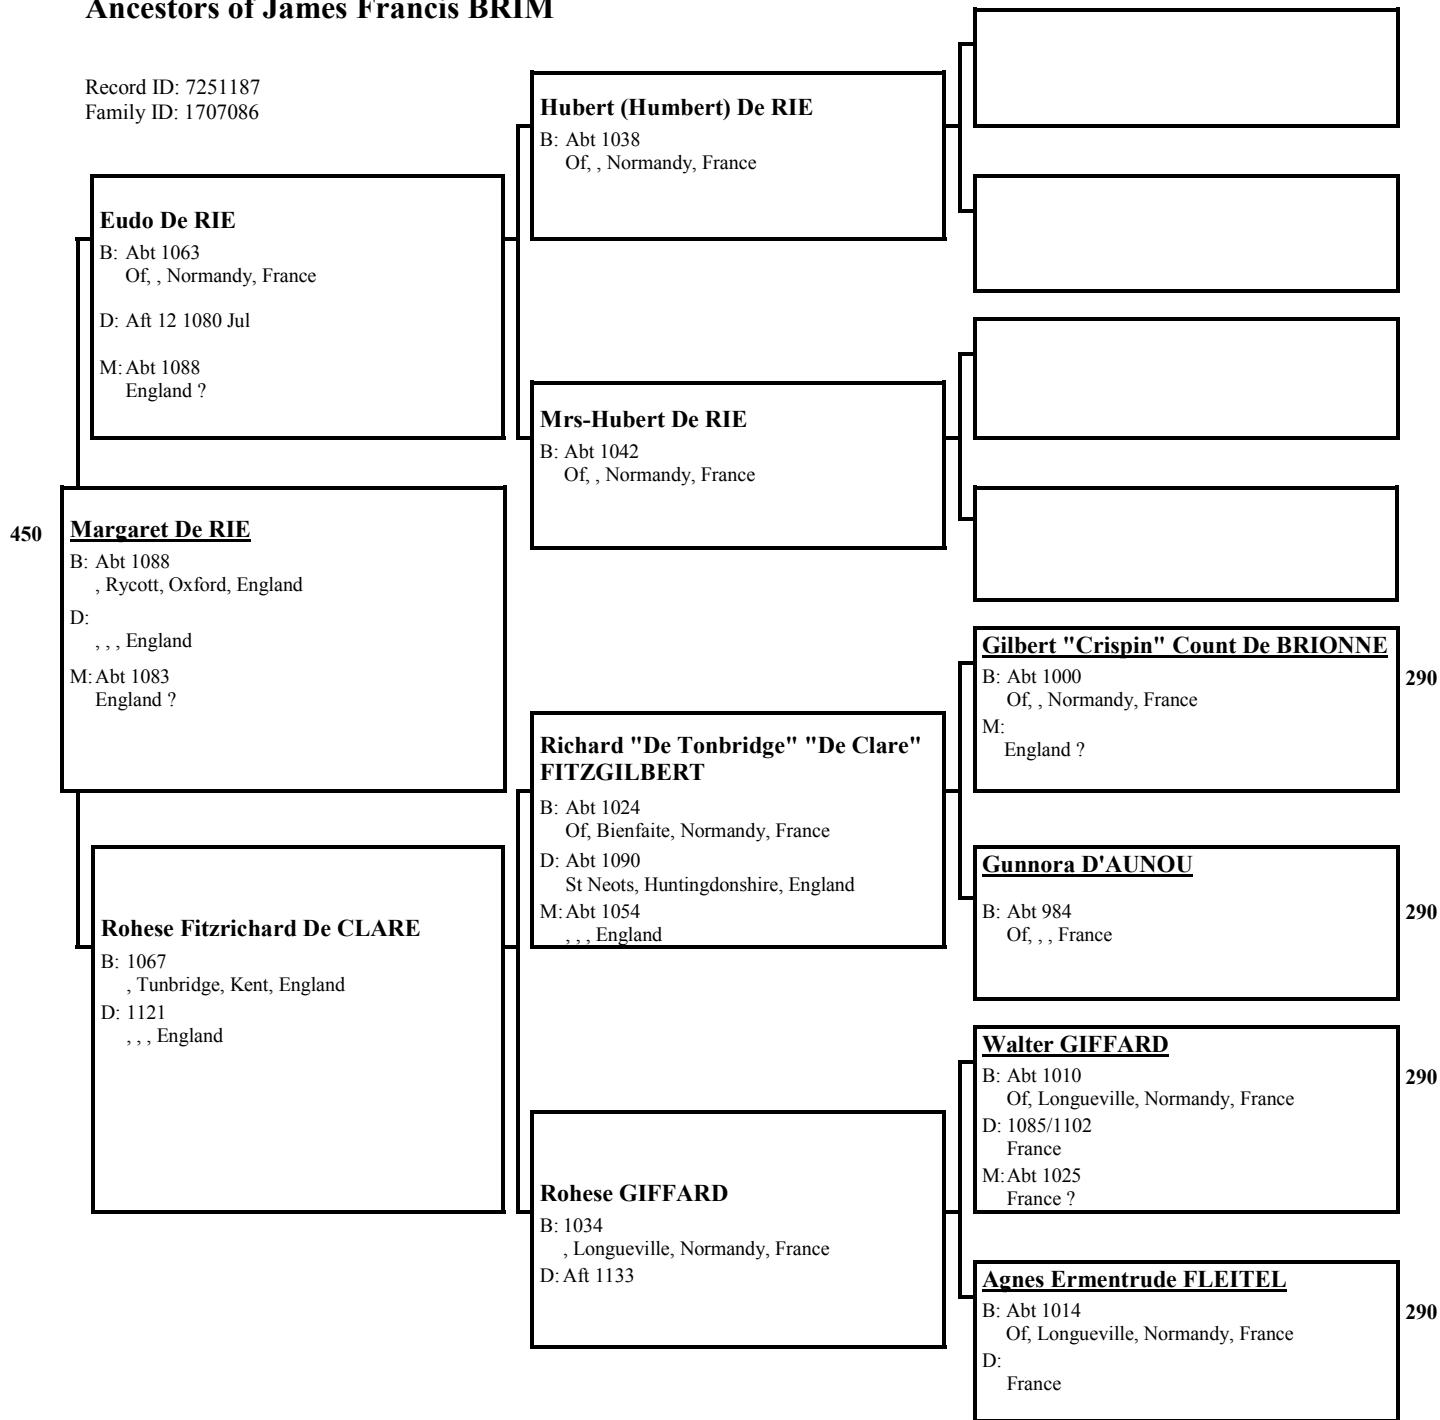

Ancestors of James Francis BRIM

Record ID: 7251187
Family ID: 1707086