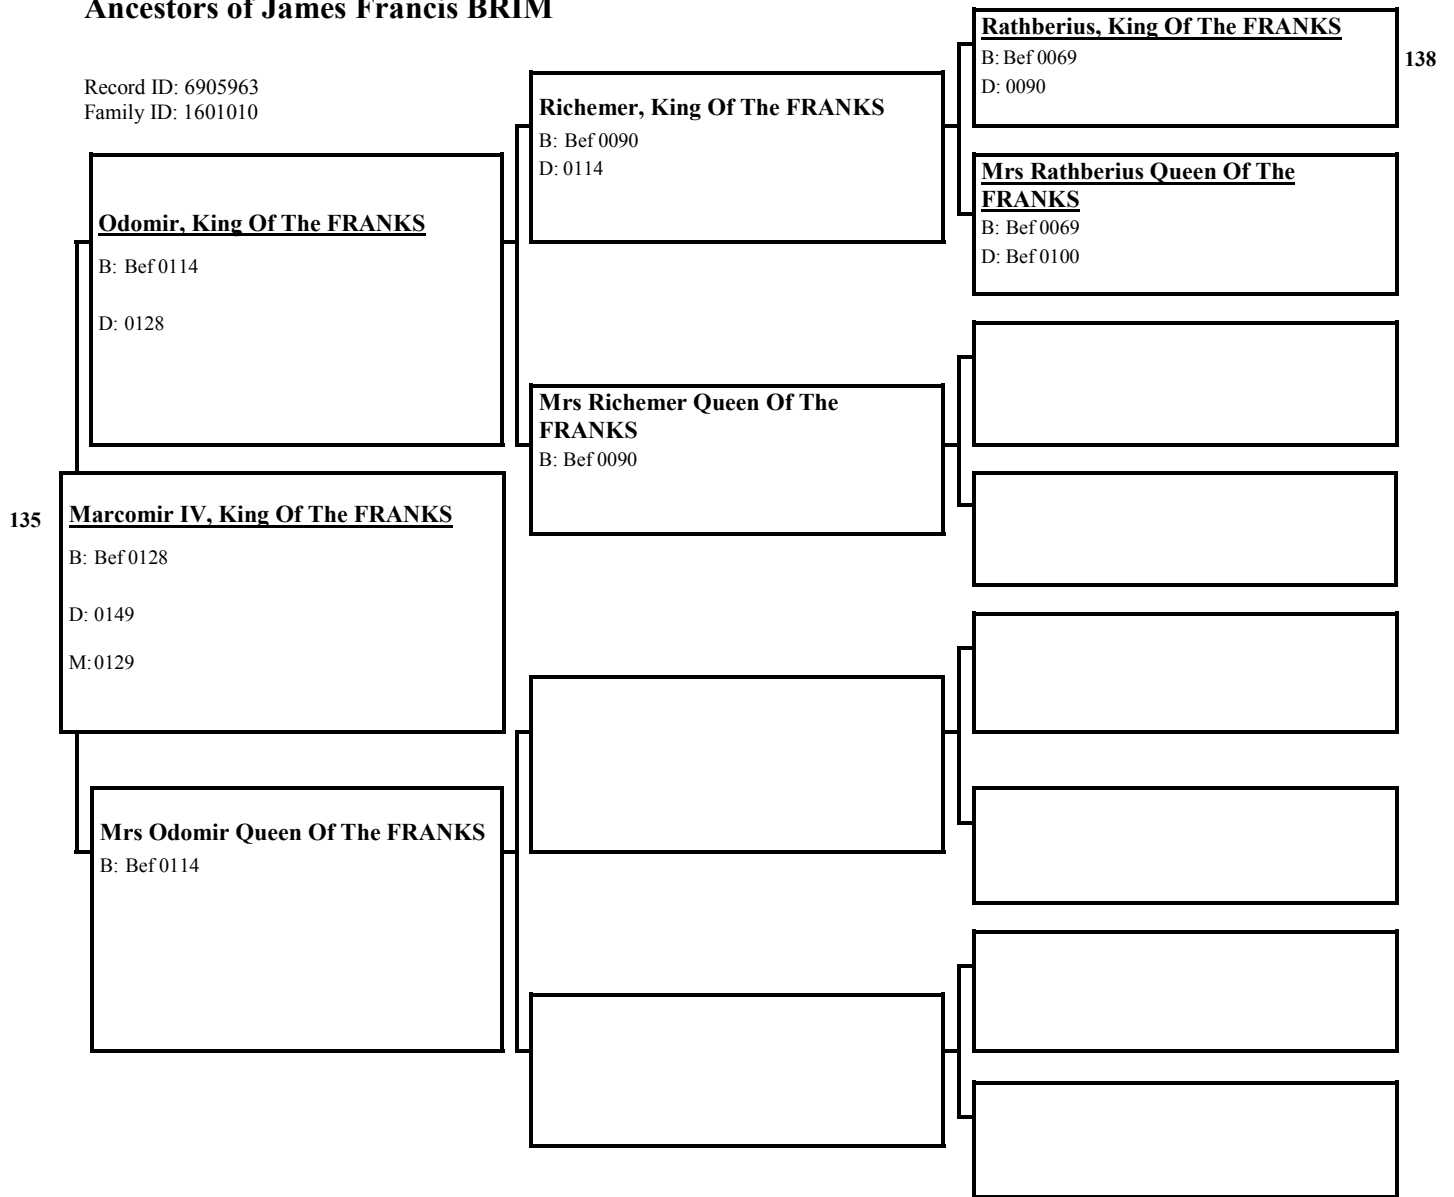

Ancestors of James Francis BRIM

Record ID: 6905963
Family ID: 1601010