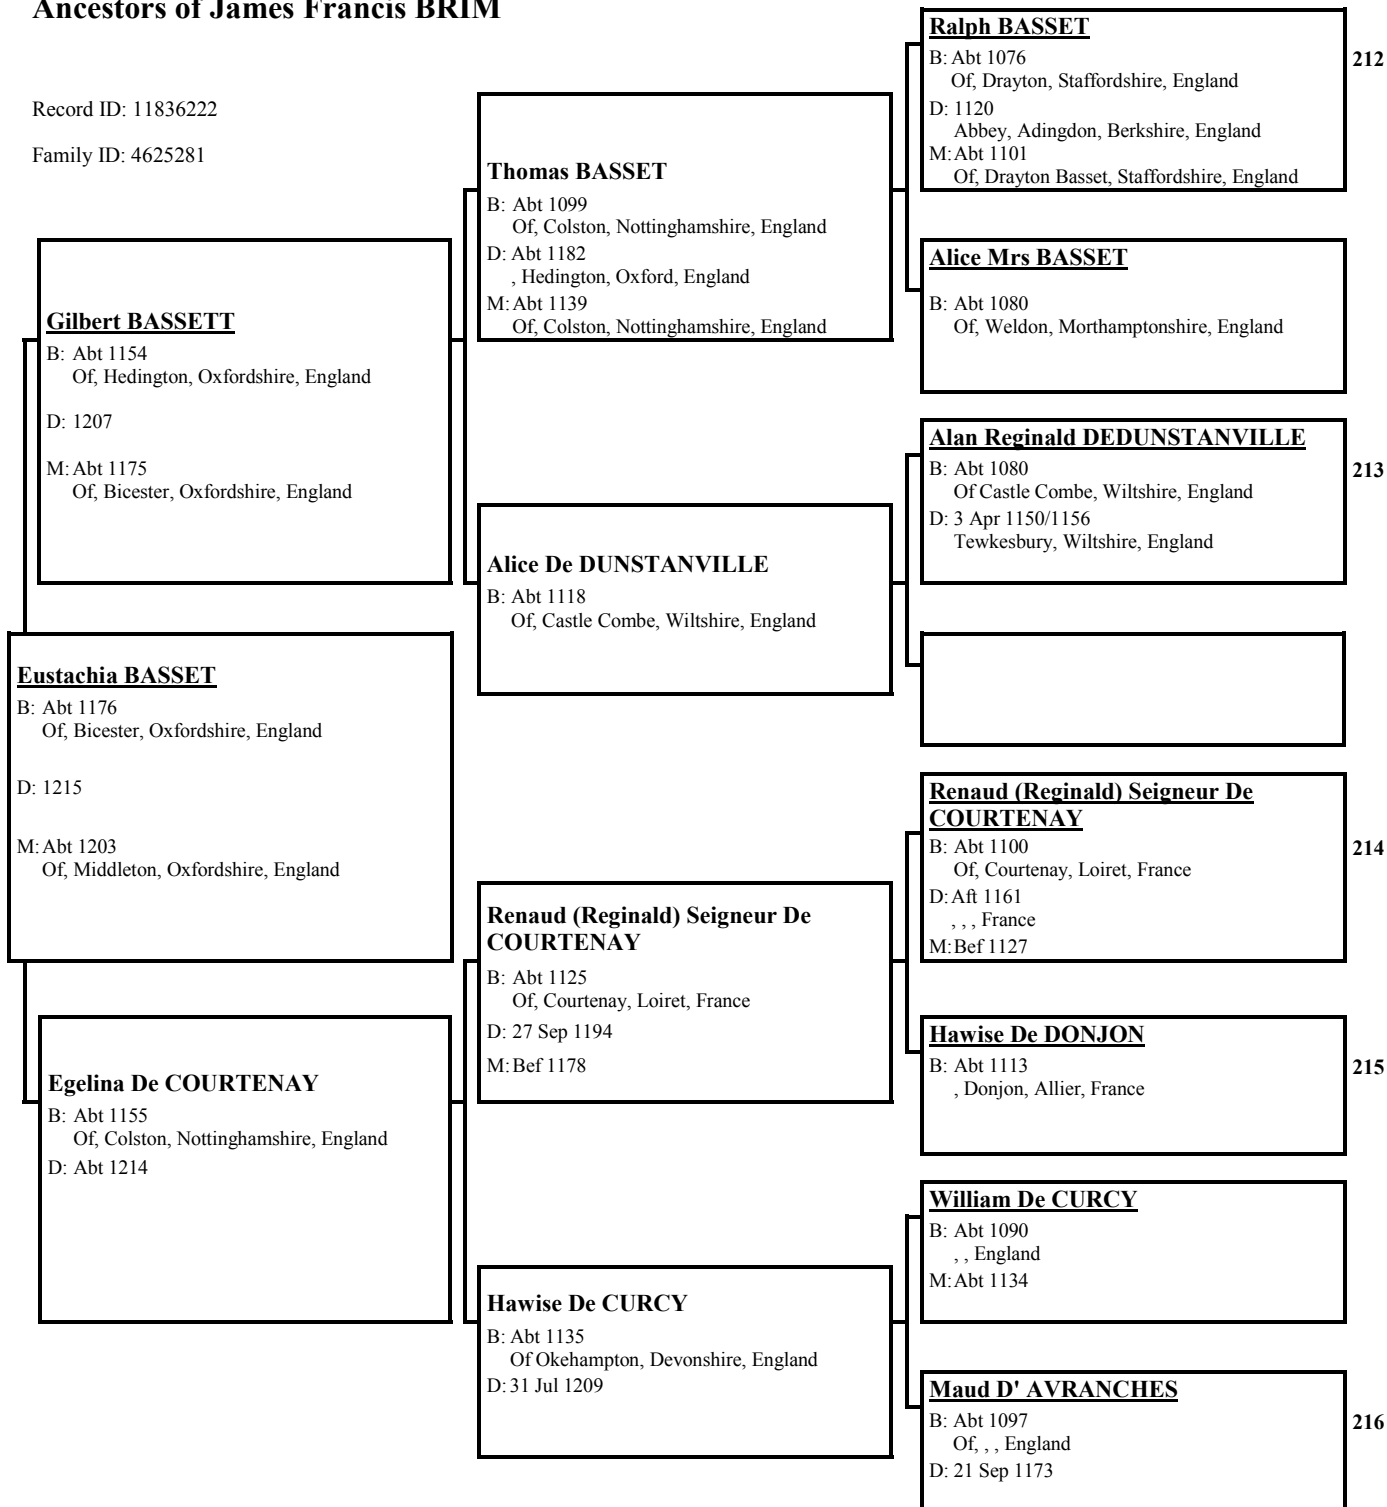

Ancestors of James Francis BRIM

Record ID: 11836222

Family ID: 4625281

54