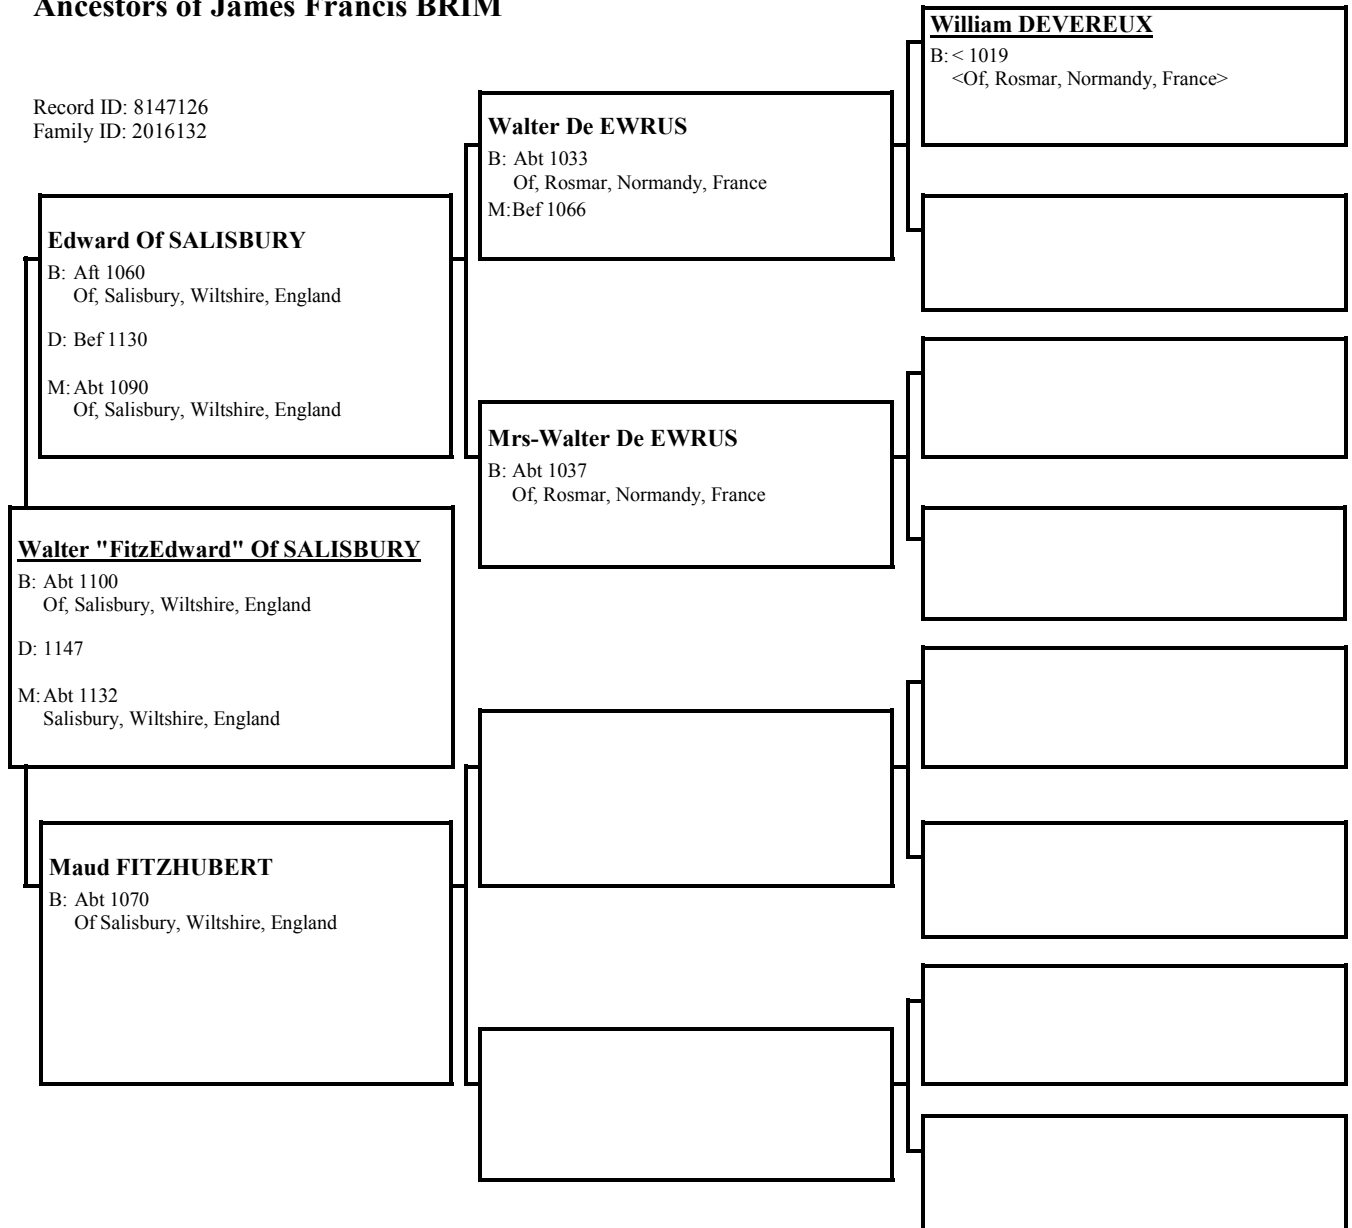

Ancestors of James Francis BRIM

Record ID: 8147126
Family ID: 2016132

66