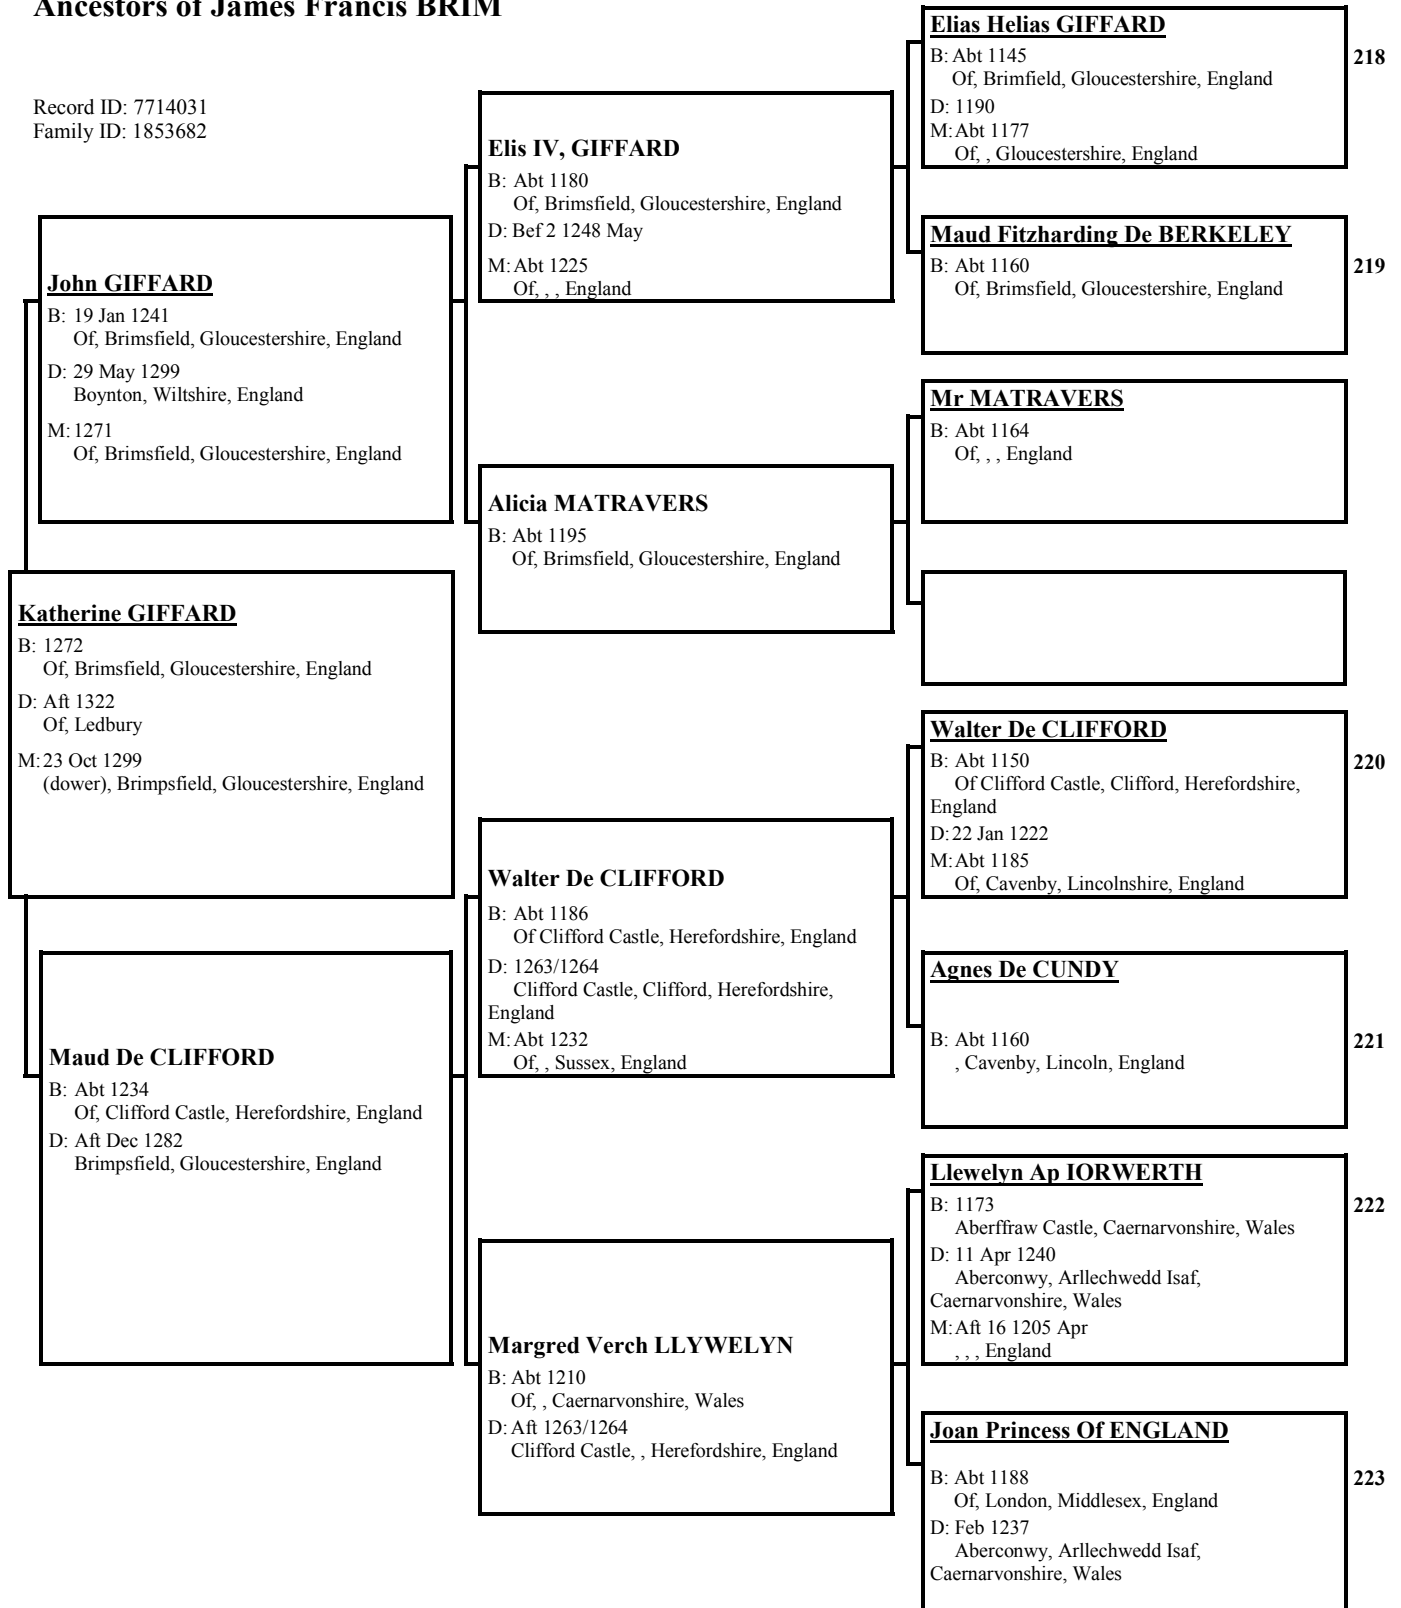

Ancestors of James Francis BRIM

Record ID: 7714031
Family ID: 1853682

48