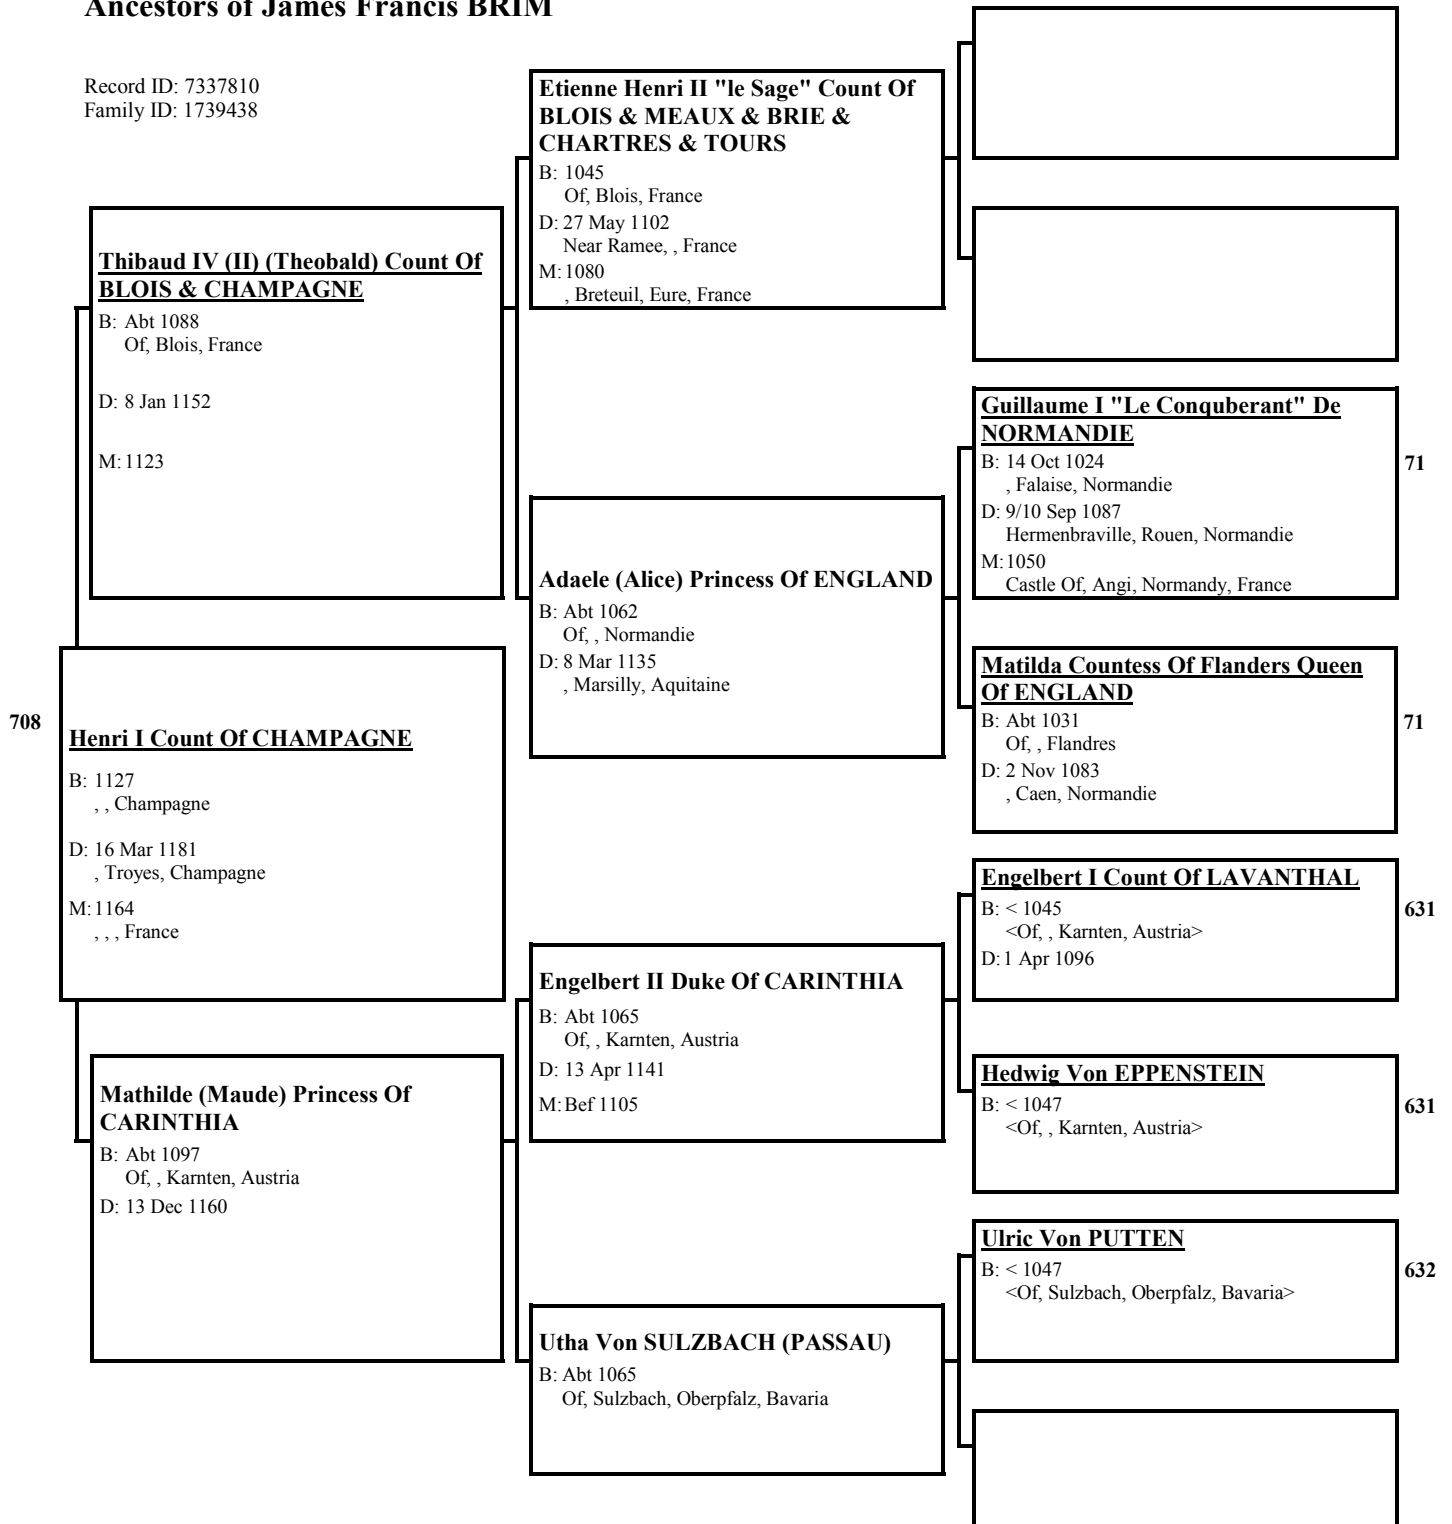

Ancestors of James Francis BRIM

Record ID: 7337810
Family ID: 1739438