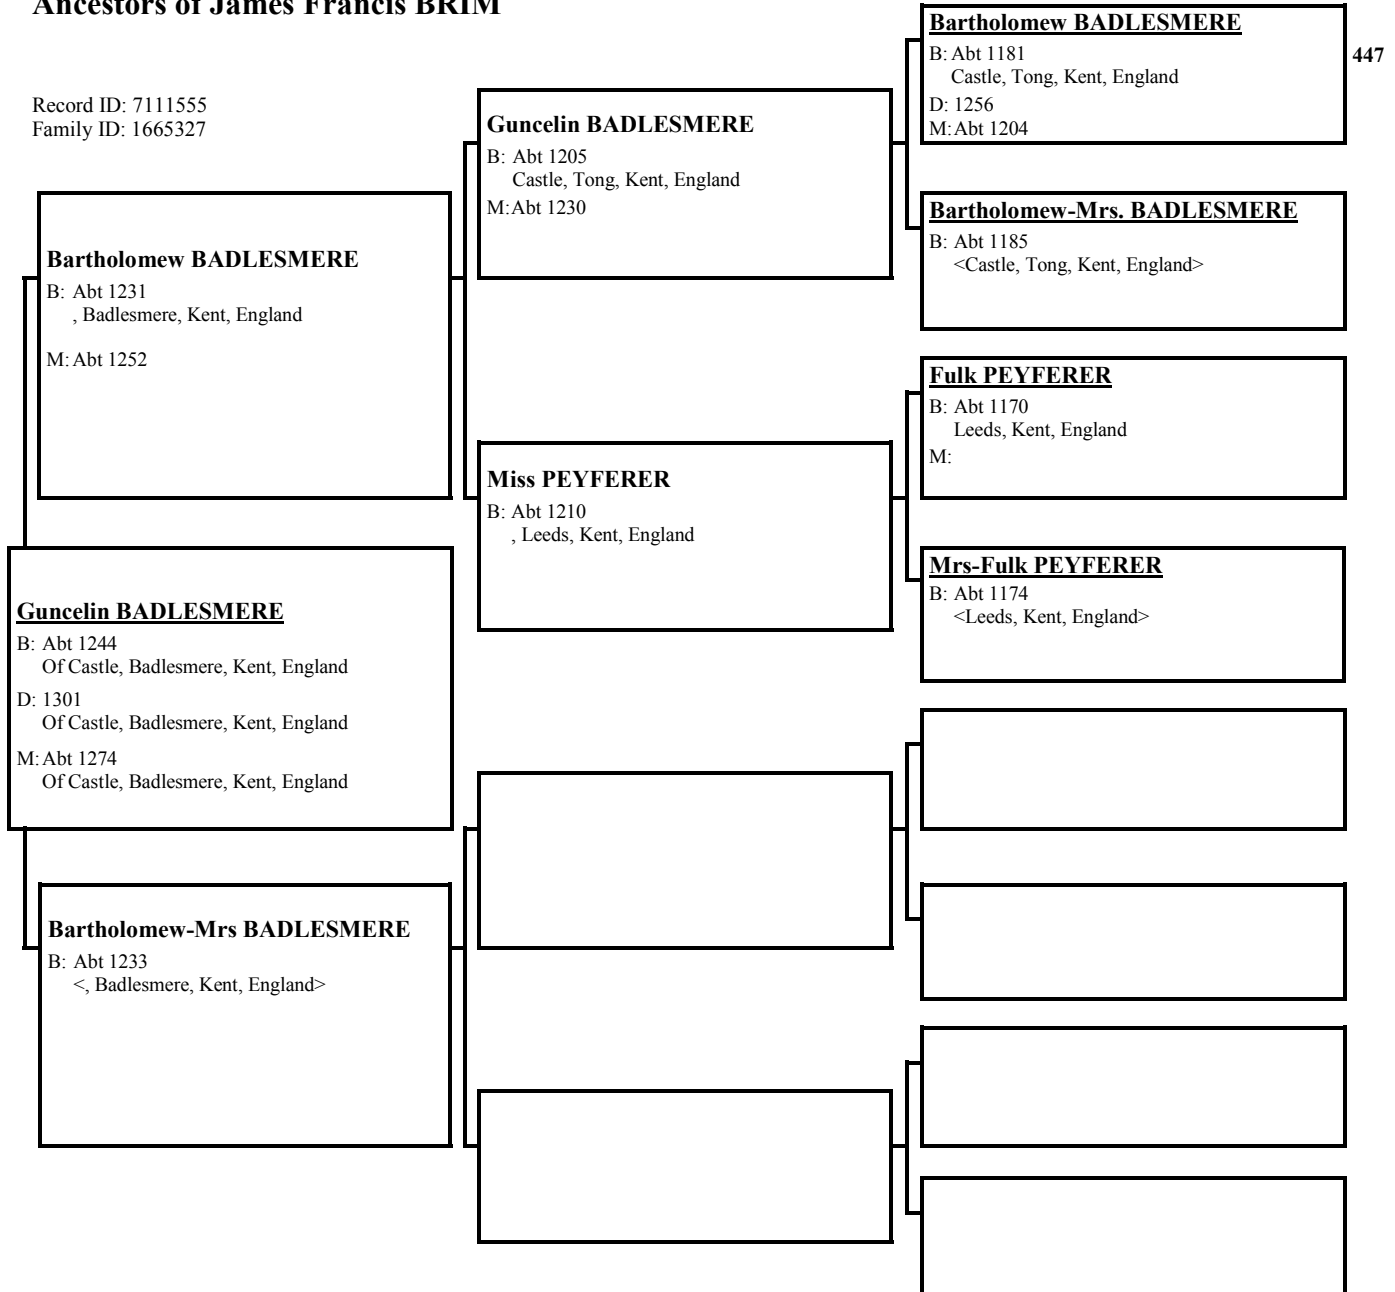

Ancestors of James Francis BRIM

Record ID: 7111555
Family ID: 1665327

49

447