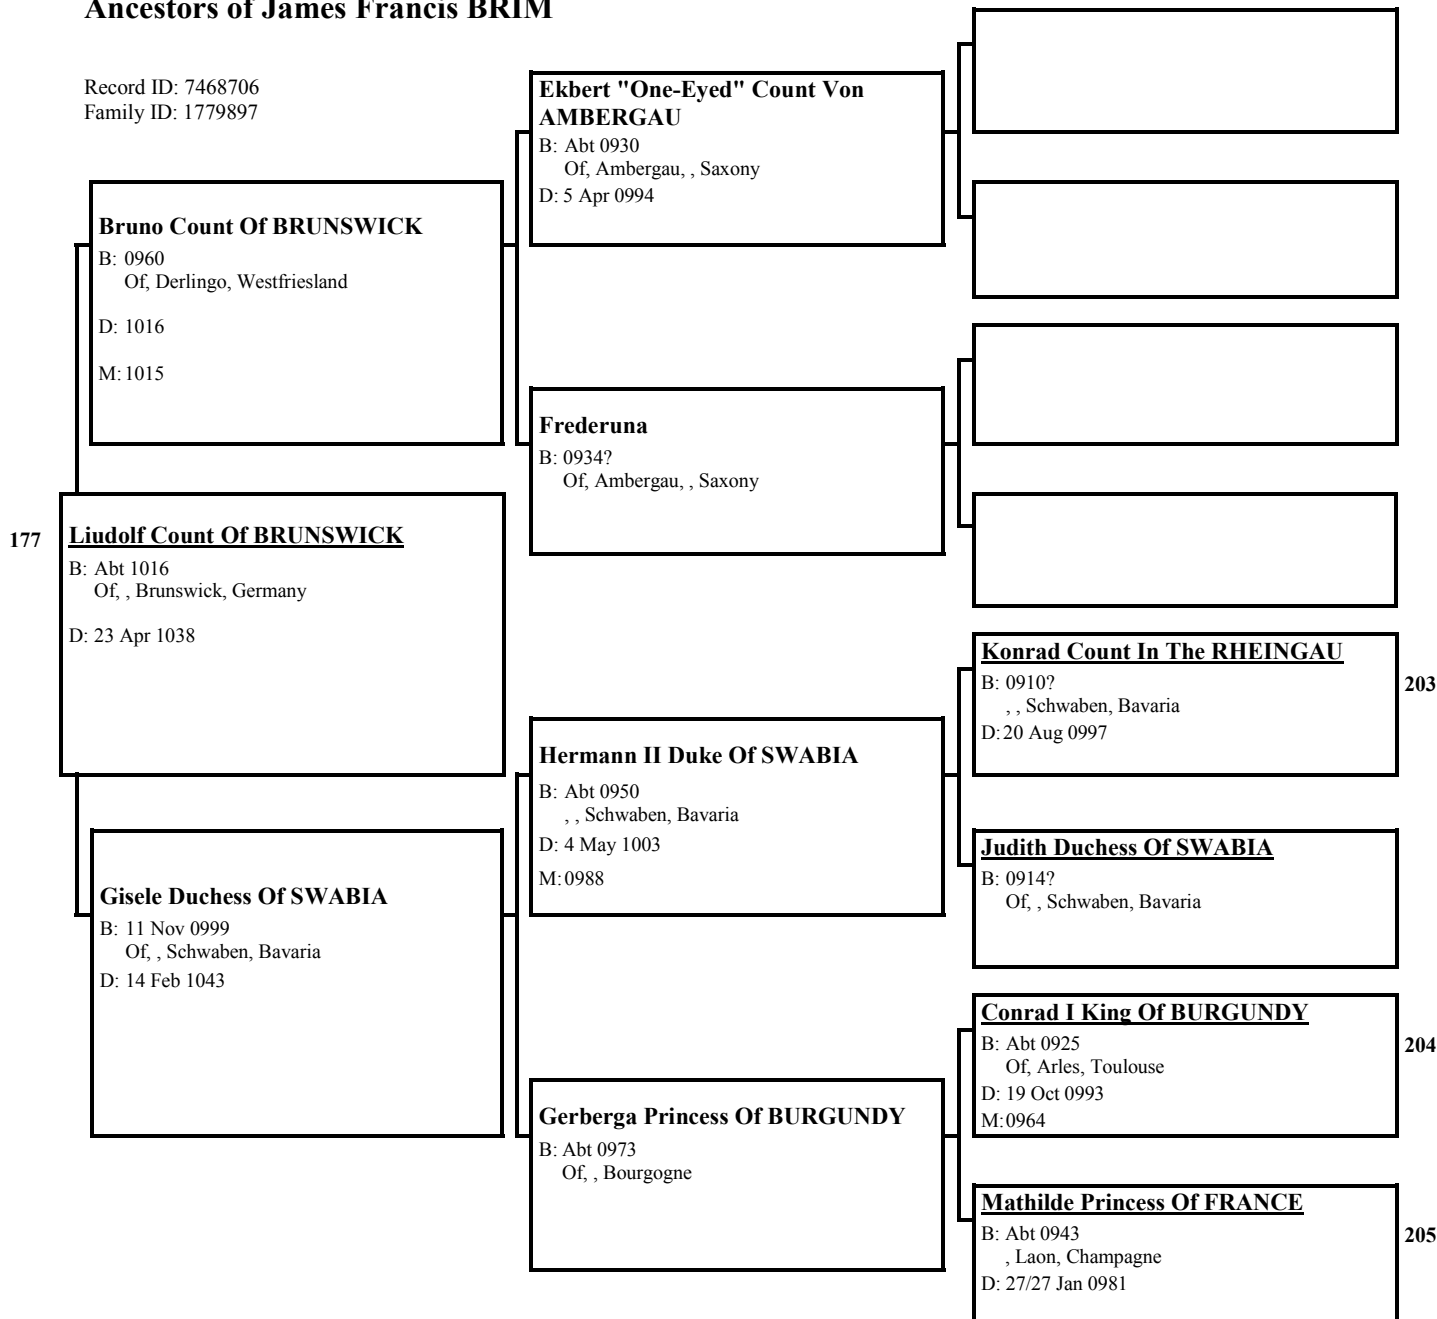

Ancestors of James Francis BRIM

Record ID: 7468706
Family ID: 1779897