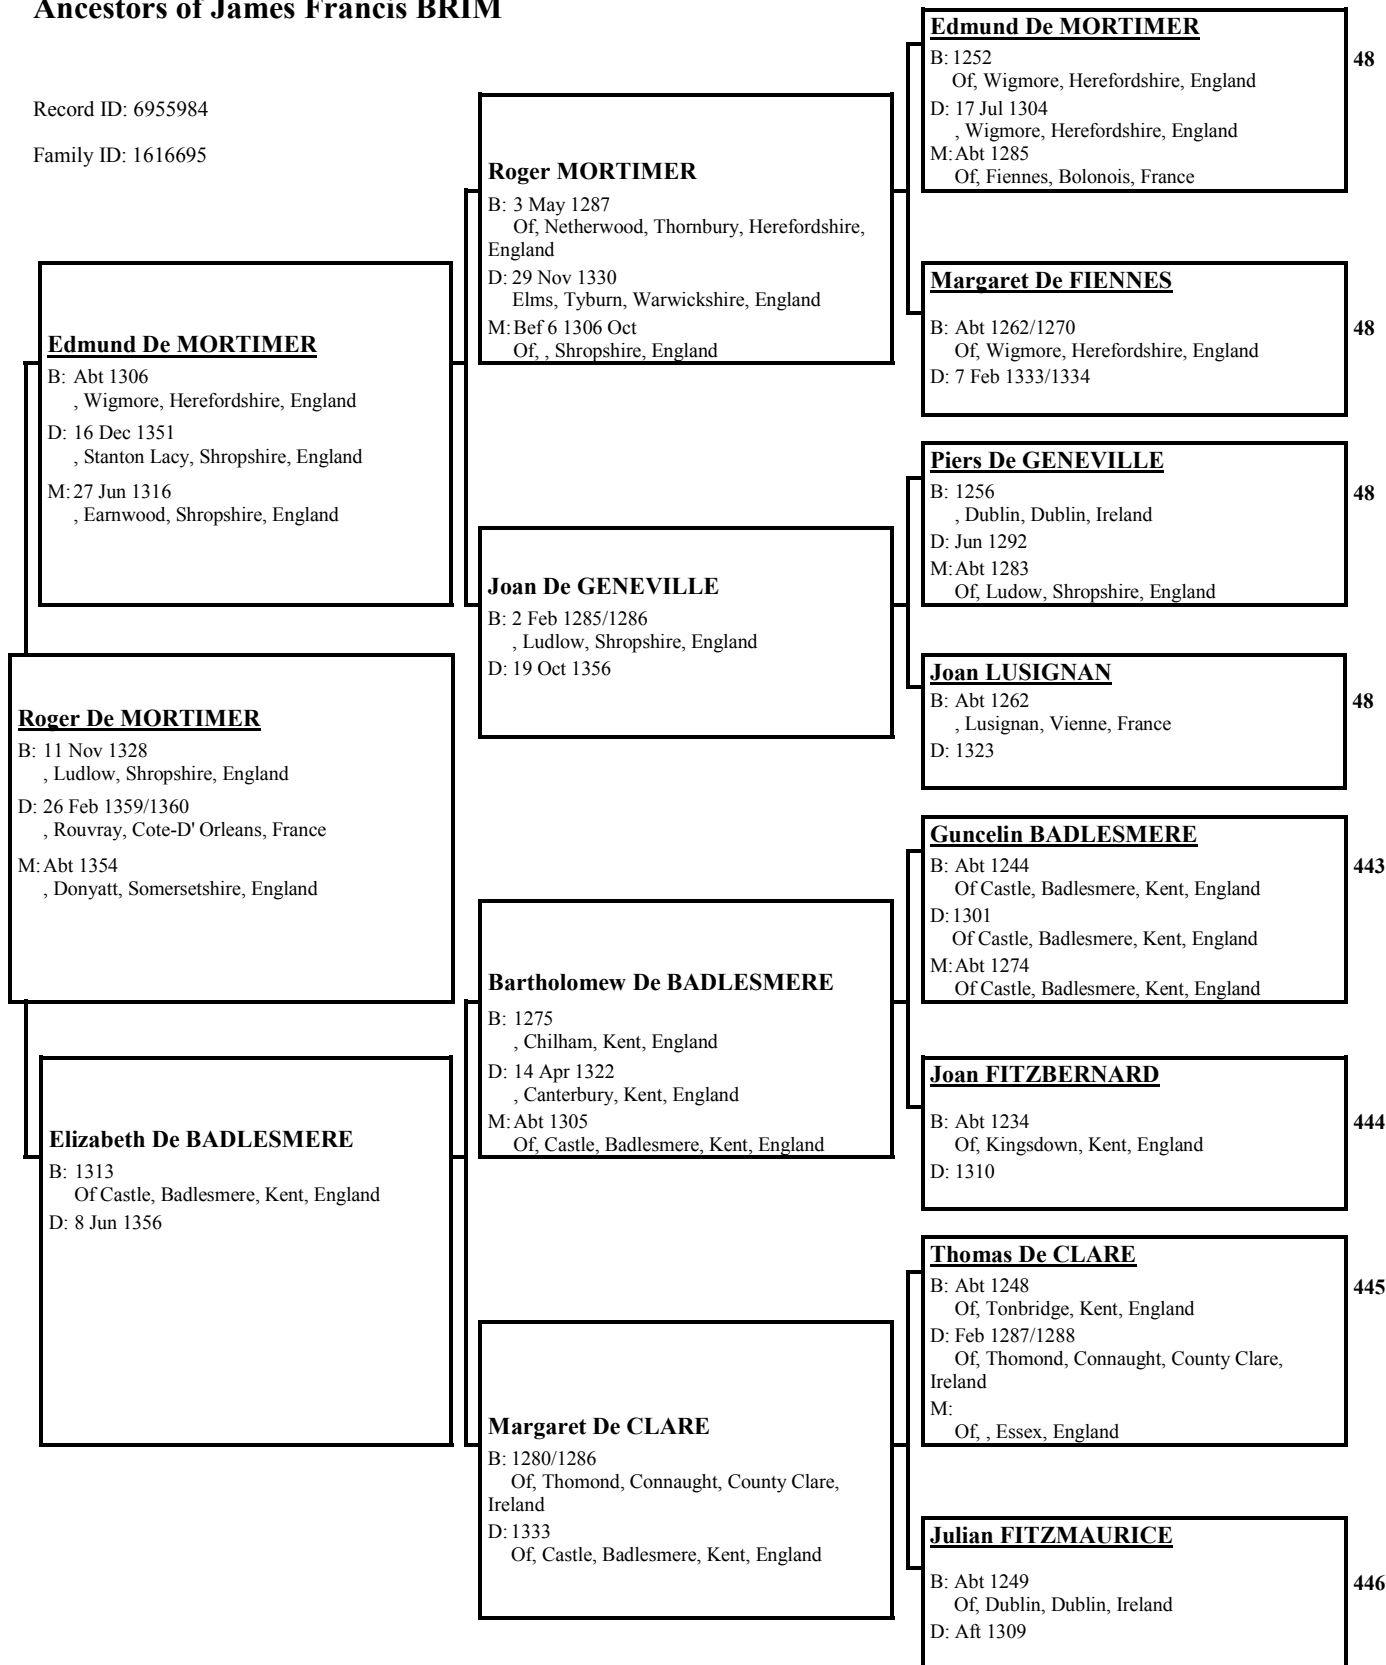

Ancestors of James Francis BRIM

Record ID: 6955984

Family ID: 1616695

39