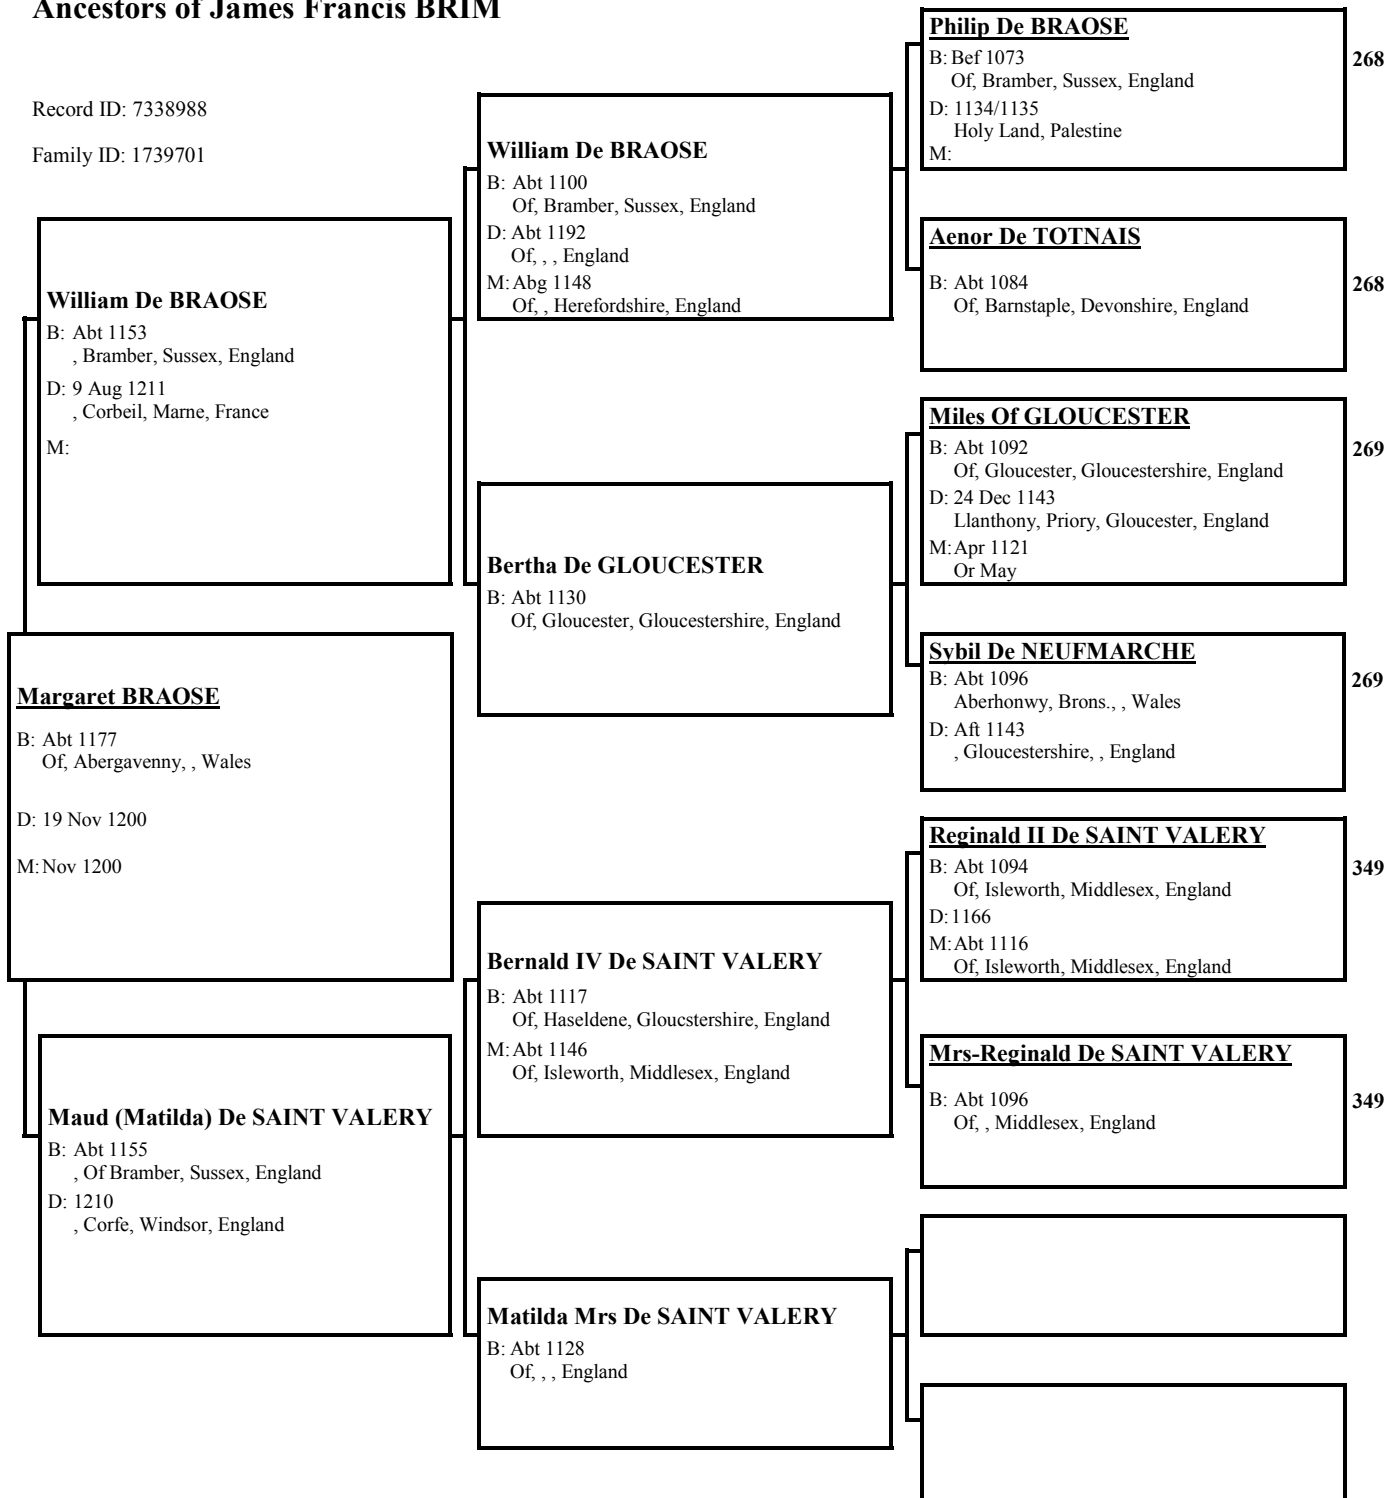

Ancestors of James Francis BRIM

Record ID: 7338988

Family ID: 1739701

60