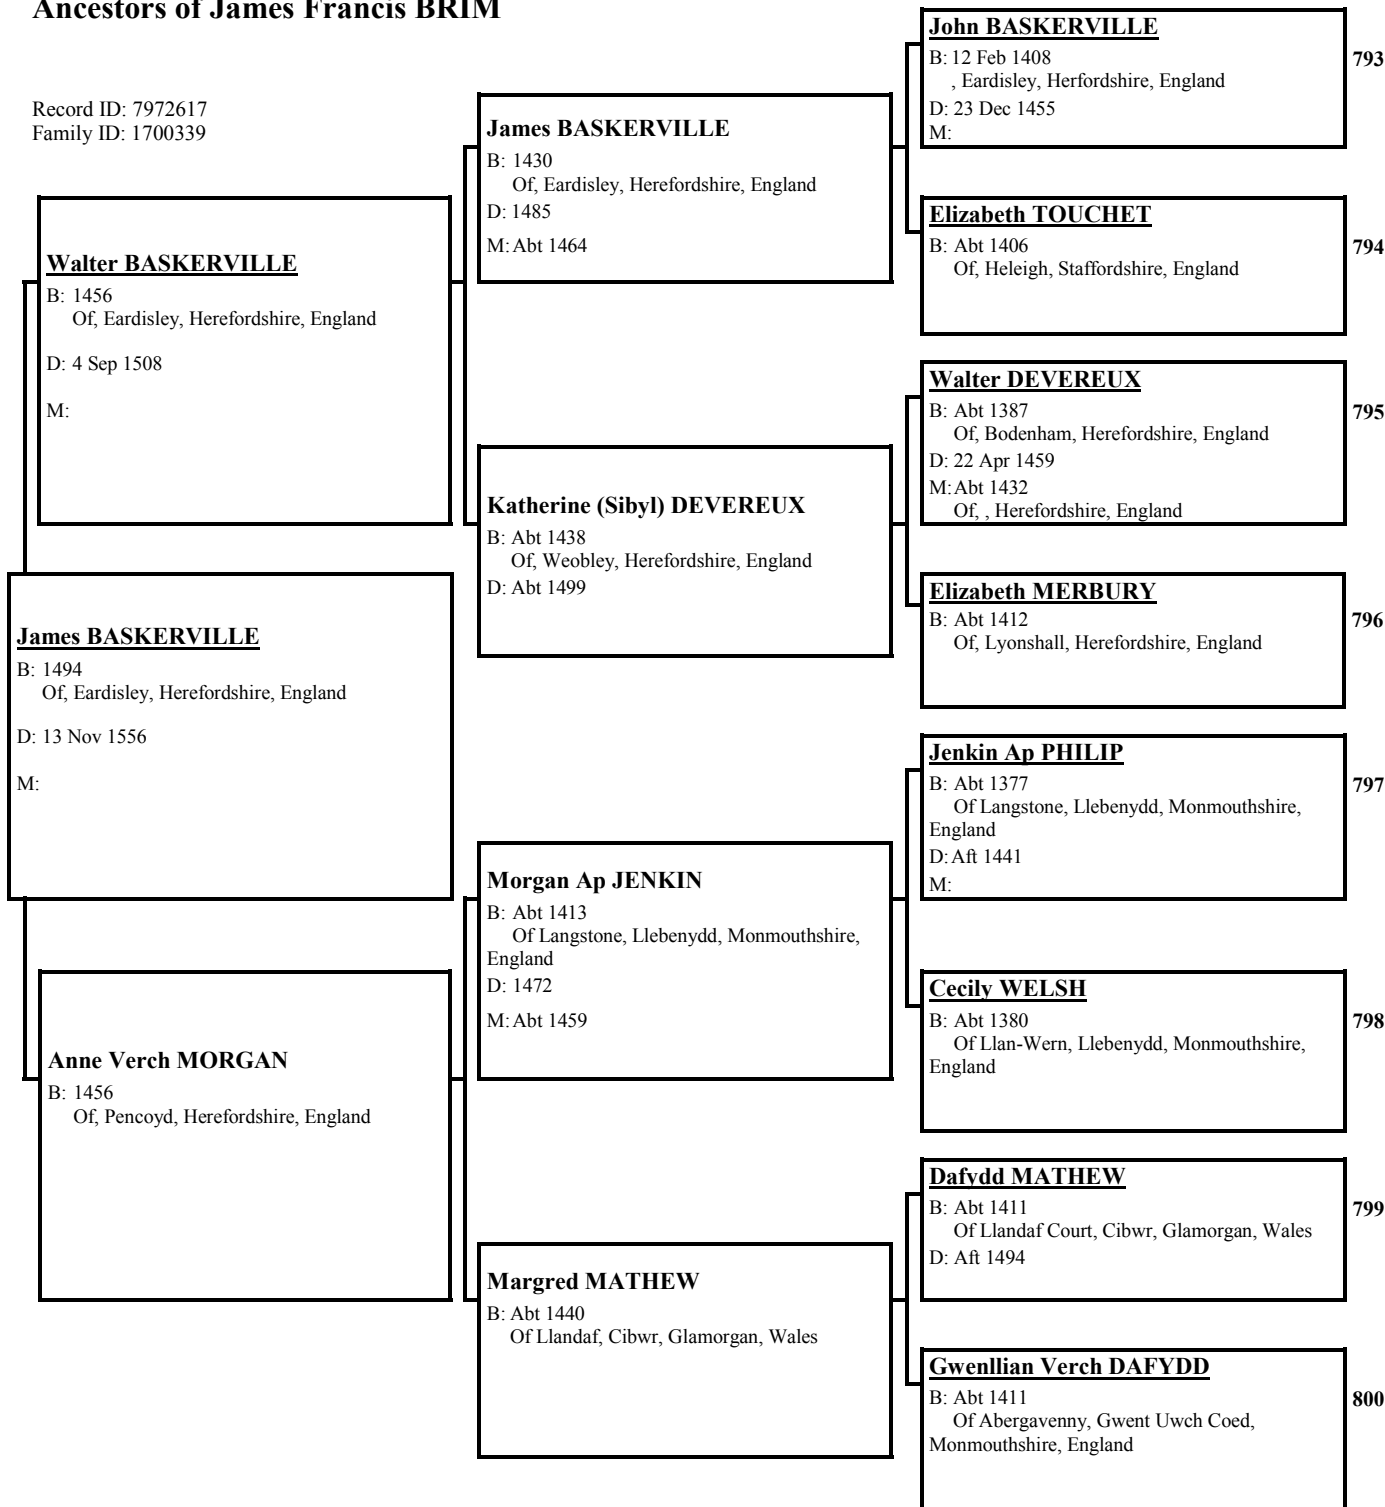

Ancestors of James Francis BRIM

Record ID: 7972617
Family ID: 1700339

29