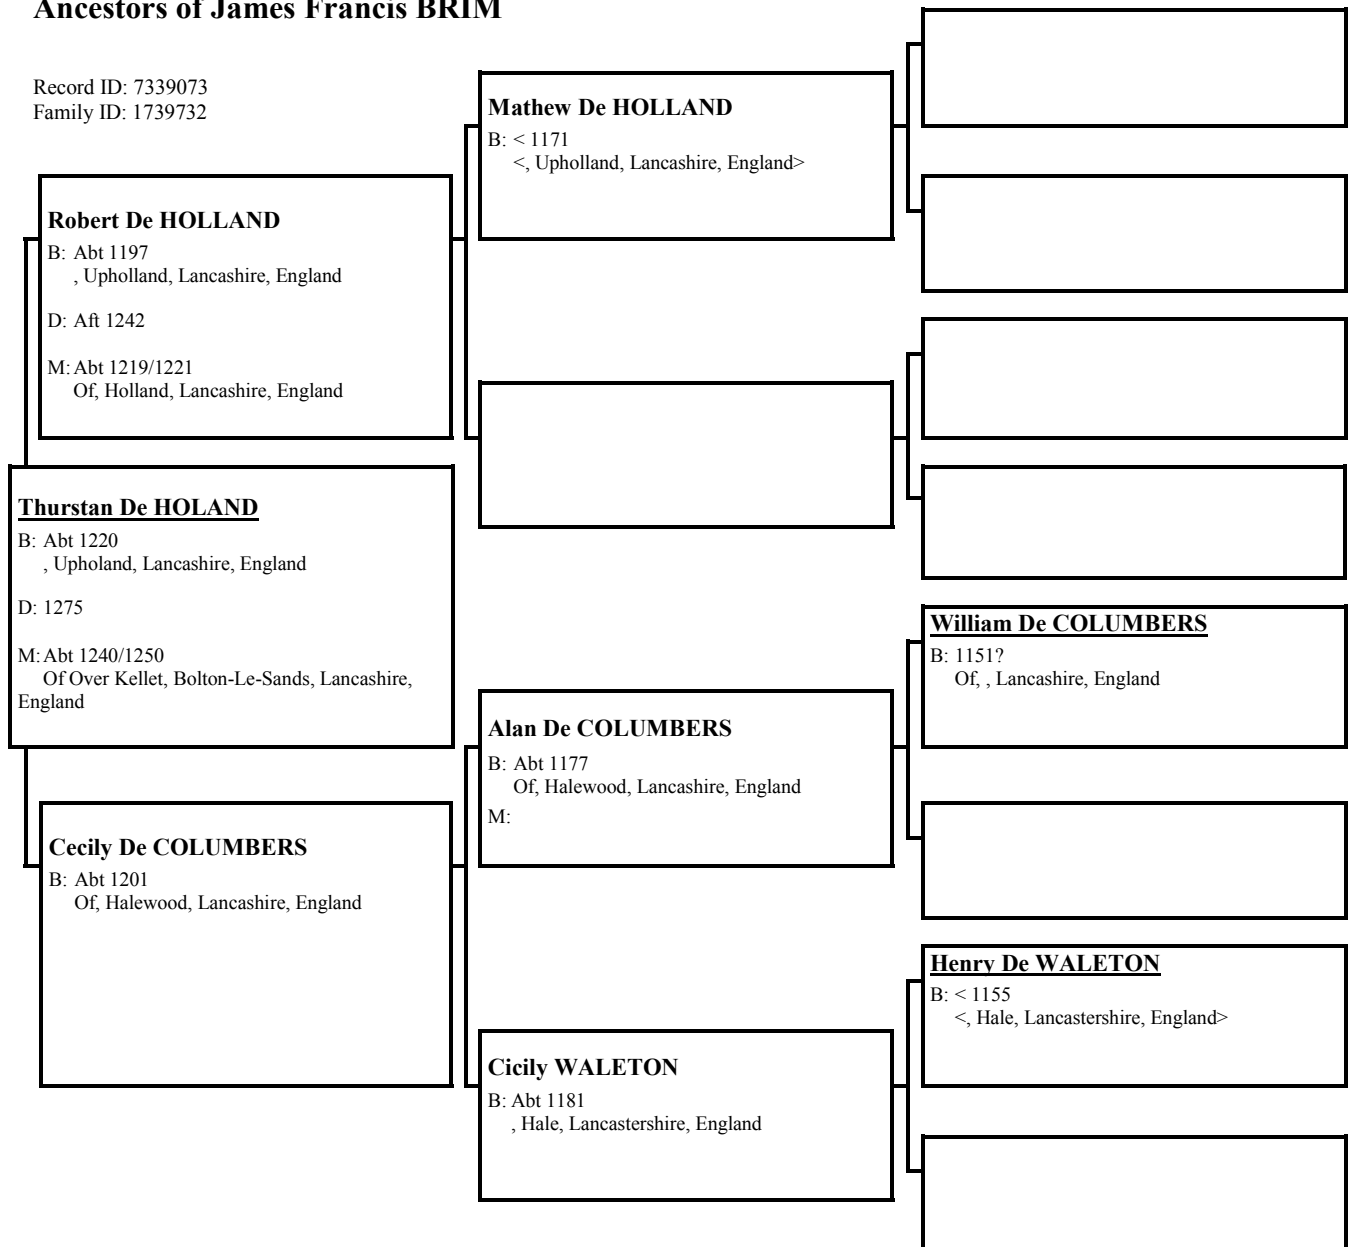

Ancestors of James Francis BRIM

Record ID: 7339073
Family ID: 1739732

519