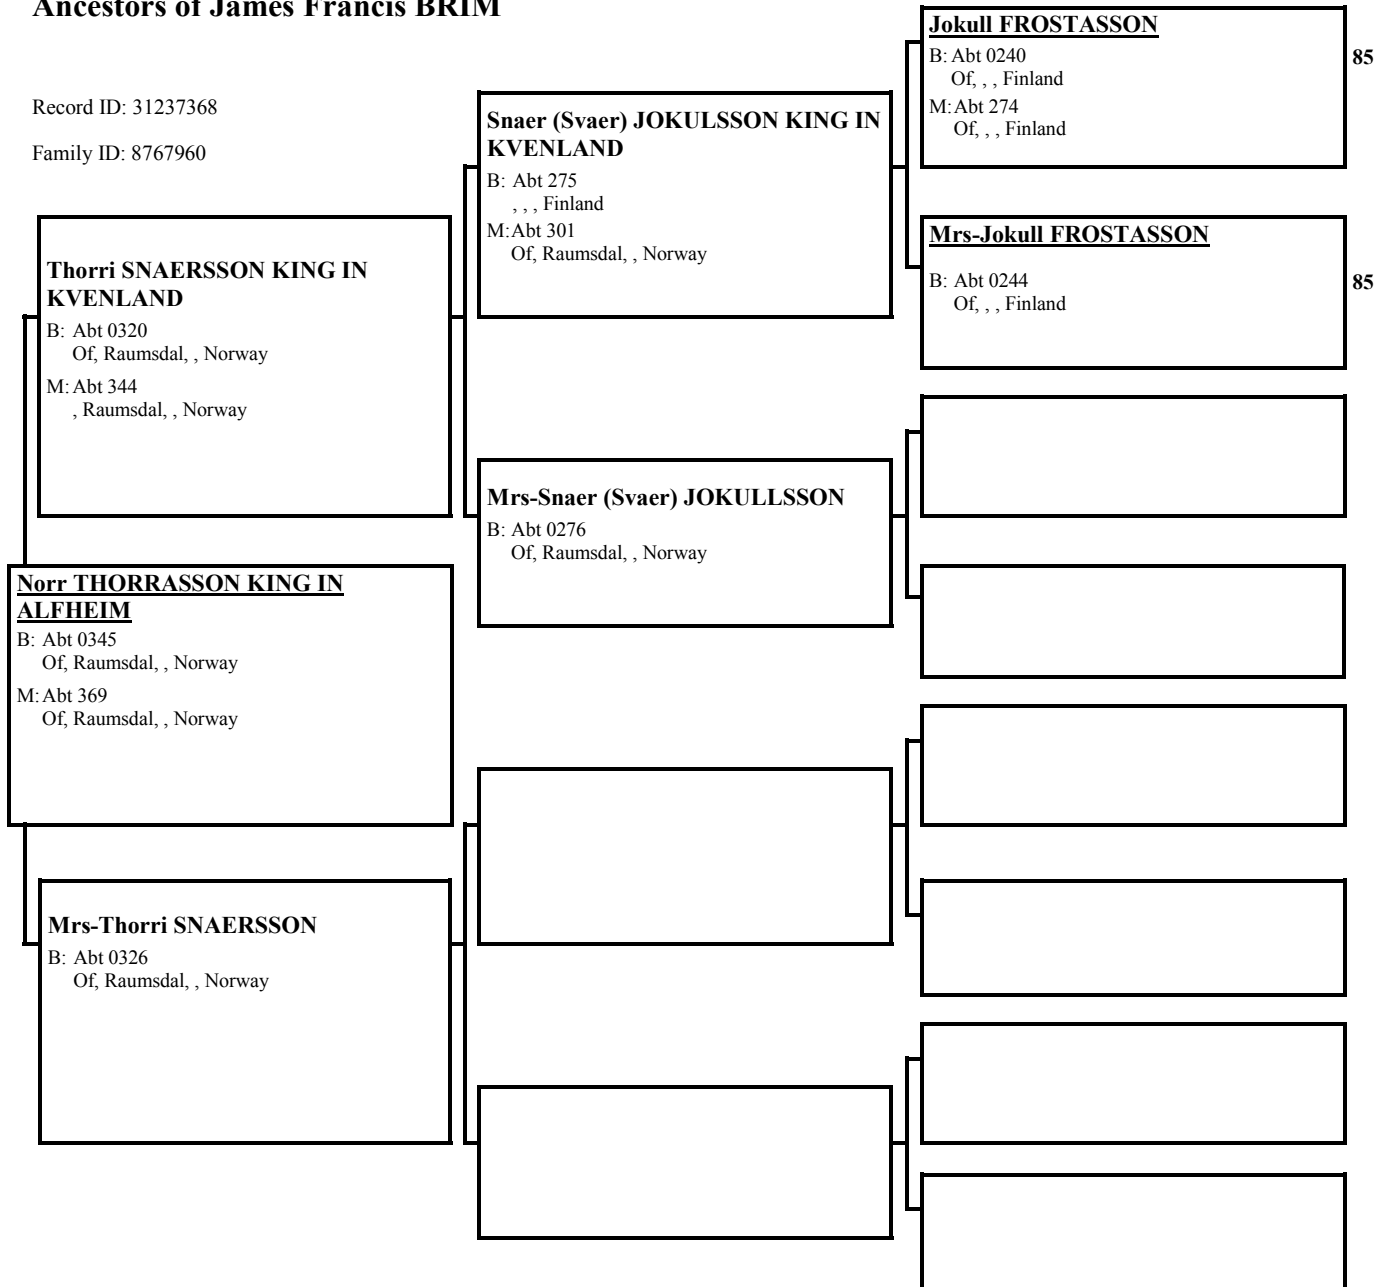

Ancestors of James Francis BRIM

Record ID: 31237368

Family ID: 8767960

326