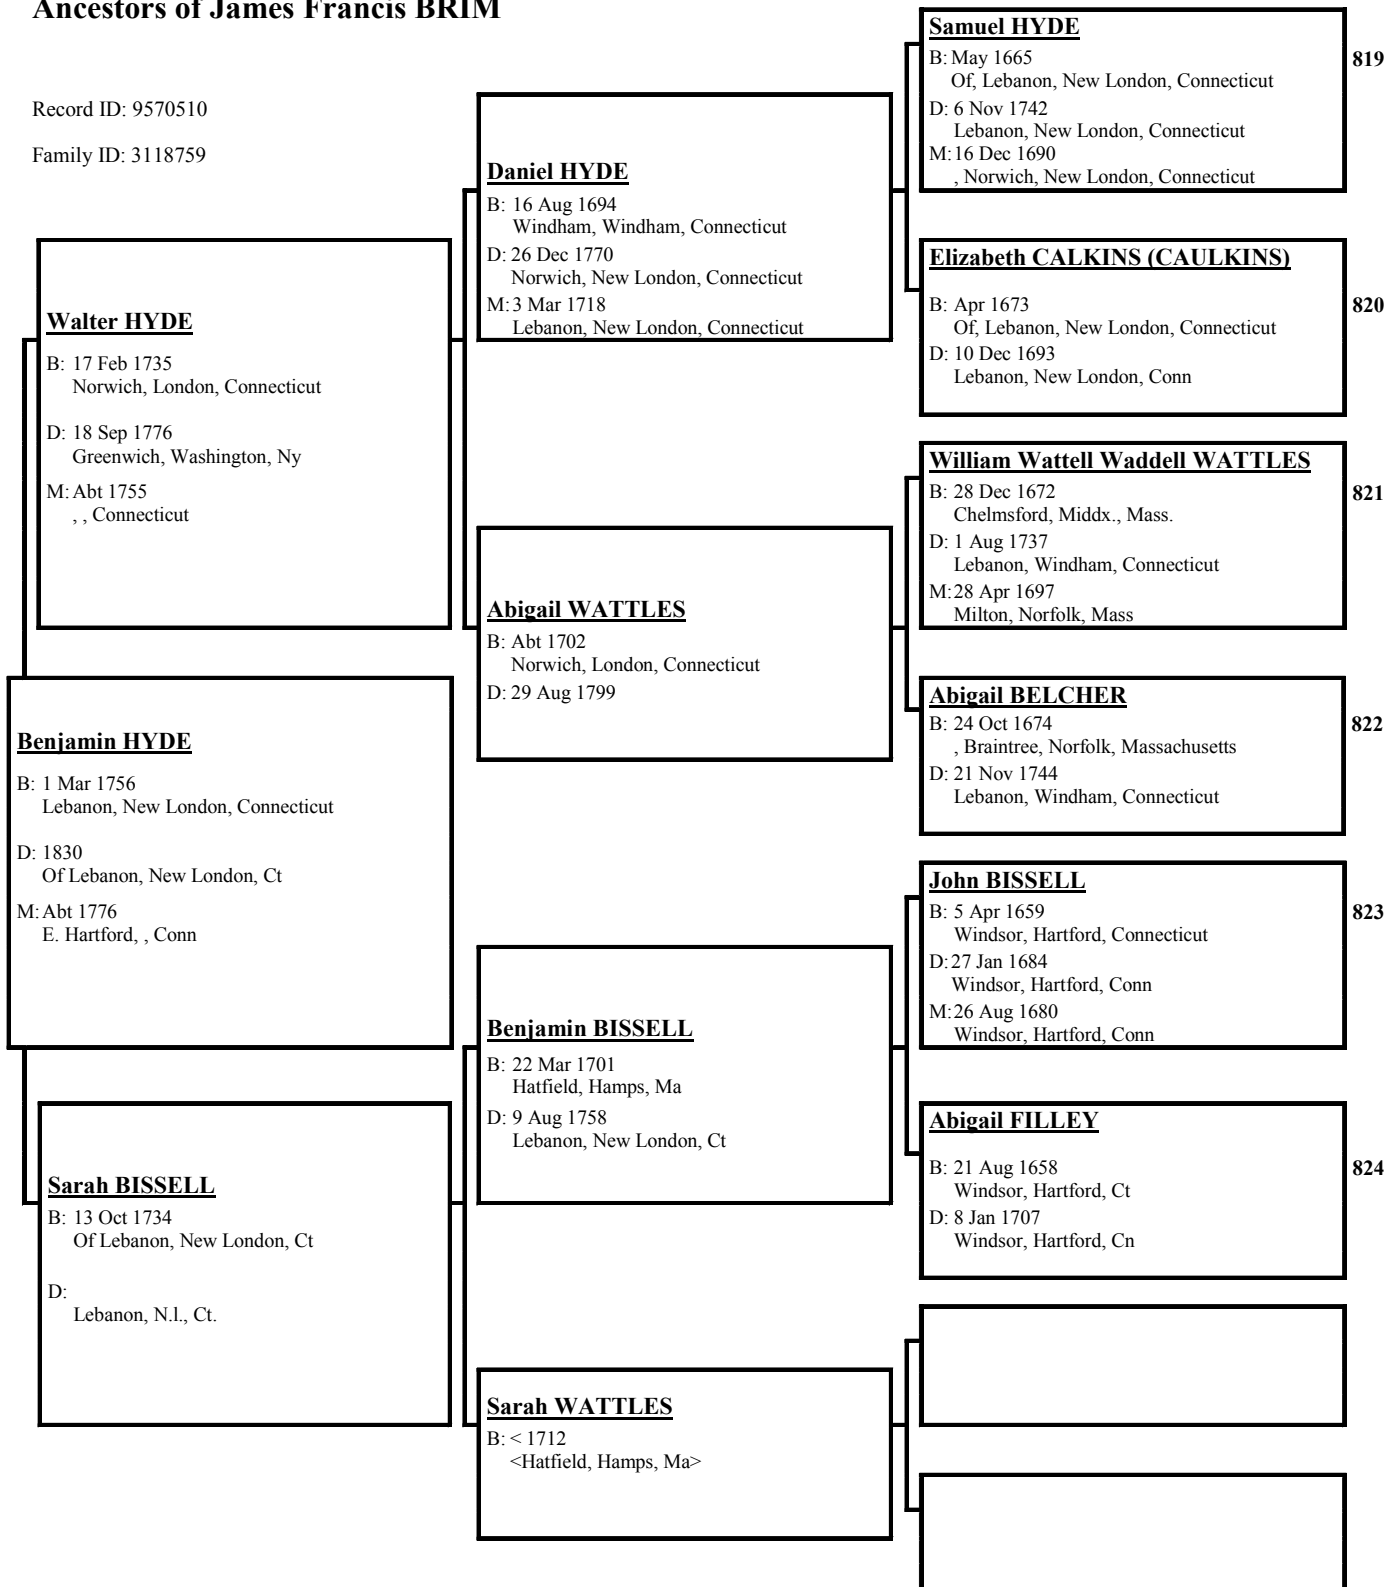

Ancestors of James Francis BRIM

Record ID: 9570510

Family ID: 3118759

1