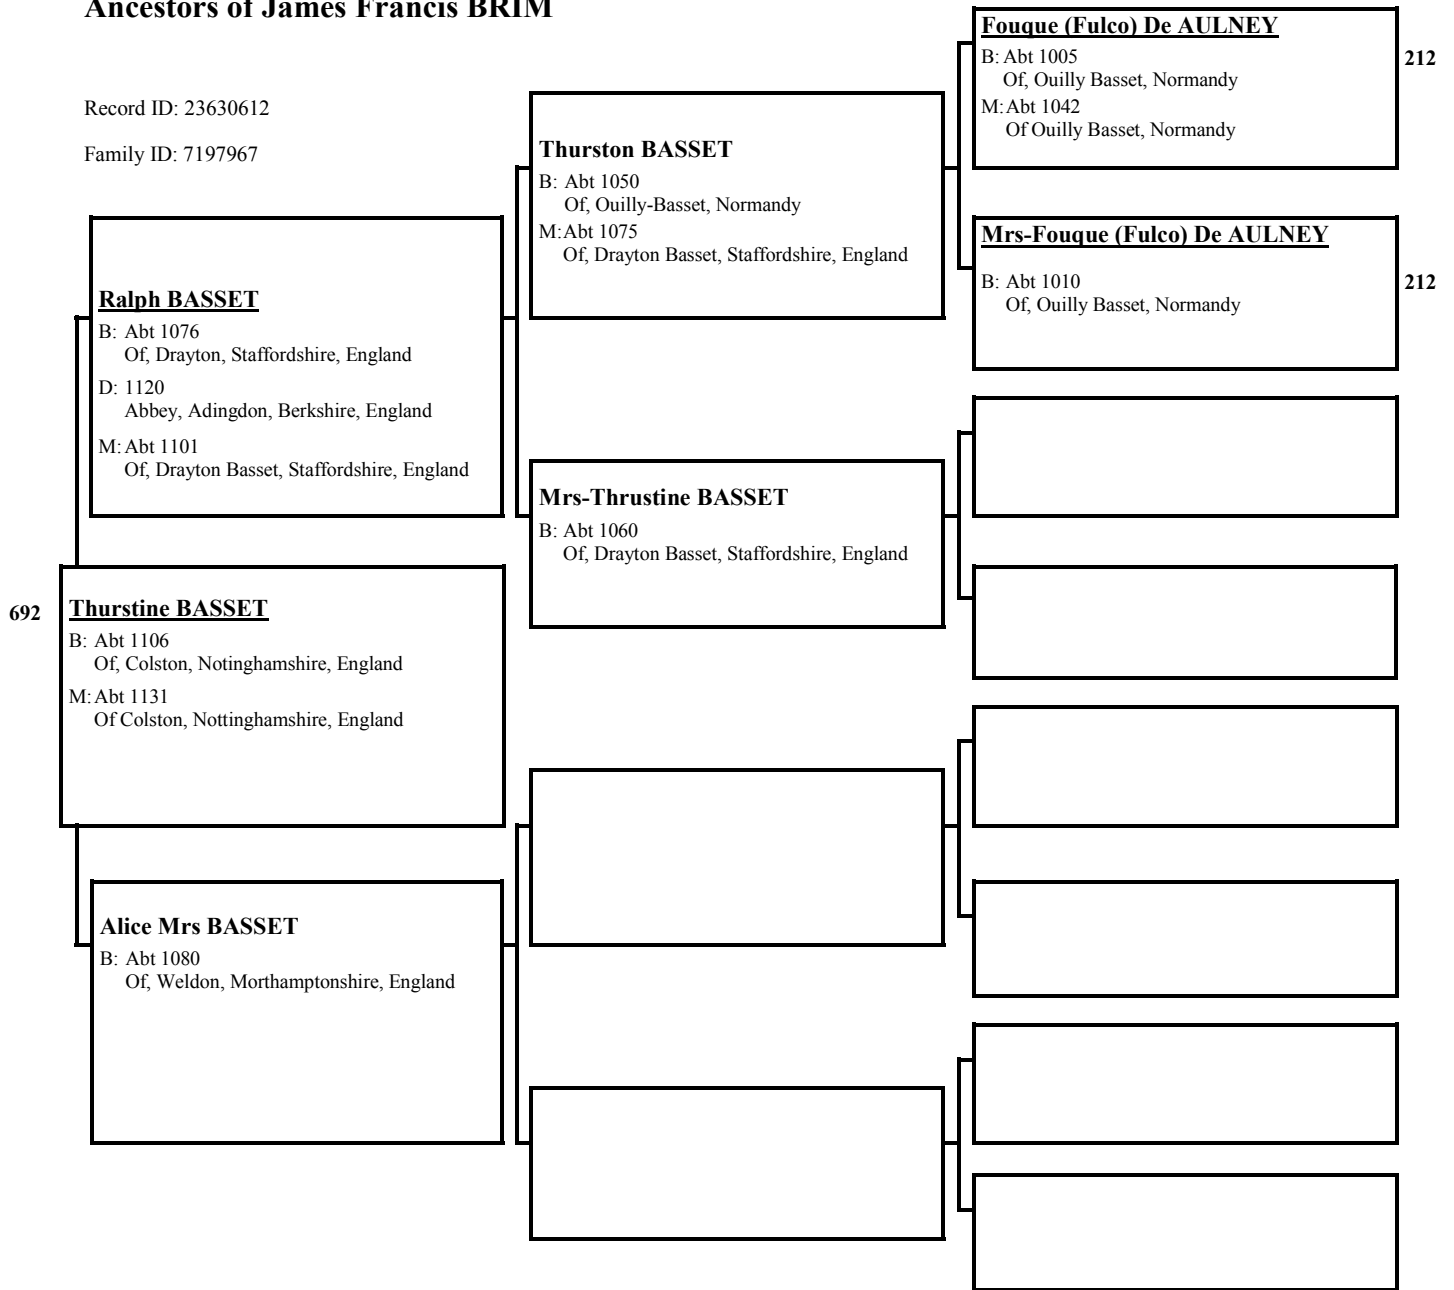

Ancestors of James Francis BRIM

Record ID: 23630612

Family ID: 7197967