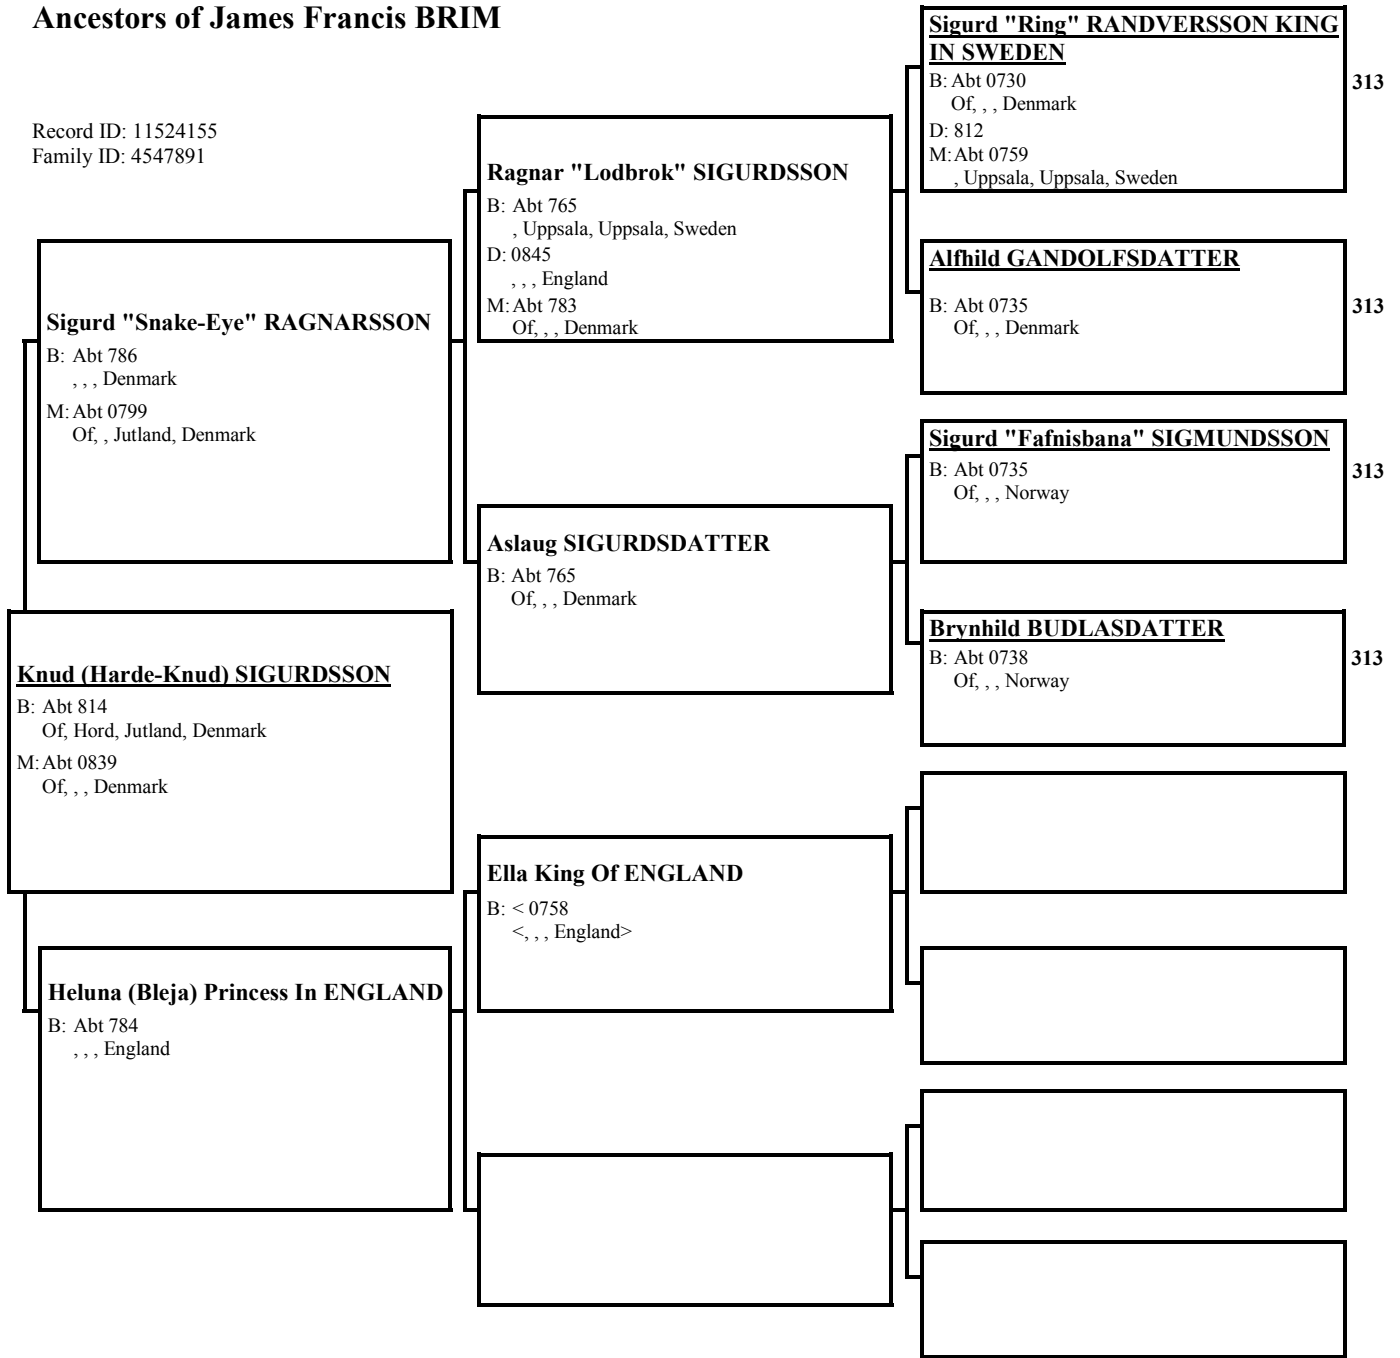

Ancestors of James Francis BRIM

Record ID: 11524155
Family ID: 4547891

473