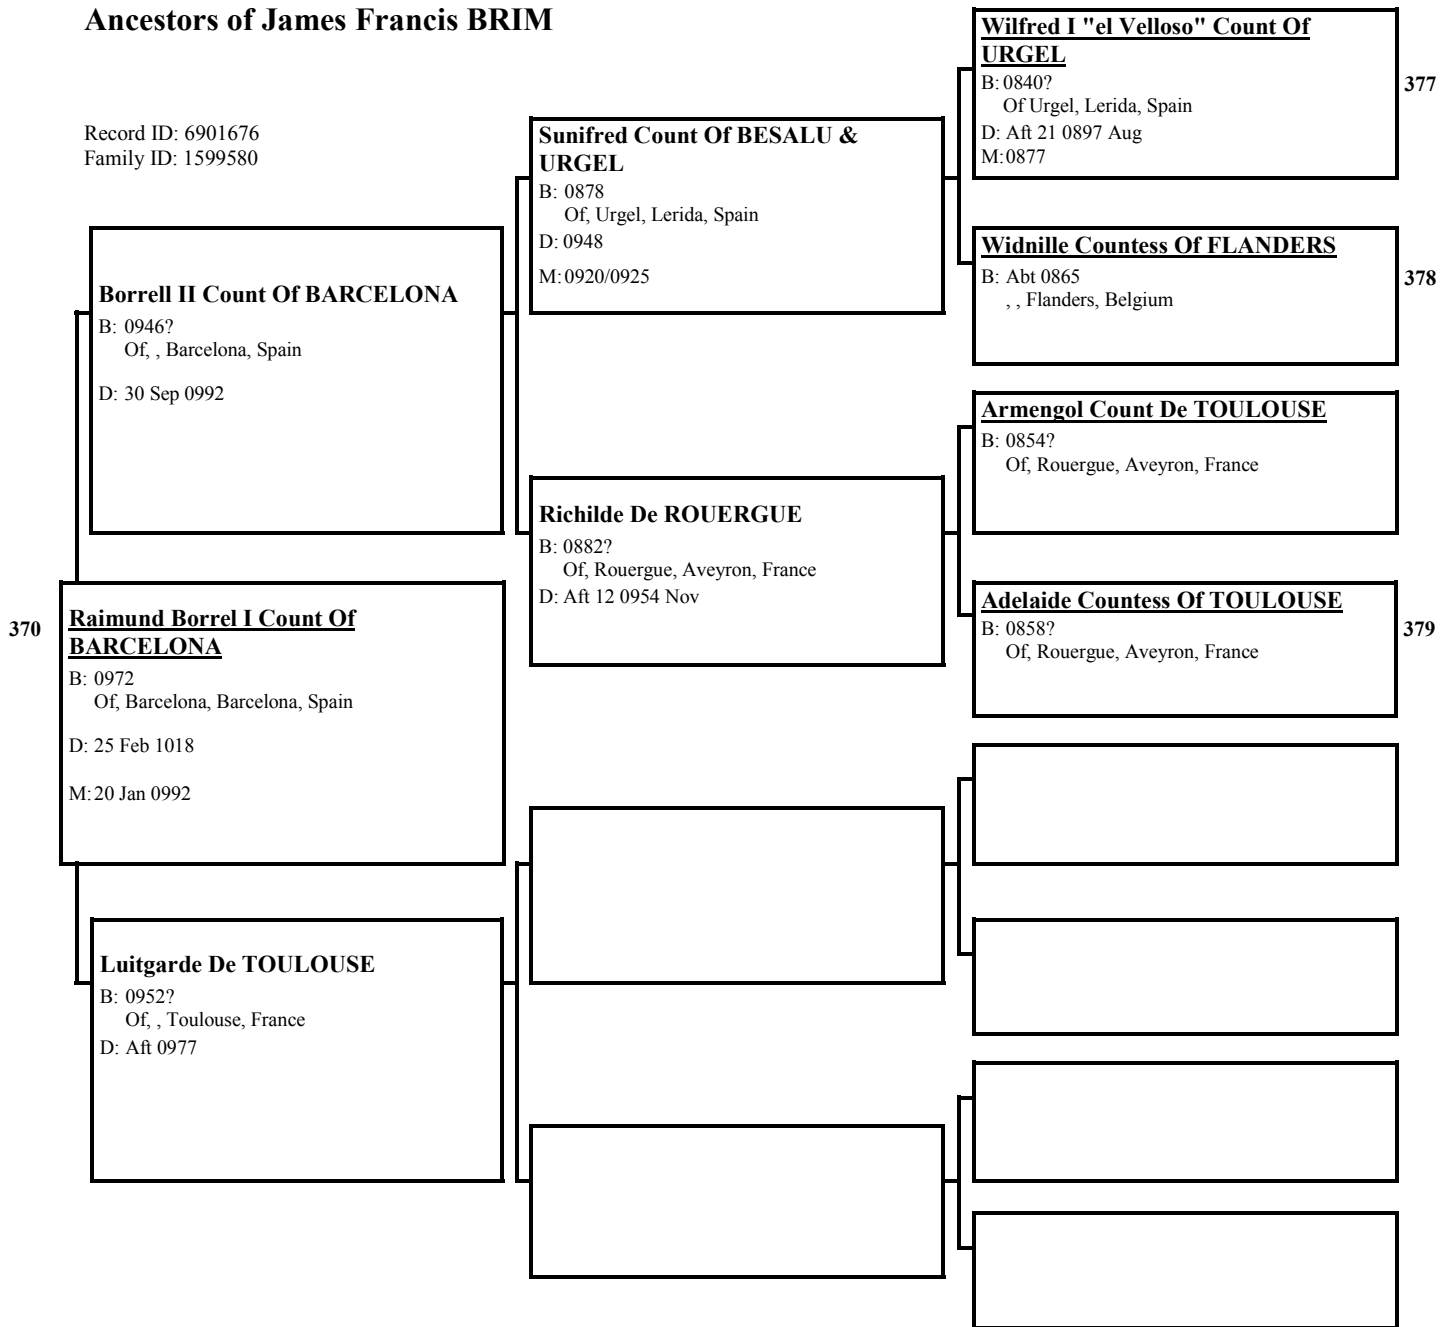

Ancestors of James Francis BRIM

Record ID: 6901676
Family ID: 1599580