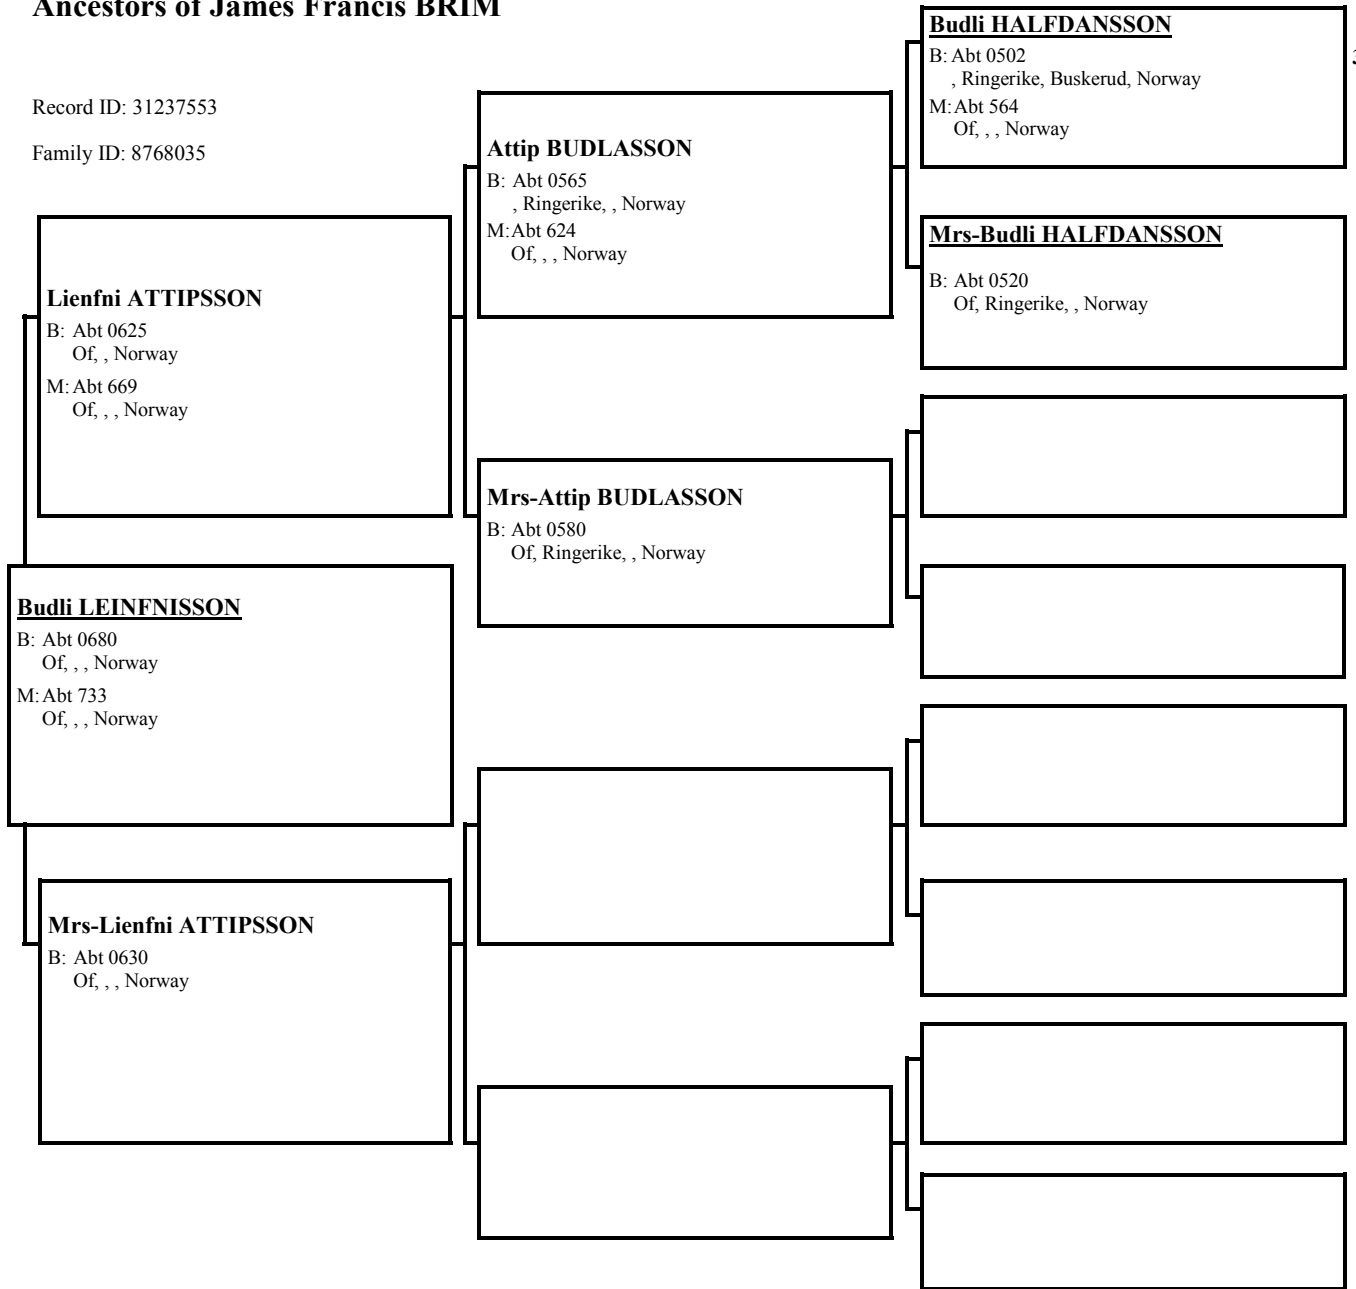

Ancestors of James Francis BRIM

Record ID: 31237553

Family ID: 8768035

313

329