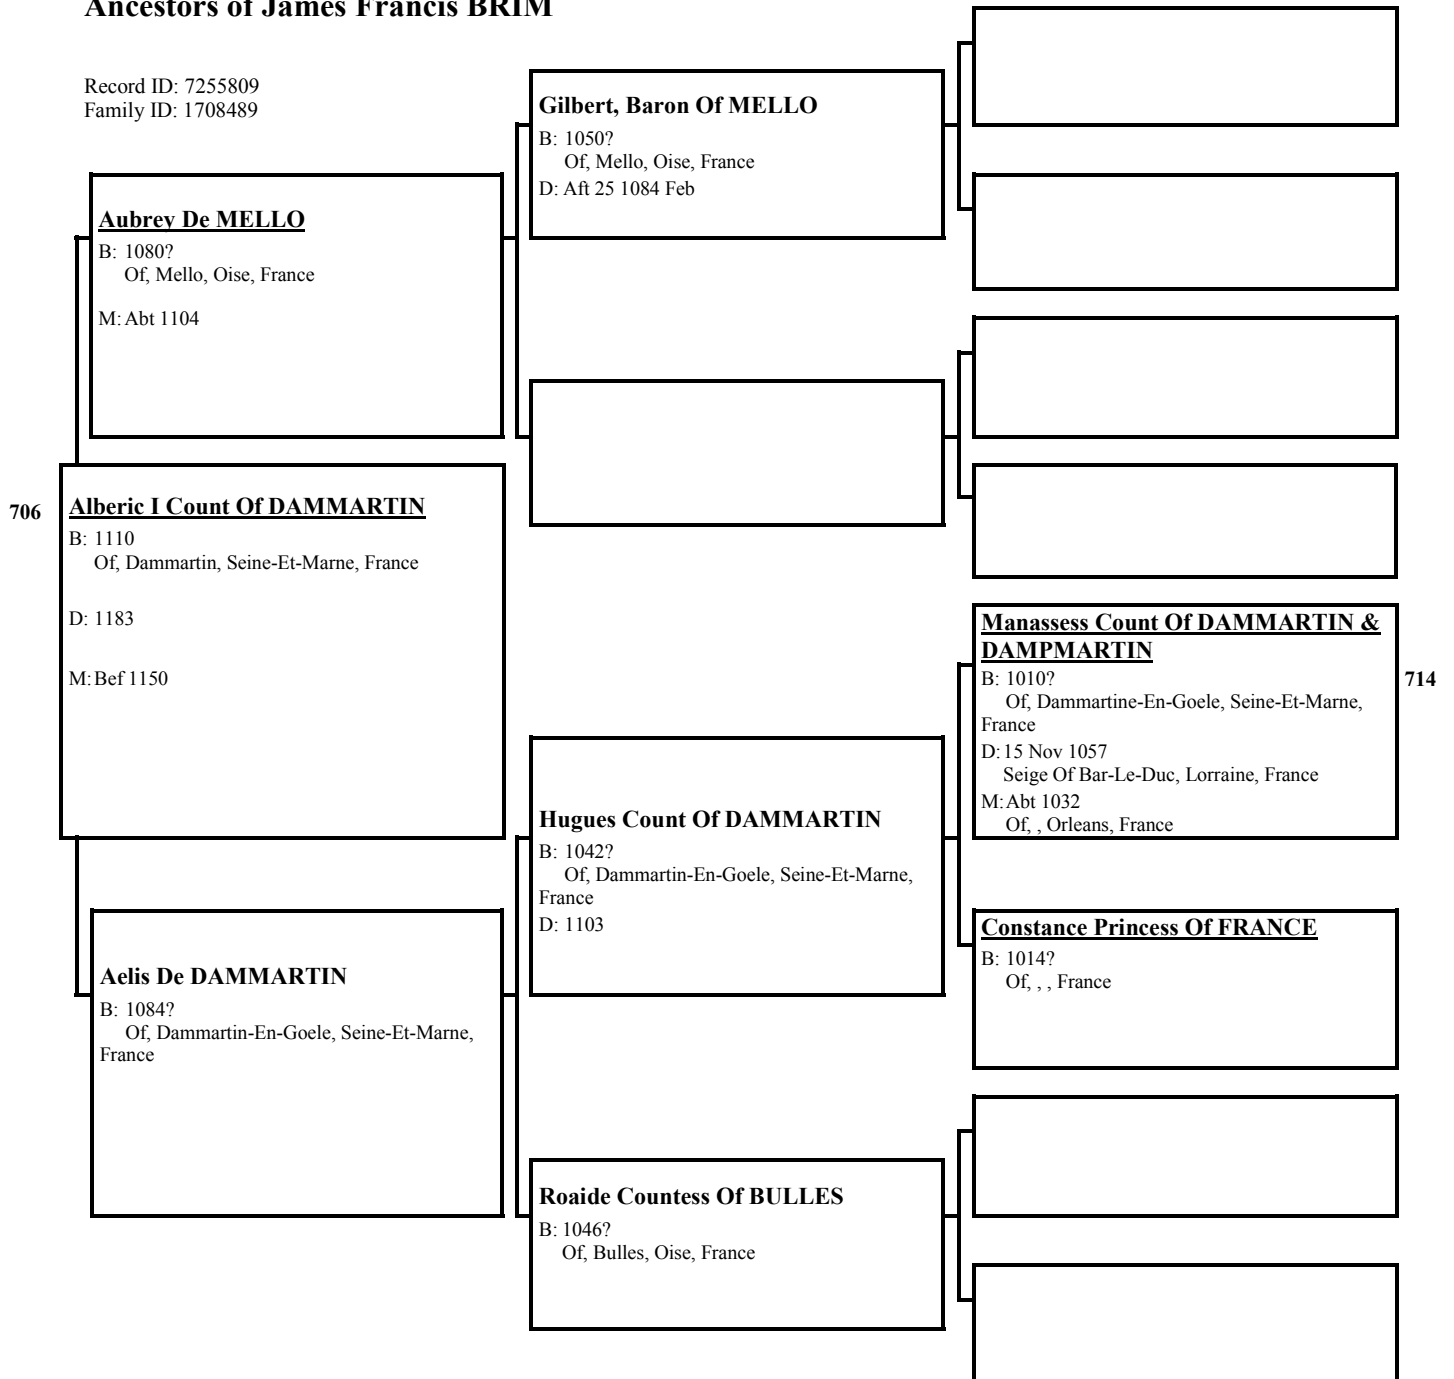

Ancestors of James Francis BRIM

Record ID: 7255809
Family ID: 1708489