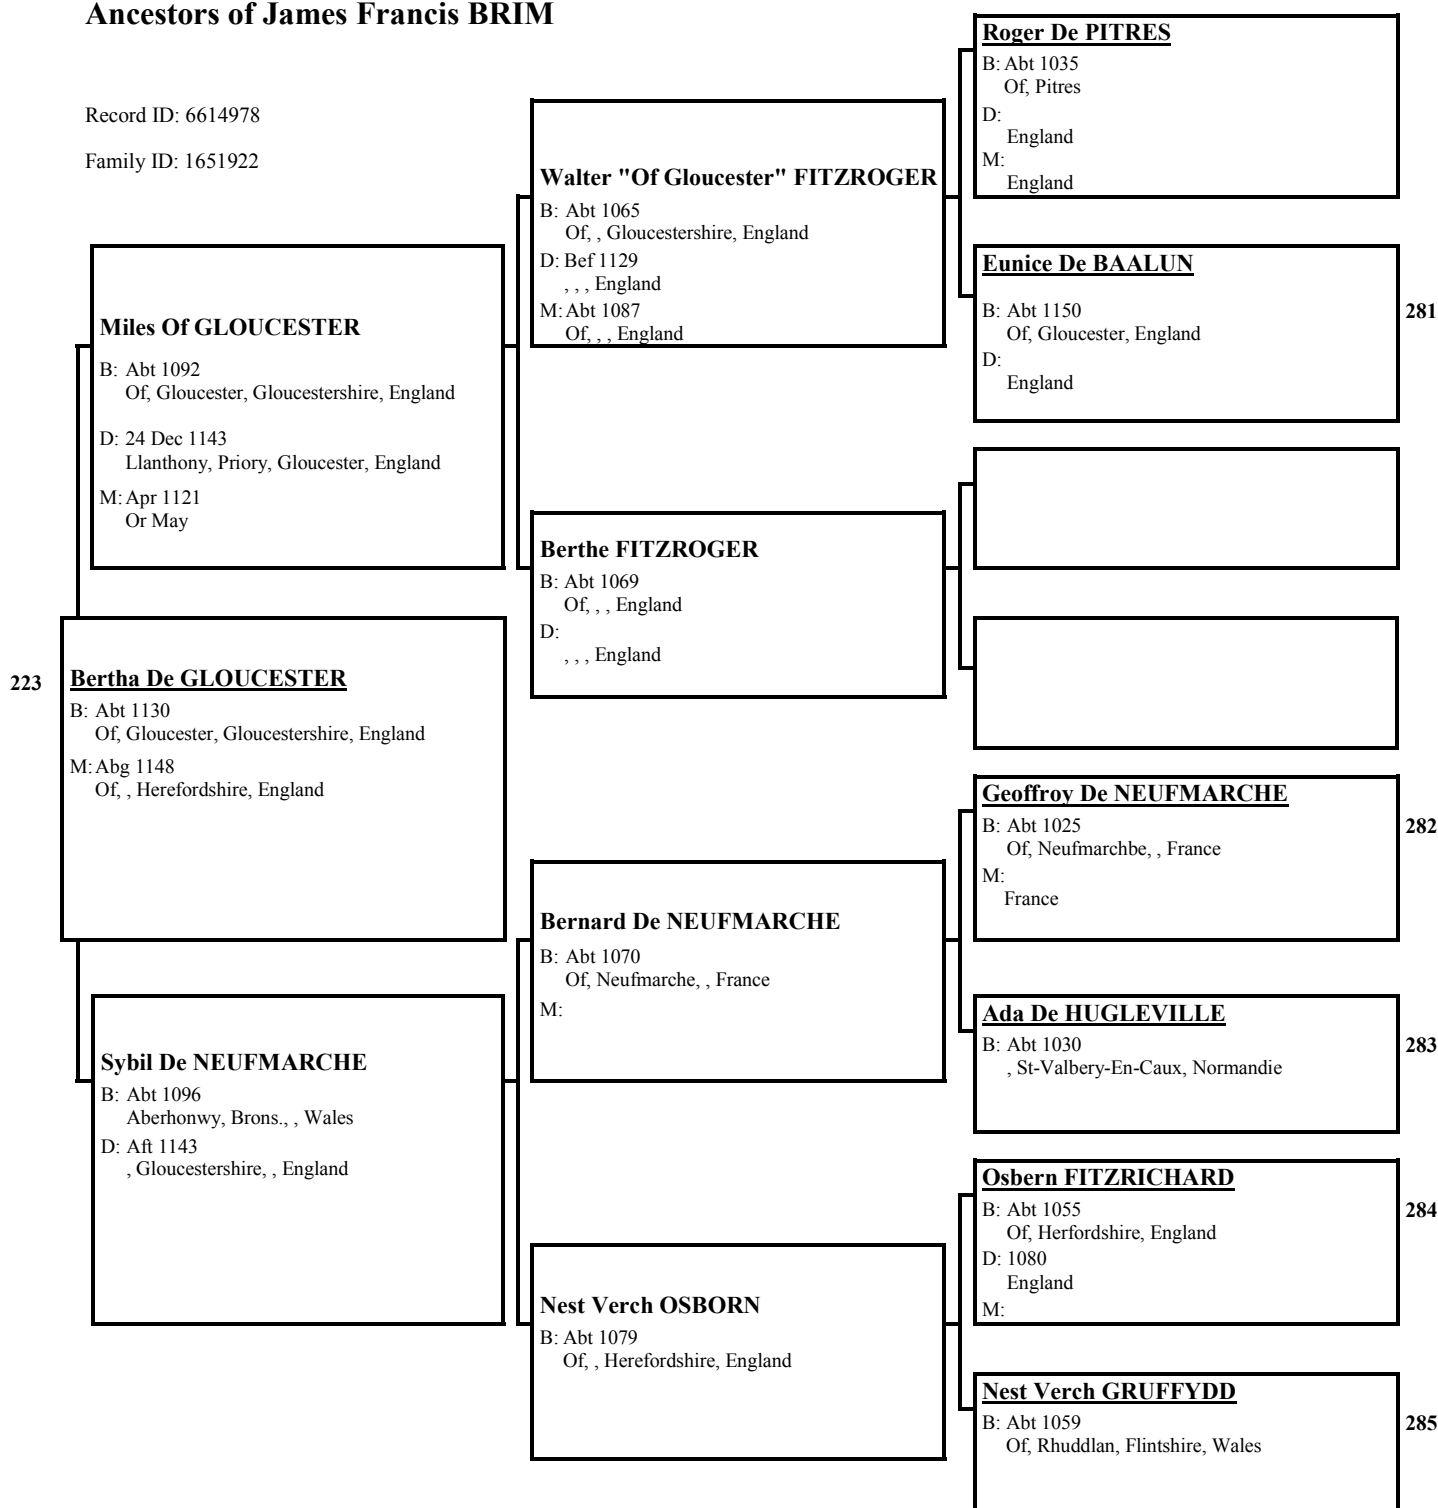

Ancestors of James Francis BRIM

Record ID: 6614978

Family ID: 1651922