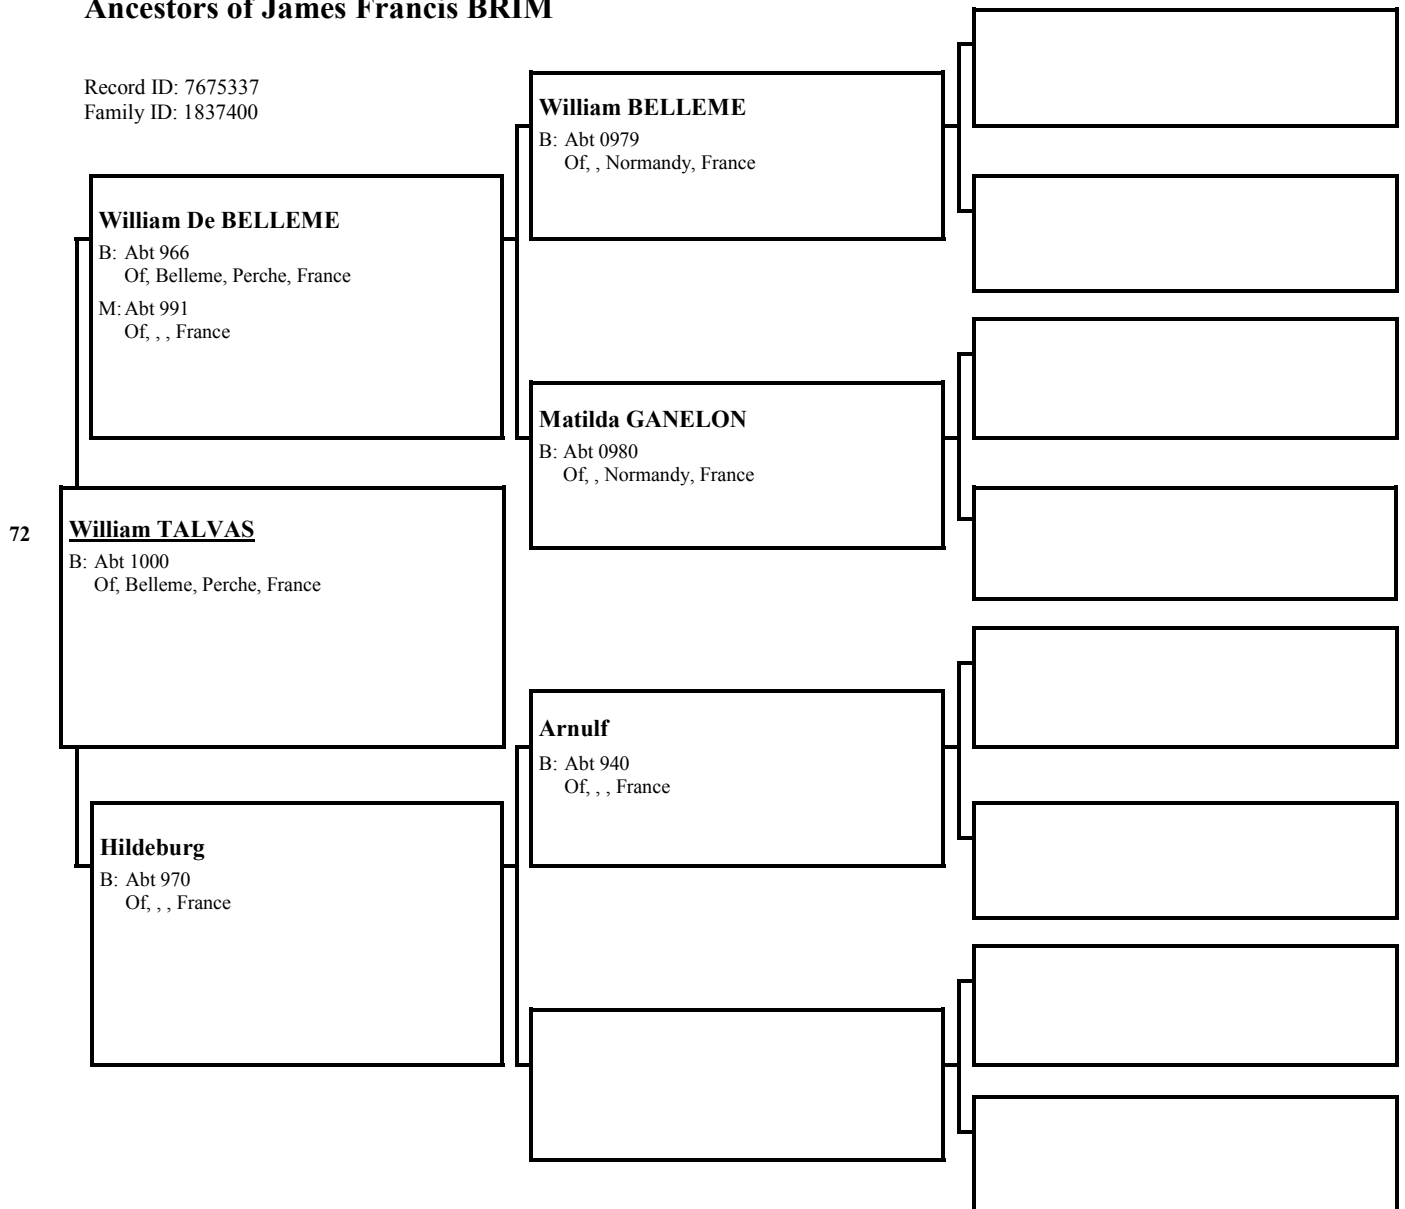

Ancestors of James Francis BRIM

Record ID: 7675337
Family ID: 1837400