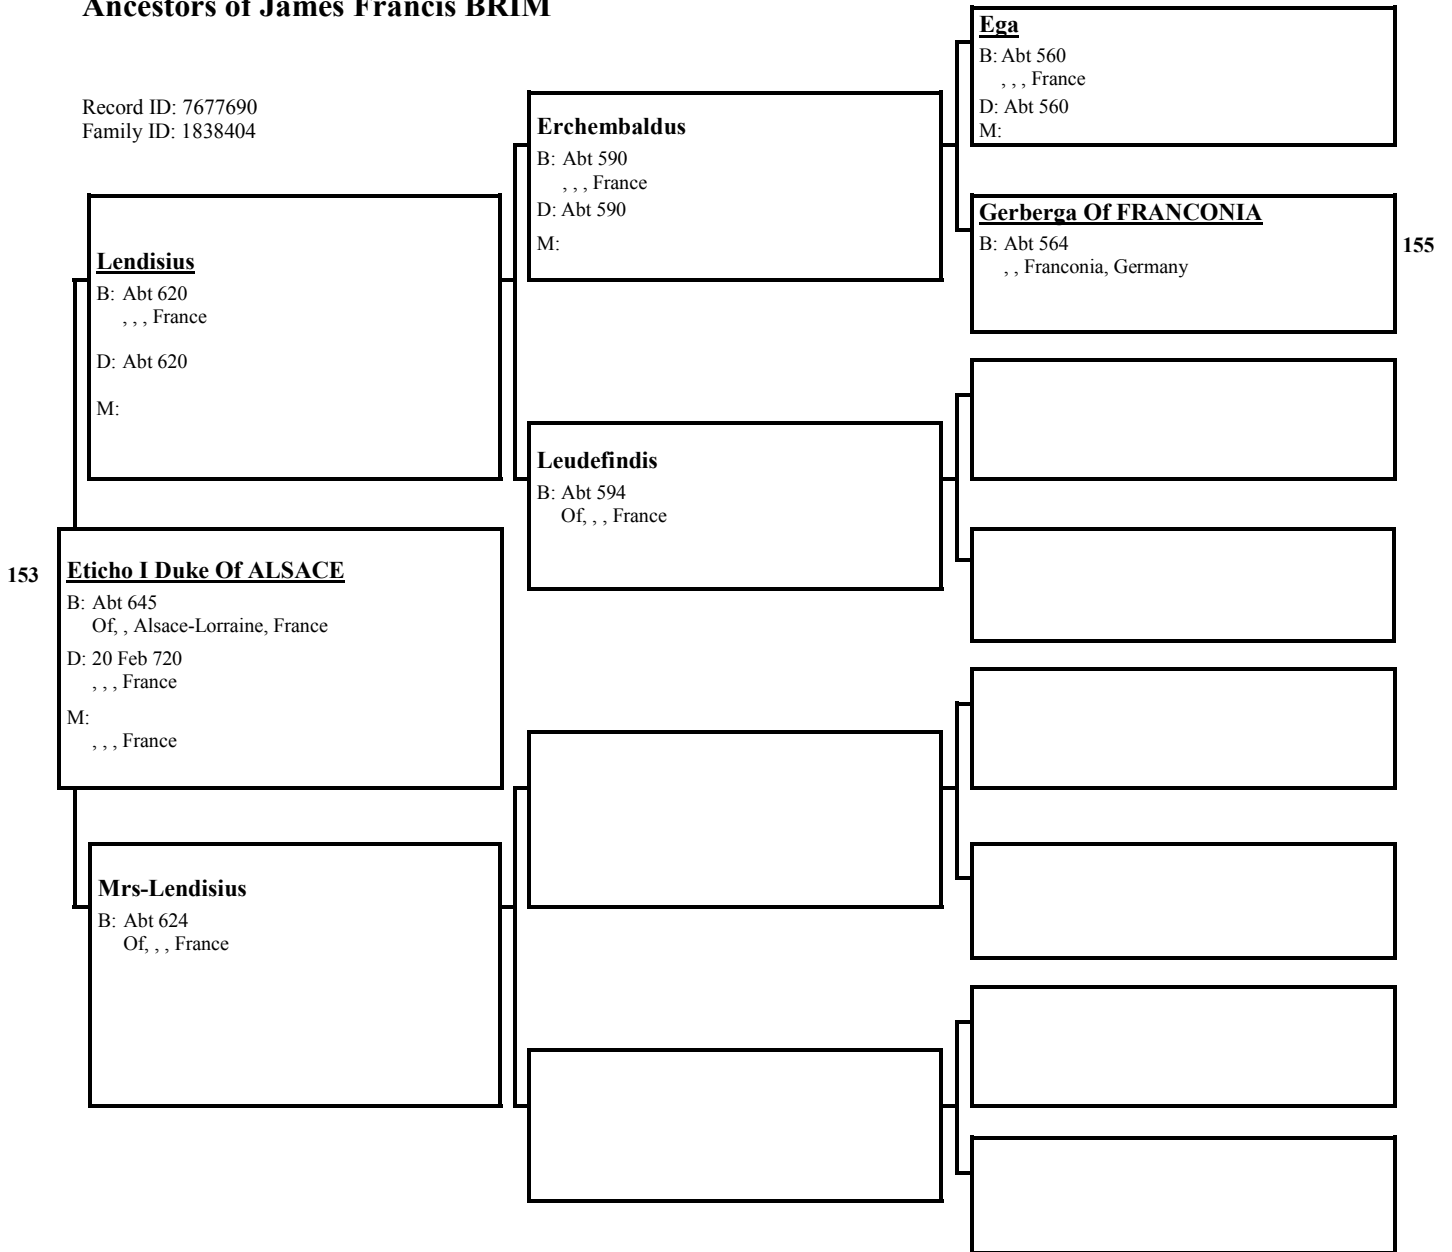

Ancestors of James Francis BRIM

Record ID: 7677690
Family ID: 1838404