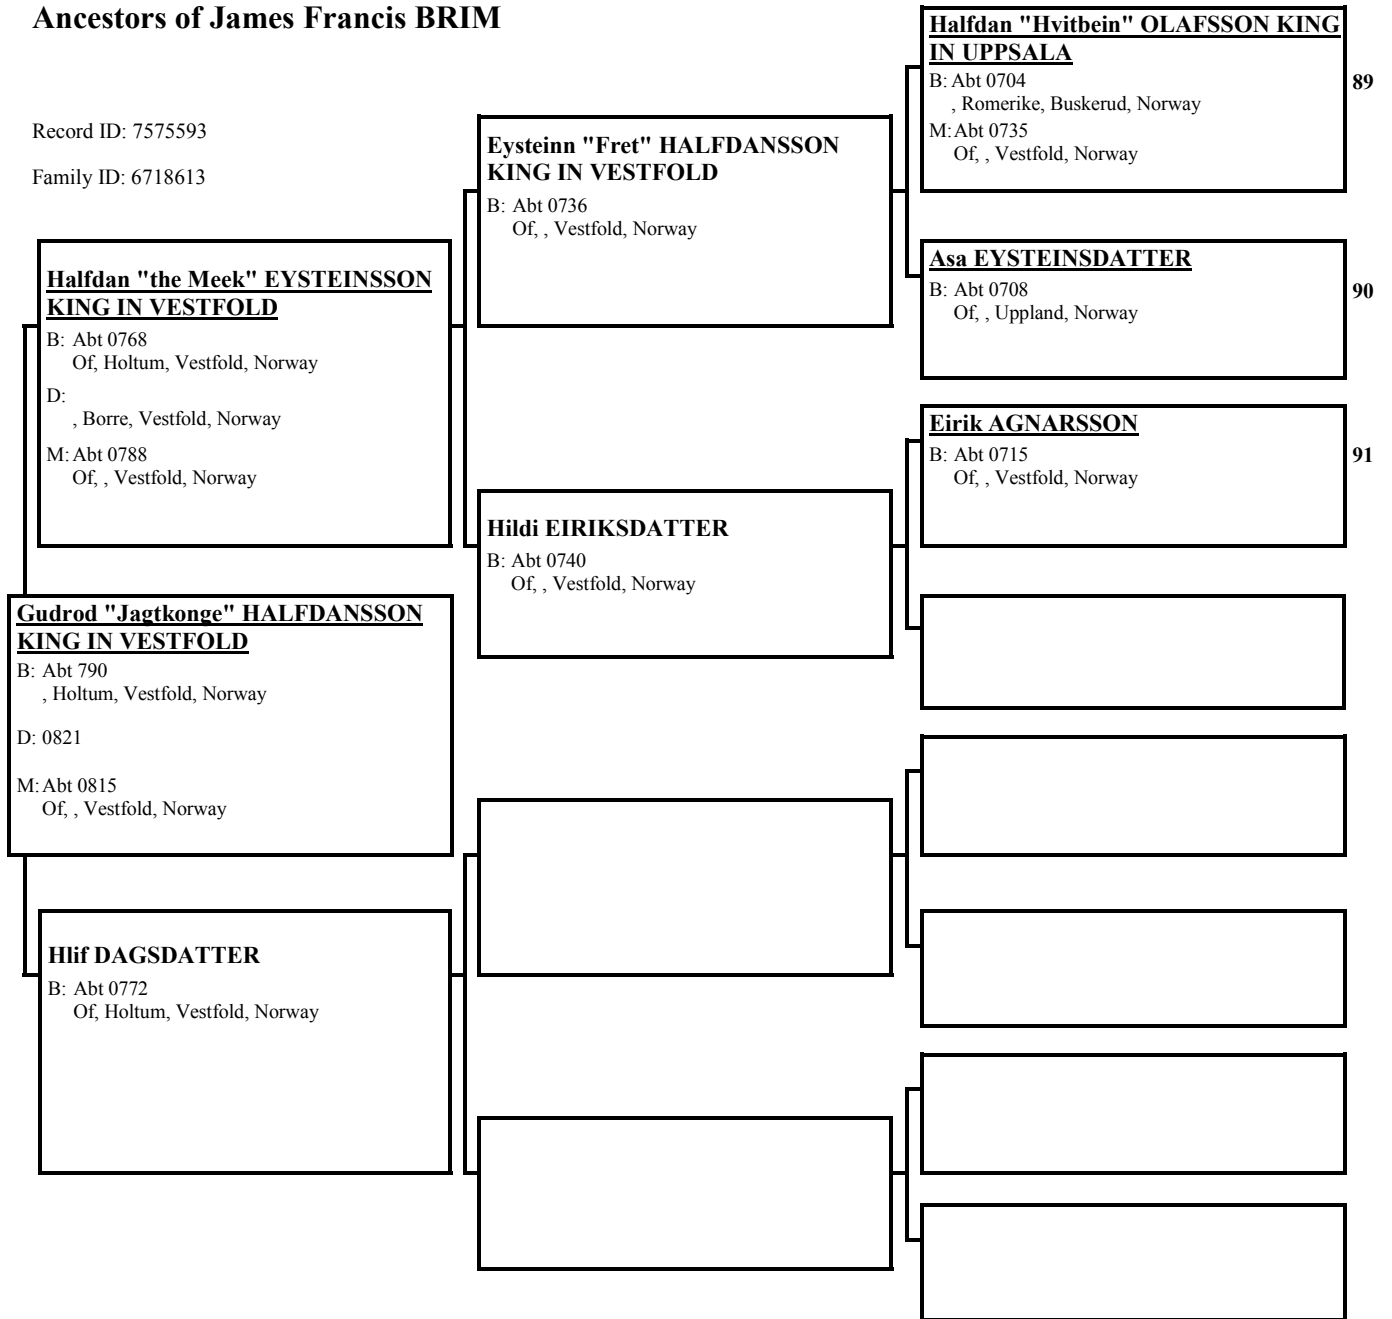

Ancestors of James Francis BRIM

Record ID: 7575593

Family ID: 6718613

82