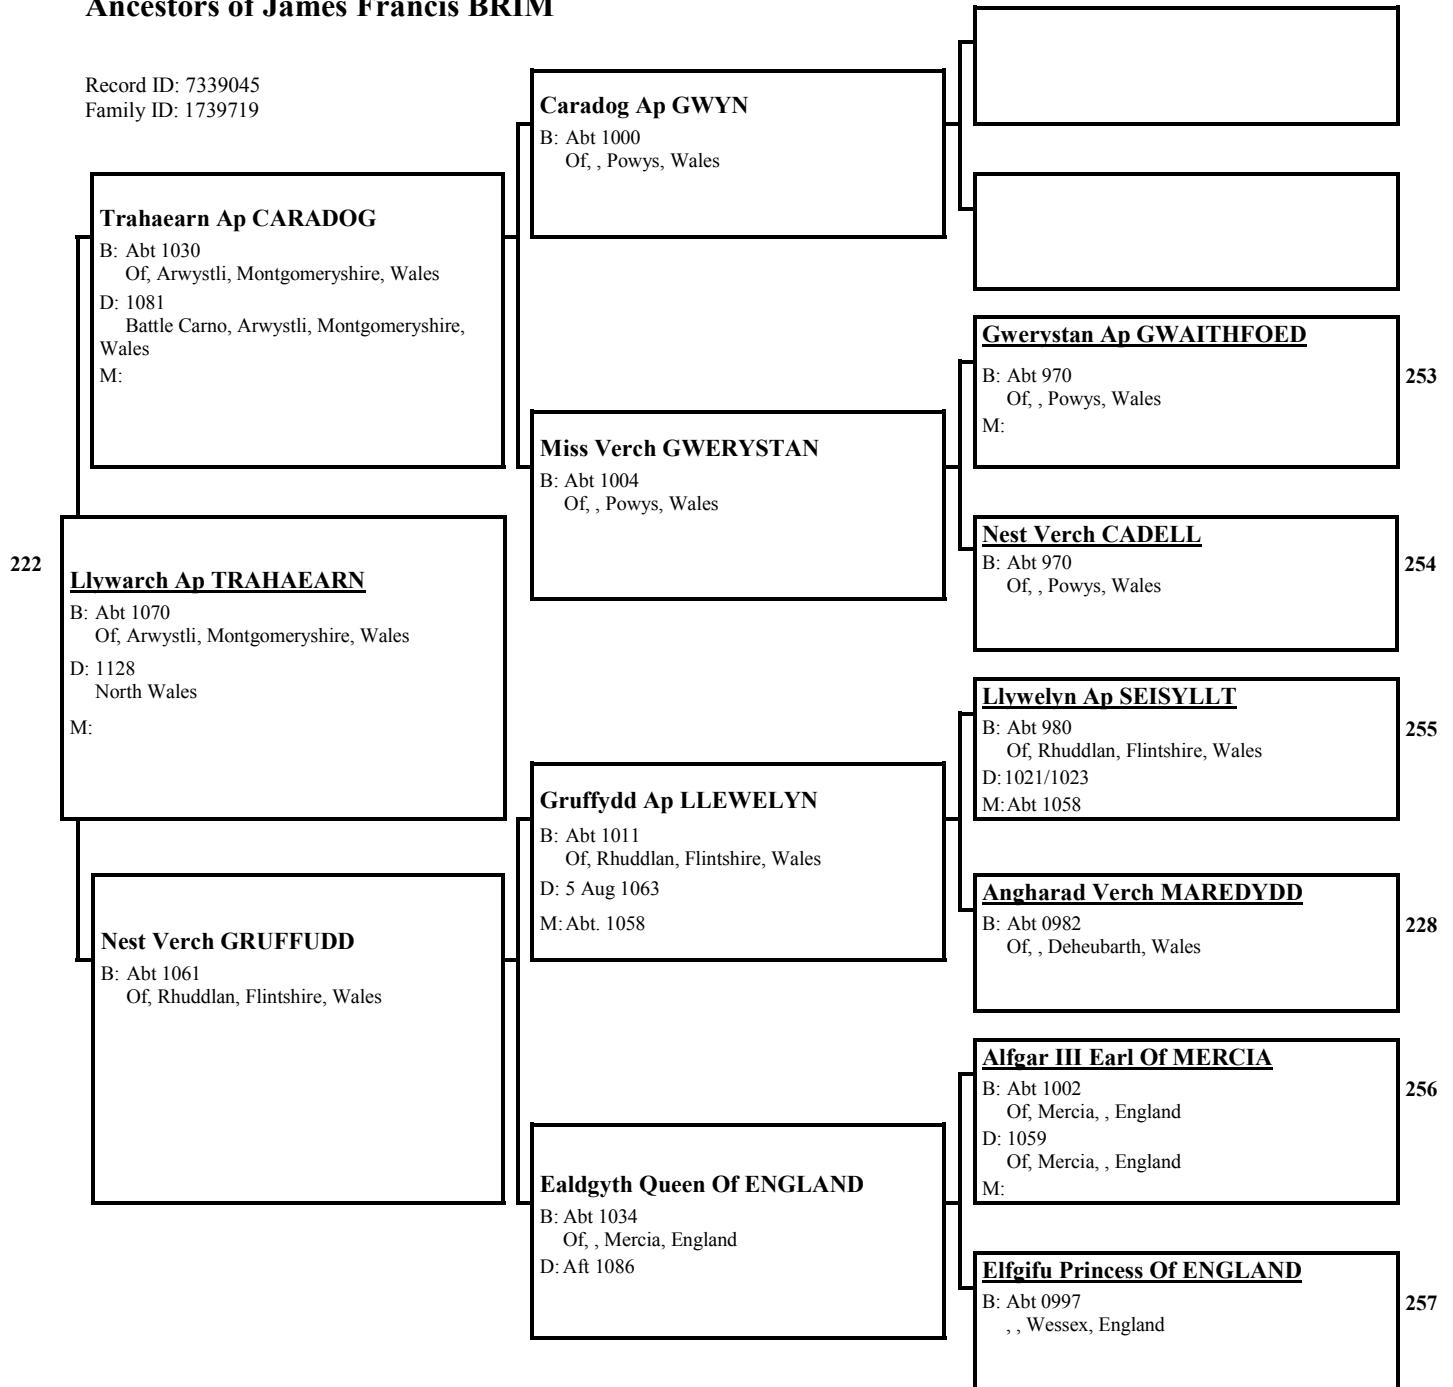

Ancestors of James Francis BRIM

Record ID: 7339045
Family ID: 1739719