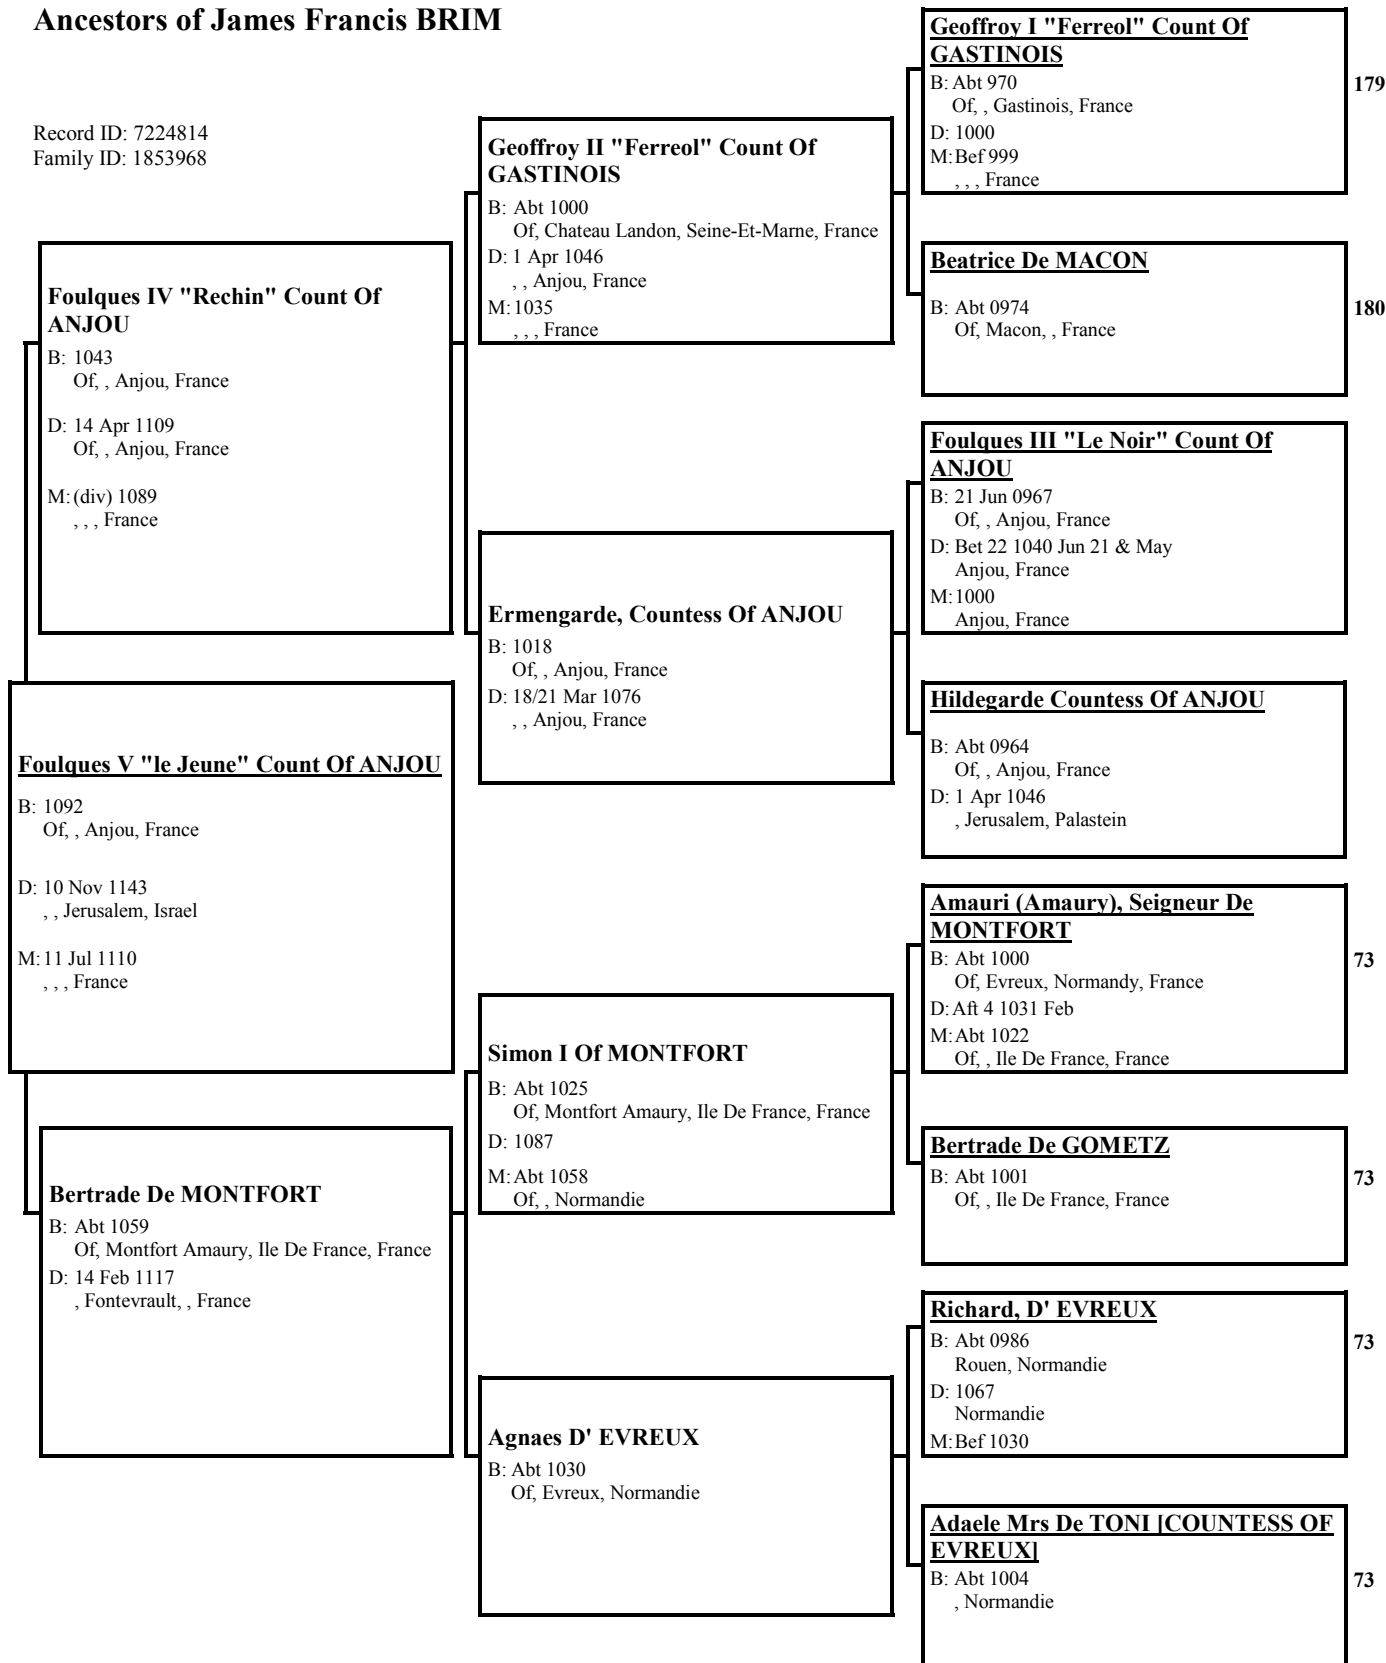

Ancestors of James Francis BRIM

Record ID: 7224814
Family ID: 1853968

65