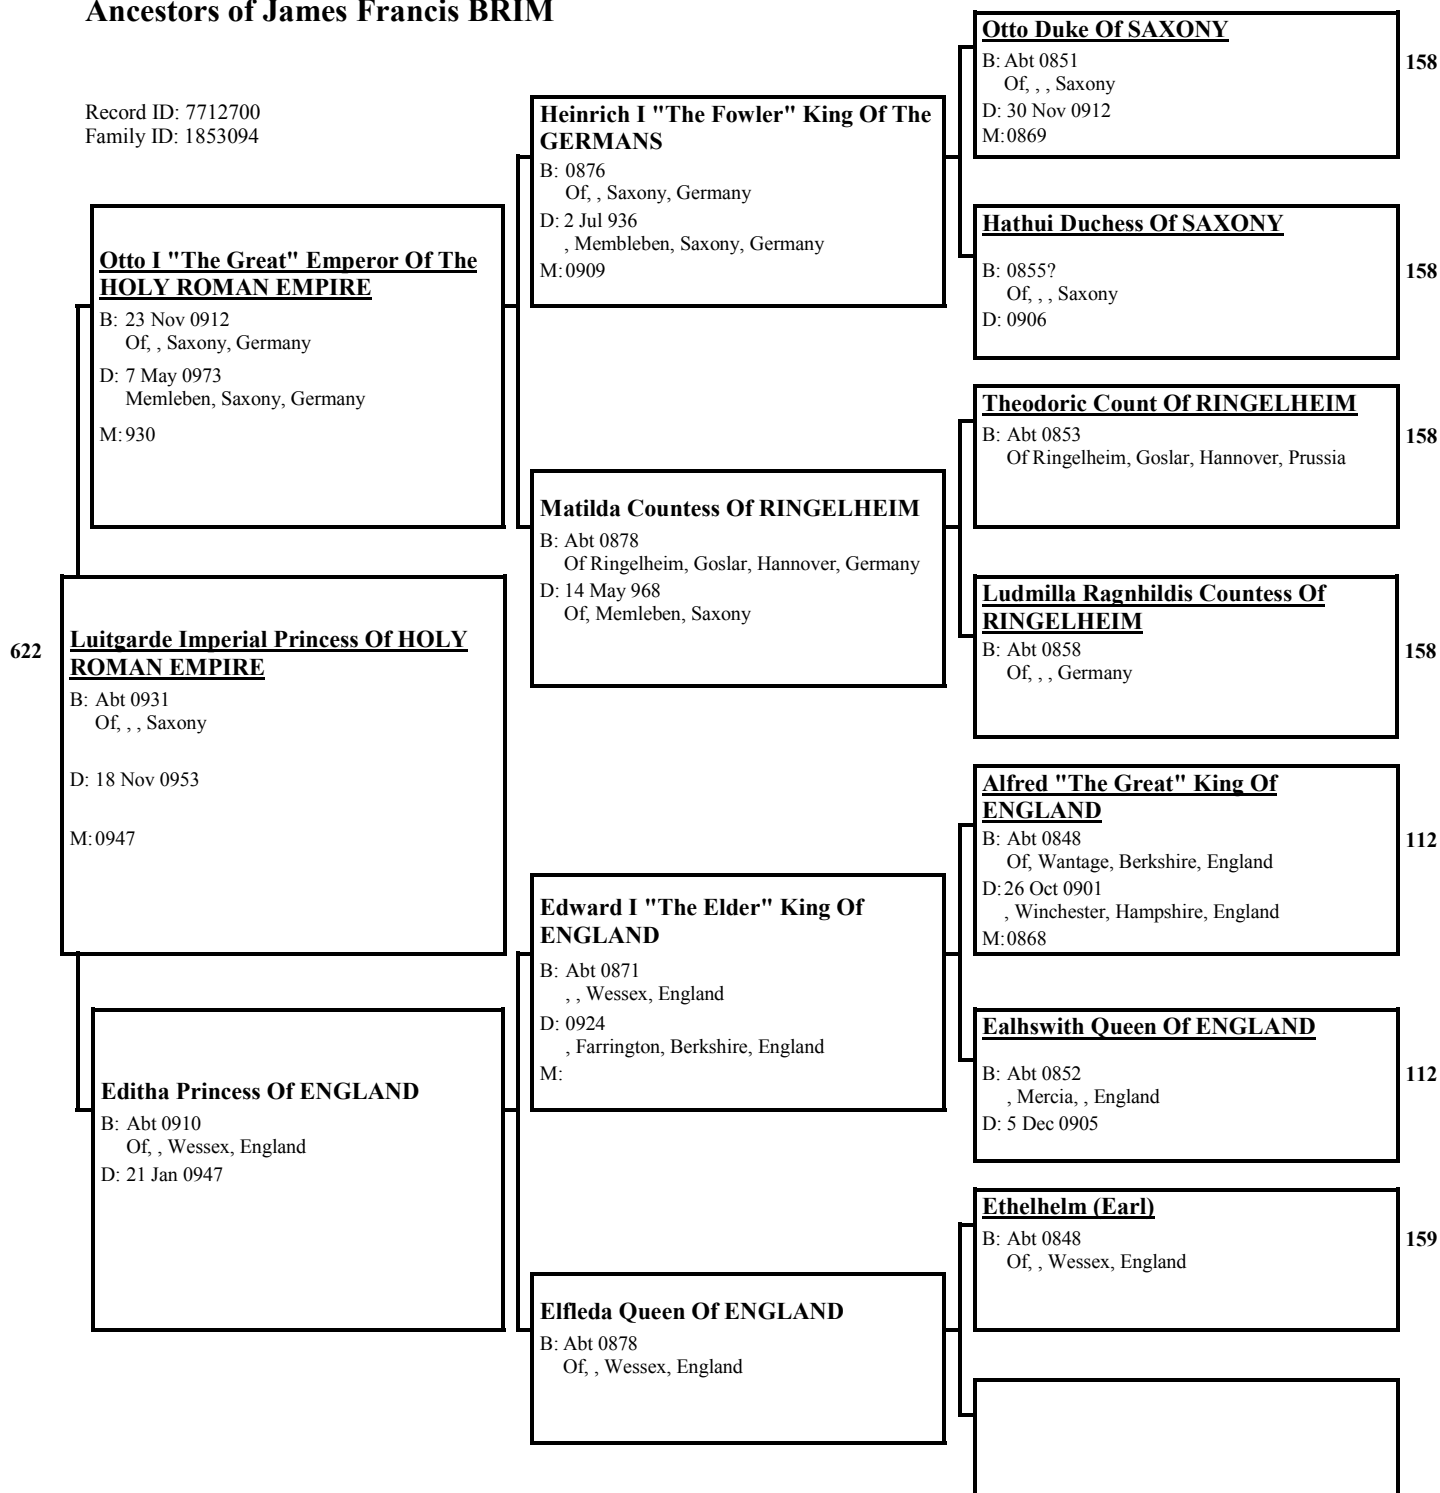

Ancestors of James Francis BRIM

Record ID: 7712700
Family ID: 1853094