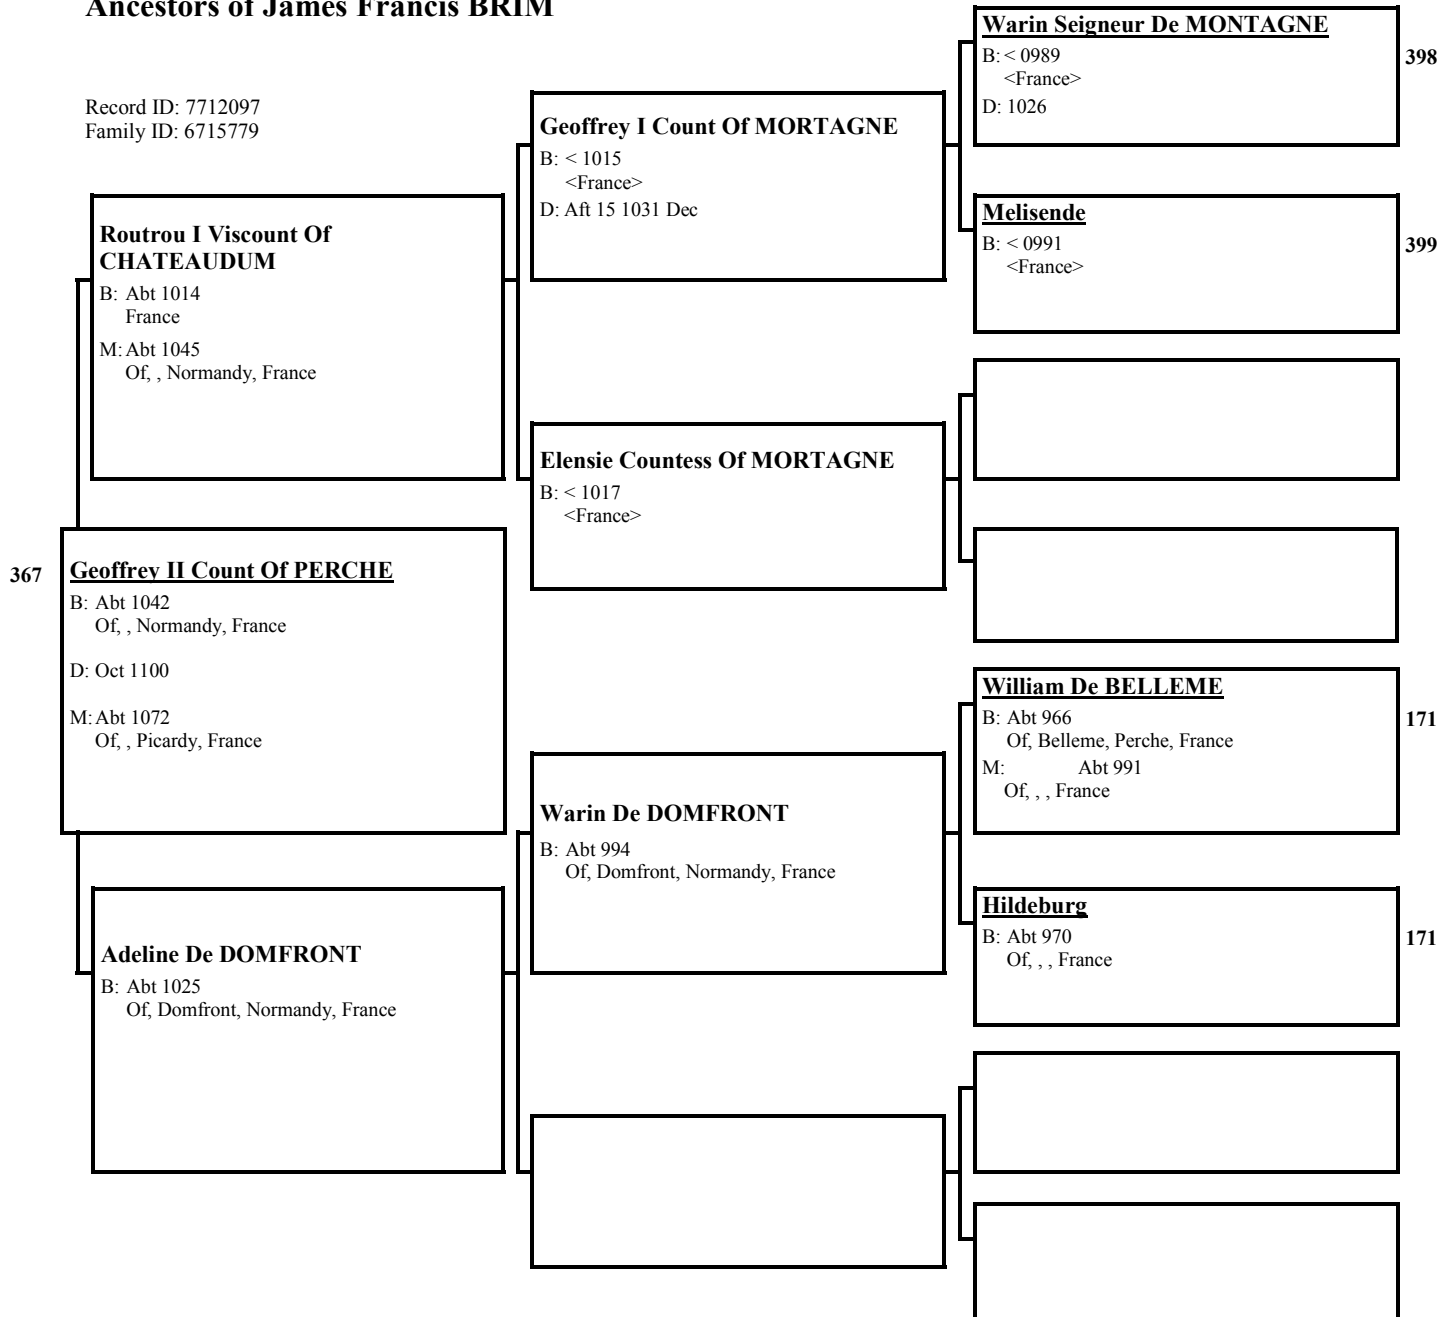

Ancestors of James Francis BRIM

Record ID: 7712097
Family ID: 6715779