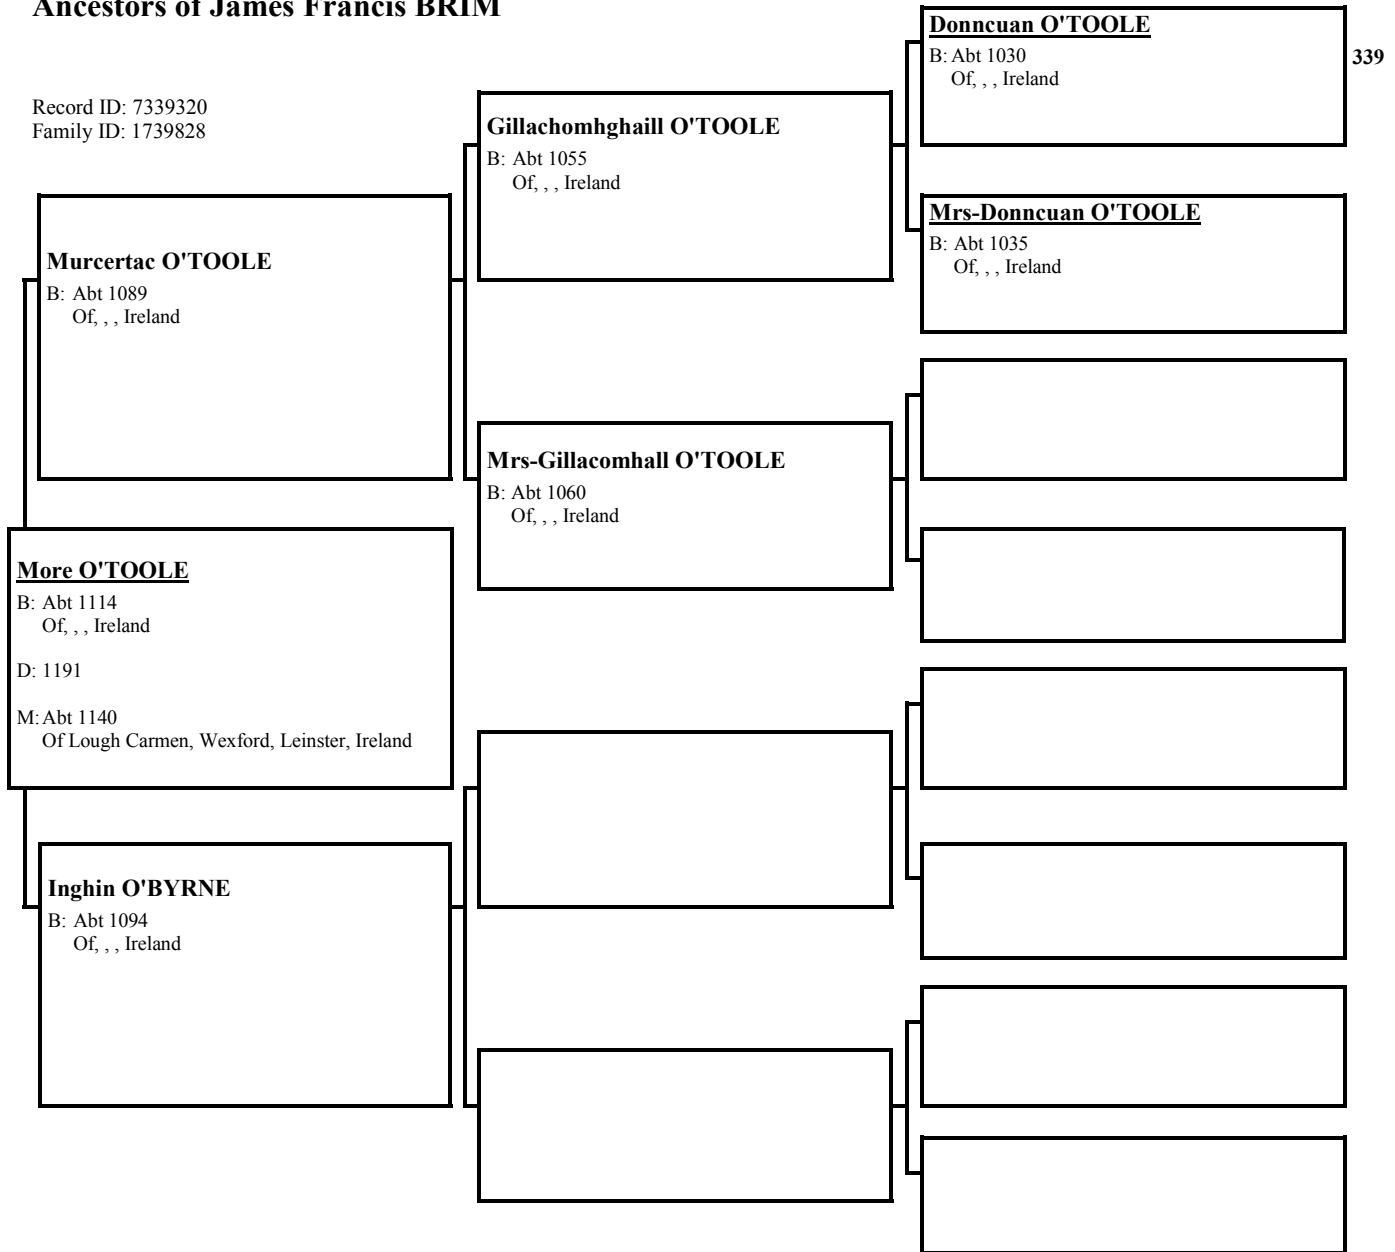

Ancestors of James Francis BRIM

Record ID: 7339320
Family ID: 1739828

288

339