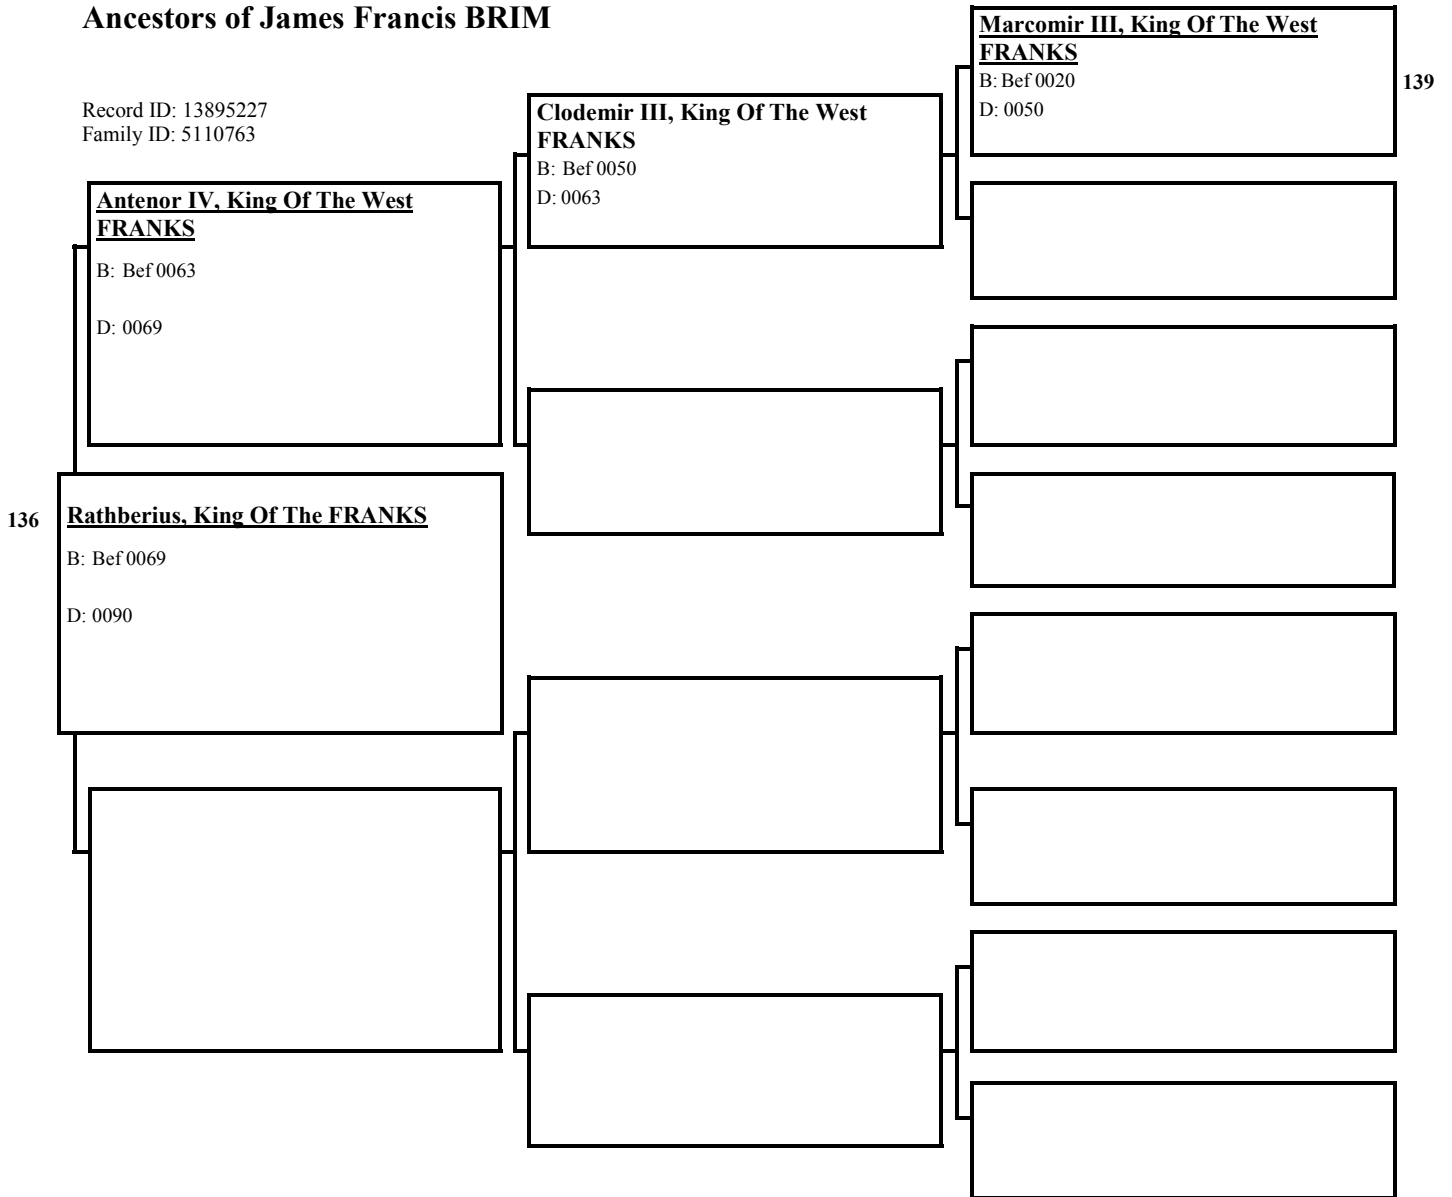

[Empty box]

[Empty box]

[Empty box]

Ancestors of James Francis BRIM

Record ID: 13895227
Family ID: 5110763

Ancestors of James Francis BRIM

Record ID: 13895230
Family ID: 5110766

Clodius II (Clodie) King Of The West
FRANKS