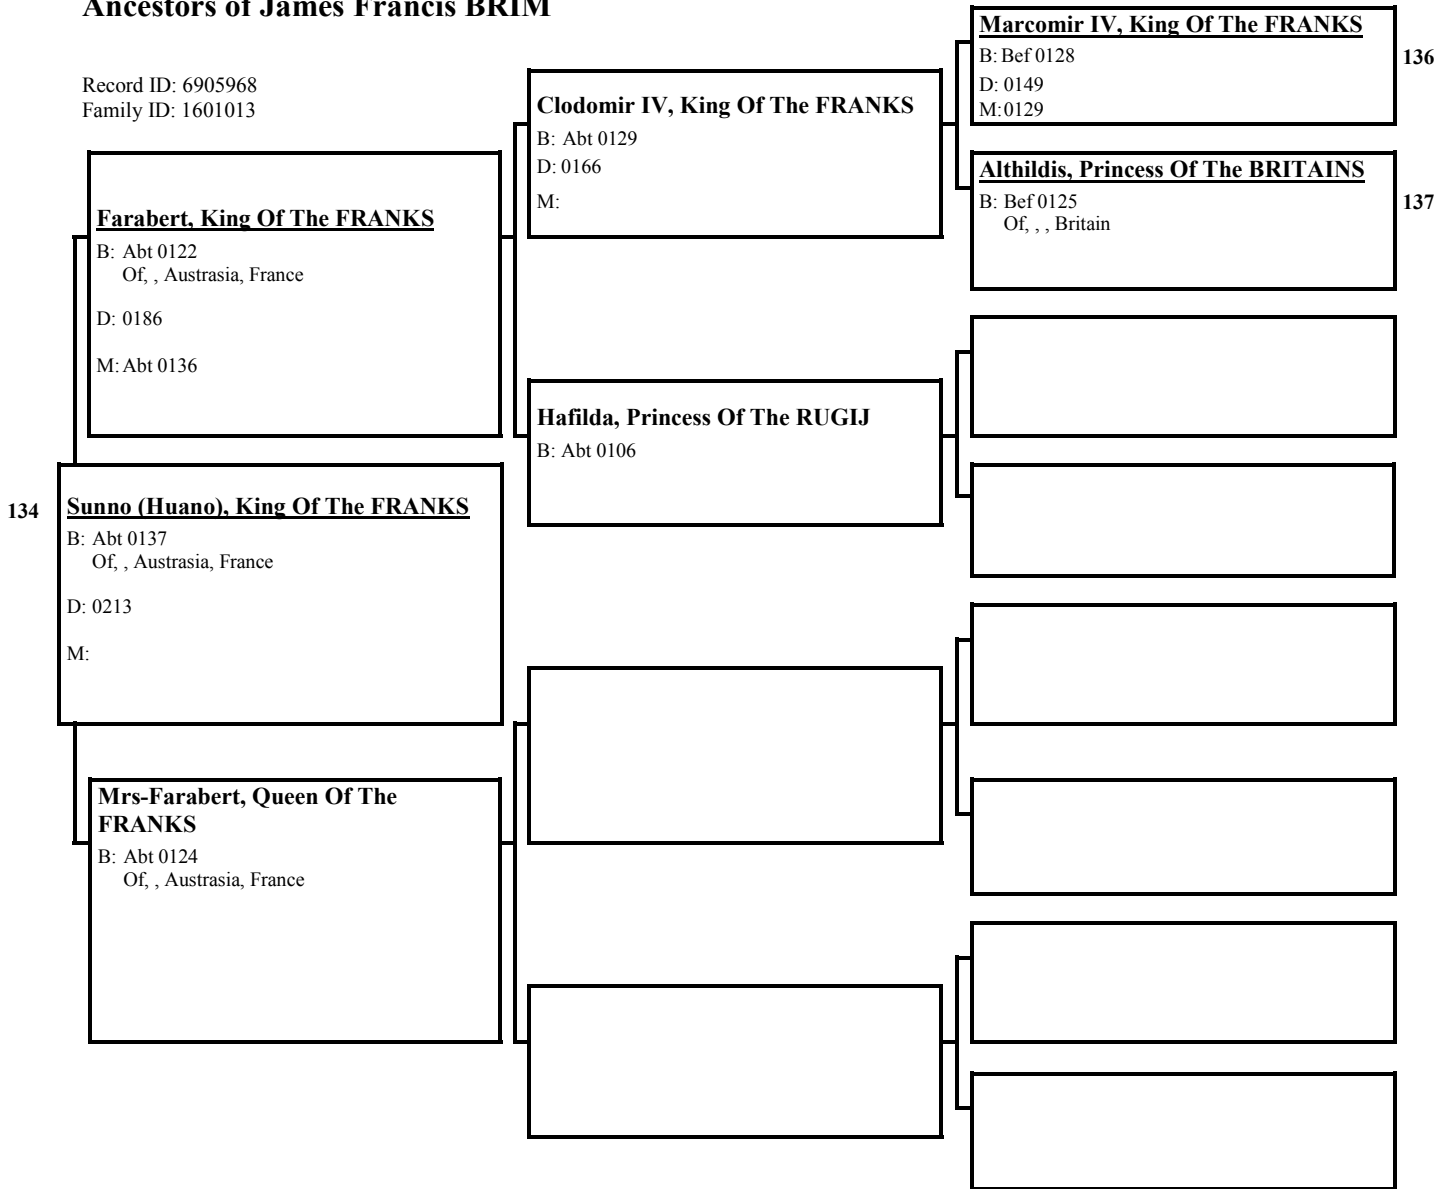

Ancestors of James Francis BRIM

Record ID: 6905968
Family ID: 1601013