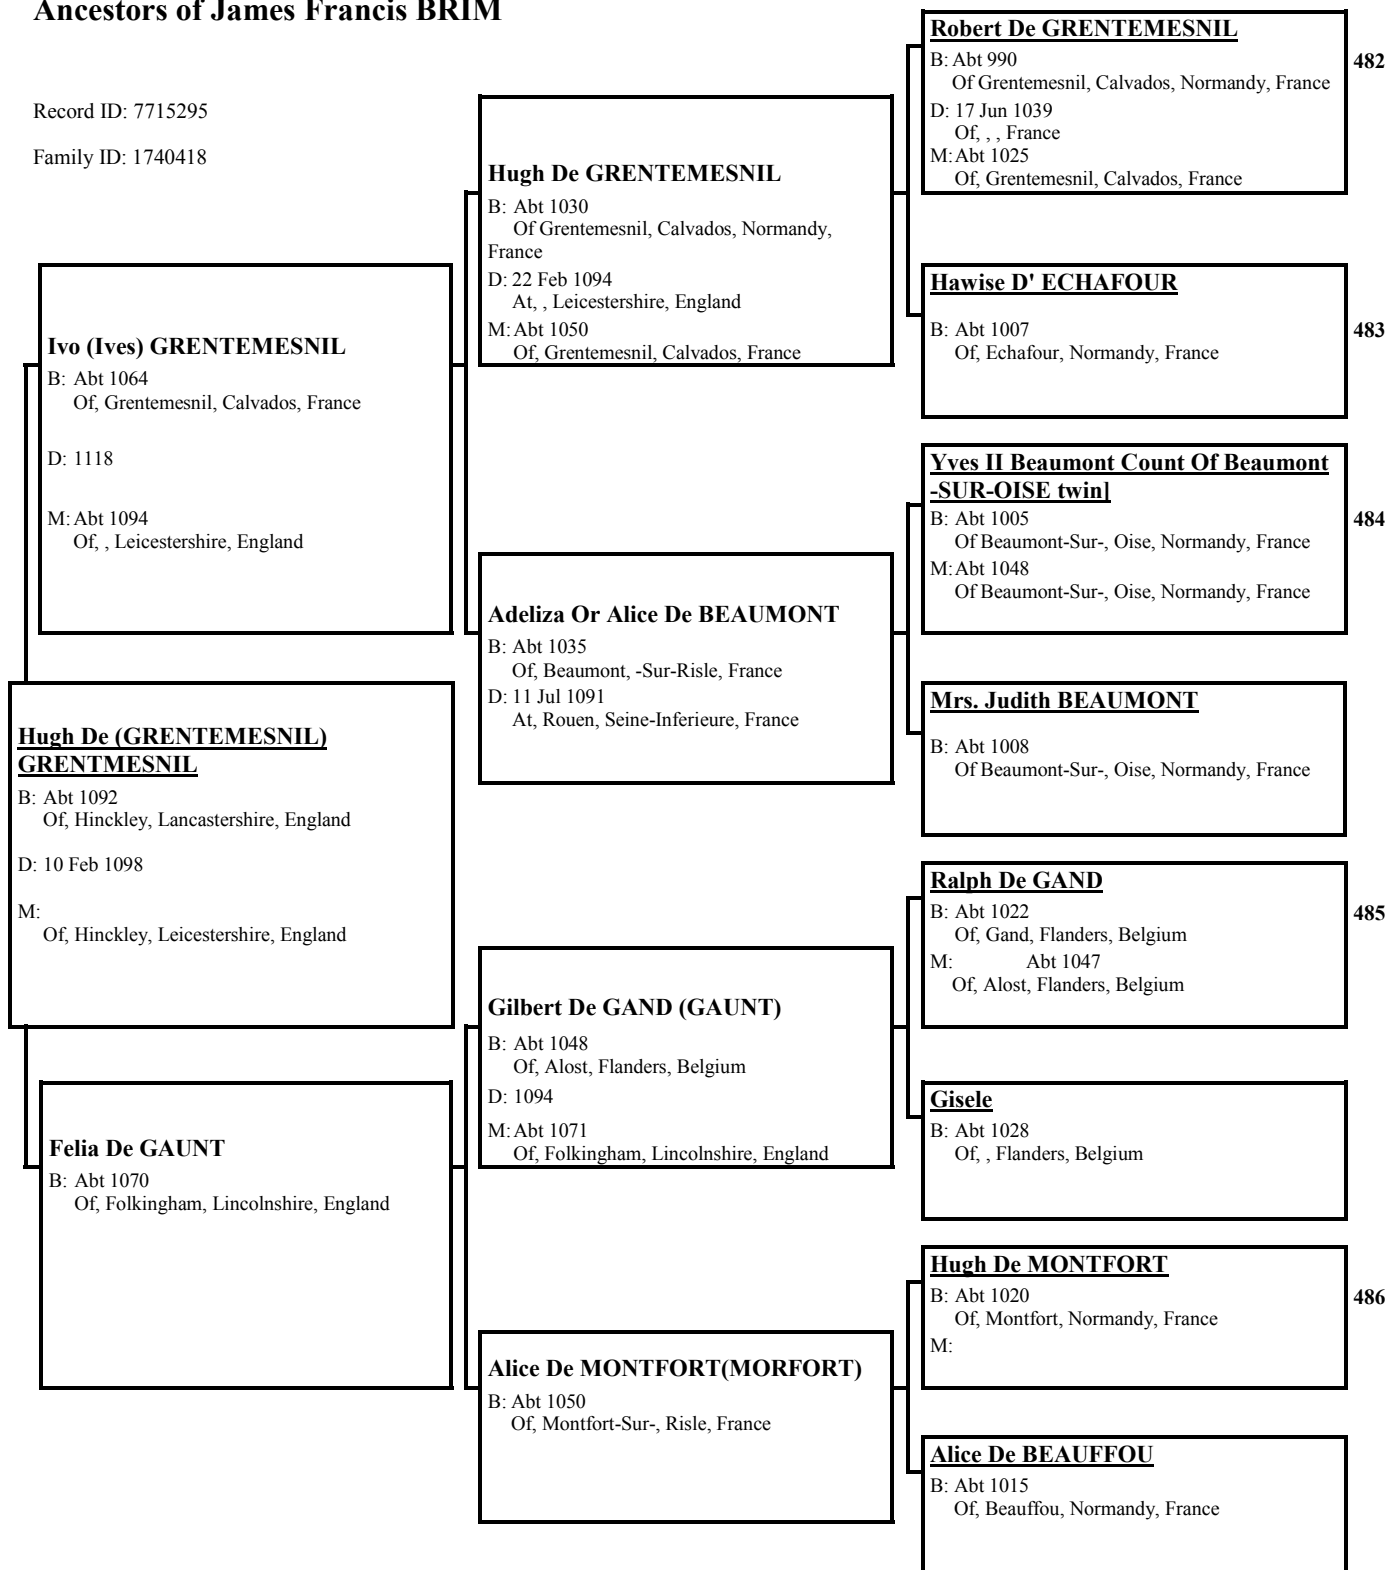

Ancestors of James Francis BRIM

Record ID: 7715295

Family ID: 1740418

452