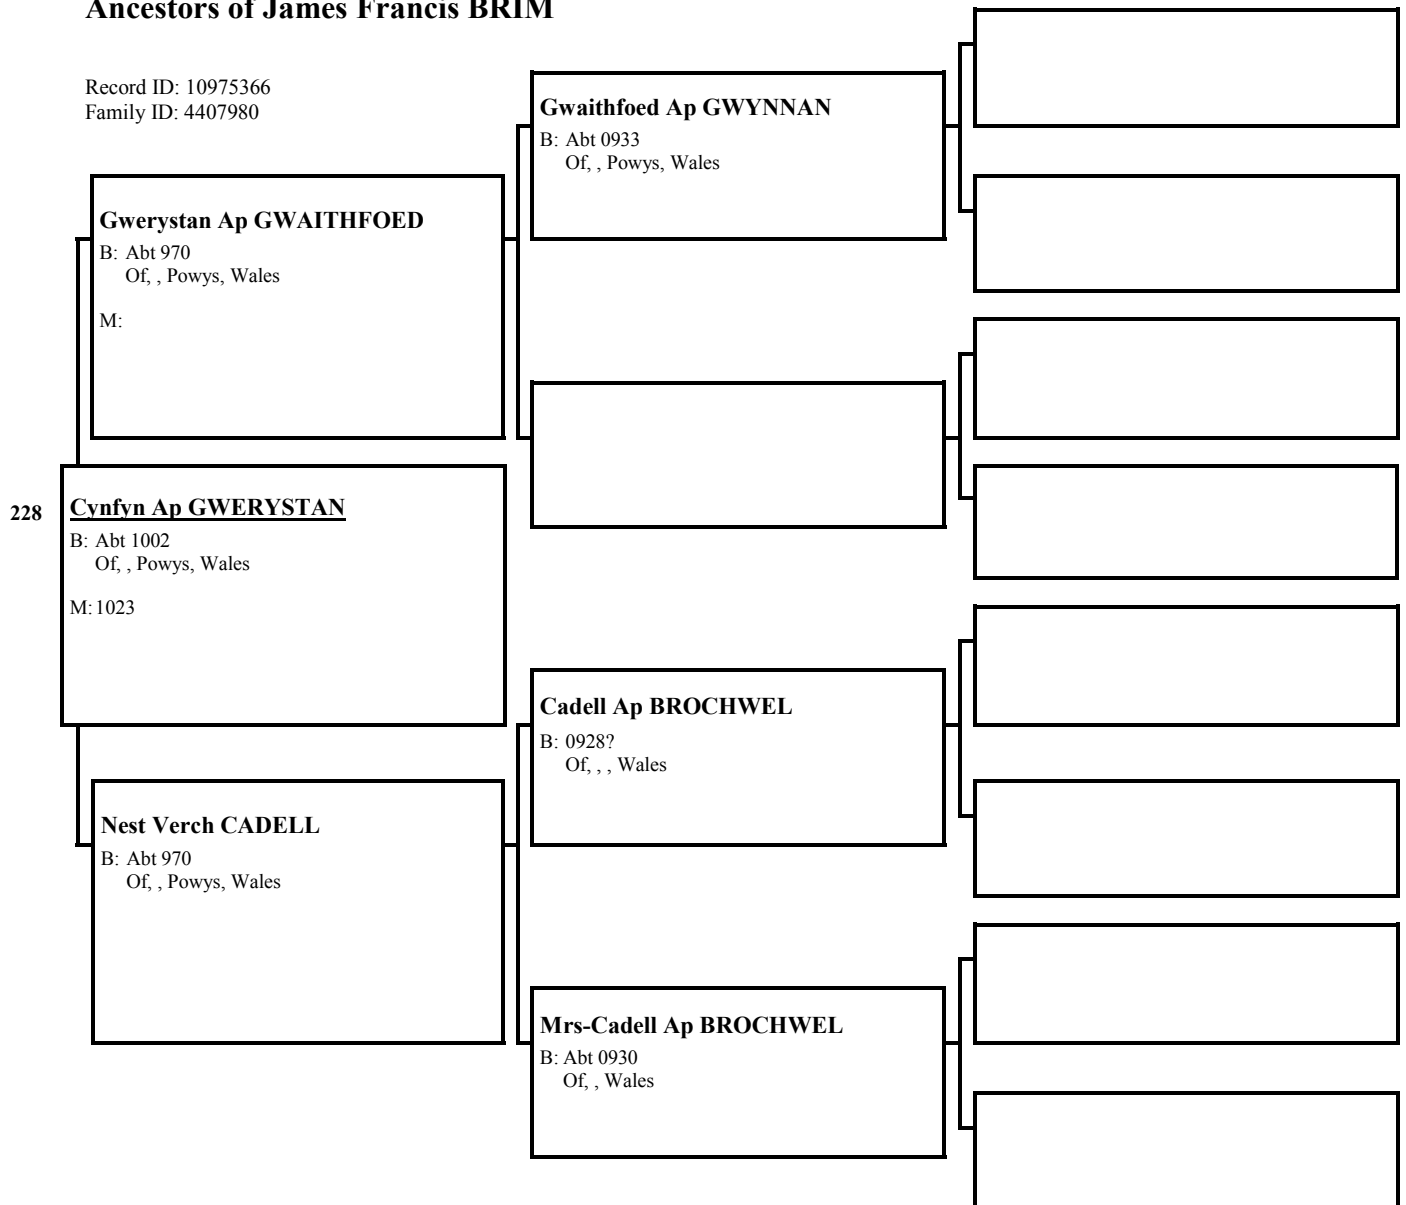

Tegid
B: Abt 0314
Of, , Wales

Ancestors of James Francis BRIM

Record ID: 10975397
Family ID: 4407987

228

Ancestors of James Francis BRIM

Record ID: 10975366
 Family ID: 4407980

Ancestors of James Francis BRIM