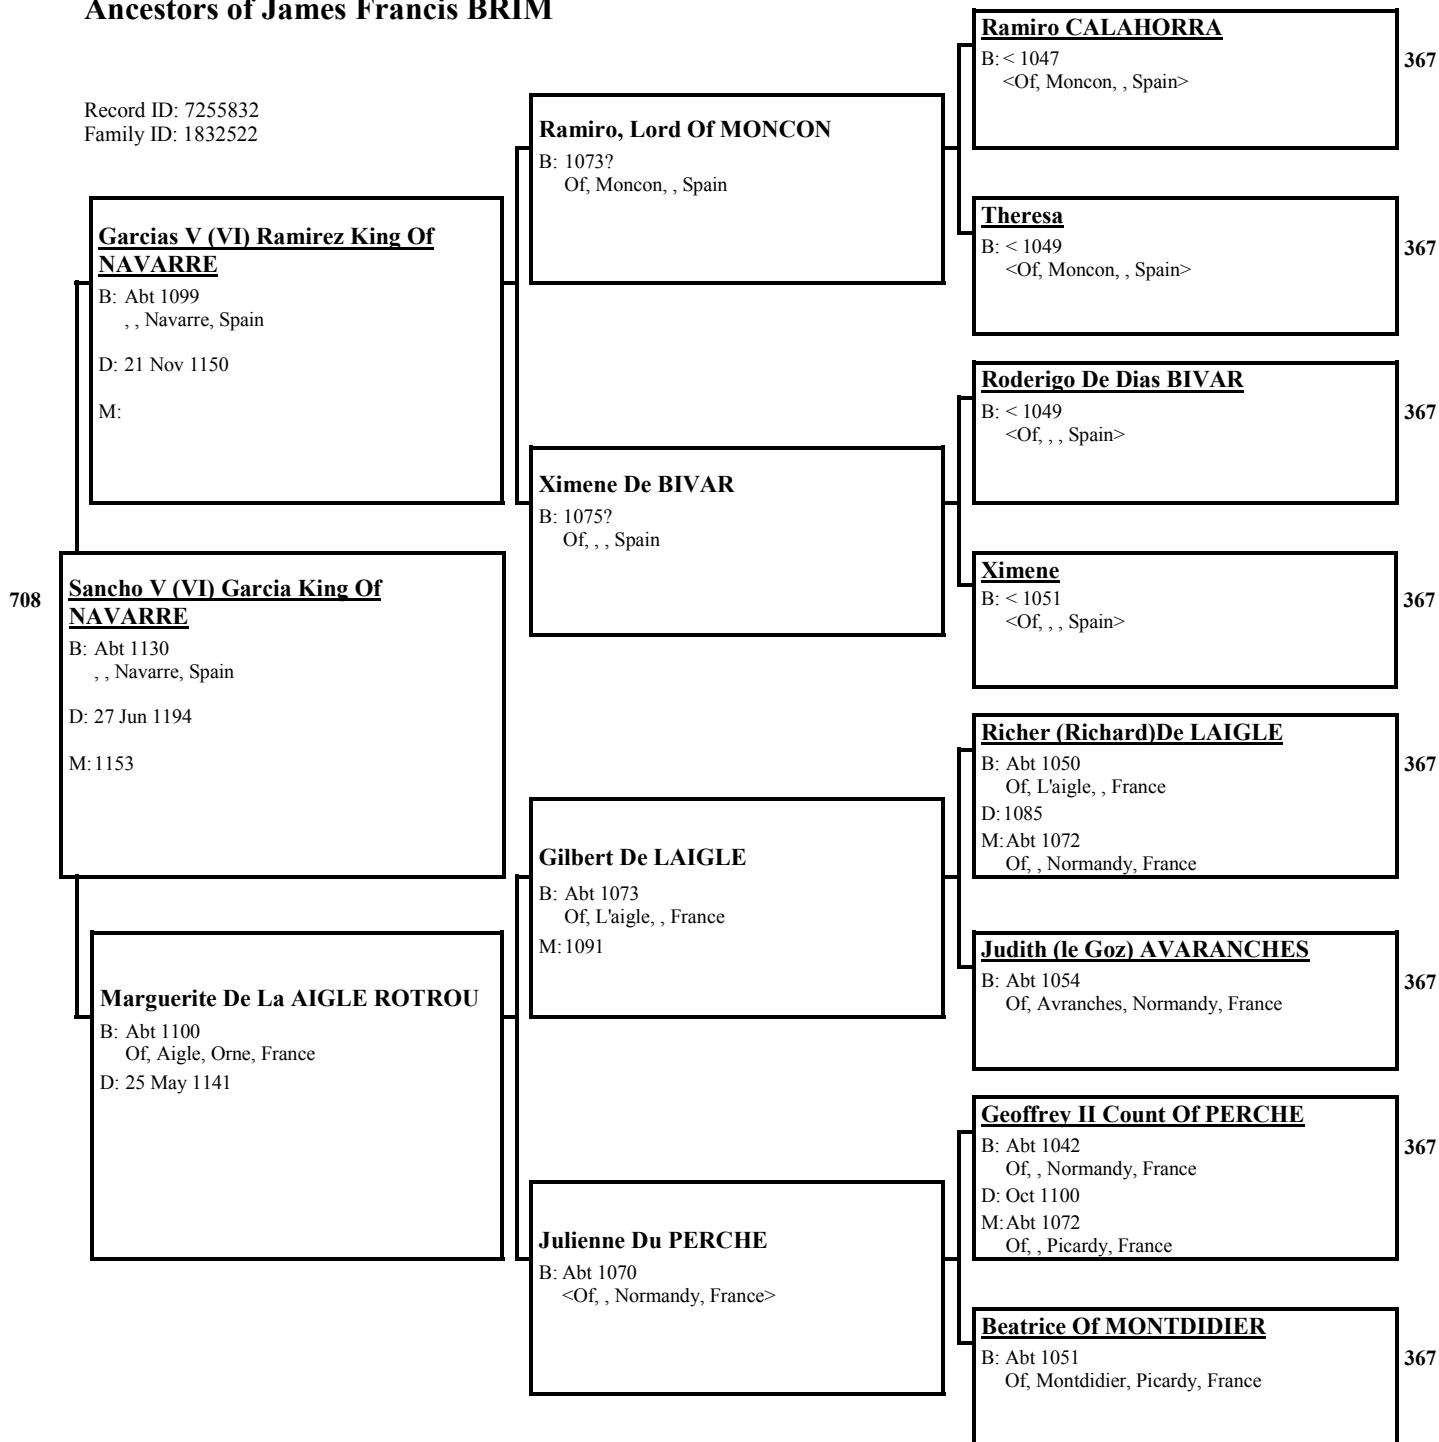

Ancestors of James Francis BRIM

Record ID: 7255832
Family ID: 1832522