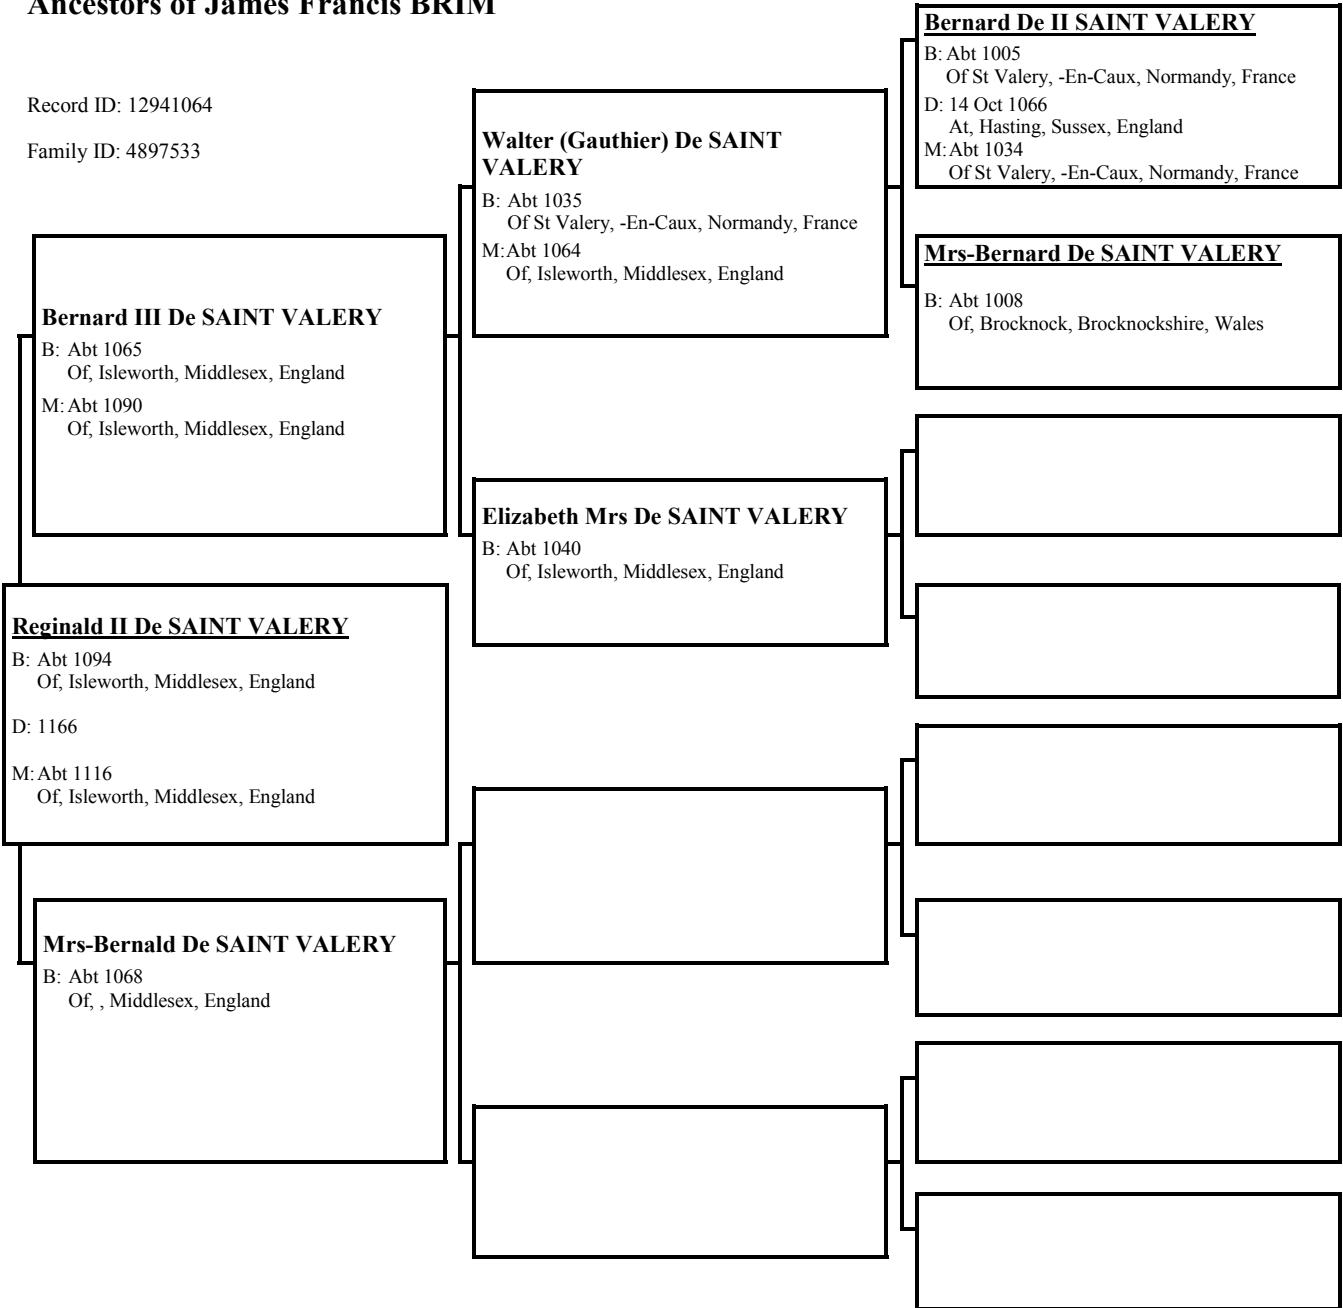

Ancestors of James Francis BRIM

Record ID: 12941064

Family ID: 4897533

349

356