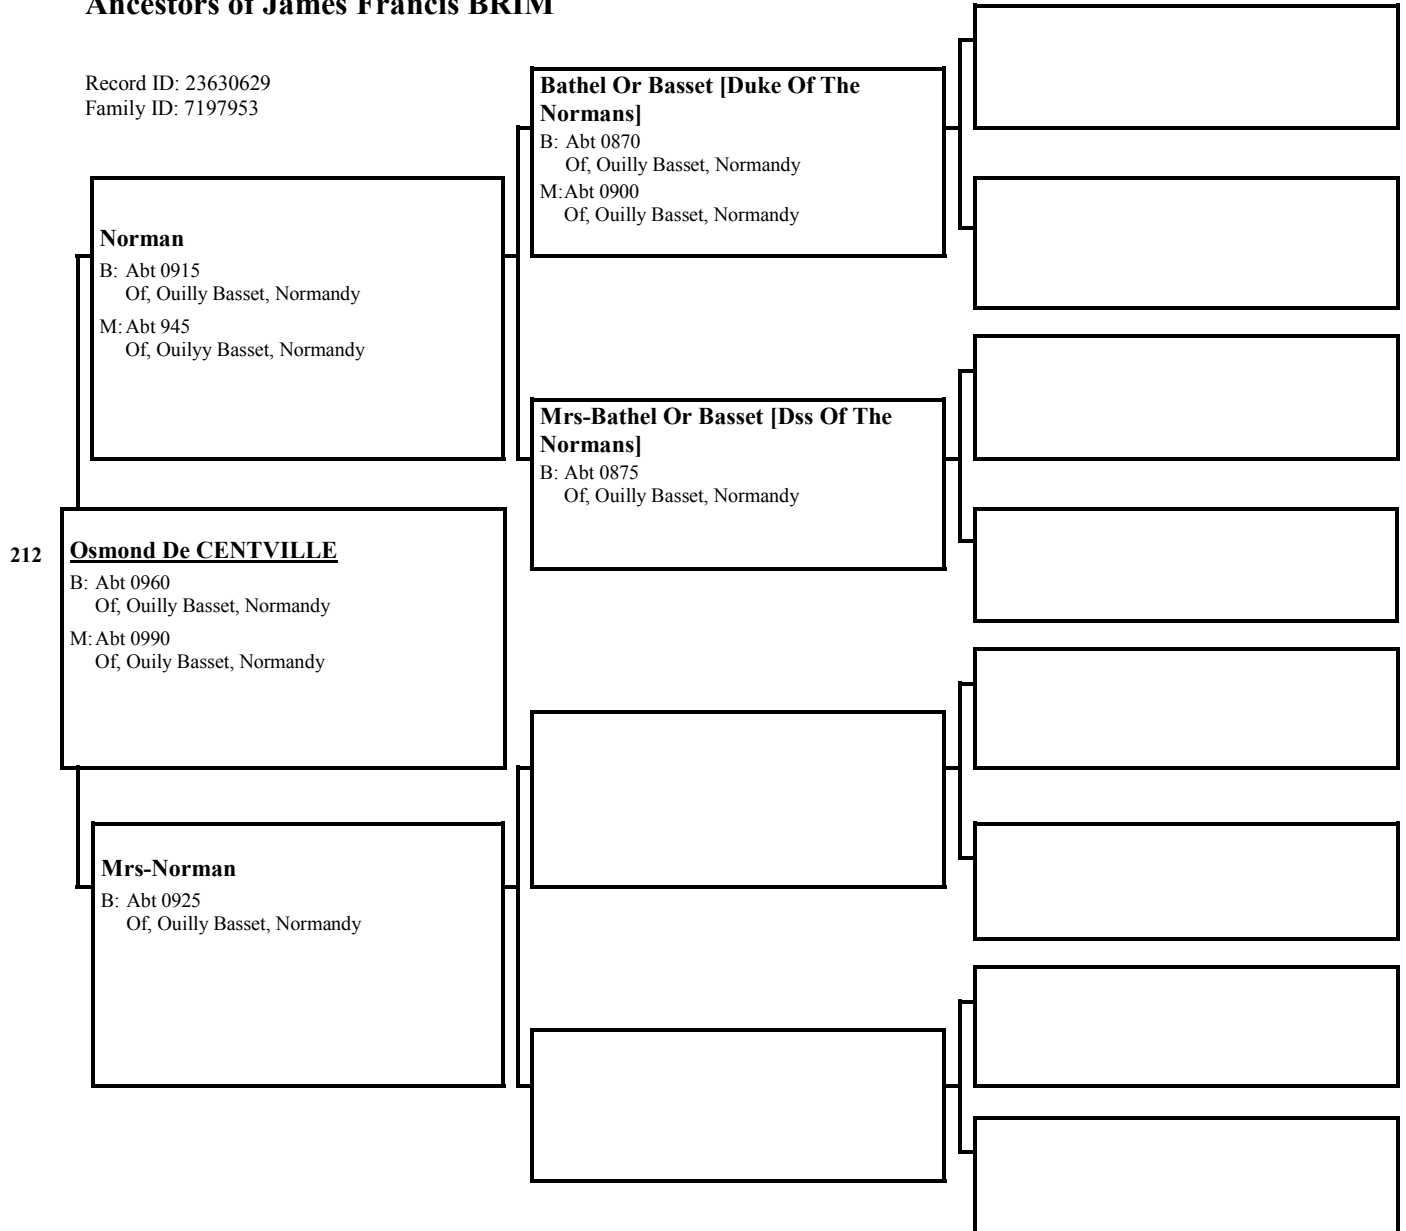

Ancestors of James Francis BRIM

Record ID: 23630629
Family ID: 7197953