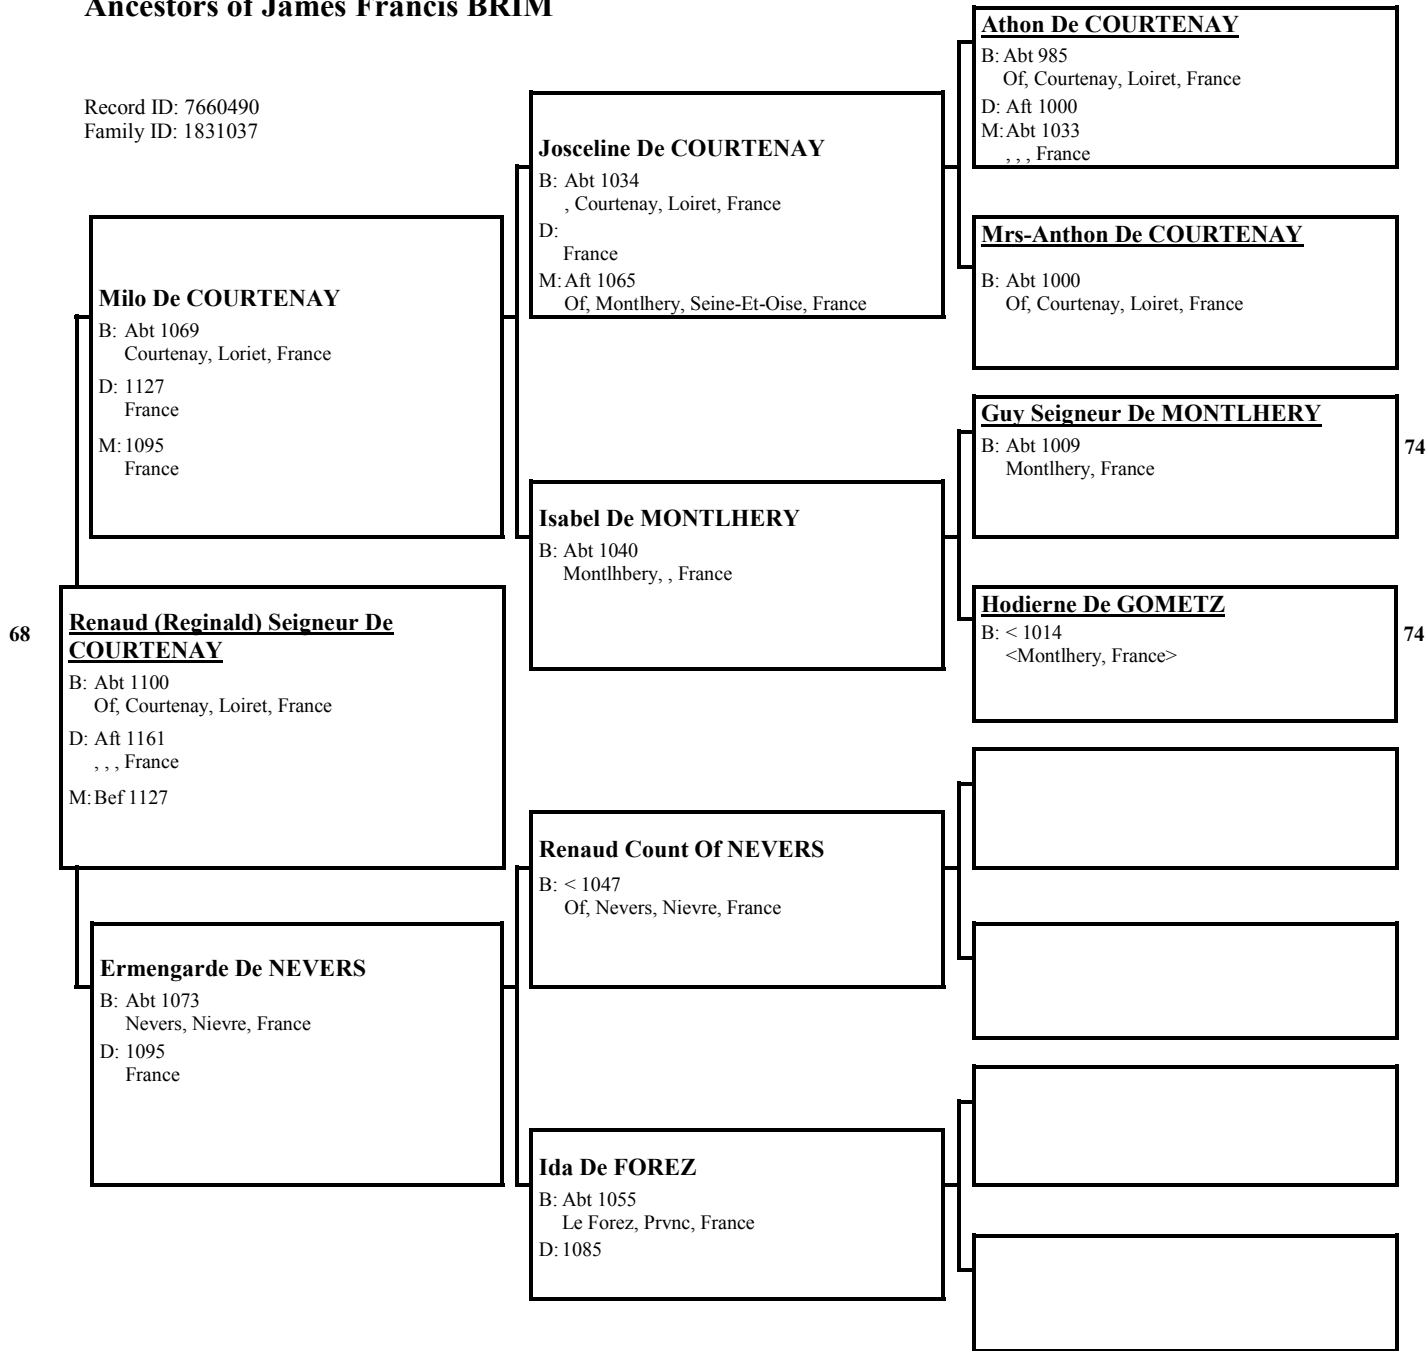

Ancestors of James Francis BRIM

Record ID: 7660490
Family ID: 1831037