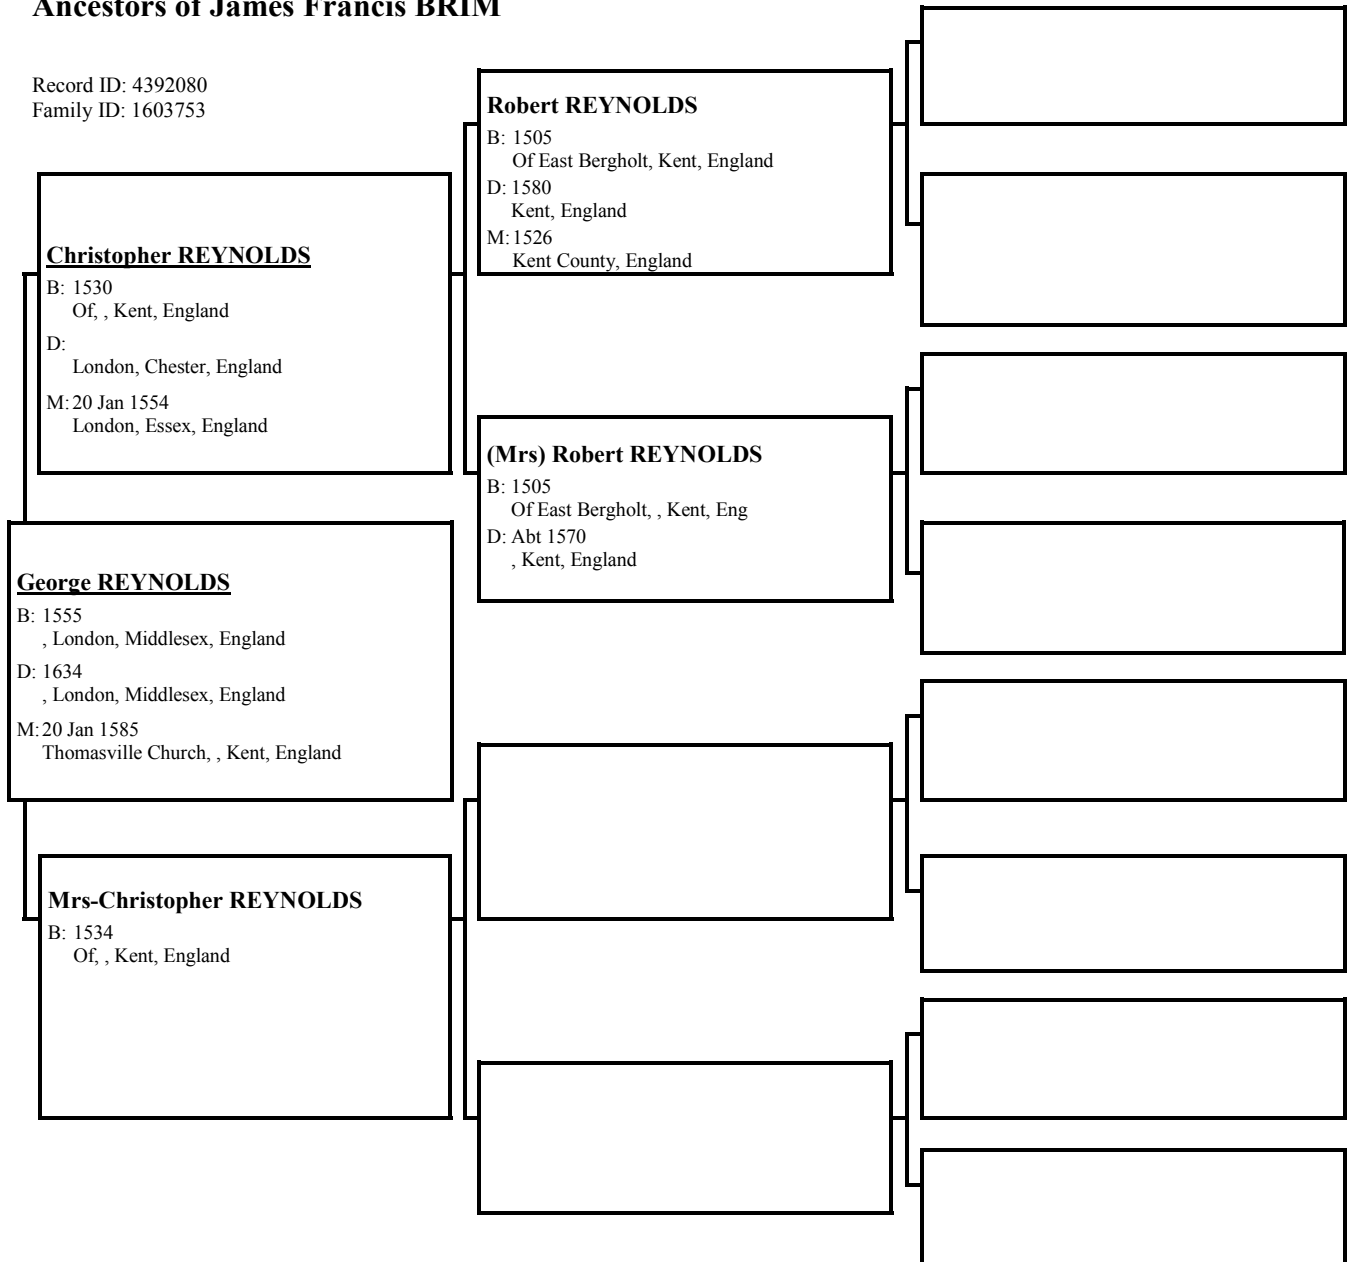

Ancestors of James Francis BRIM

Record ID: 4392080
Family ID: 1603753

20