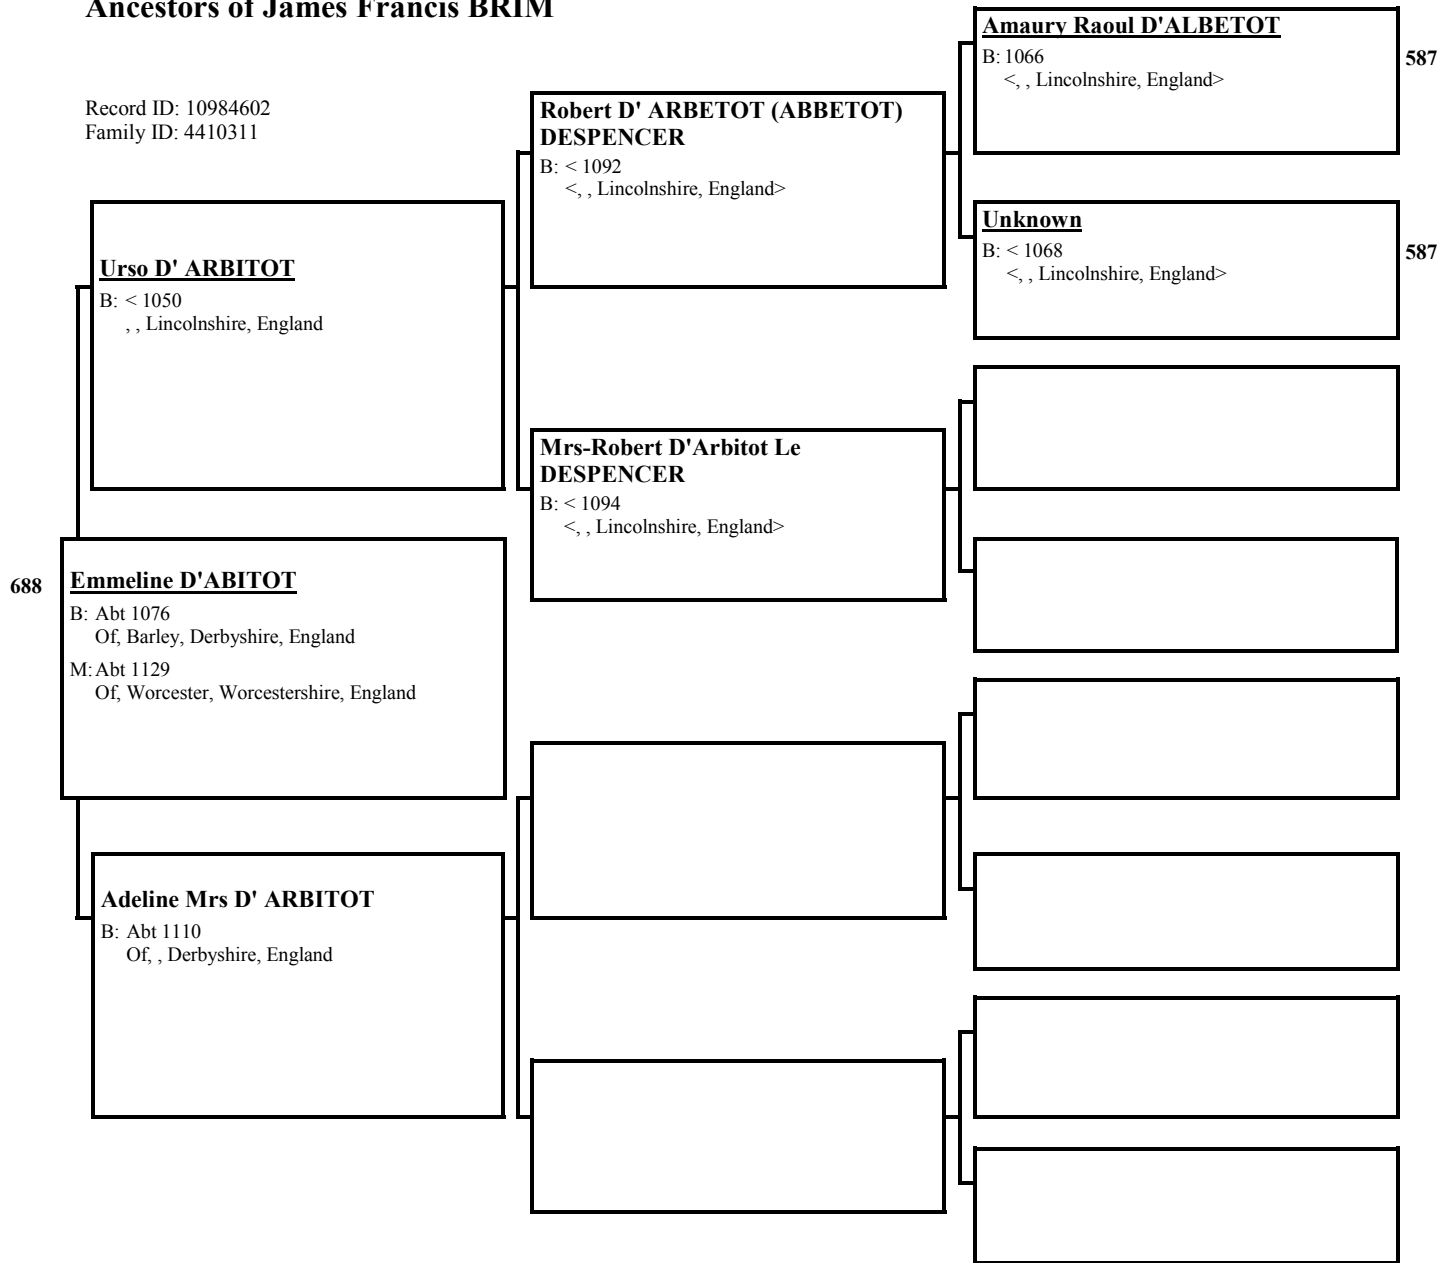

Ancestors of James Francis BRIM

Record ID: 10984602
Family ID: 4410311