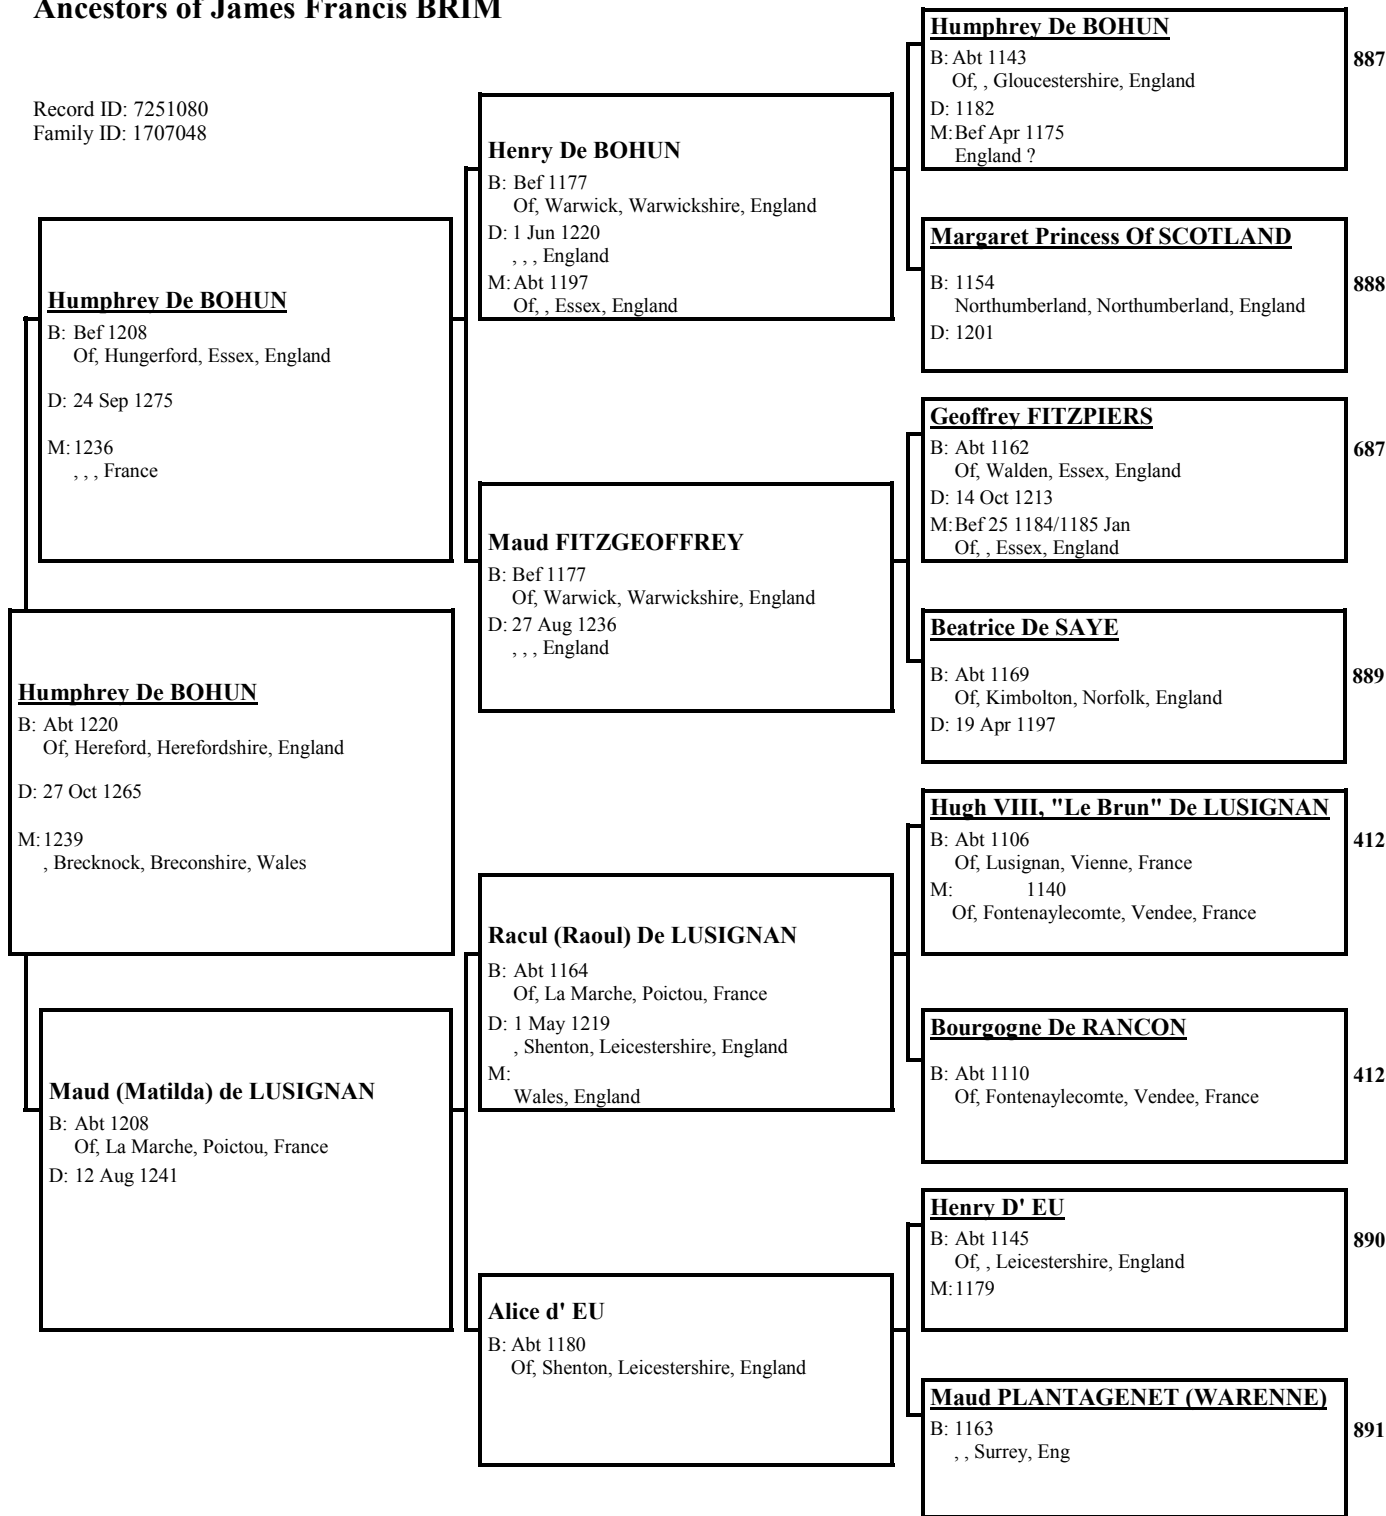

Ancestors of James Francis BRIM

Record ID: 7251080
Family ID: 1707048

875