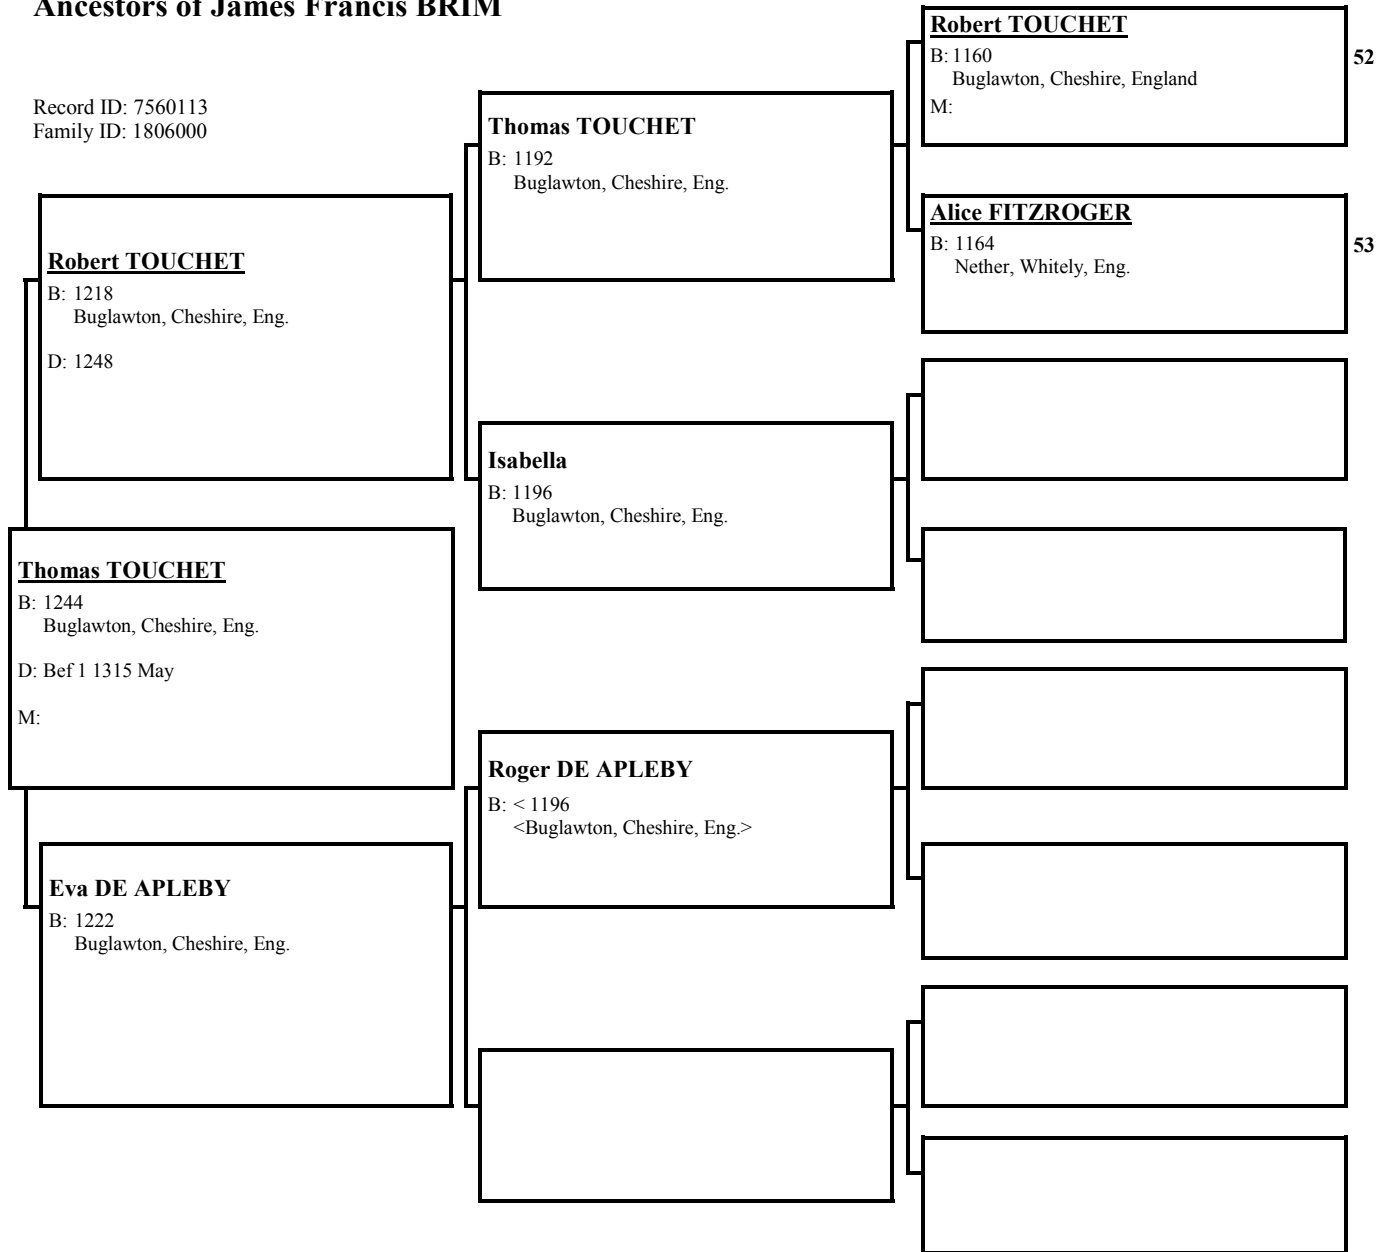

Ancestors of James Francis BRIM

Record ID: 7560113
Family ID: 1806000

47