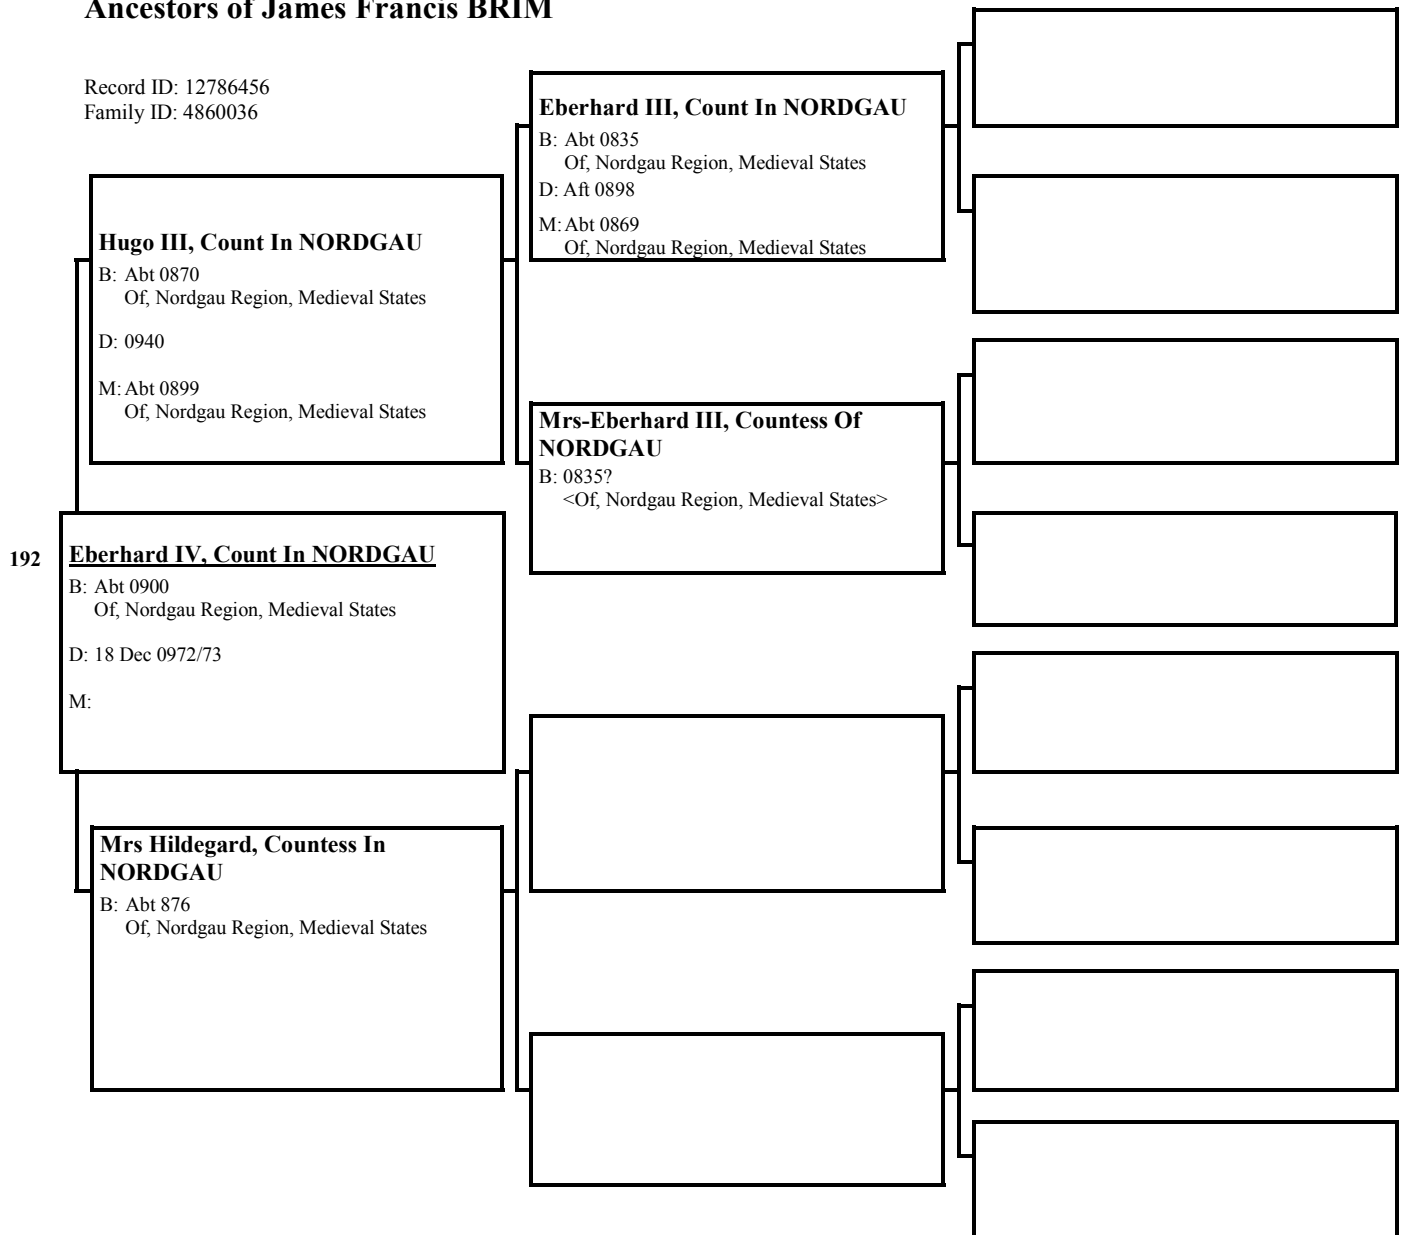

Ancestors of James Francis BRIM

Record ID: 12786457
Family ID: 4860036

**Wigerich, Count Palatine Of
LUXEMBOURG**

B: 0886?
<Of, Luxembourg, Luxembourg,
Luxembourg>

192 **Luitgard, Countess Of LUXEMBOURG**