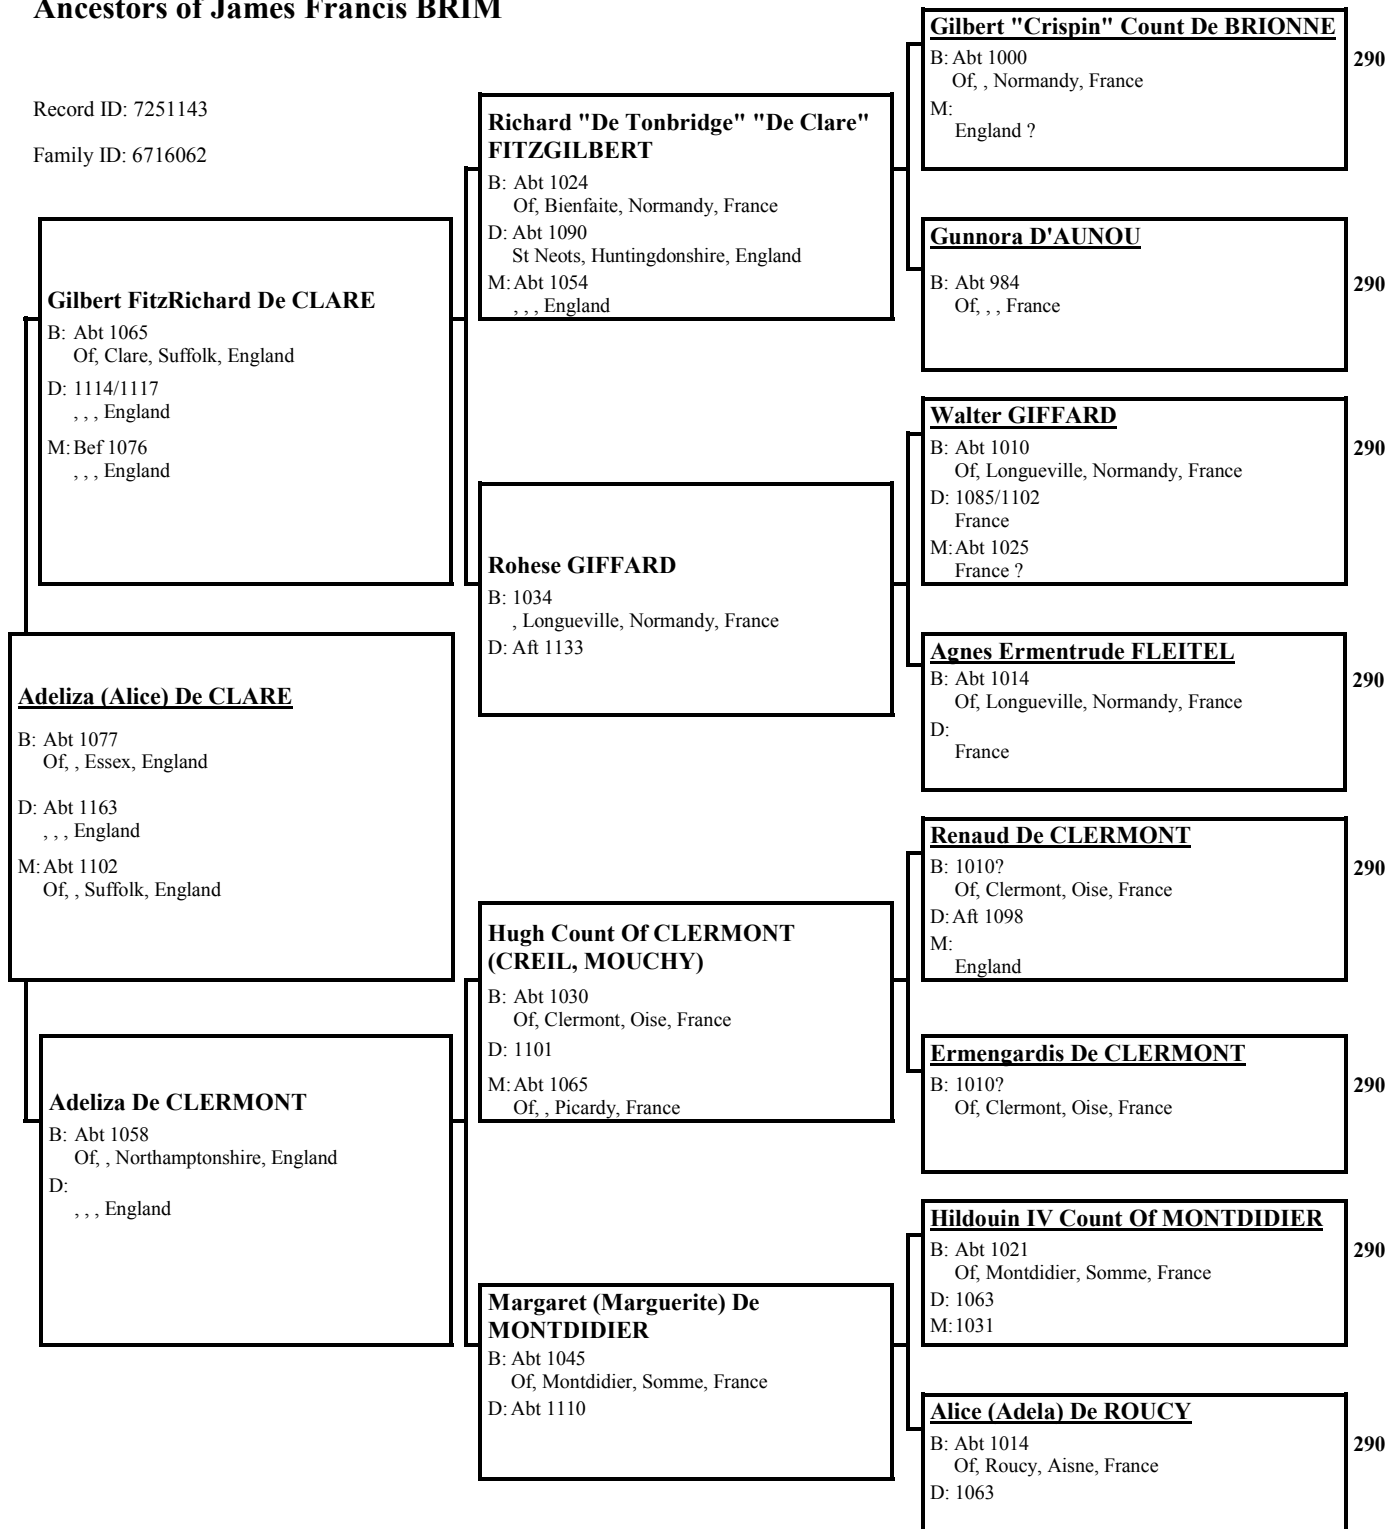

Ancestors of James Francis BRIM

Record ID: 7251143

Family ID: 6716062

403