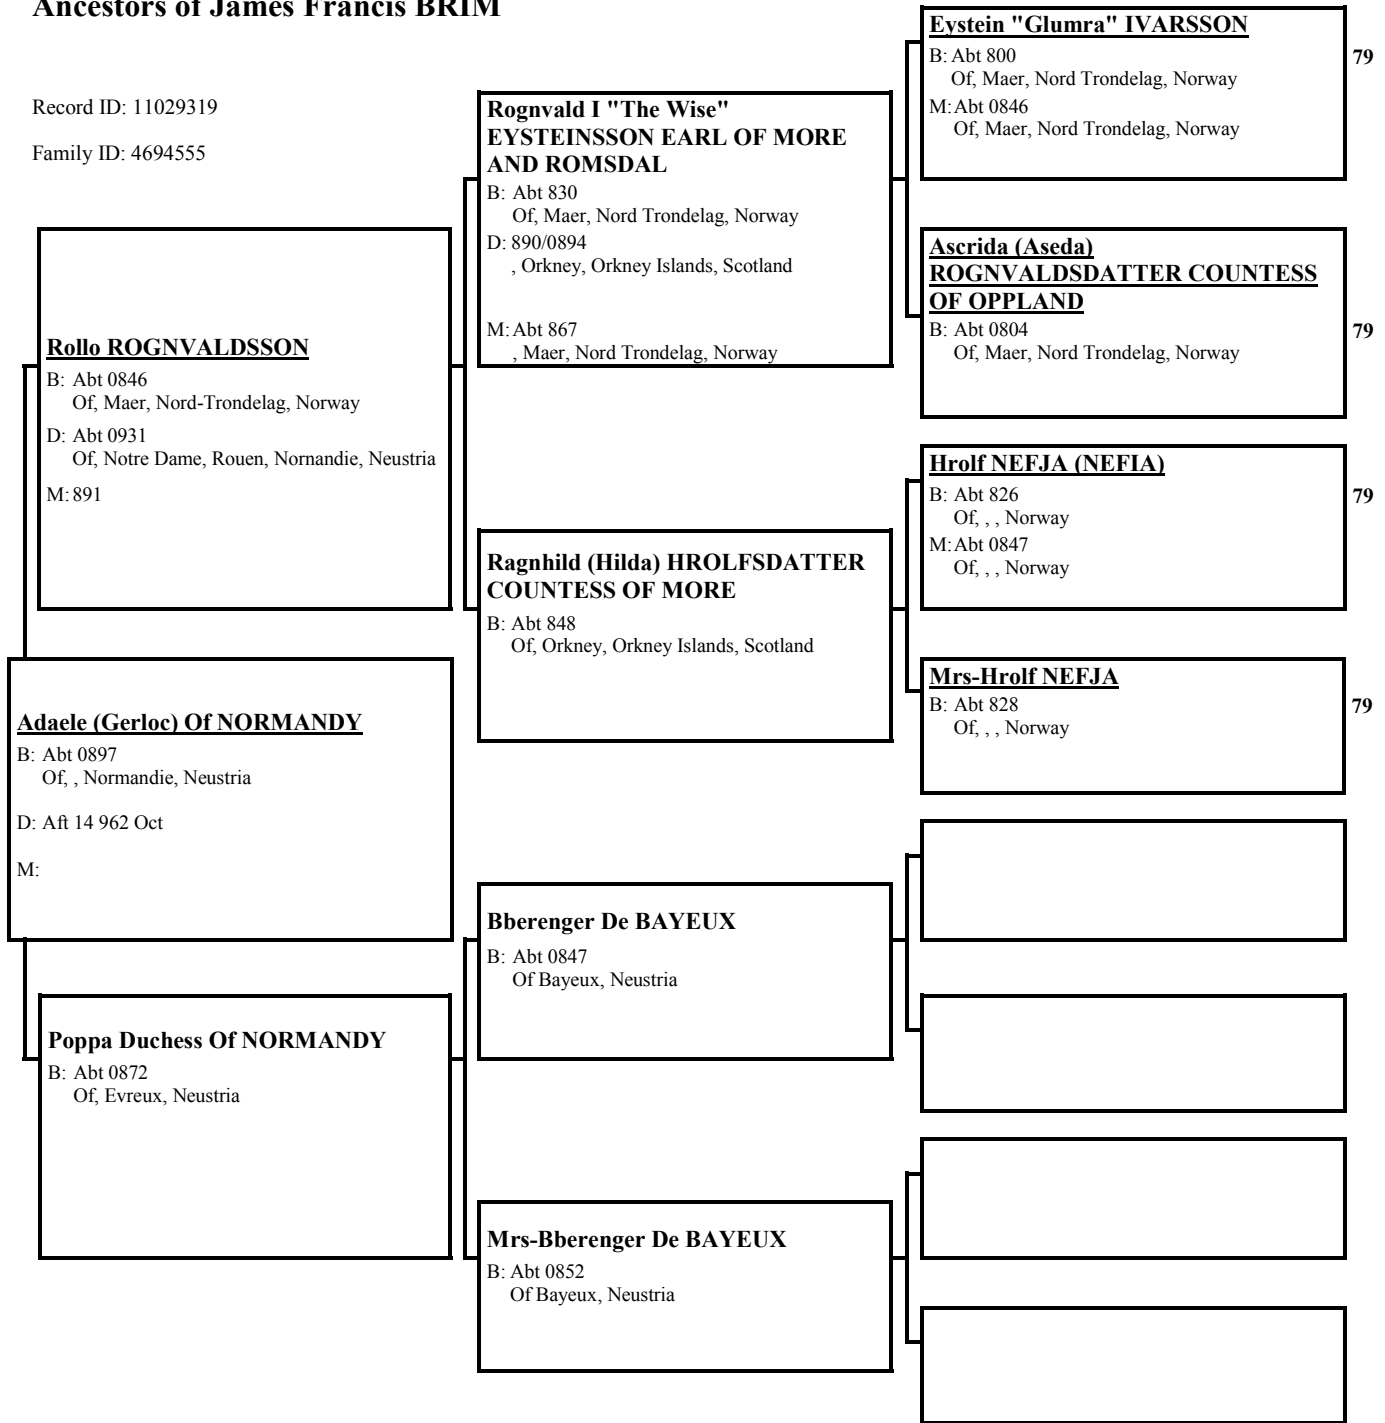

Ancestors of James Francis BRIM

Record ID: 11029319

Family ID: 4694555

111