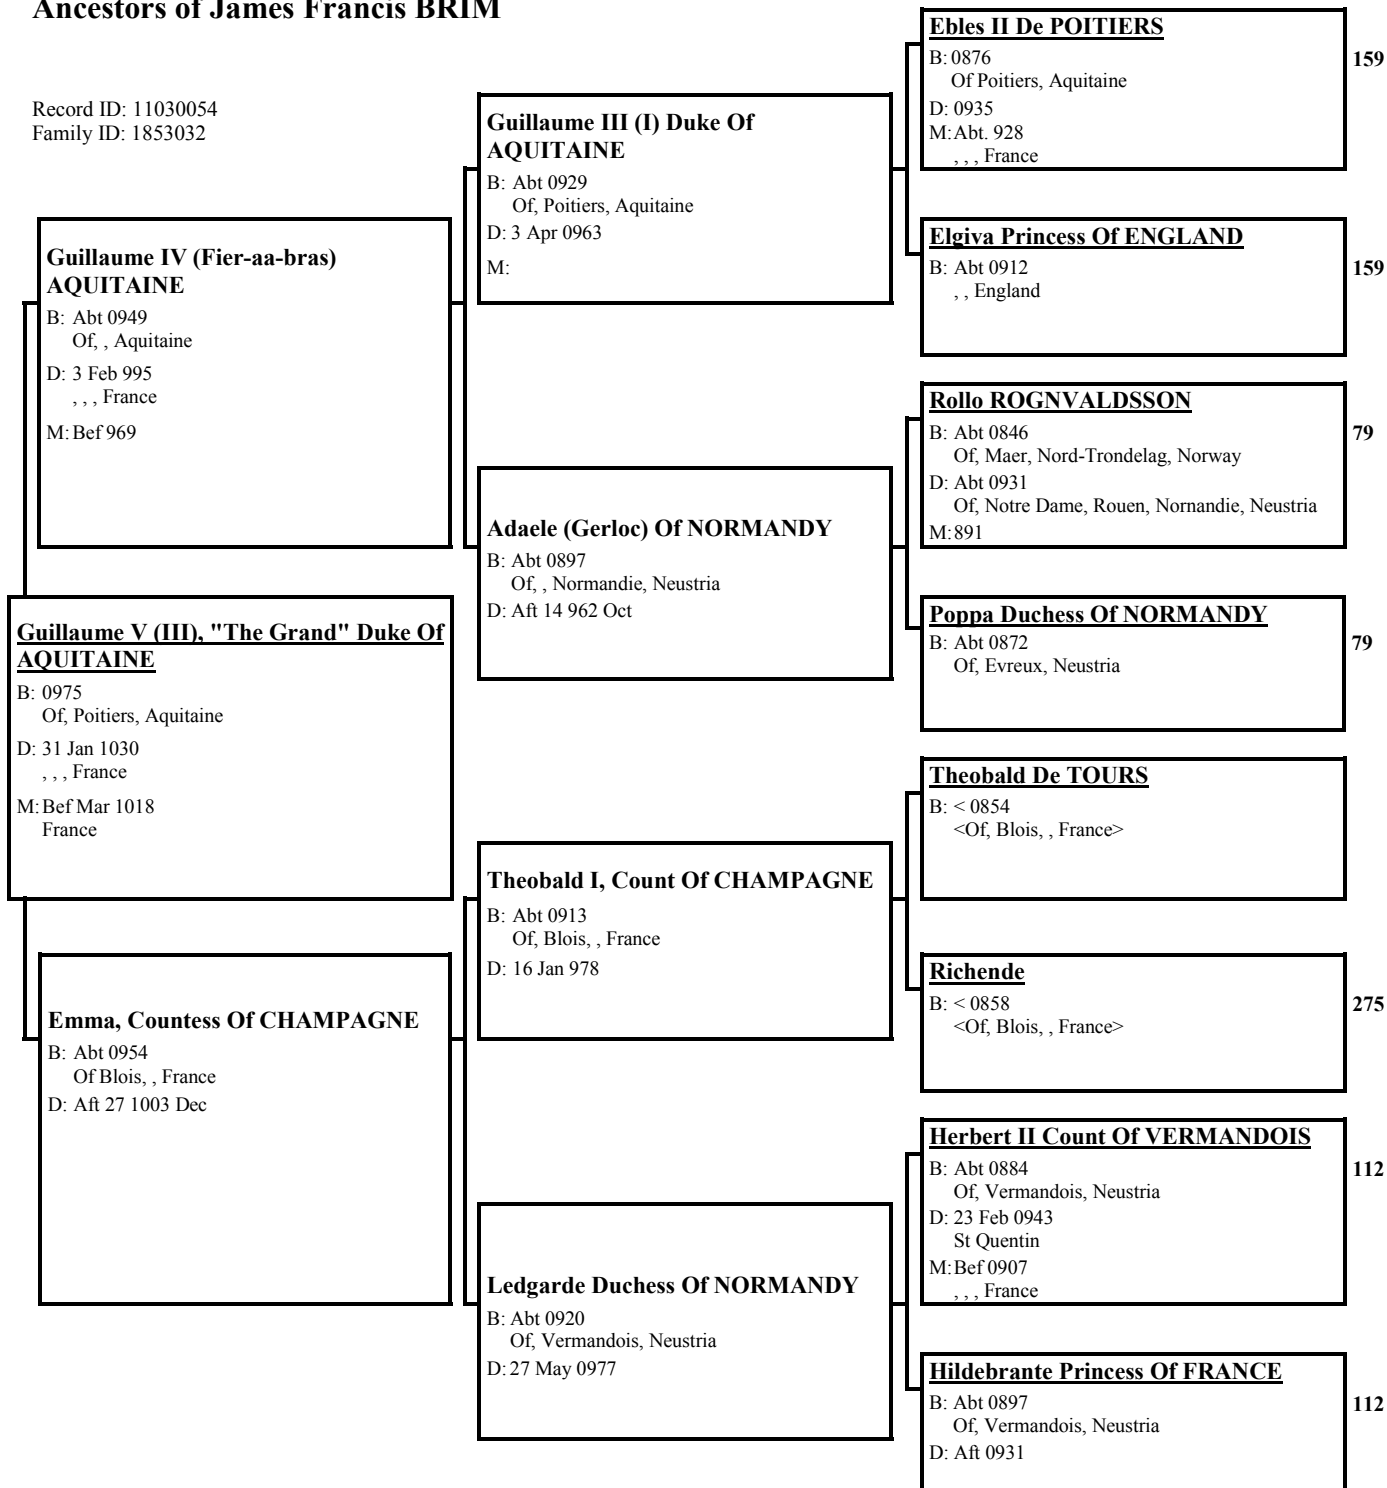

Ancestors of James Francis BRIM

Record ID: 11030054
Family ID: 1853032

264