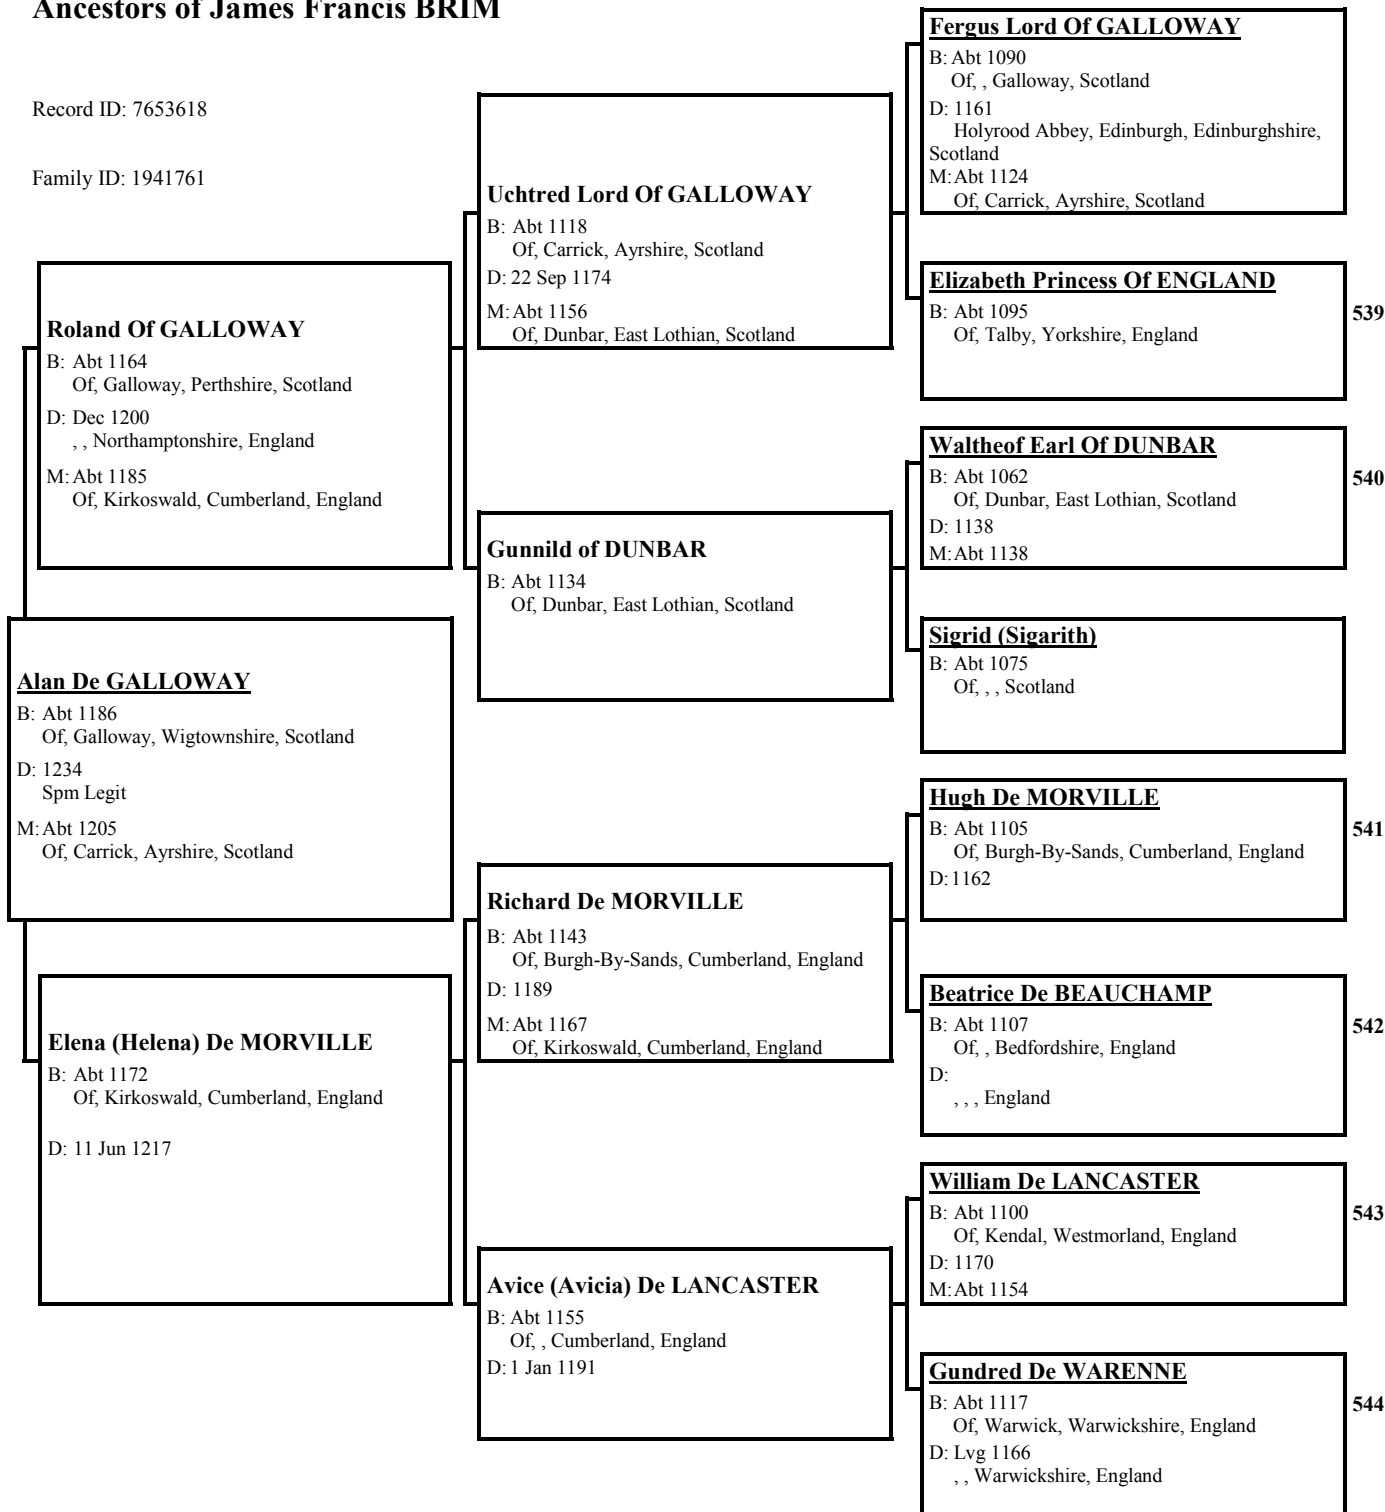

Ancestors of James Francis BRIM

Record ID: 7653618

Family ID: 1941761

529