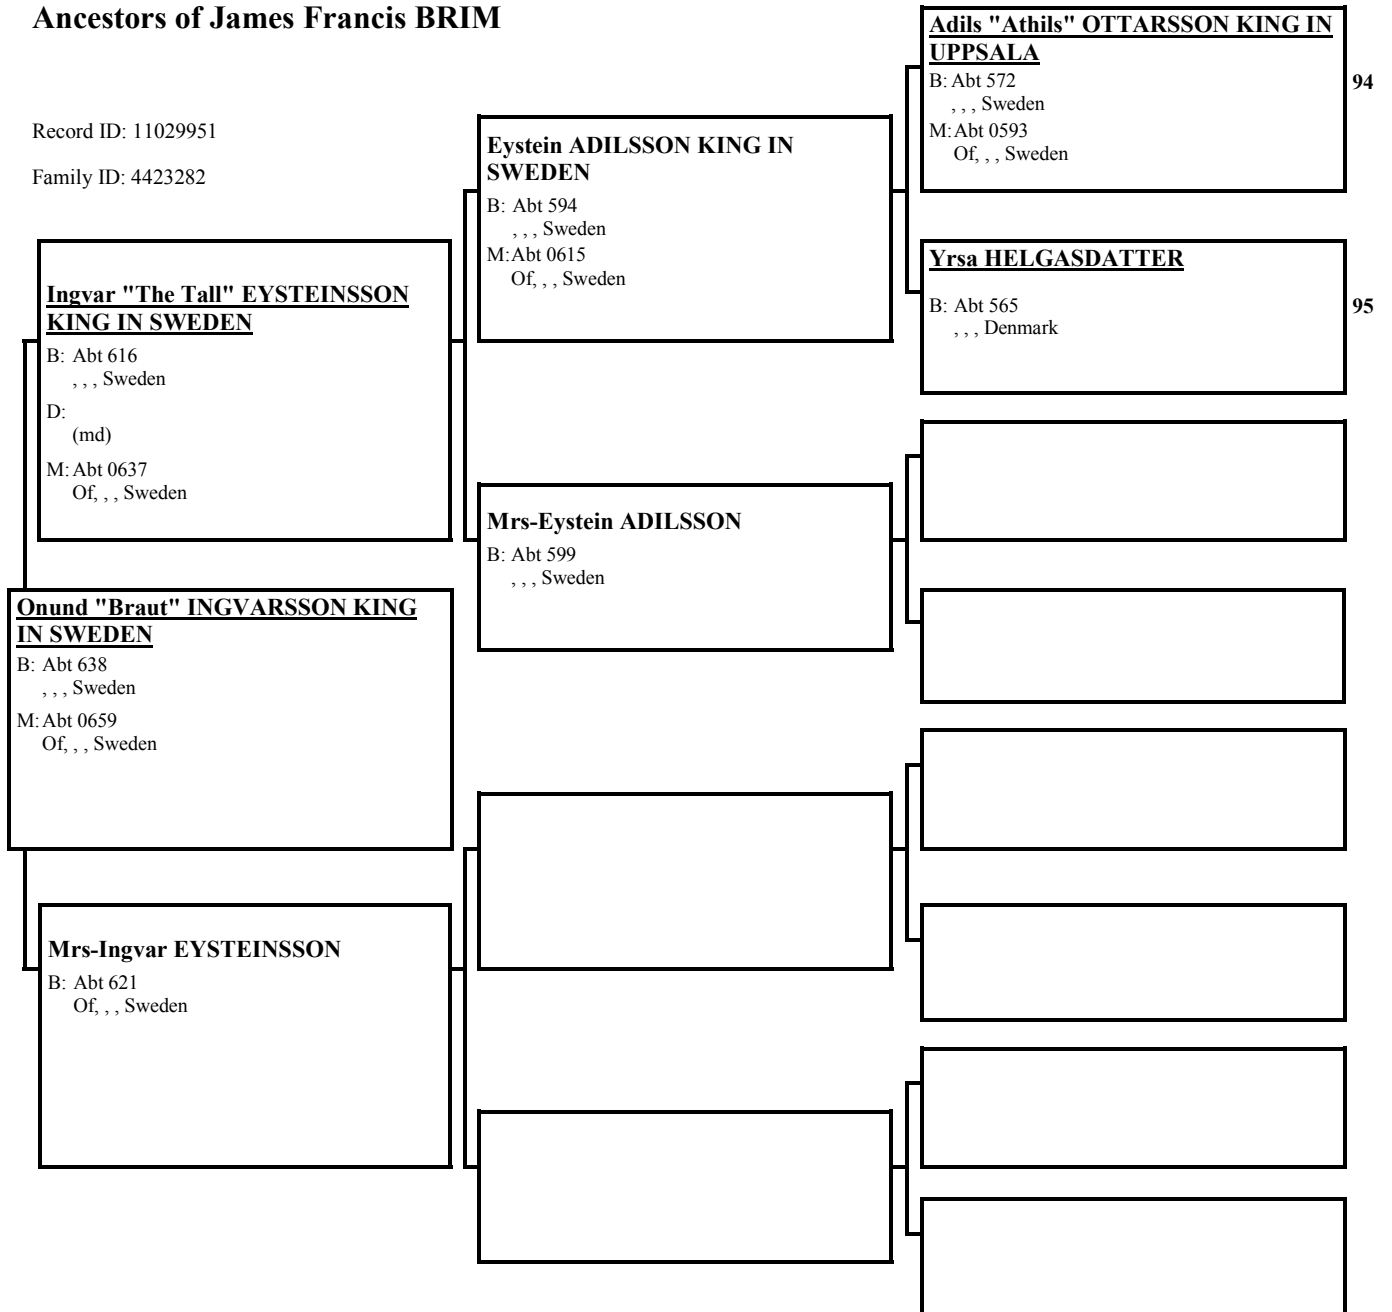

B: Abt 0715
Of, , Vestfold, Norway

Ancestors of James Francis BRIM

Record ID: 11029951

Family ID: 4423282

89

Ancestors of James Francis BRIM

Record ID: 11029953
Family ID: 4423283

Gautrek GAUTSSON