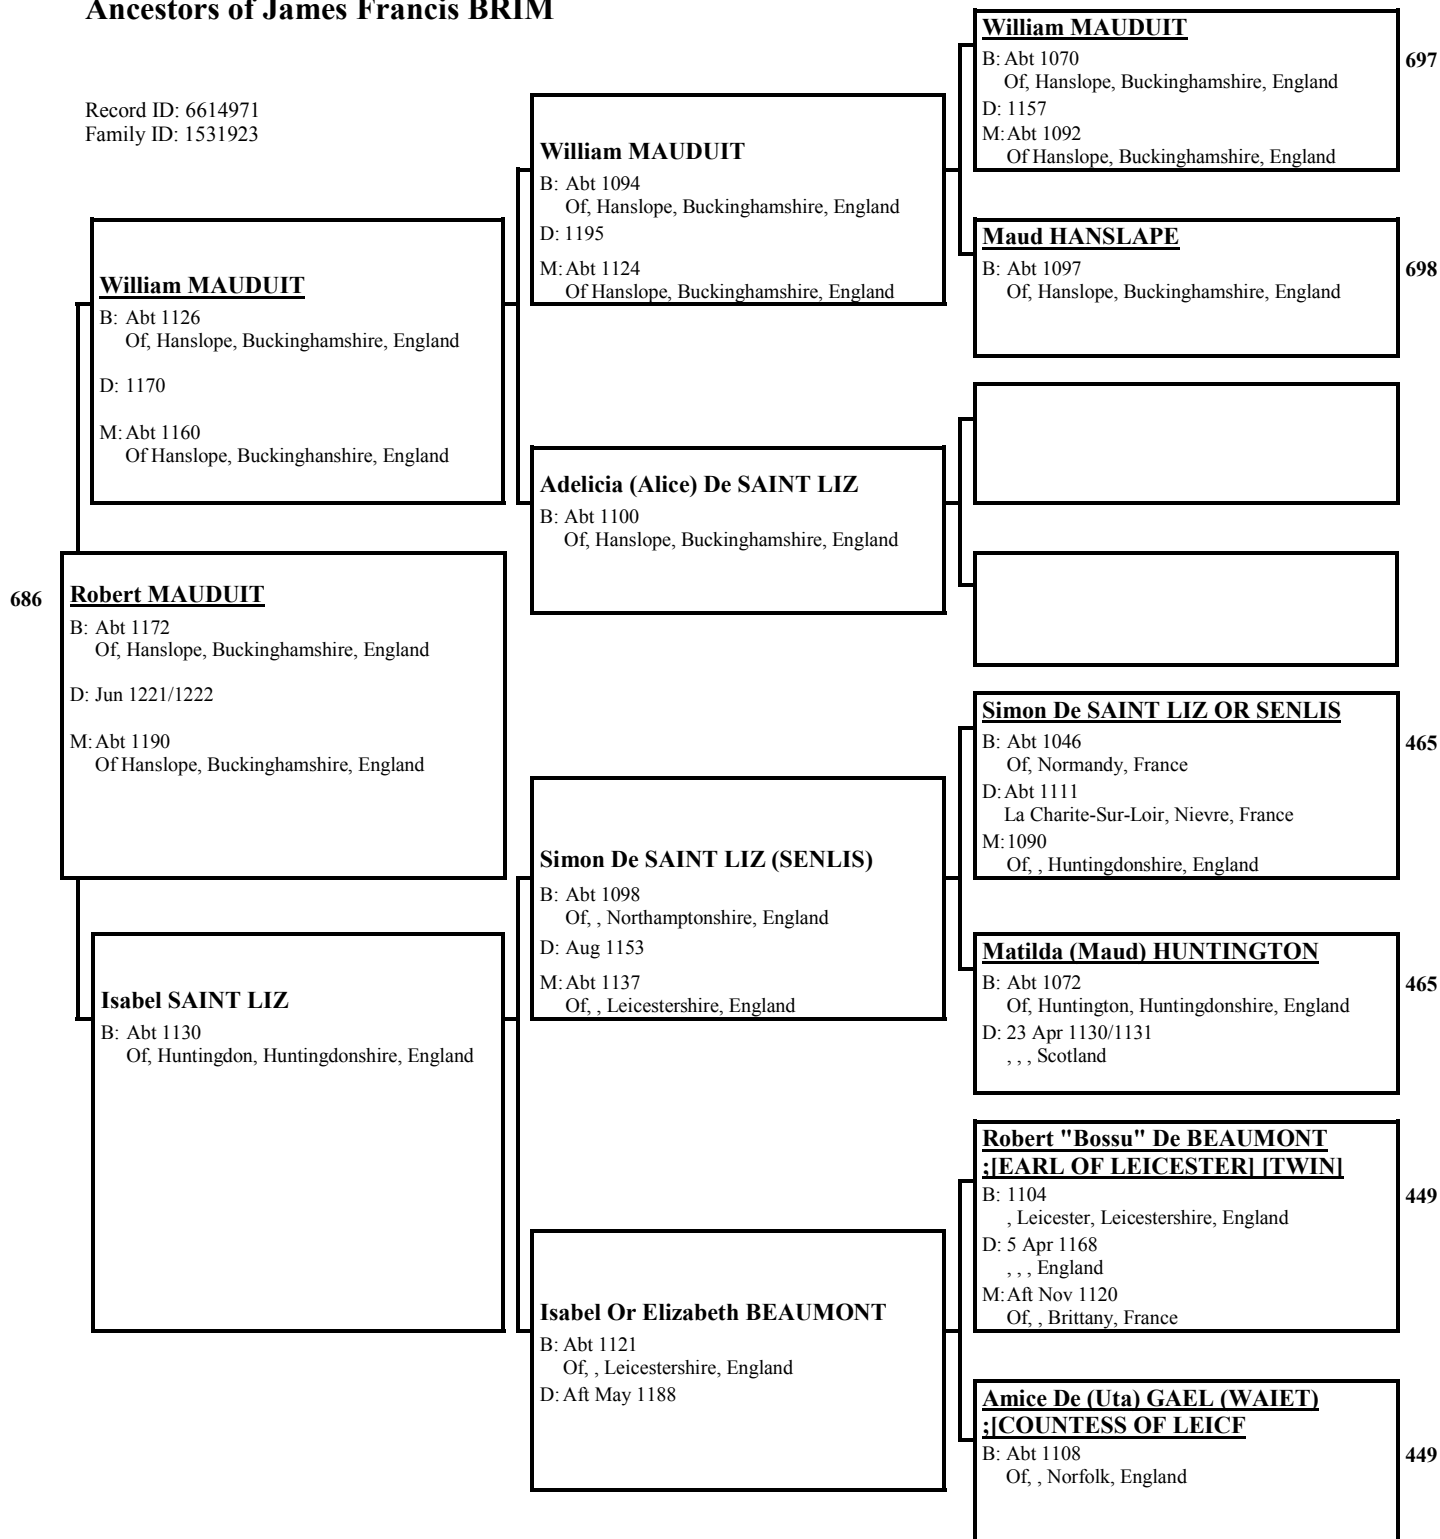

Ancestors of James Francis BRIM

Record ID: 6614971
Family ID: 1531923