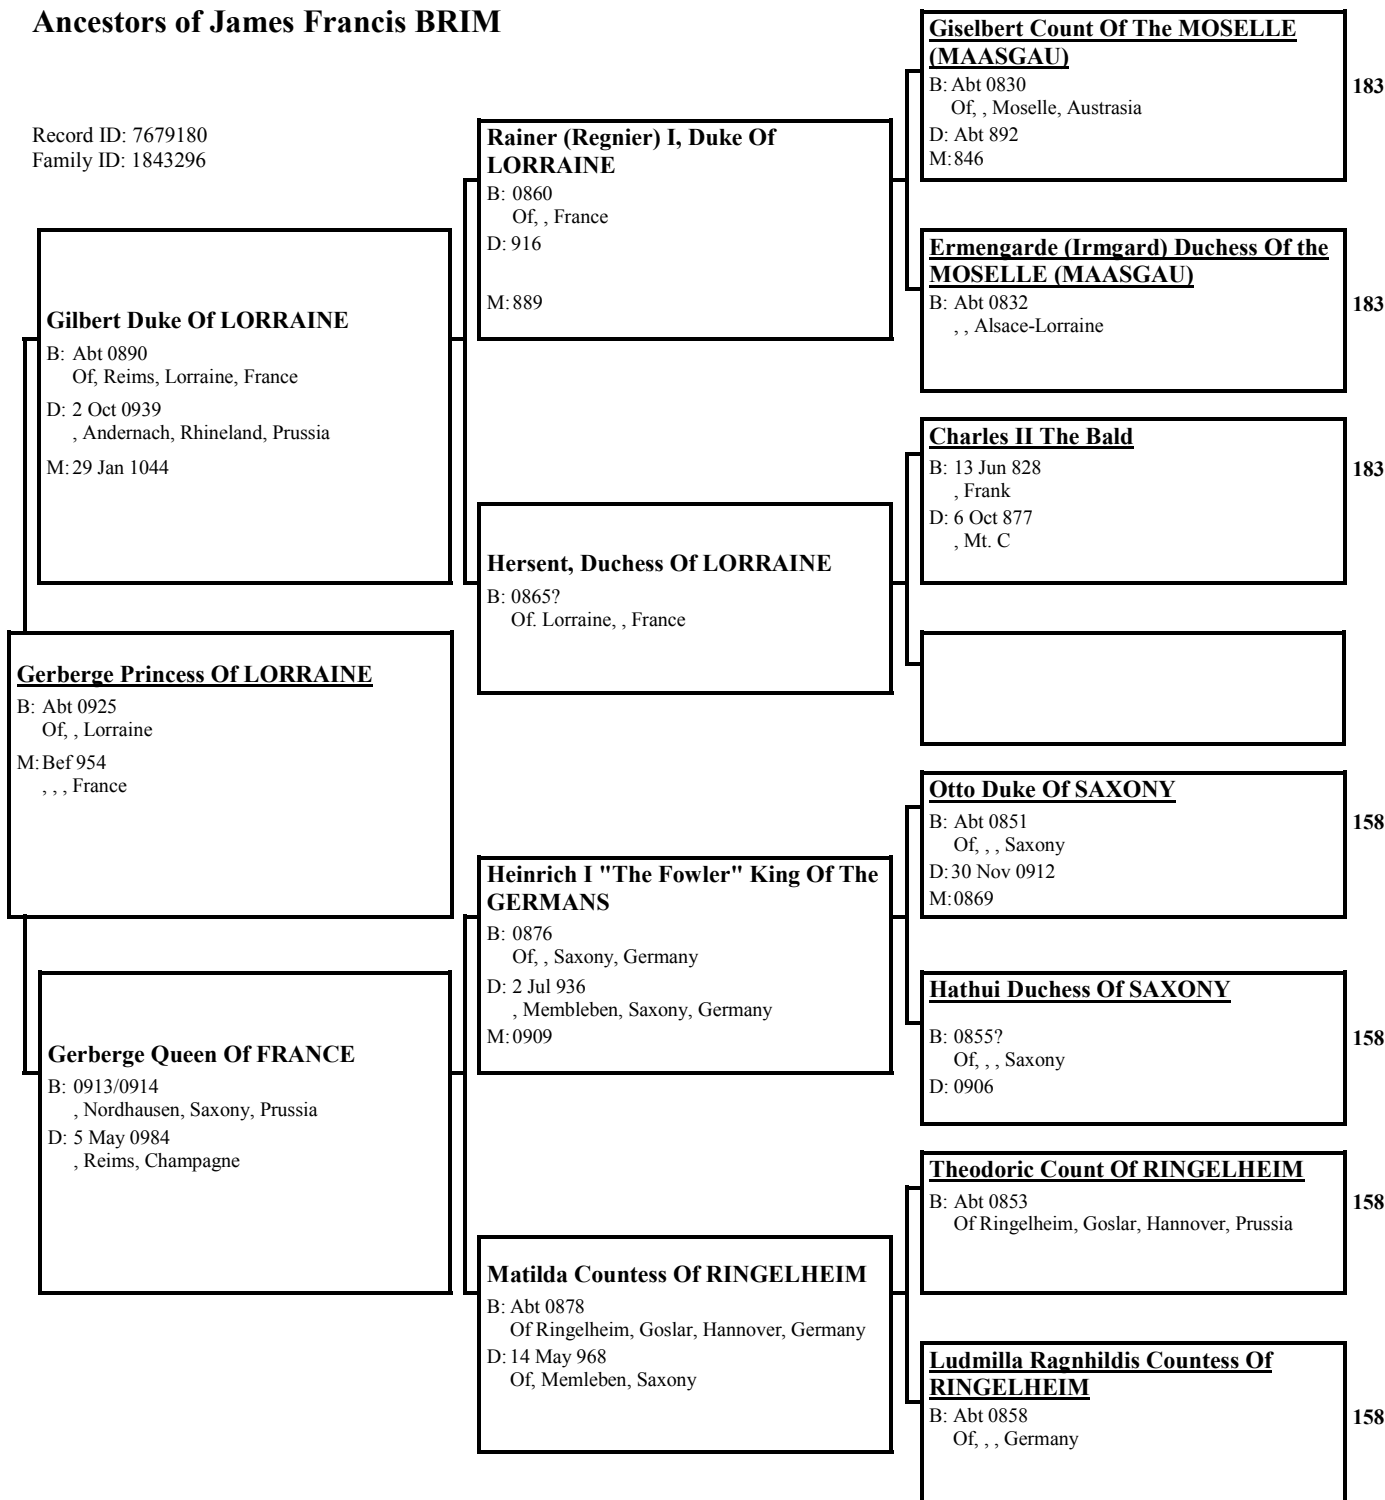

Ancestors of James Francis BRIM

Record ID: 7679180
Family ID: 1843296

306