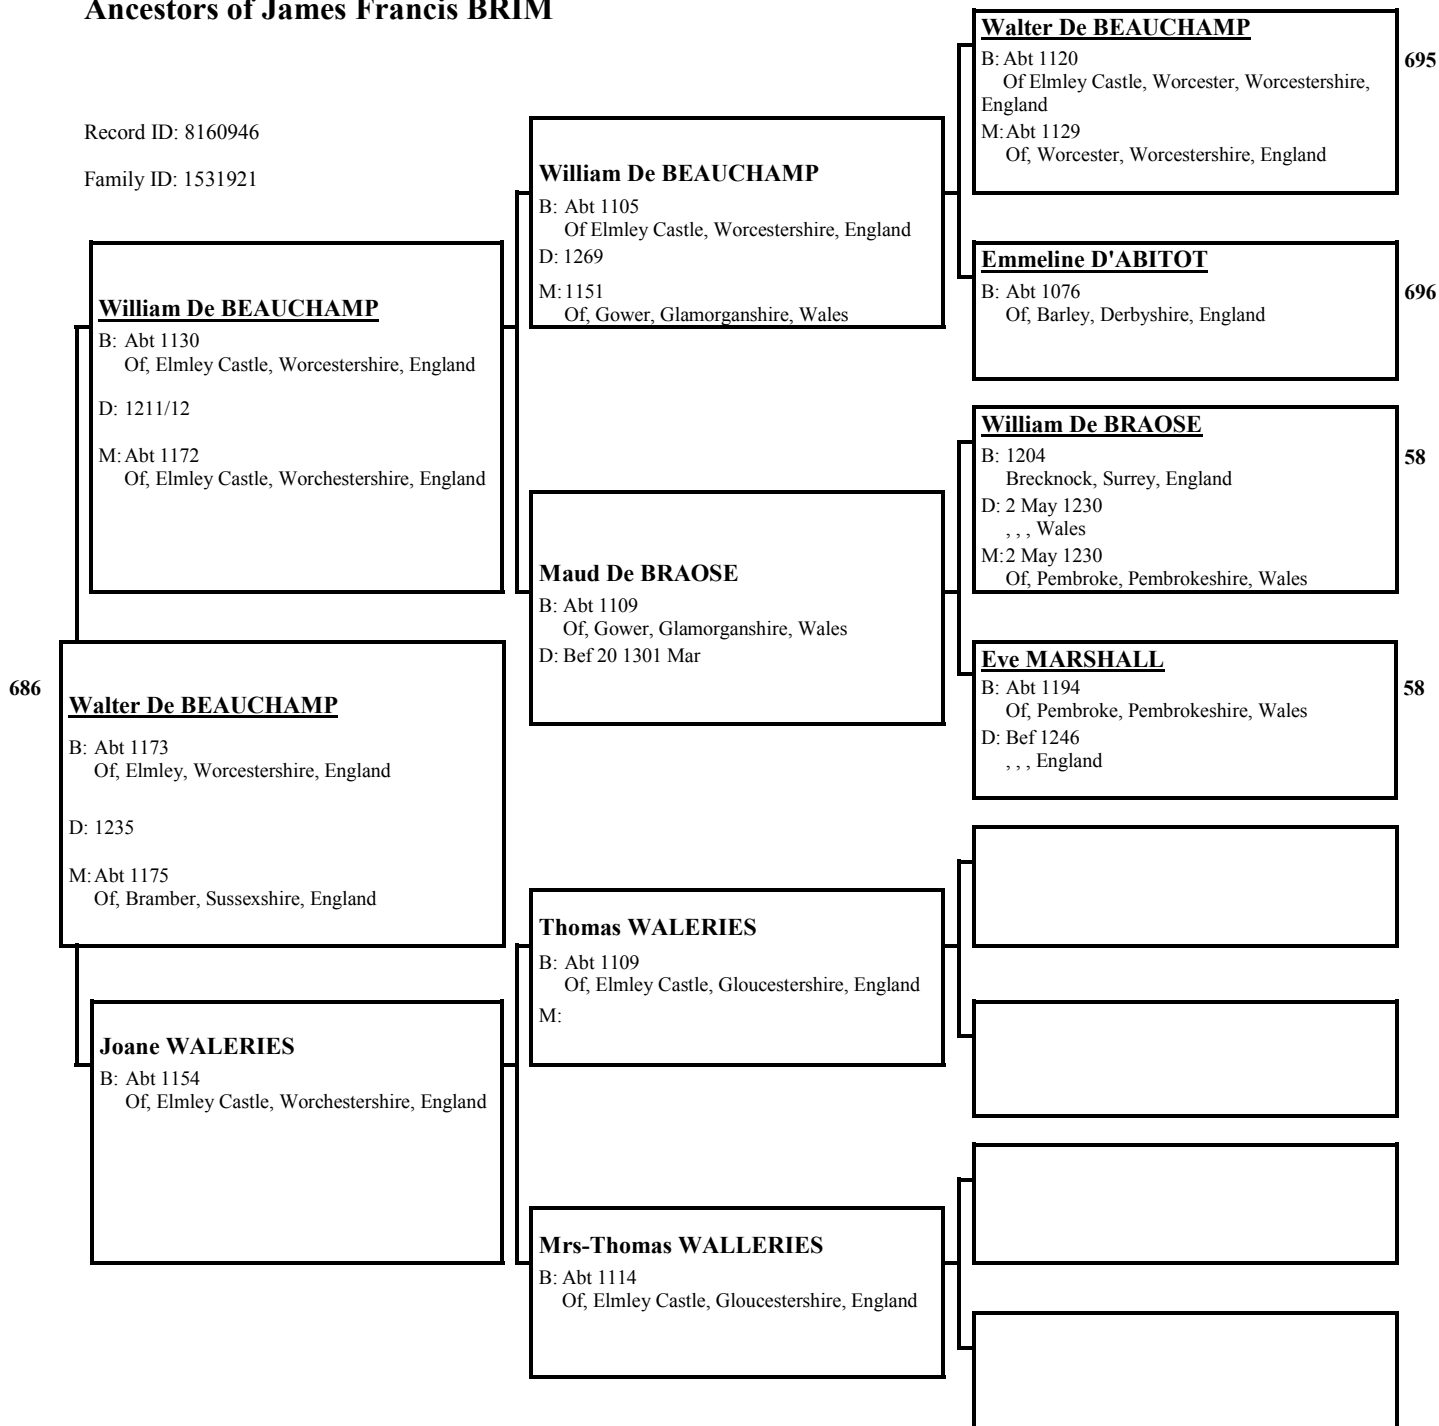

Ancestors of James Francis BRIM

Record ID: 8160946

Family ID: 1531921