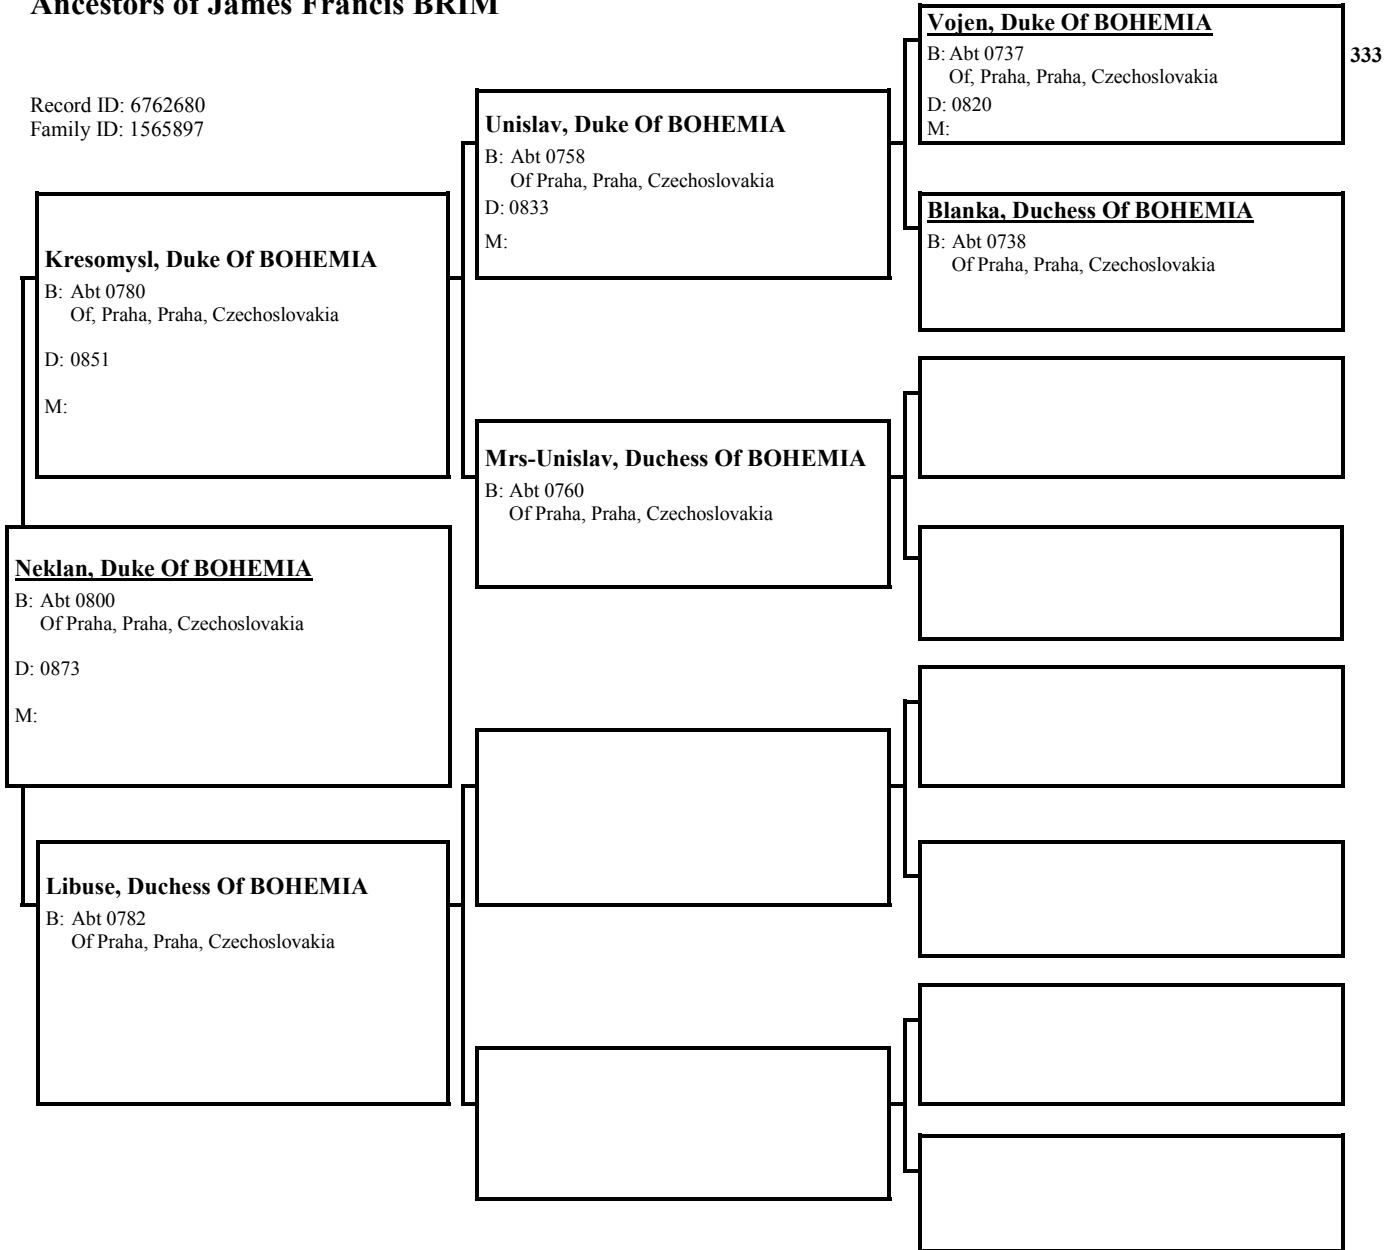

Ancestors of James Francis BRIM

Record ID: 6762680
Family ID: 1565897

331

333