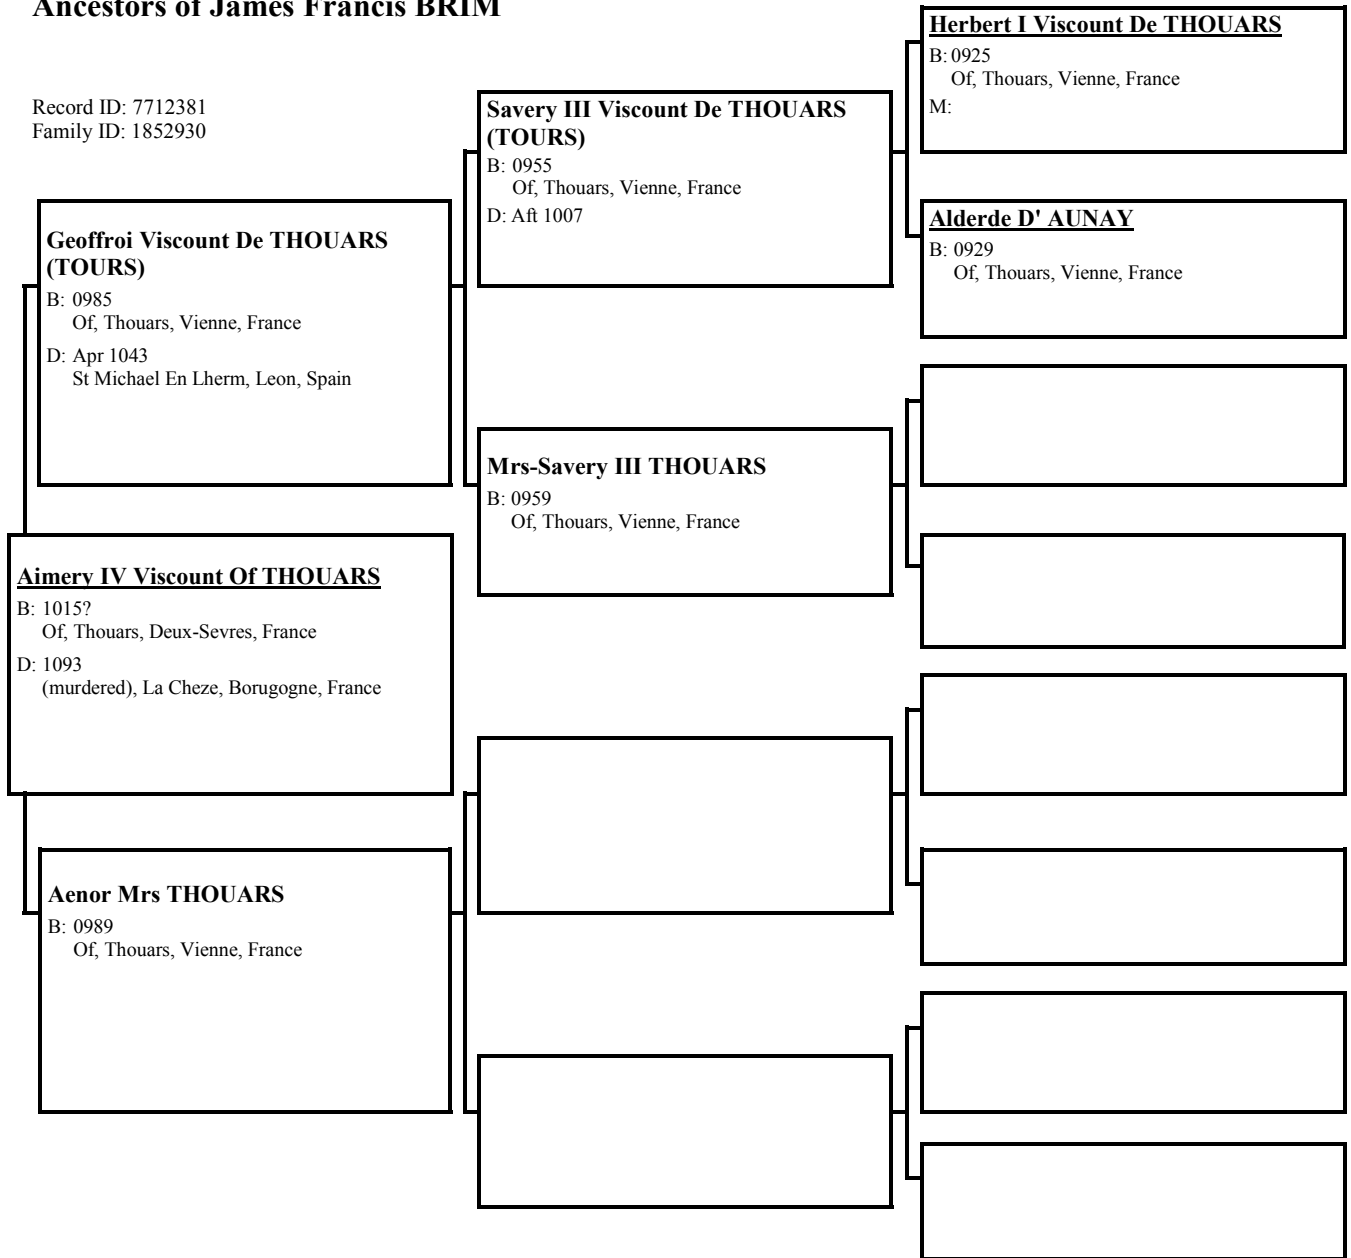

Ancestors of James Francis BRIM

Record ID: 7712381
Family ID: 1852930

265