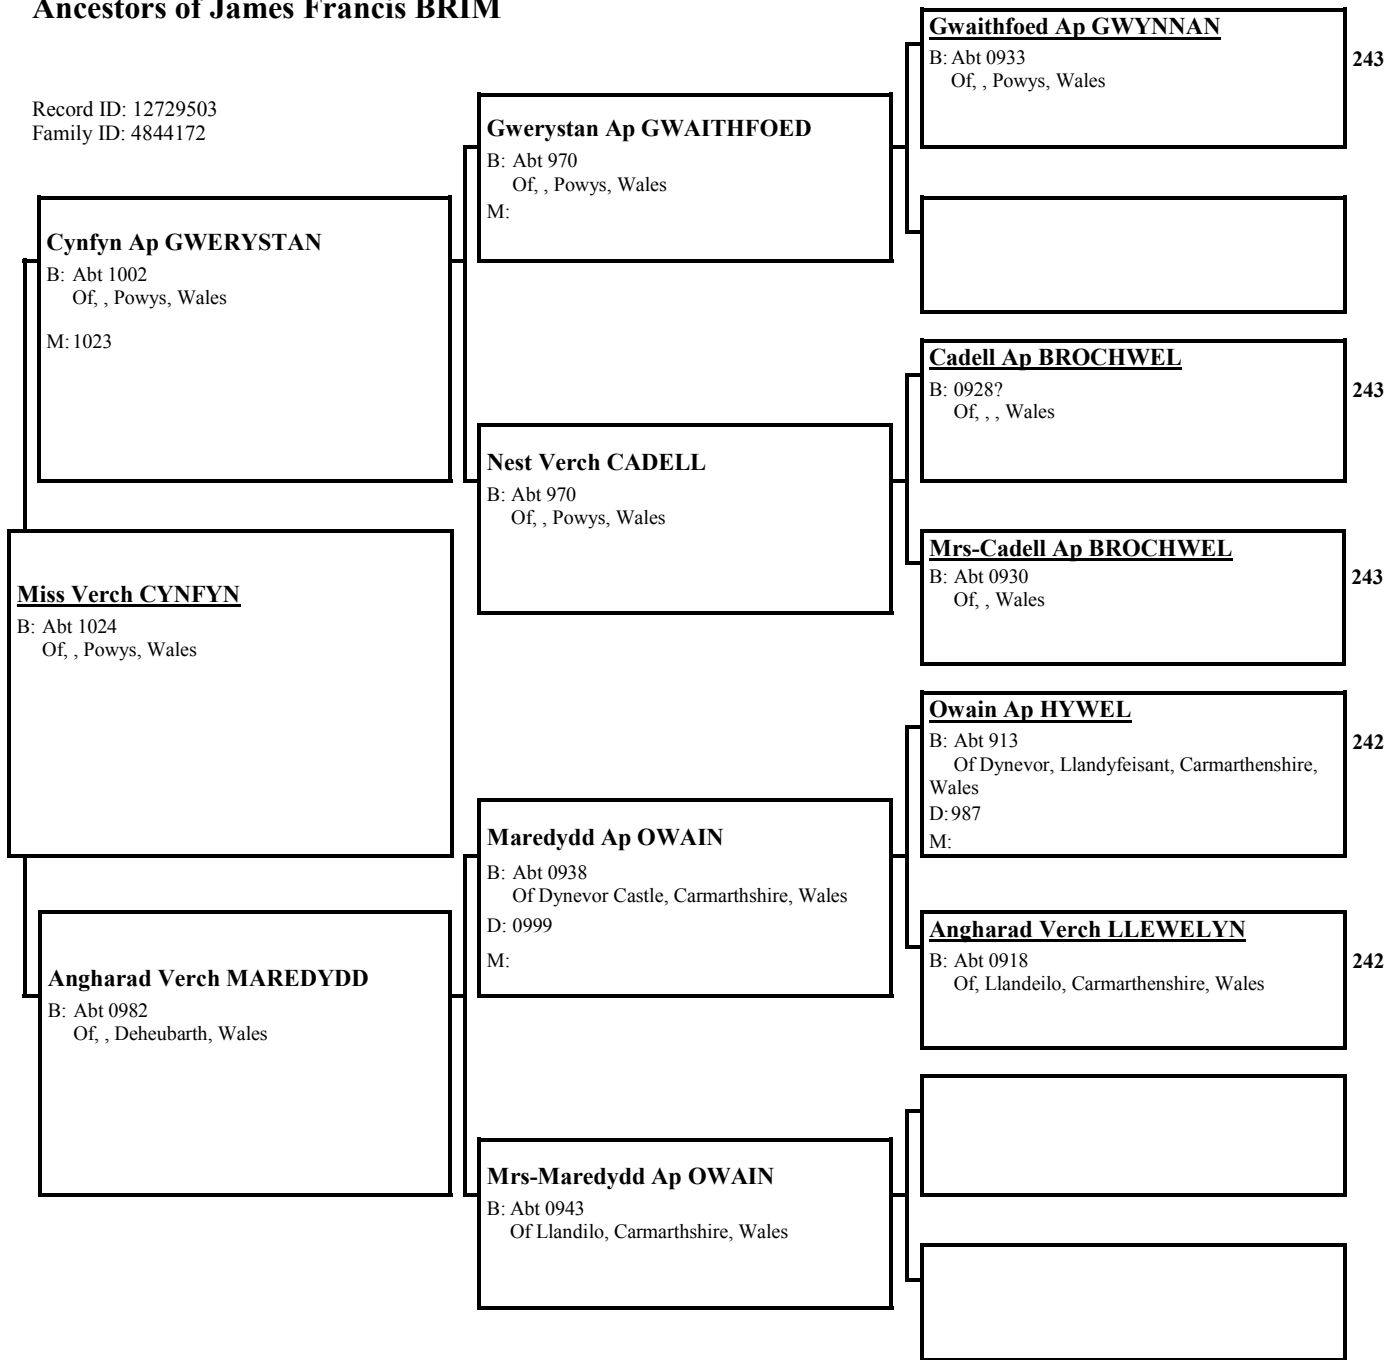

Ancestors of James Francis BRIM

Record ID: 12729503
Family ID: 4844172

230