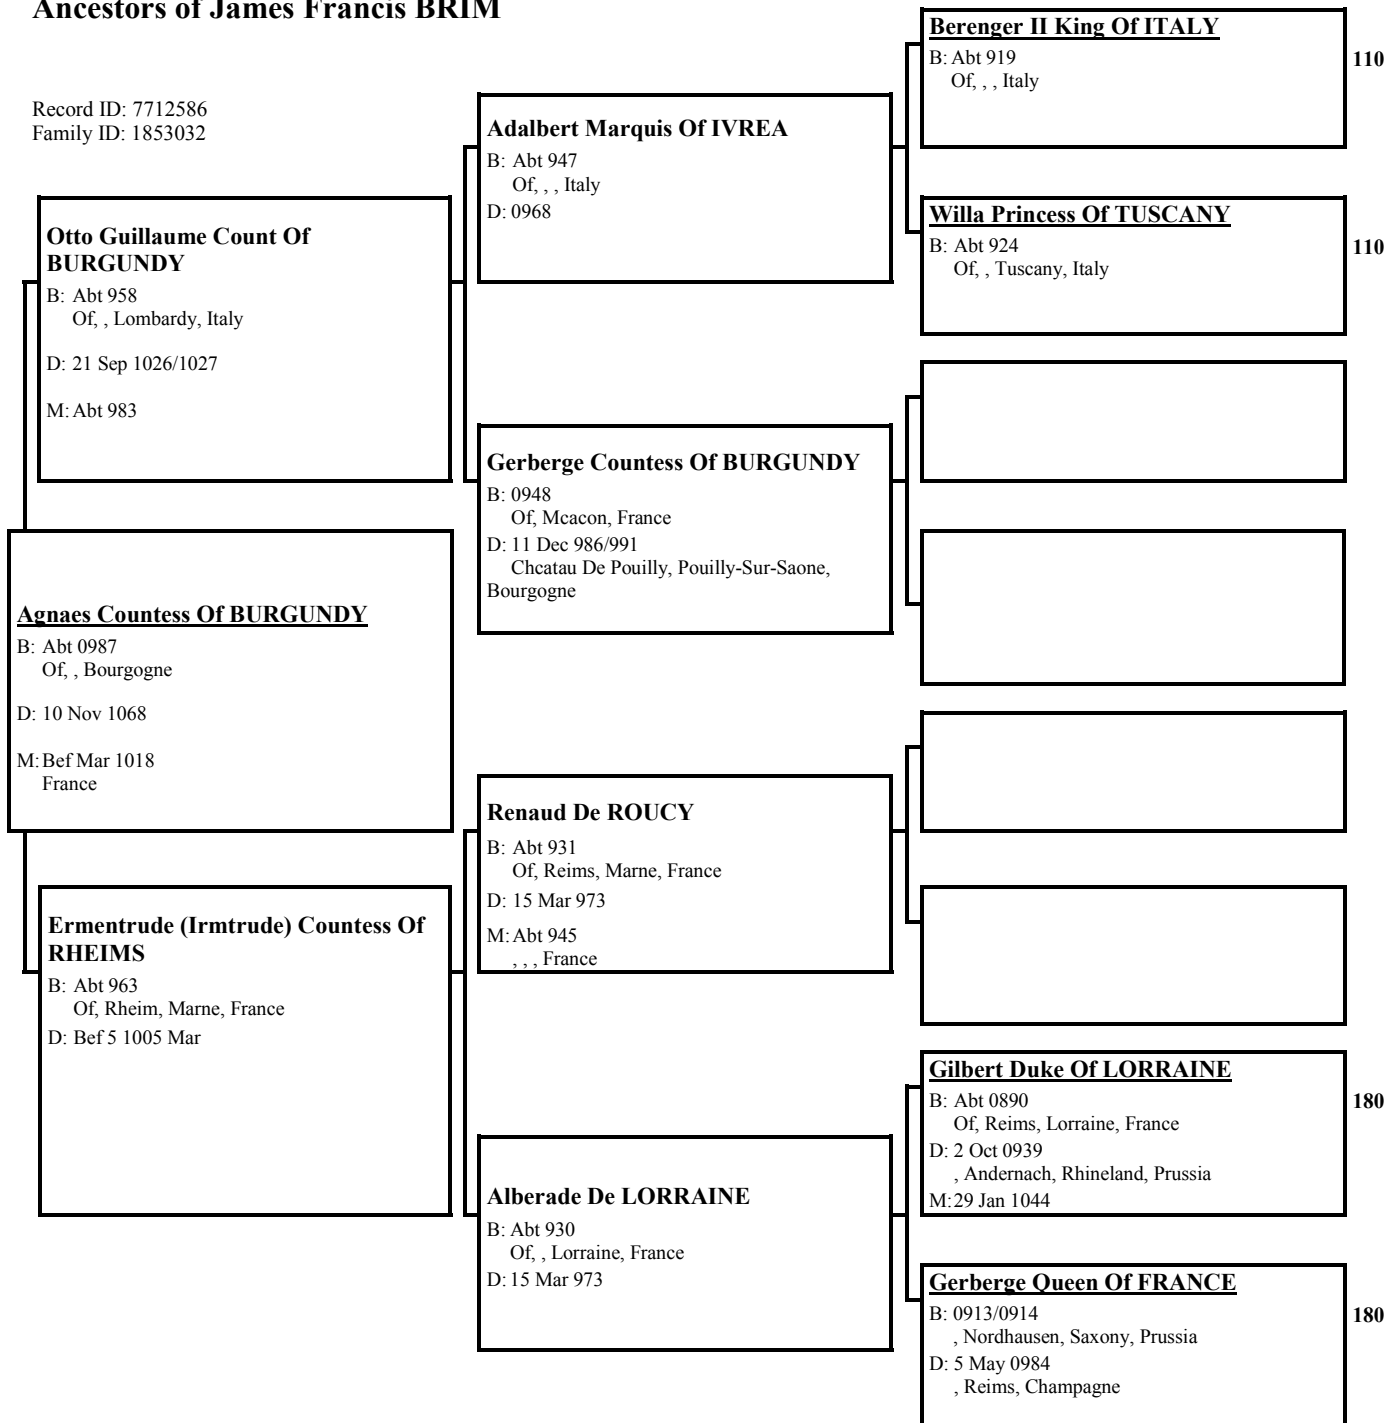

Ancestors of James Francis BRIM

Record ID: 7712586
Family ID: 1853032

264