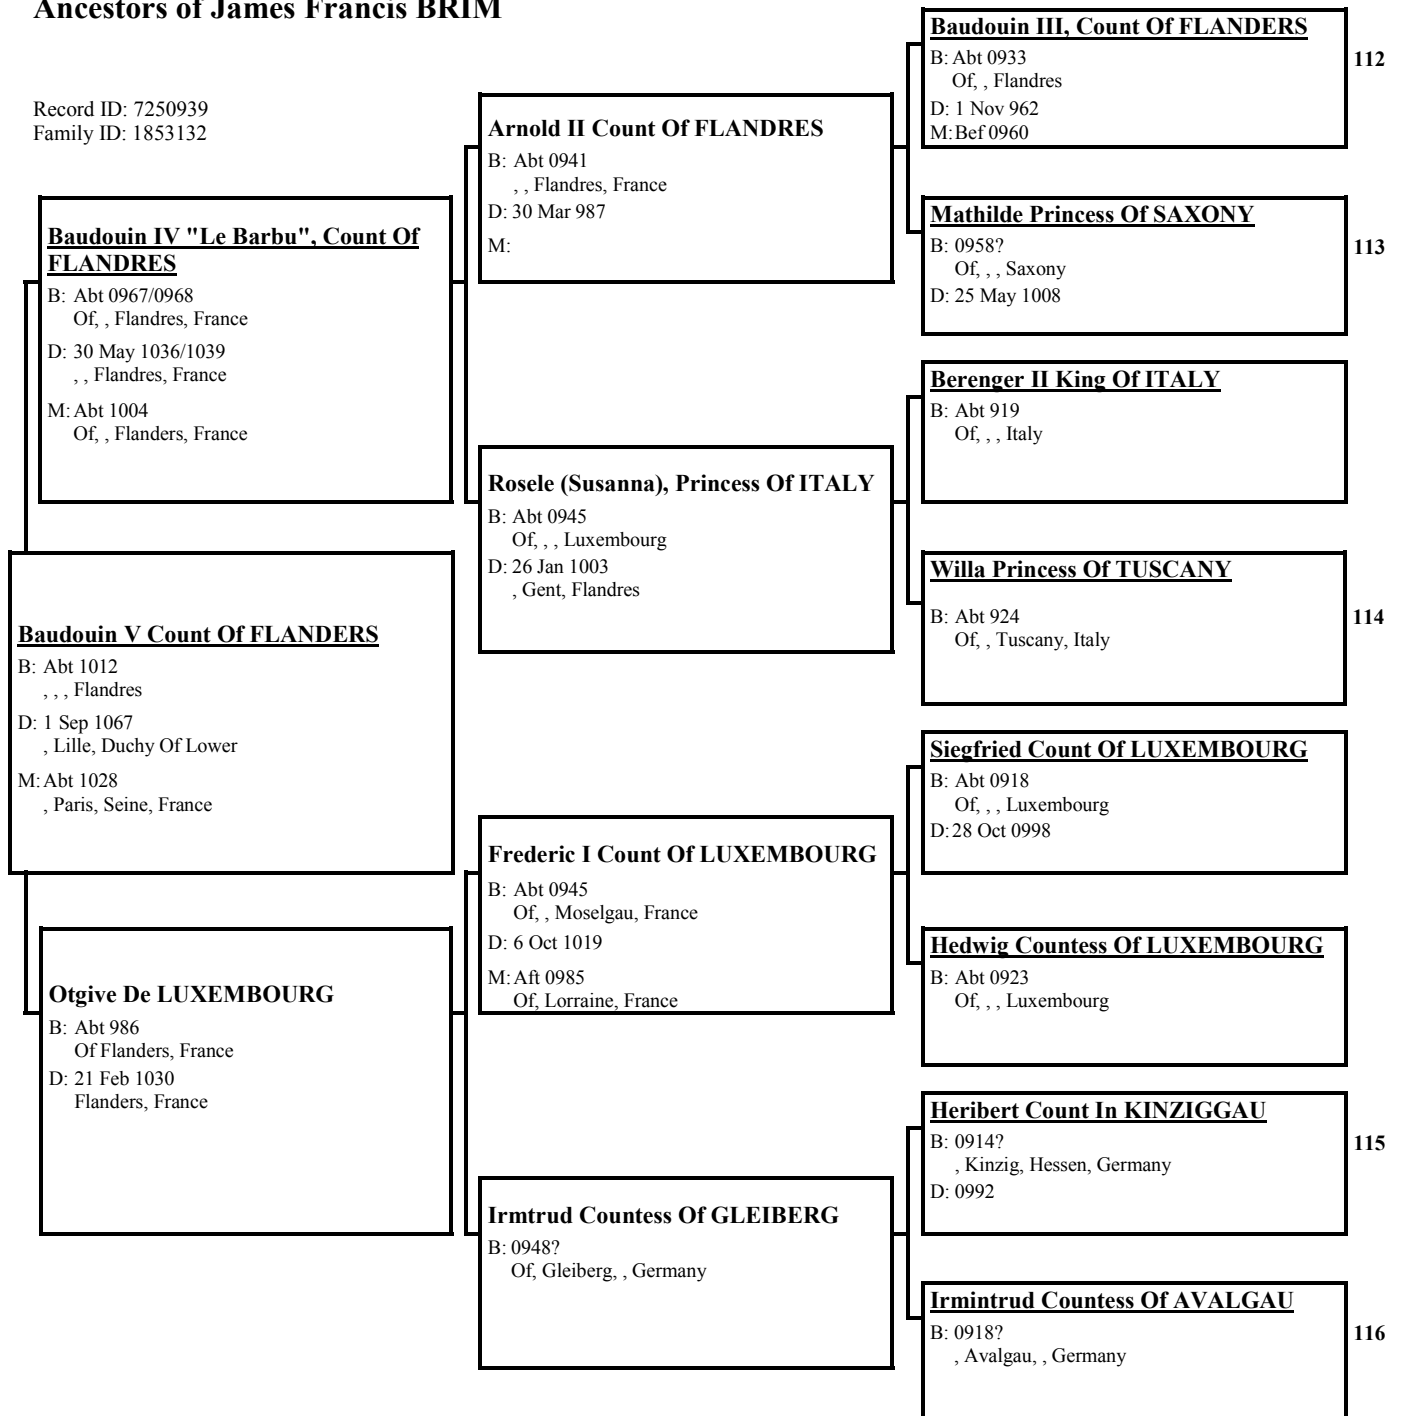

Ancestors of James Francis BRIM

Record ID: 7250939
Family ID: 1853132

71