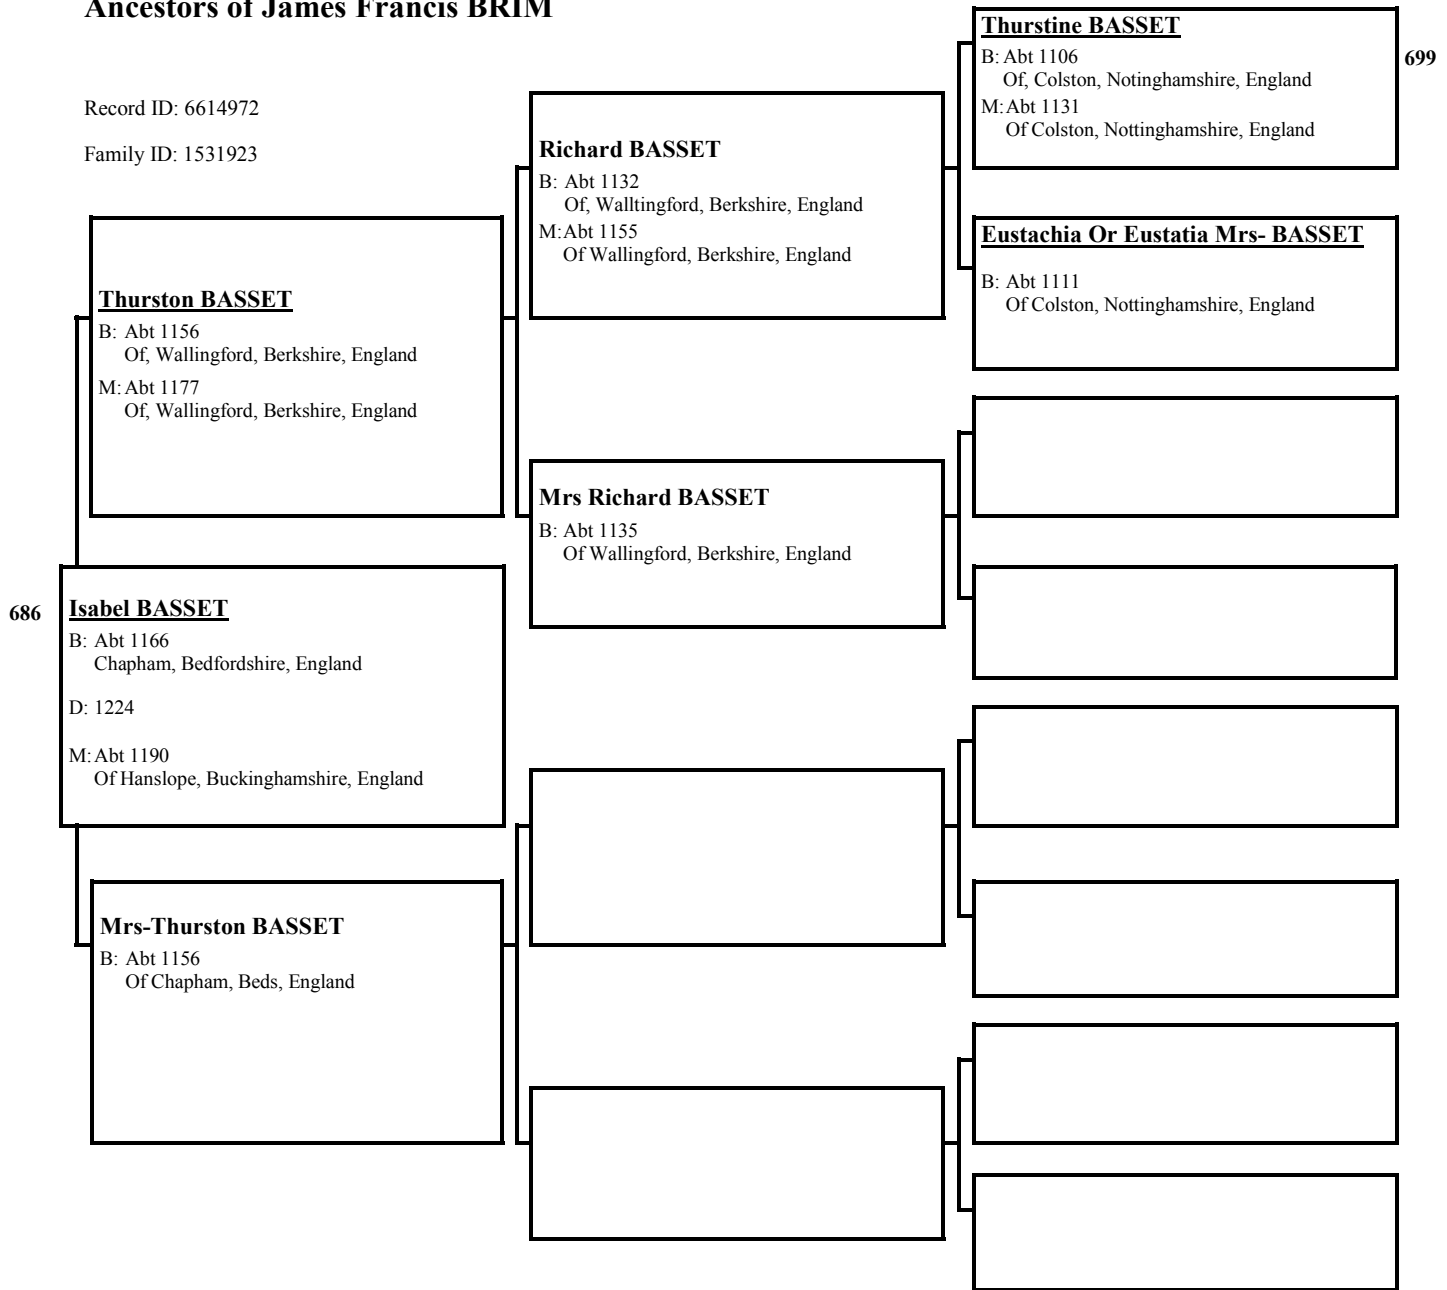

Ancestors of James Francis BRIM

Record ID: 6614972

Family ID: 1531923