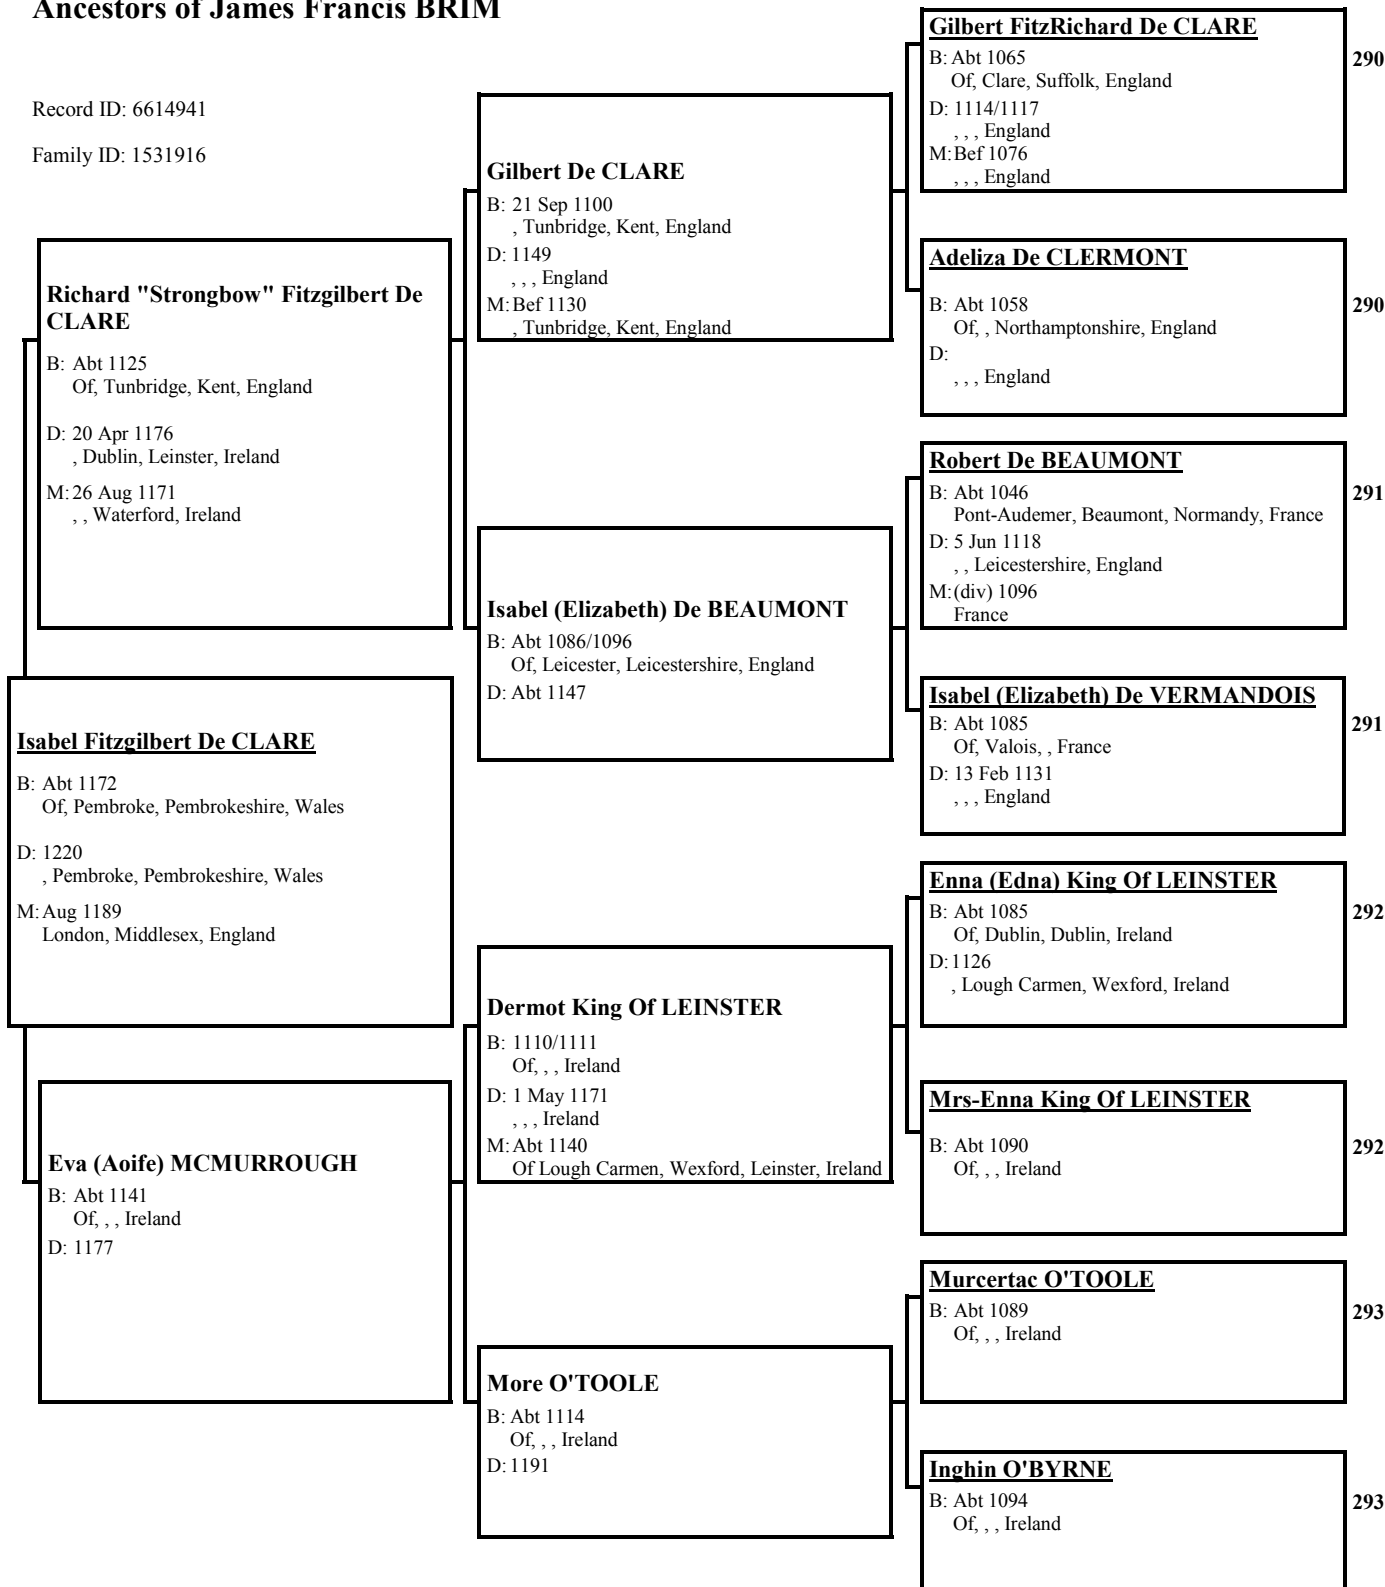

Ancestors of James Francis BRIM

Record ID: 6614941

Family ID: 1531916

58