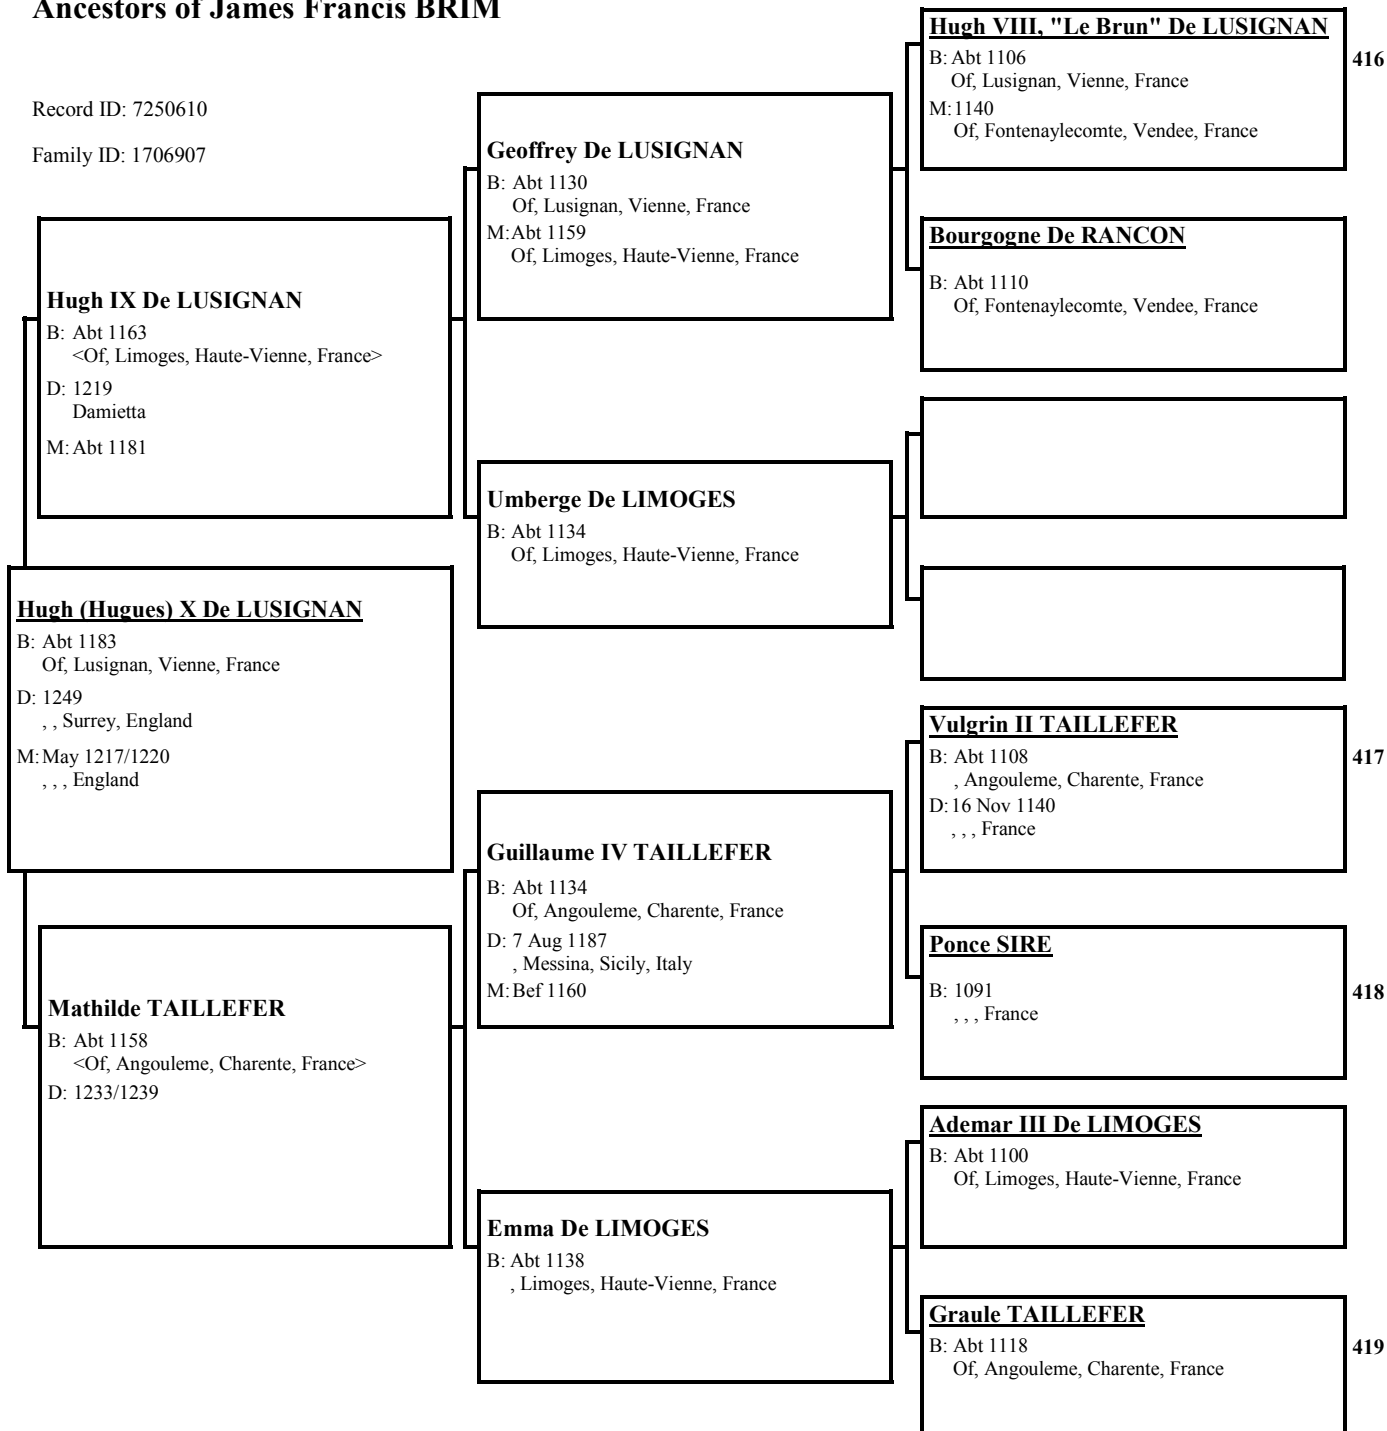

Ancestors of James Francis BRIM

Record ID: 7250610

Family ID: 1706907

61