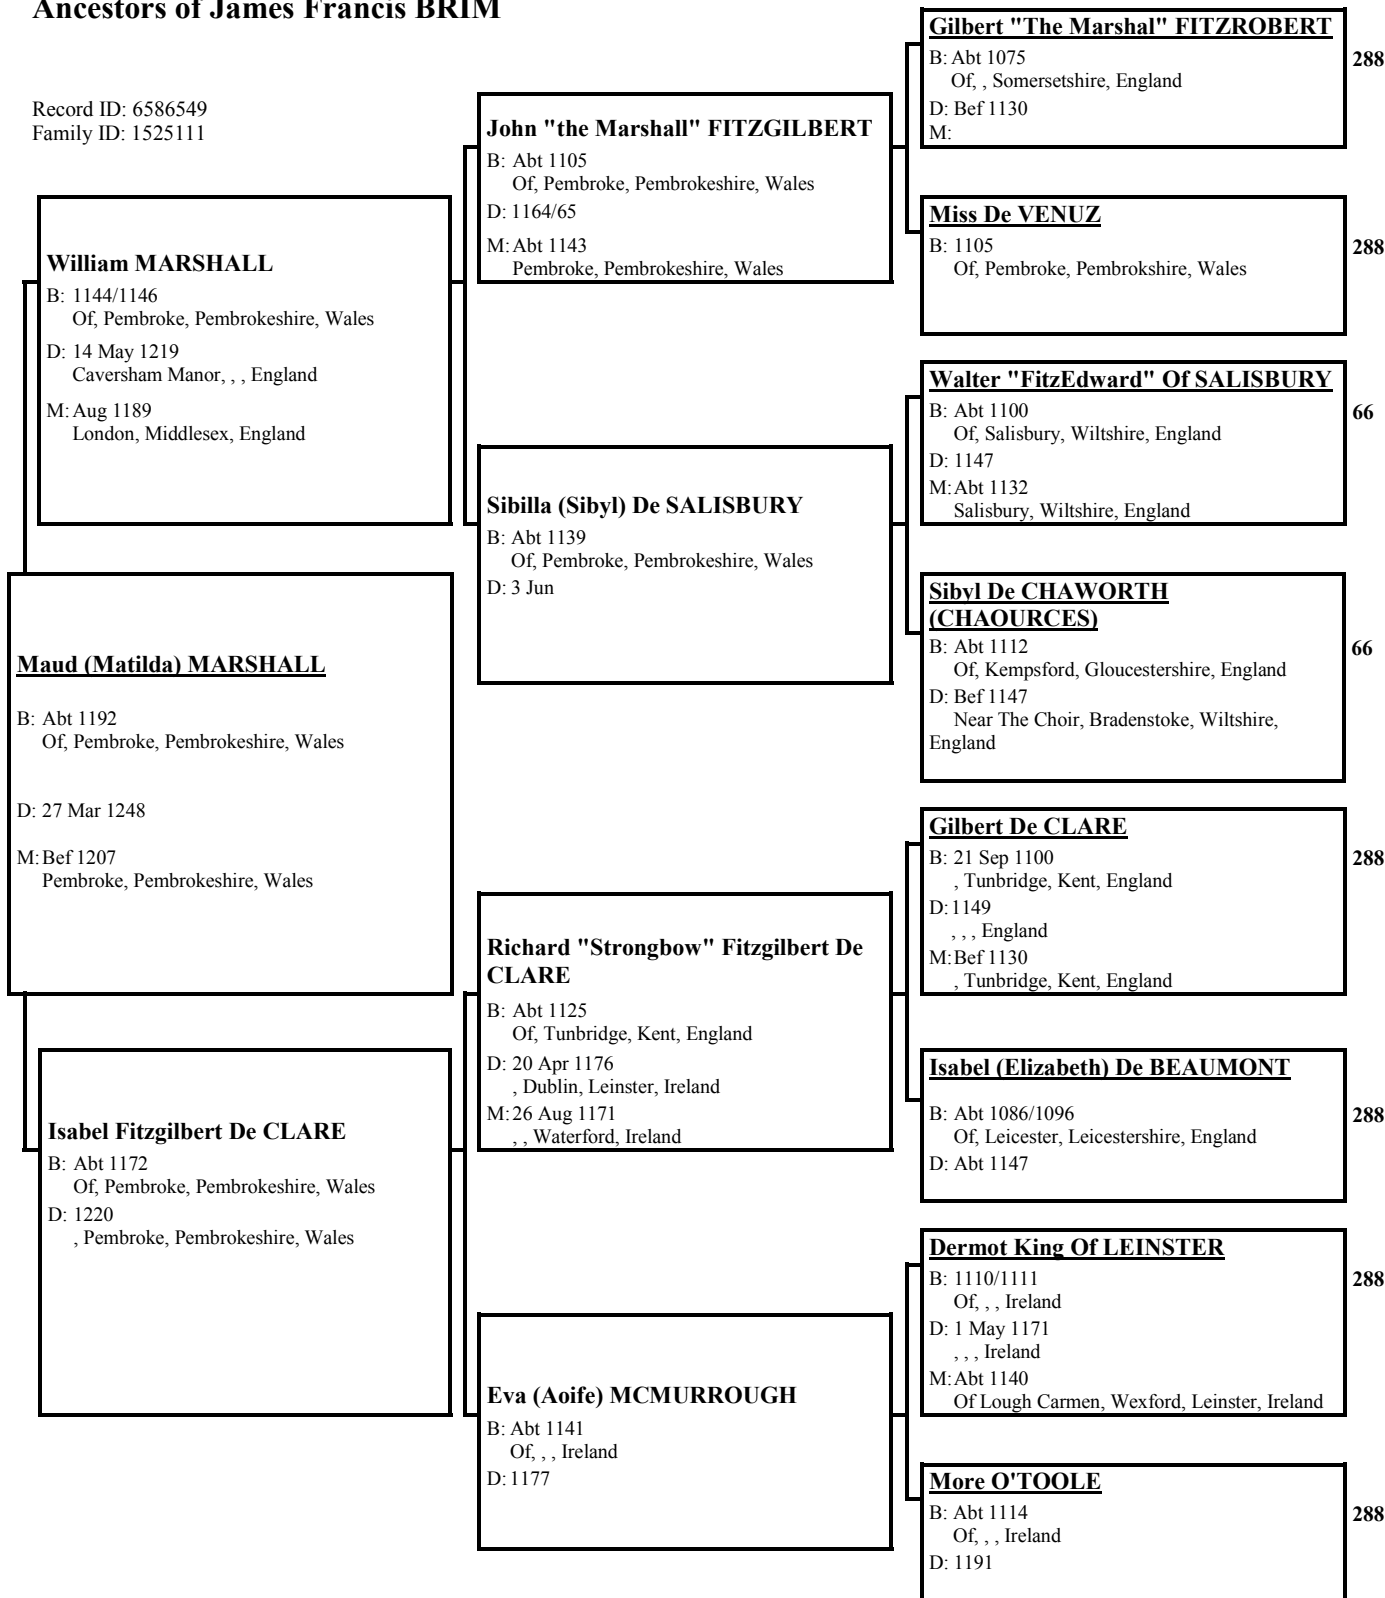

Ancestors of James Francis BRIM

Record ID: 6586549
Family ID: 1525111

60