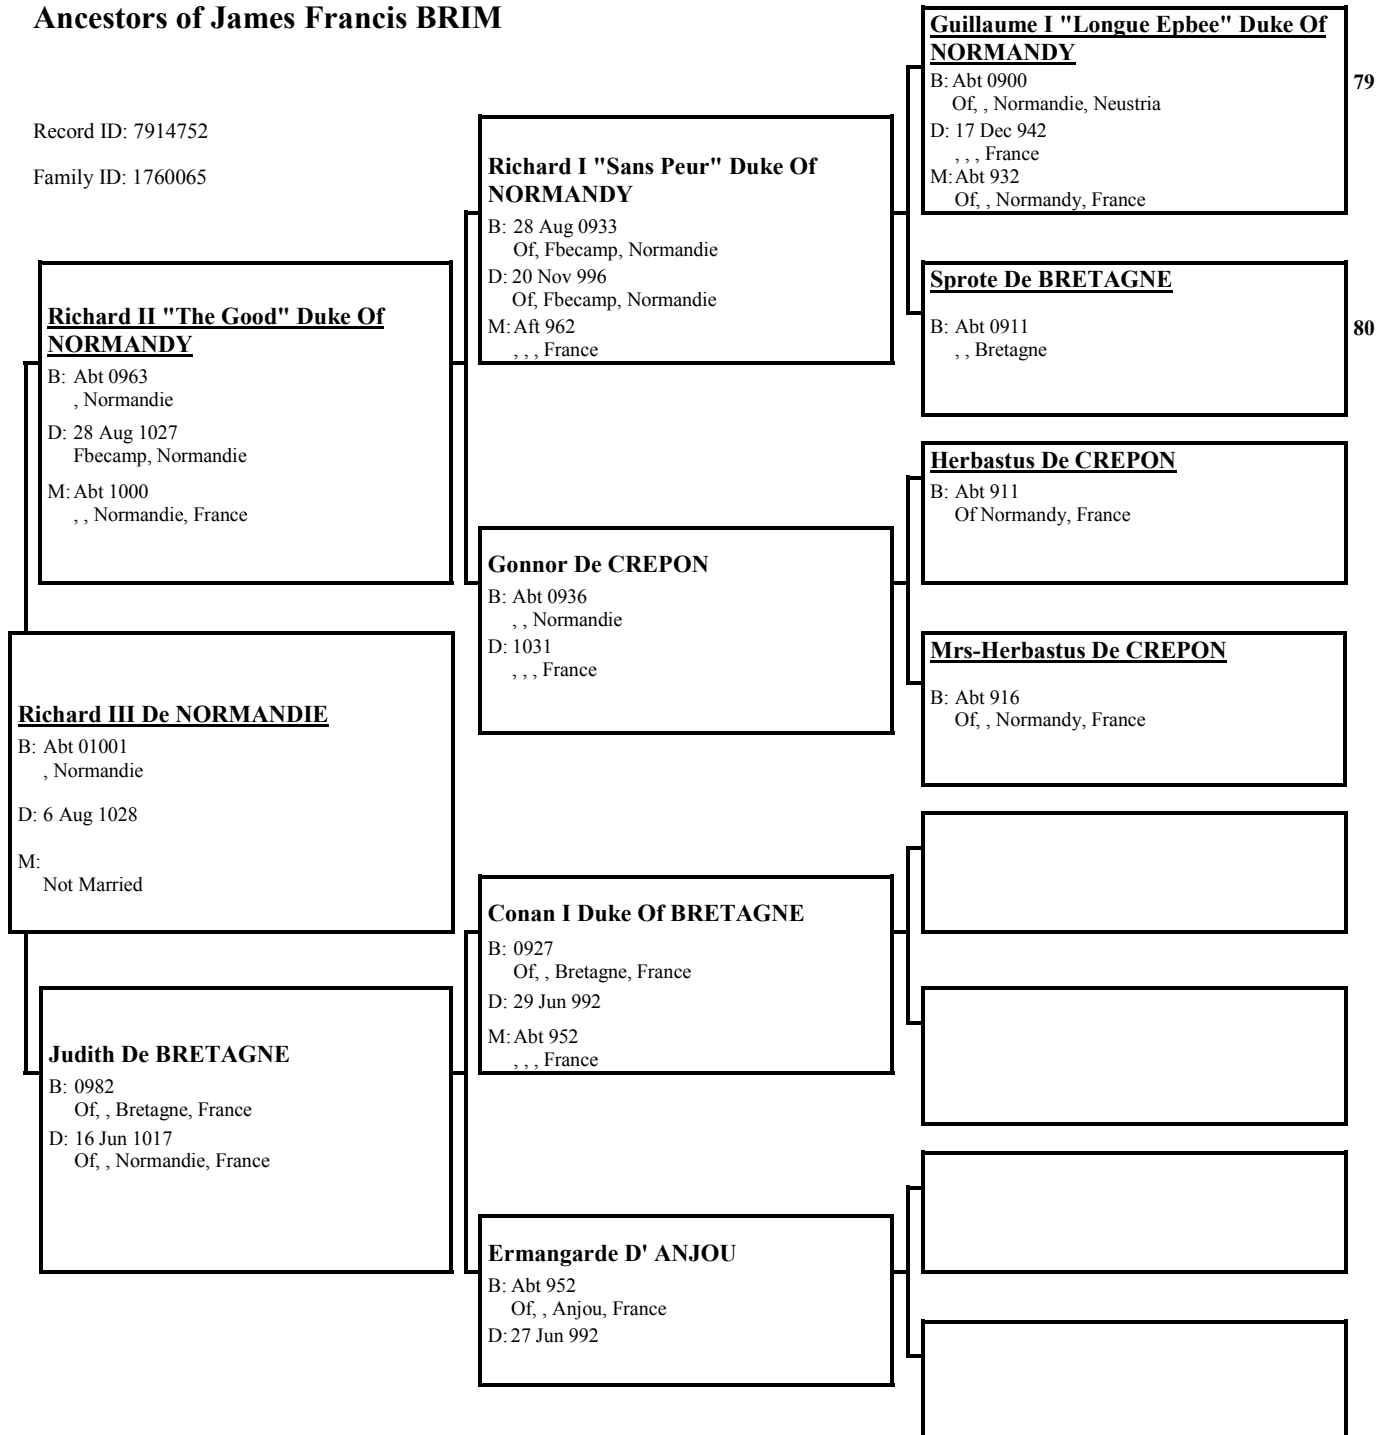

Ancestors of James Francis BRIM

Record ID: 7914752

Family ID: 1760065

69