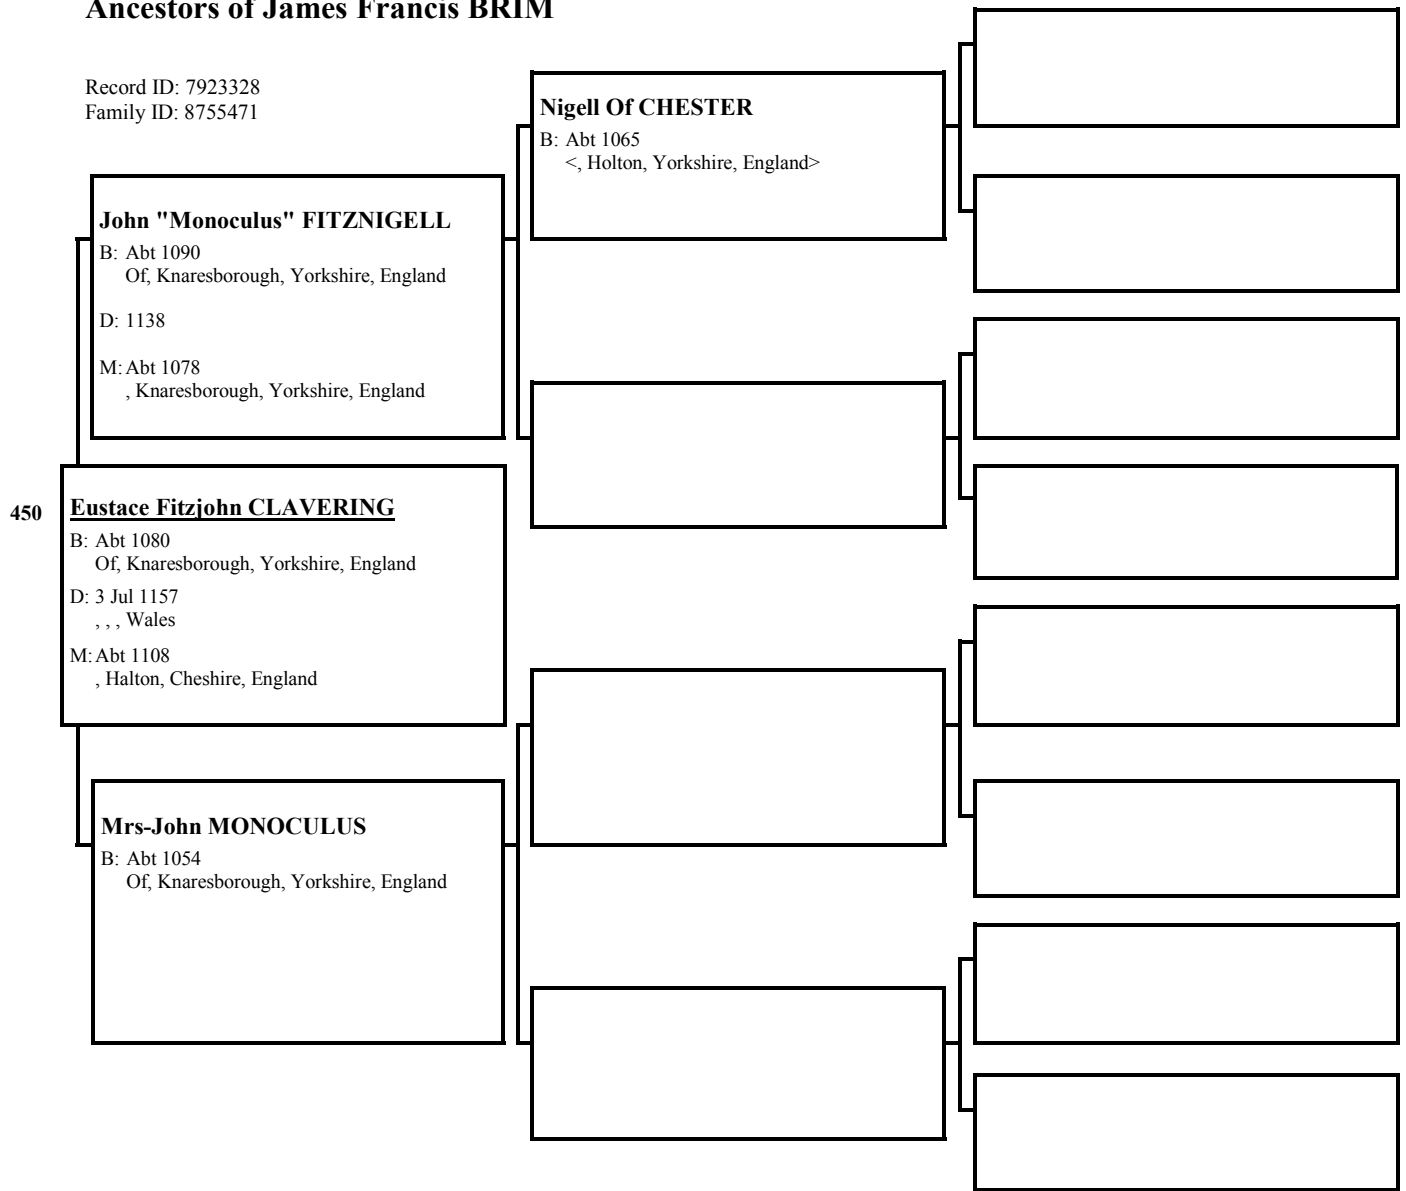

Ancestors of James Francis BRIM

Record ID: 7923328
Family ID: 8755471