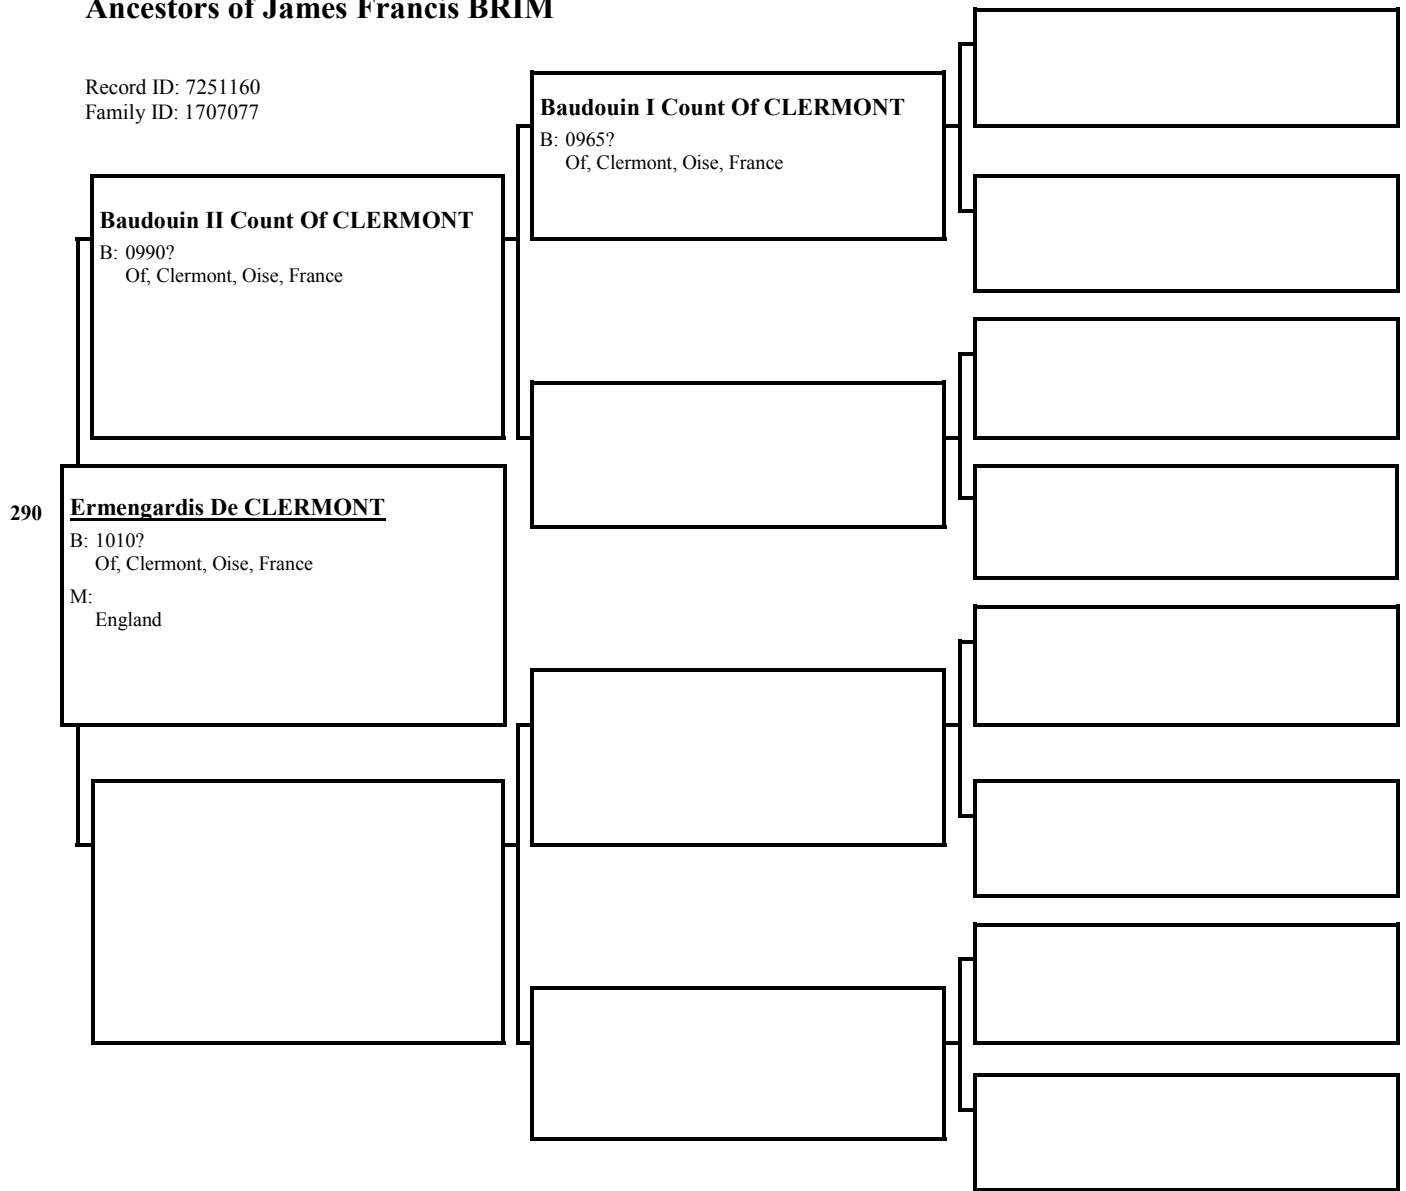

Ancestors of James Francis BRIM

Record ID: 7251160
Family ID: 1707077