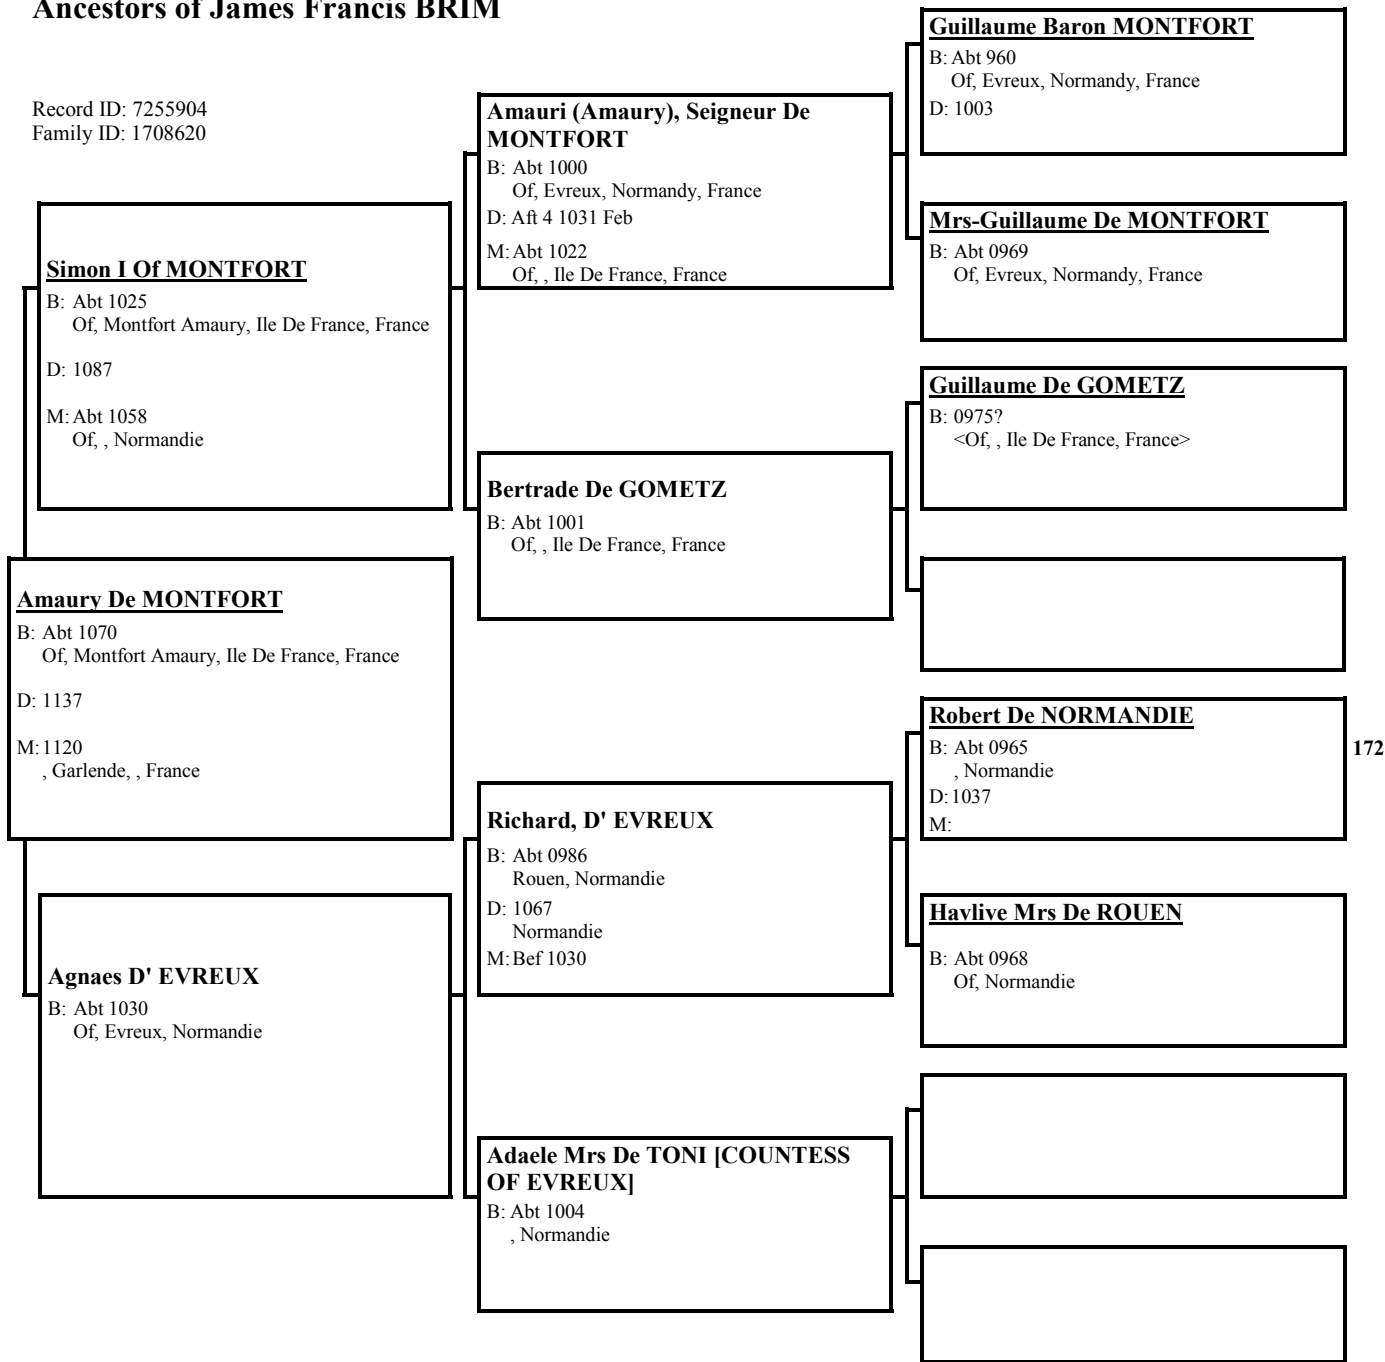

Ancestors of James Francis BRIM

Record ID: 7255904
Family ID: 1708620

64

172