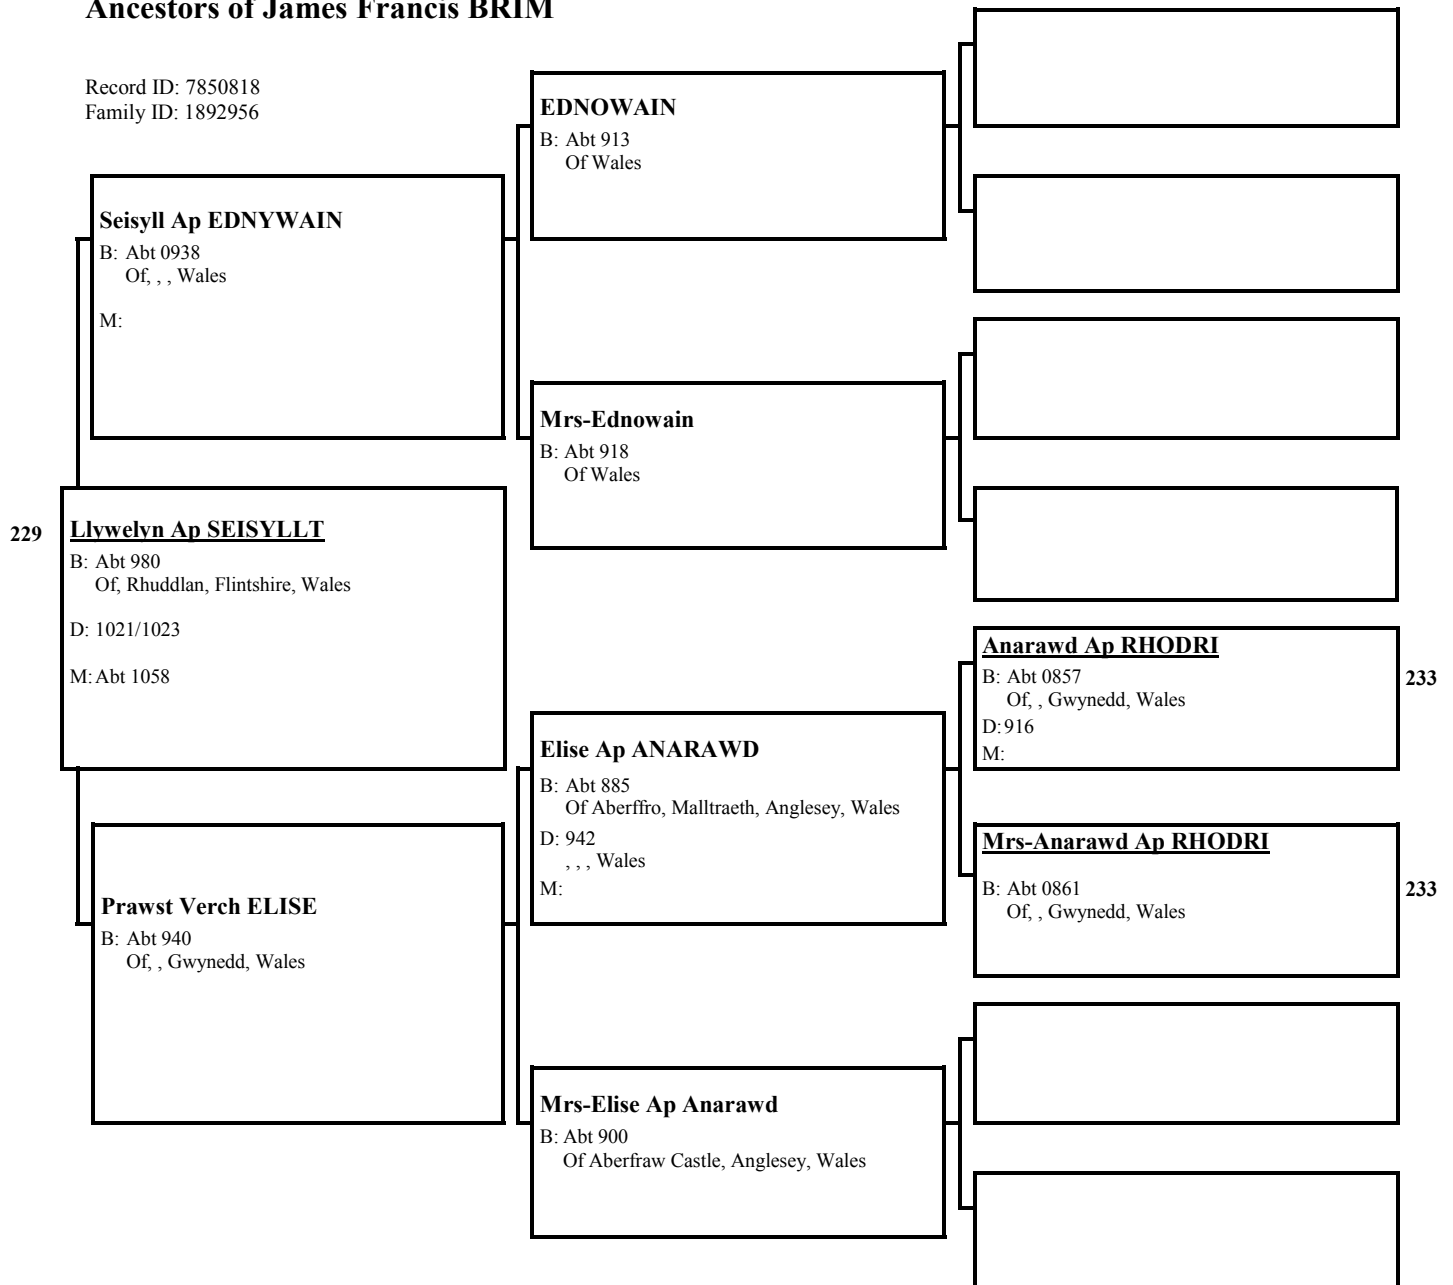

Ancestors of James Francis BRIM

Record ID: 7850818
Family ID: 1892956