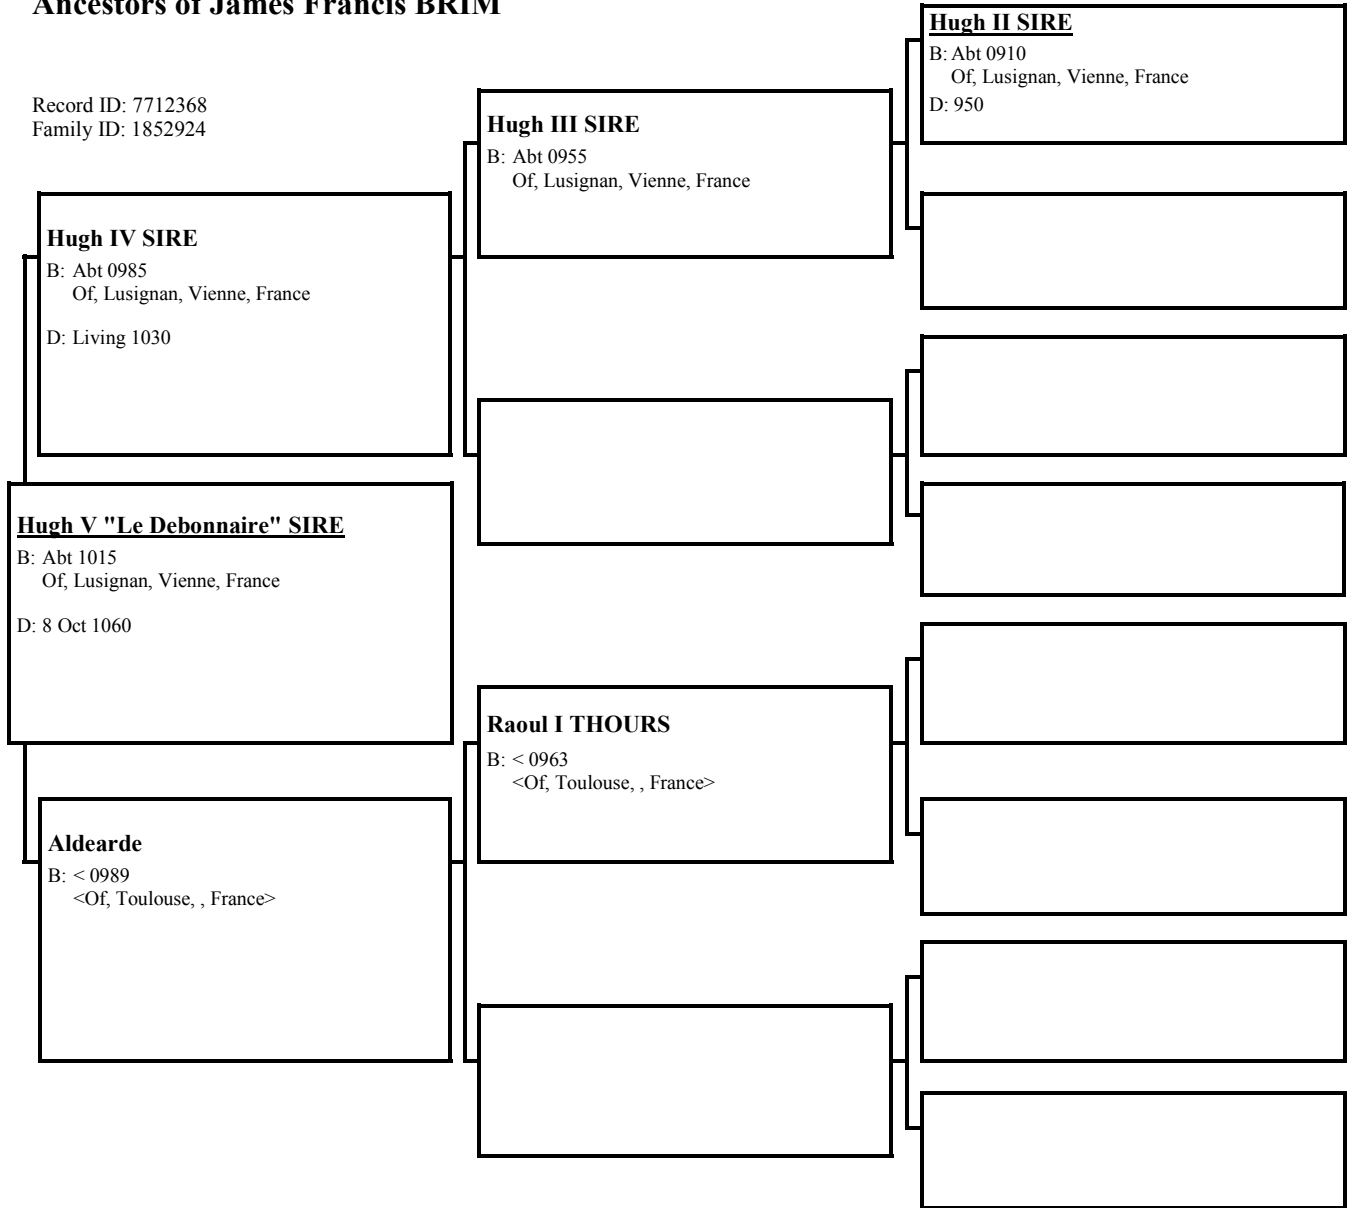

Ancestors of James Francis BRIM

Record ID: 7712368
Family ID: 1852924

416