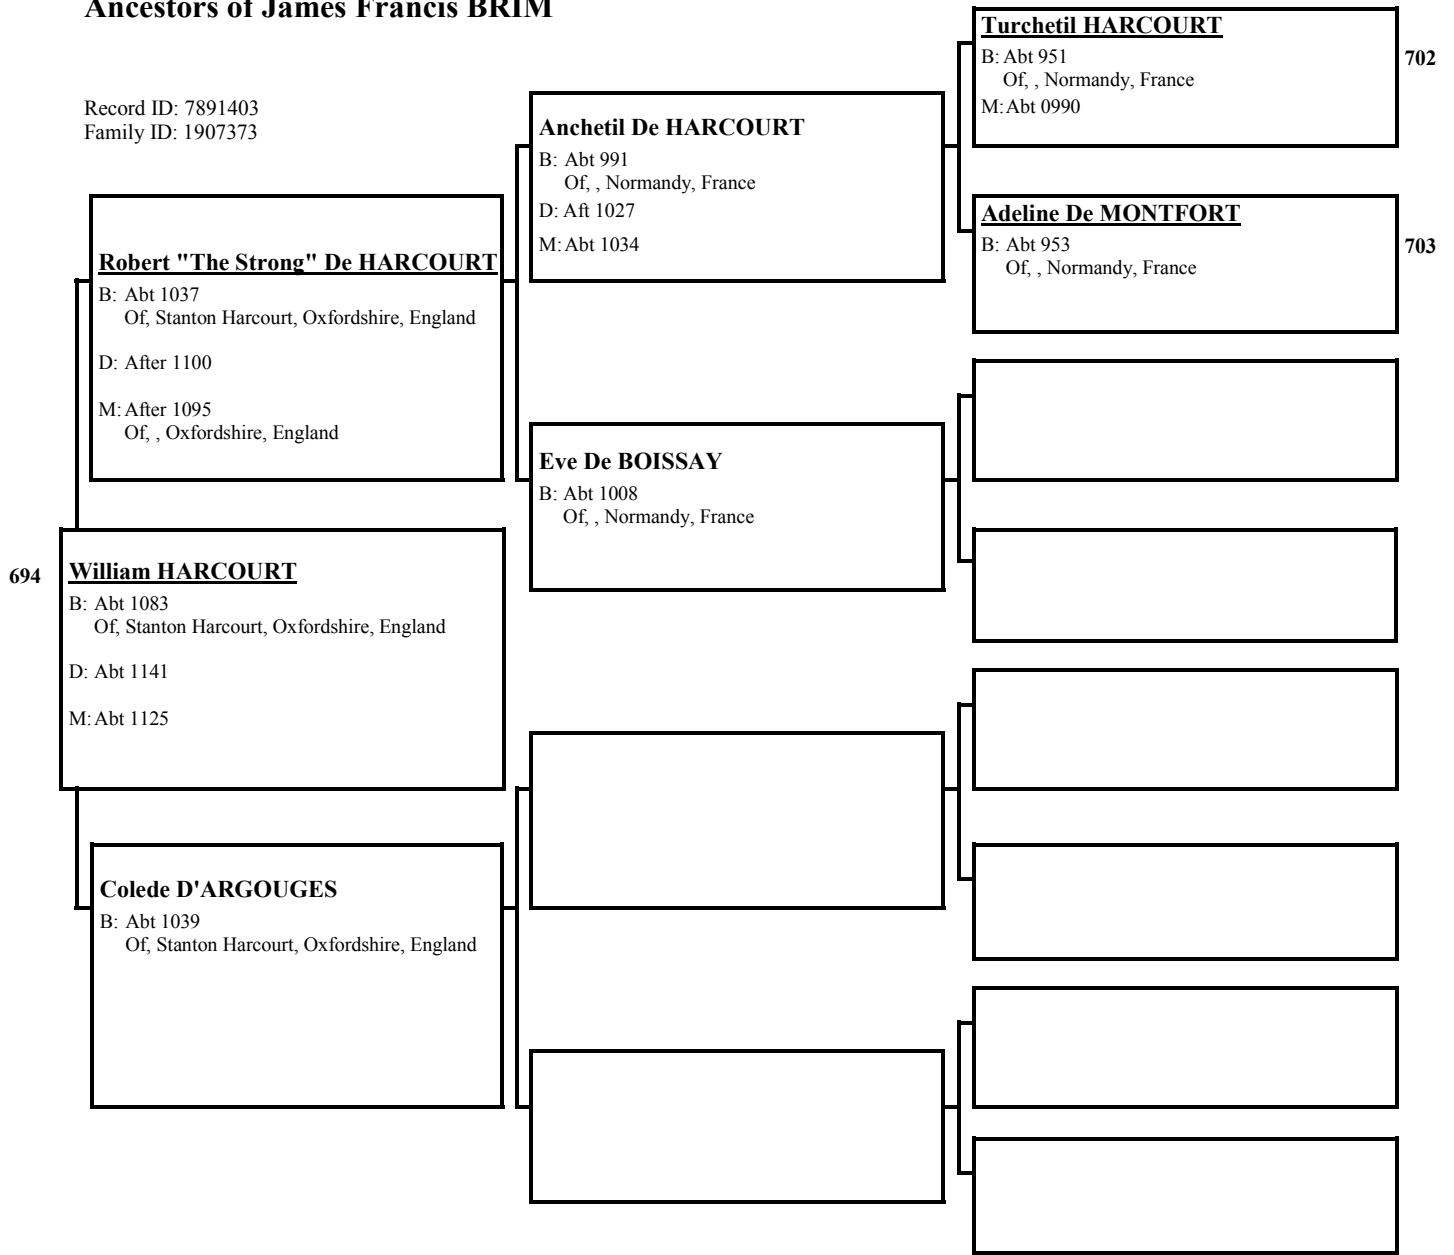

Ancestors of James Francis BRIM

Record ID: 7891403
Family ID: 1907373