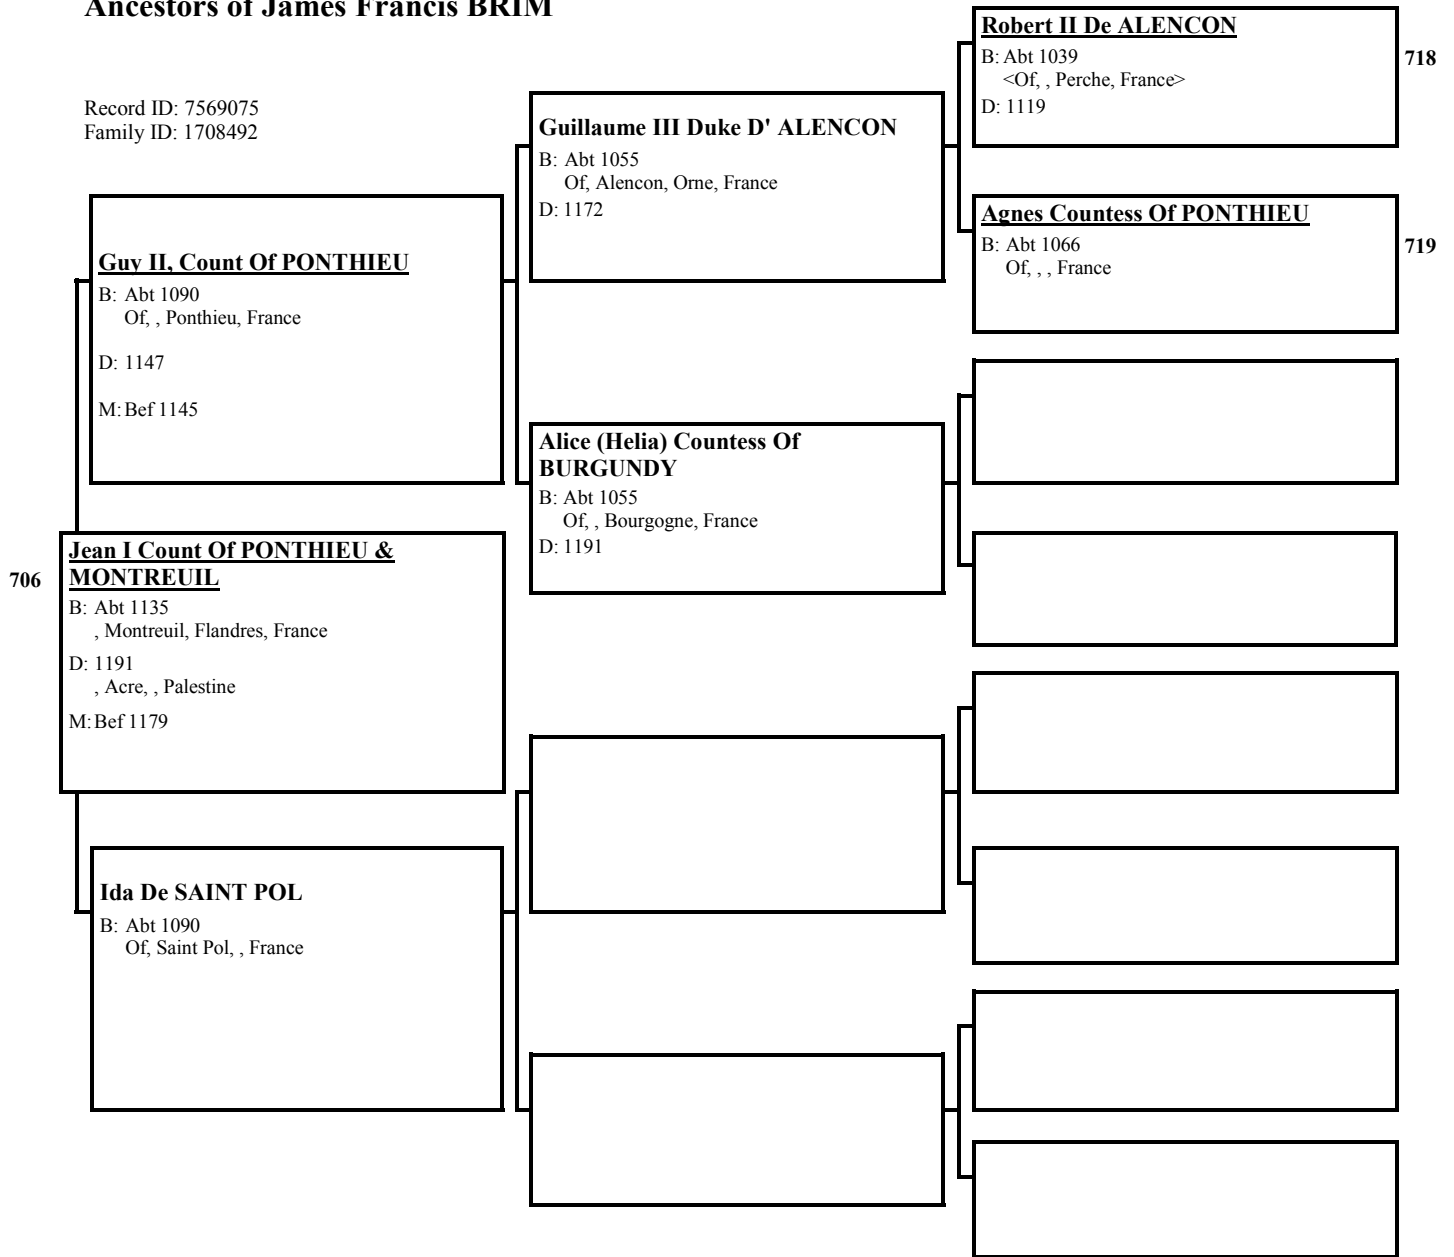

Ancestors of James Francis BRIM

Record ID: 7569075
Family ID: 1708492