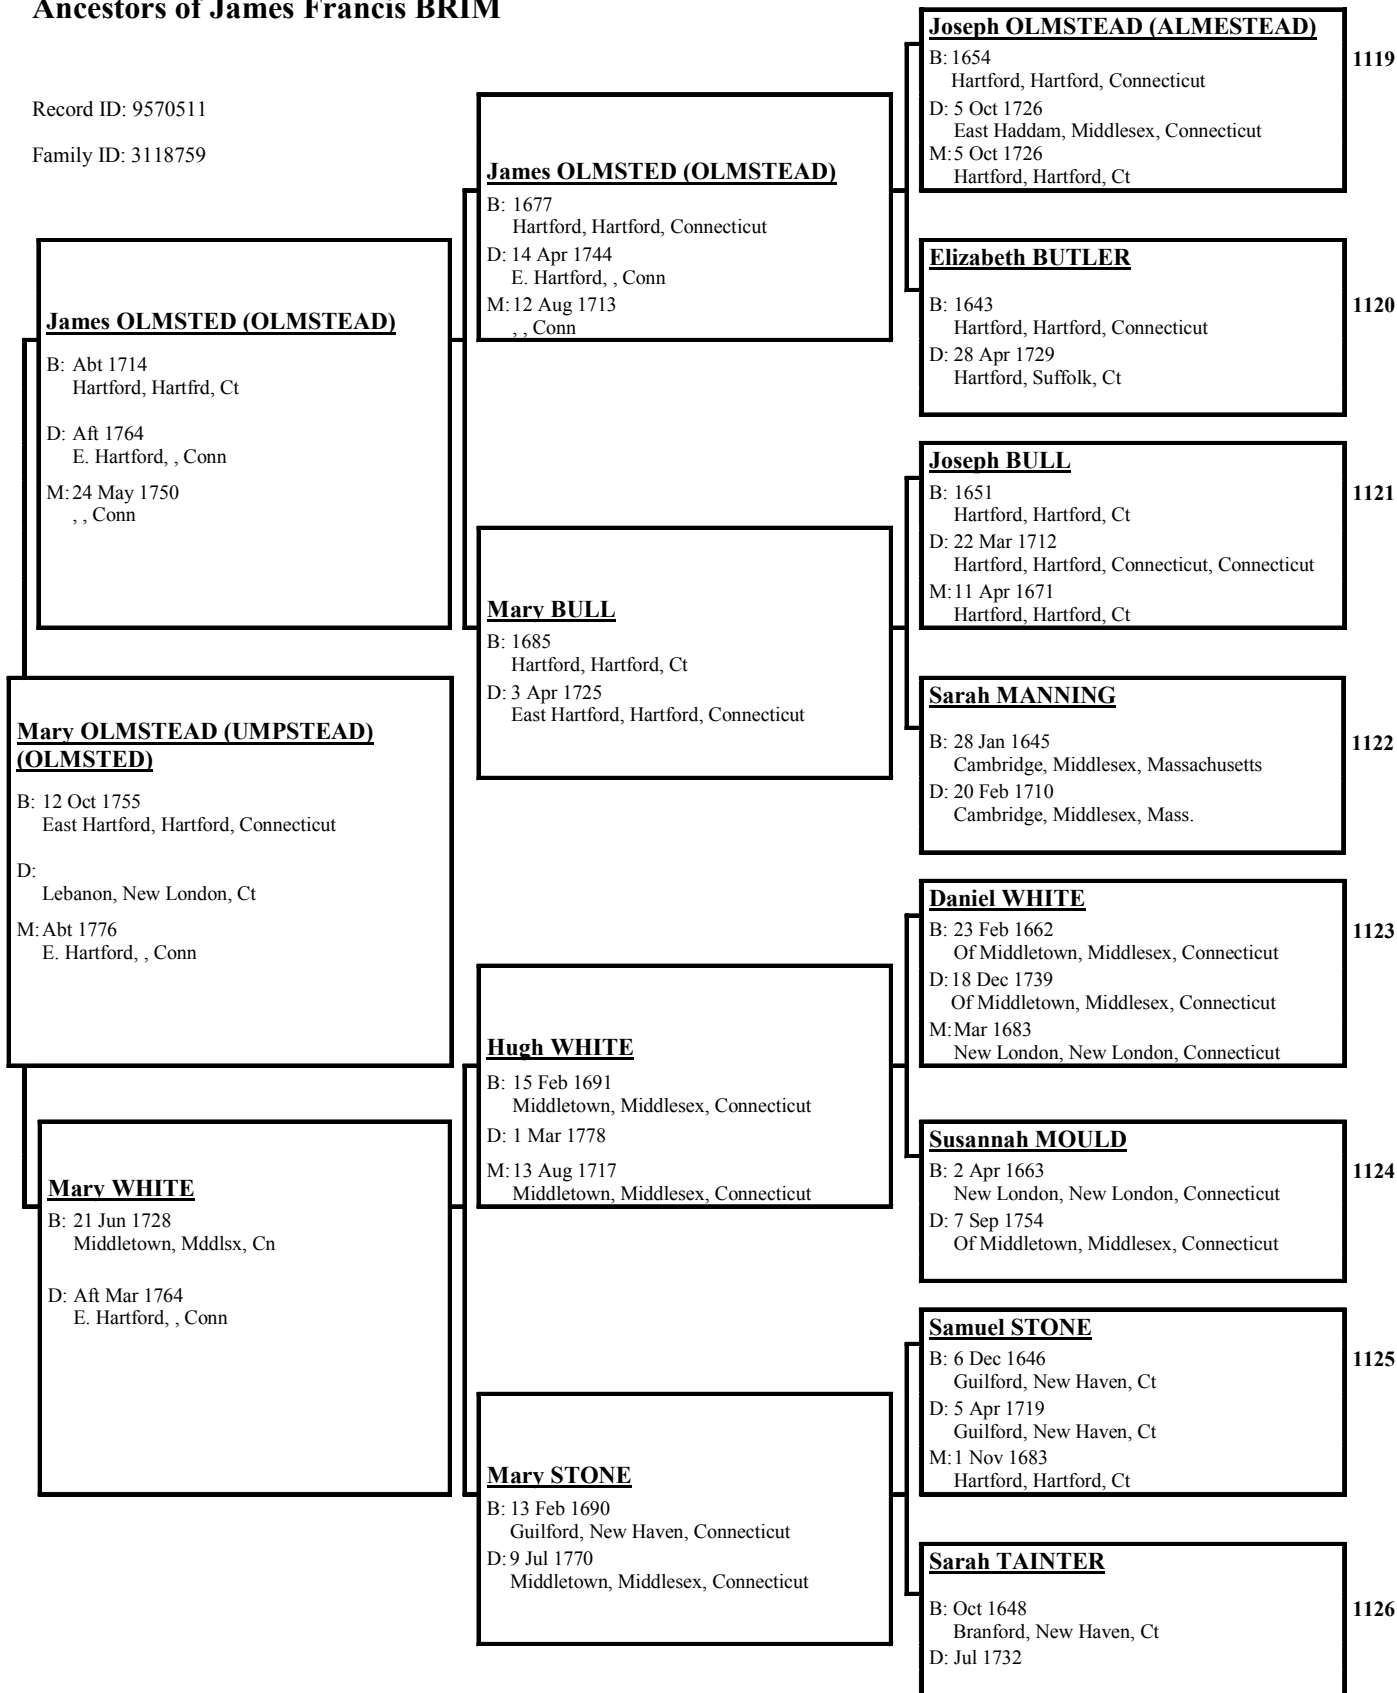

Ancestors of James Francis BRIM

Record ID: 9570511

Family ID: 3118759

1