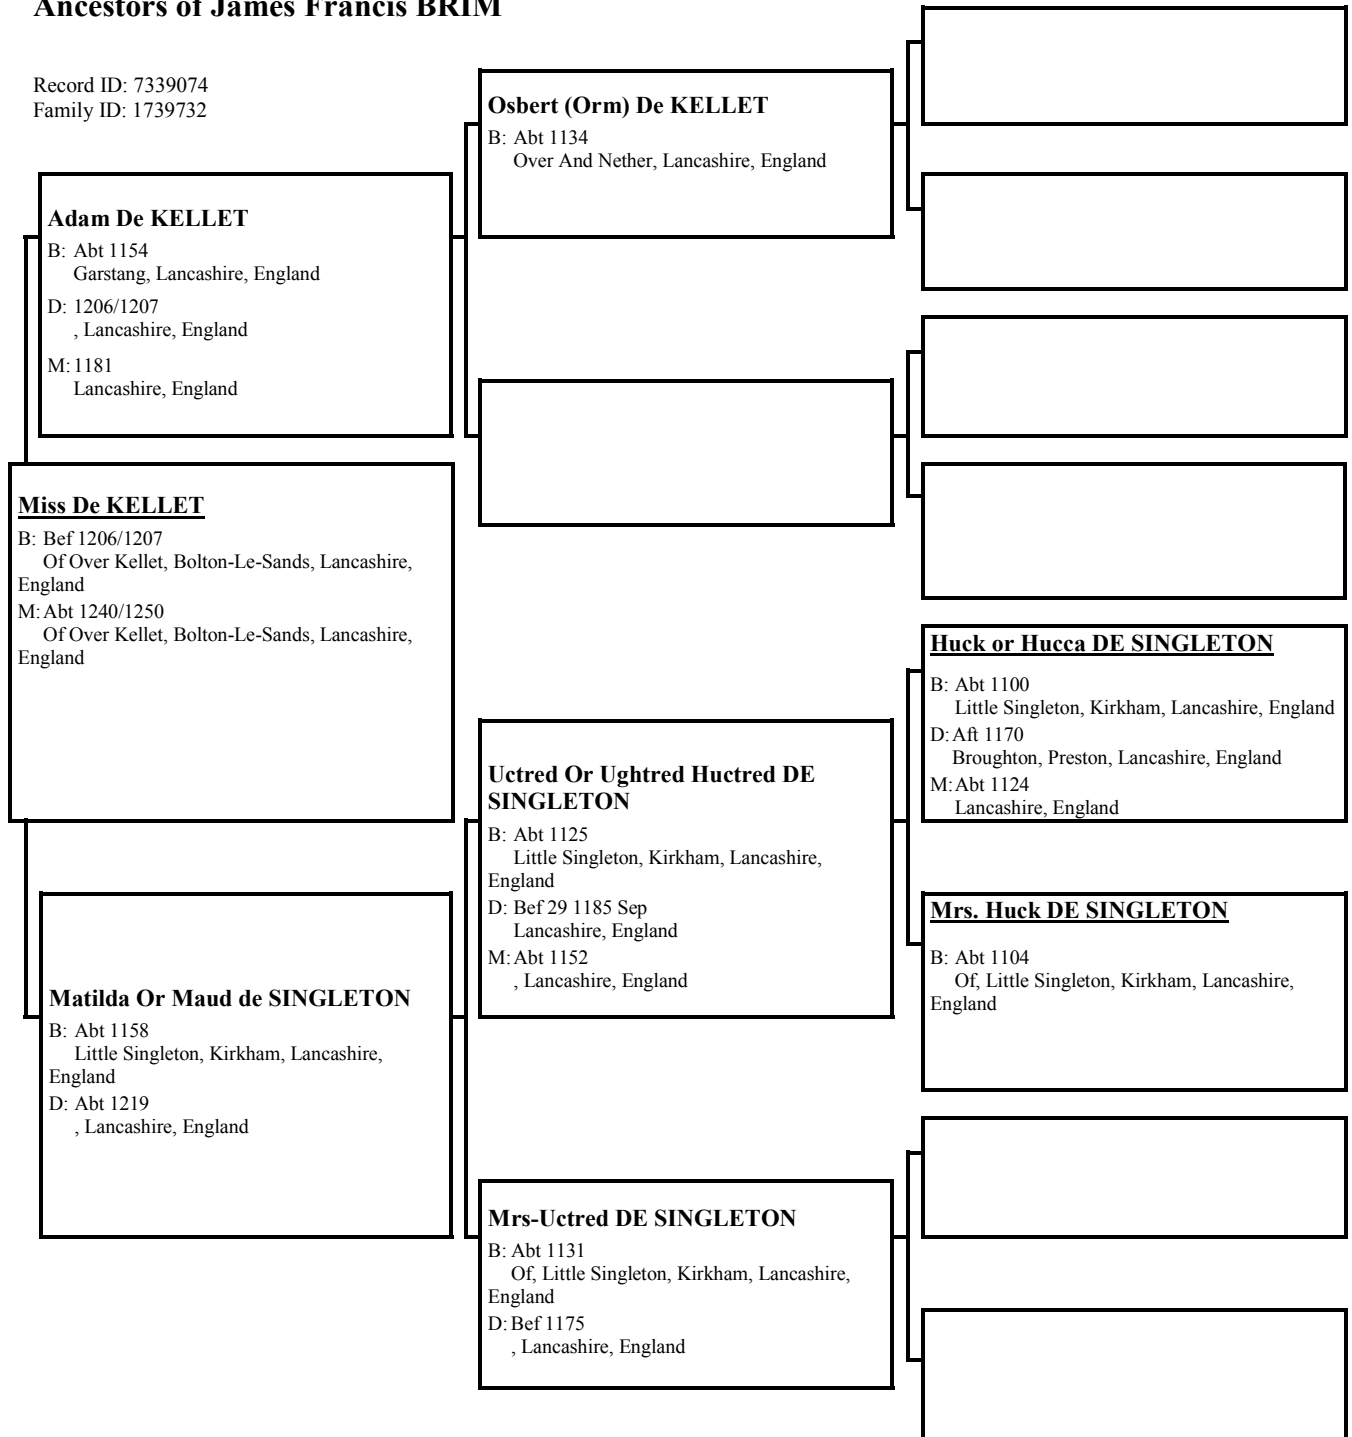

Ancestors of James Francis BRIM

Record ID: 7339074
Family ID: 1739732

519