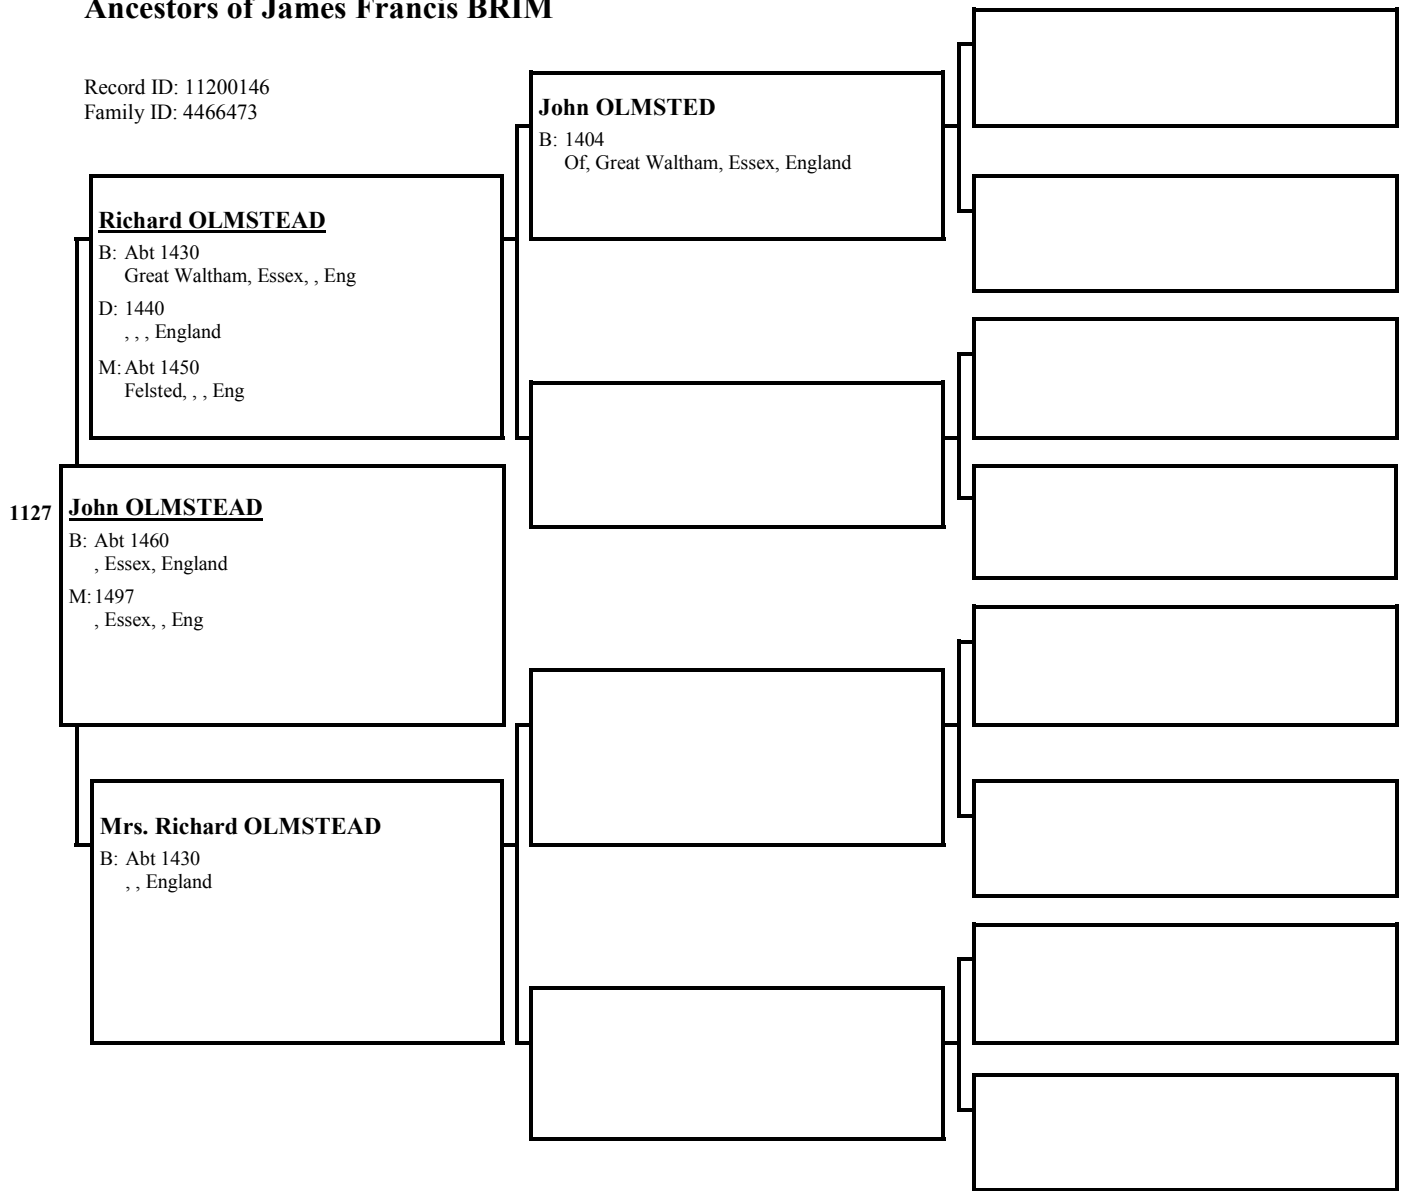

[Empty box]

Ancestors of James Francis BRIM

Record ID: 3364673
Family ID: 703097

Ancestors of James Francis BRIM

Record ID: 2333499

Family ID: 366123

Ancestors of James Francis BRIM

Record ID: 11200146
Family ID: 4466473