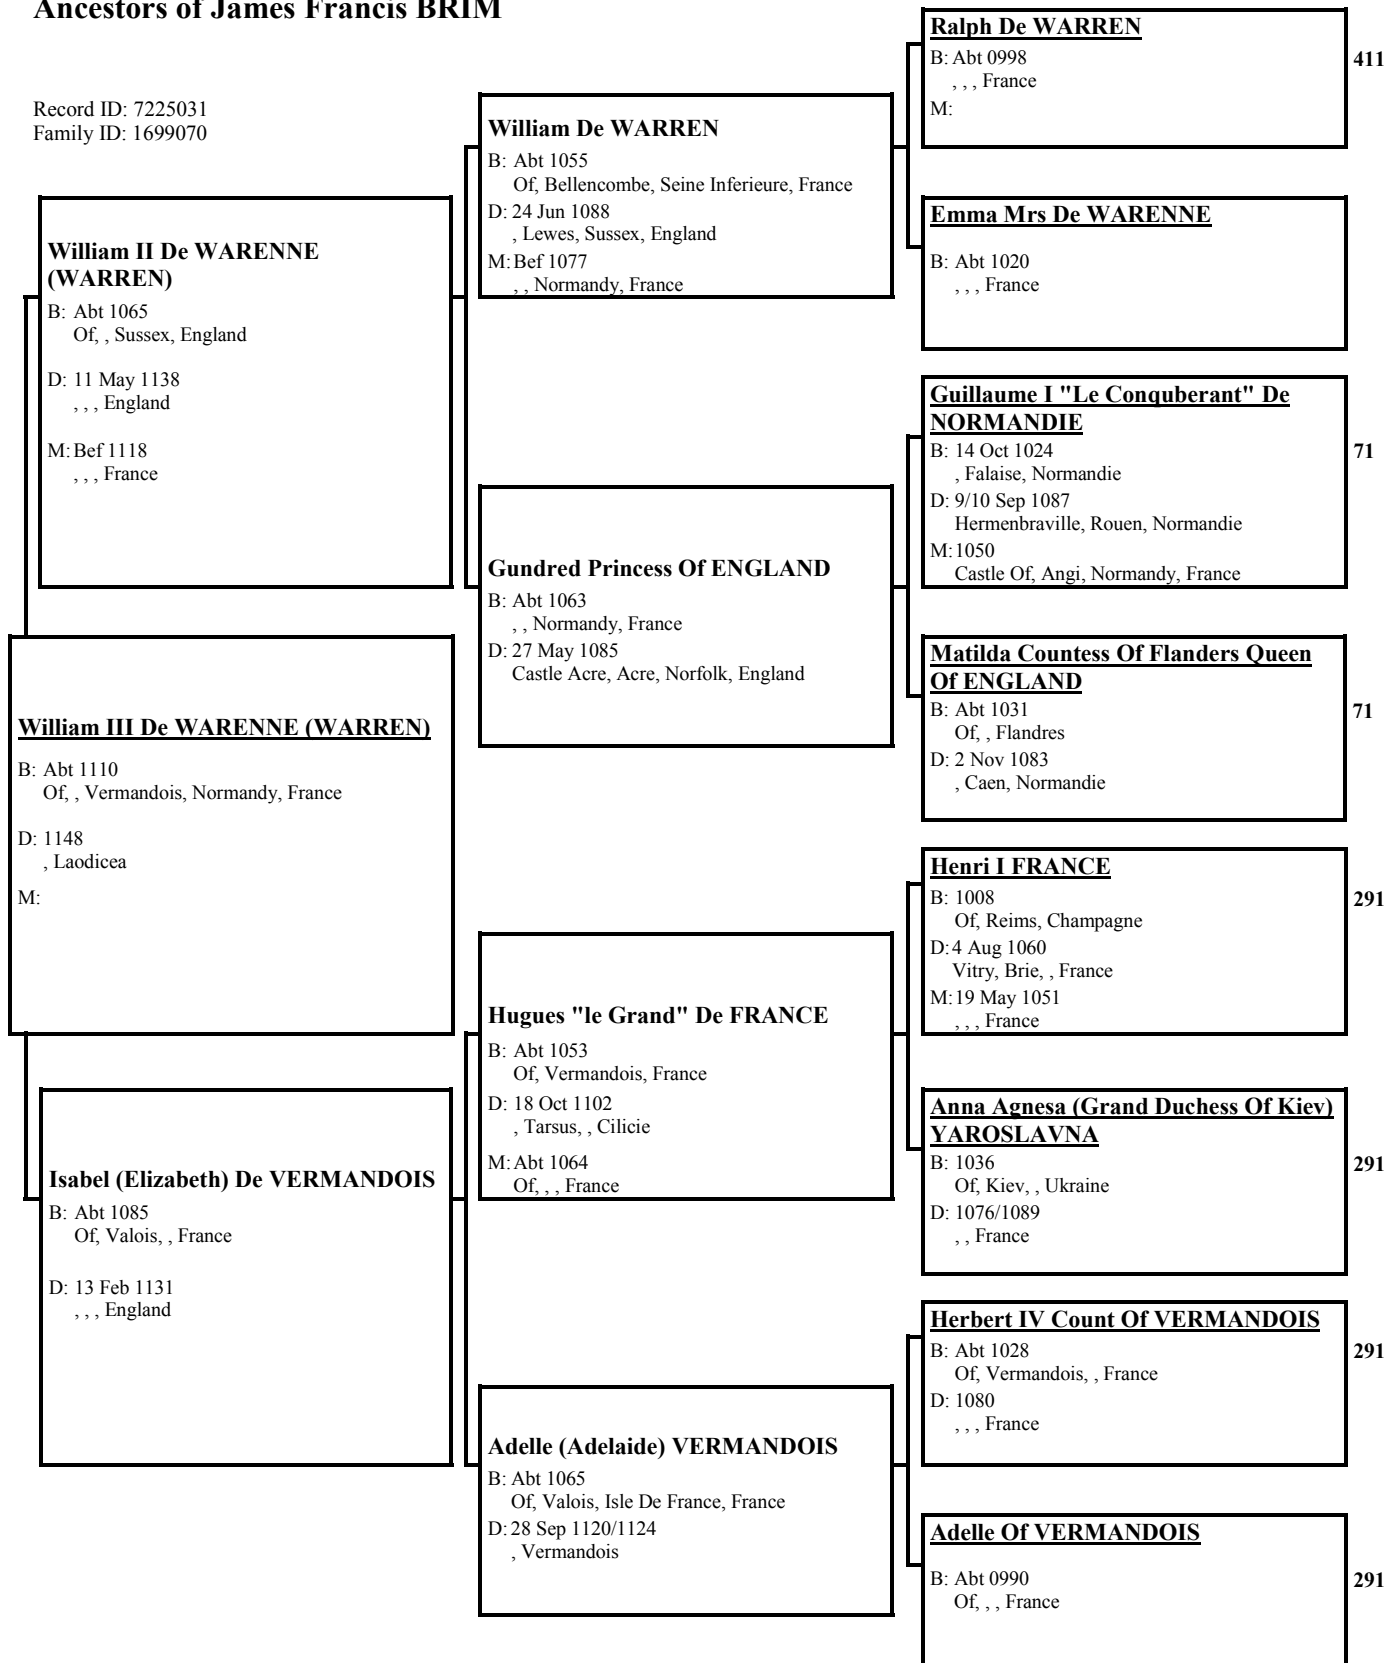

Ancestors of James Francis BRIM

Record ID: 7225031
Family ID: 1699070

403