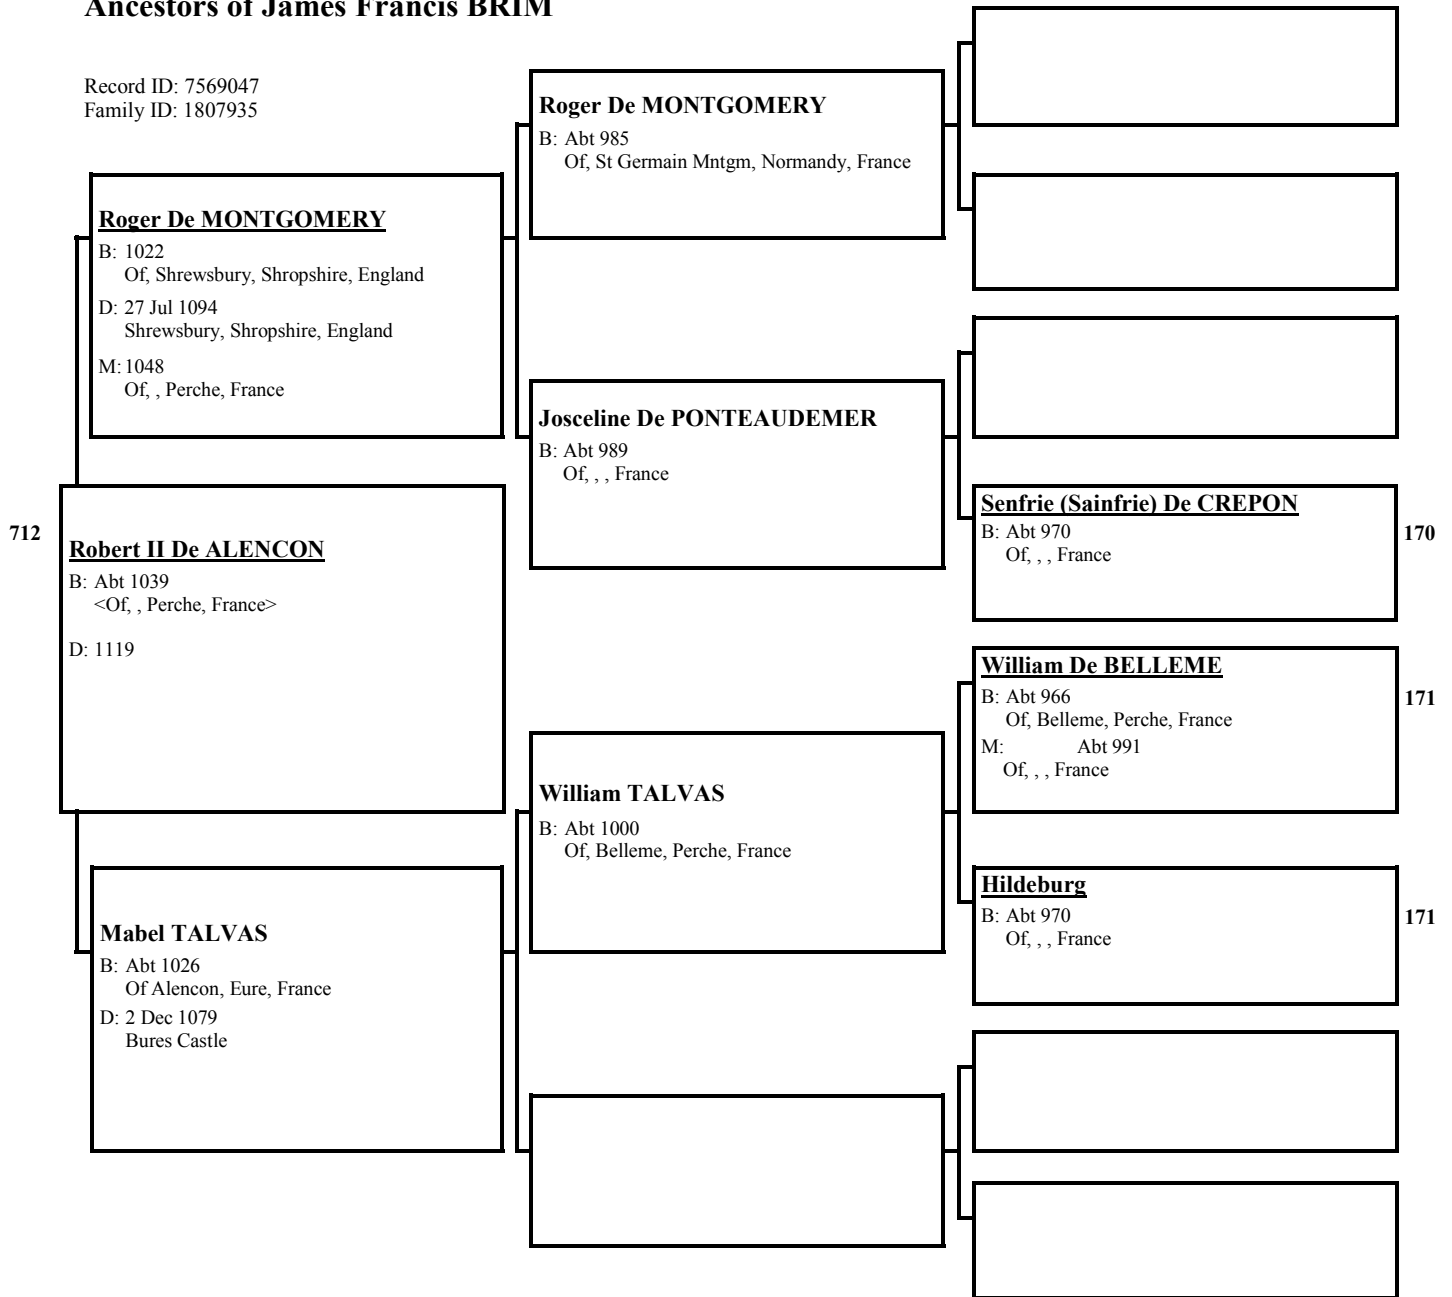

Ancestors of James Francis BRIM

Record ID: 7569047
Family ID: 1807935