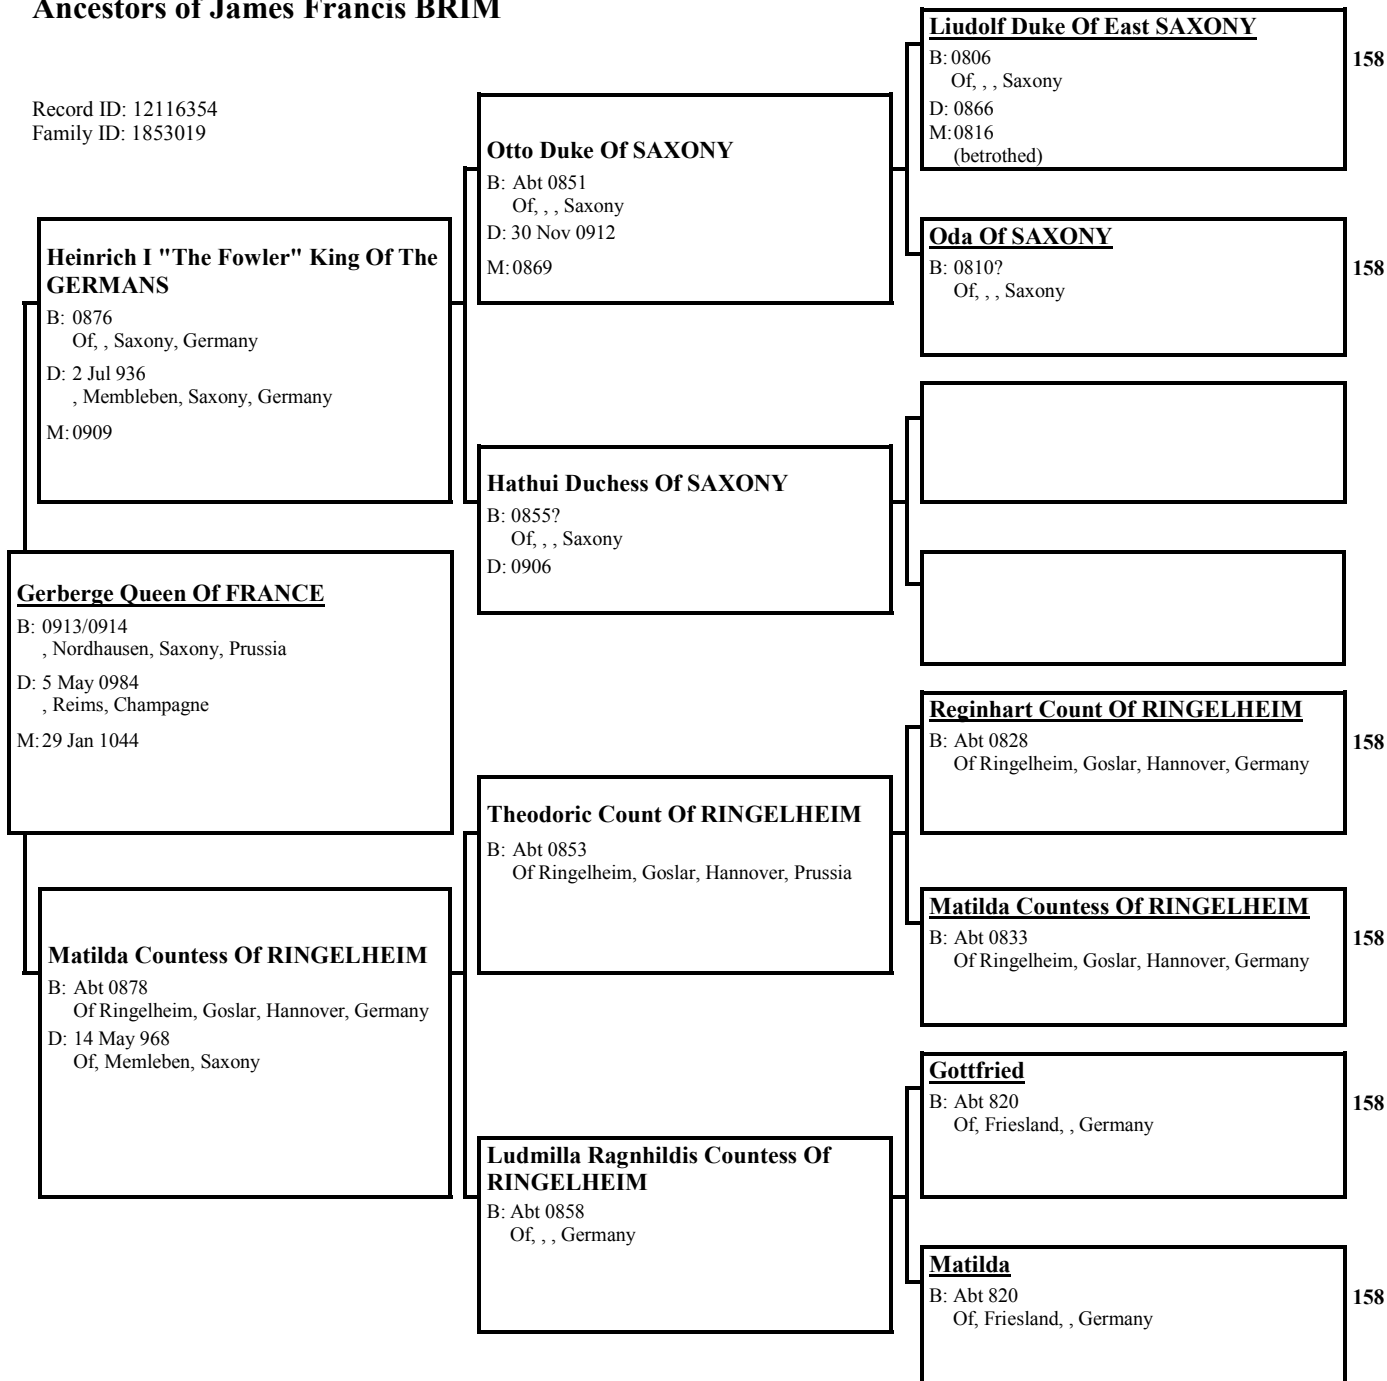

Ancestors of James Francis BRIM

Record ID: 12116354
Family ID: 1853019

180