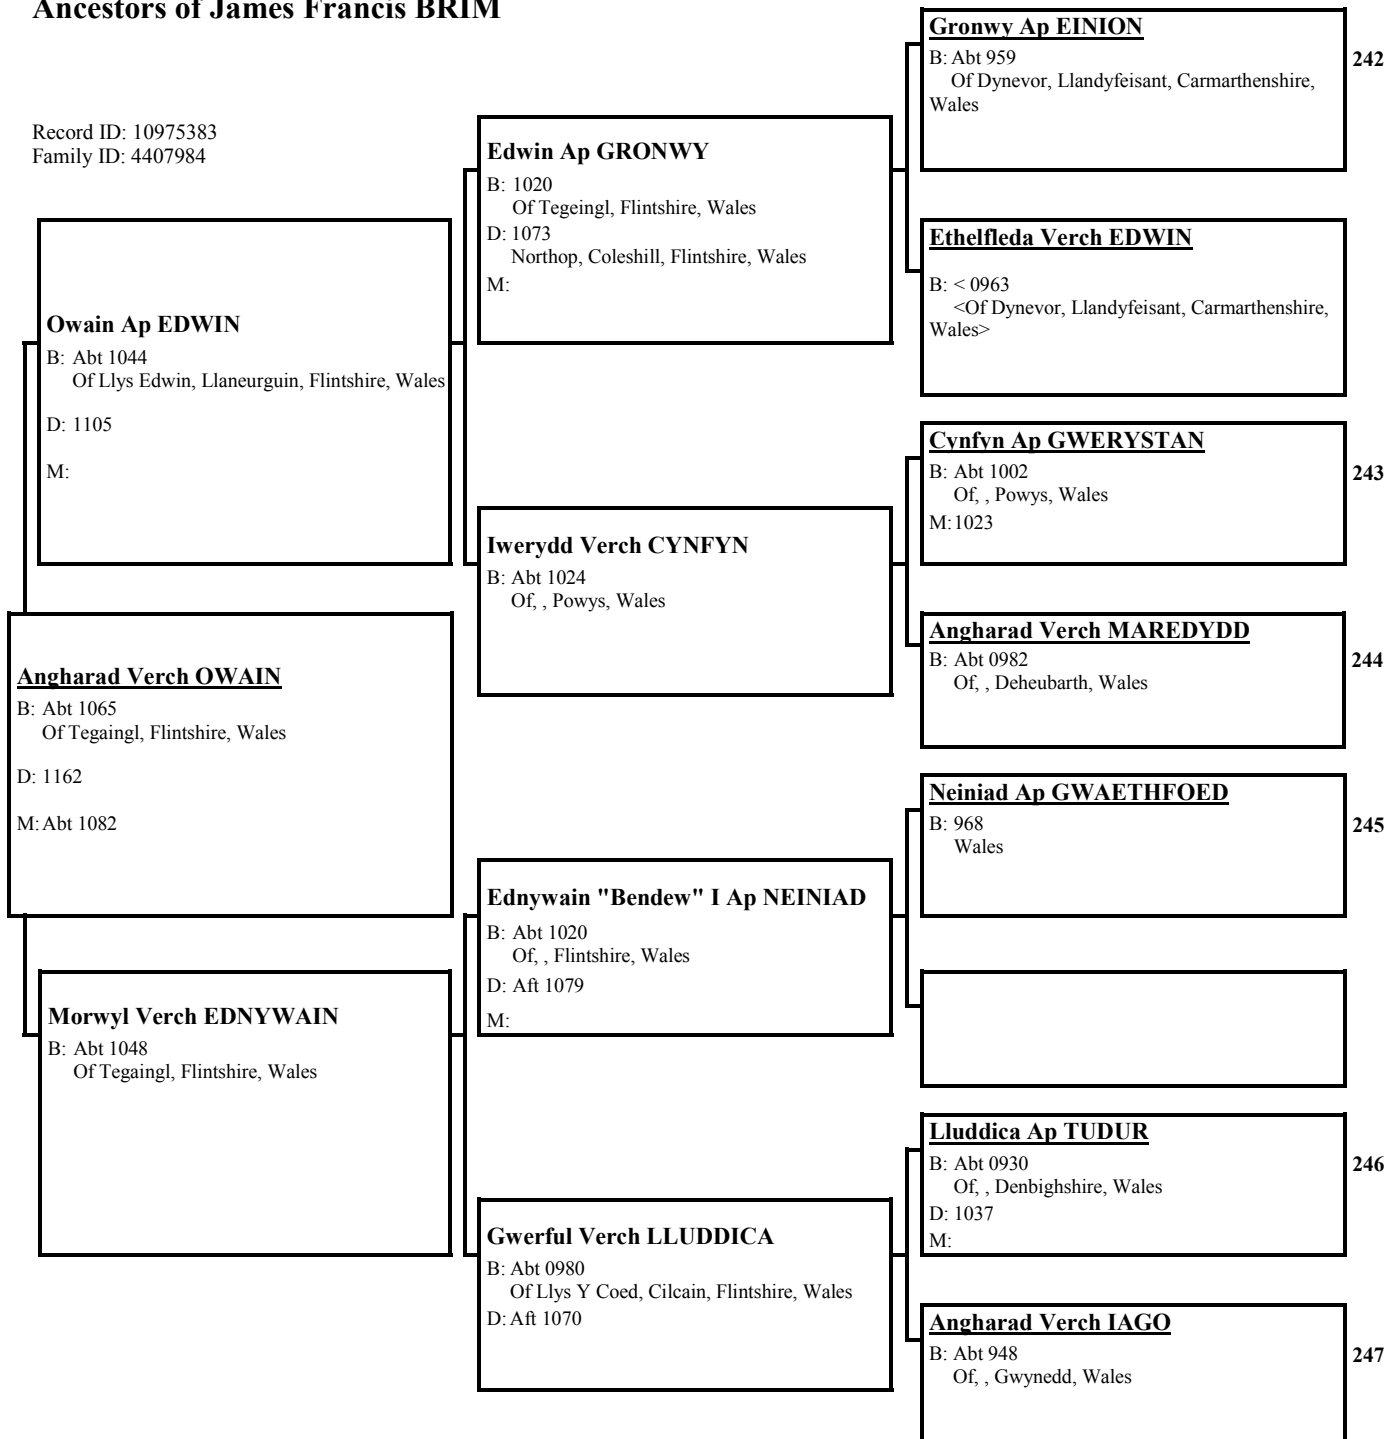

Ancestors of James Francis BRIM

Record ID: 10975383
Family ID: 4407984

222