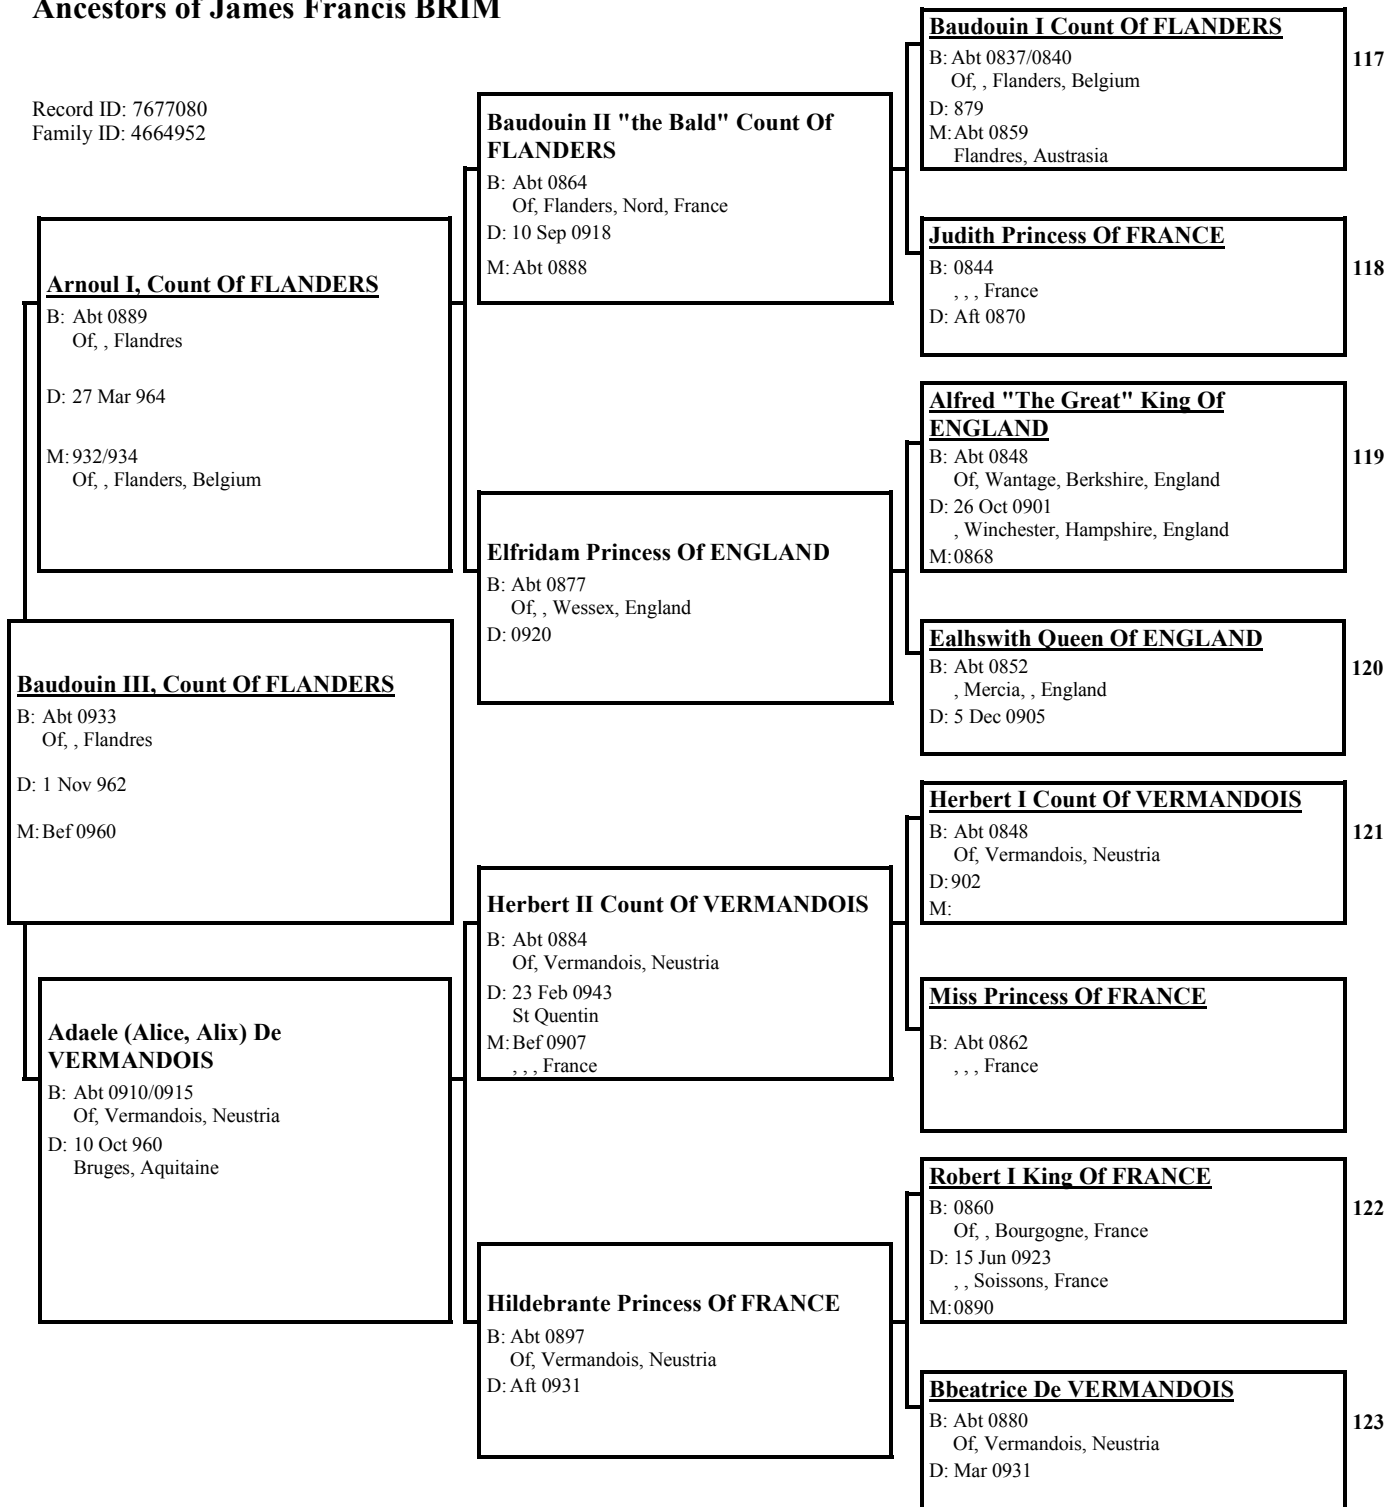

Ancestors of James Francis BRIM

Record ID: 7677080
Family ID: 4664952

110