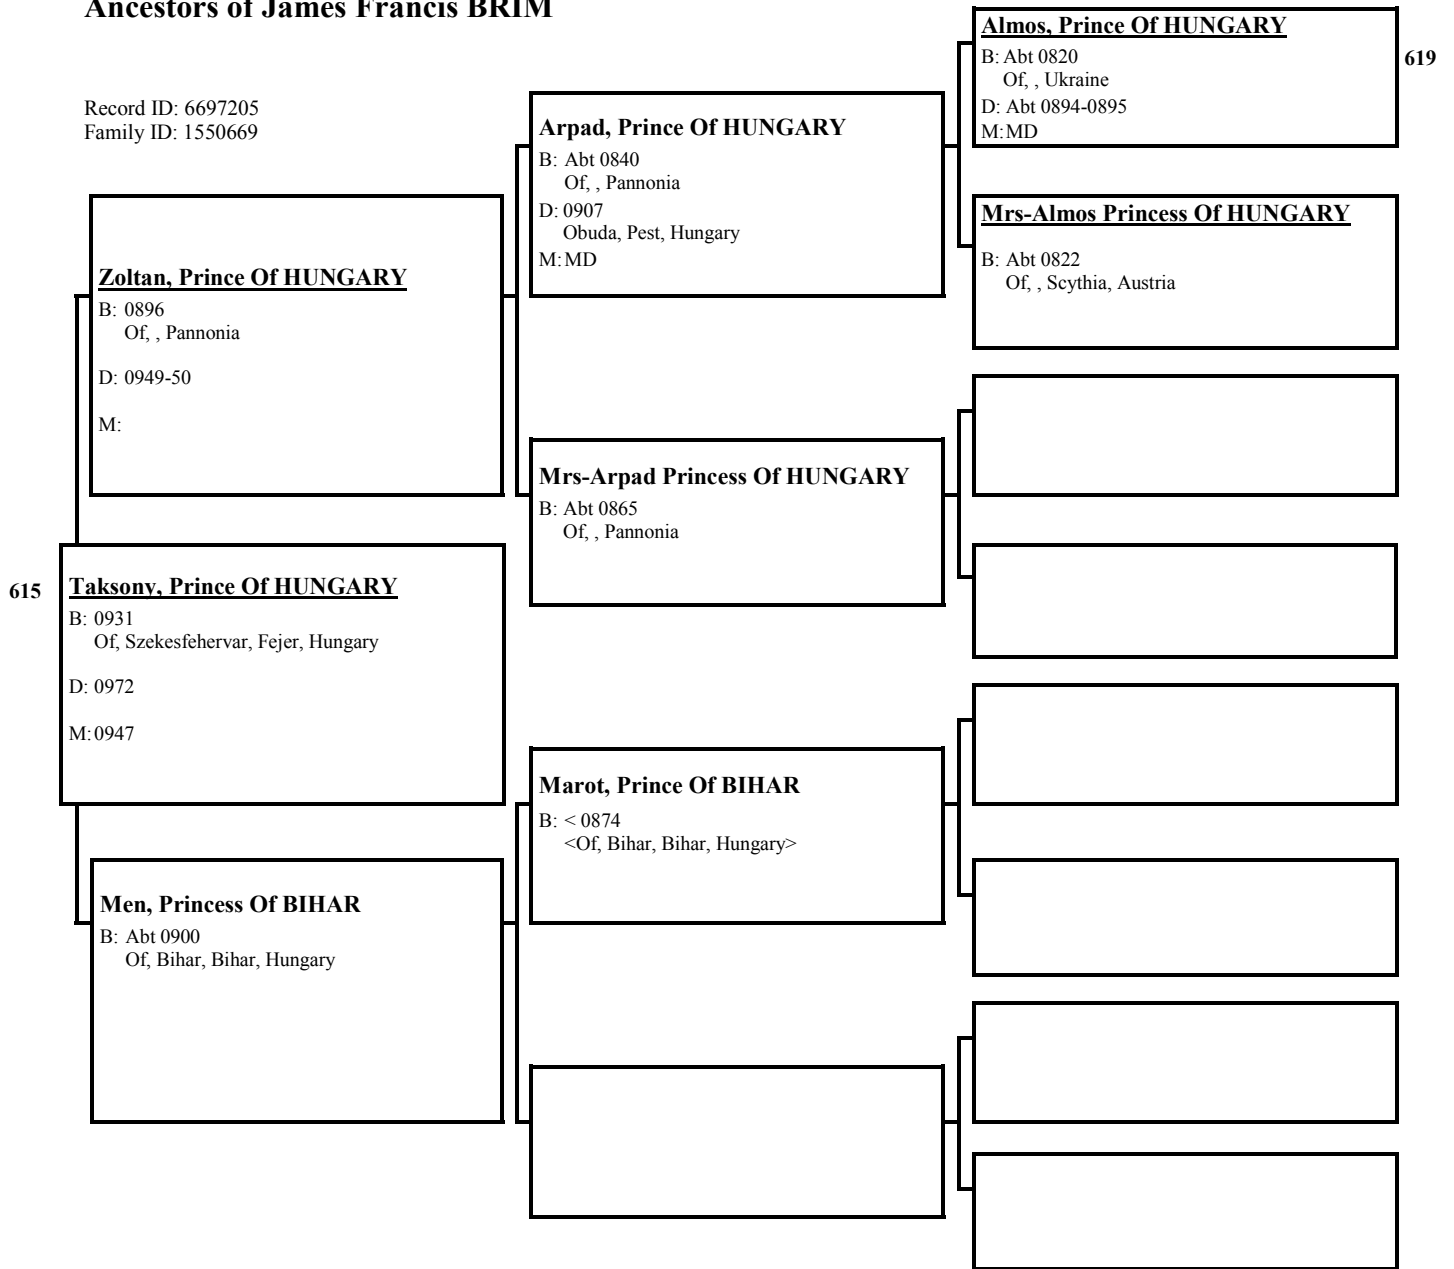

Ancestors of James Francis BRIM

Record ID: 6697205
Family ID: 1550669