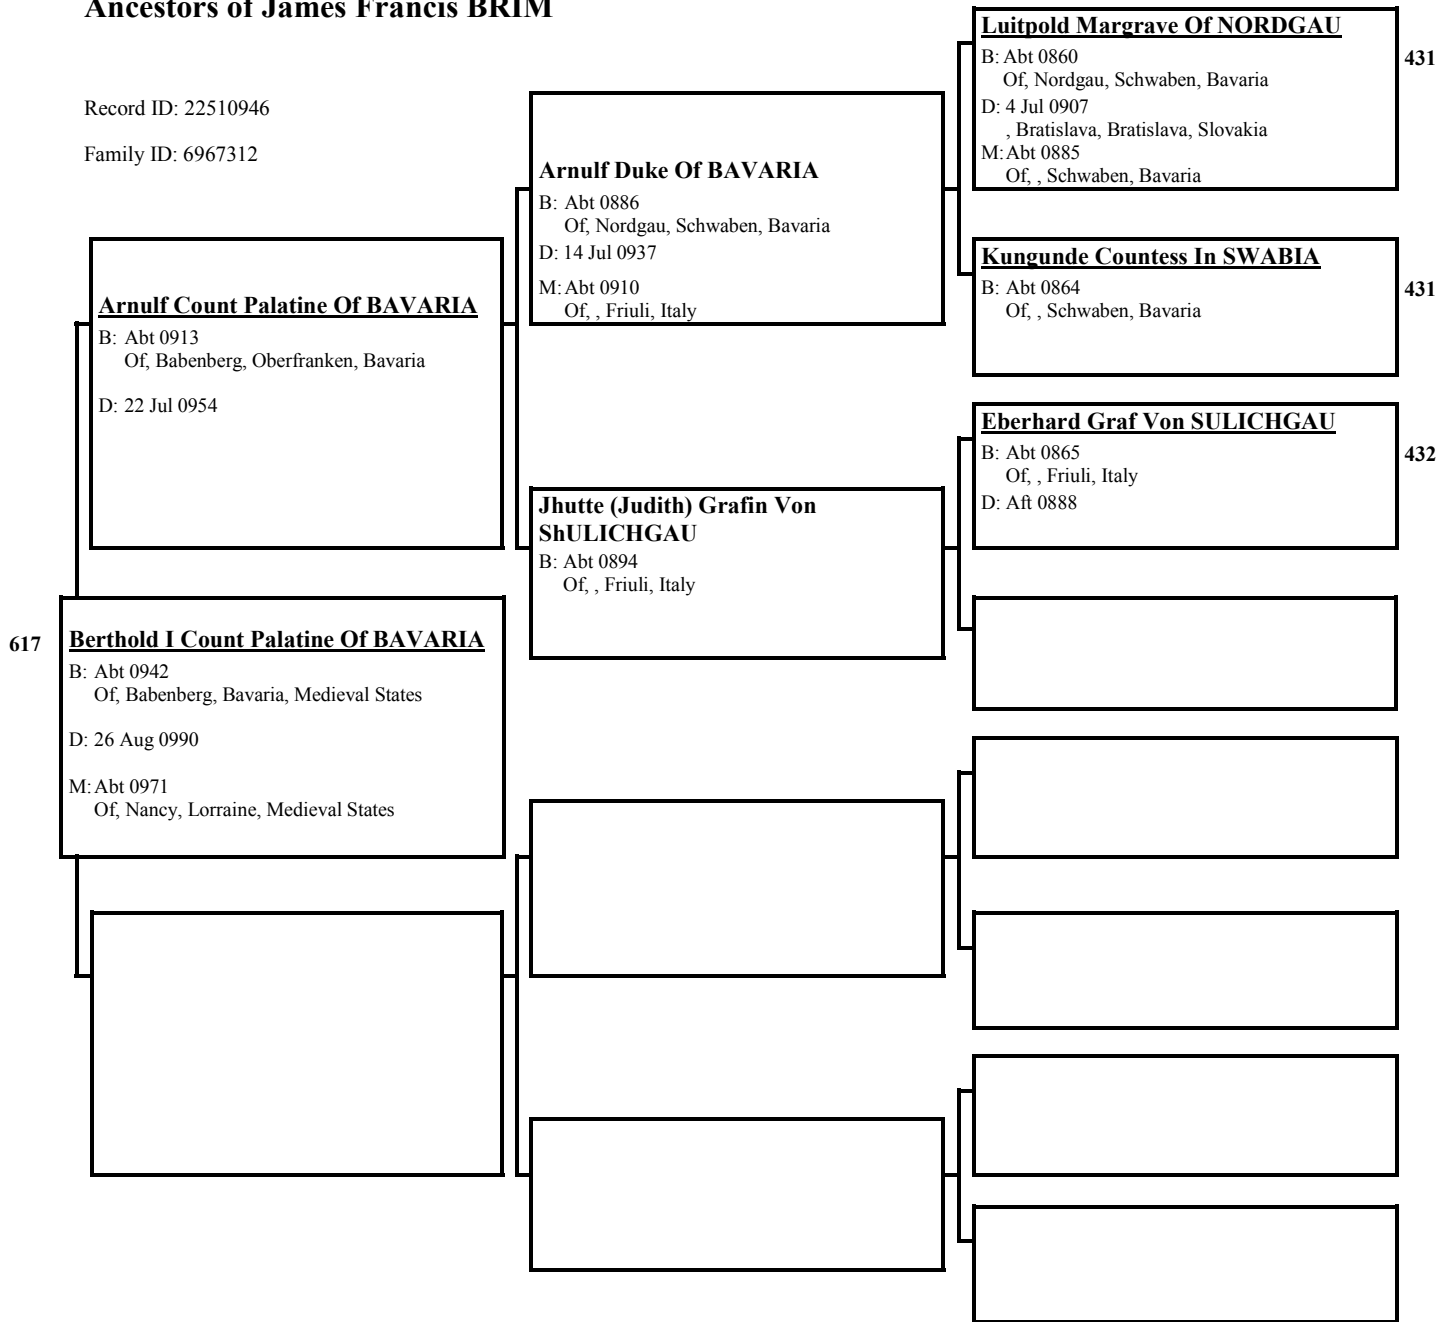

Ancestors of James Francis BRIM

Record ID: 22510946

Family ID: 6967312