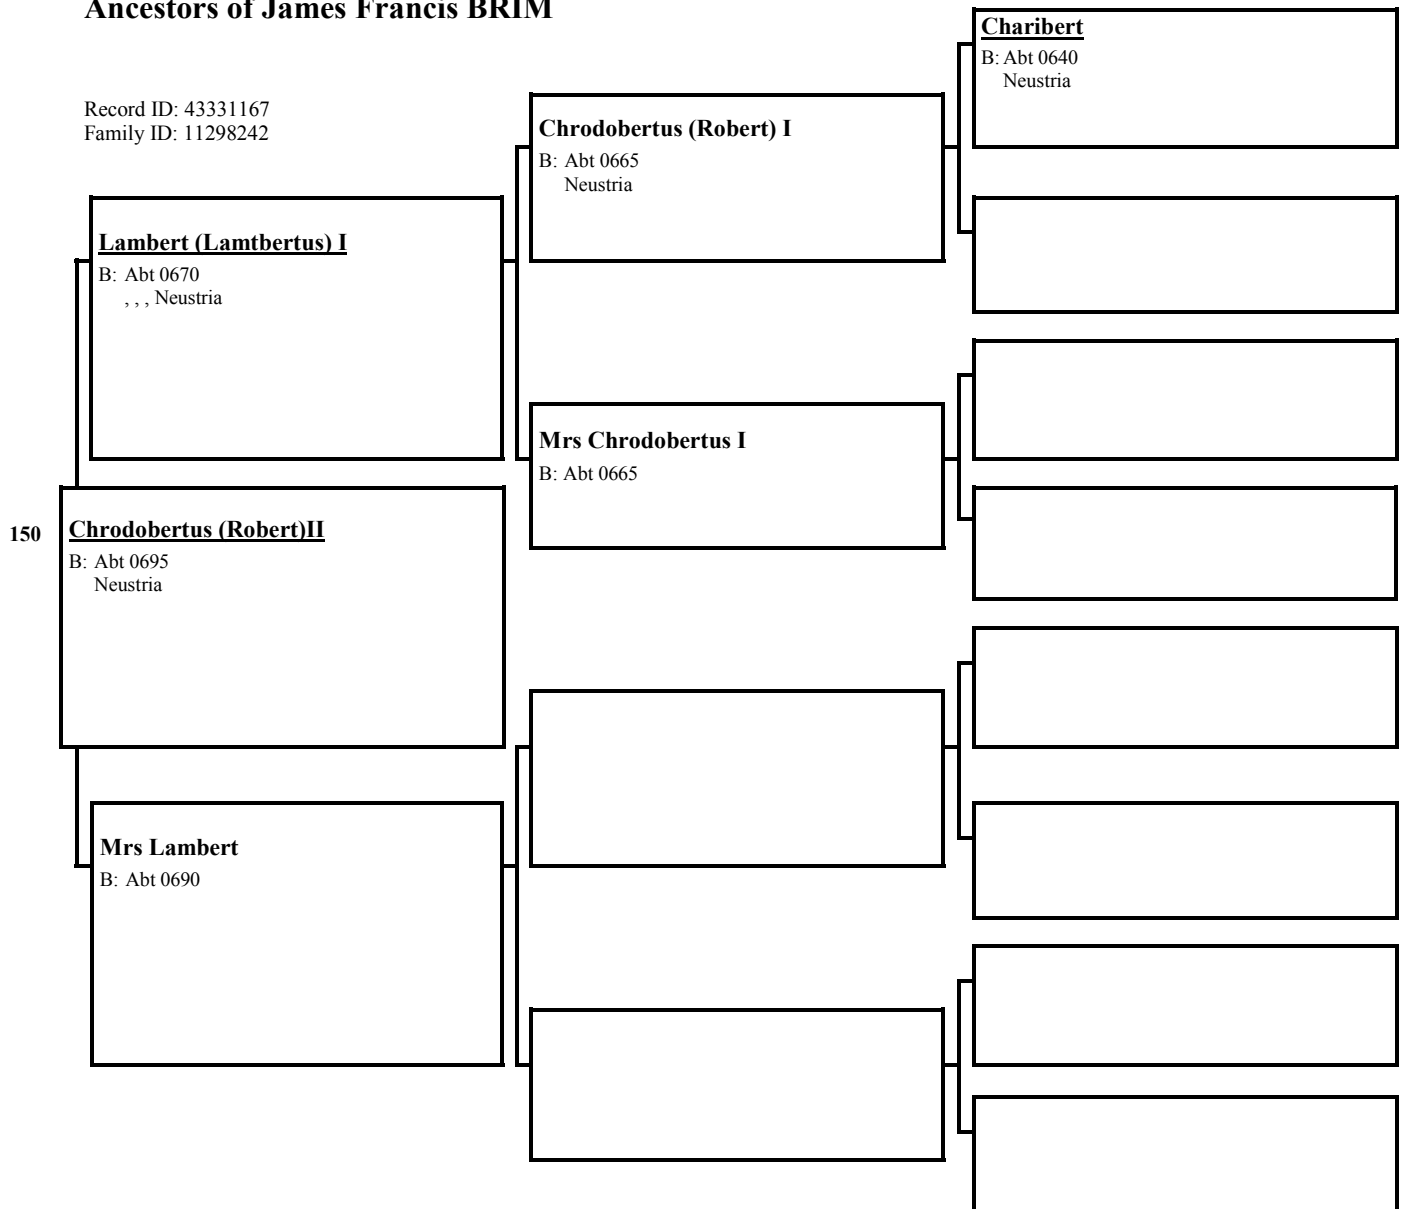

Ancestors of James Francis BRIM

Record ID: 43331167
Family ID: 11298242