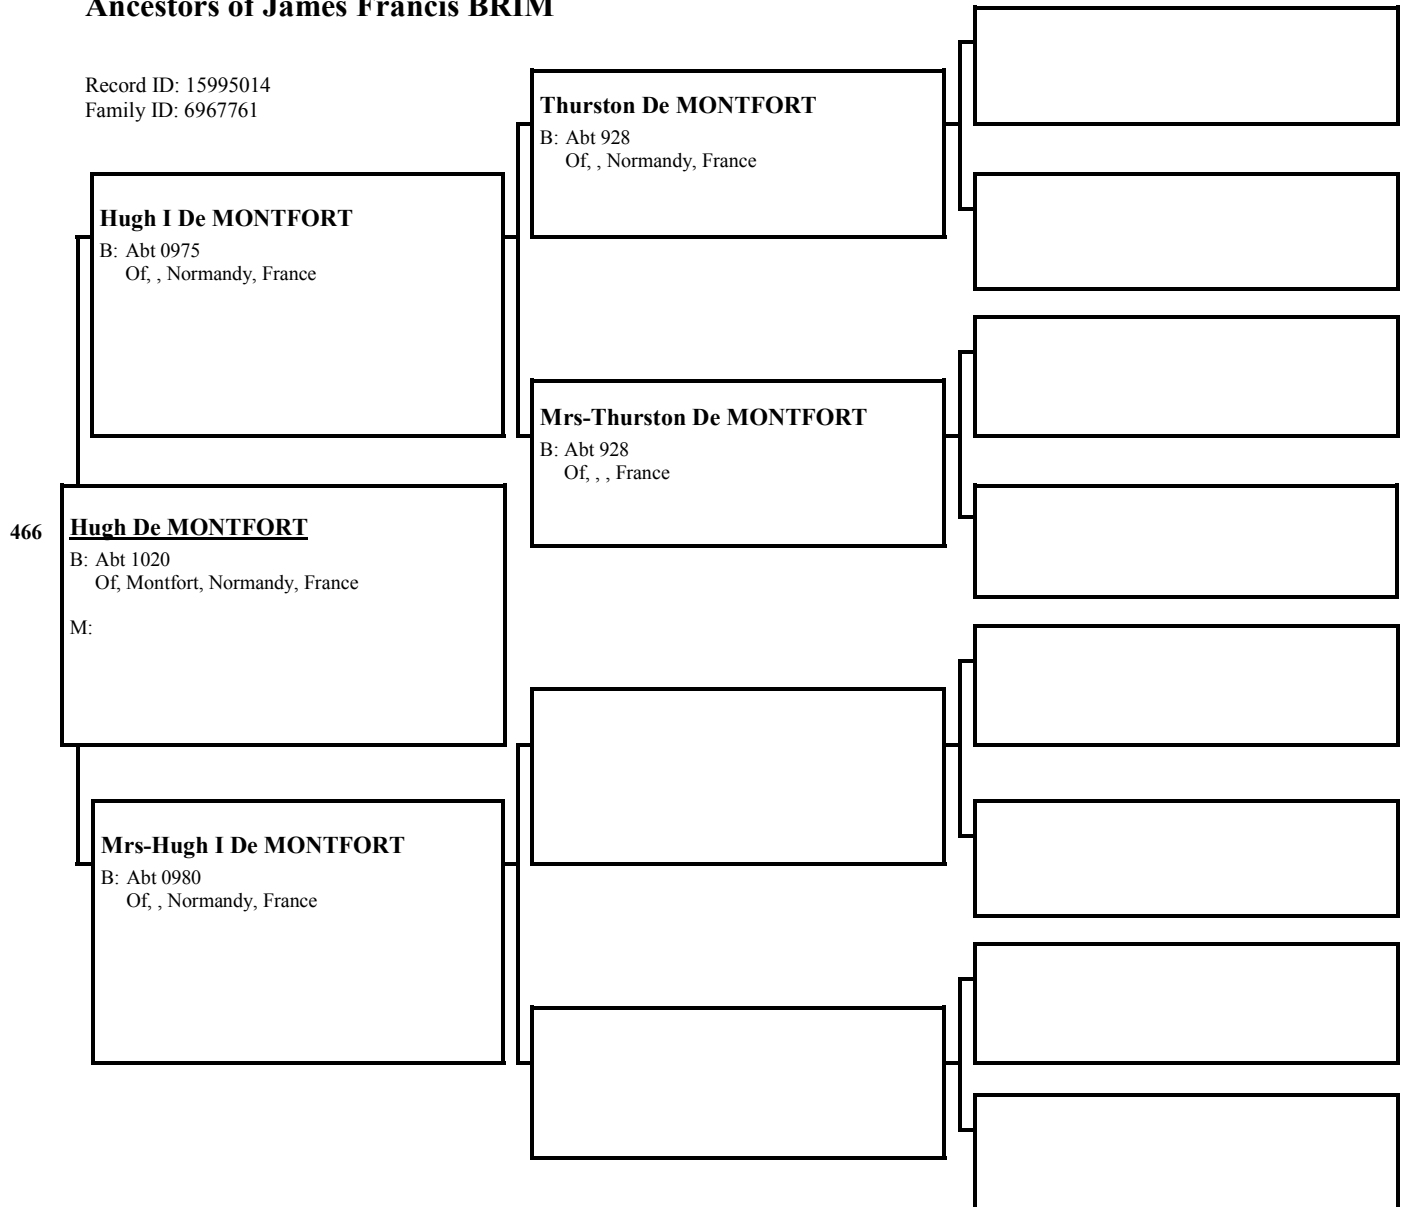

Ancestors of James Francis BRIM

Record ID: 15995014
Family ID: 6967761