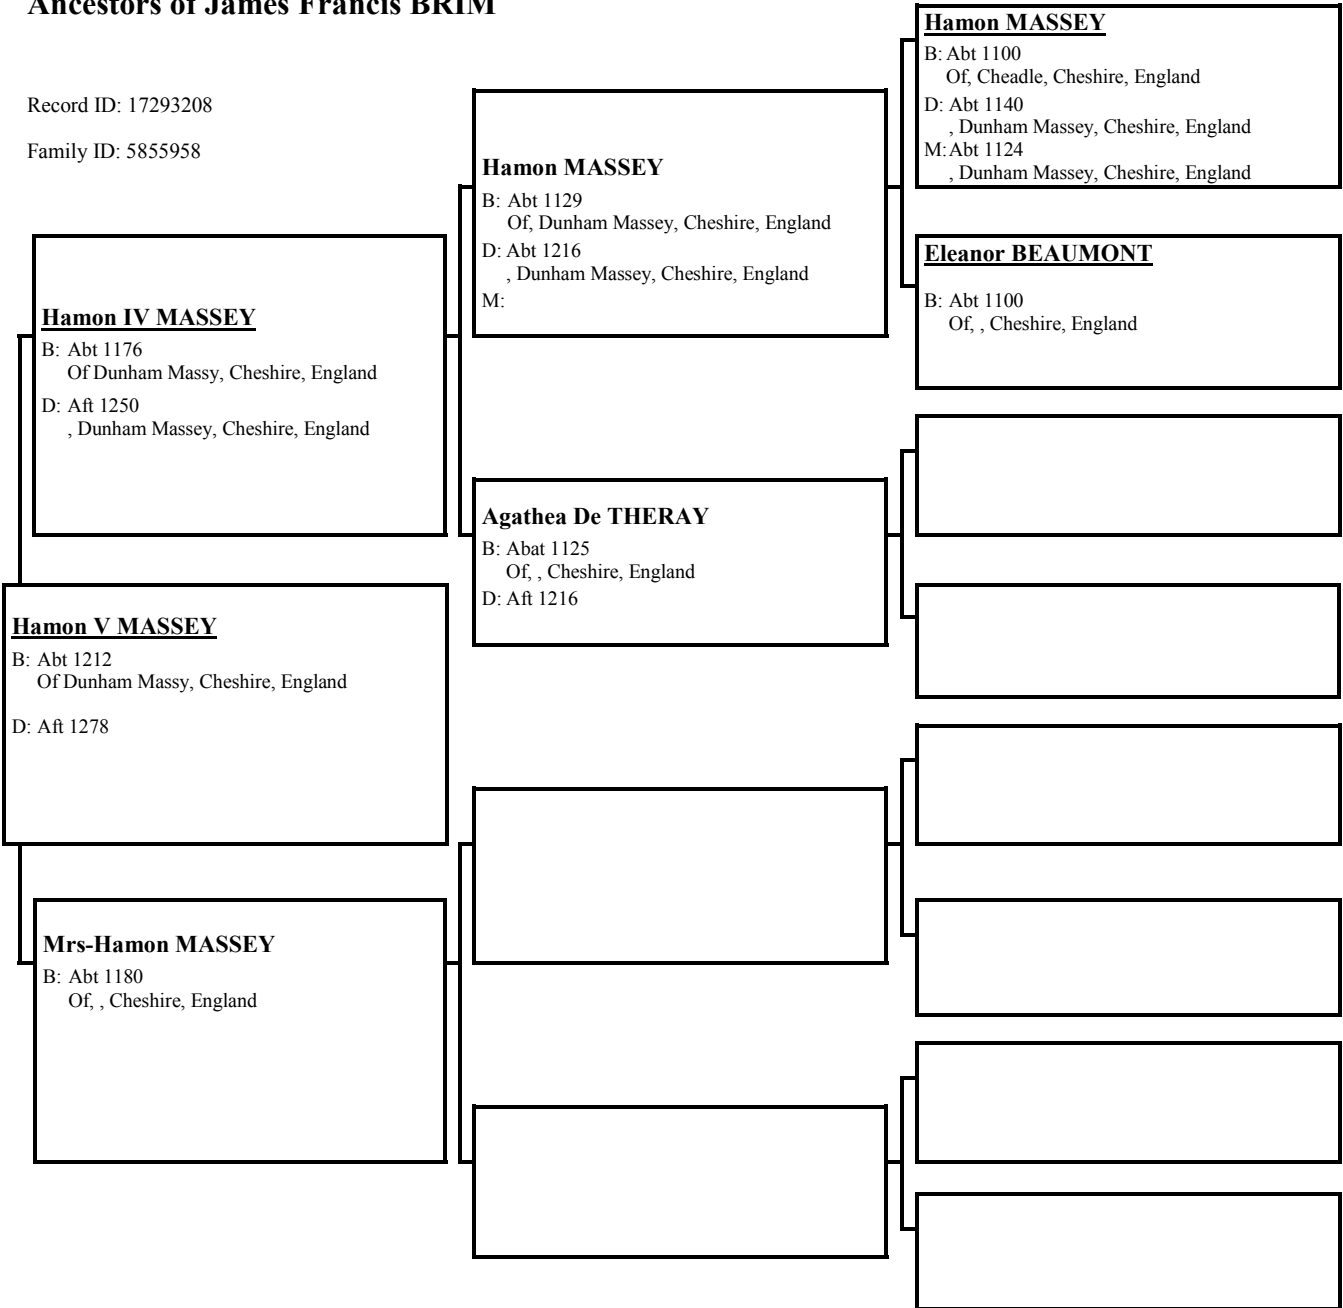

Ancestors of James Francis BRIM

Record ID: 17293208

Family ID: 5855958

873