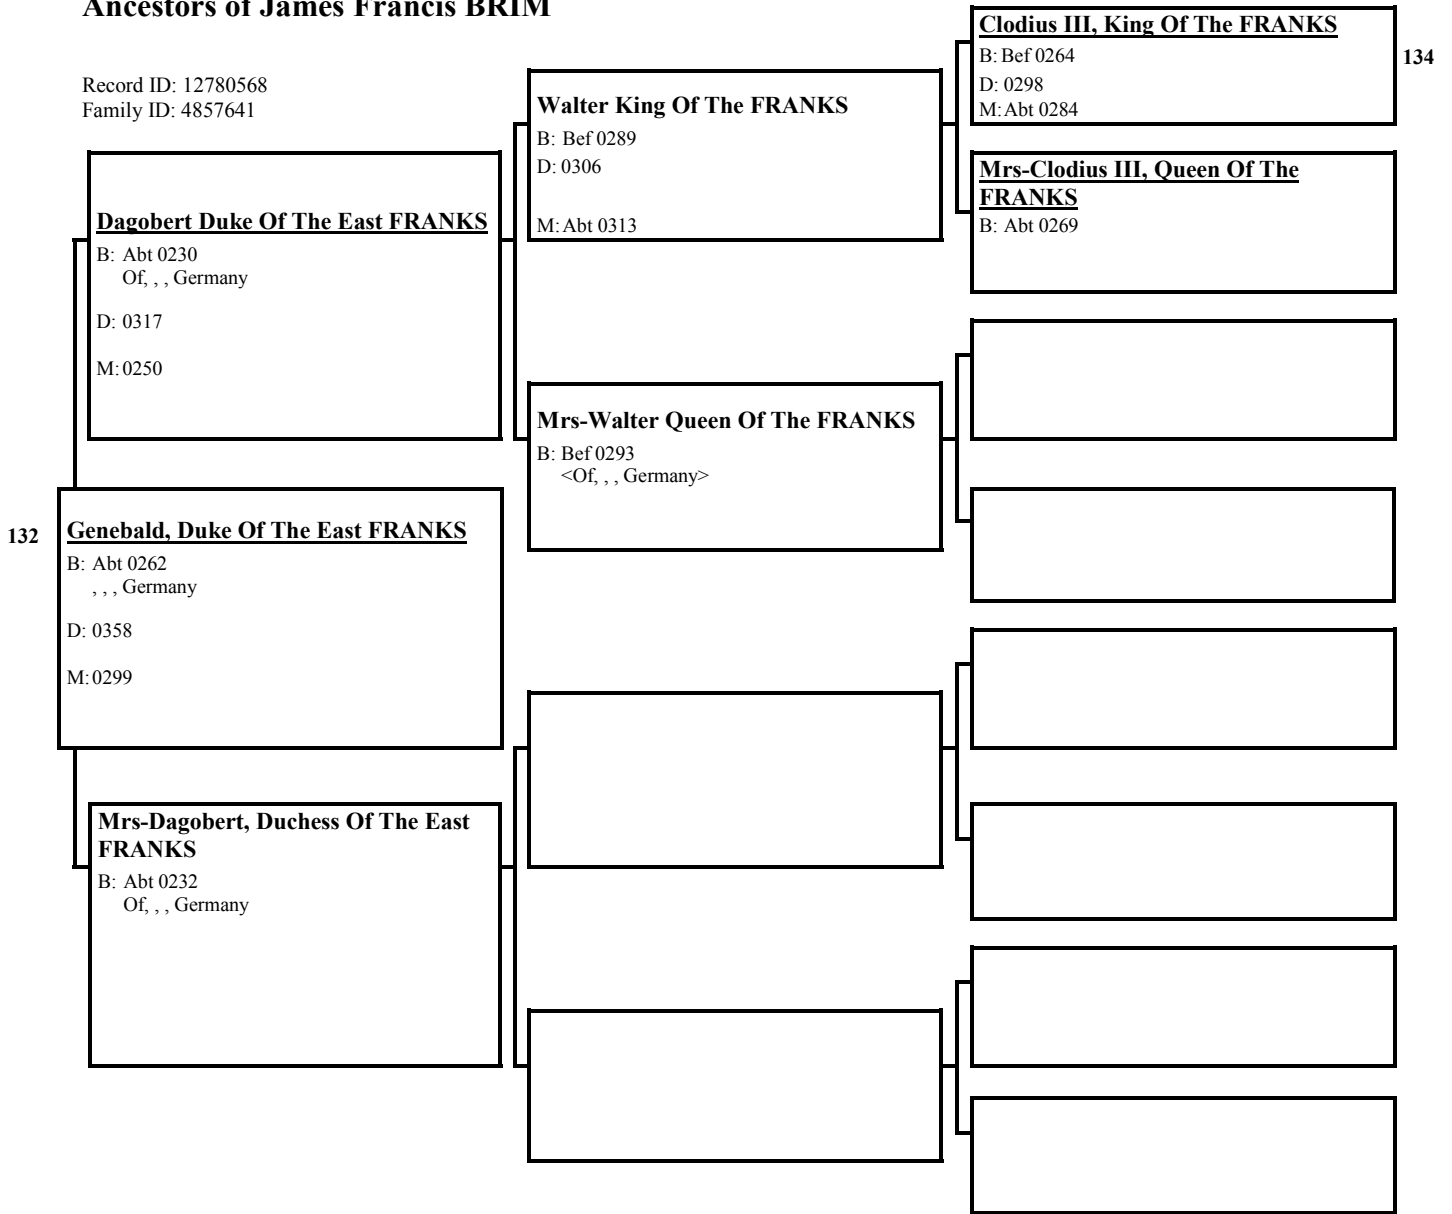

Ancestors of James Francis BRIM

Record ID: 12780568
Family ID: 4857641