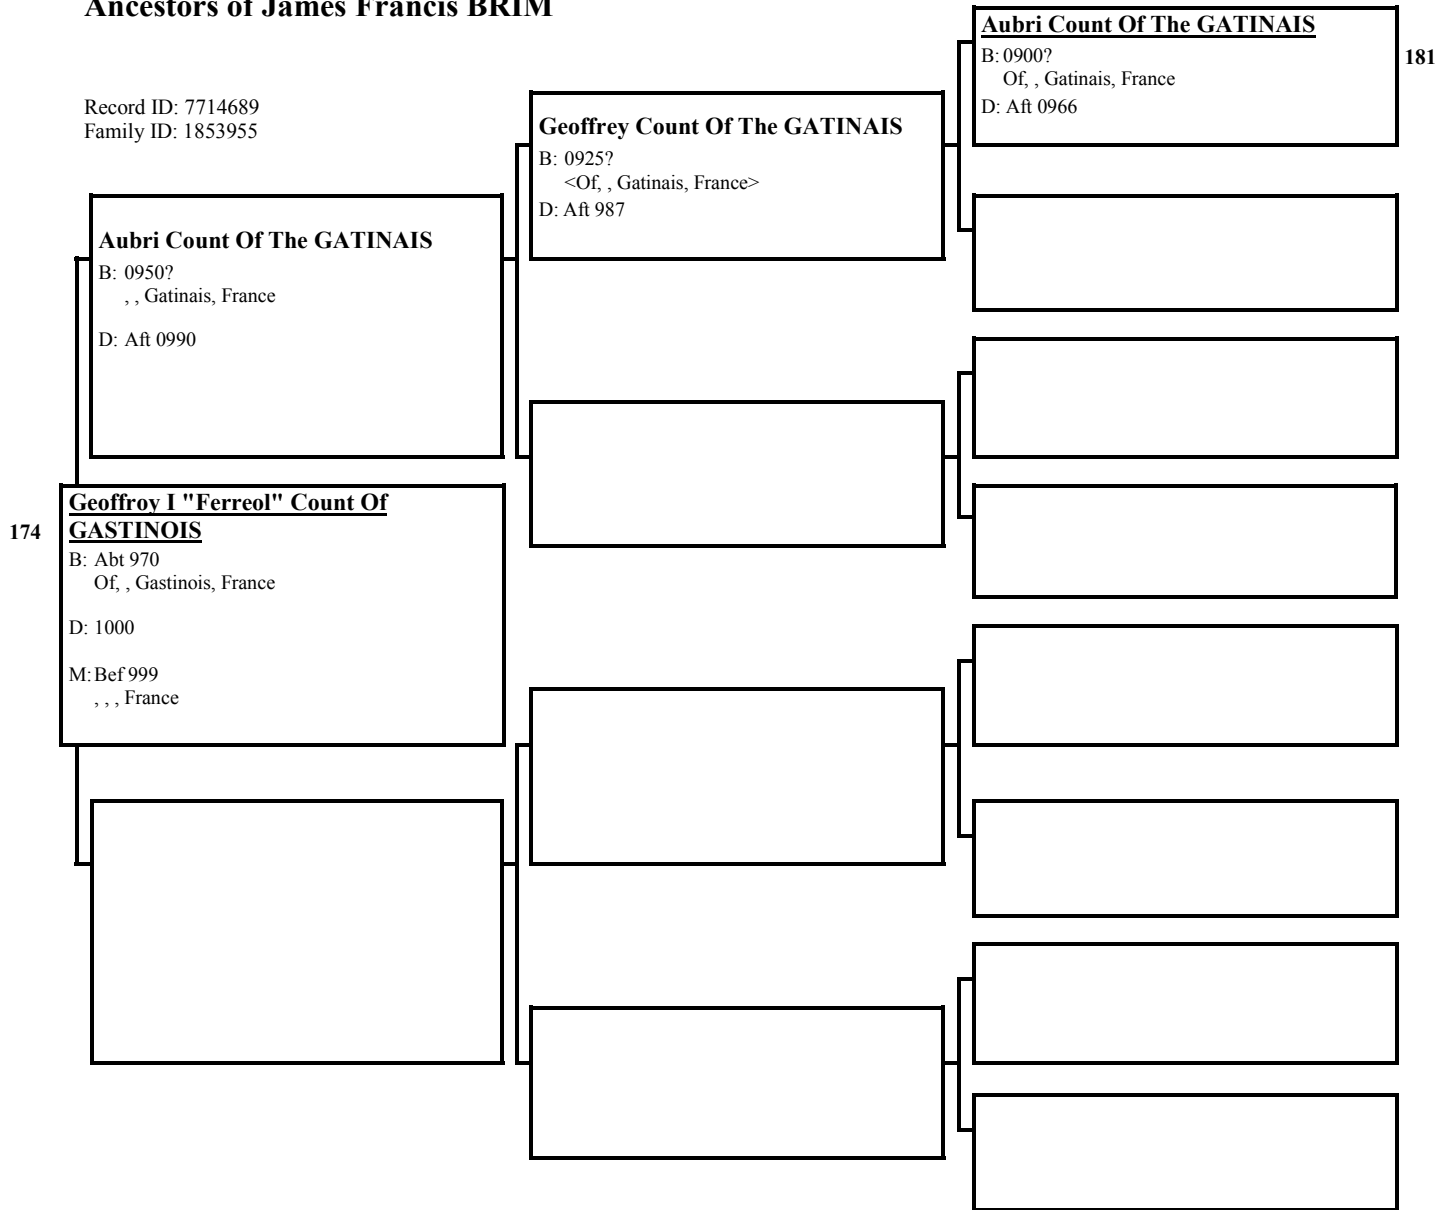

Ancestors of James Francis BRIM

Record ID: 7714689
Family ID: 1853955