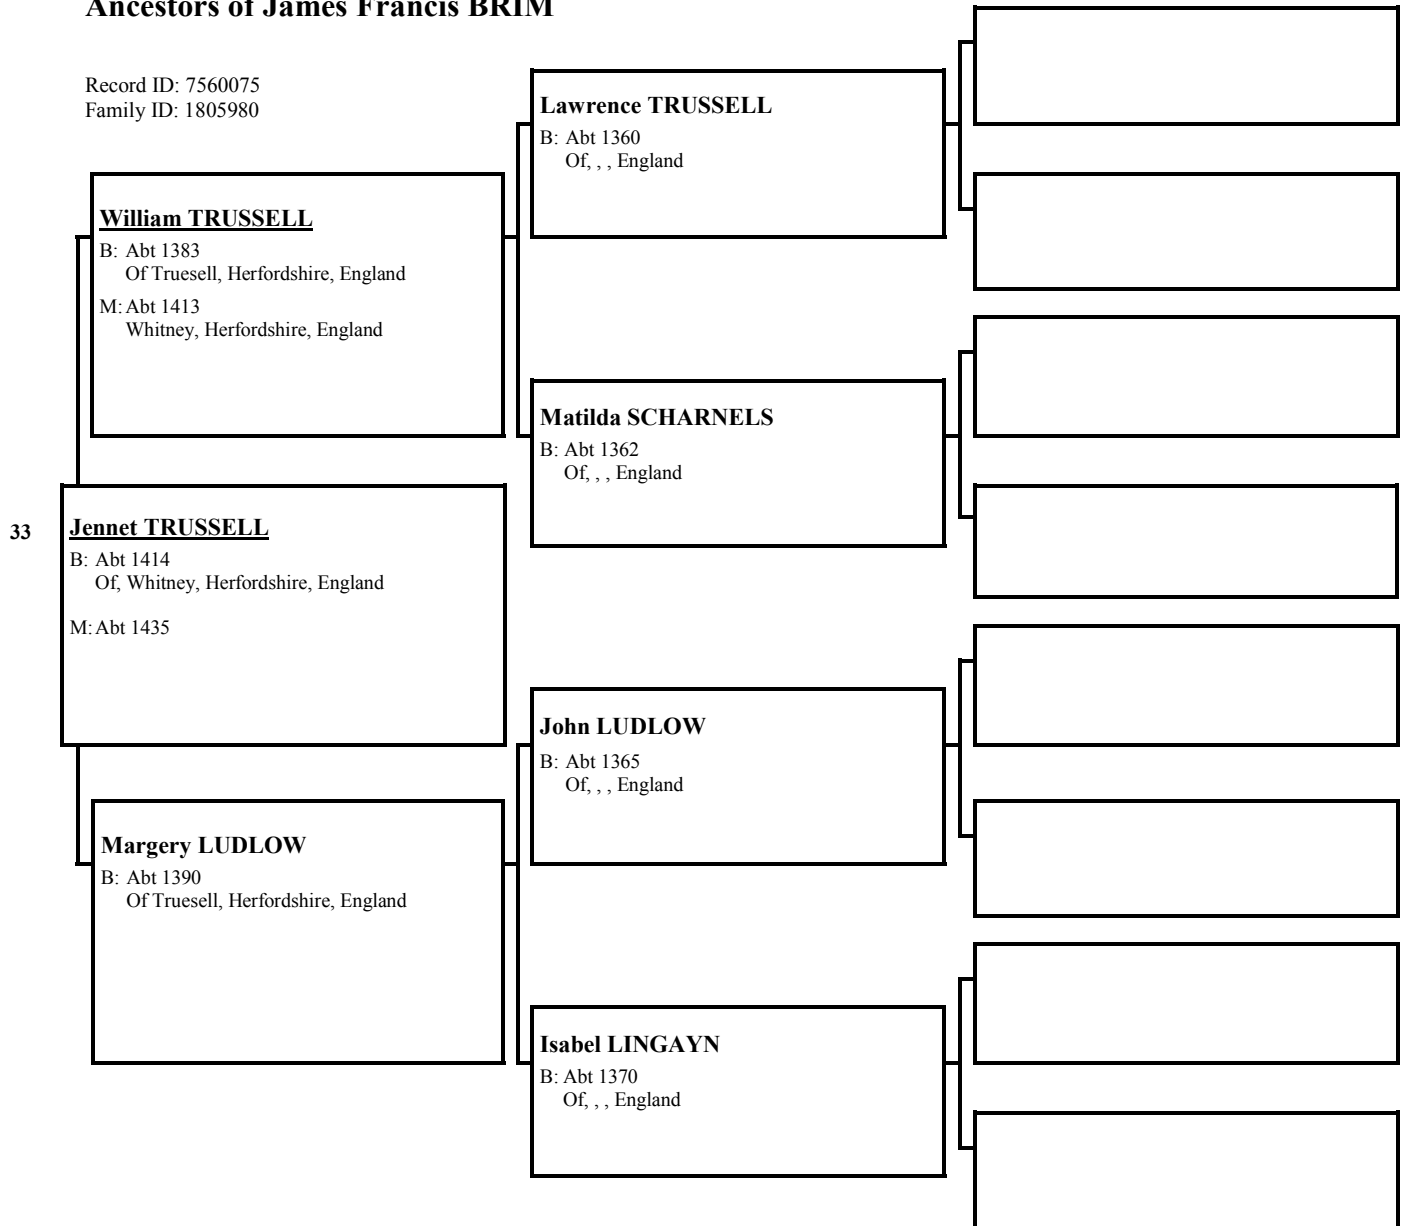

Ancestors of James Francis BRIM

Record ID: 7560075
Family ID: 1805980