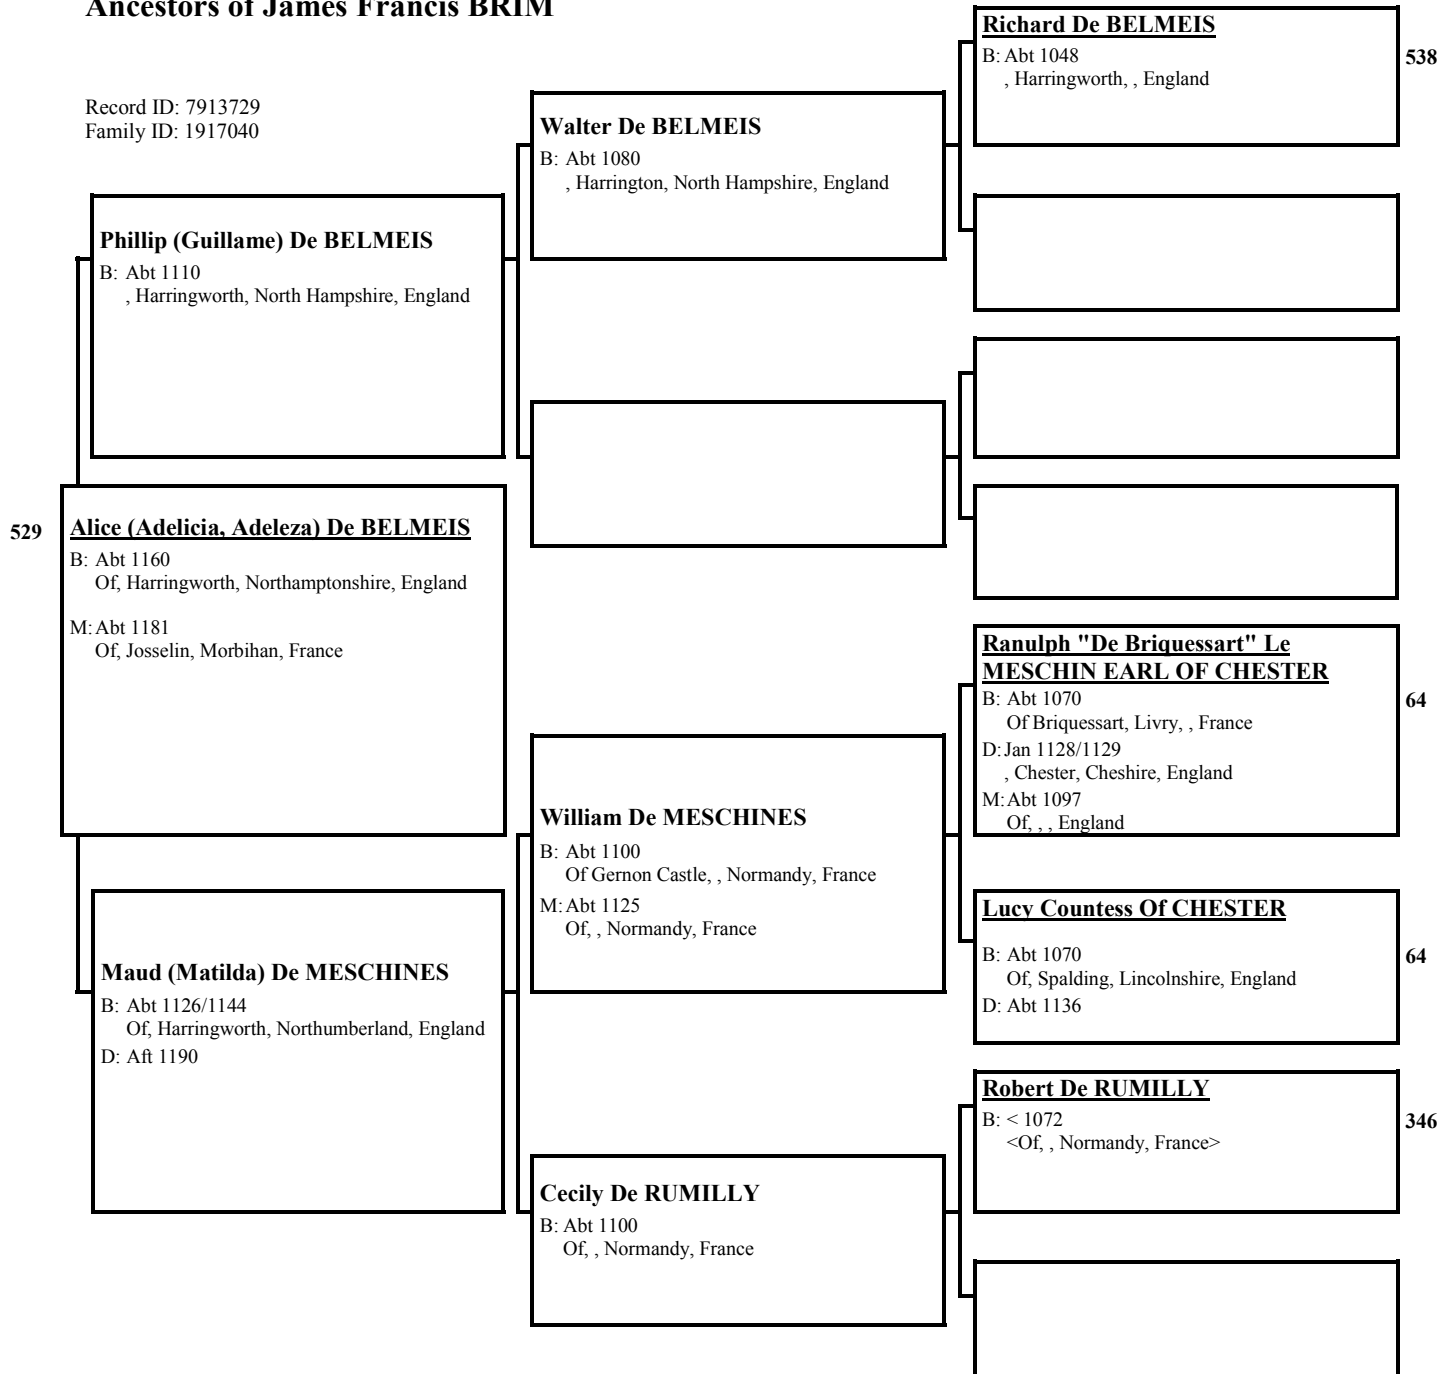

Ancestors of James Francis BRIM

Record ID: 7913729
Family ID: 1917040