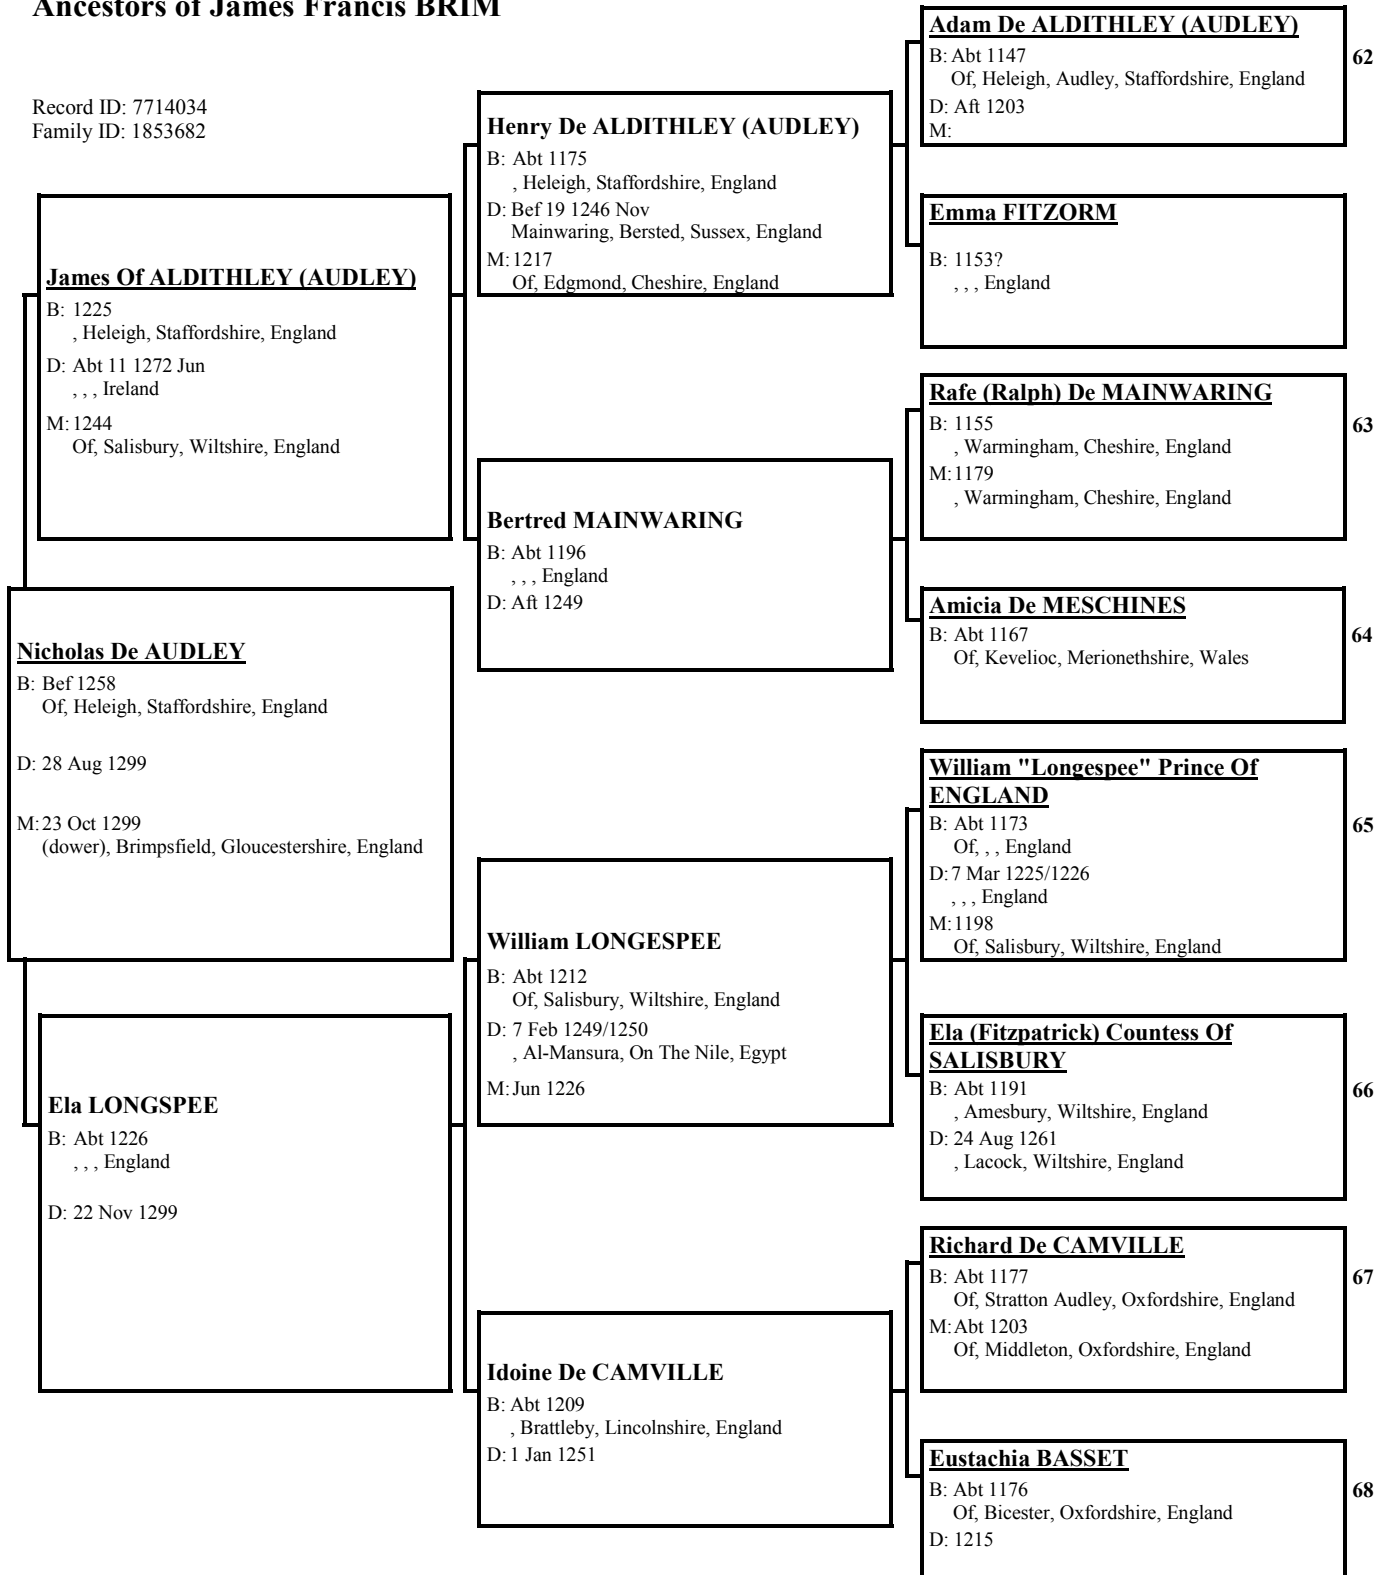

Ancestors of James Francis BRIM

Record ID: 7714034
Family ID: 1853682

48