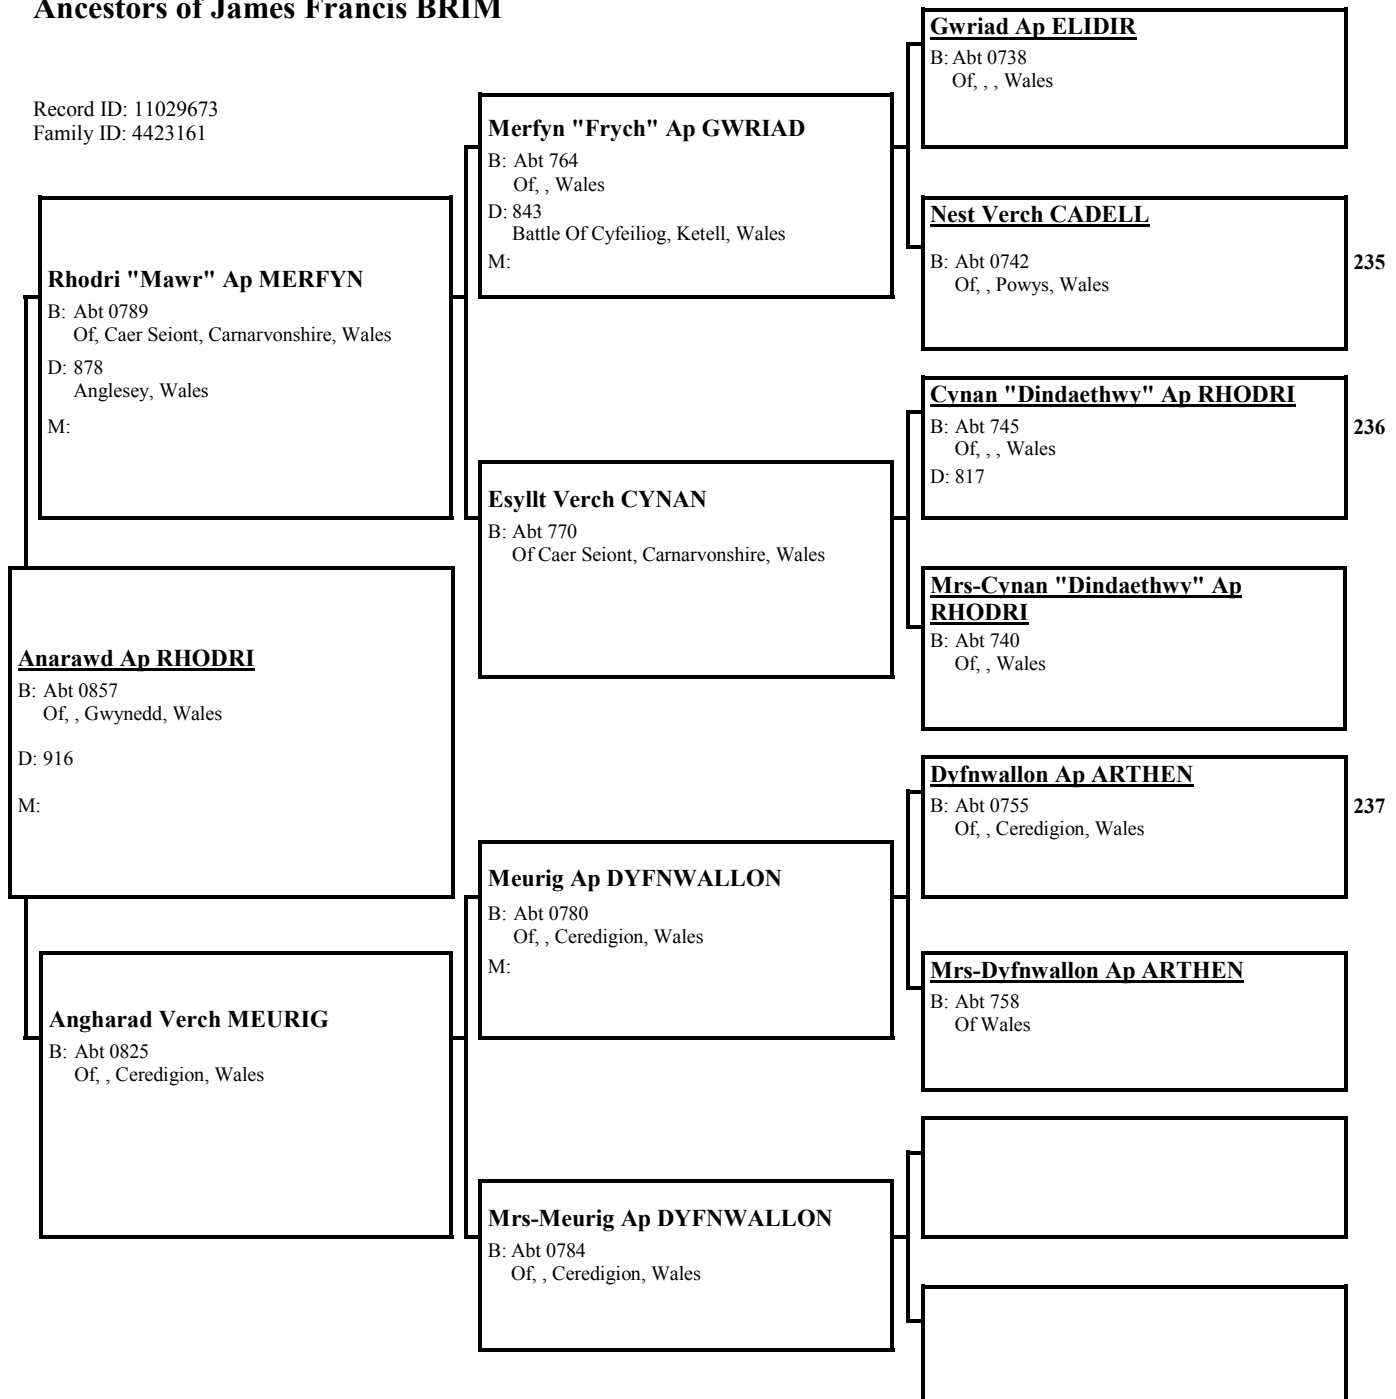

Ancestors of James Francis BRIM

Record ID: 11029673
Family ID: 4423161

233