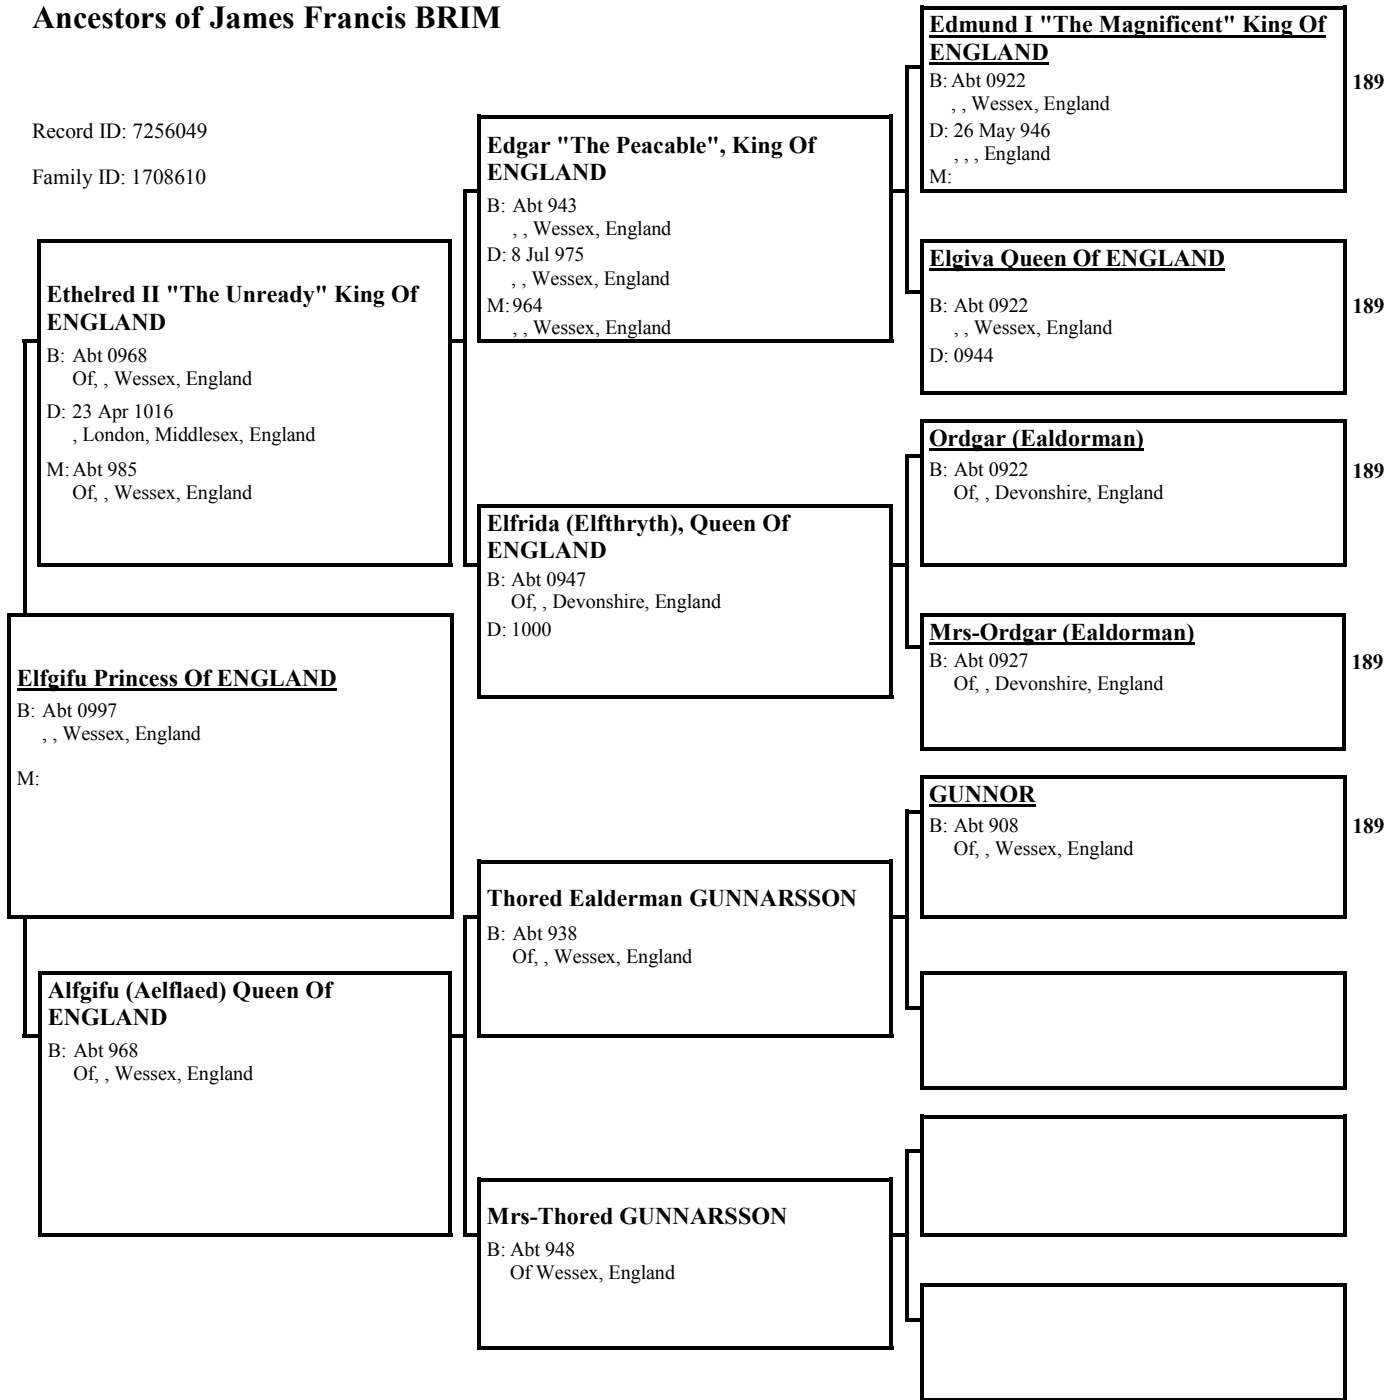

Ancestors of James Francis BRIM

Record ID: 7256049

Family ID: 1708610

229