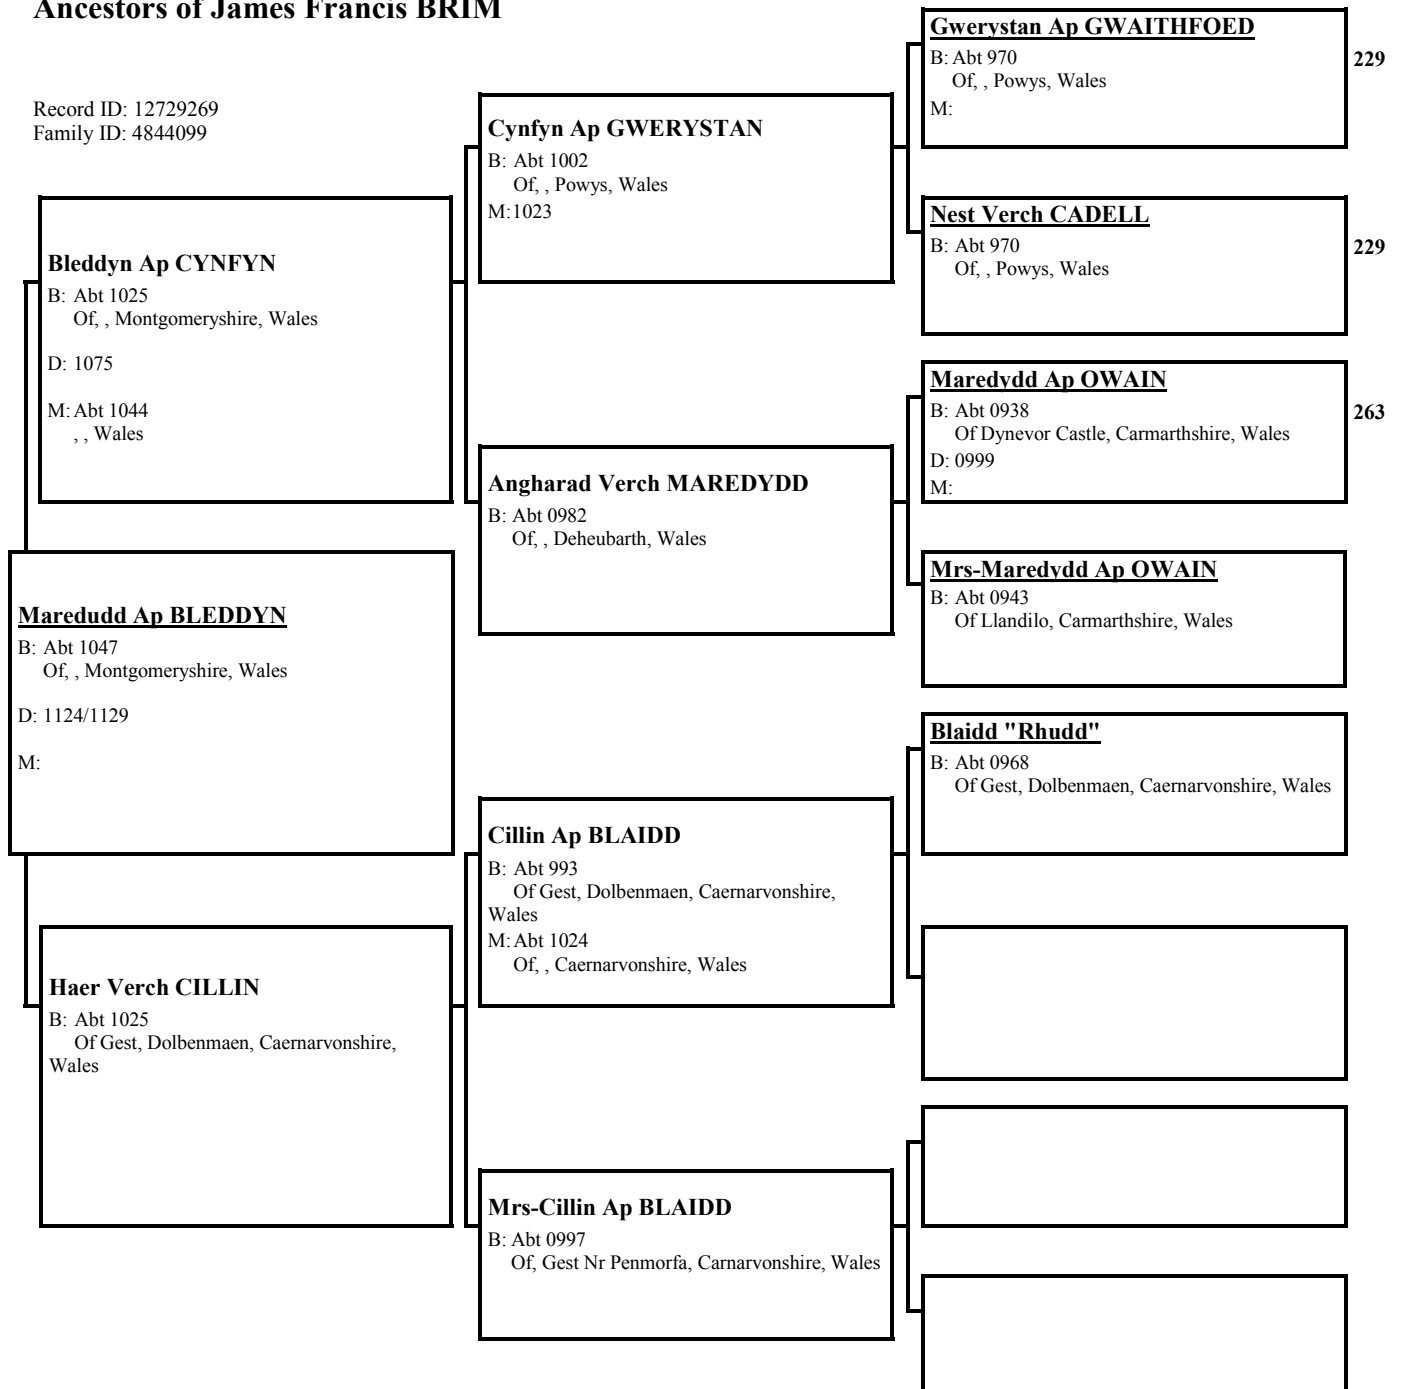

Ancestors of James Francis BRIM

Record ID: 12729269
Family ID: 4844099

222