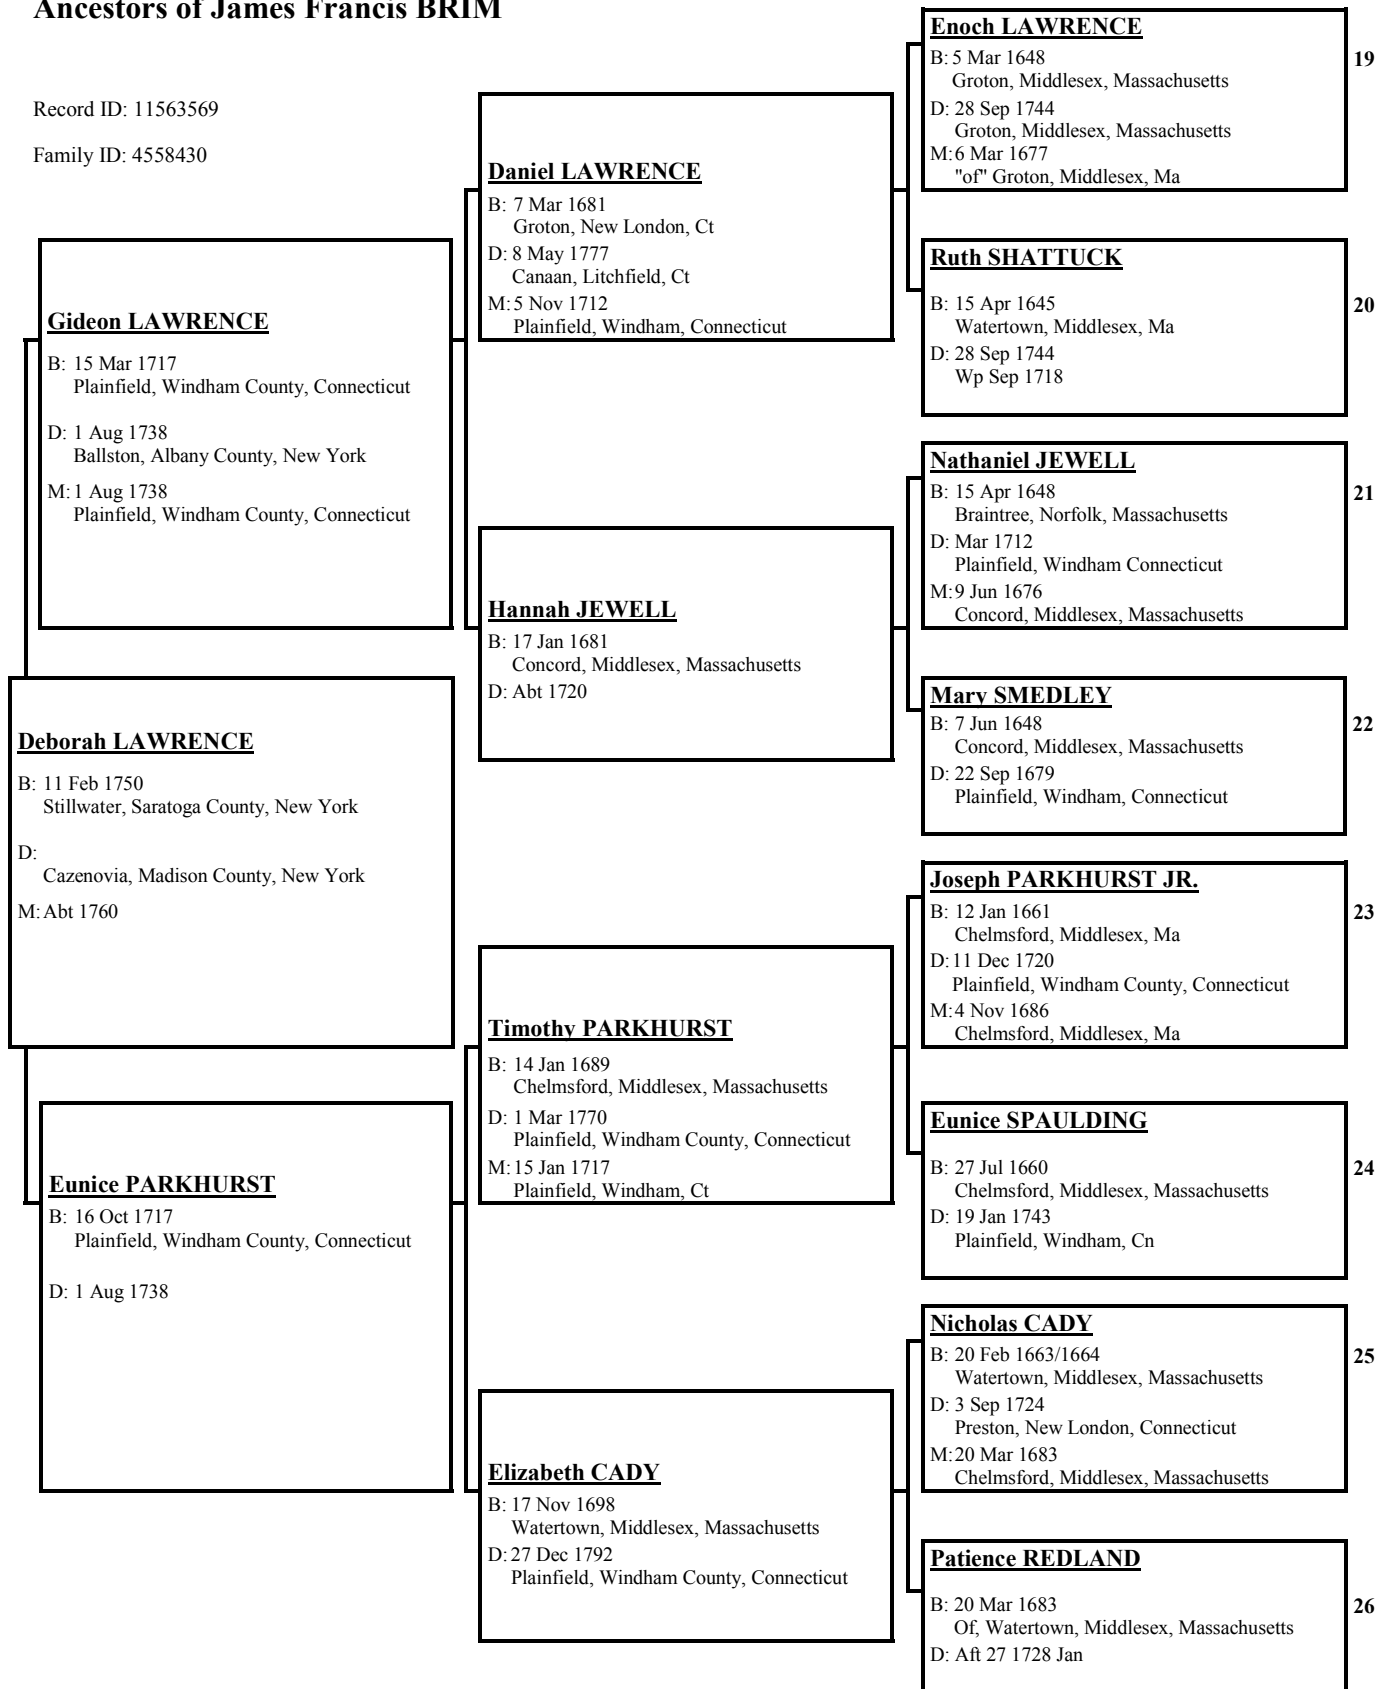

Ancestors of James Francis BRIM

Record ID: 11563569

Family ID: 4558430

1