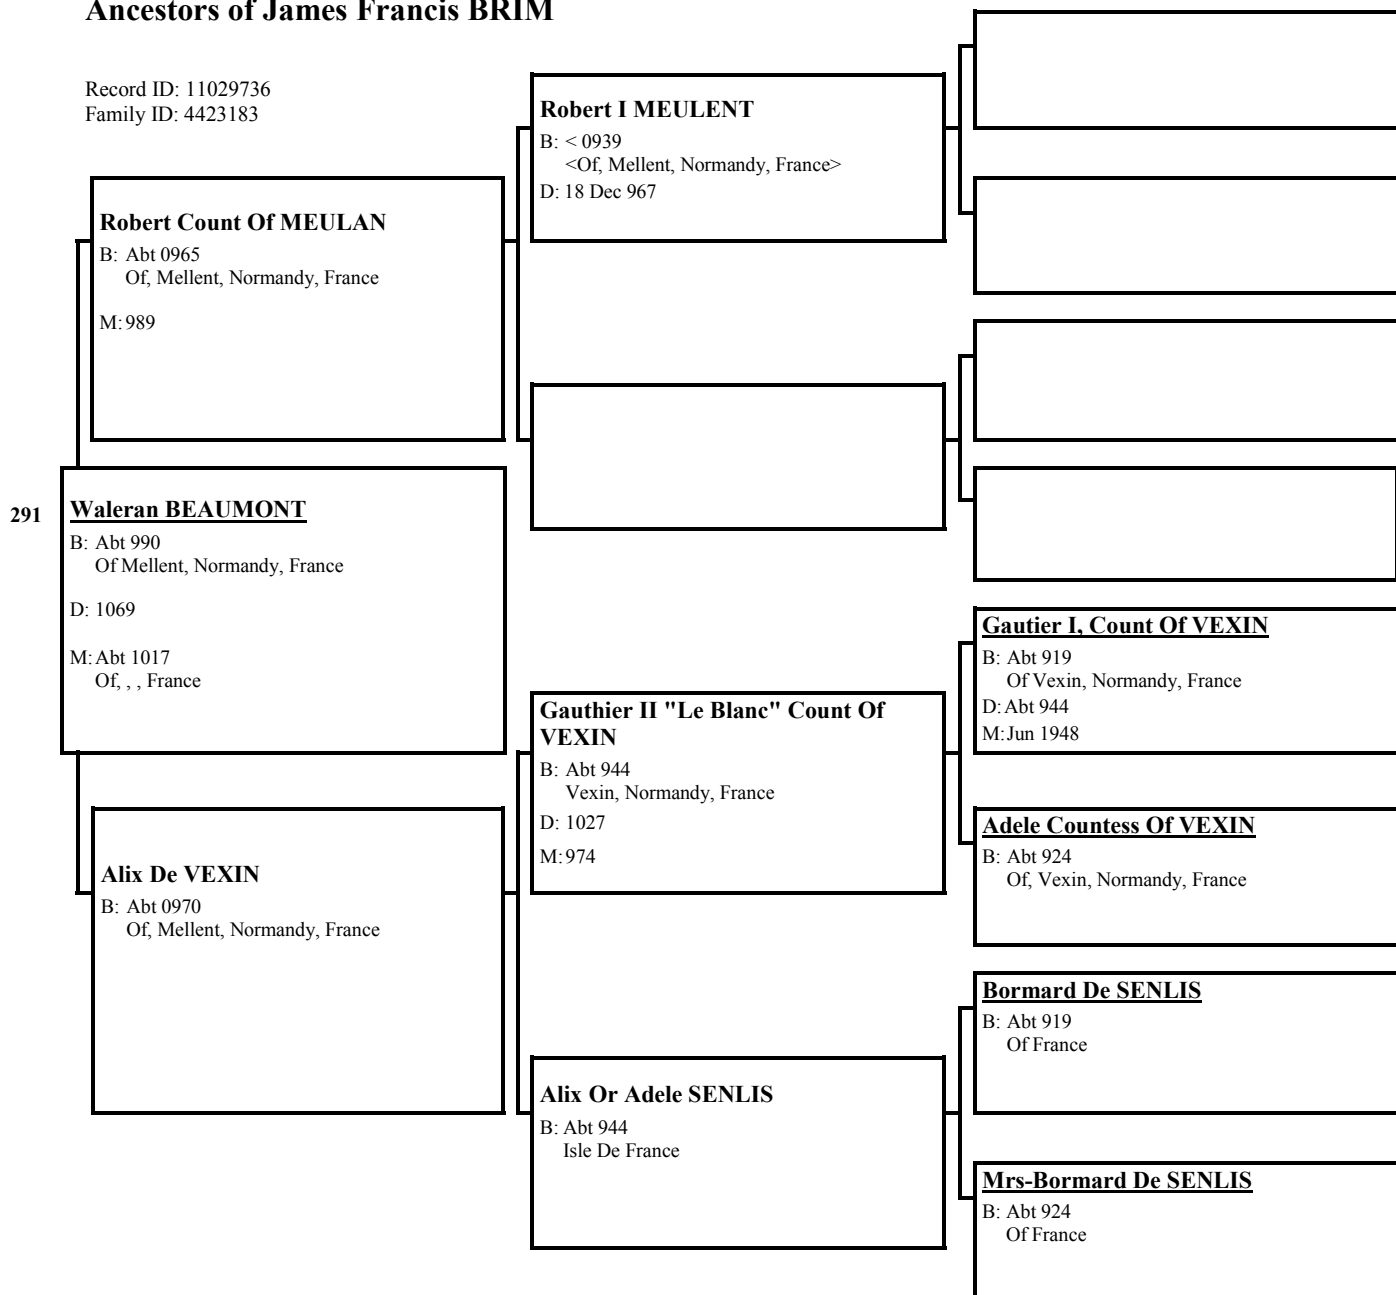

Ancestors of James Francis BRIM

Record ID: 11029736
Family ID: 4423183