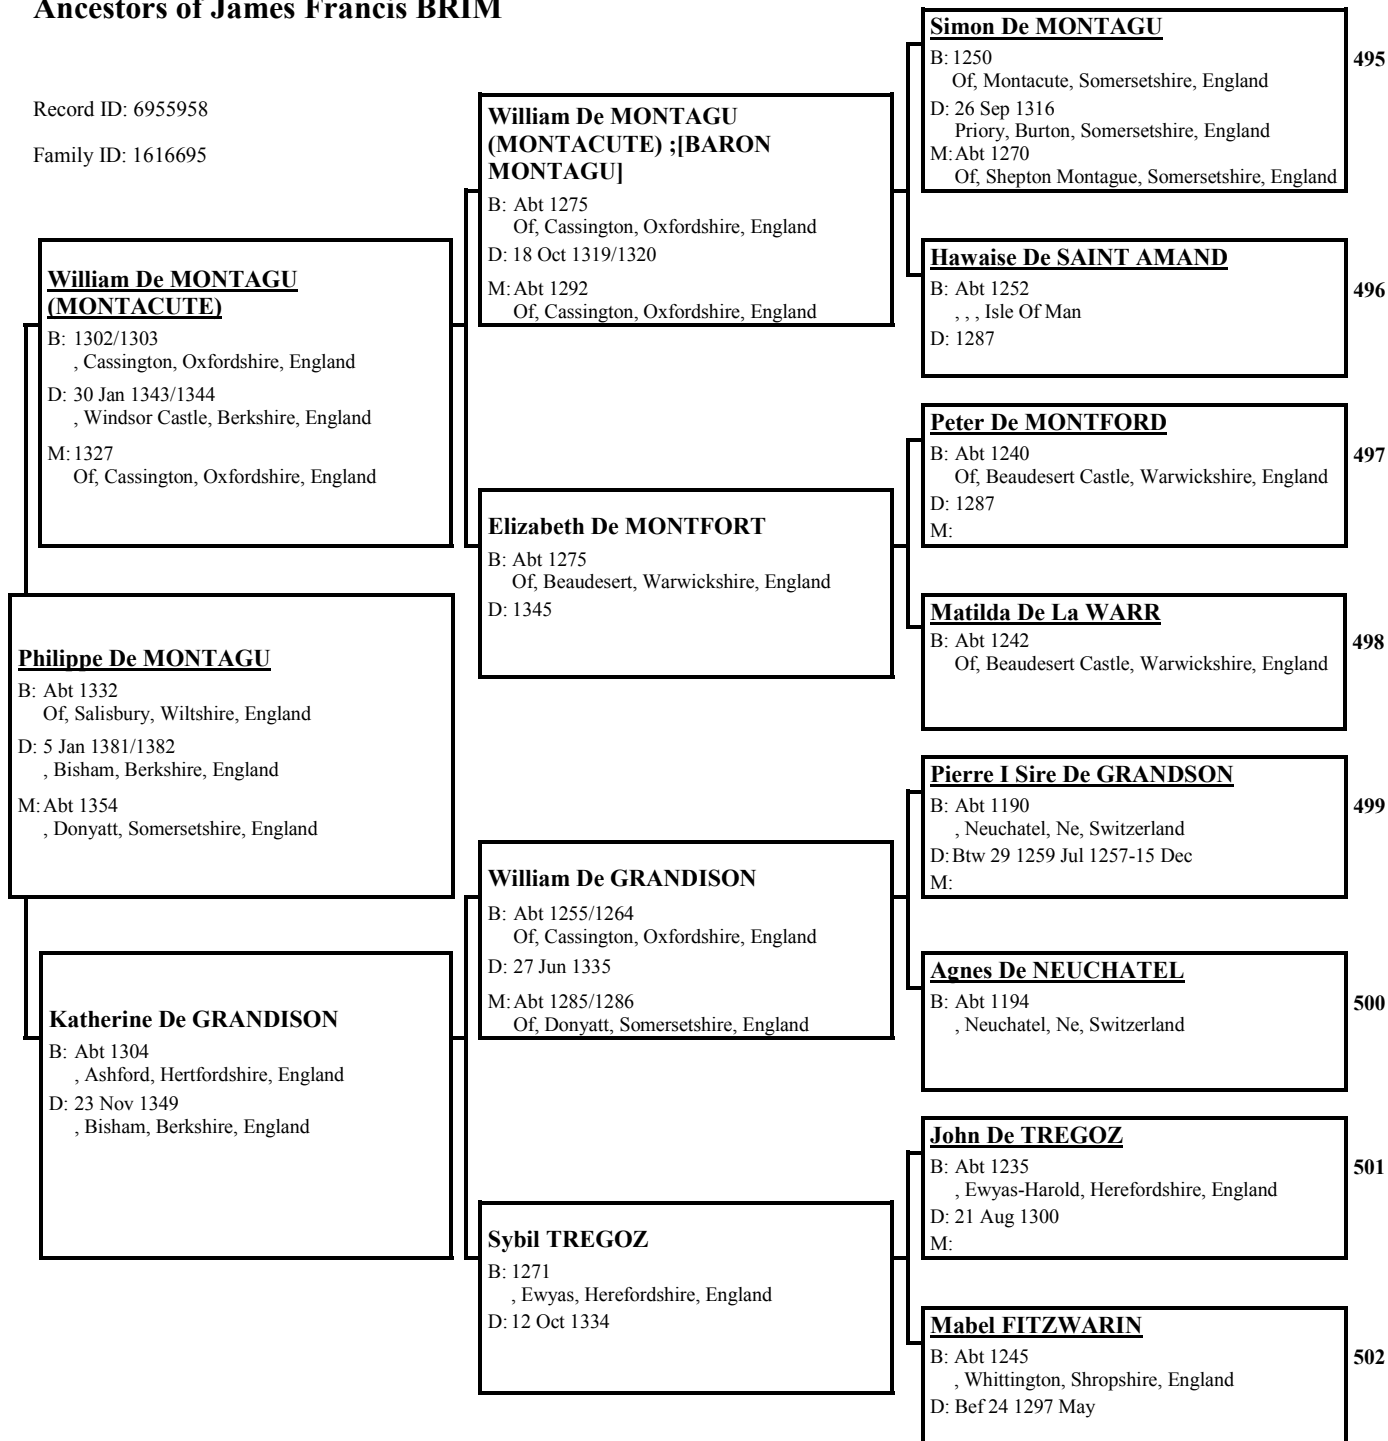

Ancestors of James Francis BRIM

Record ID: 6955958

Family ID: 1616695

39