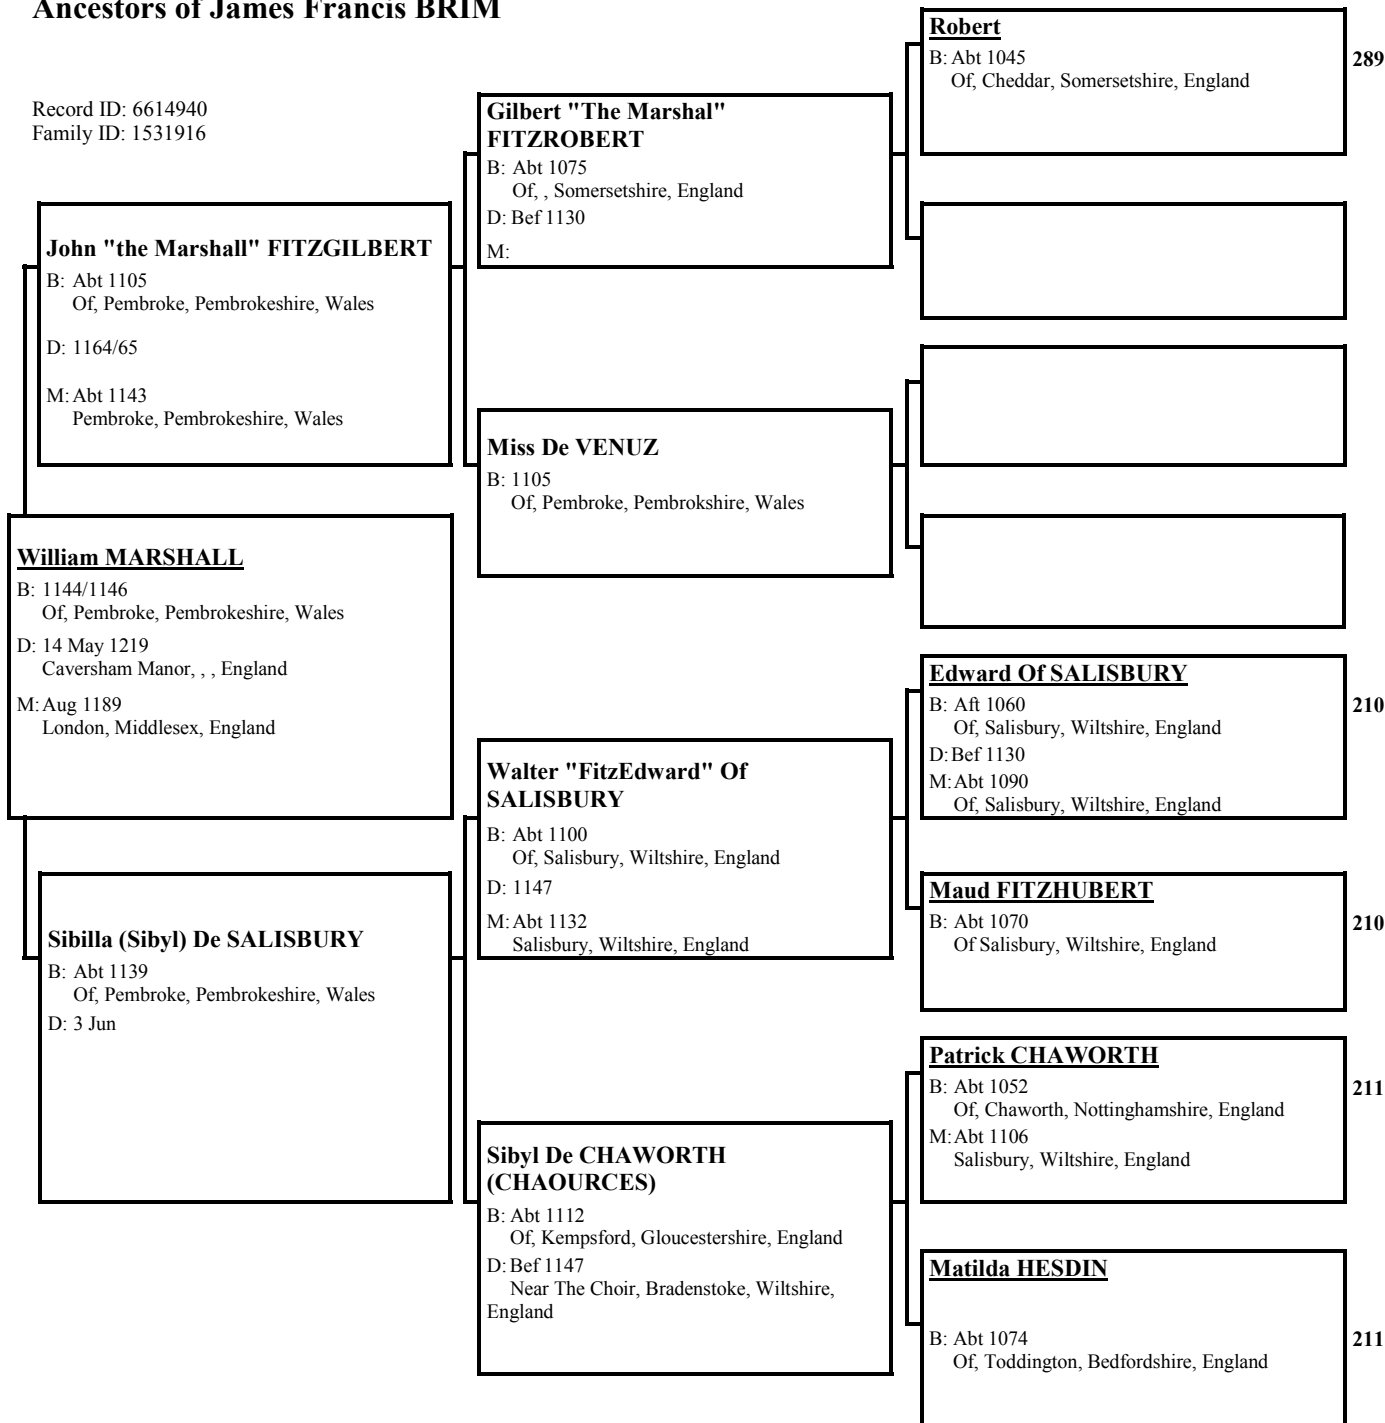

Ancestors of James Francis BRIM

Record ID: 6614940
Family ID: 1531916

58