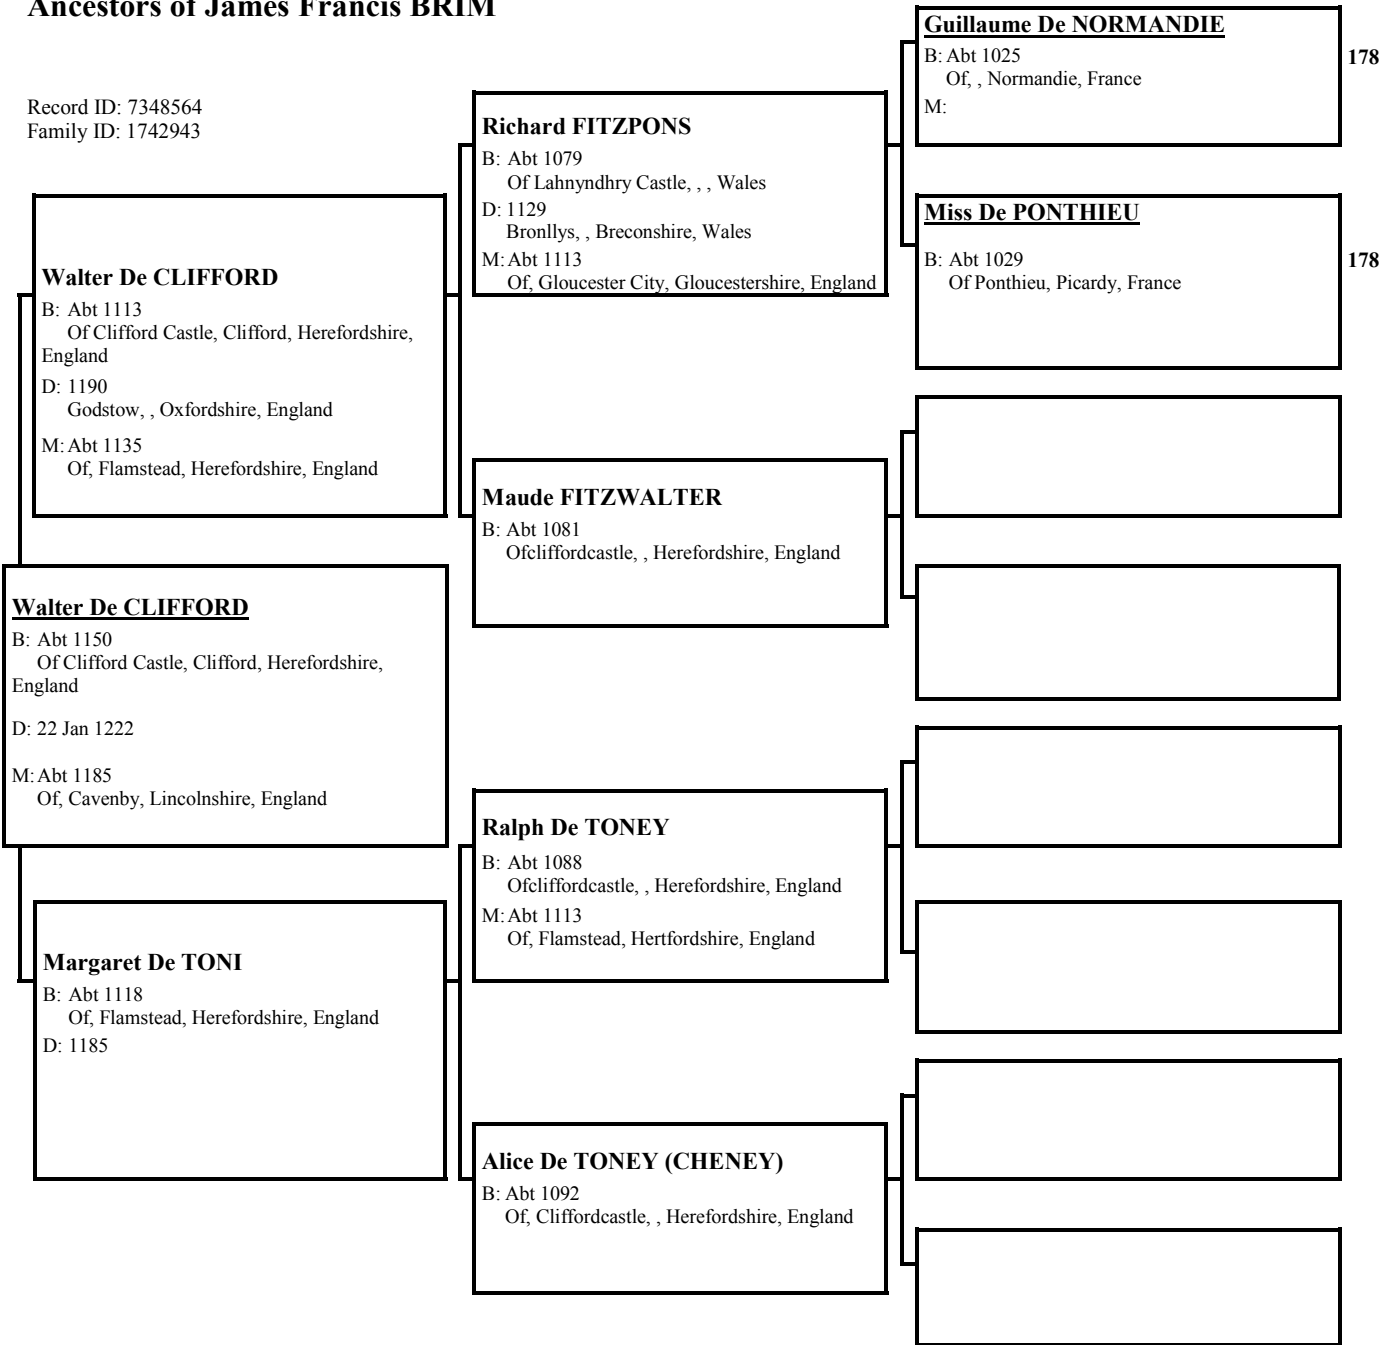

Ancestors of James Francis BRIM

Record ID: 7348564
Family ID: 1742943

55