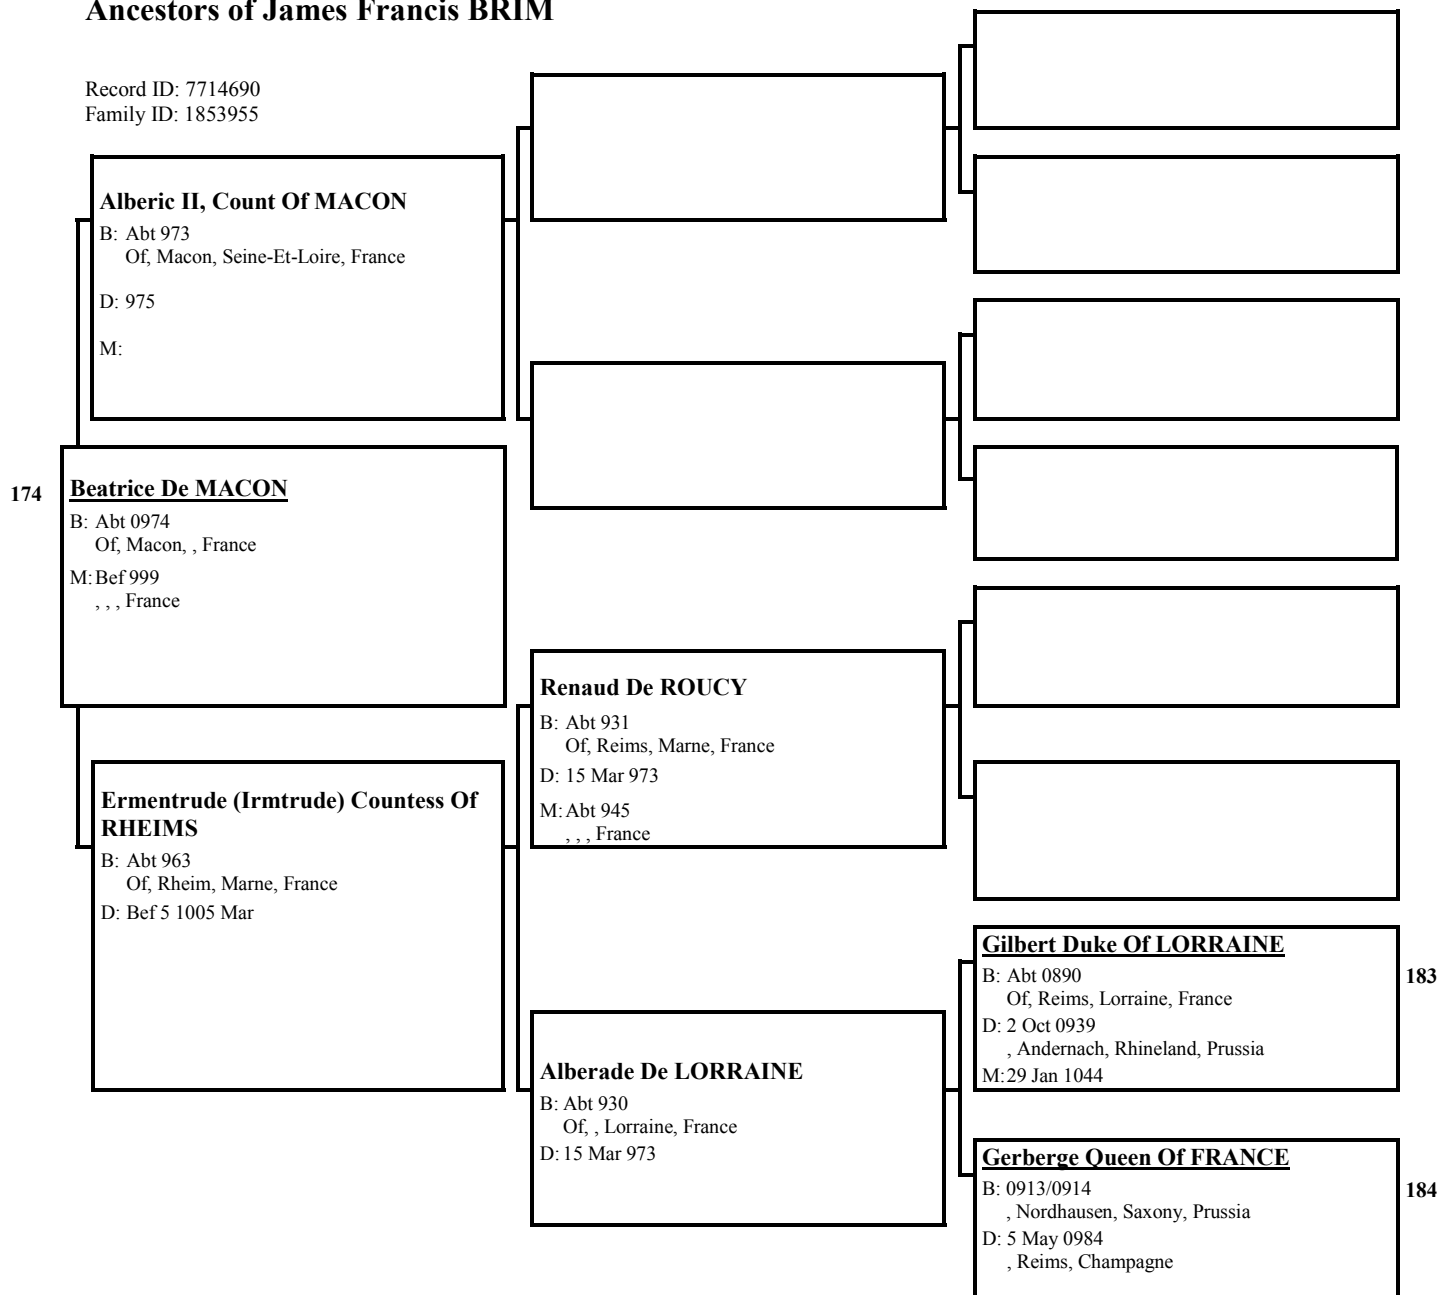

Ancestors of James Francis BRIM

Record ID: 7714690
Family ID: 1853955