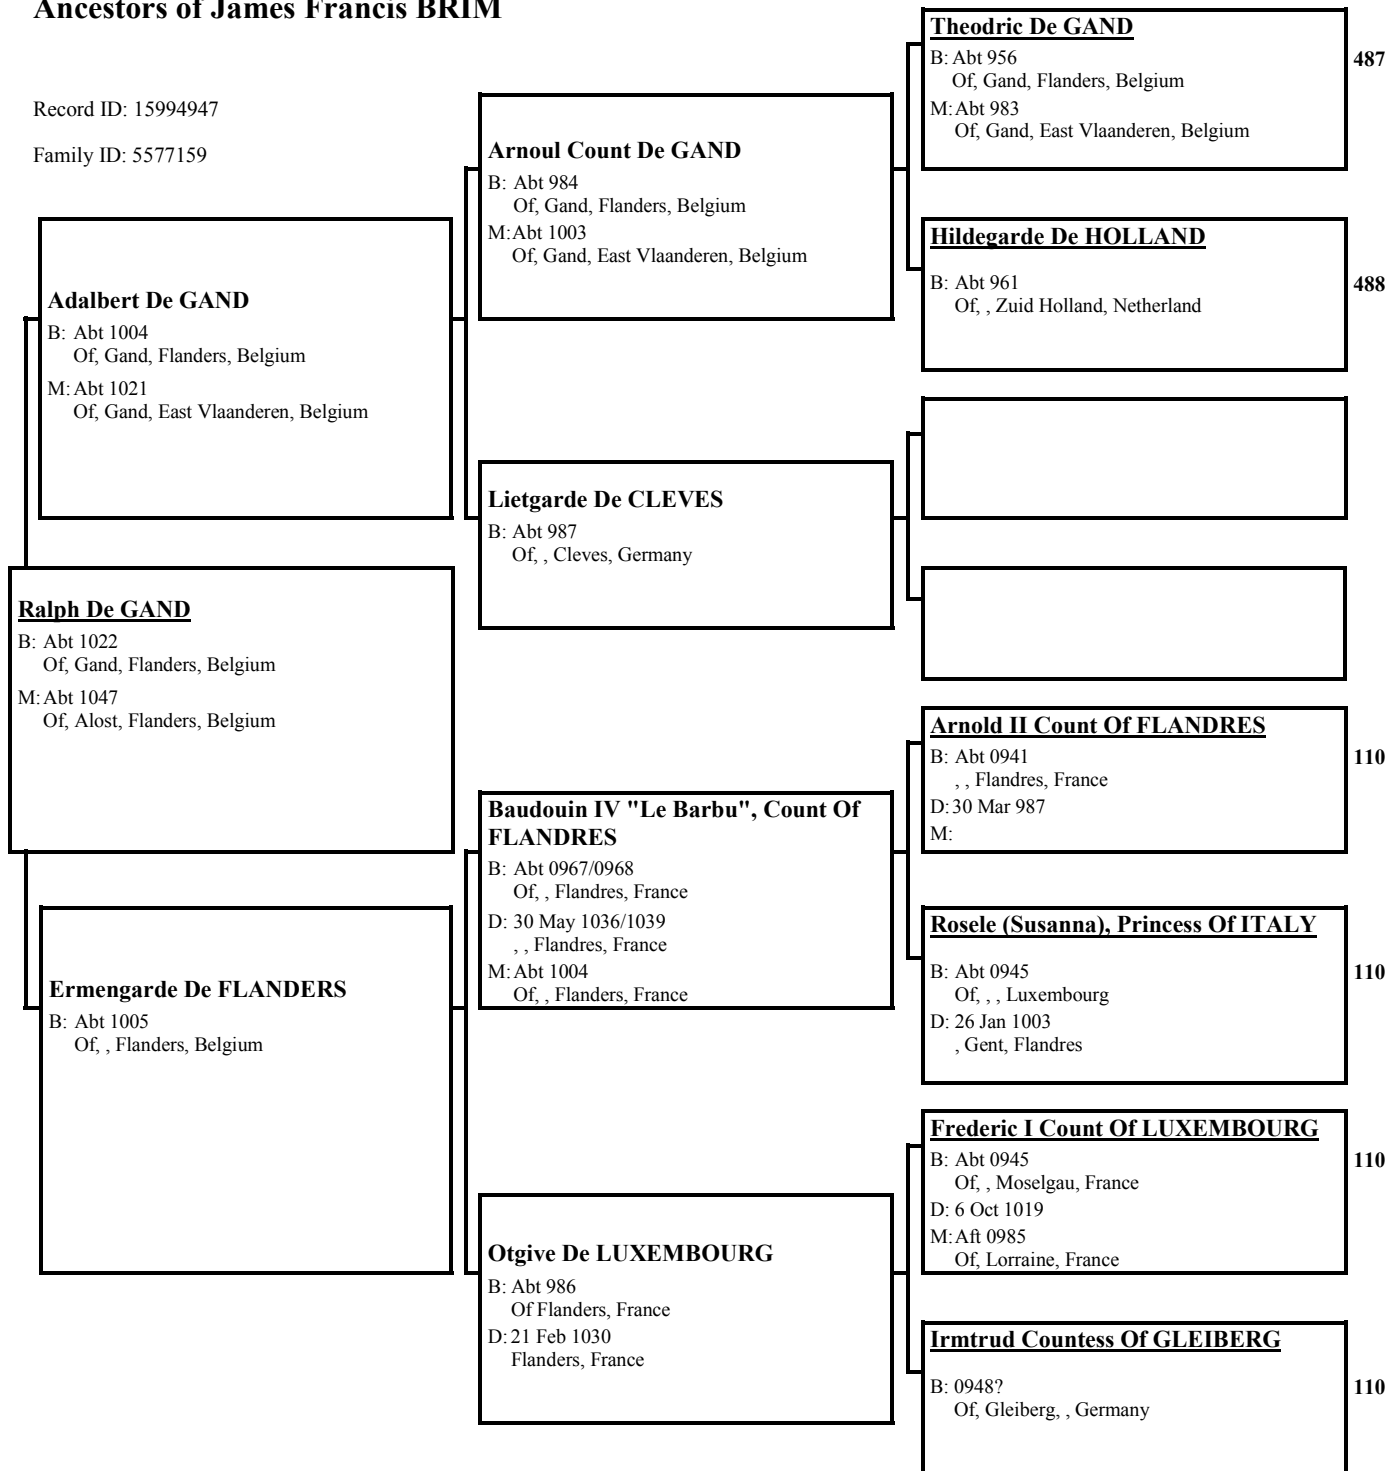

Ancestors of James Francis BRIM

Record ID: 15994947

Family ID: 5577159

466