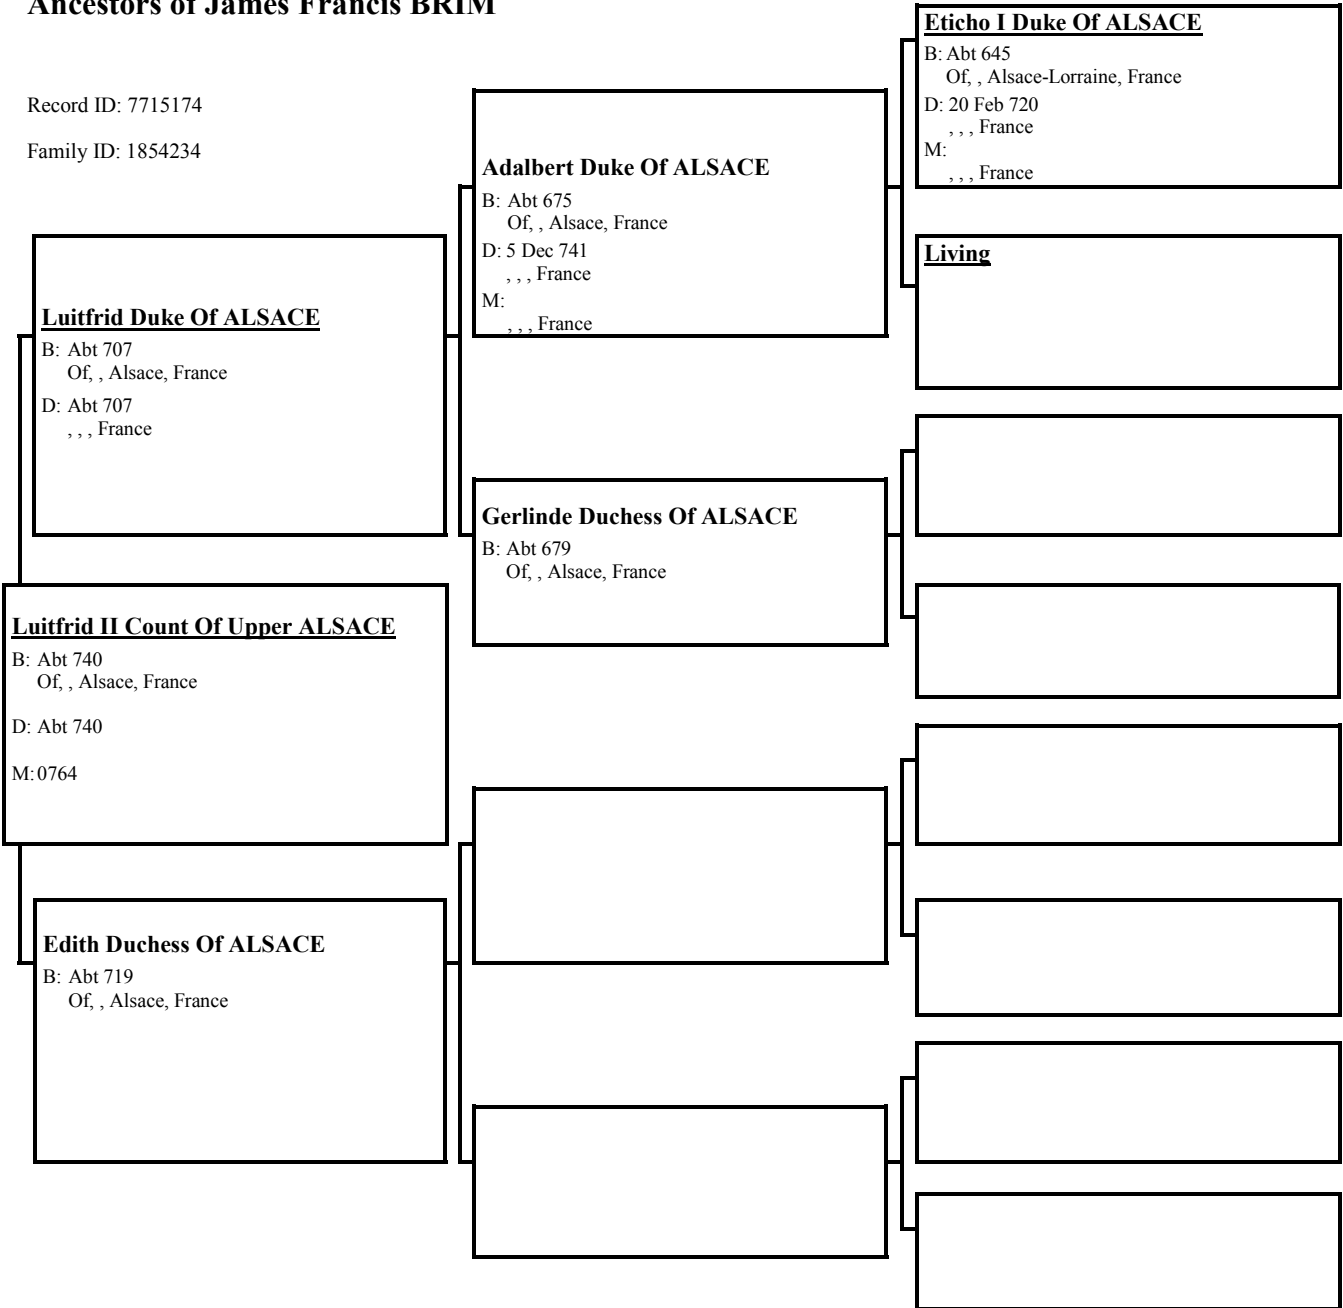

Ancestors of James Francis BRIM

Record ID: 7715174

Family ID: 1854234

152

154