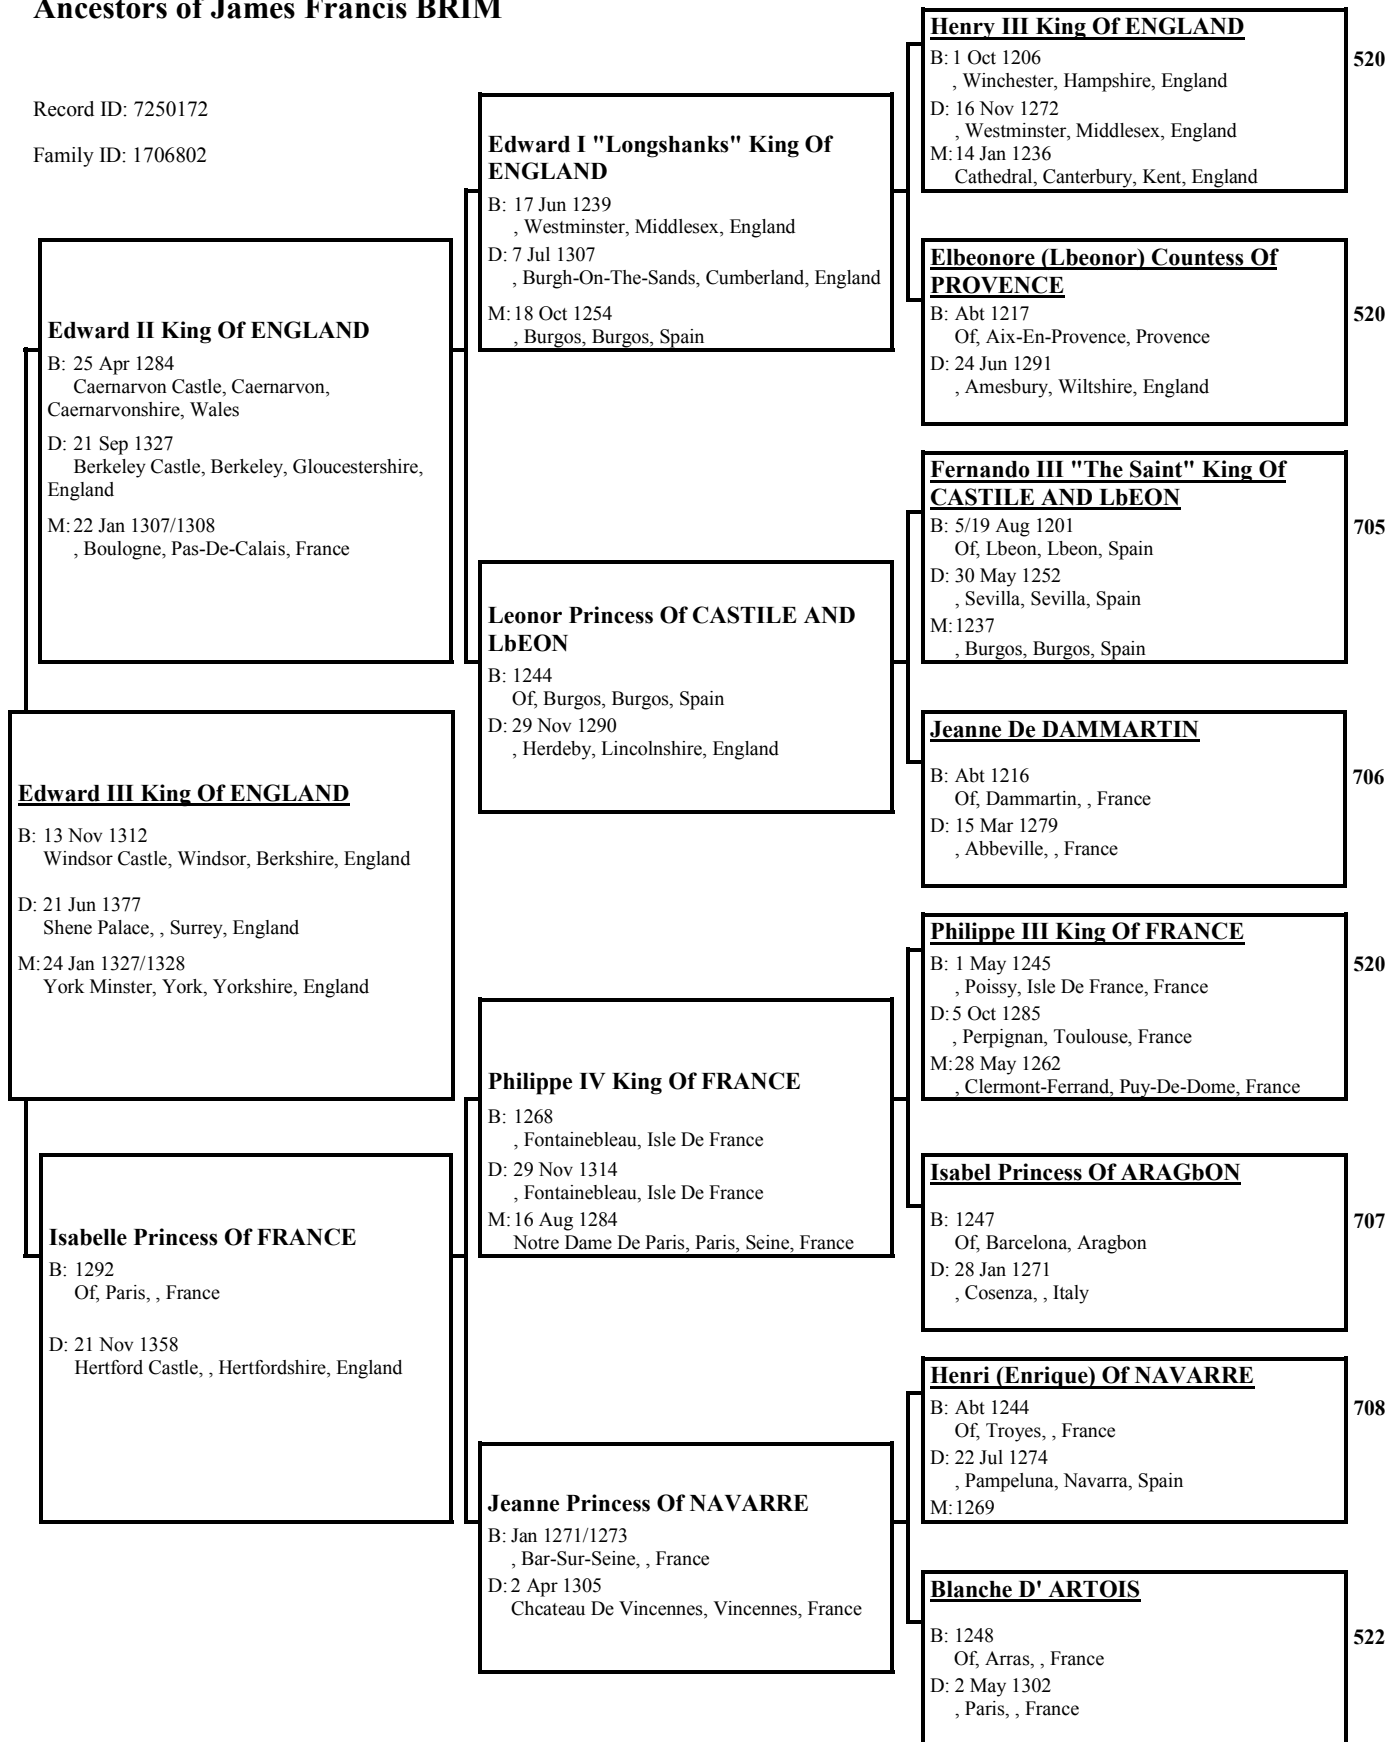

Ancestors of James Francis BRIM

Record ID: 7250172

Family ID: 1706802

40