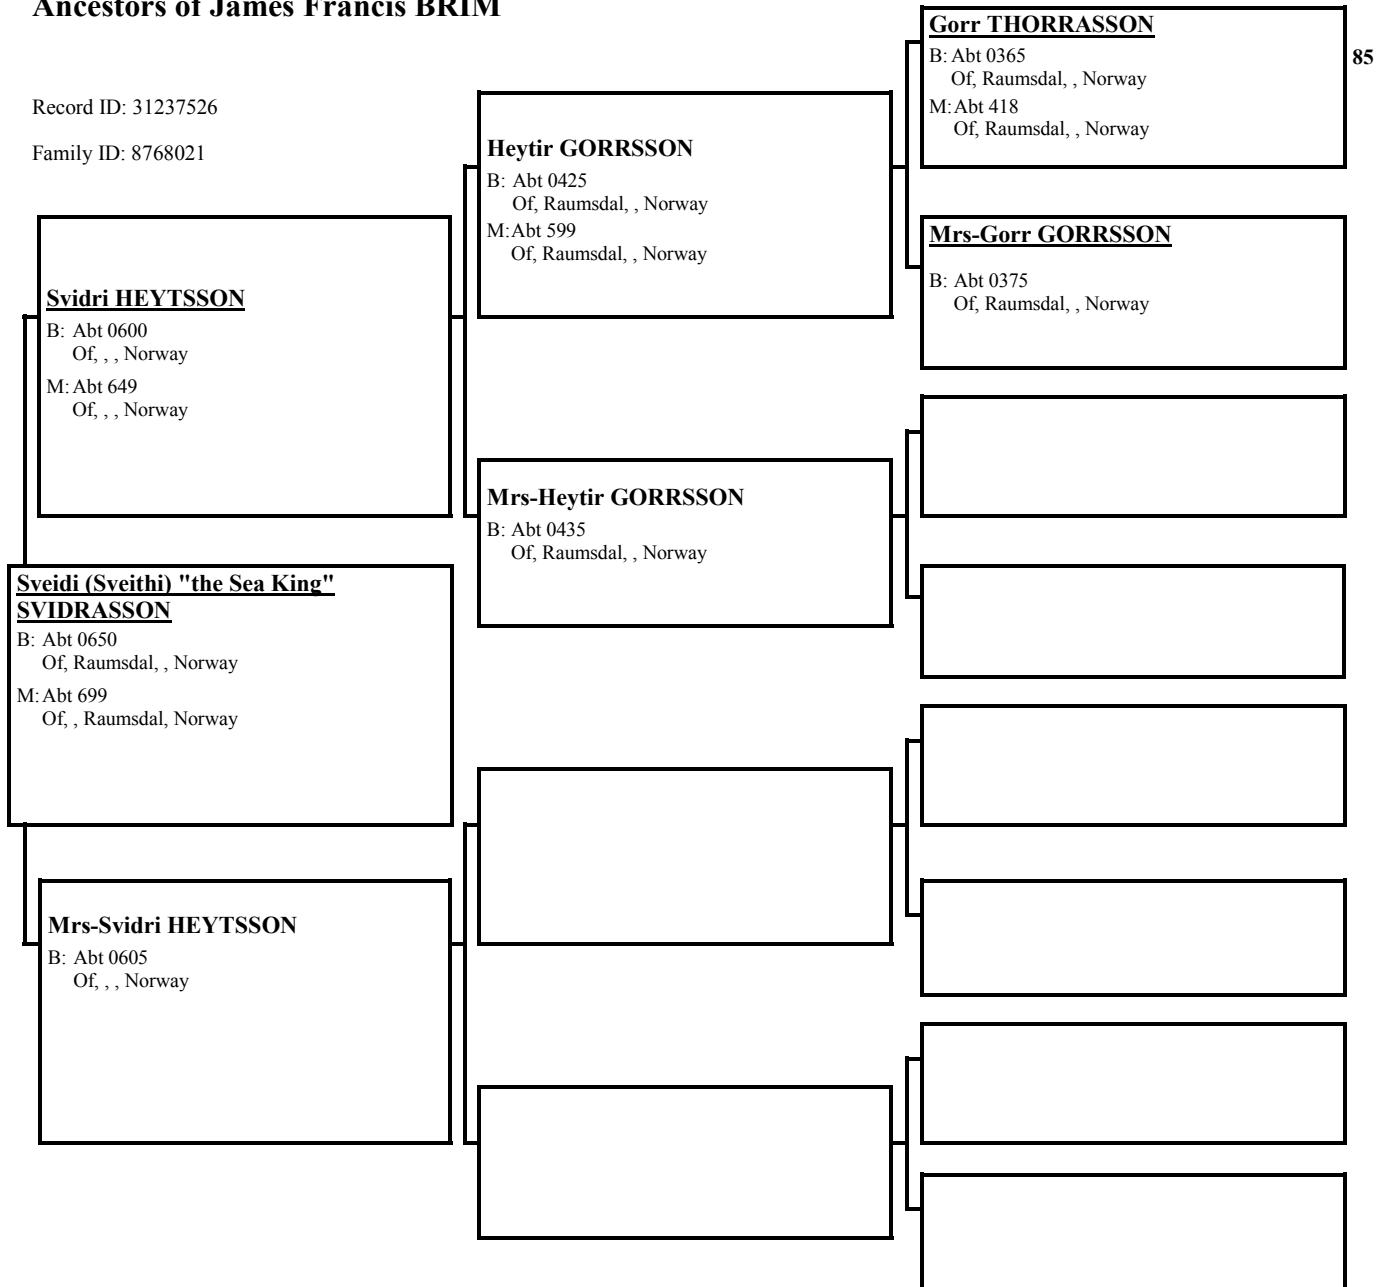

Ancestors of James Francis BRIM

Record ID: 31237526

Family ID: 8768021

81

85