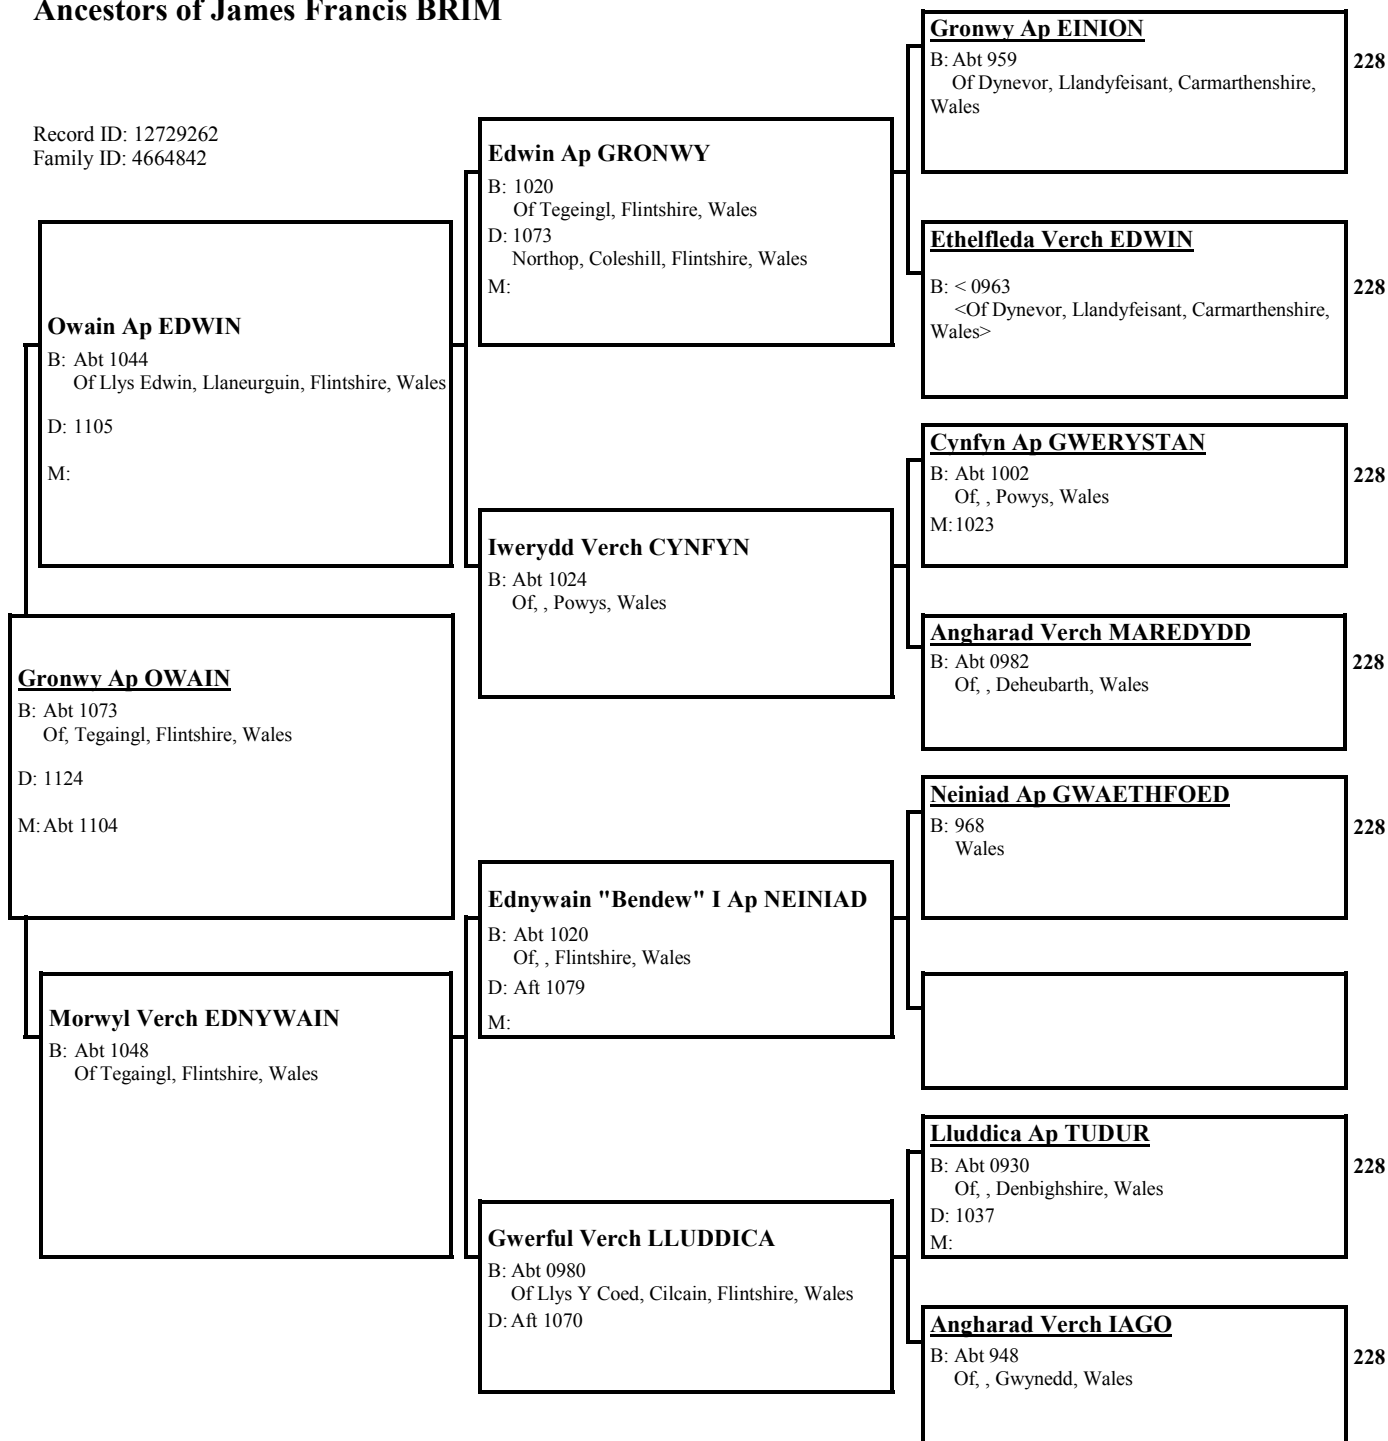

Ancestors of James Francis BRIM

Record ID: 12729262
Family ID: 4664842

348