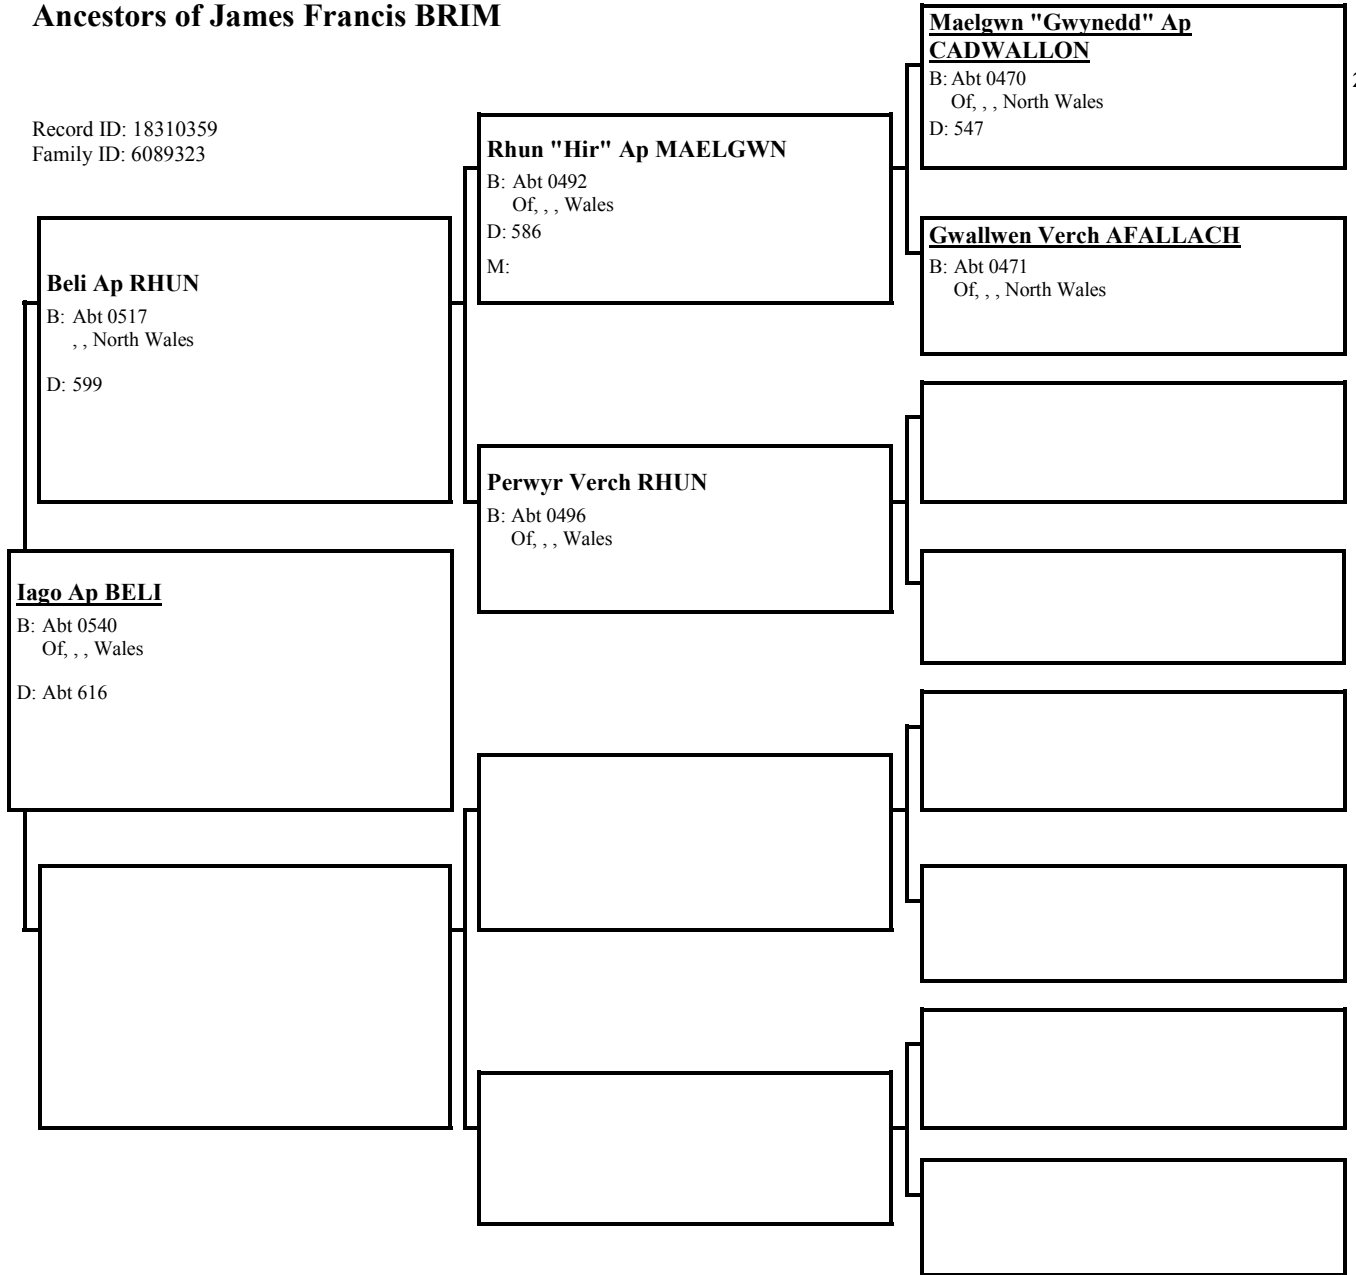

Ancestors of James Francis BRIM

Record ID: 18310359
Family ID: 6089323

238