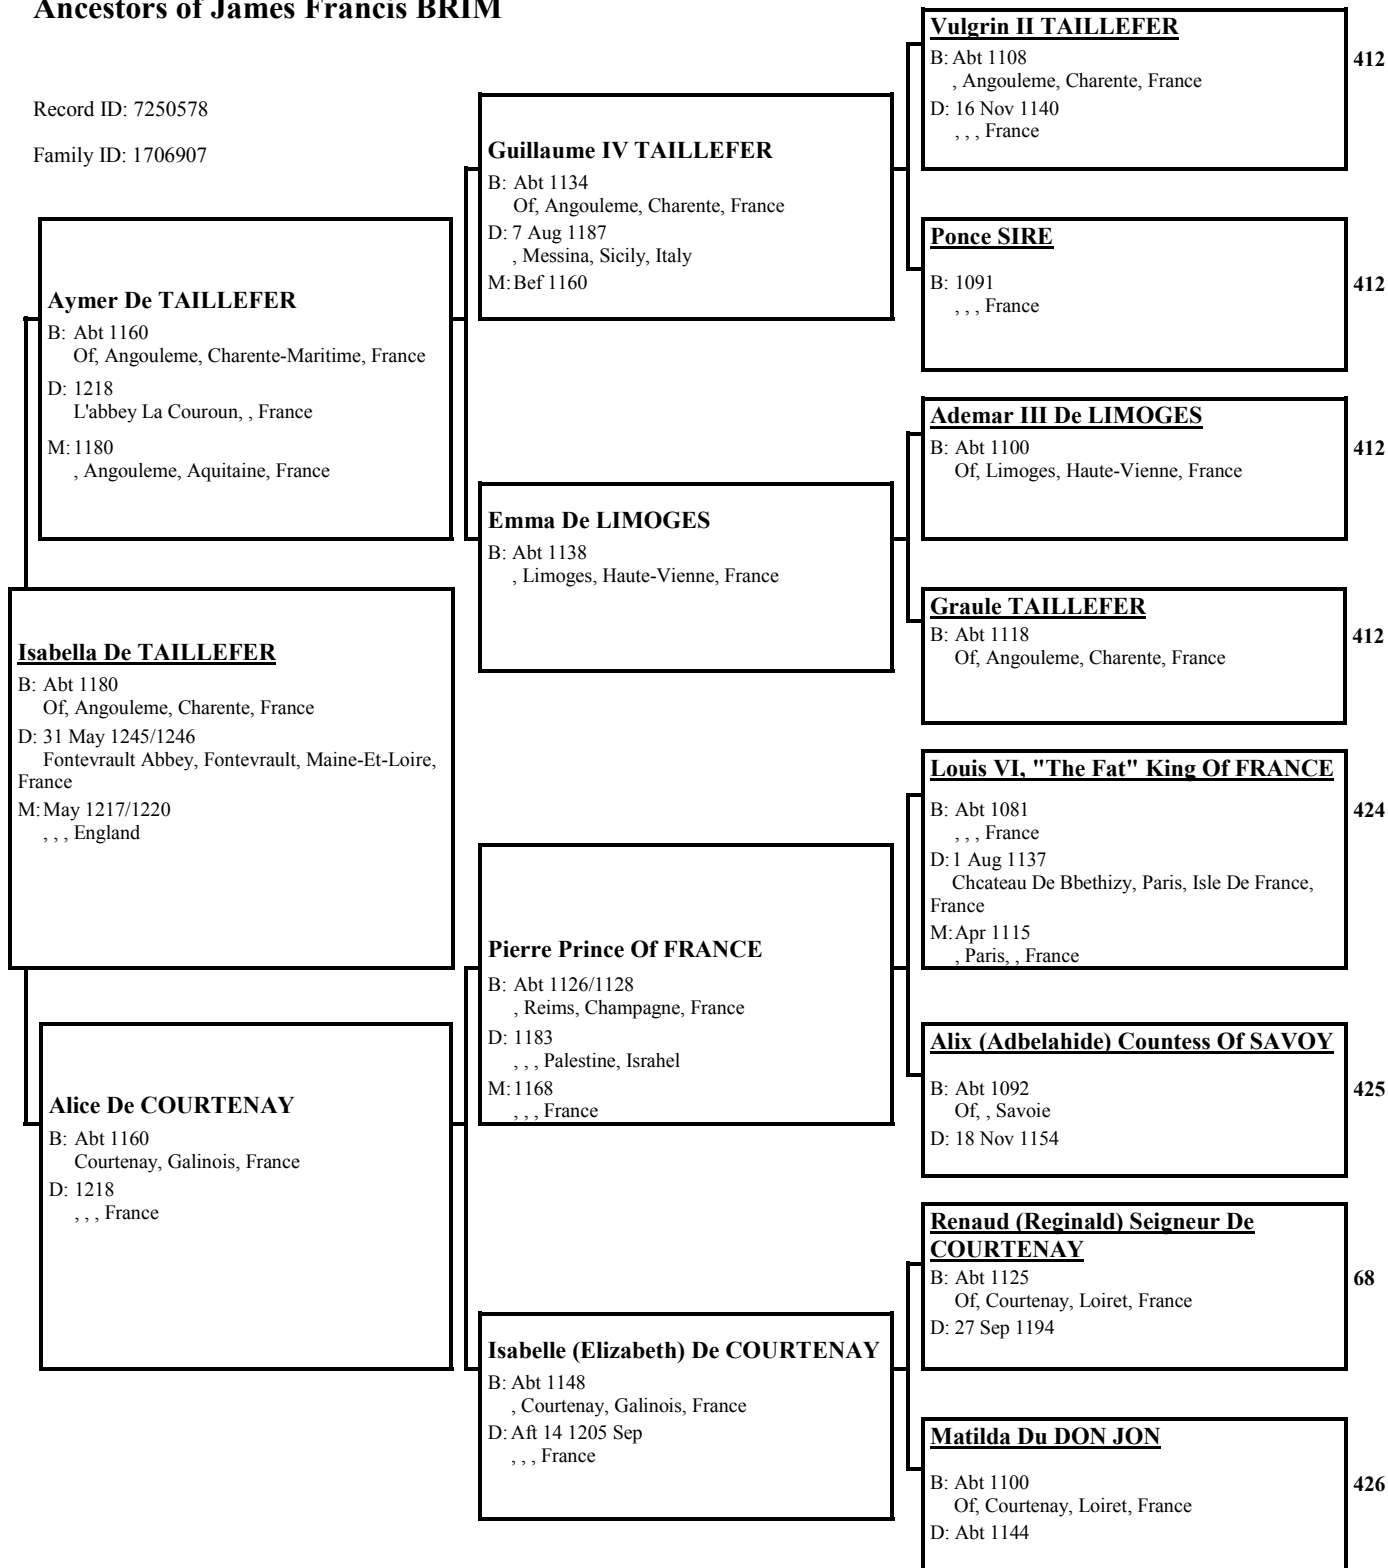

Ancestors of James Francis BRIM

Record ID: 7250578

Family ID: 1706907

61