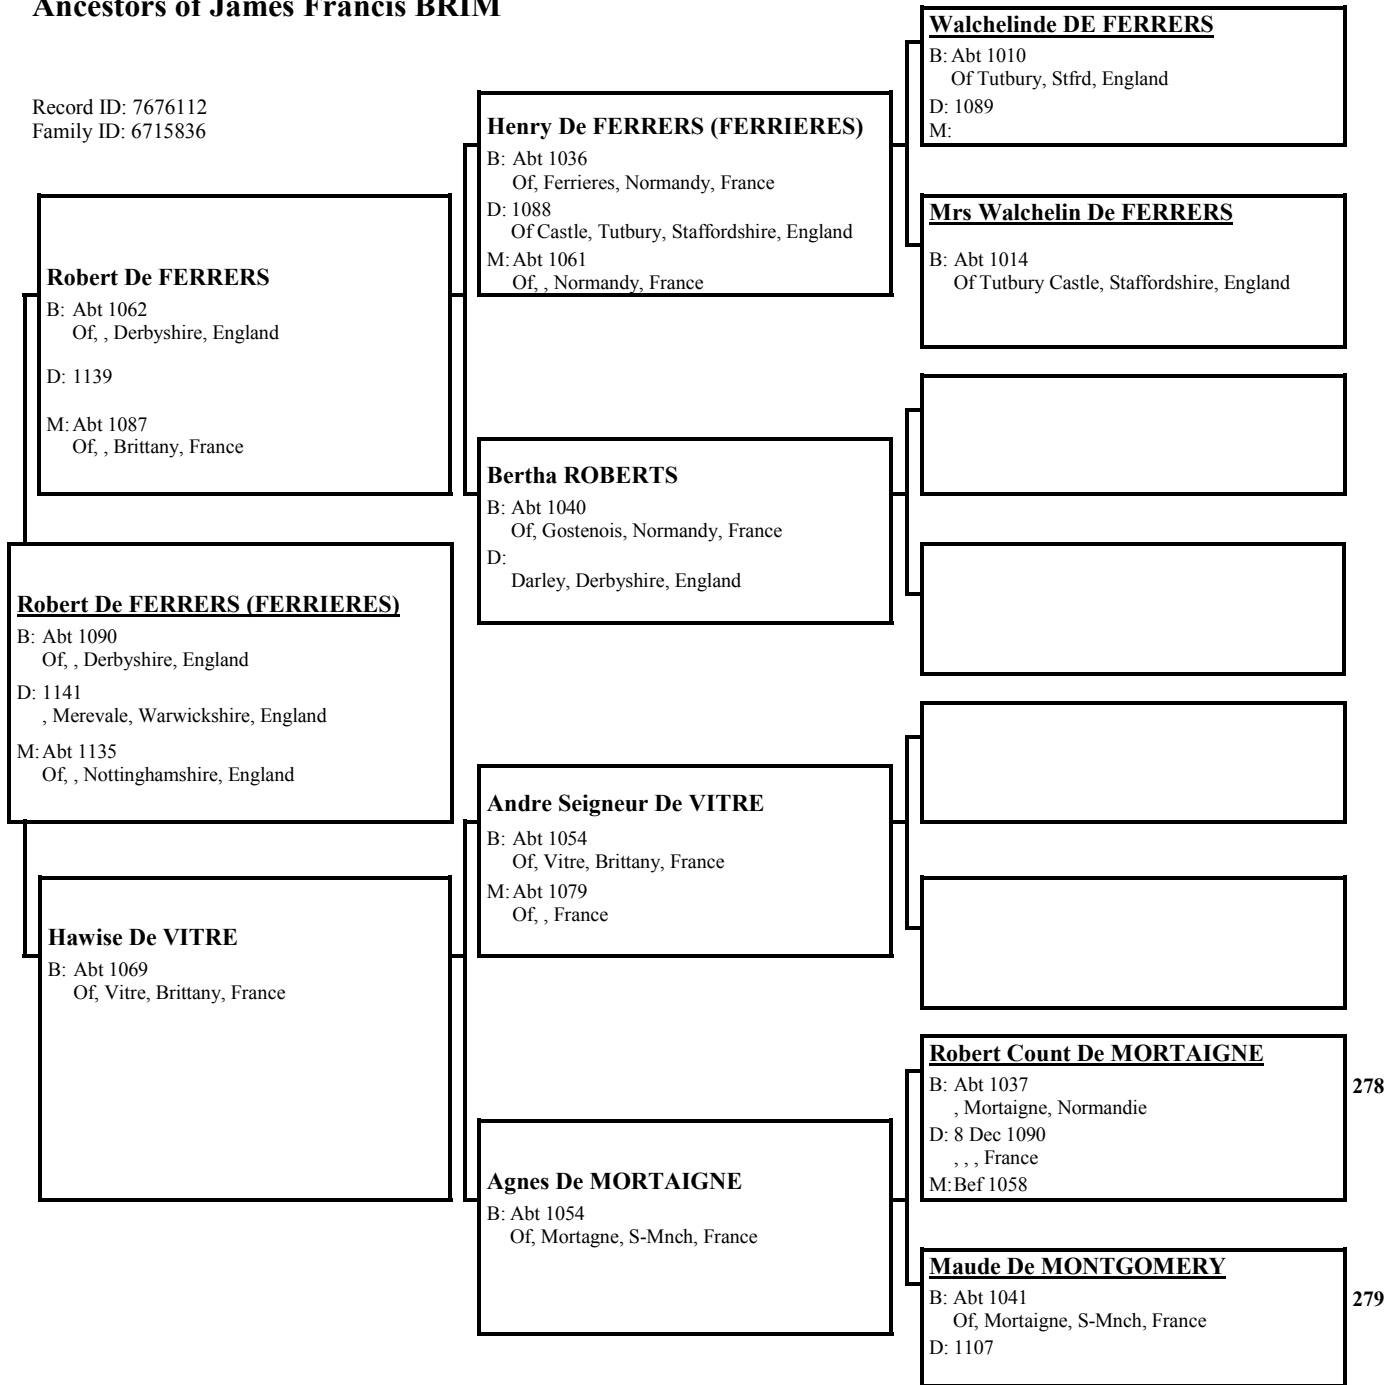

Ancestors of James Francis BRIM

Record ID: 7676112
Family ID: 6715836

223