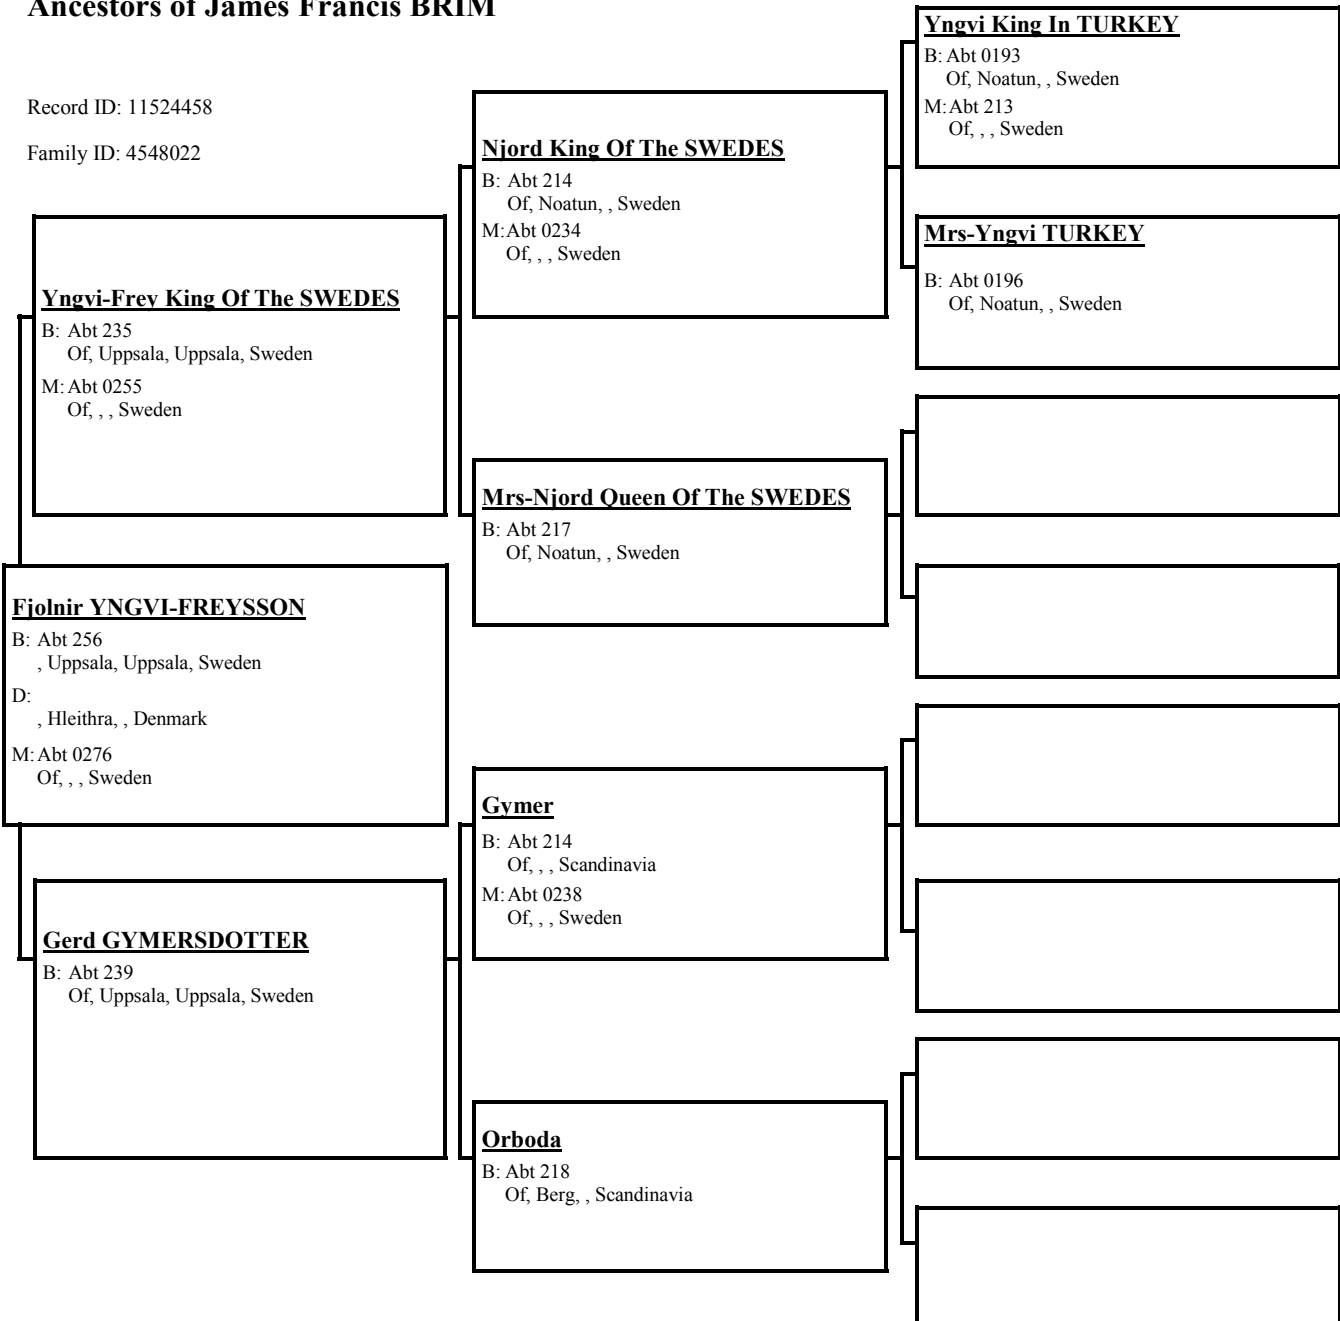

Ancestors of James Francis BRIM

Record ID: 11524458

Family ID: 4548022

100