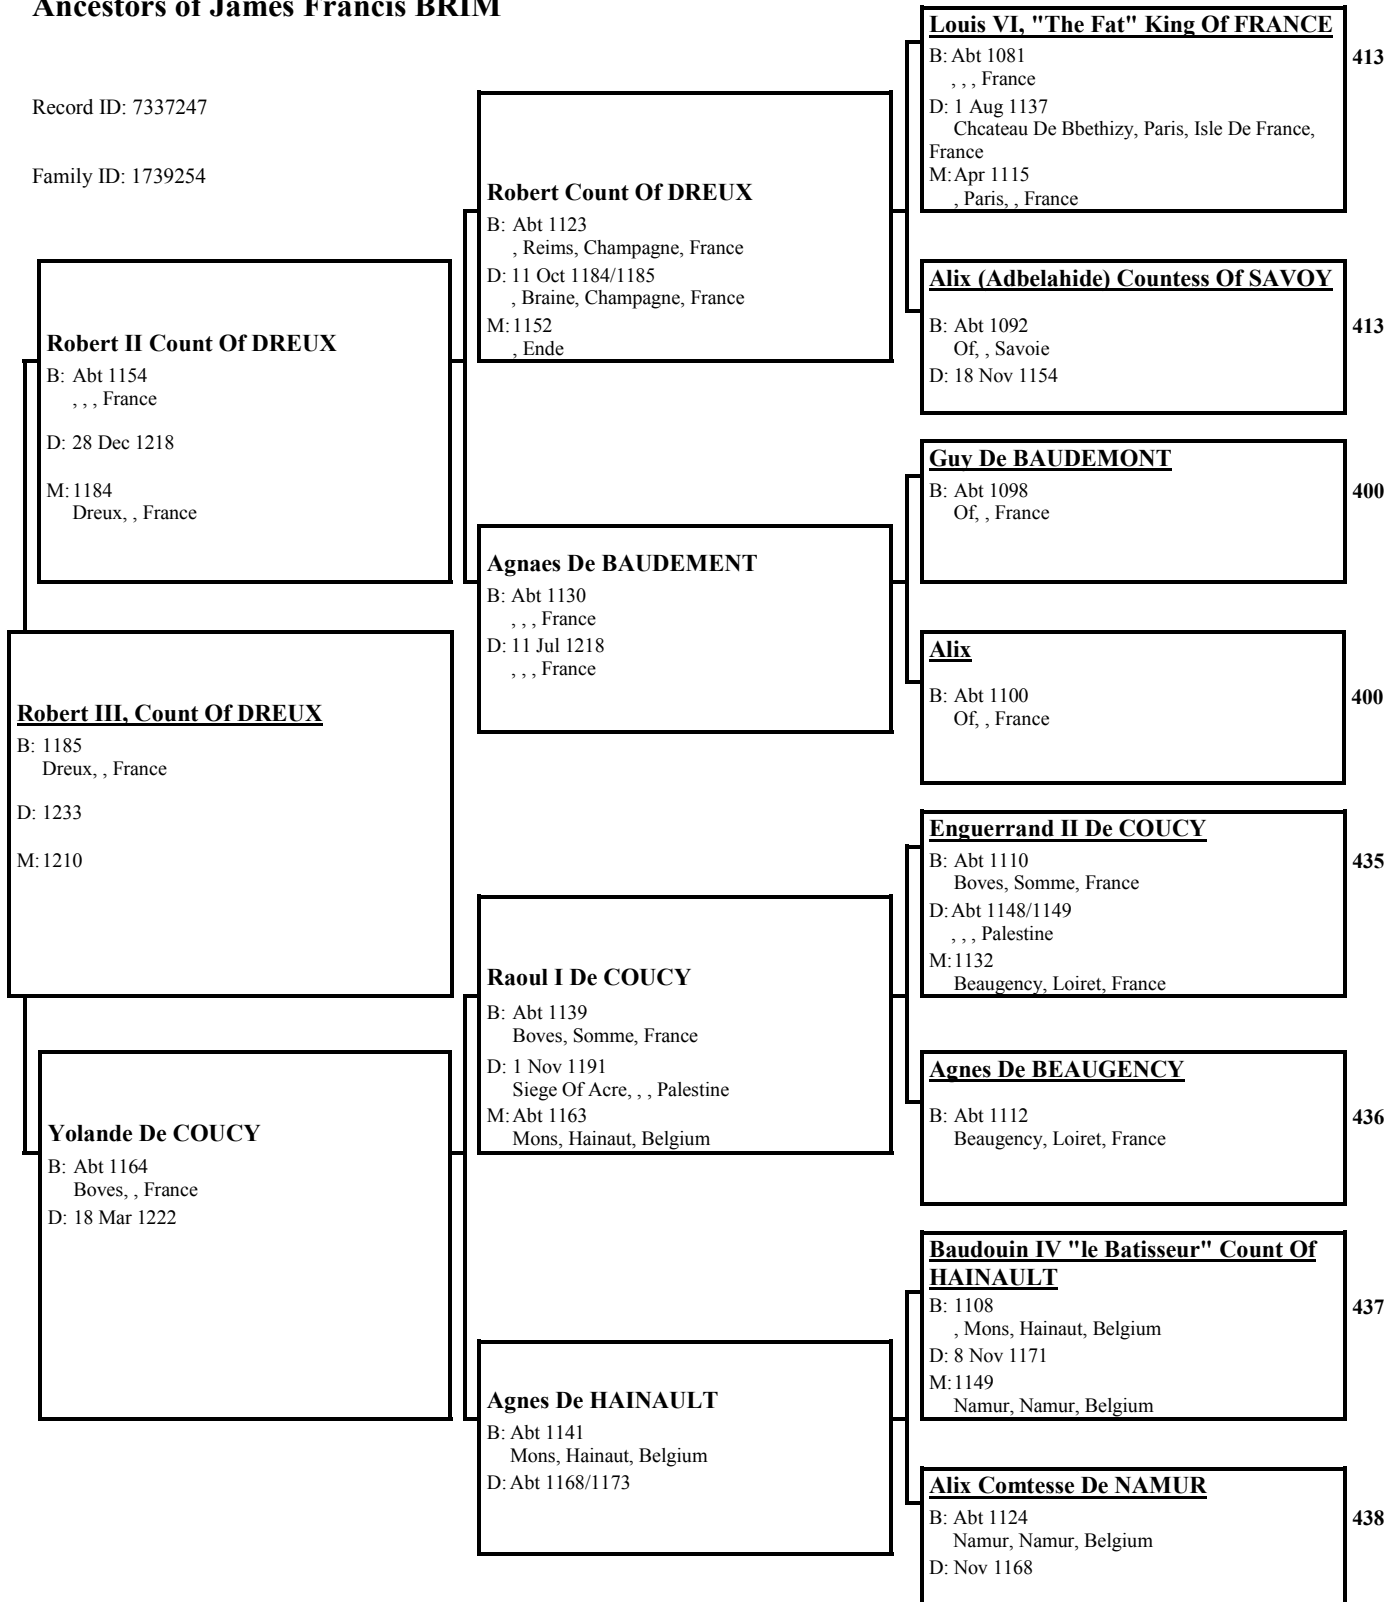

Ancestors of James Francis BRIM

Record ID: 7337247

Family ID: 1739254

61