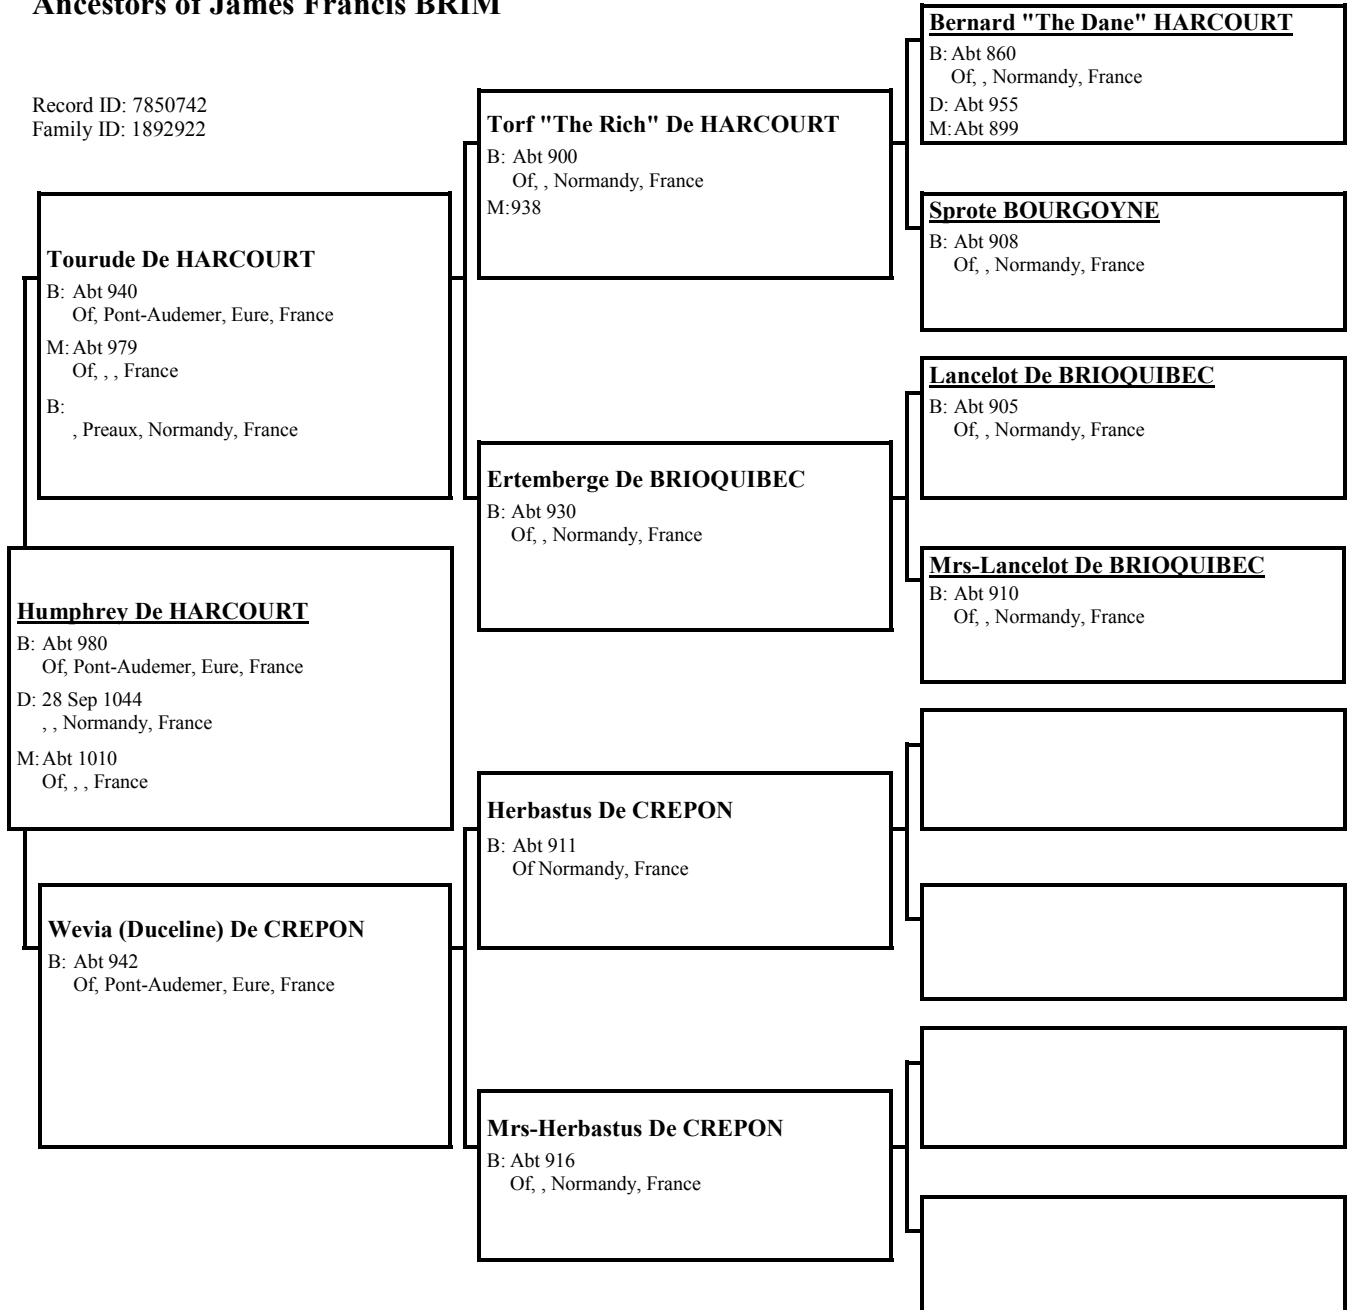

Ancestors of James Francis BRIM

Record ID: 7850742
Family ID: 1892922

291