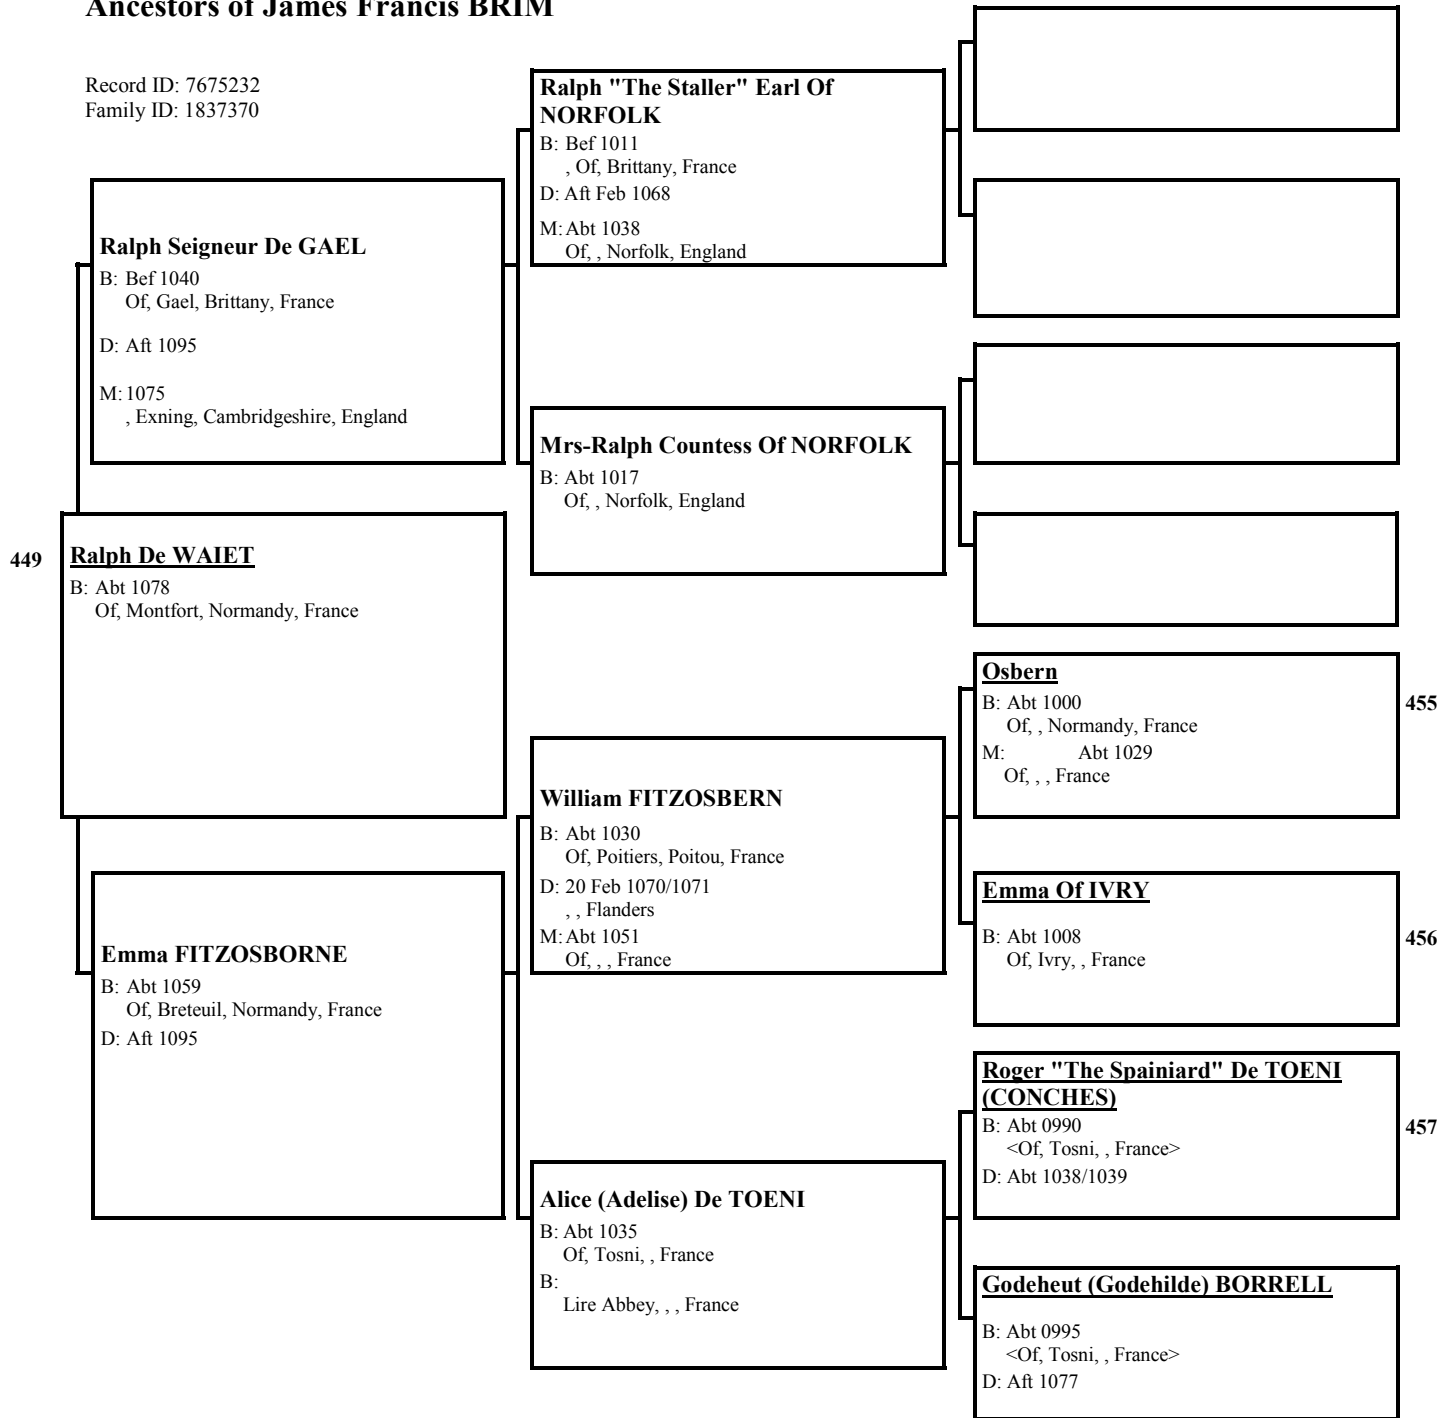

Ancestors of James Francis BRIM

Record ID: 7675232
Family ID: 1837370