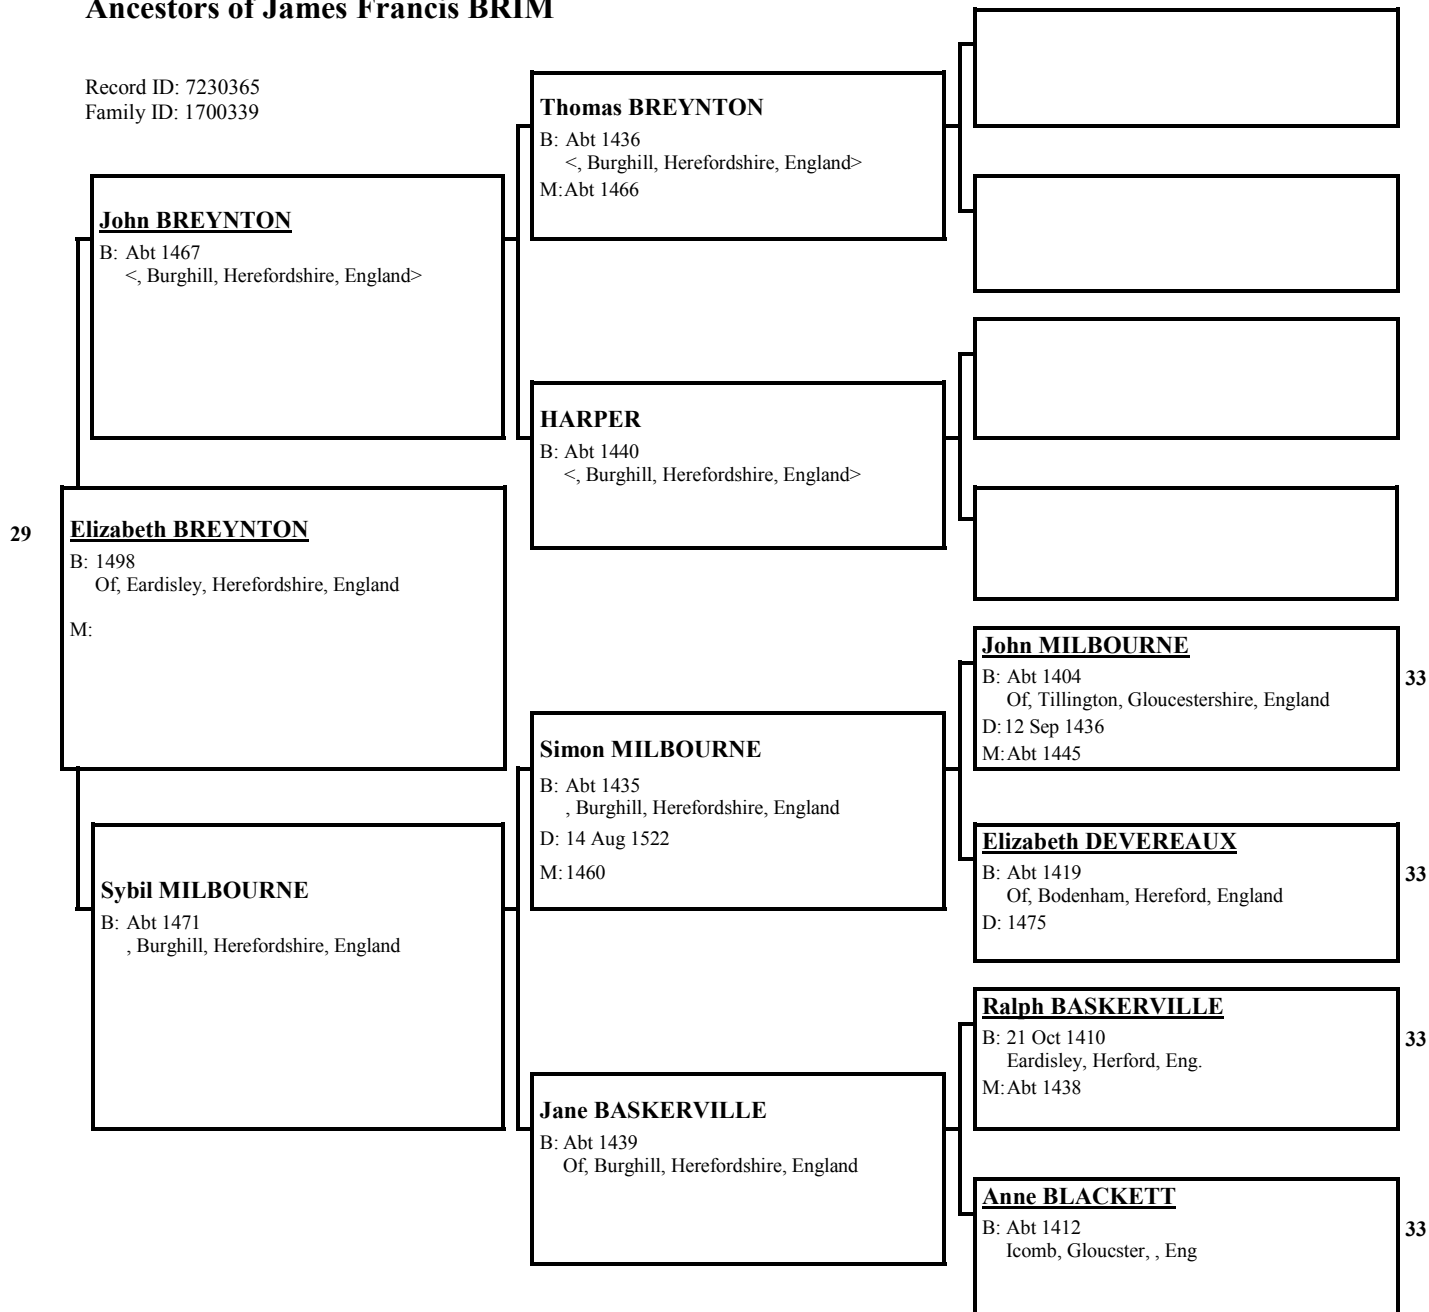

Ancestors of James Francis BRIM

Record ID: 7230365
Family ID: 1700339