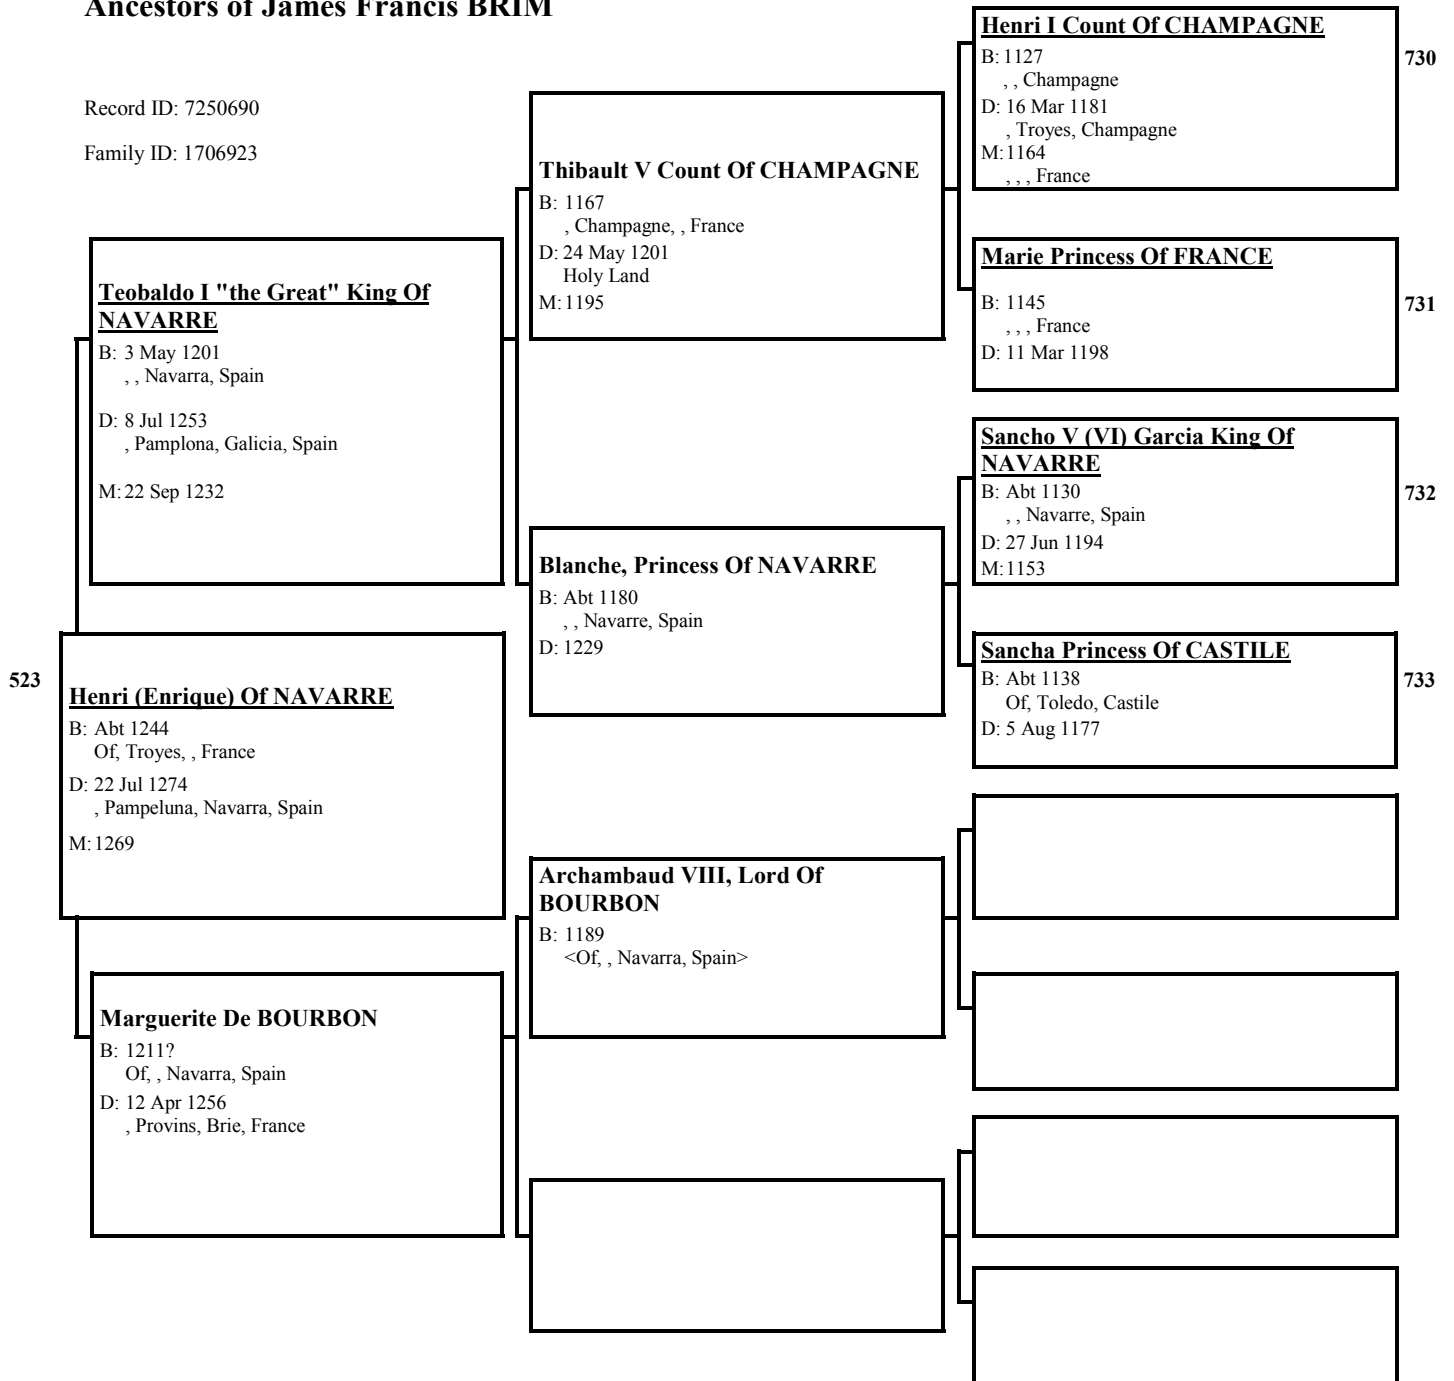

Ancestors of James Francis BRIM

Record ID: 7250690

Family ID: 1706923