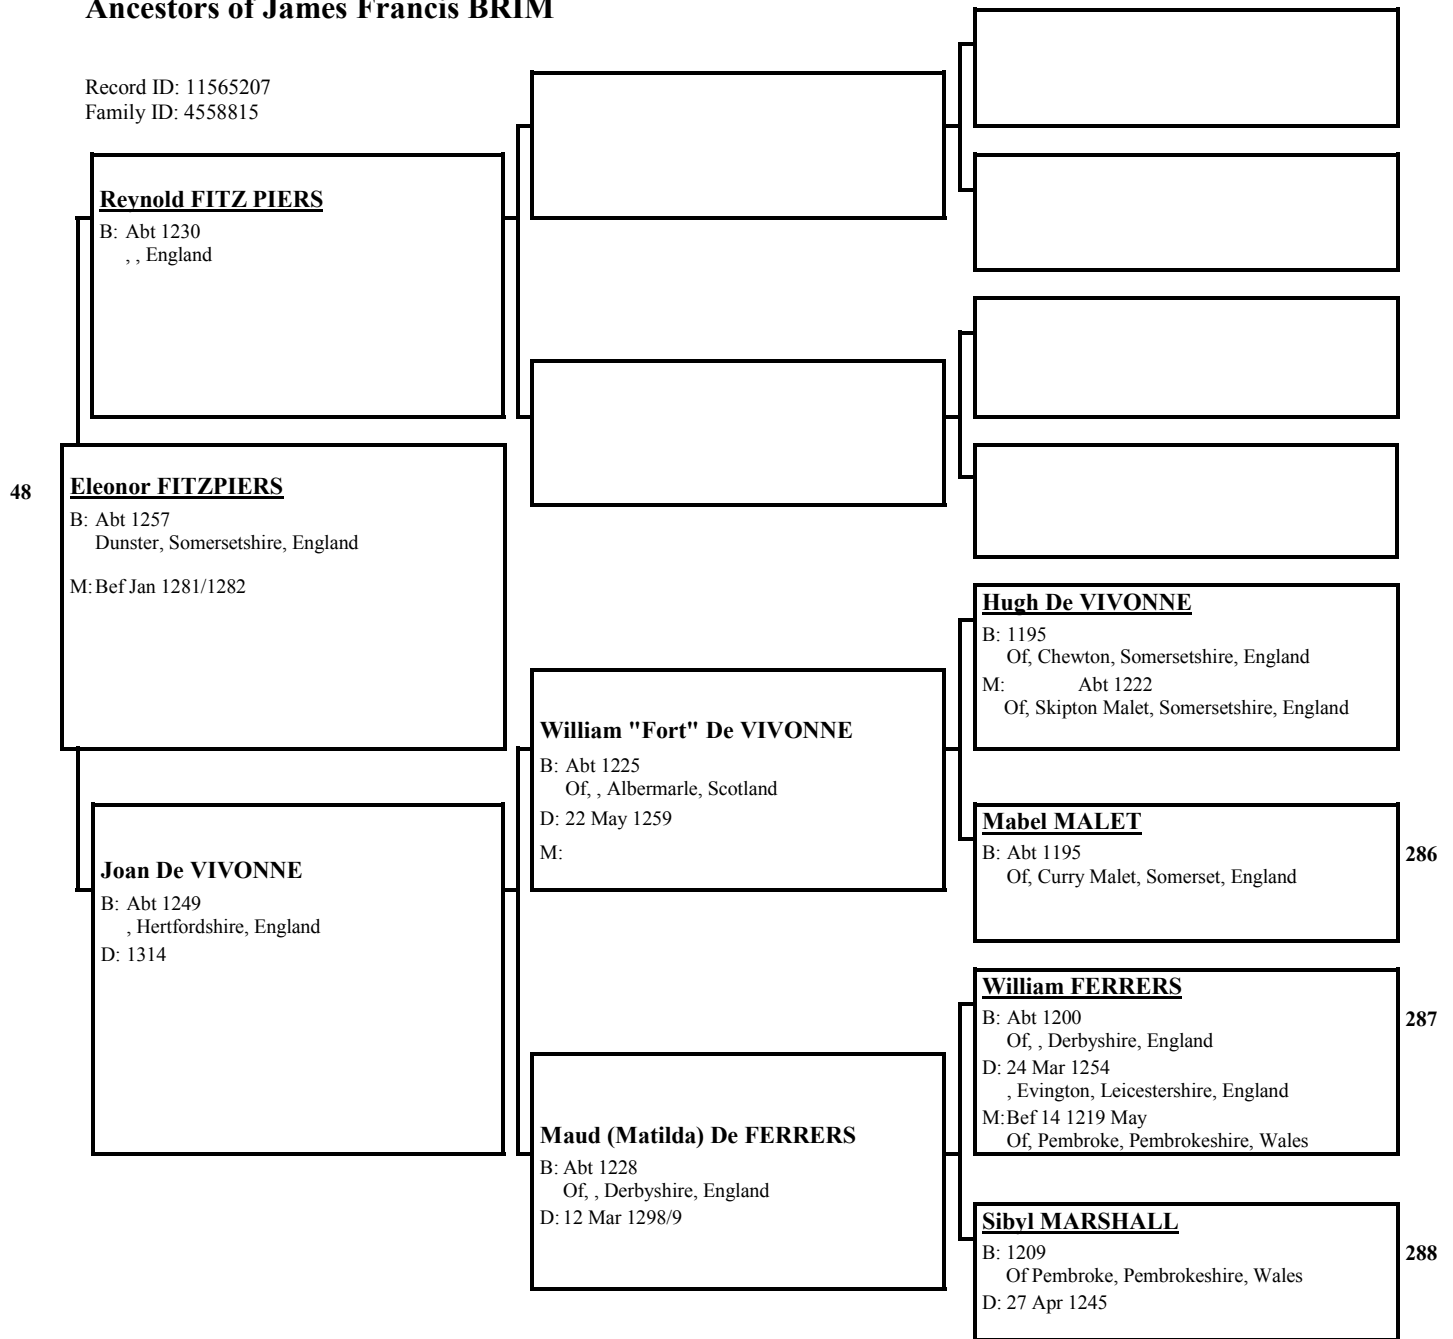

Ancestors of James Francis BRIM

Record ID: 11565207
Family ID: 4558815