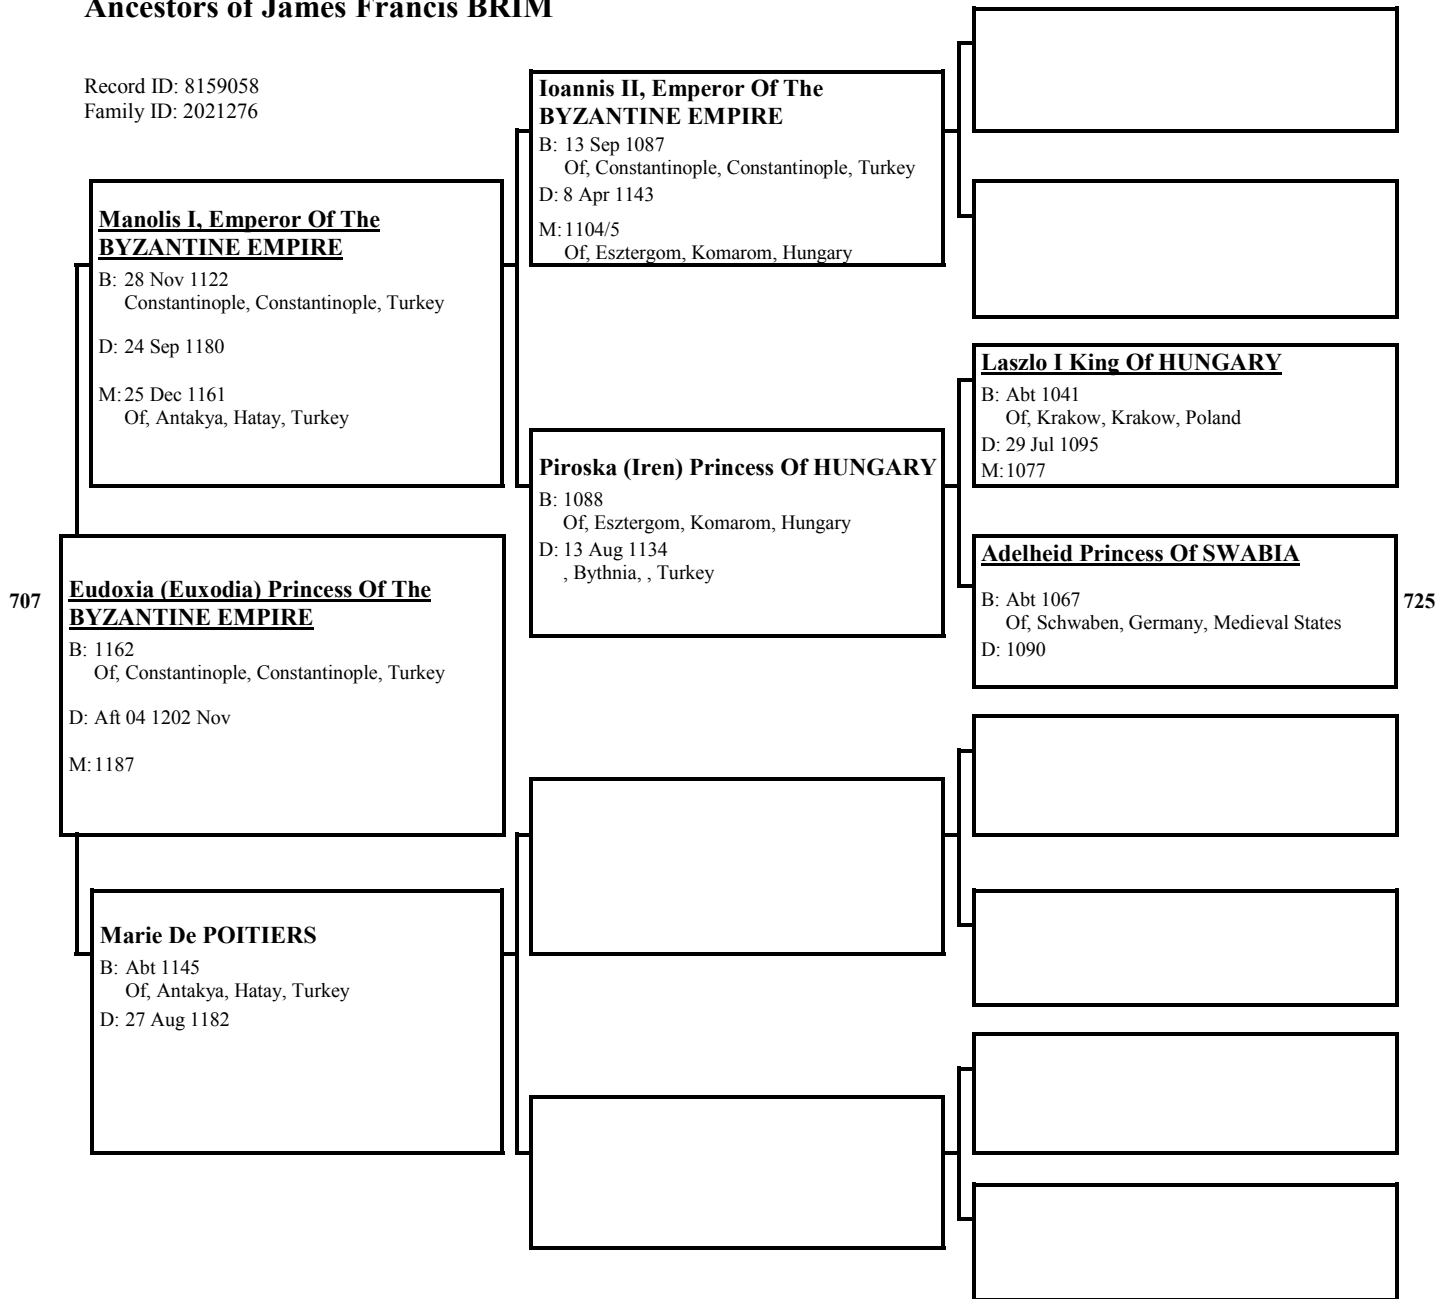

Ada

B: < 1006
<Of, , , France>

712

Ancestors of James Francis BRIM

Record ID: 8159064
Family ID: 2021276

Ancestors of James Francis BRIM

Record ID: 8159058
Family ID: 2021276

Ancestors of James Francis BRIM