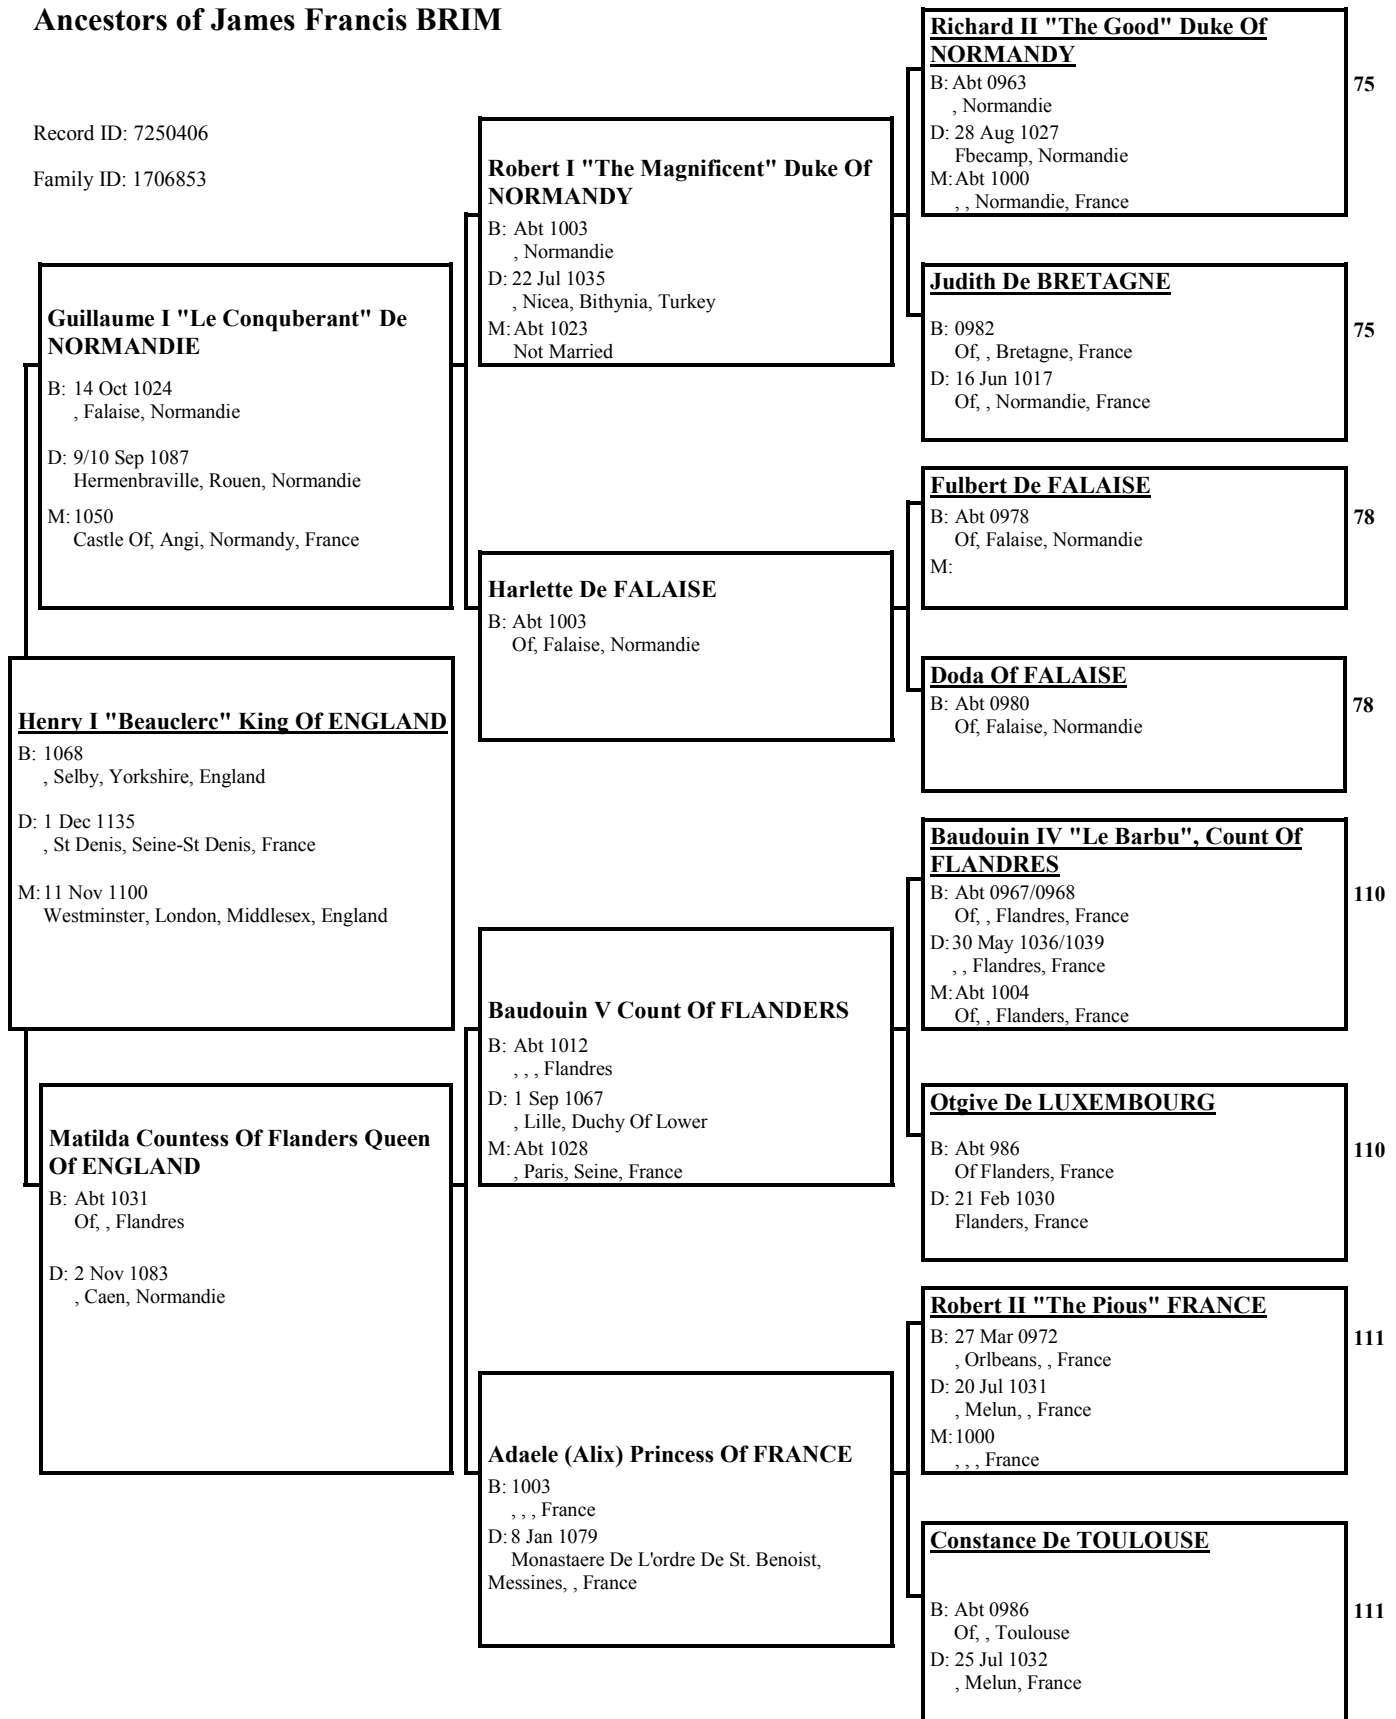

Ancestors of James Francis BRIM

Record ID: 7250406

Family ID: 1706853

65