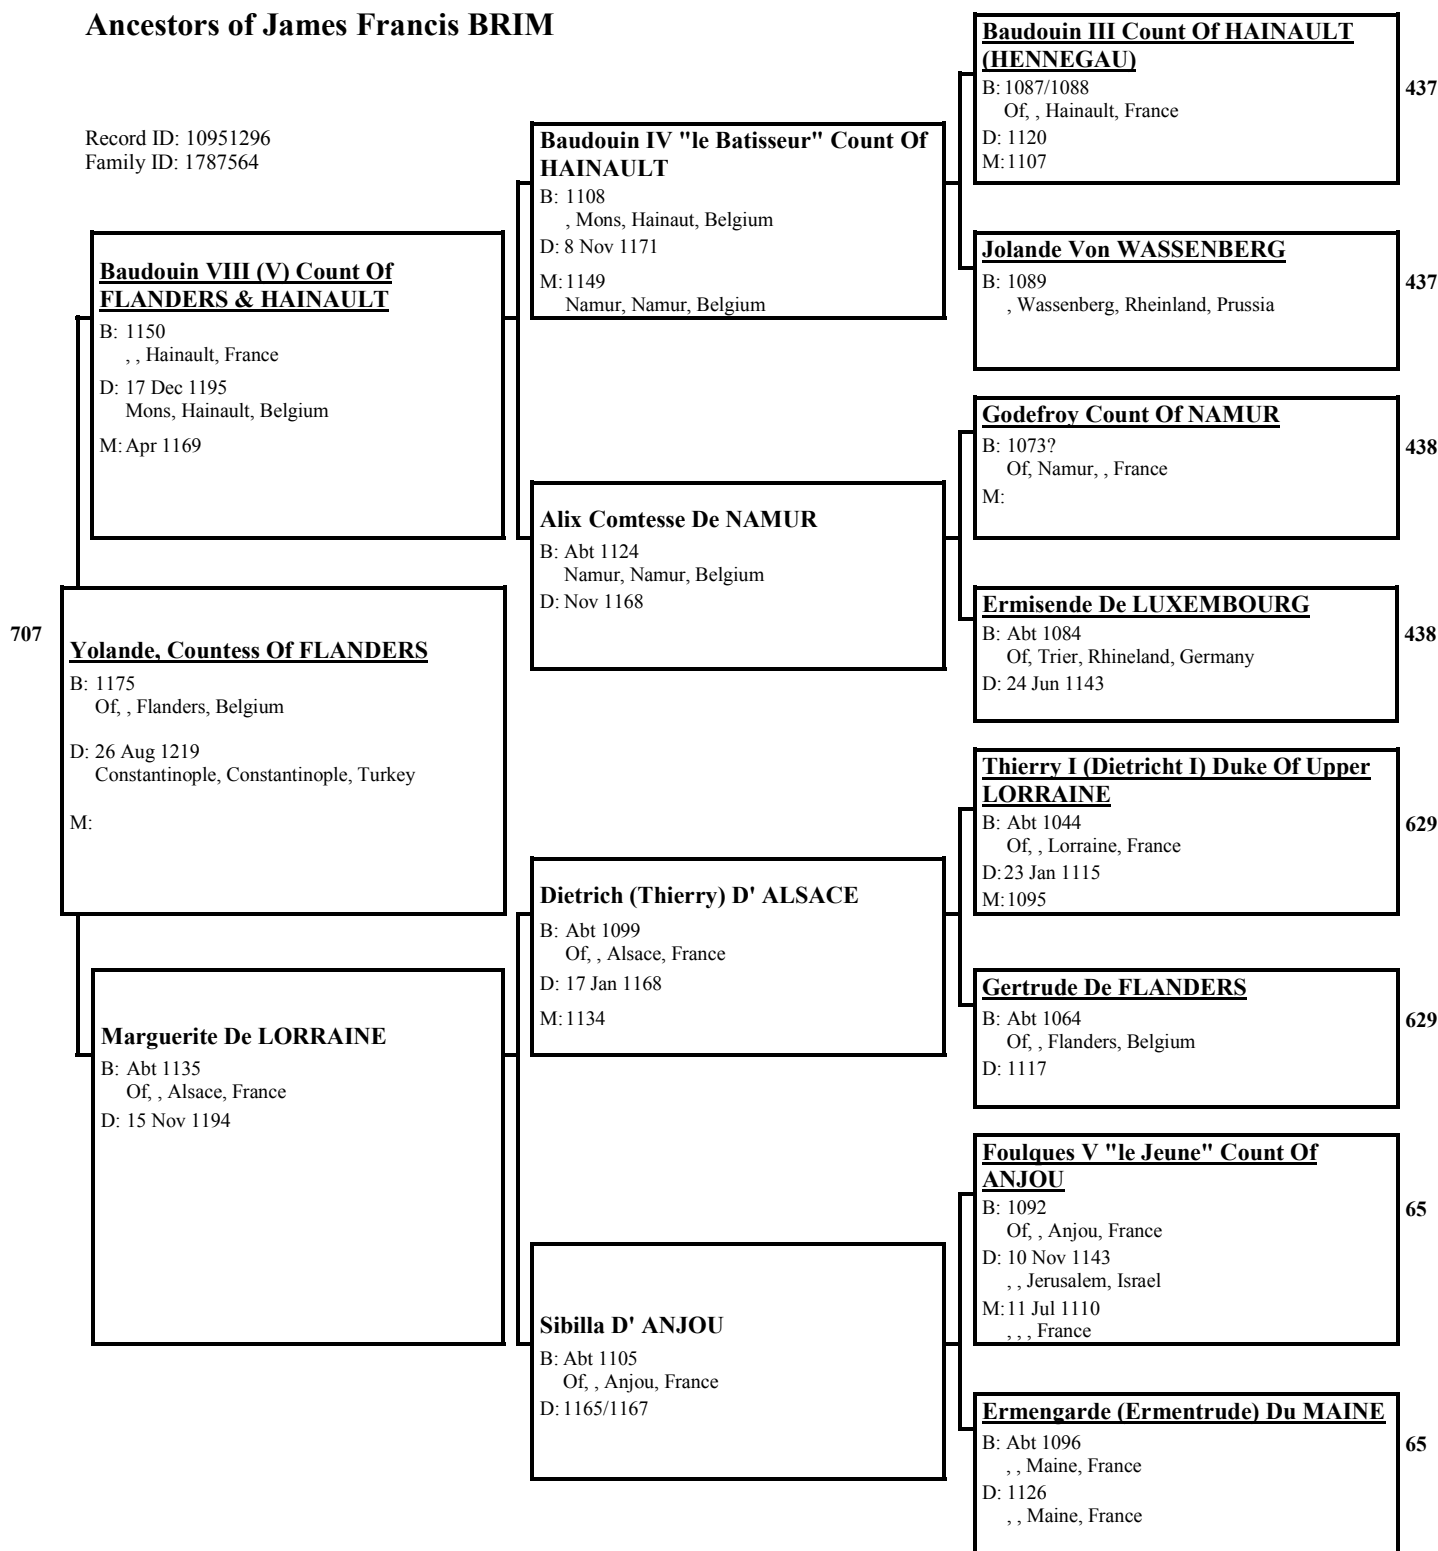

Ancestors of James Francis BRIM

Record ID: 10951296
Family ID: 1787564