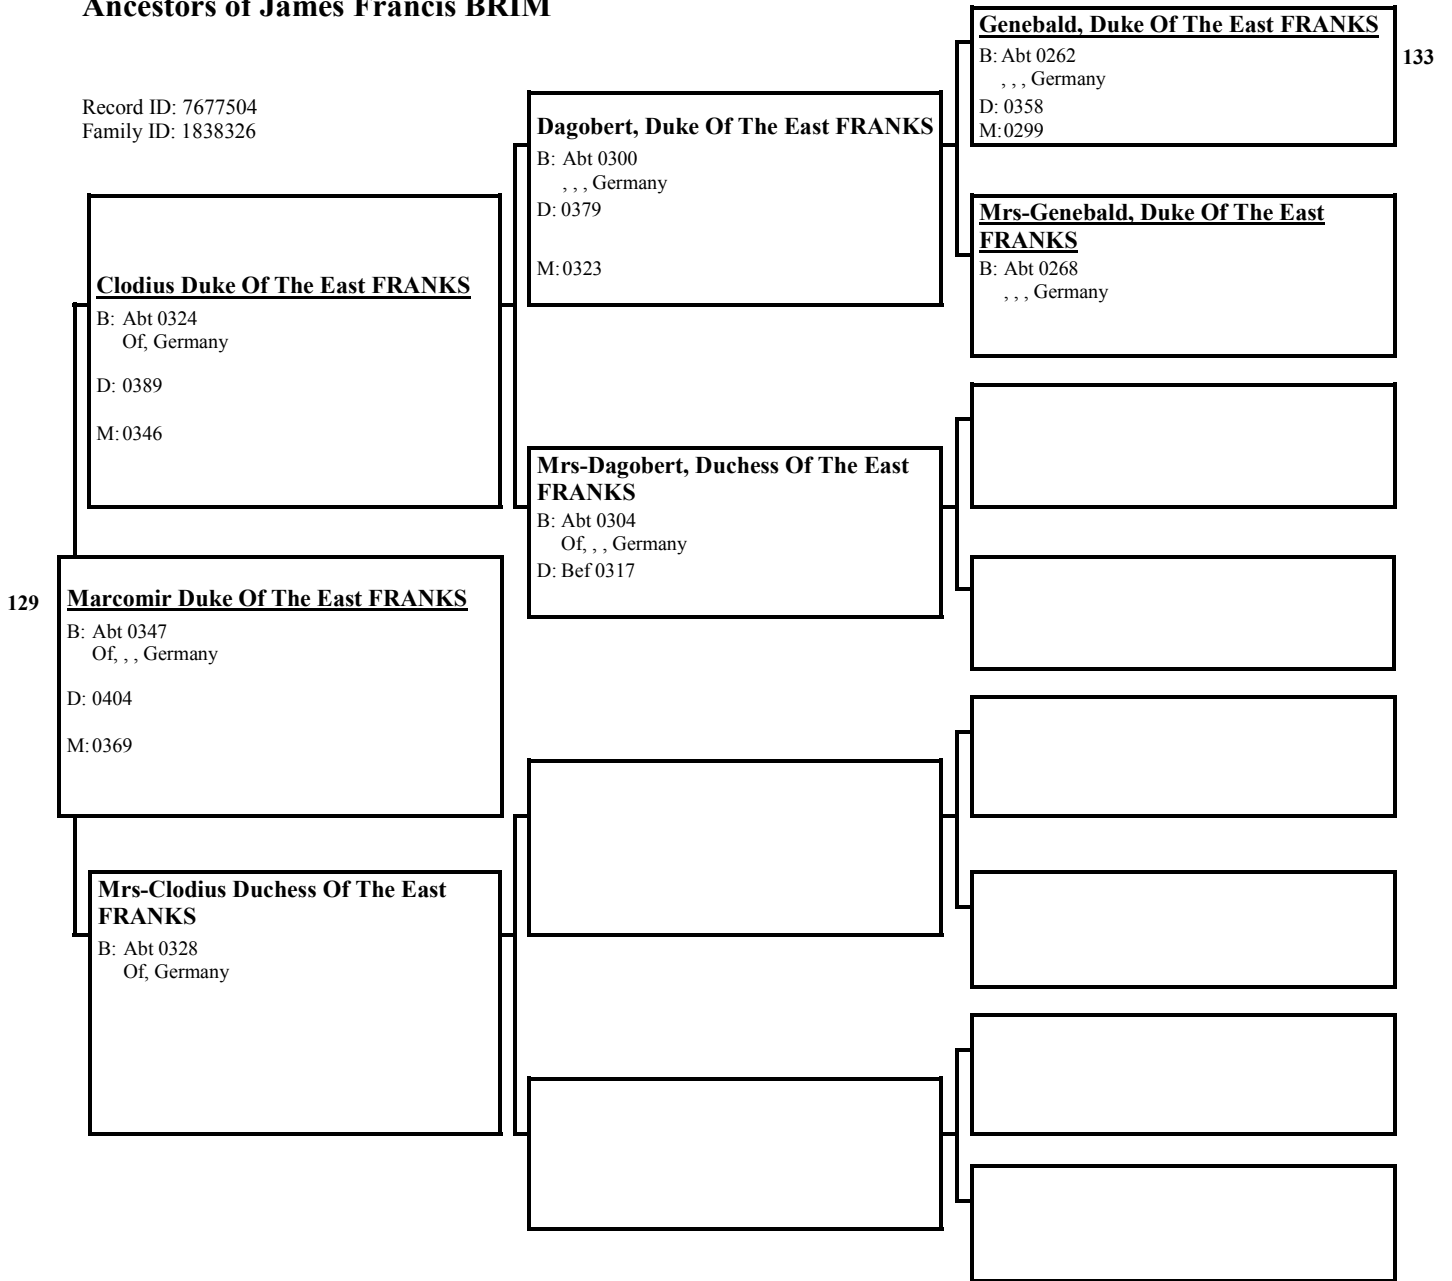

Ancestors of James Francis BRIM

Record ID: 7677504
Family ID: 1838326