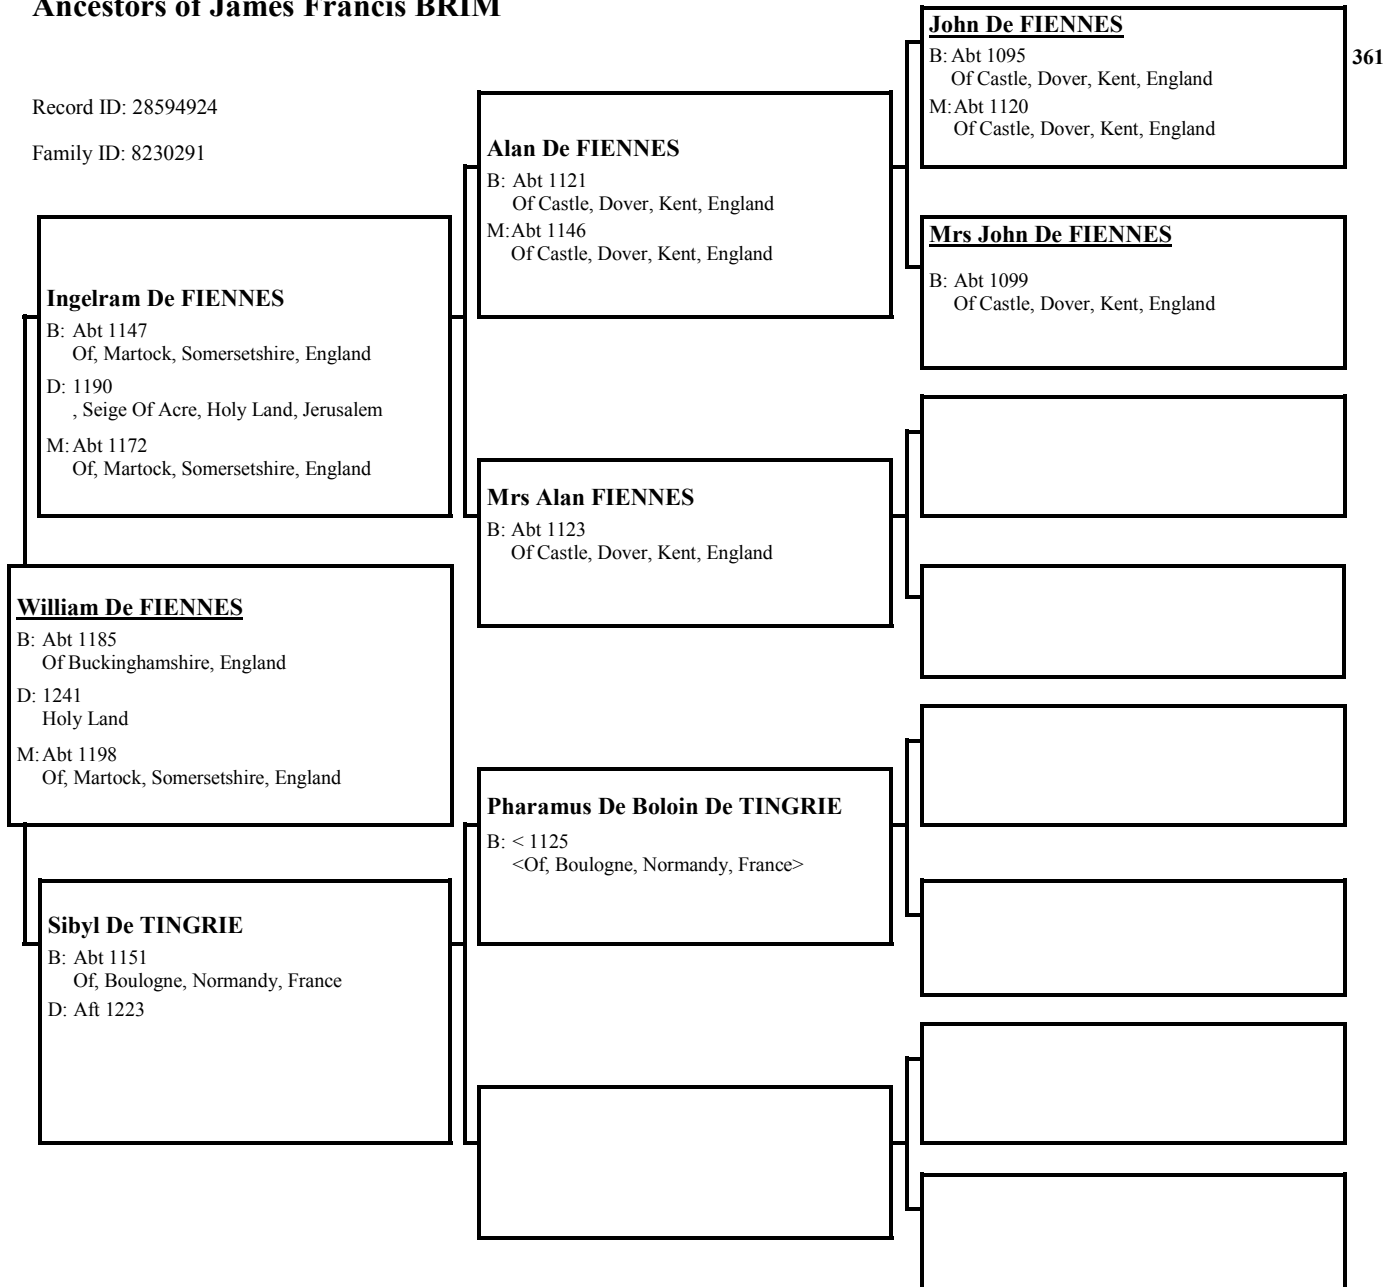

Ancestors of James Francis BRIM

Record ID: 28594924

Family ID: 8230291

59

361