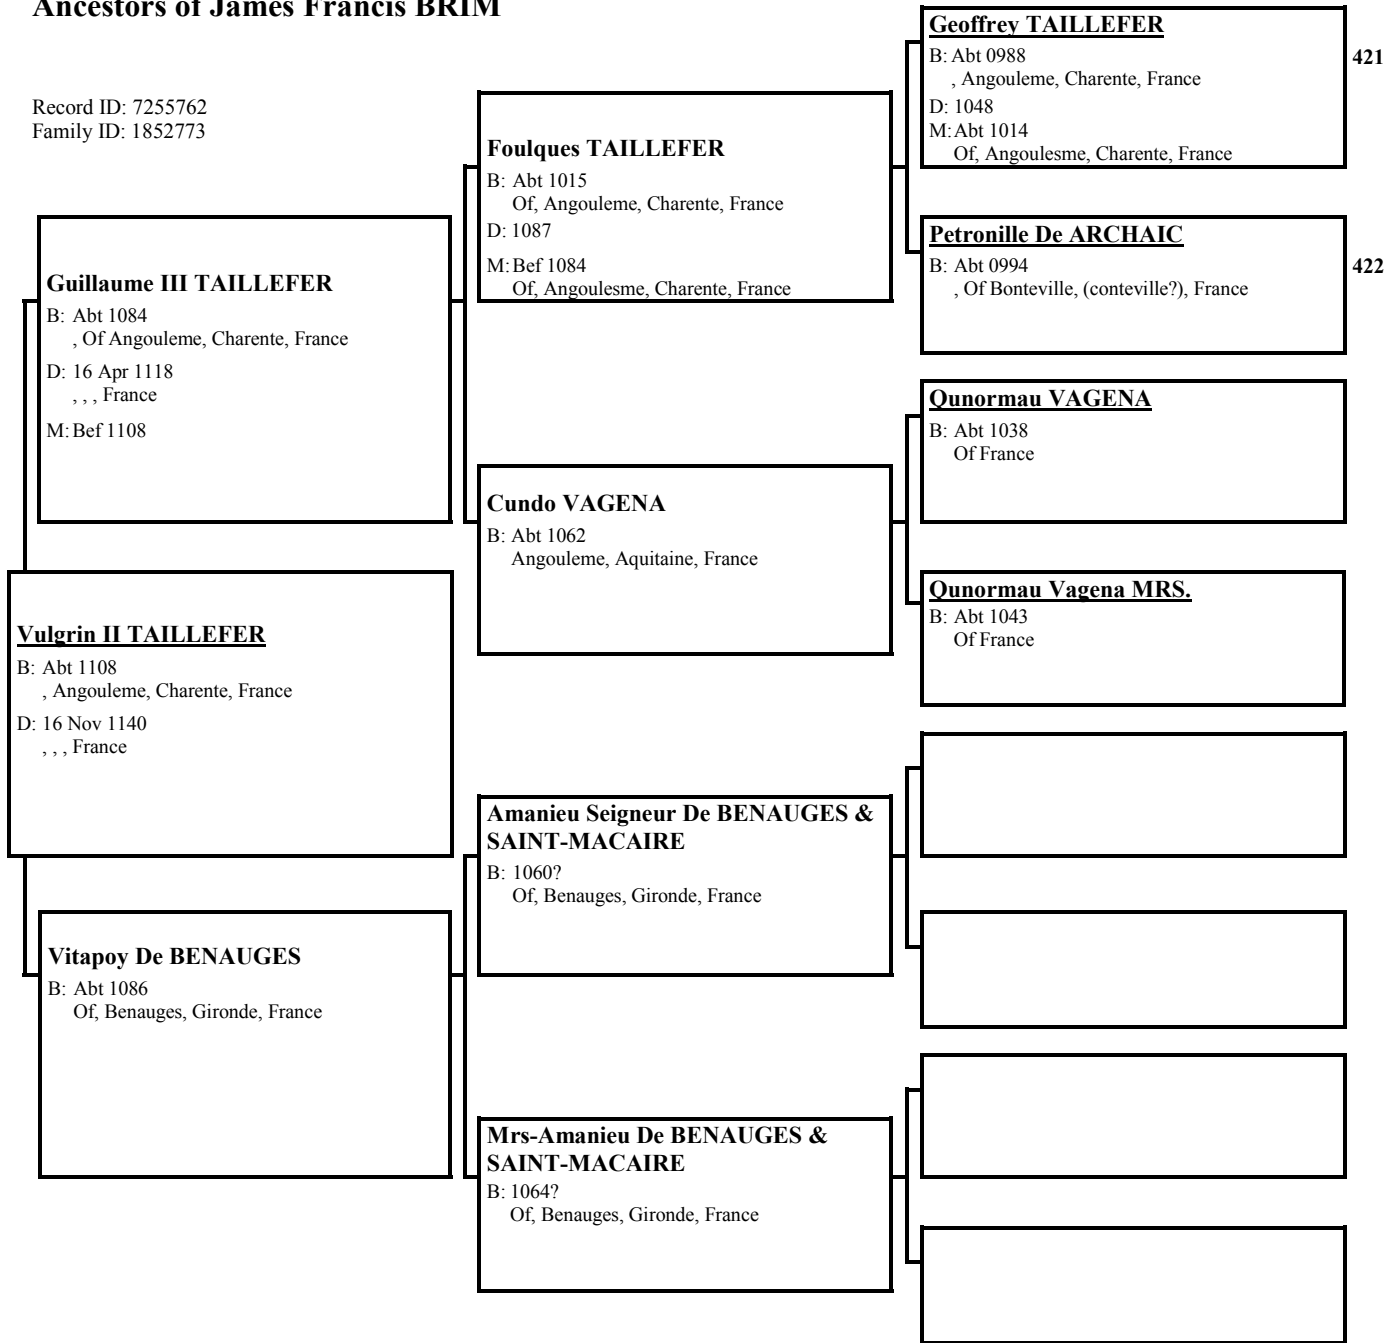

Ancestors of James Francis BRIM

Record ID: 7255762
Family ID: 1852773

412