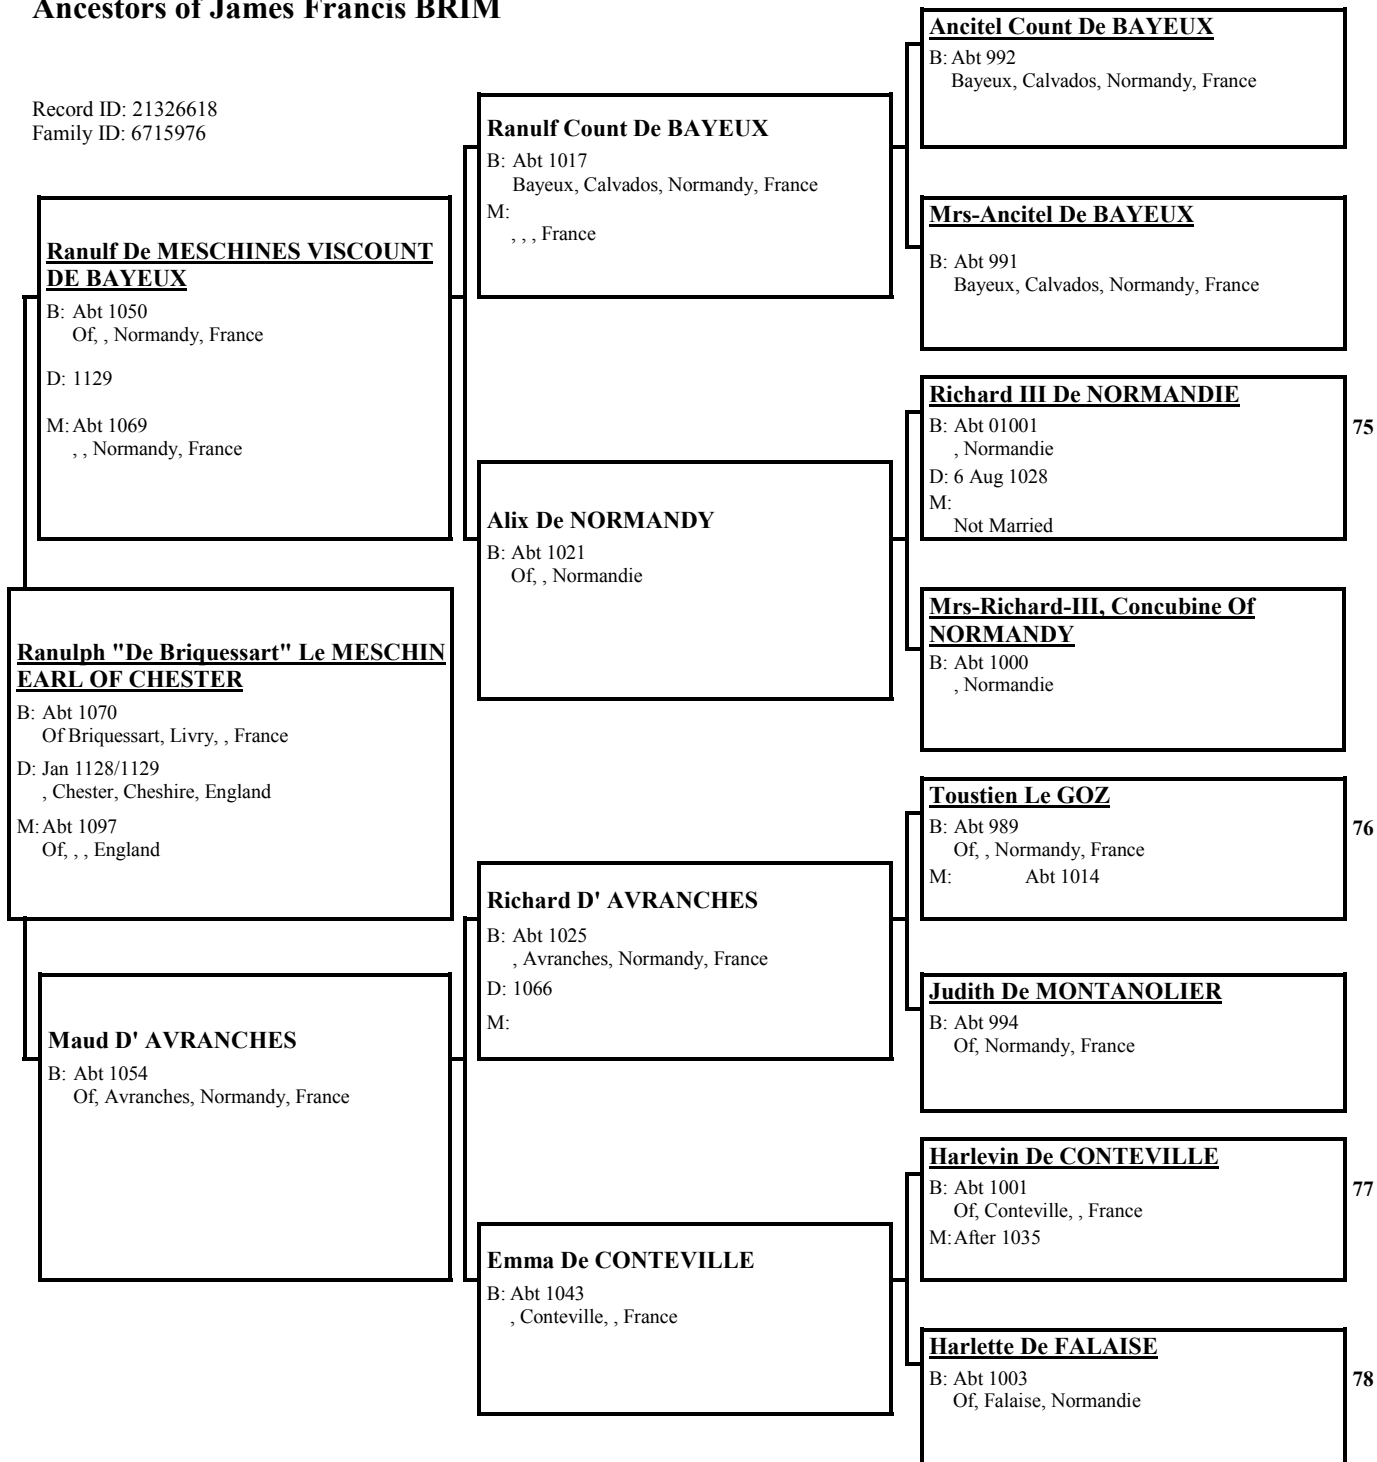

Ancestors of James Francis BRIM

Record ID: 21326618
Family ID: 6715976

64