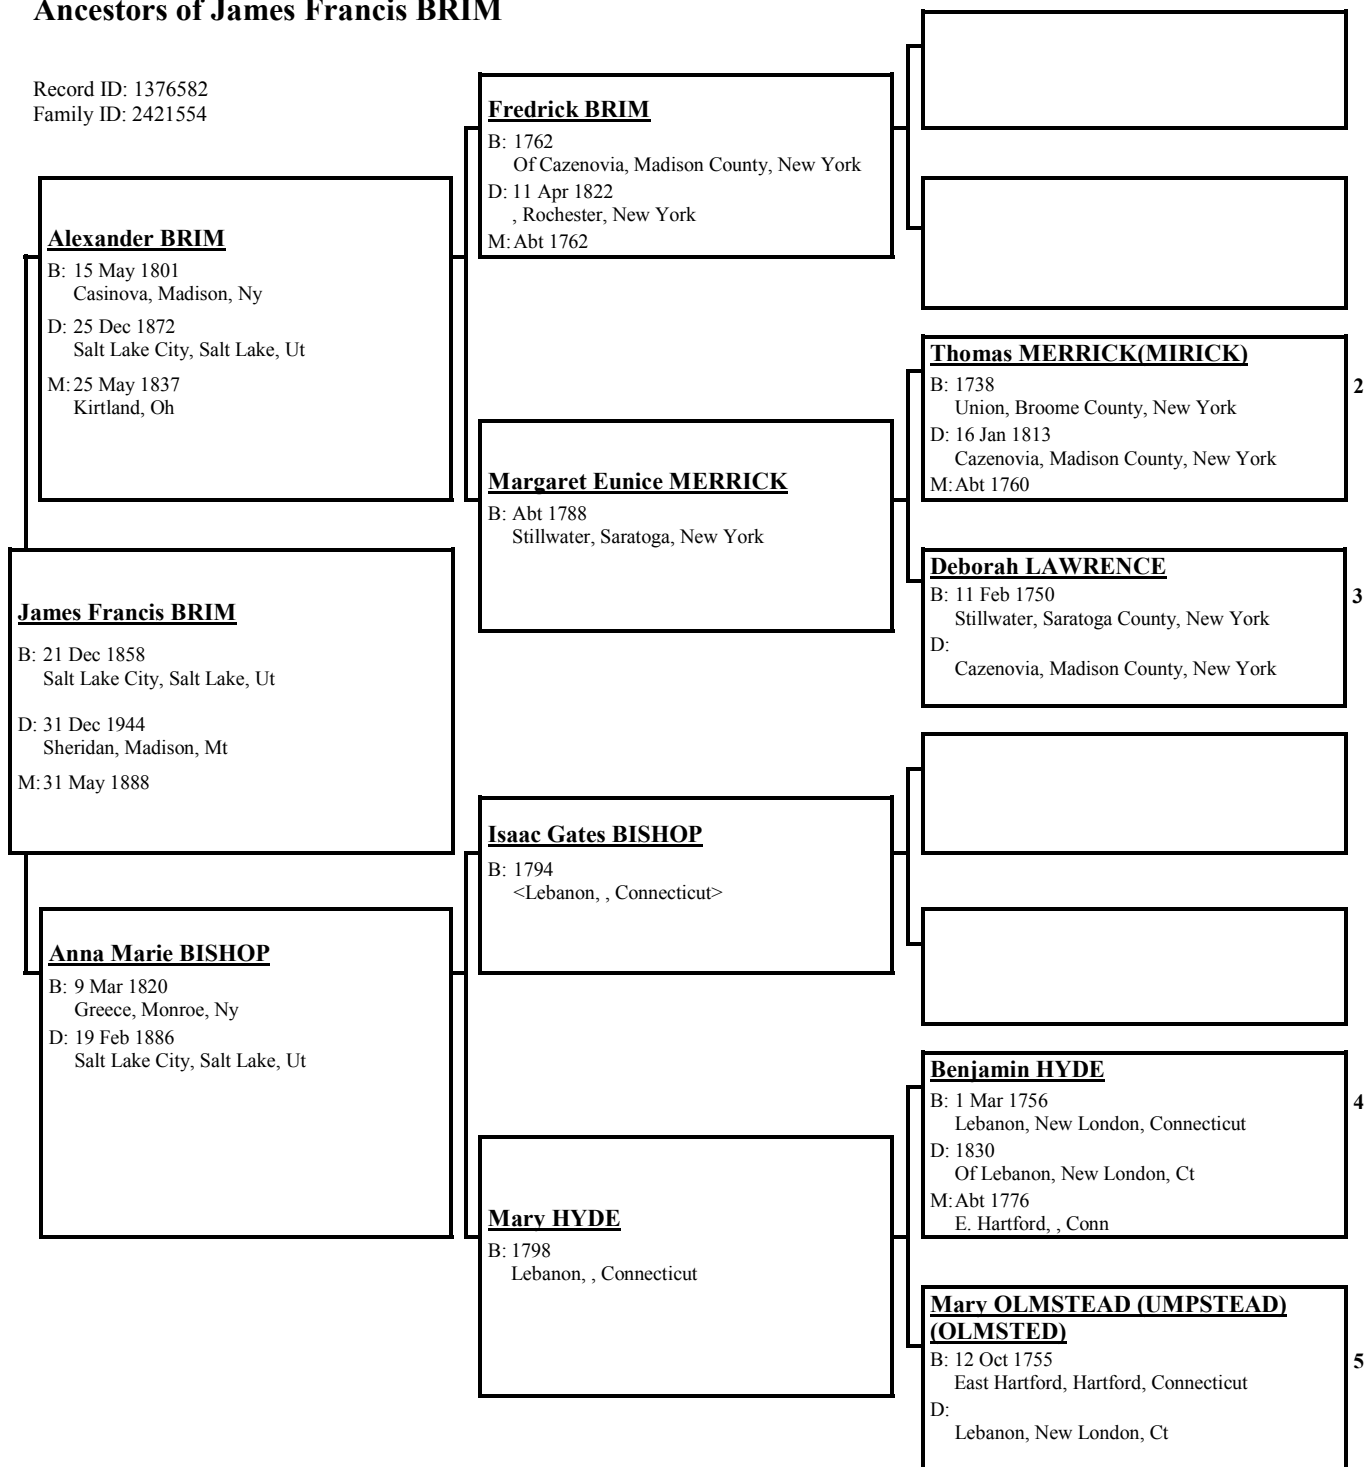

Ancestors of James Francis BRIM

Record ID: 1376582
Family ID: 2421554