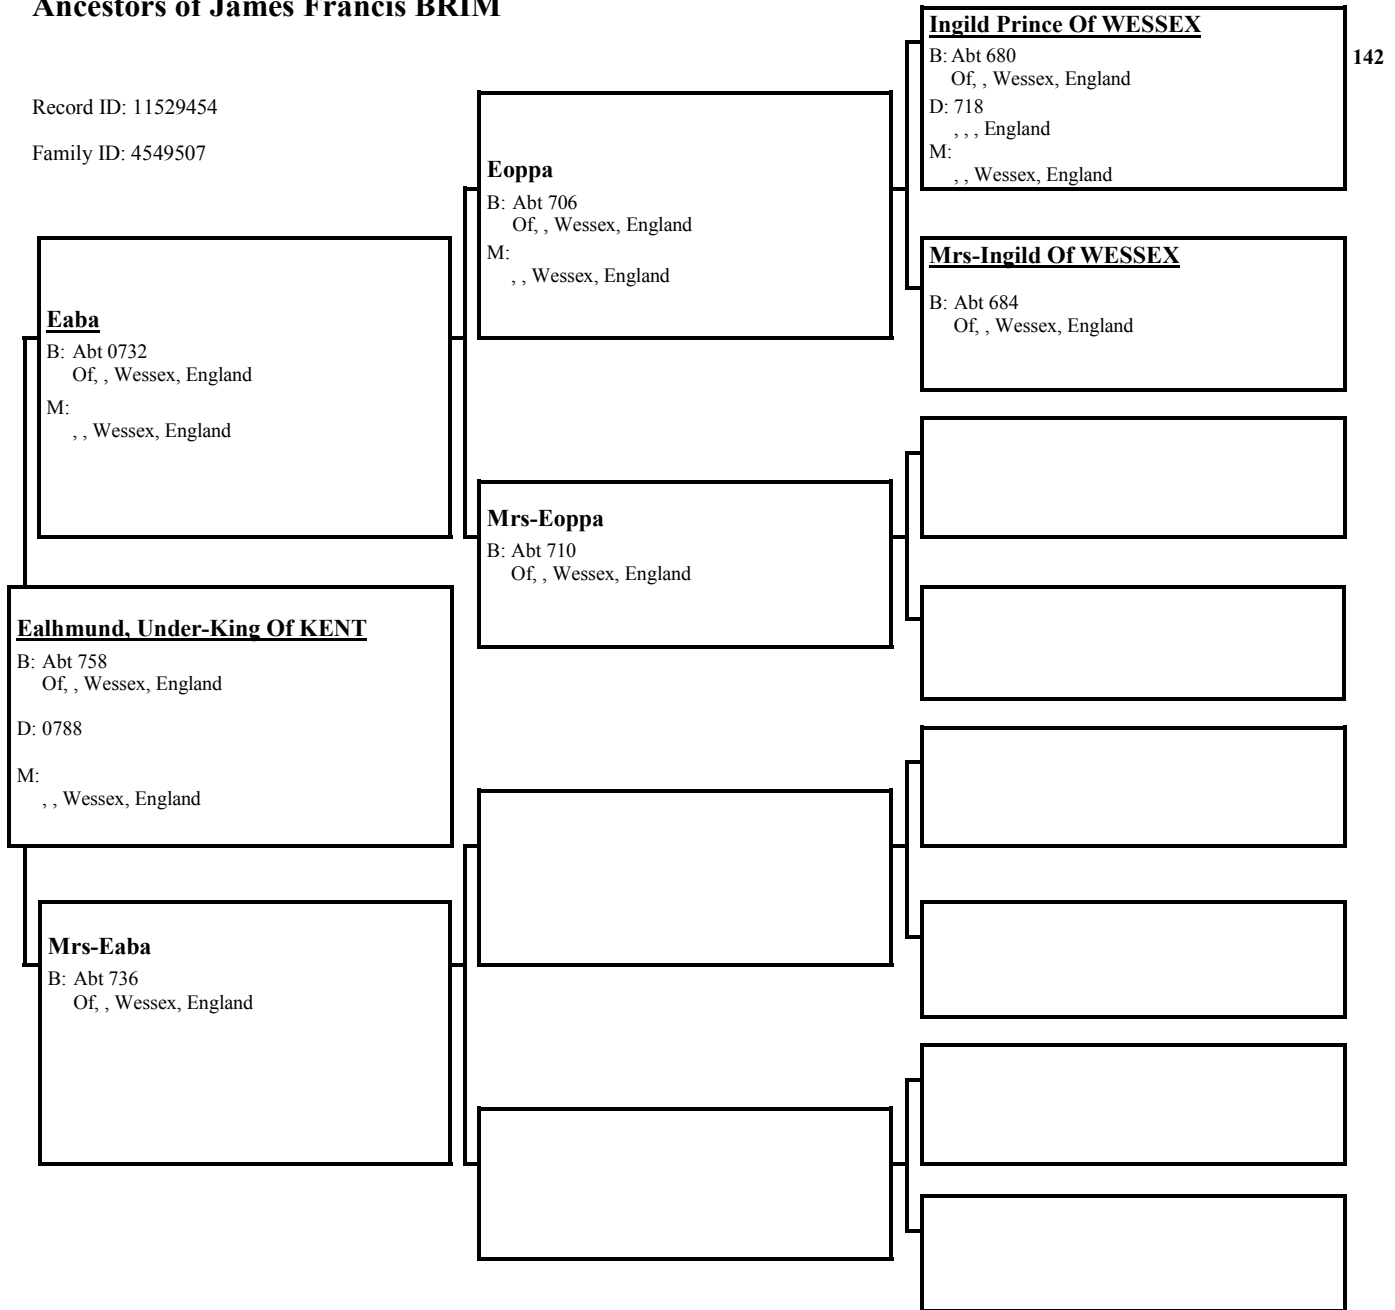

Ancestors of James Francis BRIM

Record ID: 11529454

Family ID: 4549507

119