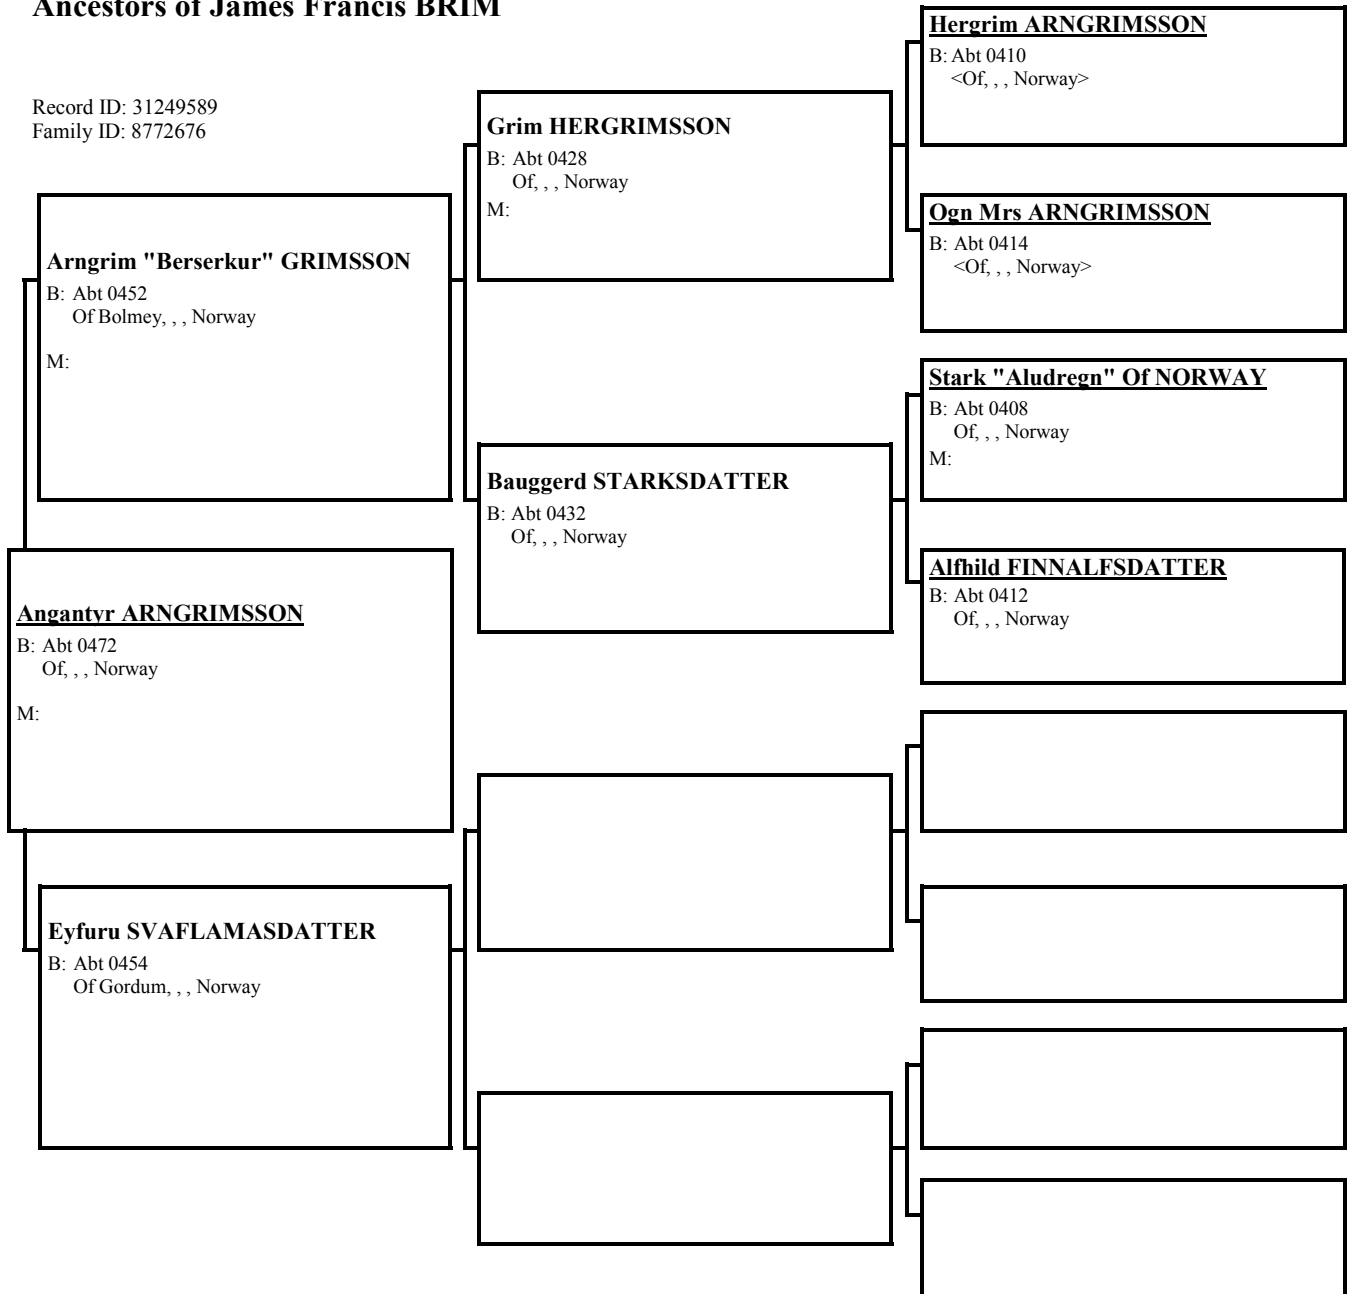

Ancestors of James Francis BRIM

Record ID: 31249589
Family ID: 8772676

322