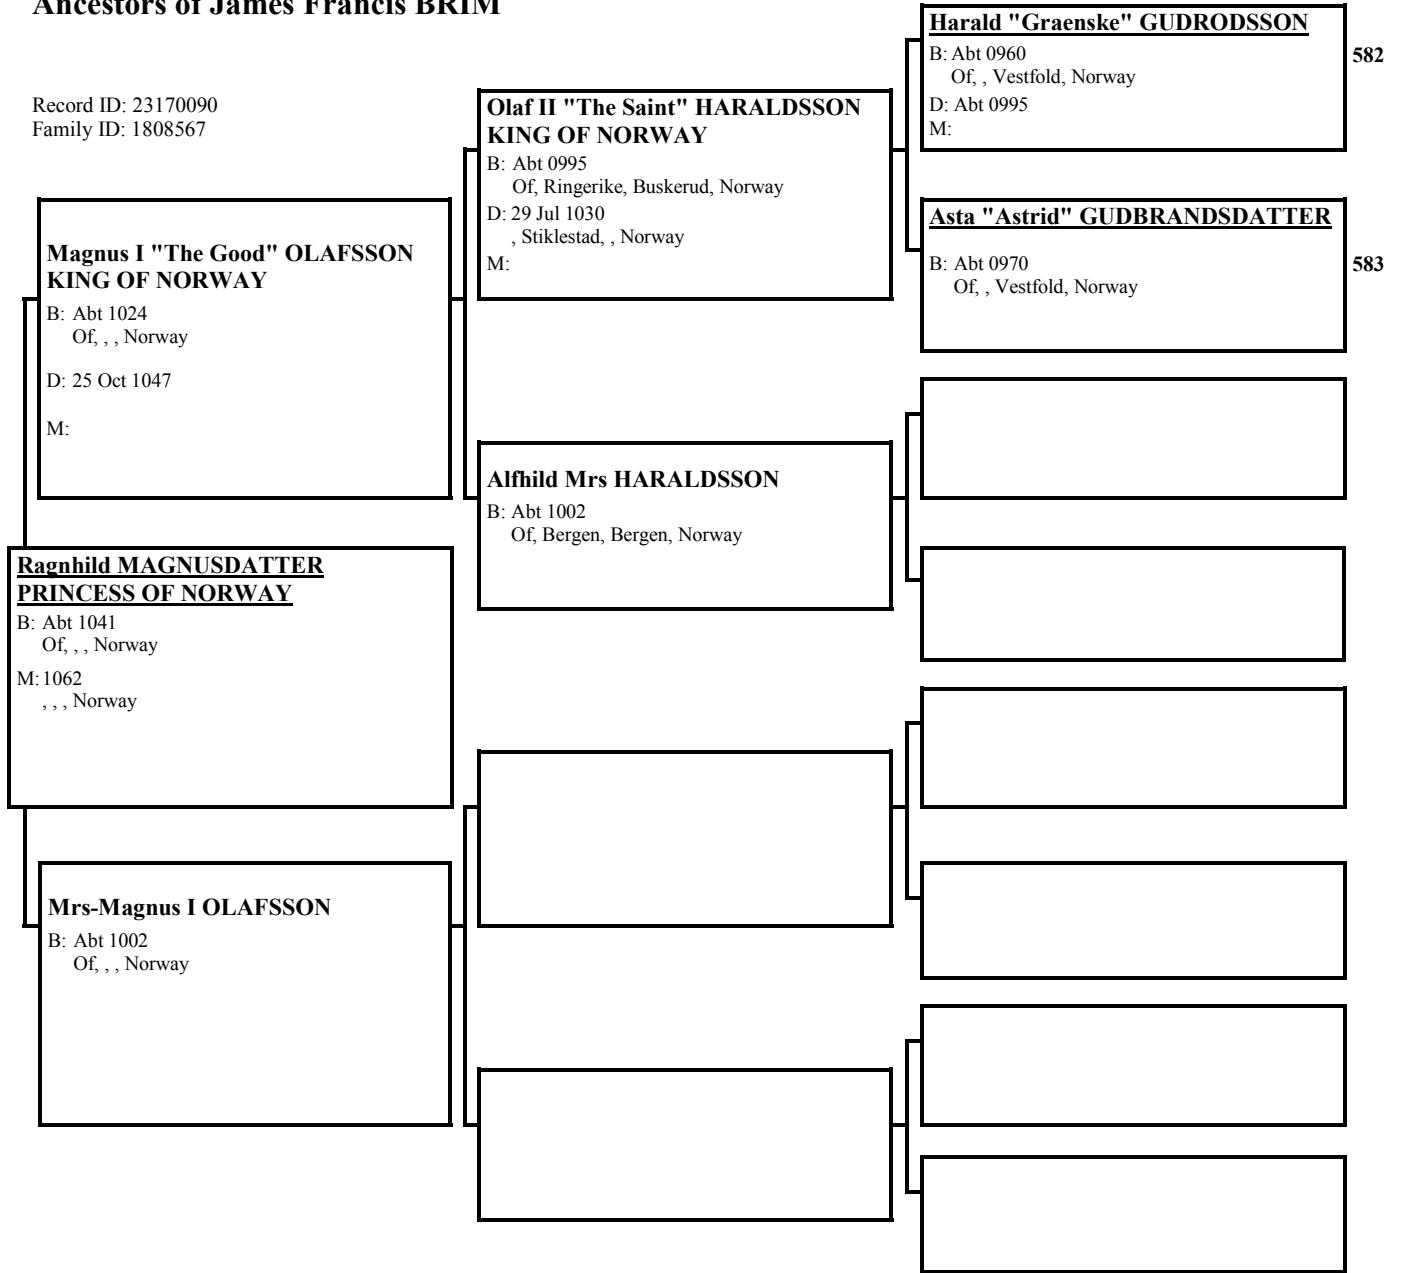

Ancestors of James Francis BRIM

Record ID: 23170090
Family ID: 1808567

547