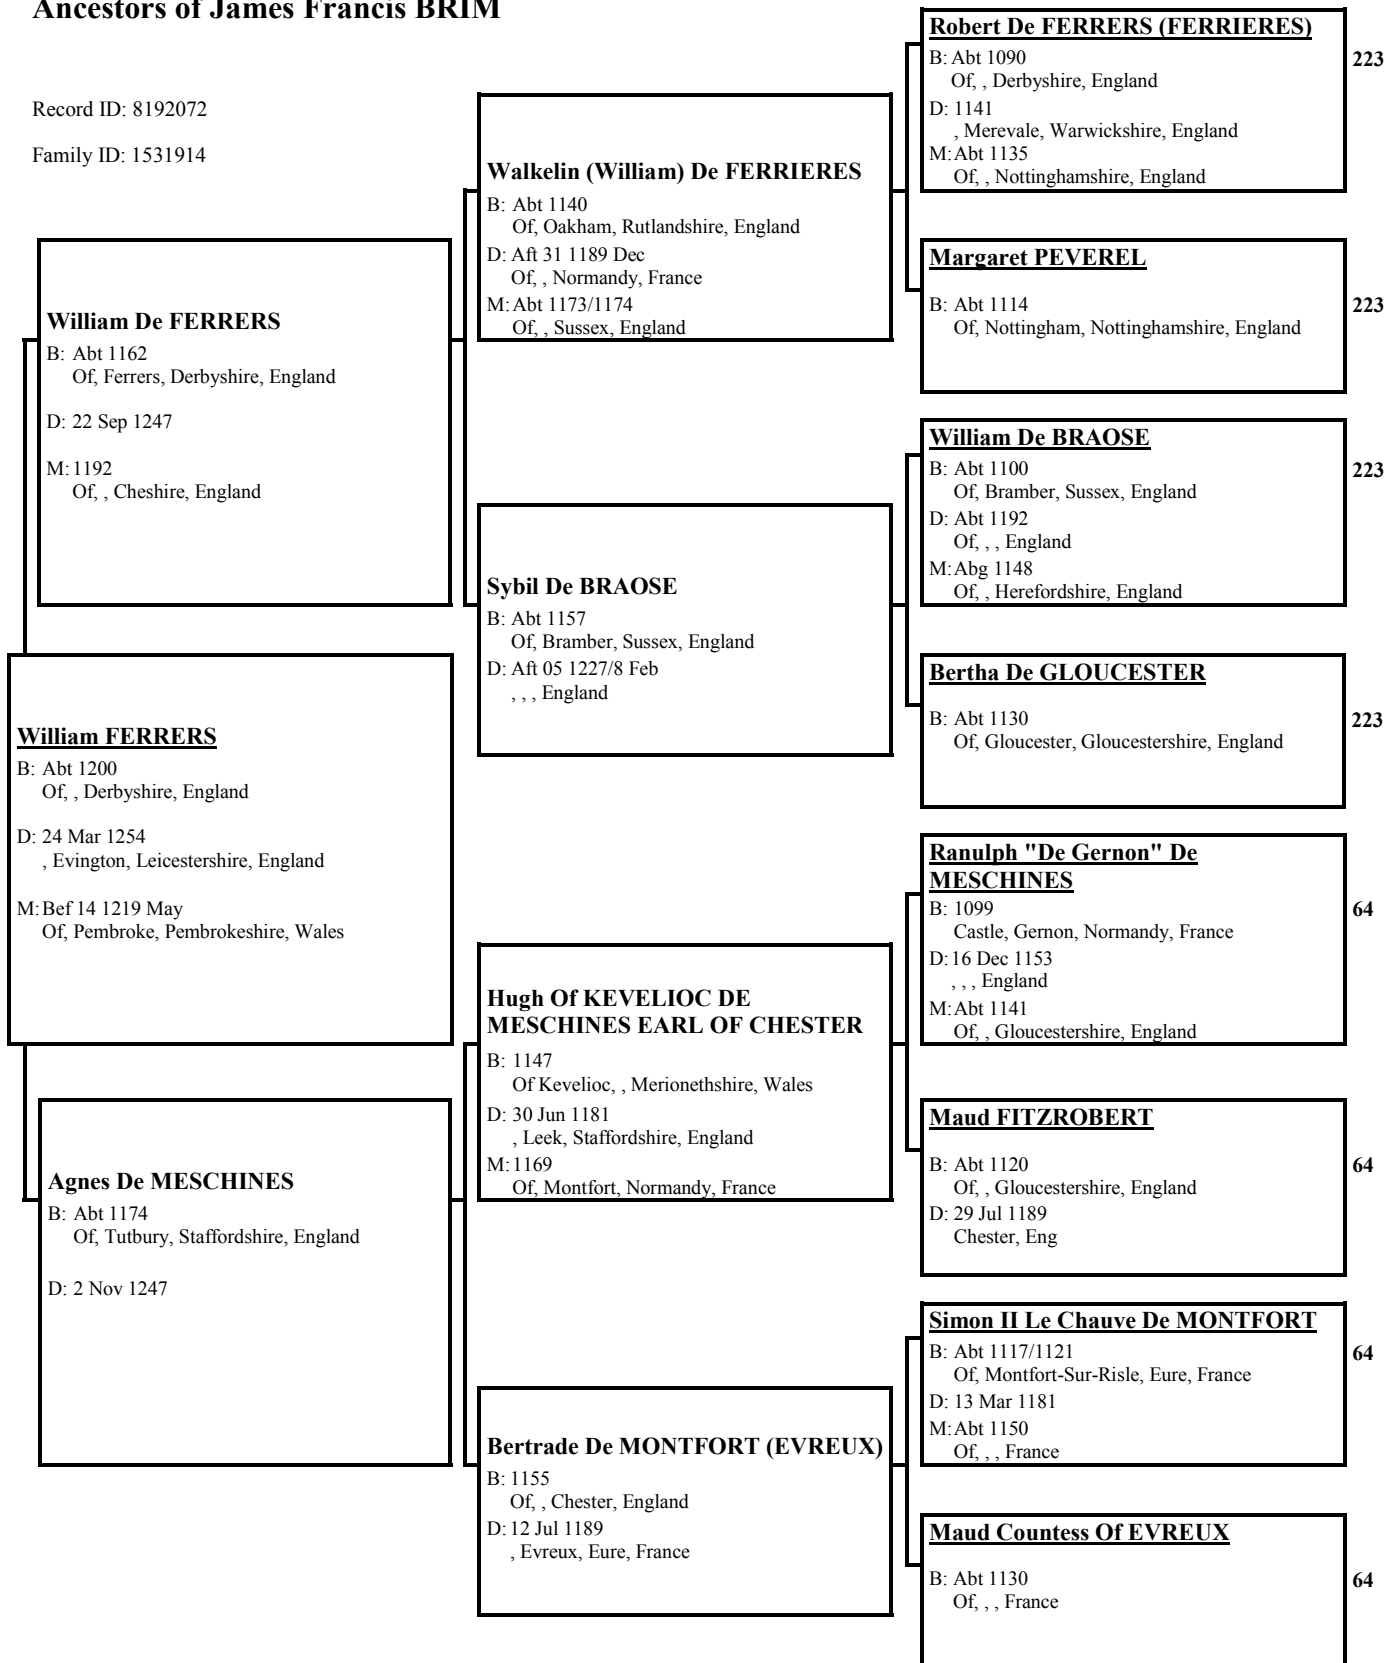

Ancestors of James Francis BRIM

Record ID: 8192072

Family ID: 1531914

57