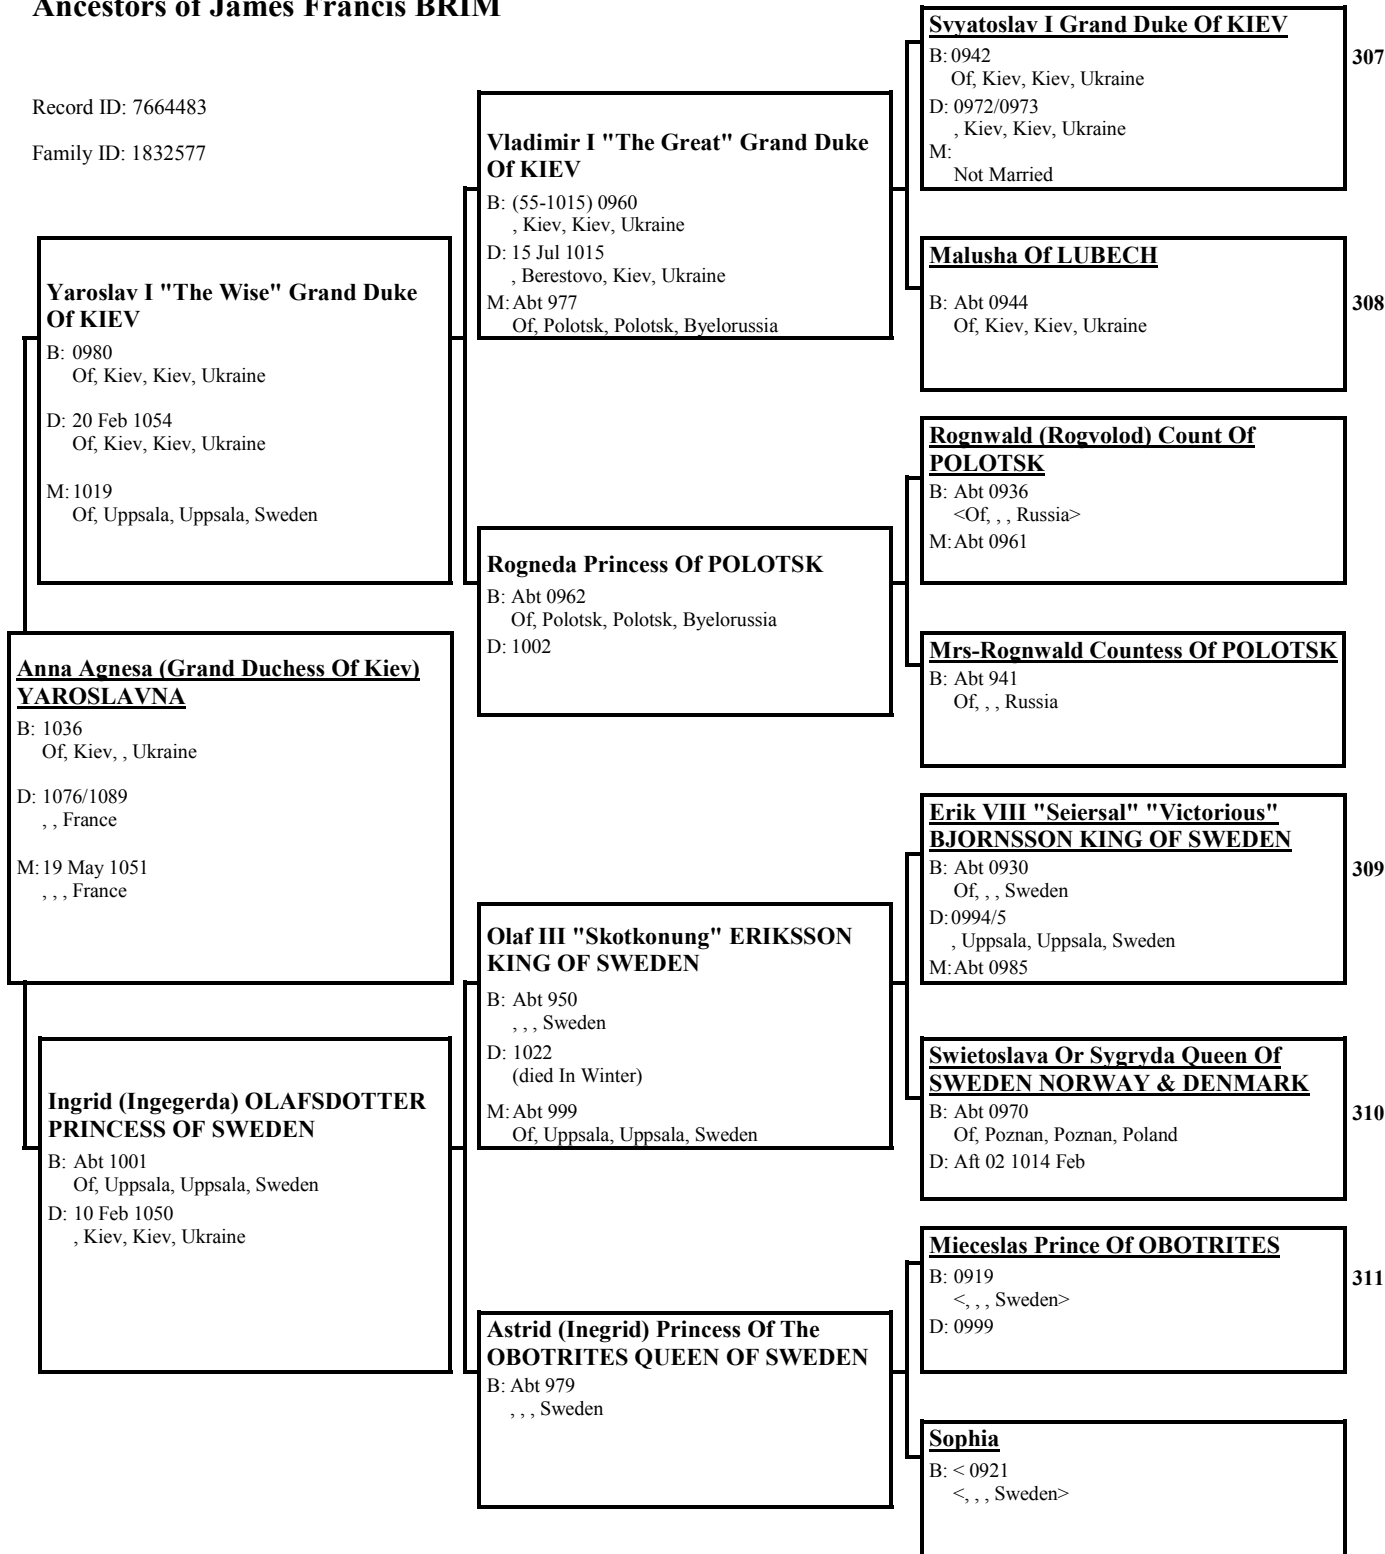

Ancestors of James Francis BRIM

Record ID: 7664483

Family ID: 1832577

291