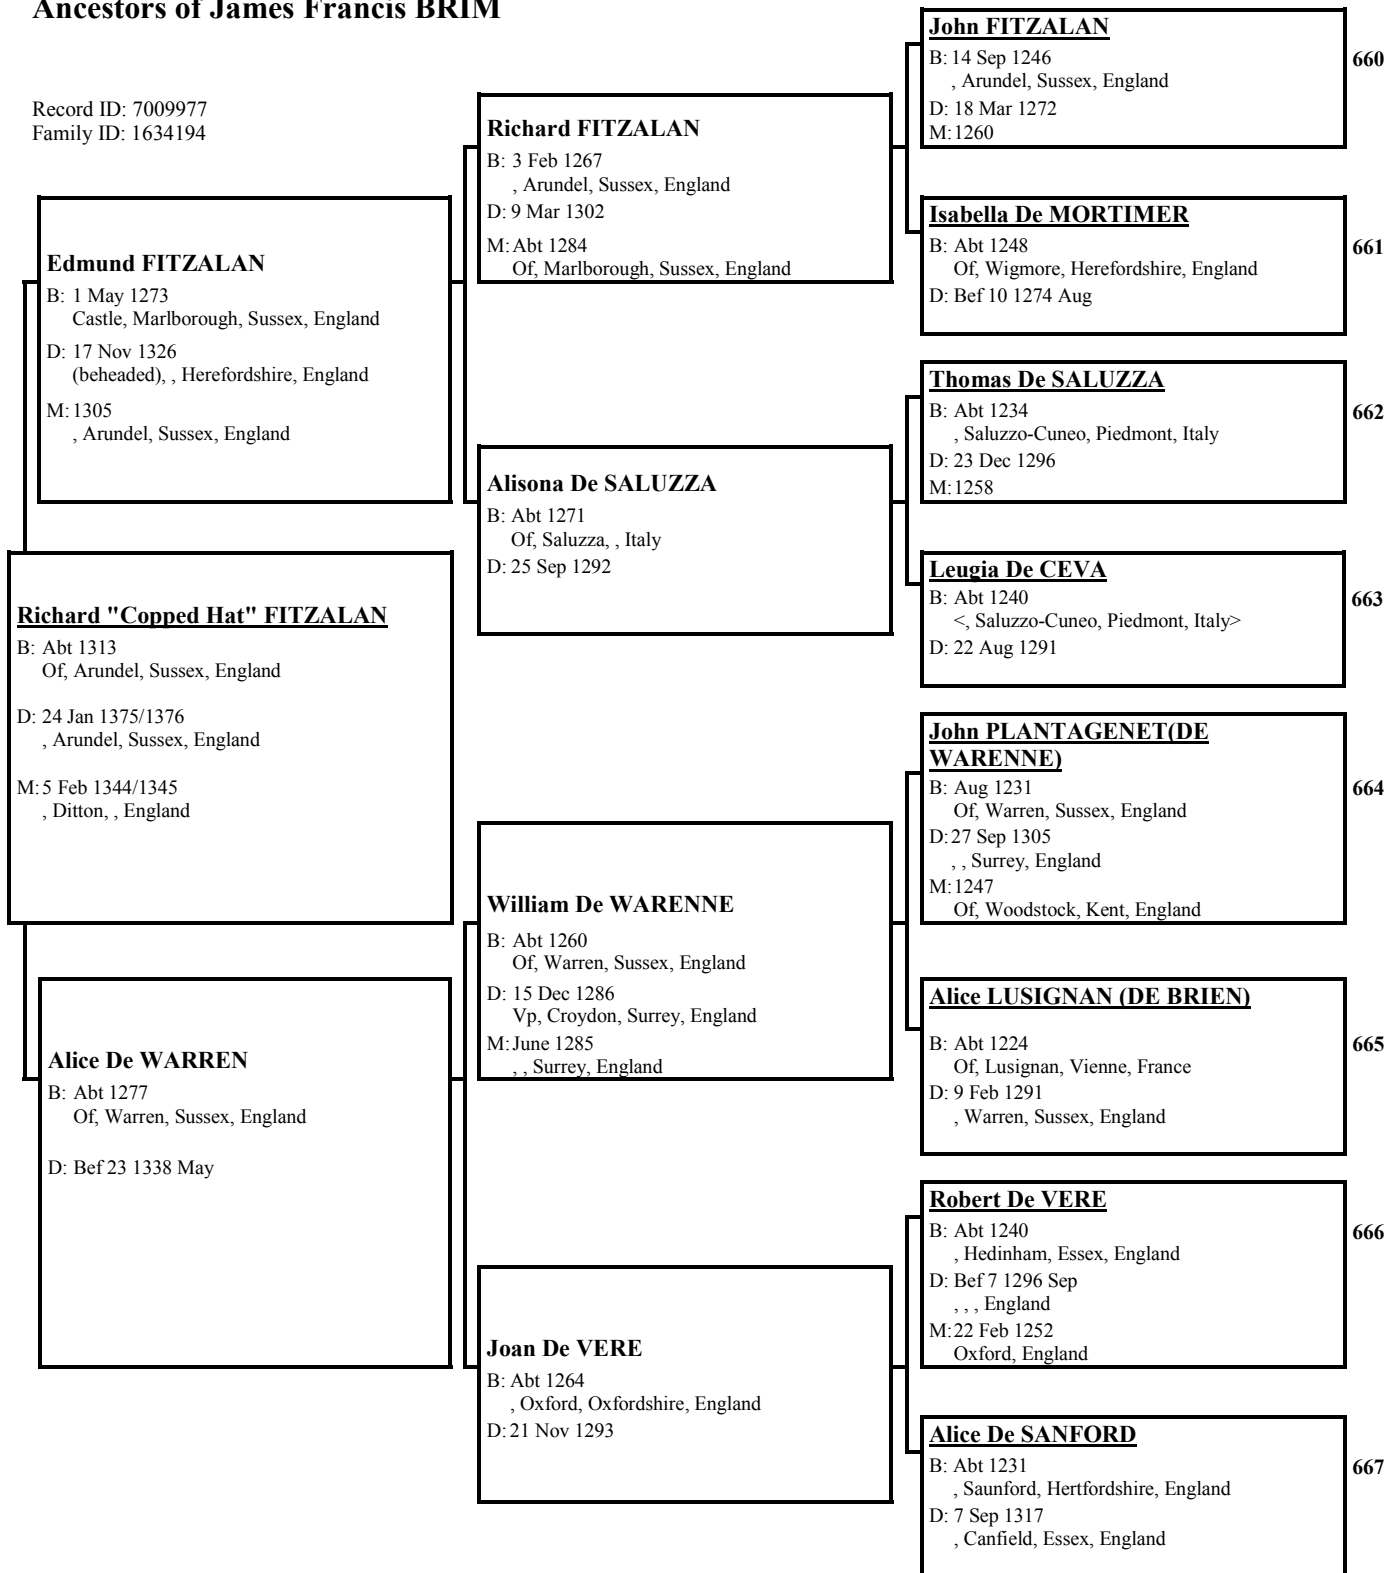

Ancestors of James Francis BRIM

Record ID: 7009977
Family ID: 1634194

40