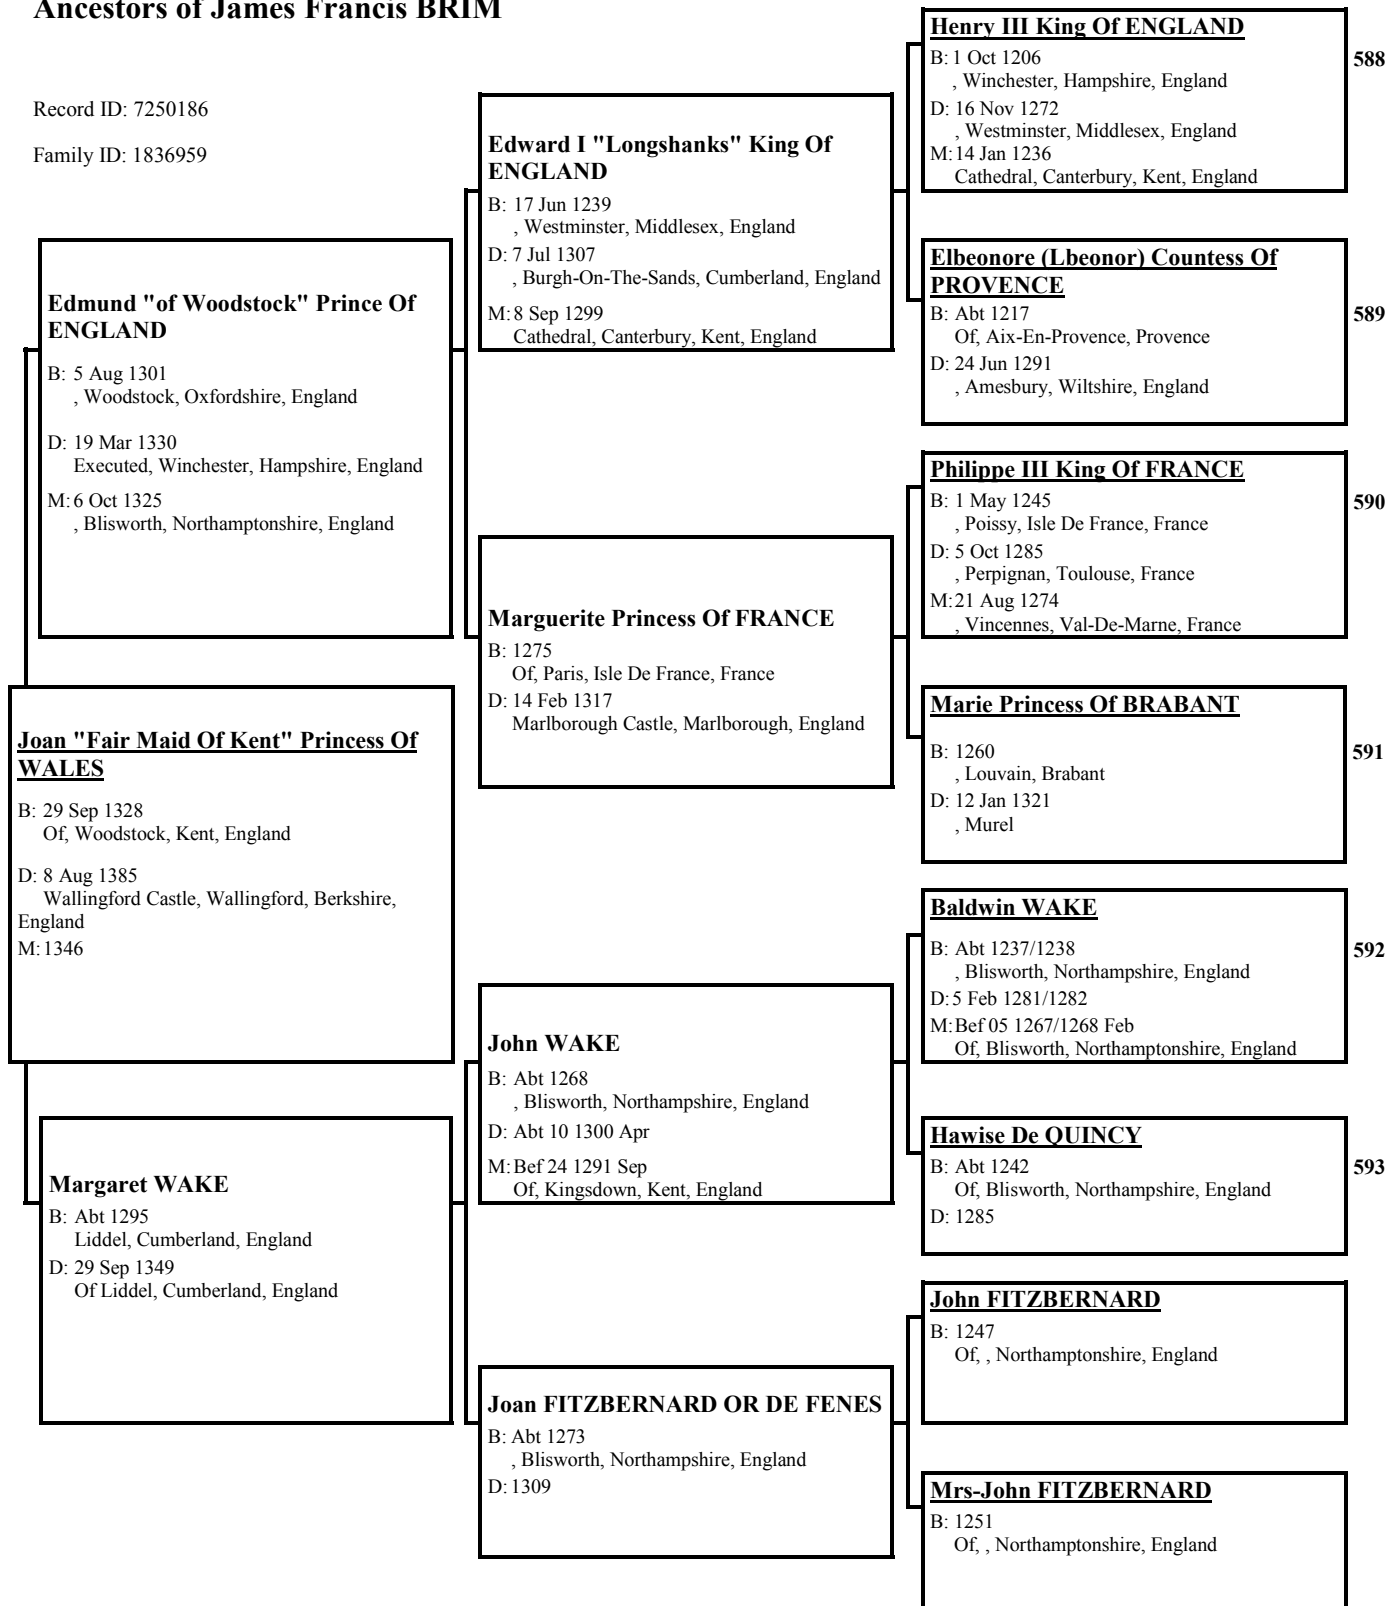

Ancestors of James Francis BRIM

Record ID: 7250186

Family ID: 1836959

40