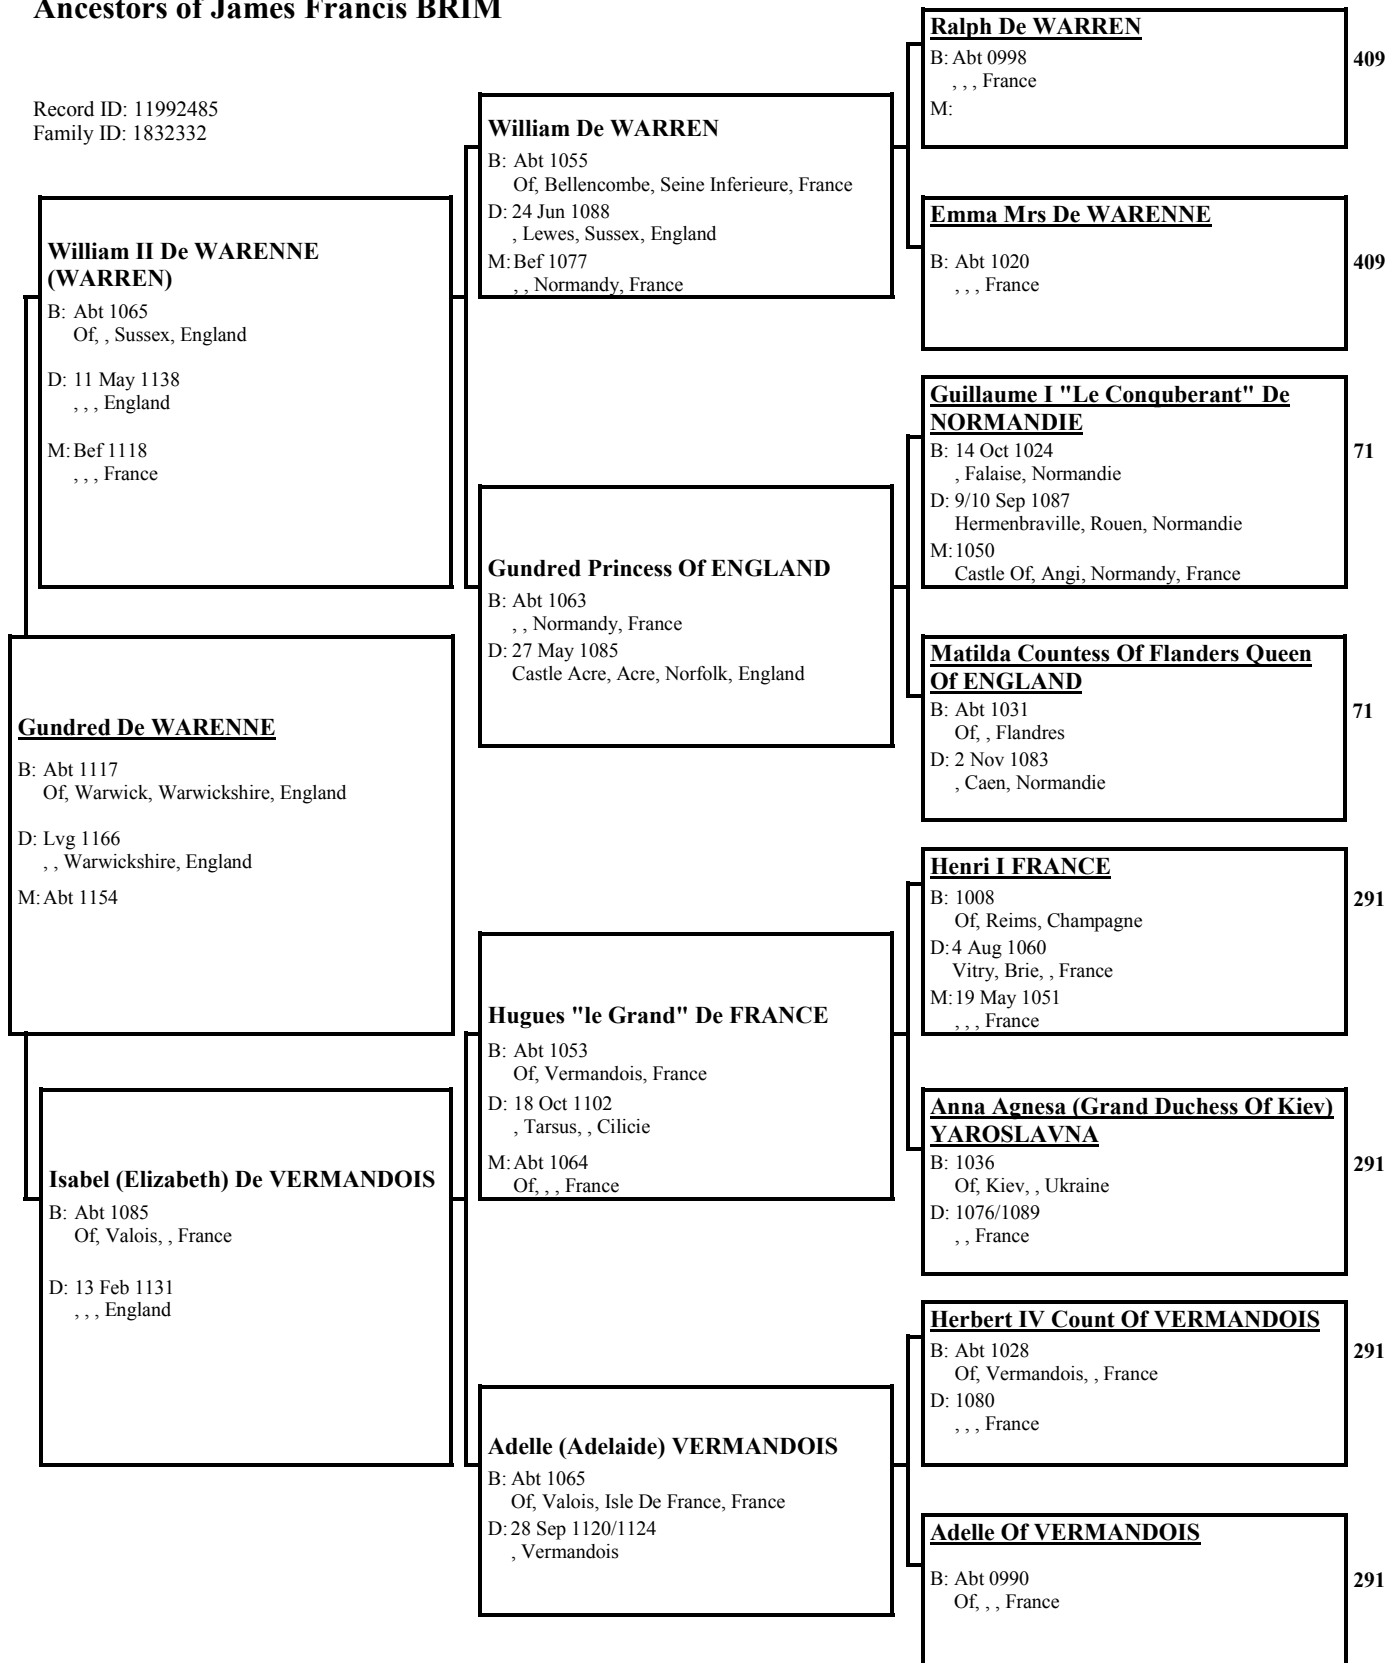

Ancestors of James Francis BRIM

Record ID: 11992485
Family ID: 1832332

534