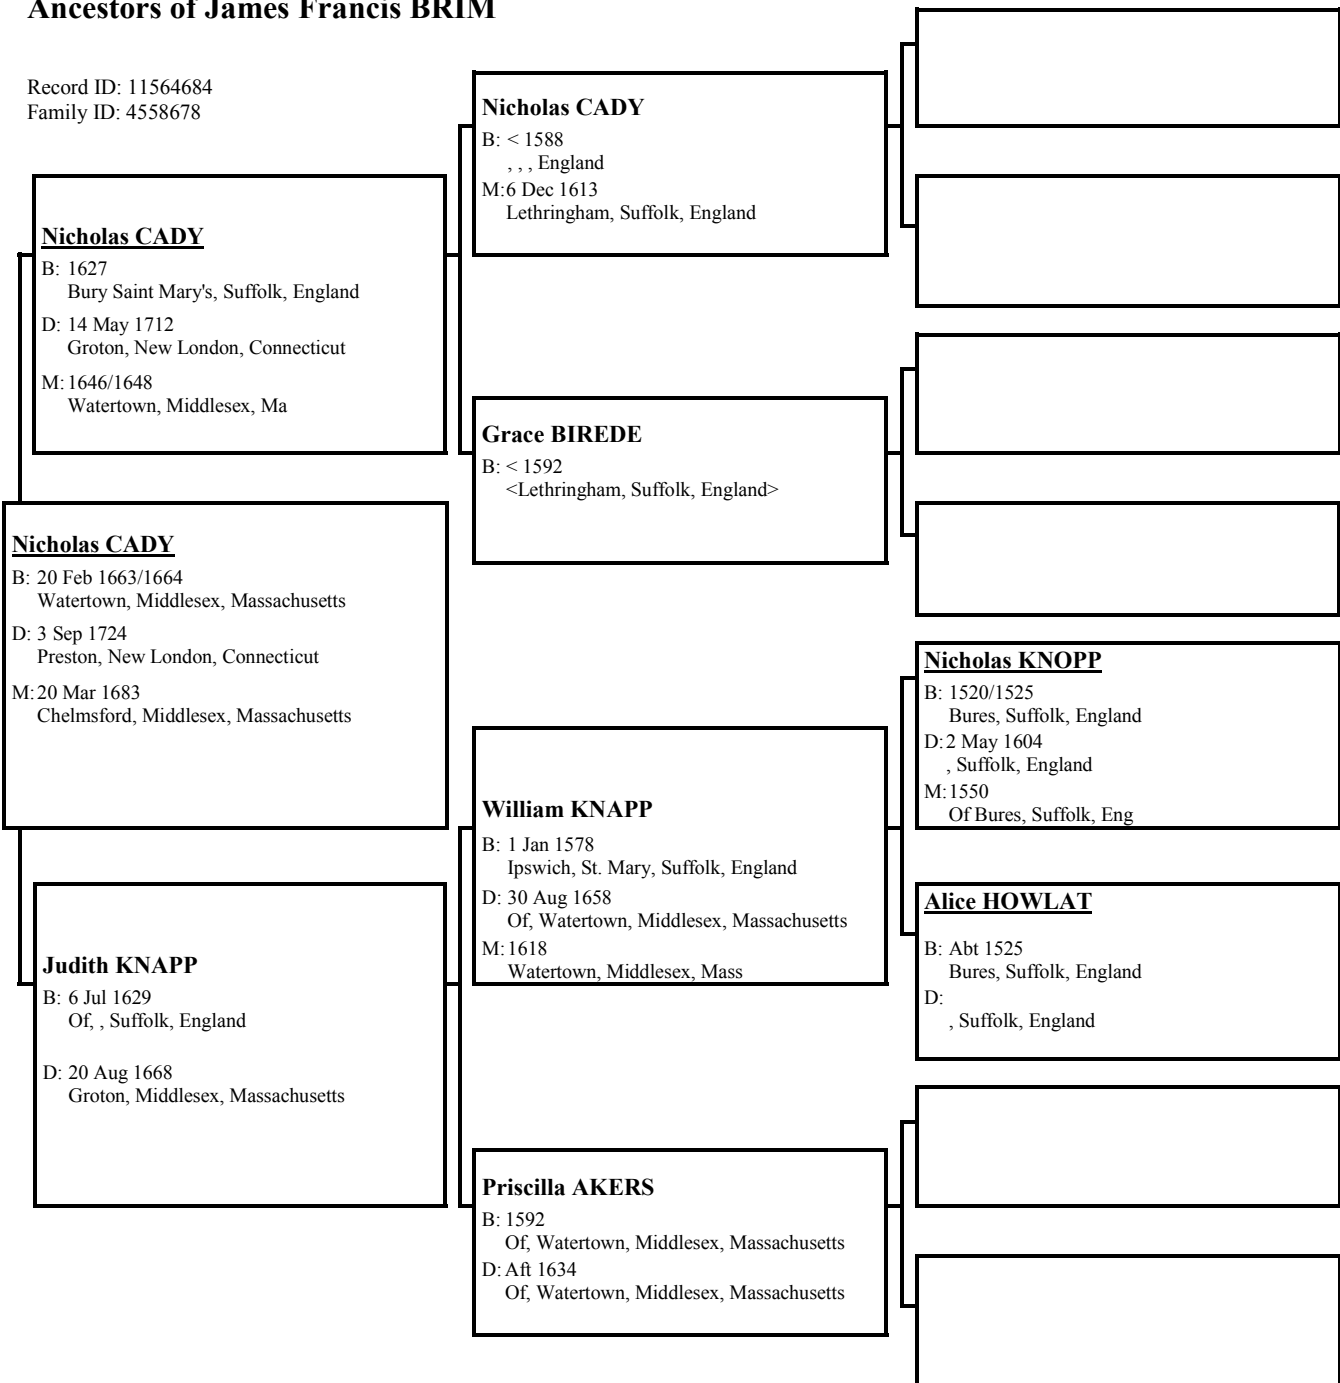

Ancestors of James Francis BRIM

Record ID: 11564684
Family ID: 4558678

3

811