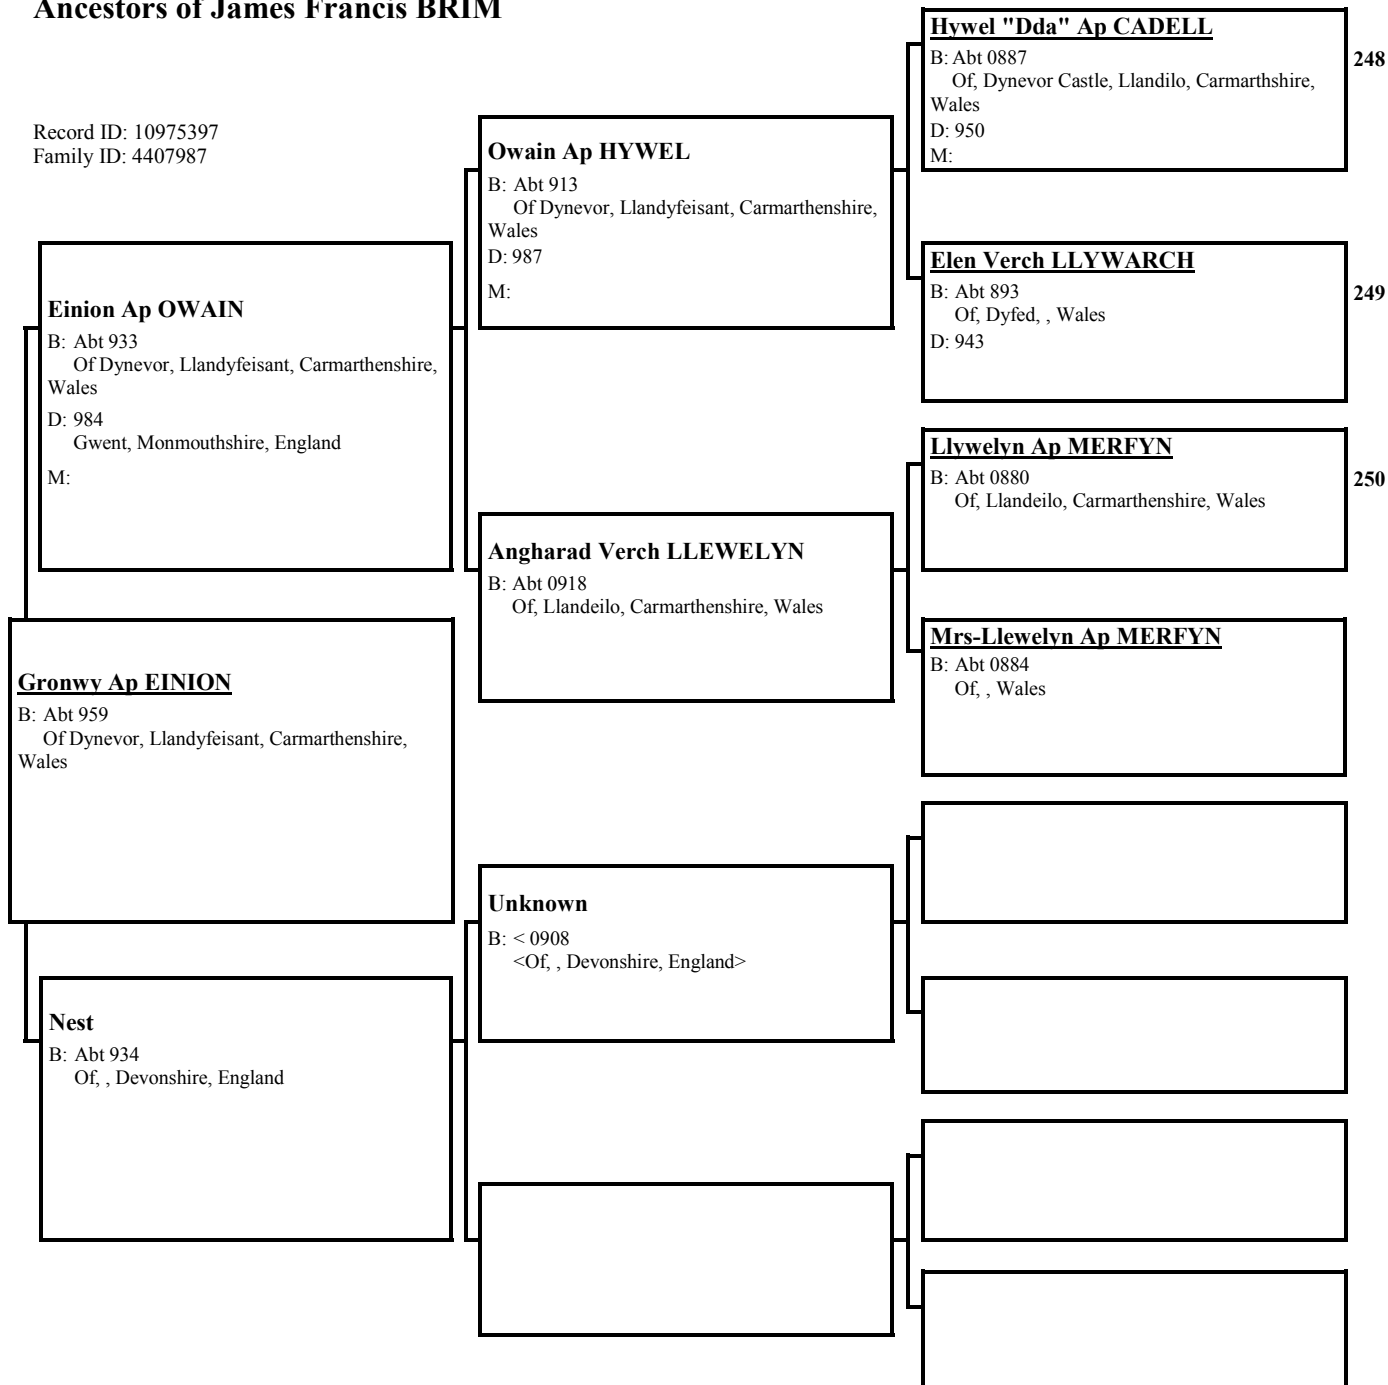

Ancestors of James Francis BRIM

Record ID: 10975397
Family ID: 4407987

228