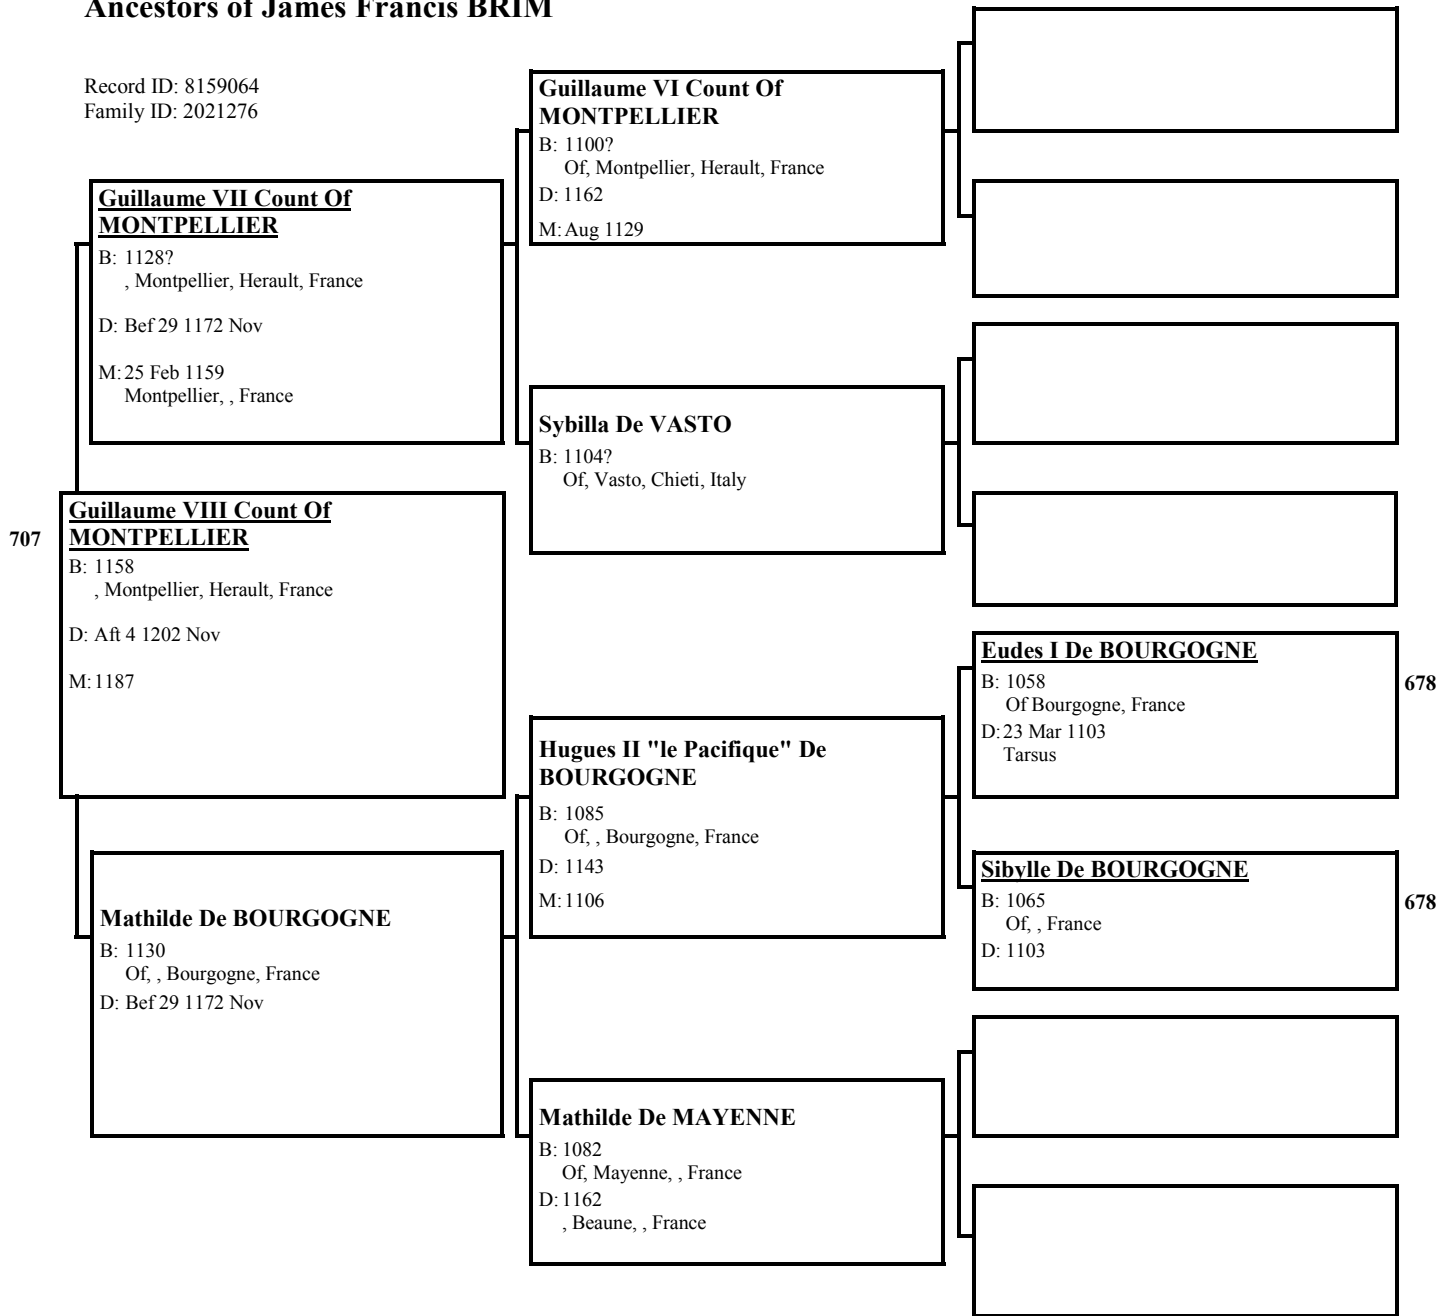

Ada

B: < 1006
<Of, , , France>

712

Ancestors of James Francis BRIM

Record ID: 8159064
Family ID: 2021276

Ancestors of James Francis BRIM

Record ID: 8159058
Family ID: 2021276

Ancestors of James Francis BRIM