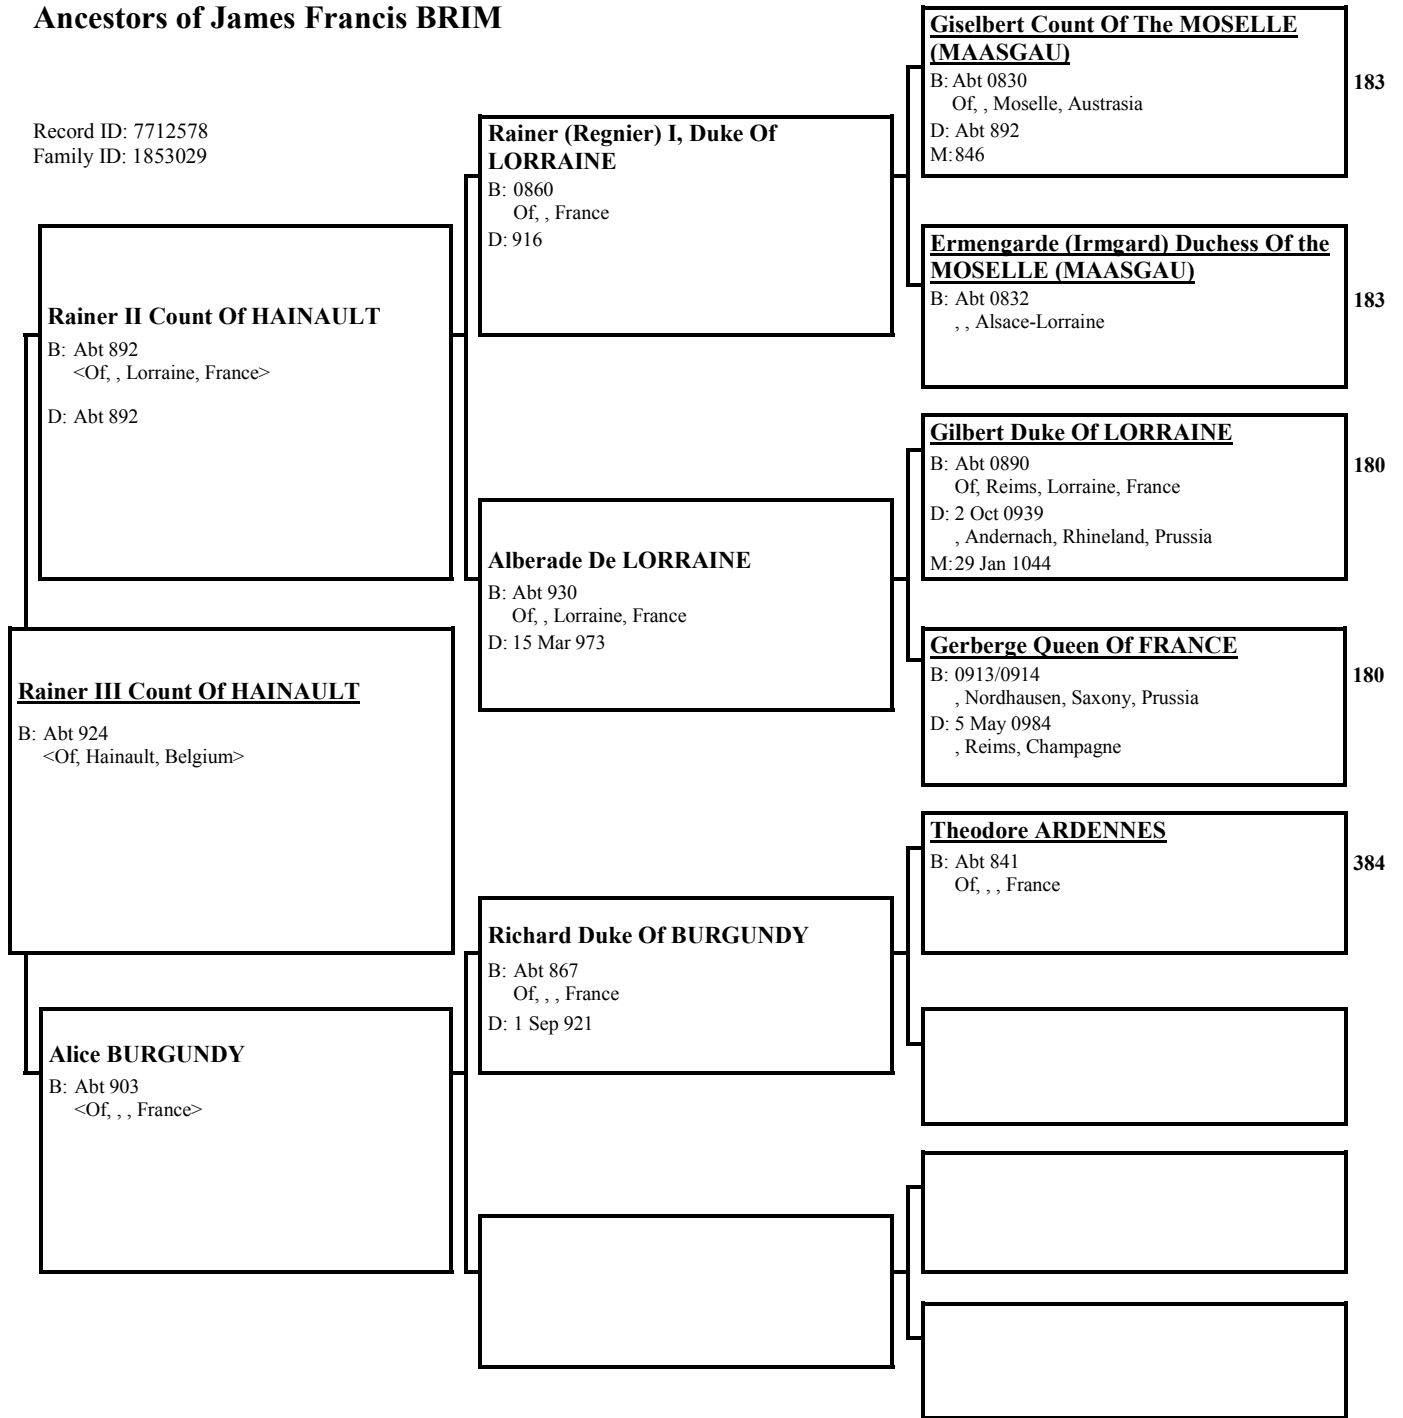

Ancestors of James Francis BRIM

Record ID: 7712578
Family ID: 1853029

470