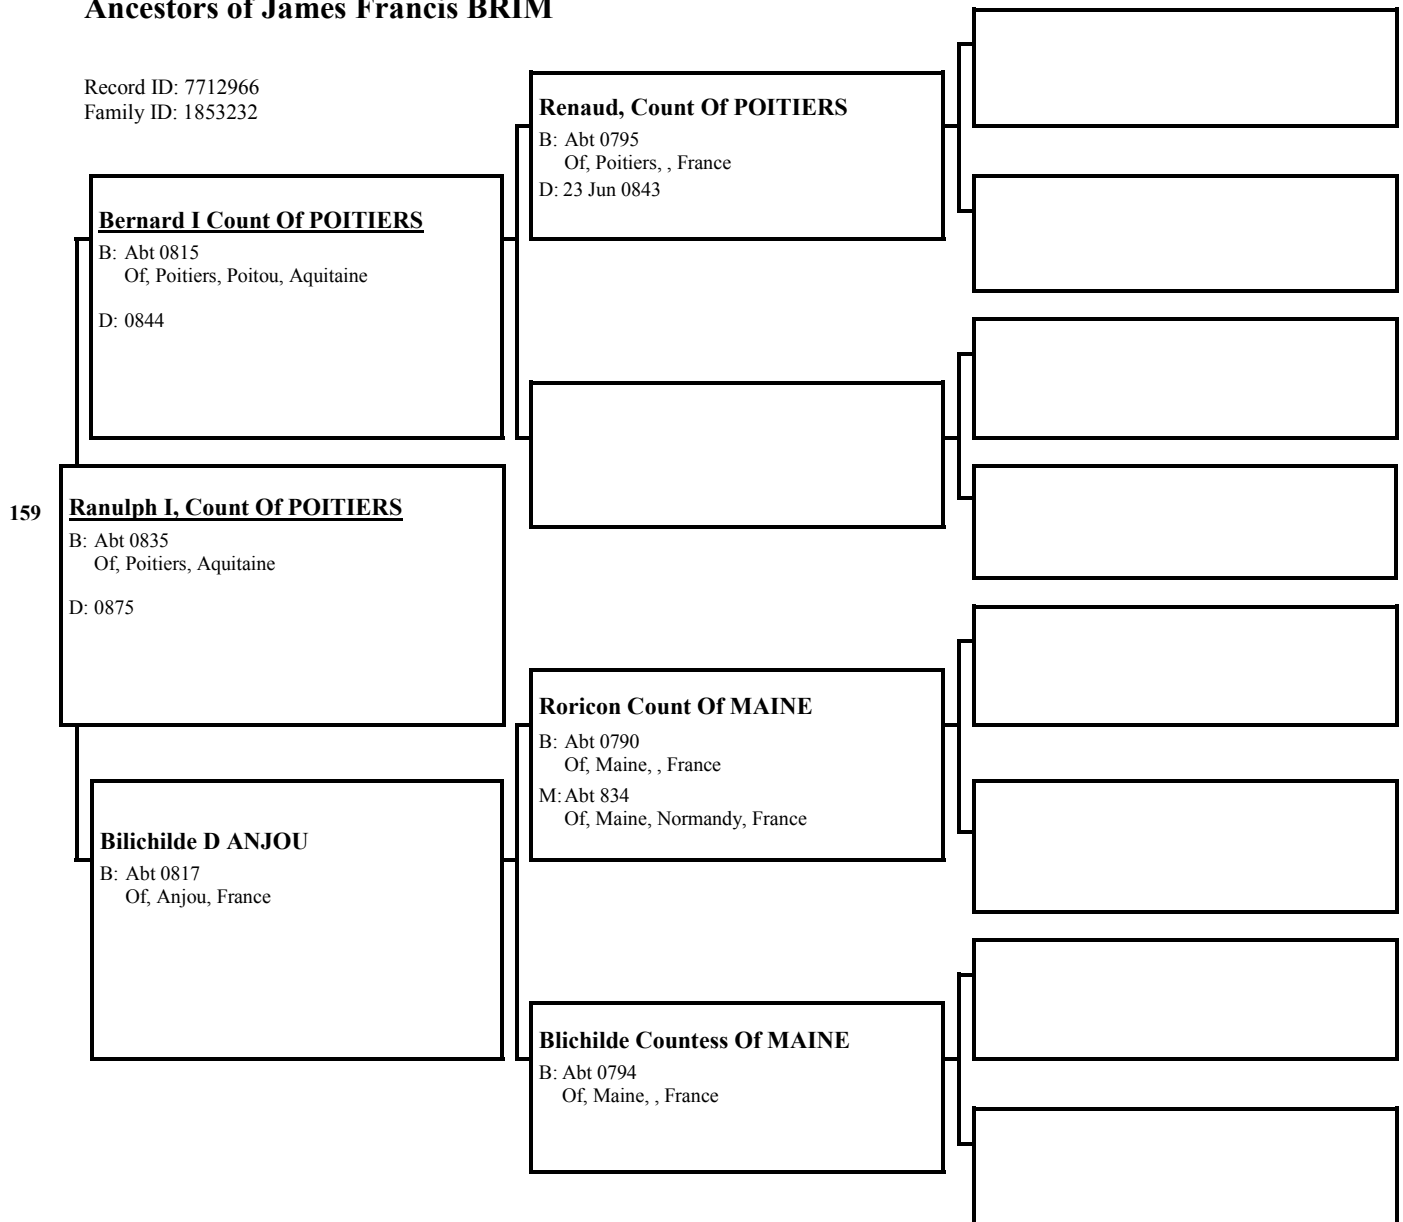

Ancestors of James Francis BRIM

Record ID: 7712966
Family ID: 1853232