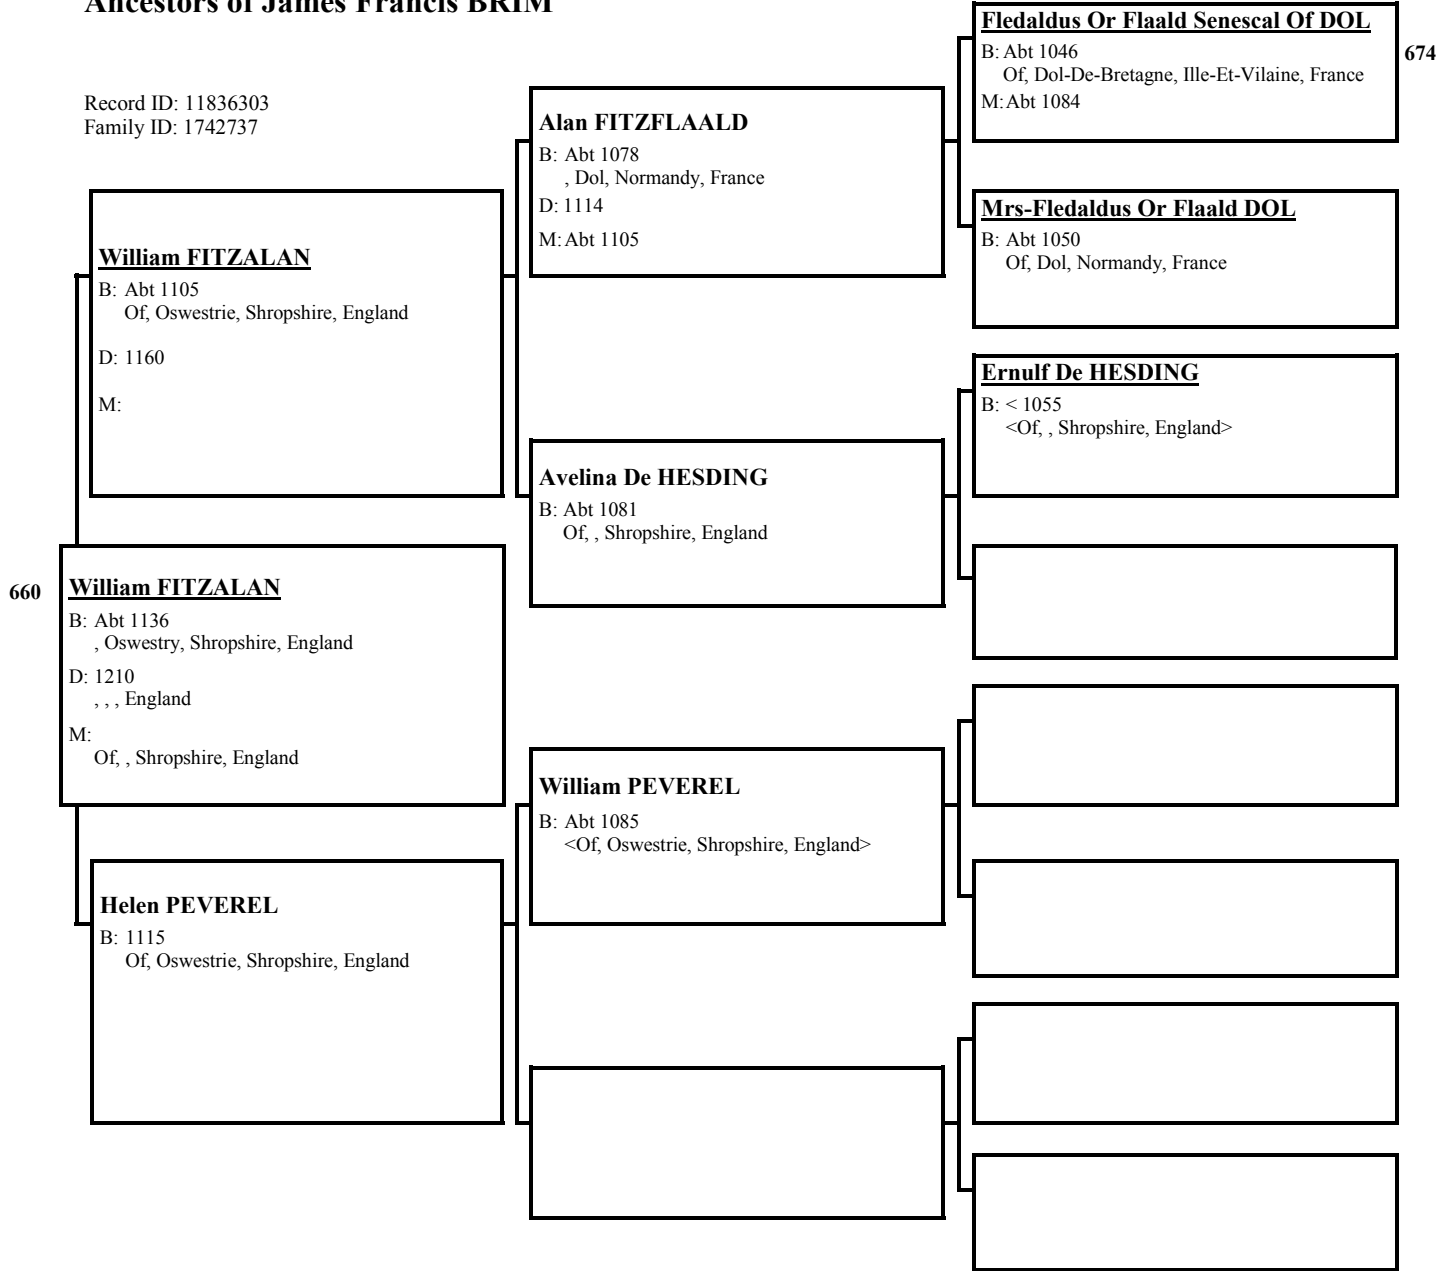

Ancestors of James Francis BRIM

Record ID: 11836303
Family ID: 1742737