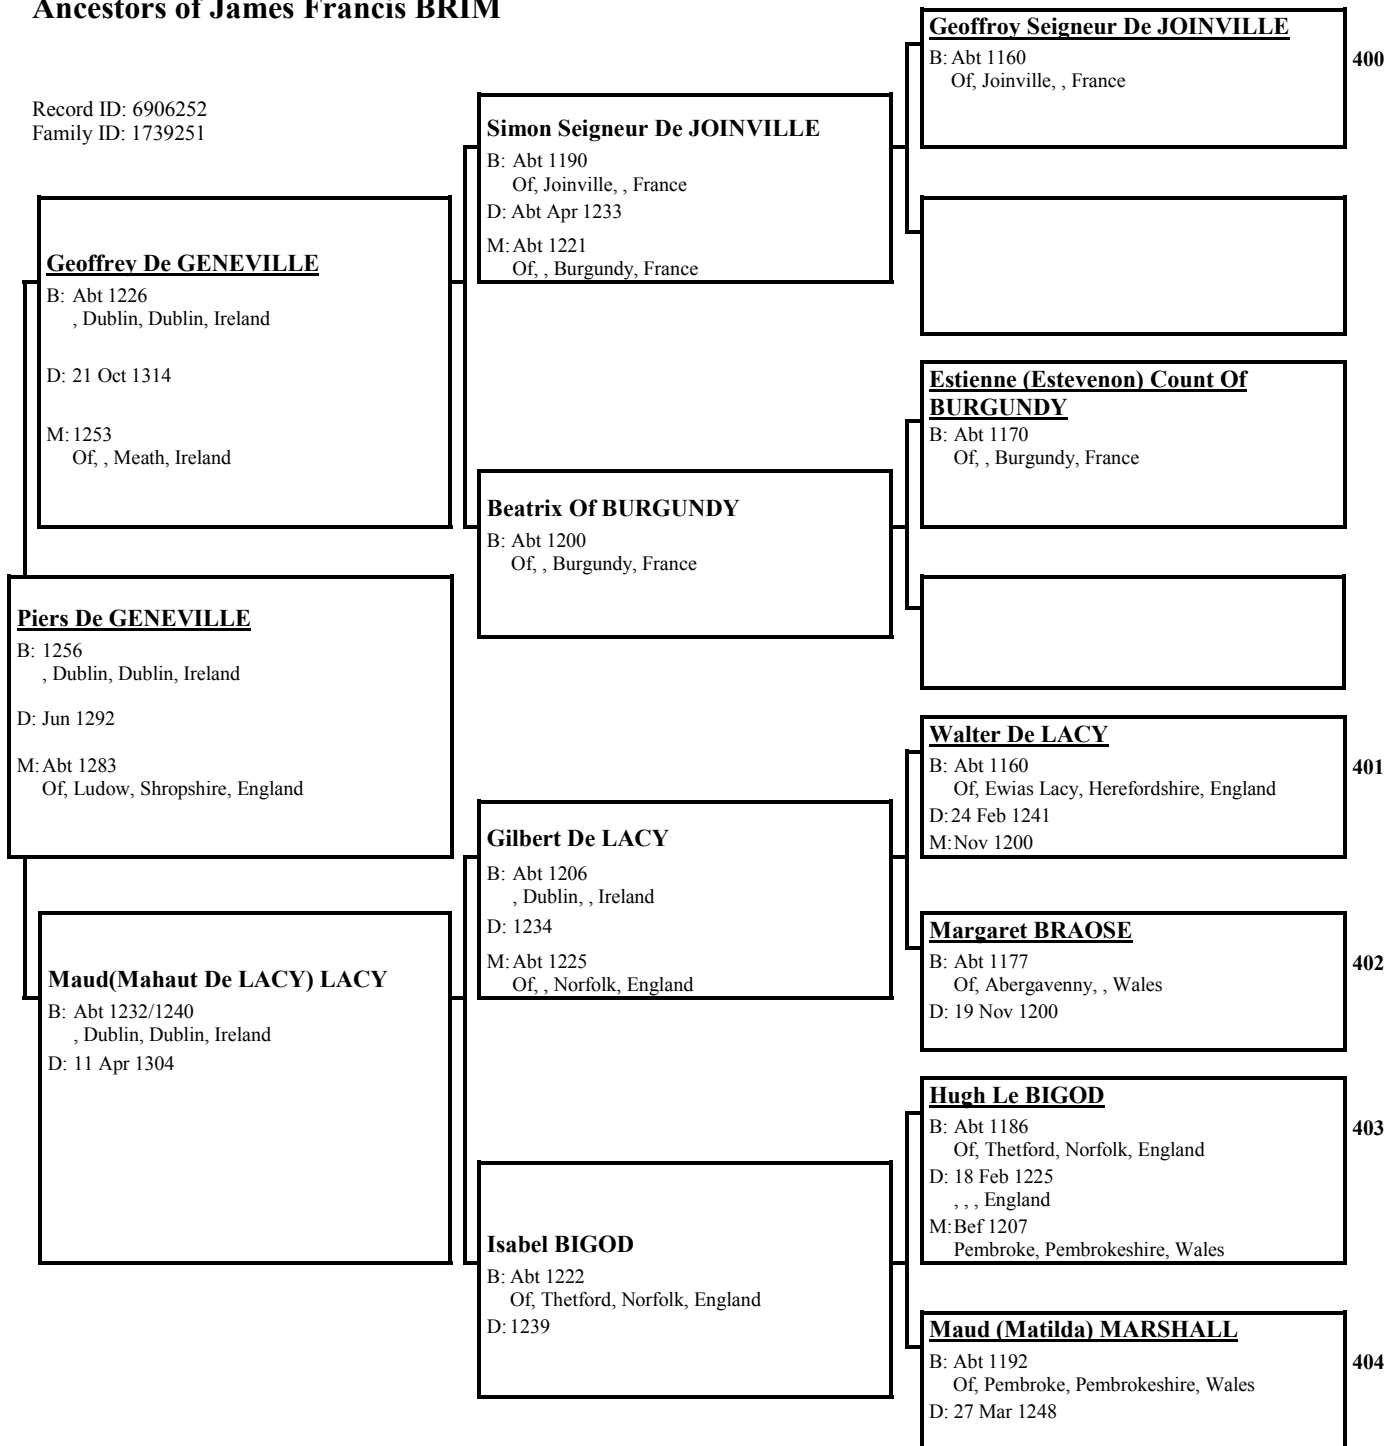

Ancestors of James Francis BRIM

Record ID: 6906252
Family ID: 1739251

48