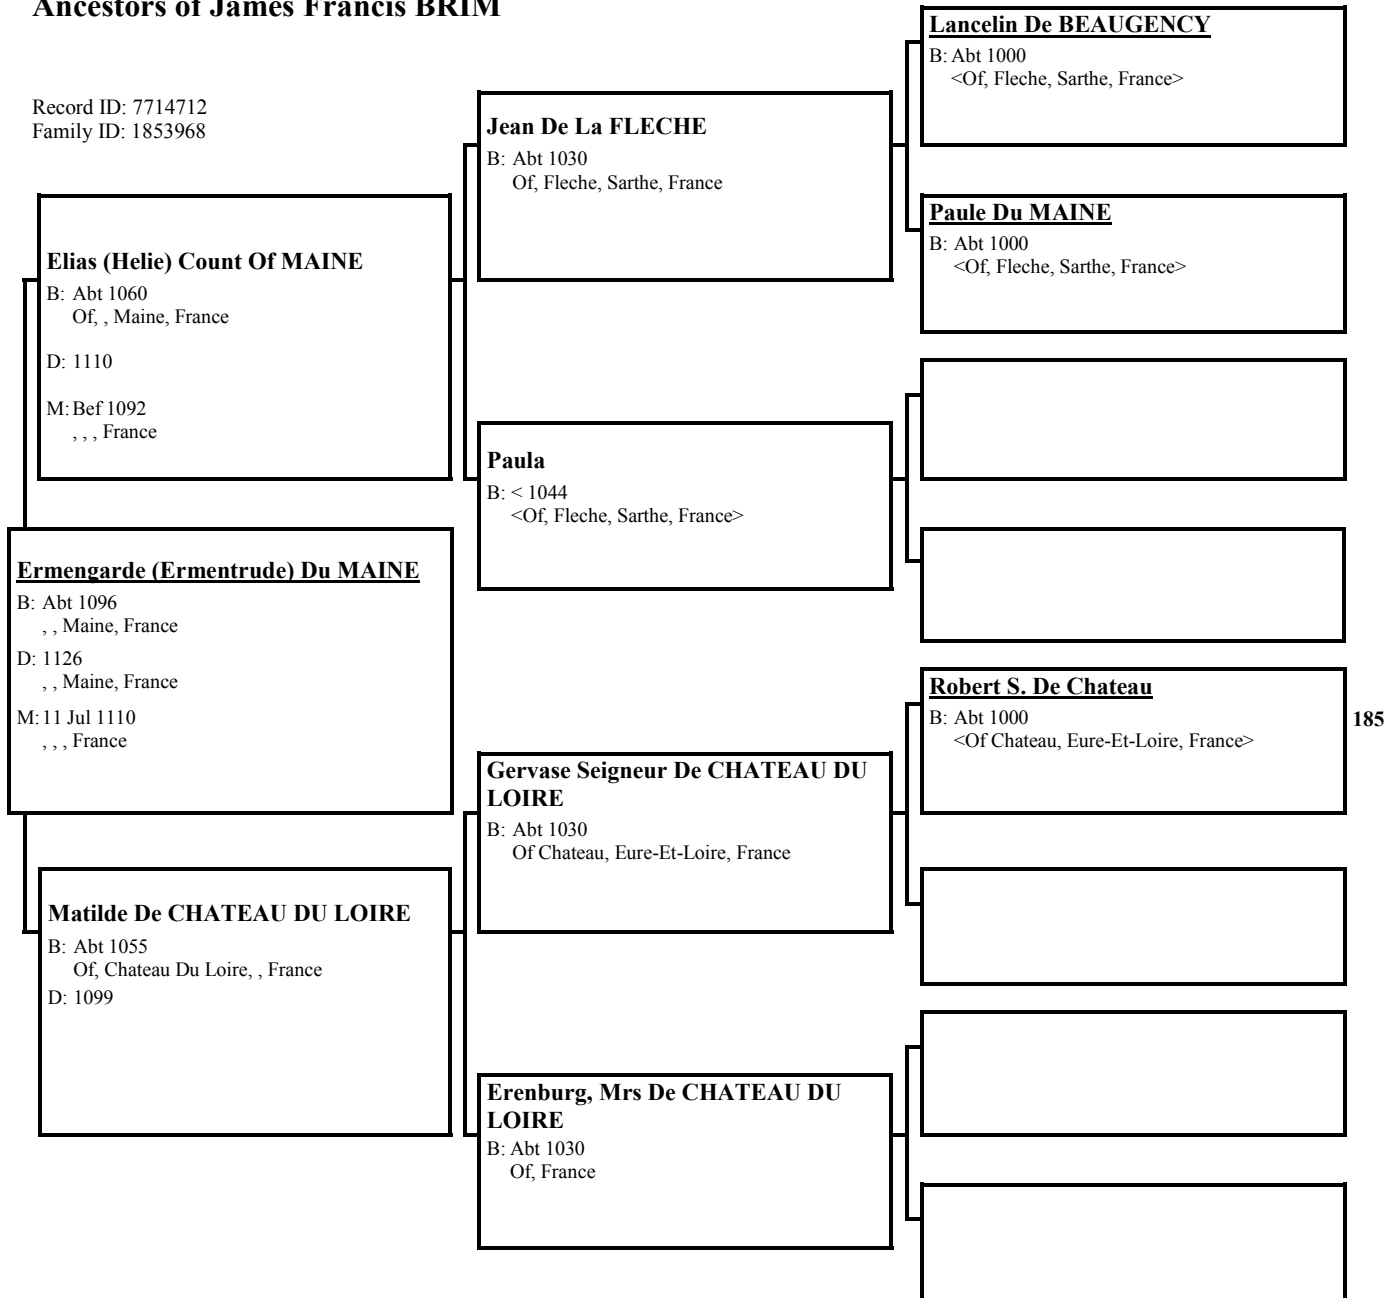

Ancestors of James Francis BRIM

Record ID: 7714712
Family ID: 1853968

65

185