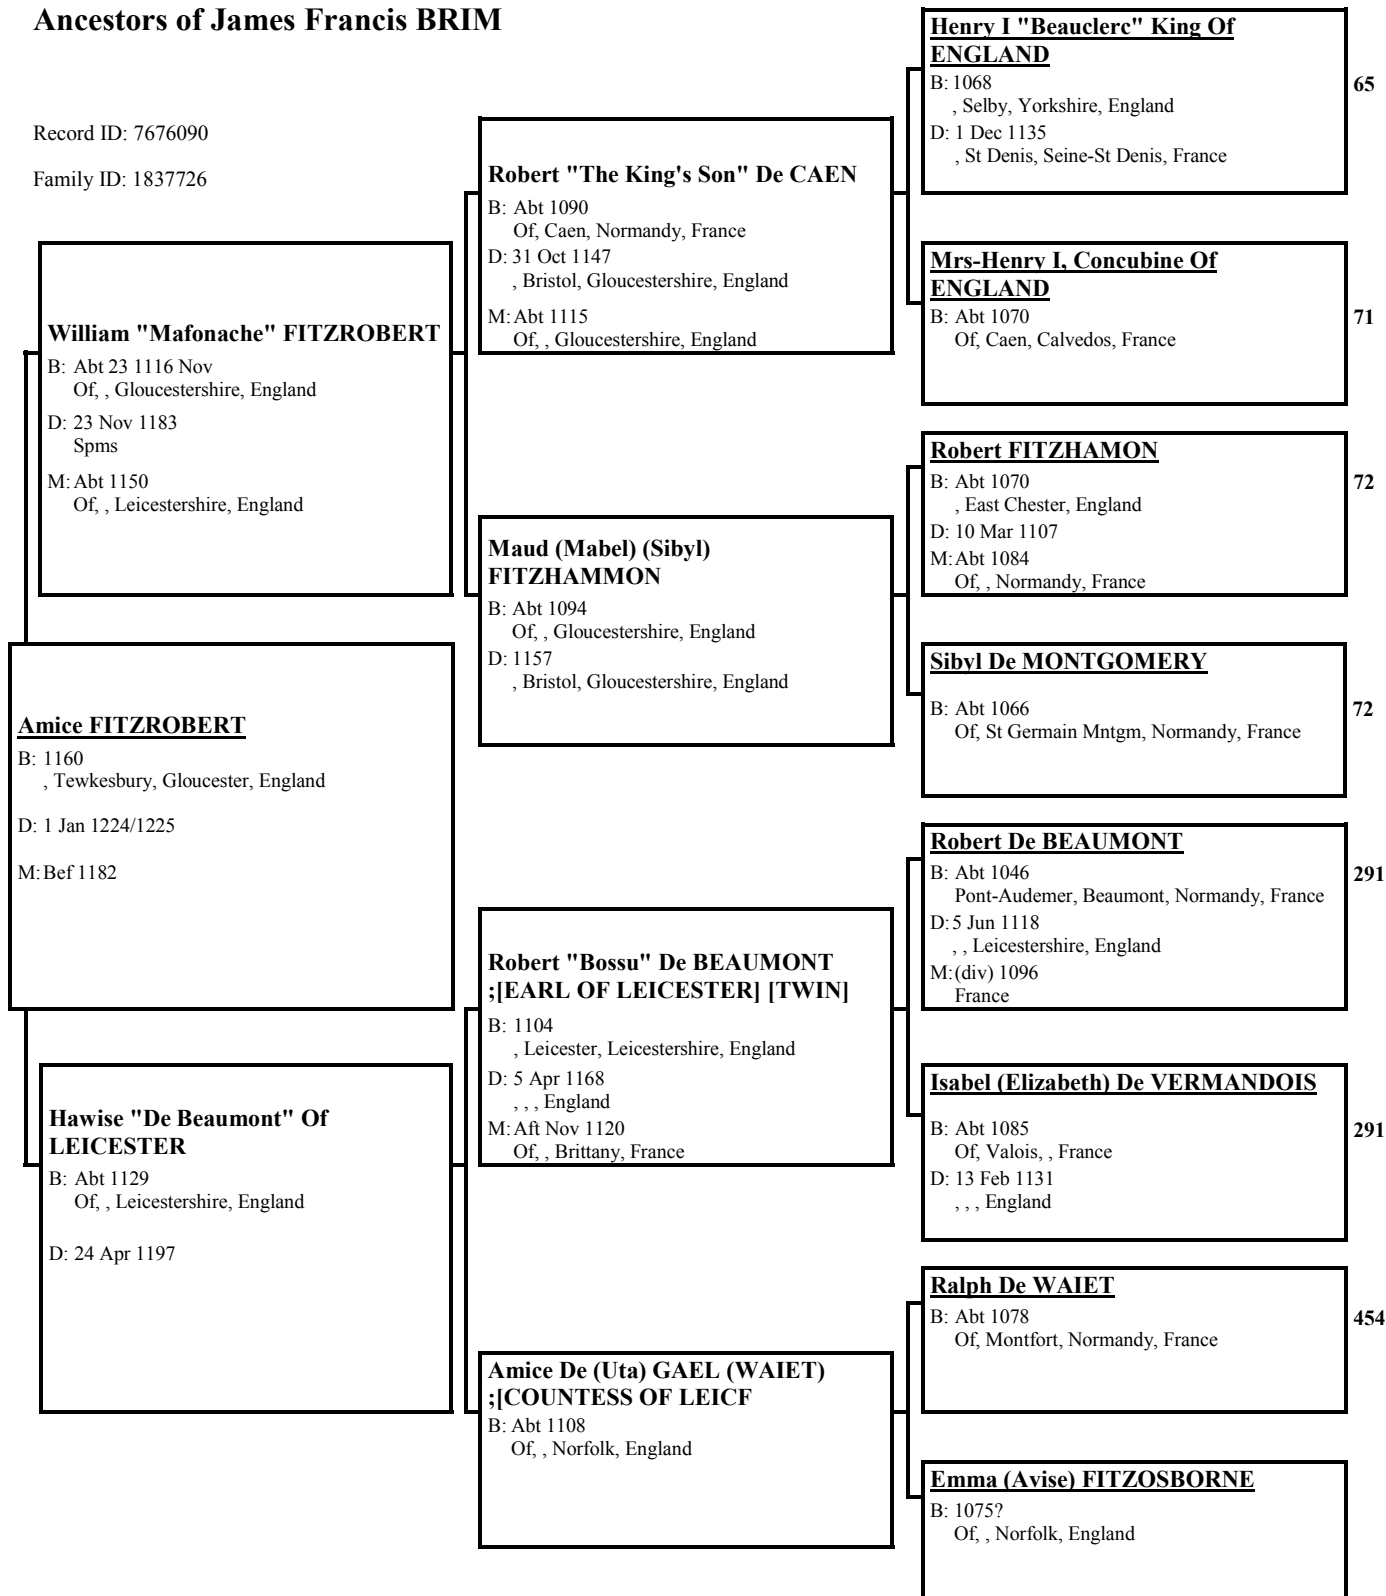

Ancestors of James Francis BRIM

Record ID: 7676090

Family ID: 1837726

445