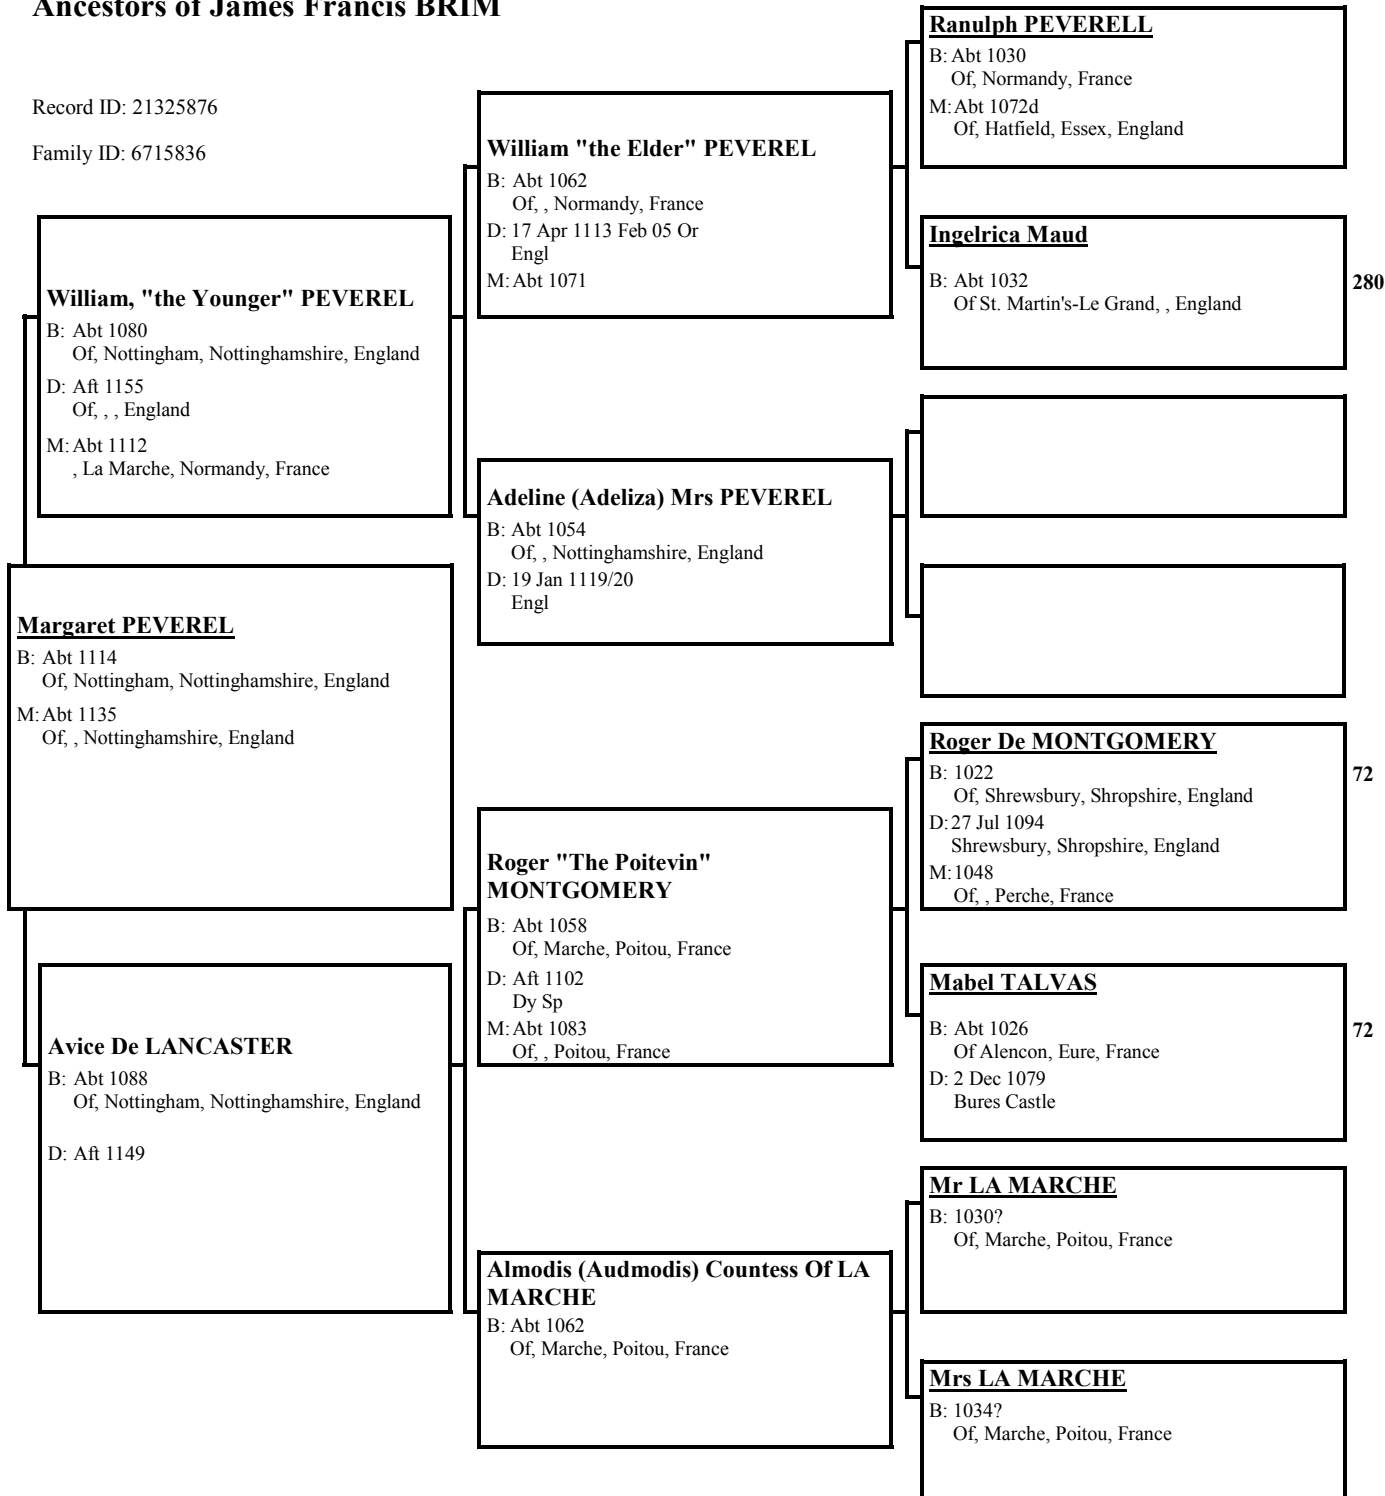

Ancestors of James Francis BRIM

Record ID: 21325876

Family ID: 6715836

223