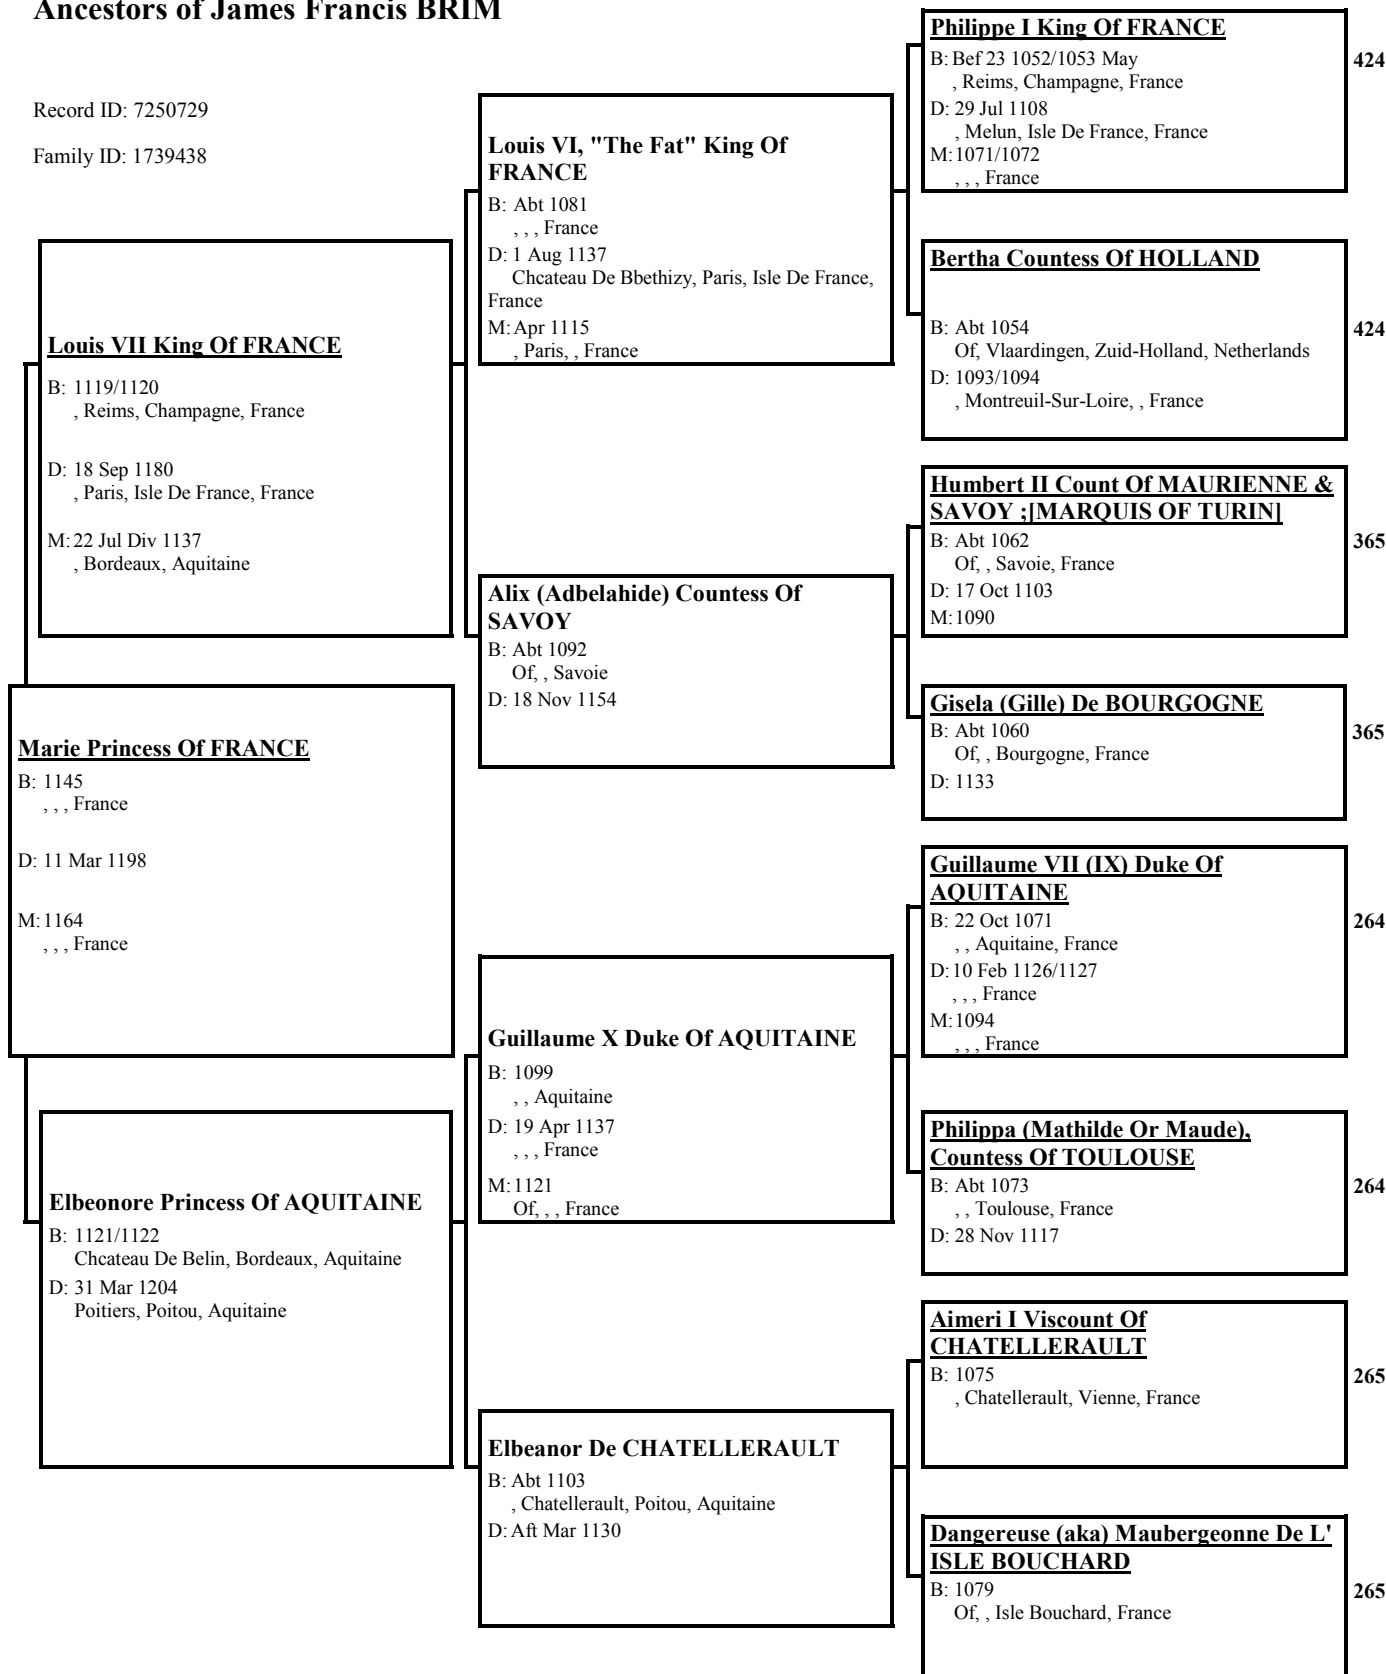

Ancestors of James Francis BRIM

Record ID: 7250729

Family ID: 1739438

708