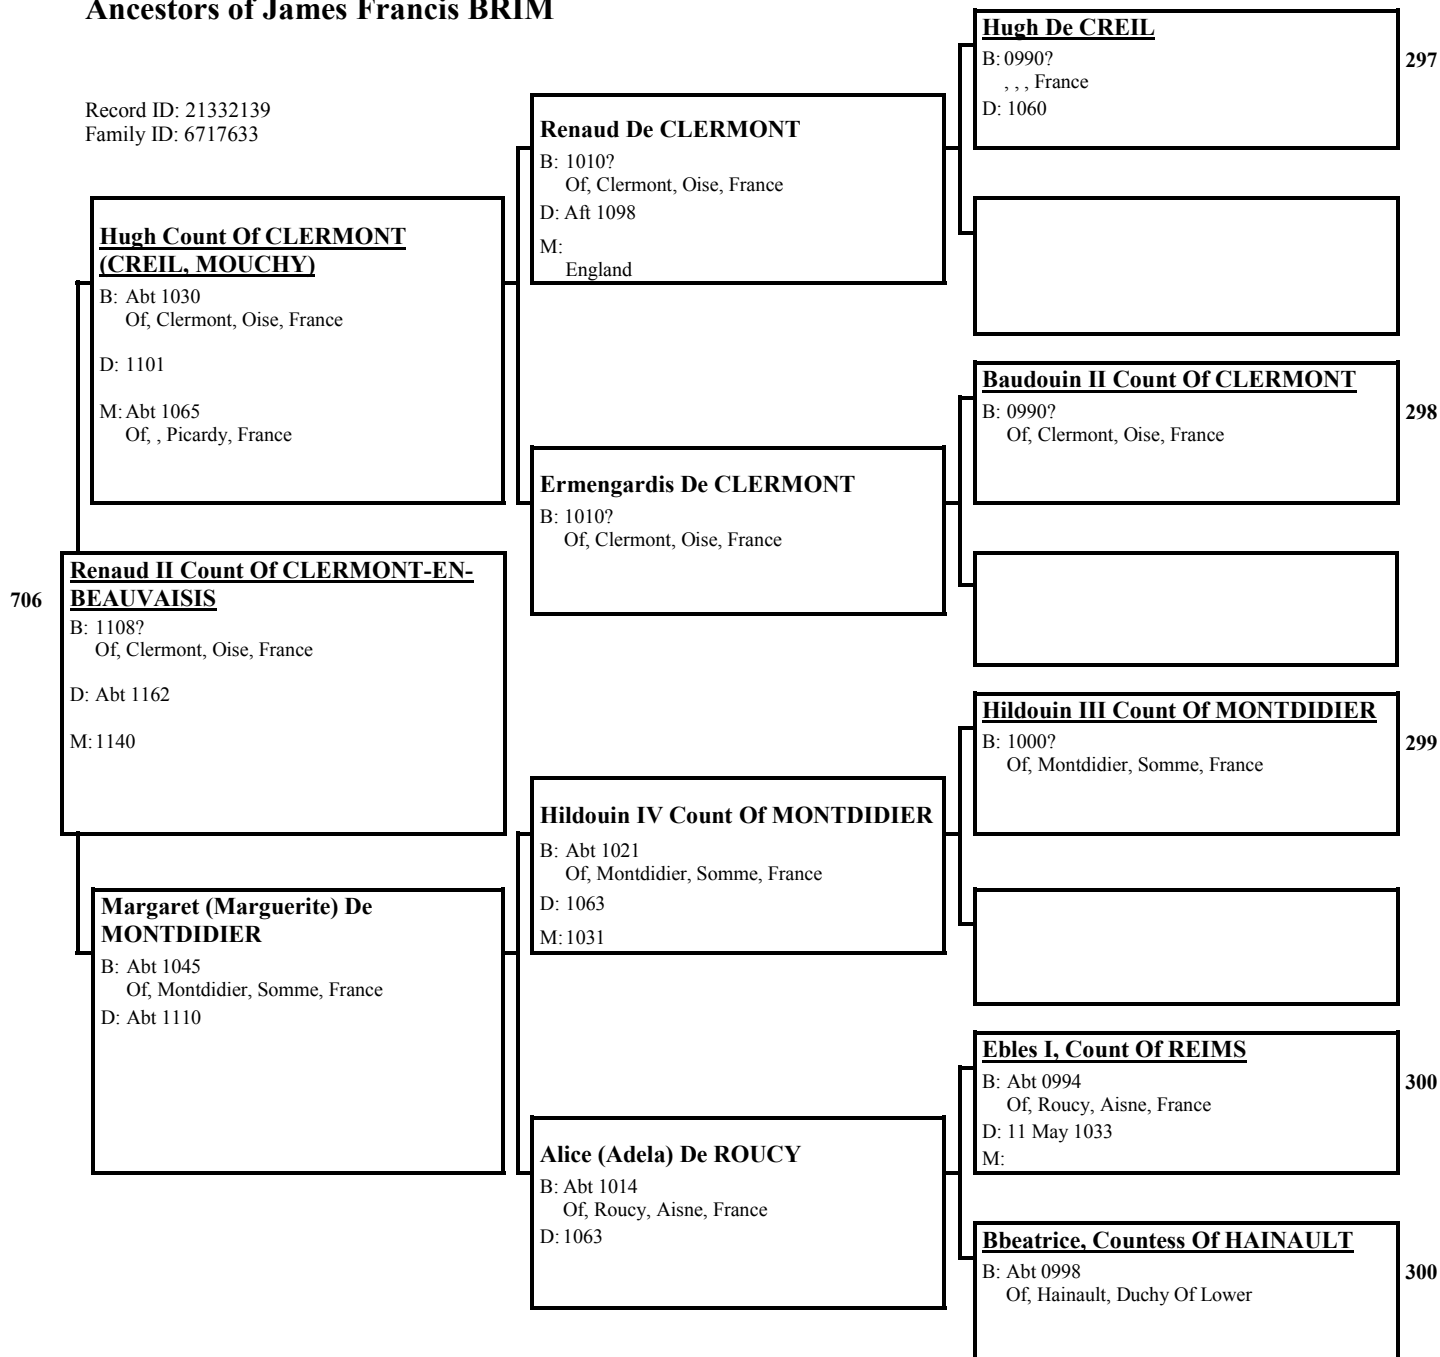

Ancestors of James Francis BRIM

Record ID: 21332139
Family ID: 6717633