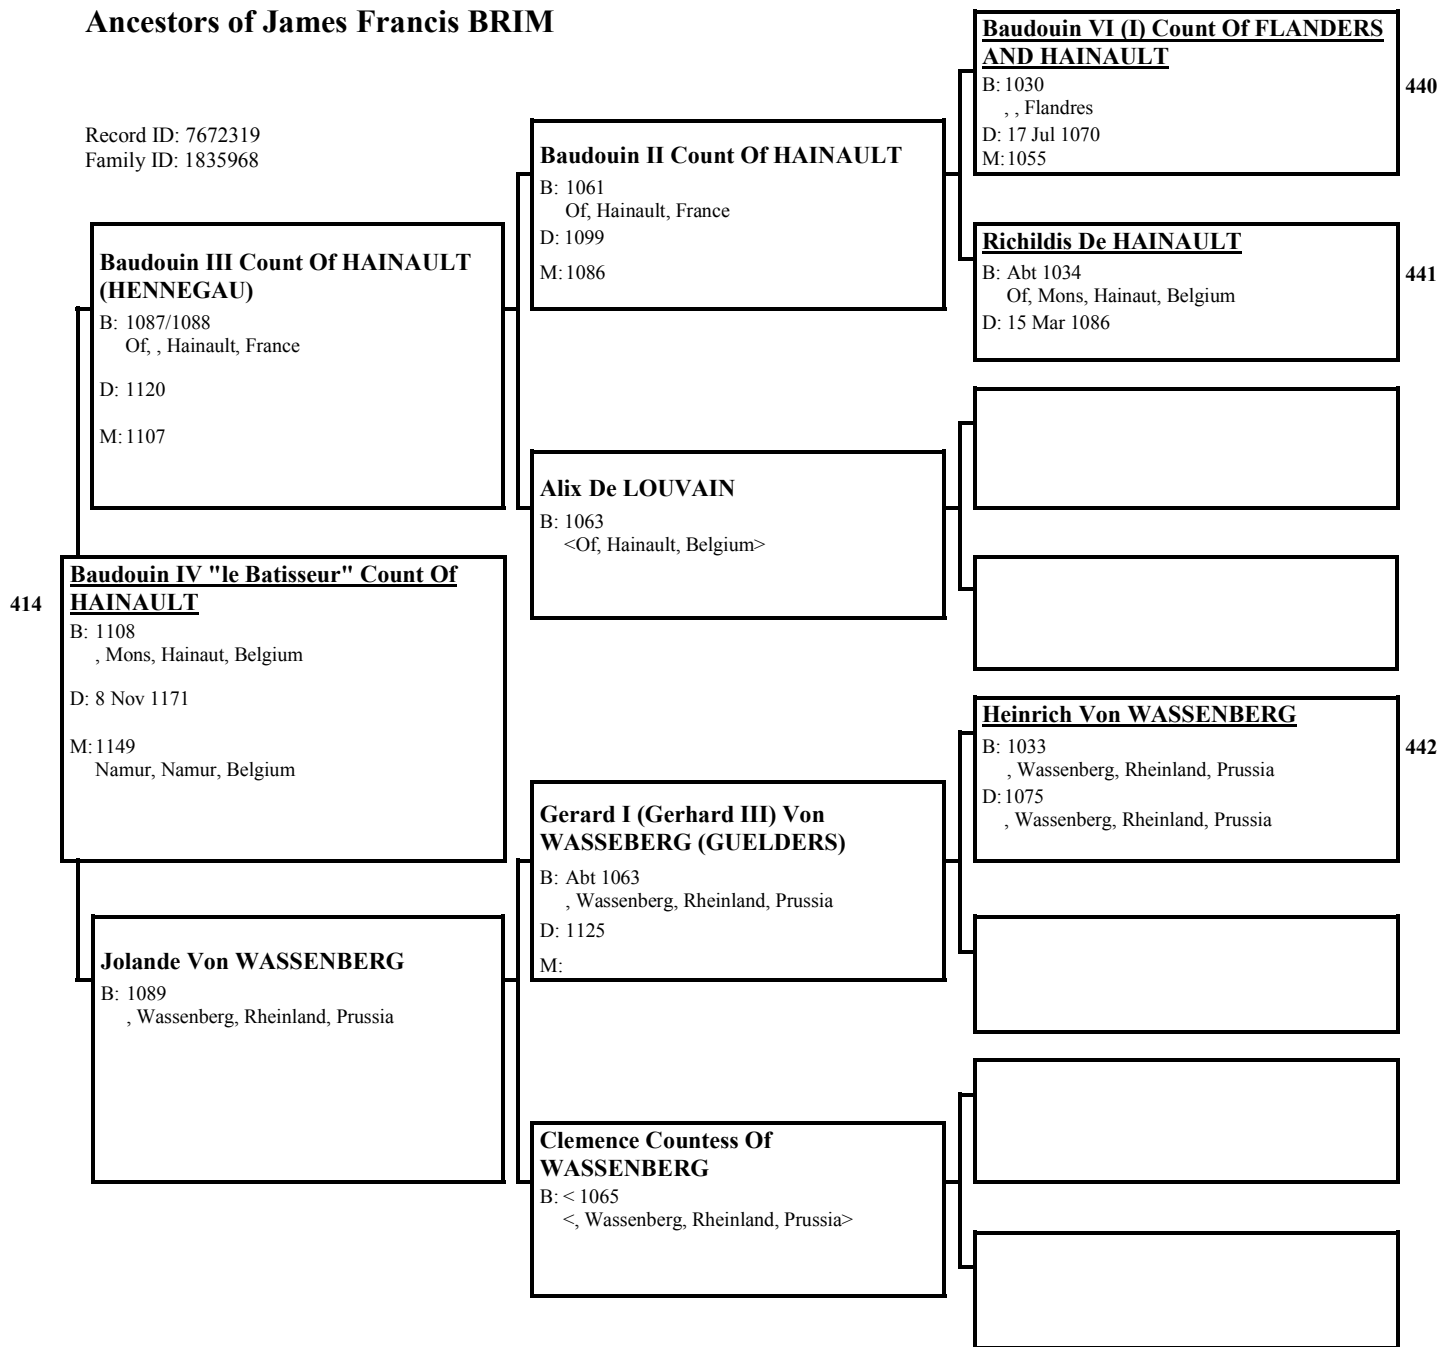

Ancestors of James Francis BRIM

Record ID: 7672319
Family ID: 1835968