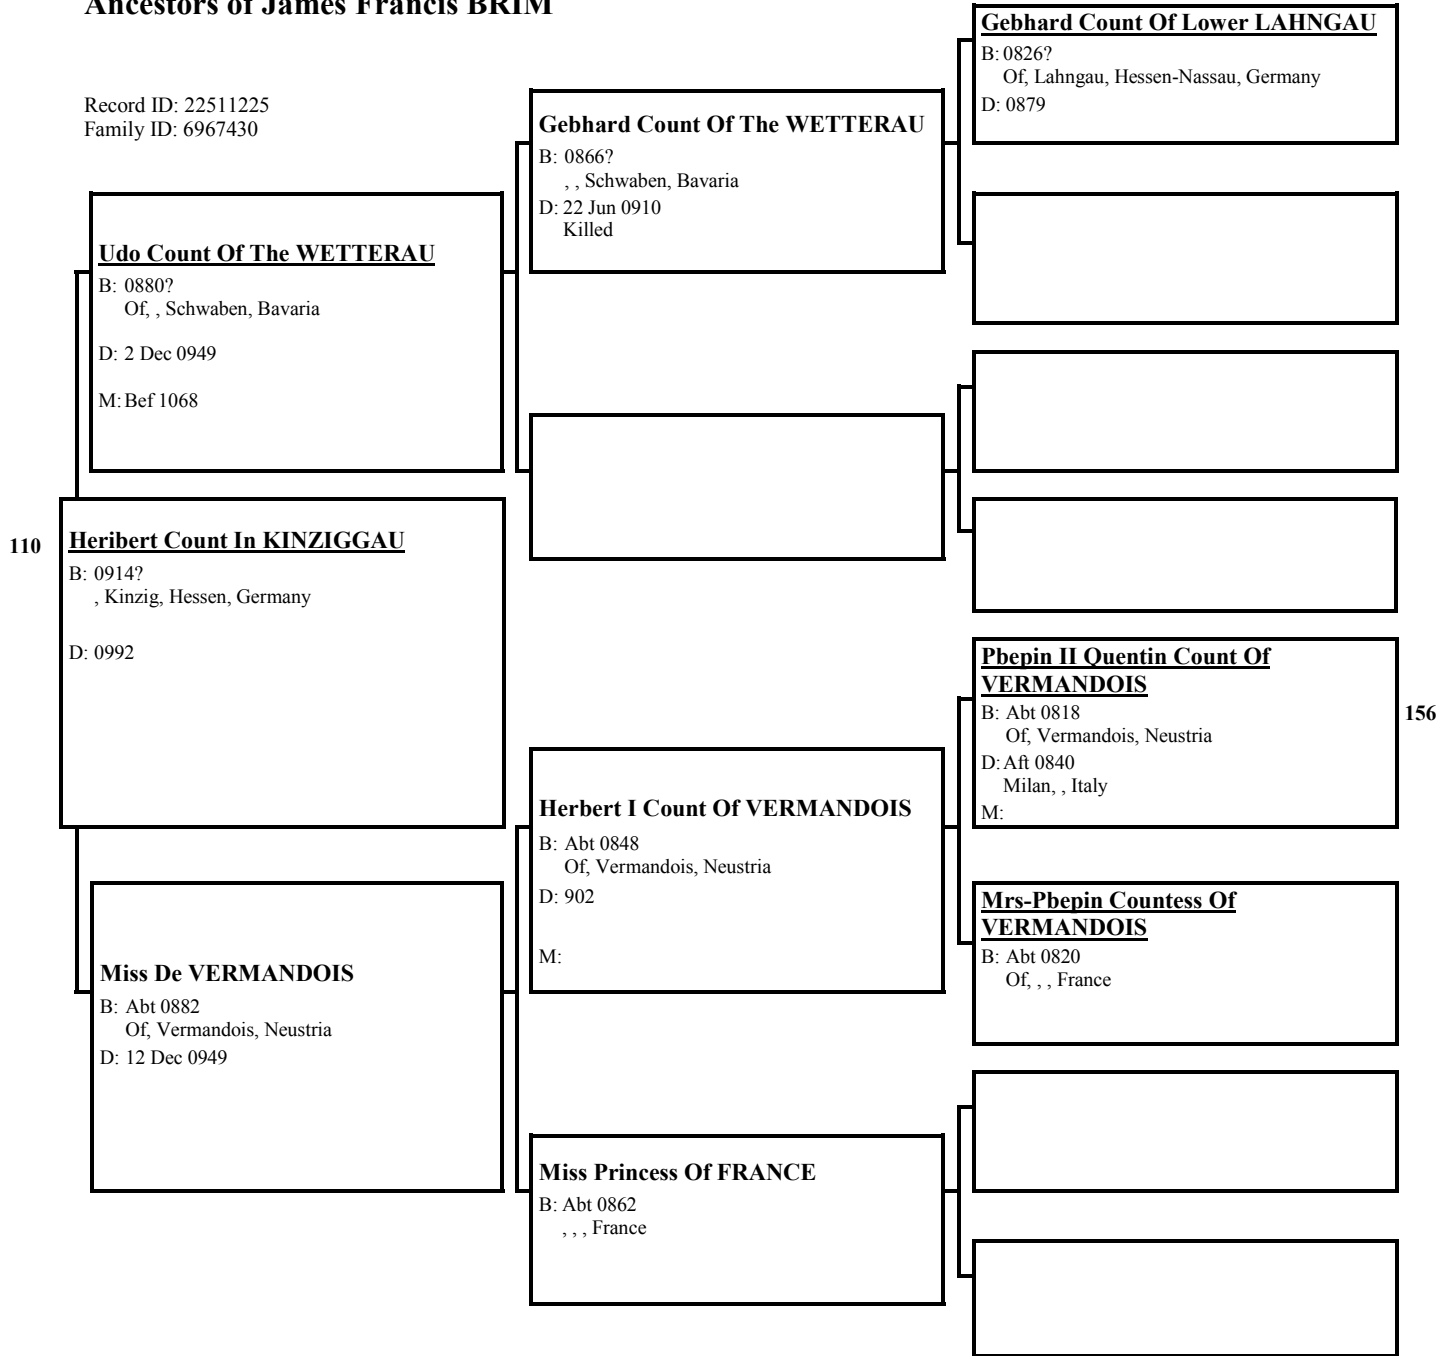

Ancestors of James Francis BRIM

Record ID: 22511225
Family ID: 6967430