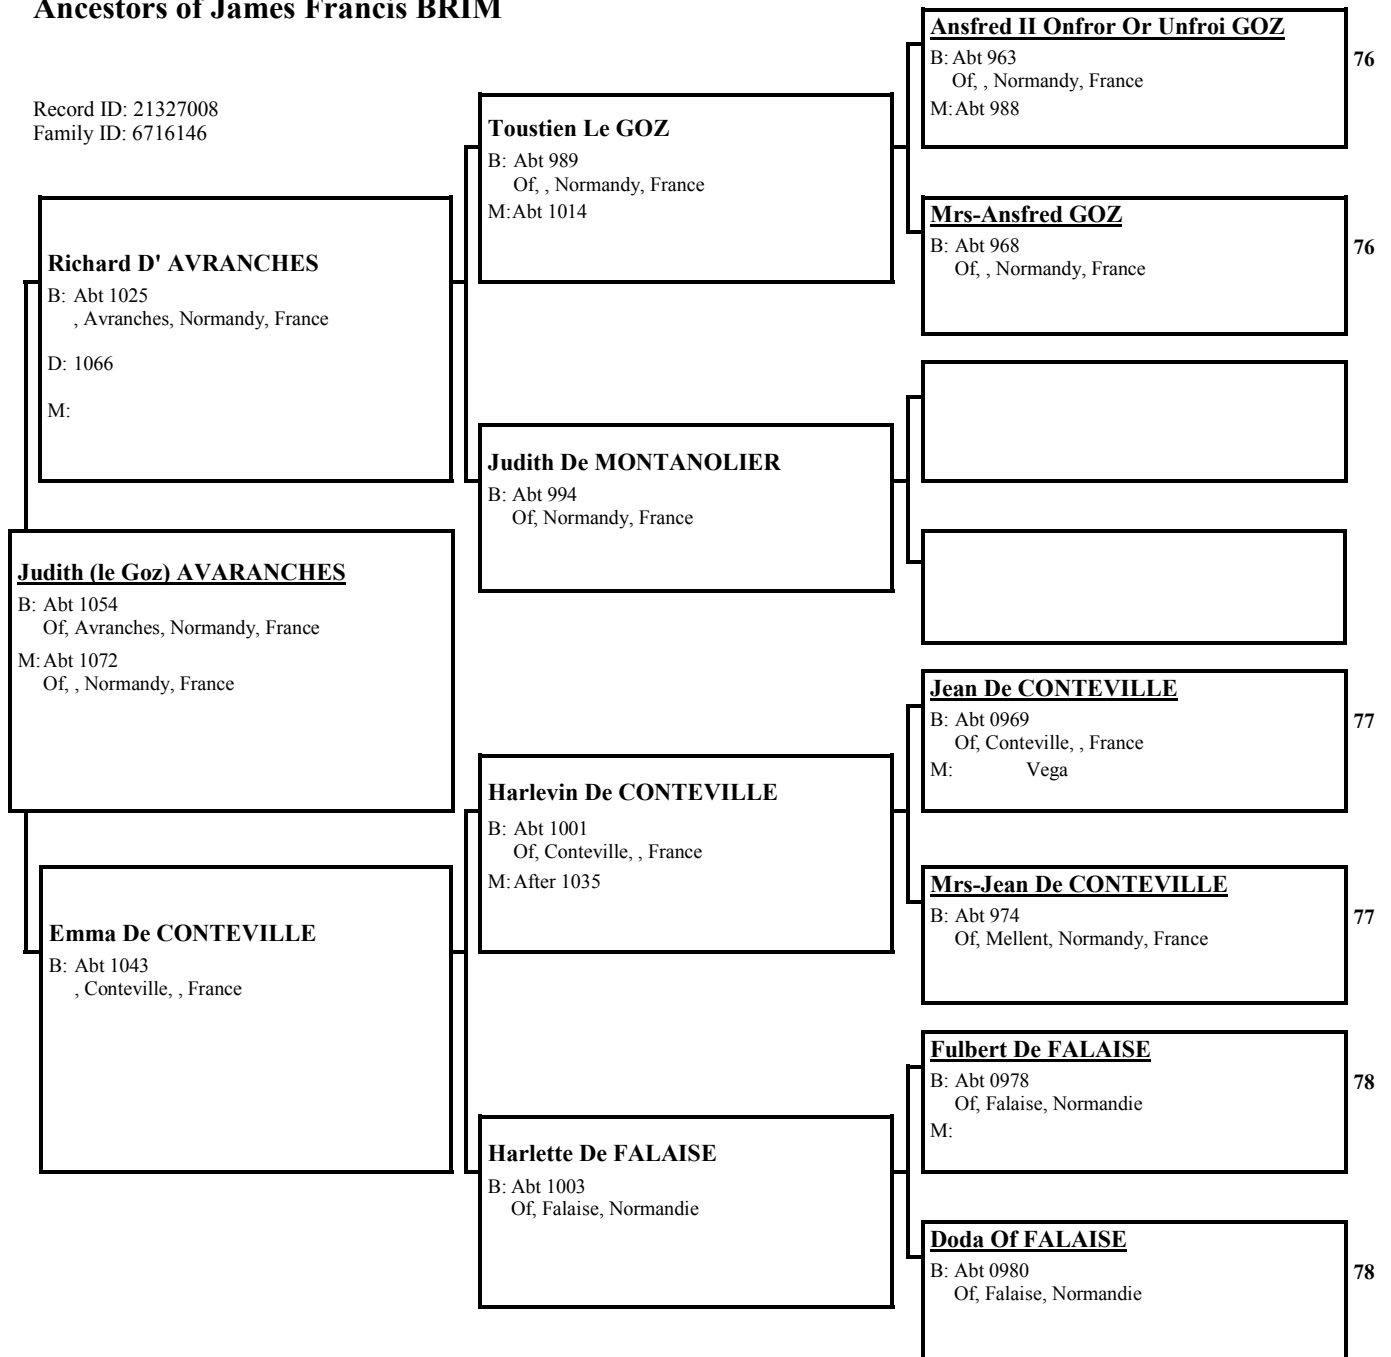

Ancestors of James Francis BRIM

Record ID: 21327008
Family ID: 6716146

367