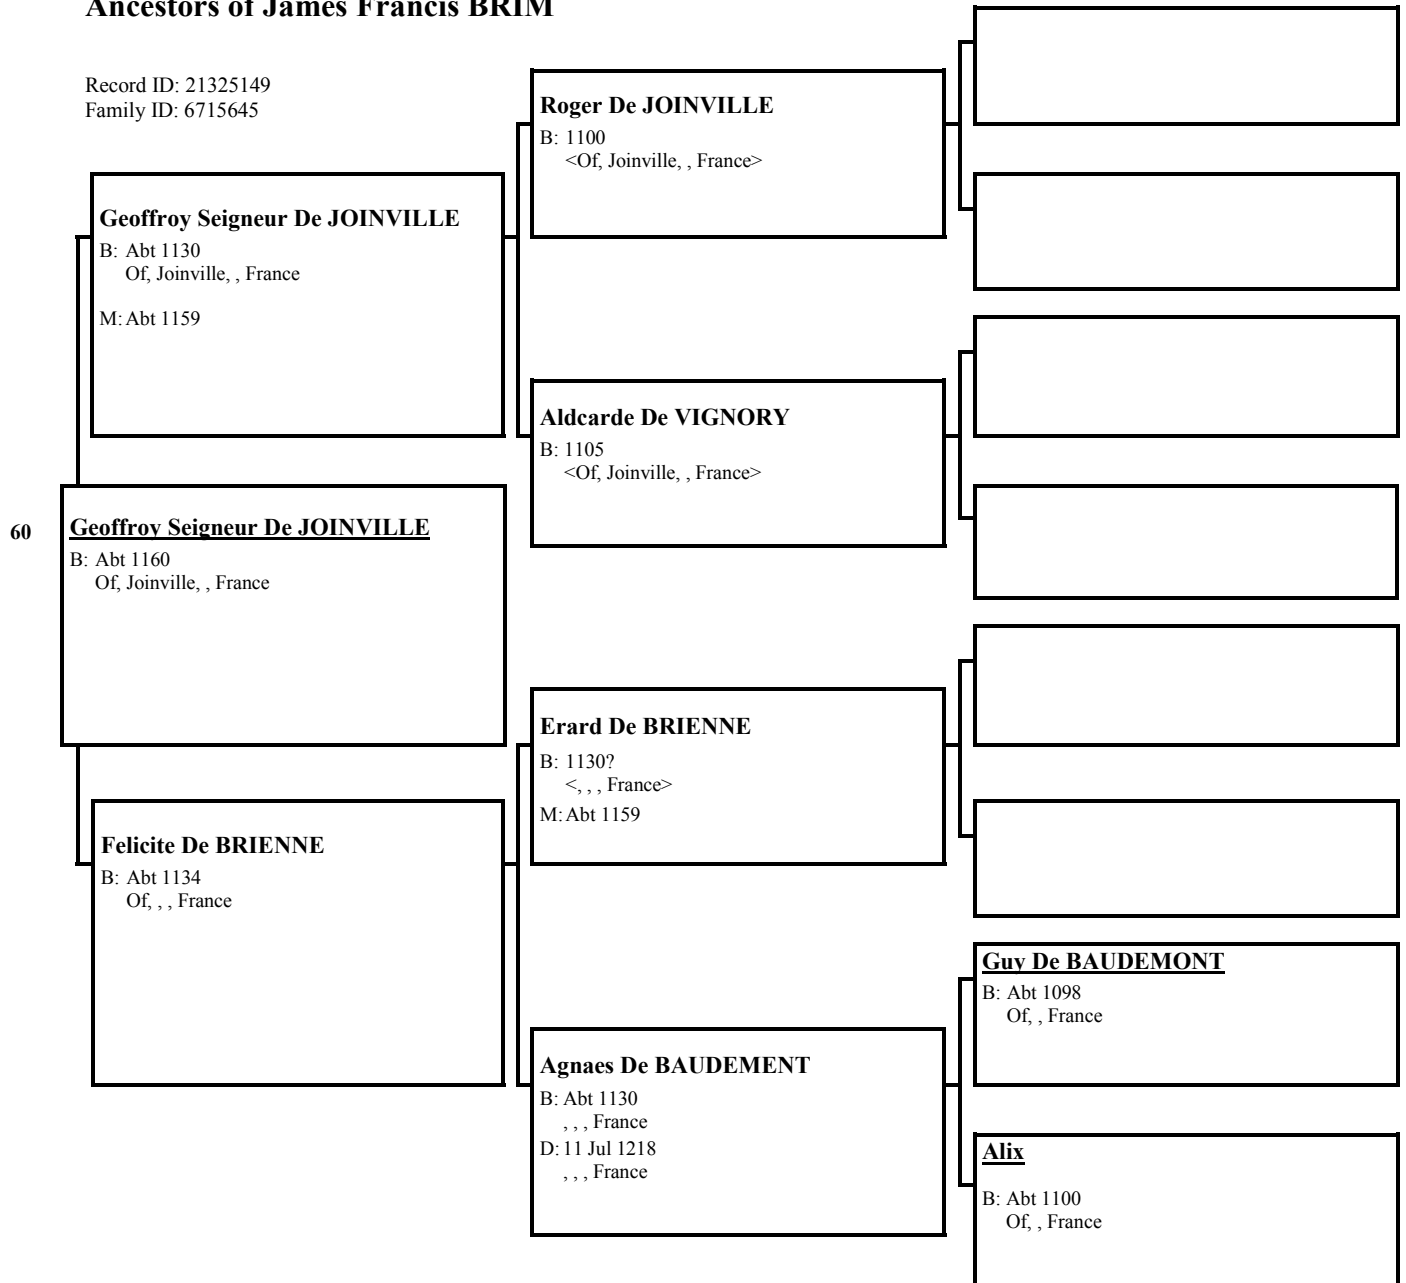

Ancestors of James Francis BRIM

Record ID: 21325149
Family ID: 6715645