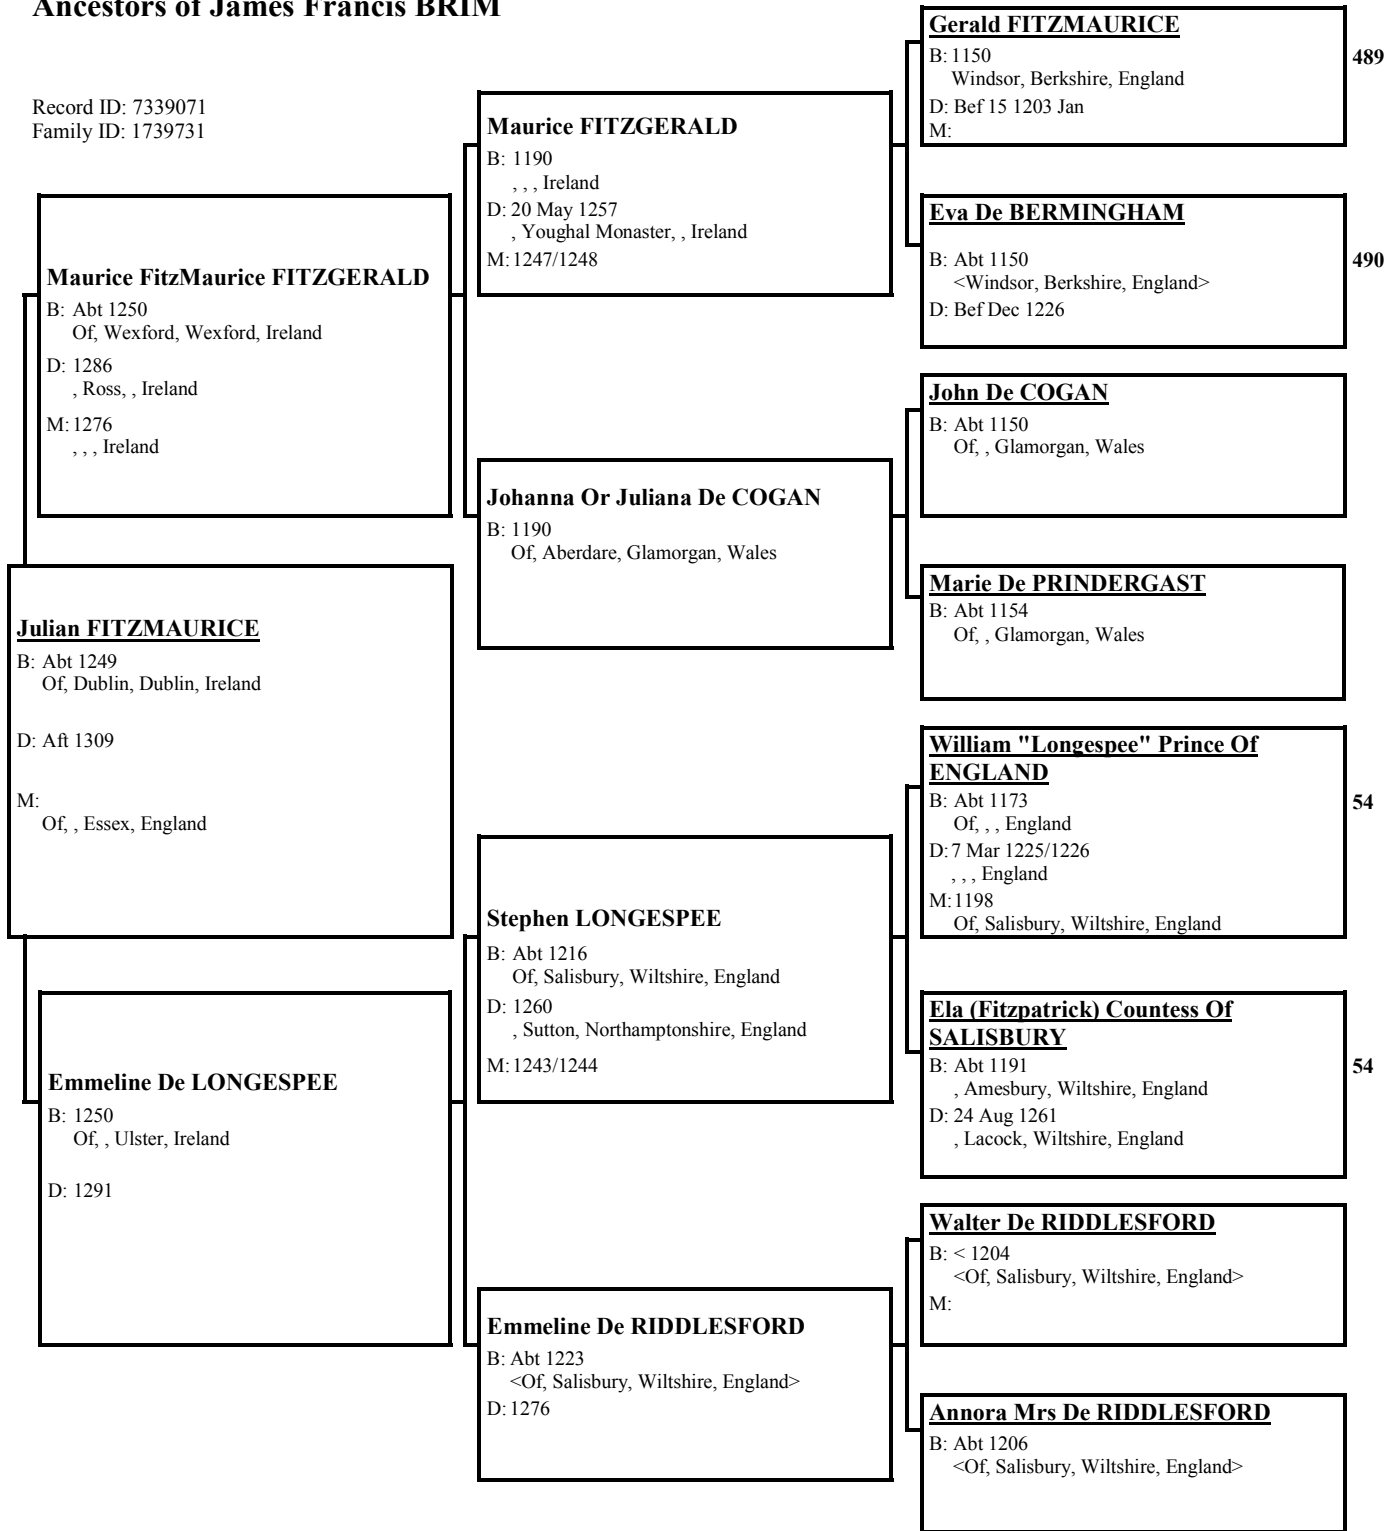

Ancestors of James Francis BRIM

Record ID: 7339071
Family ID: 1739731

49