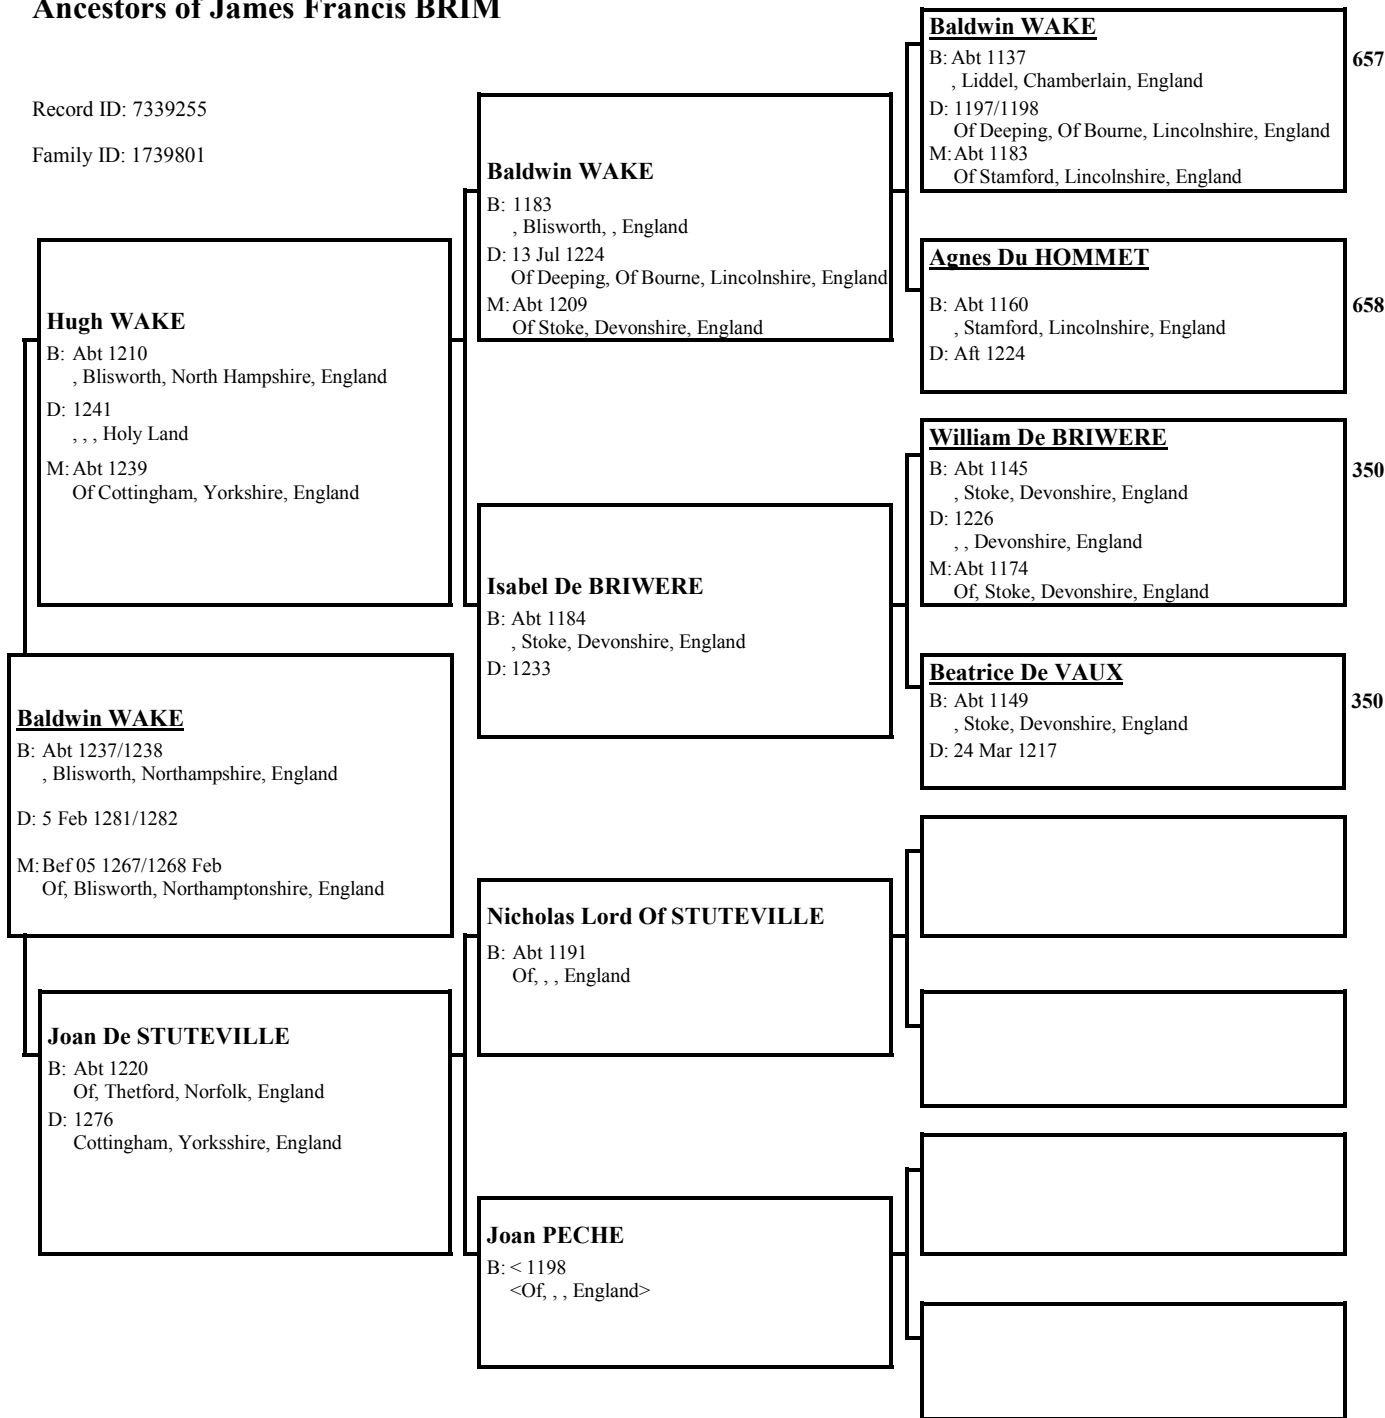

Ancestors of James Francis BRIM

Record ID: 7339255

Family ID: 1739801

520