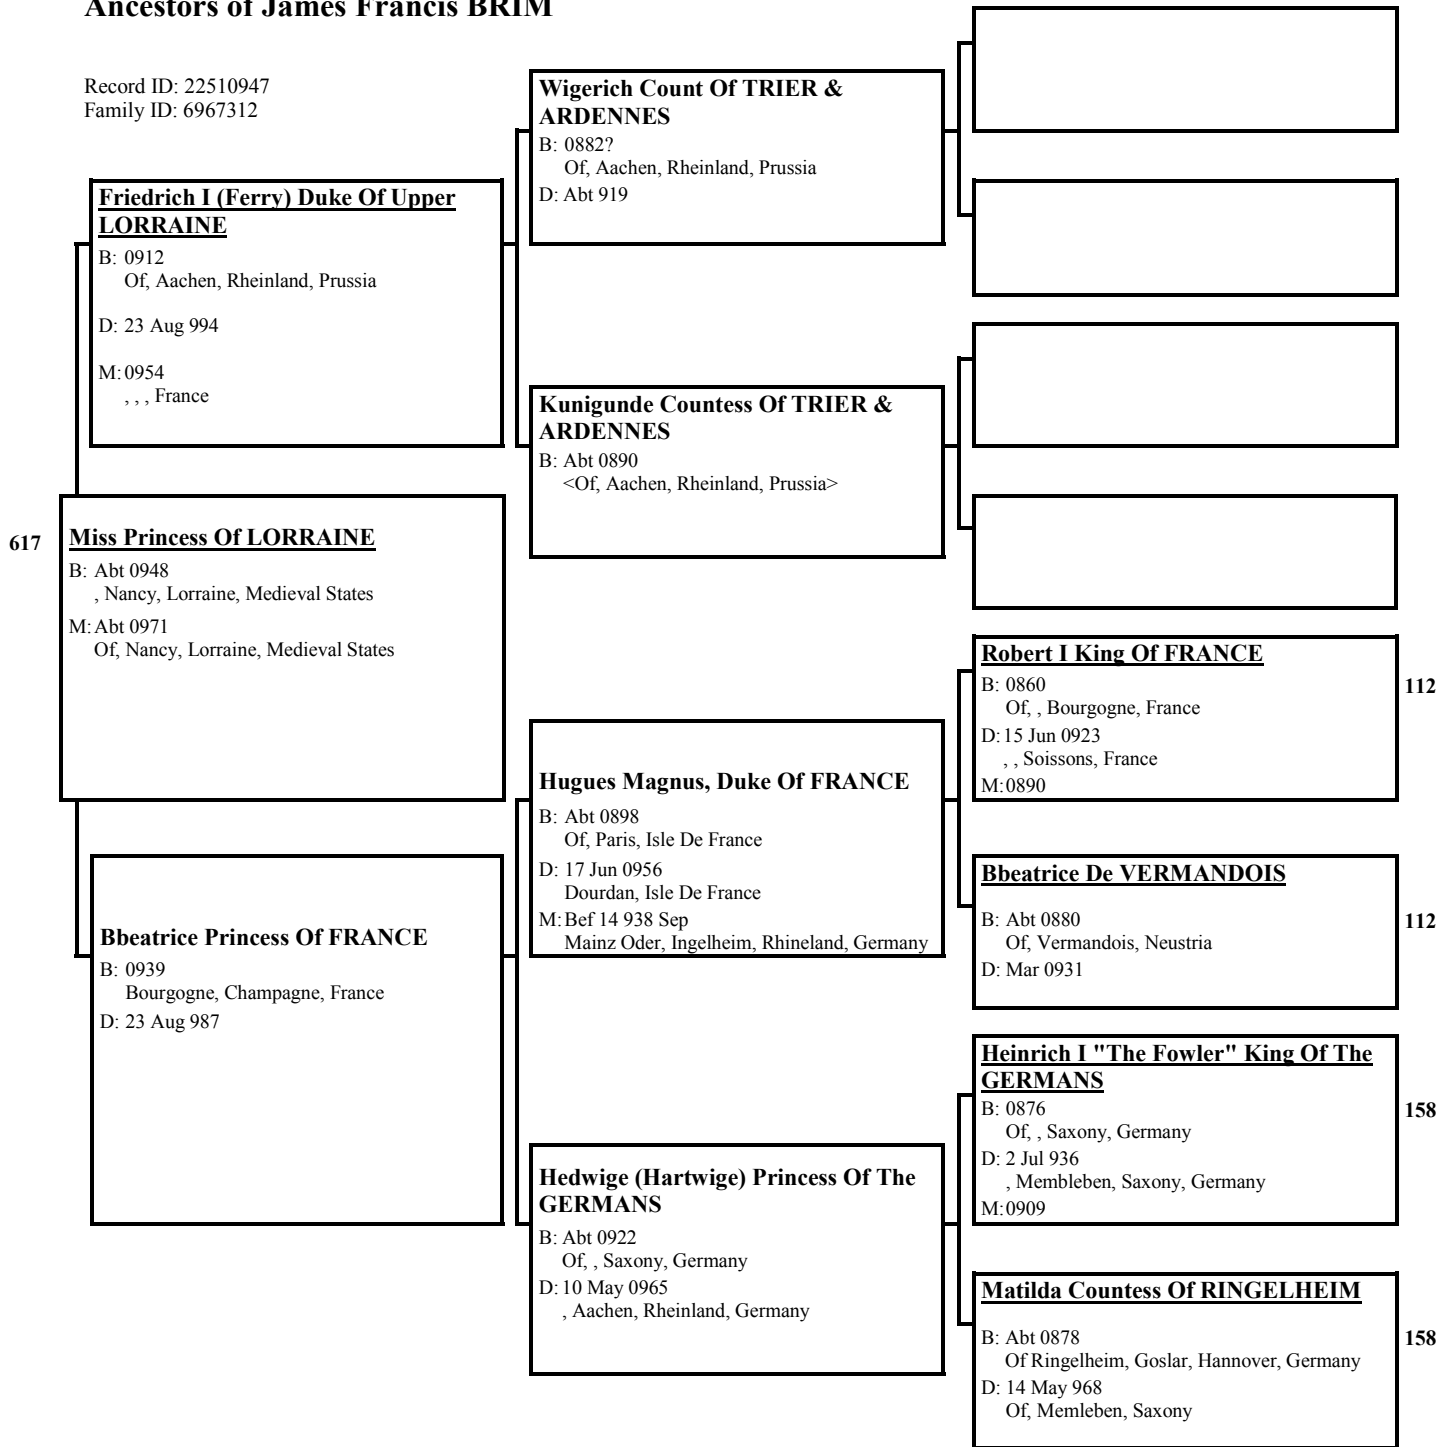

Ancestors of James Francis BRIM

Record ID: 22510947
Family ID: 6967312