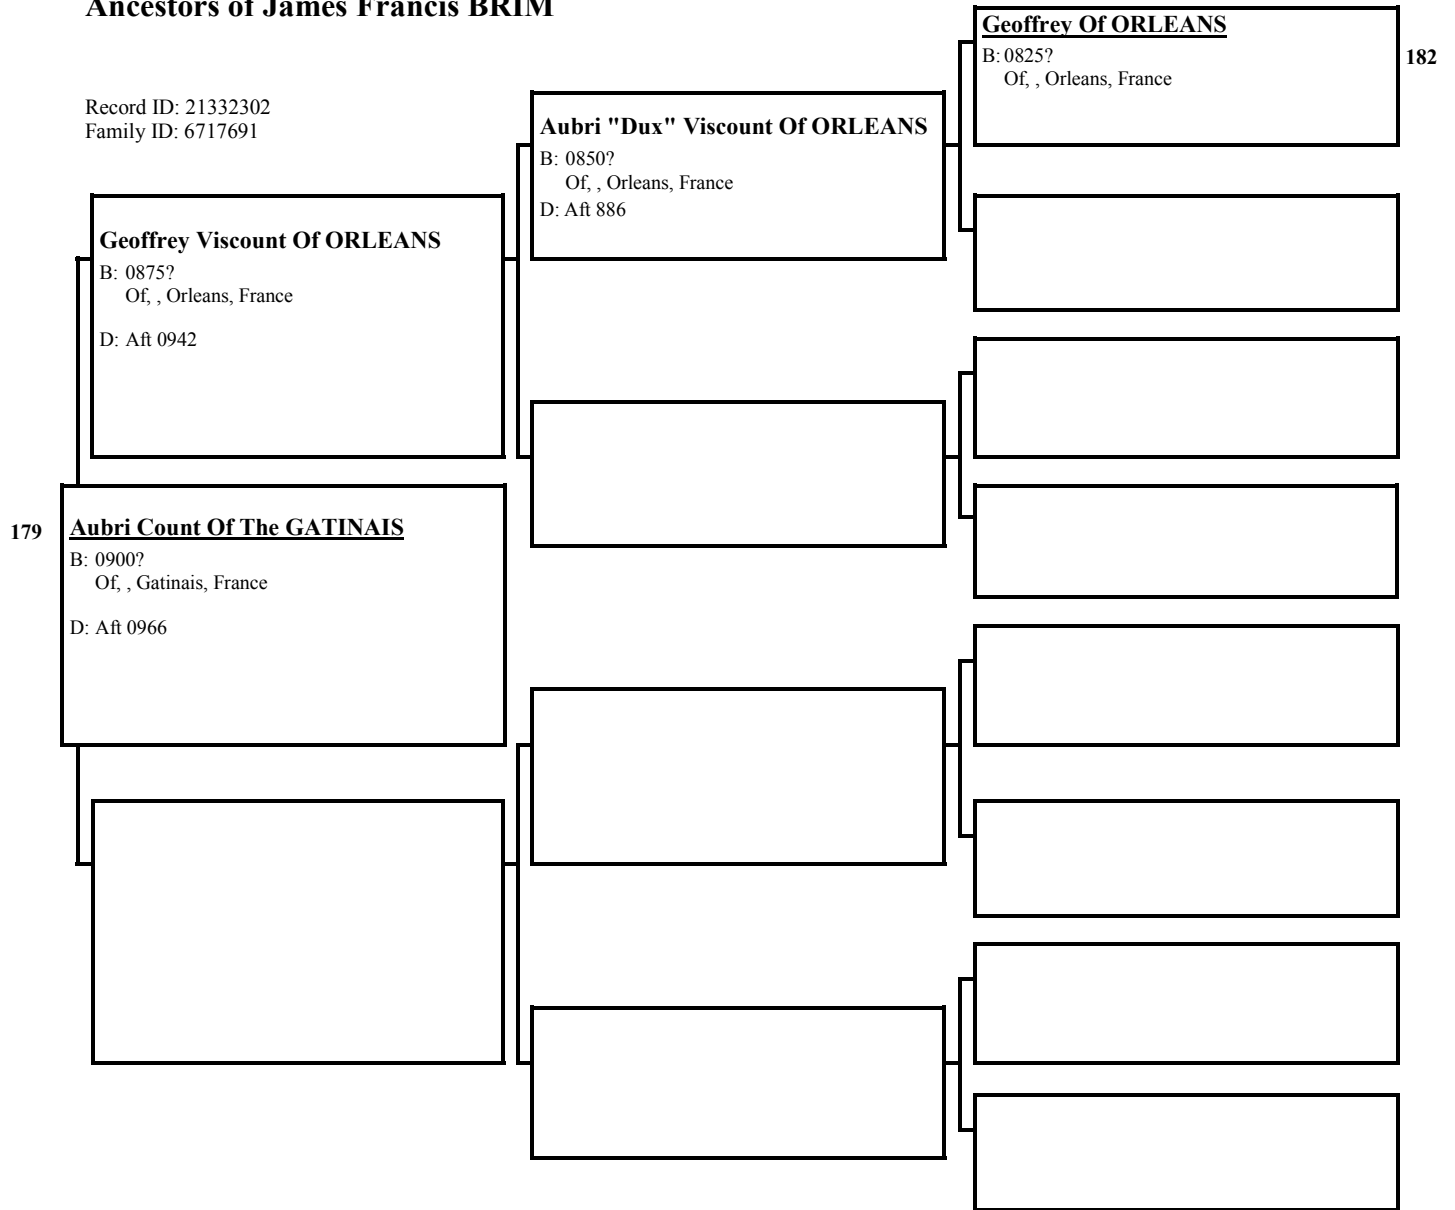

Ancestors of James Francis BRIM

Record ID: 21332302
Family ID: 6717691