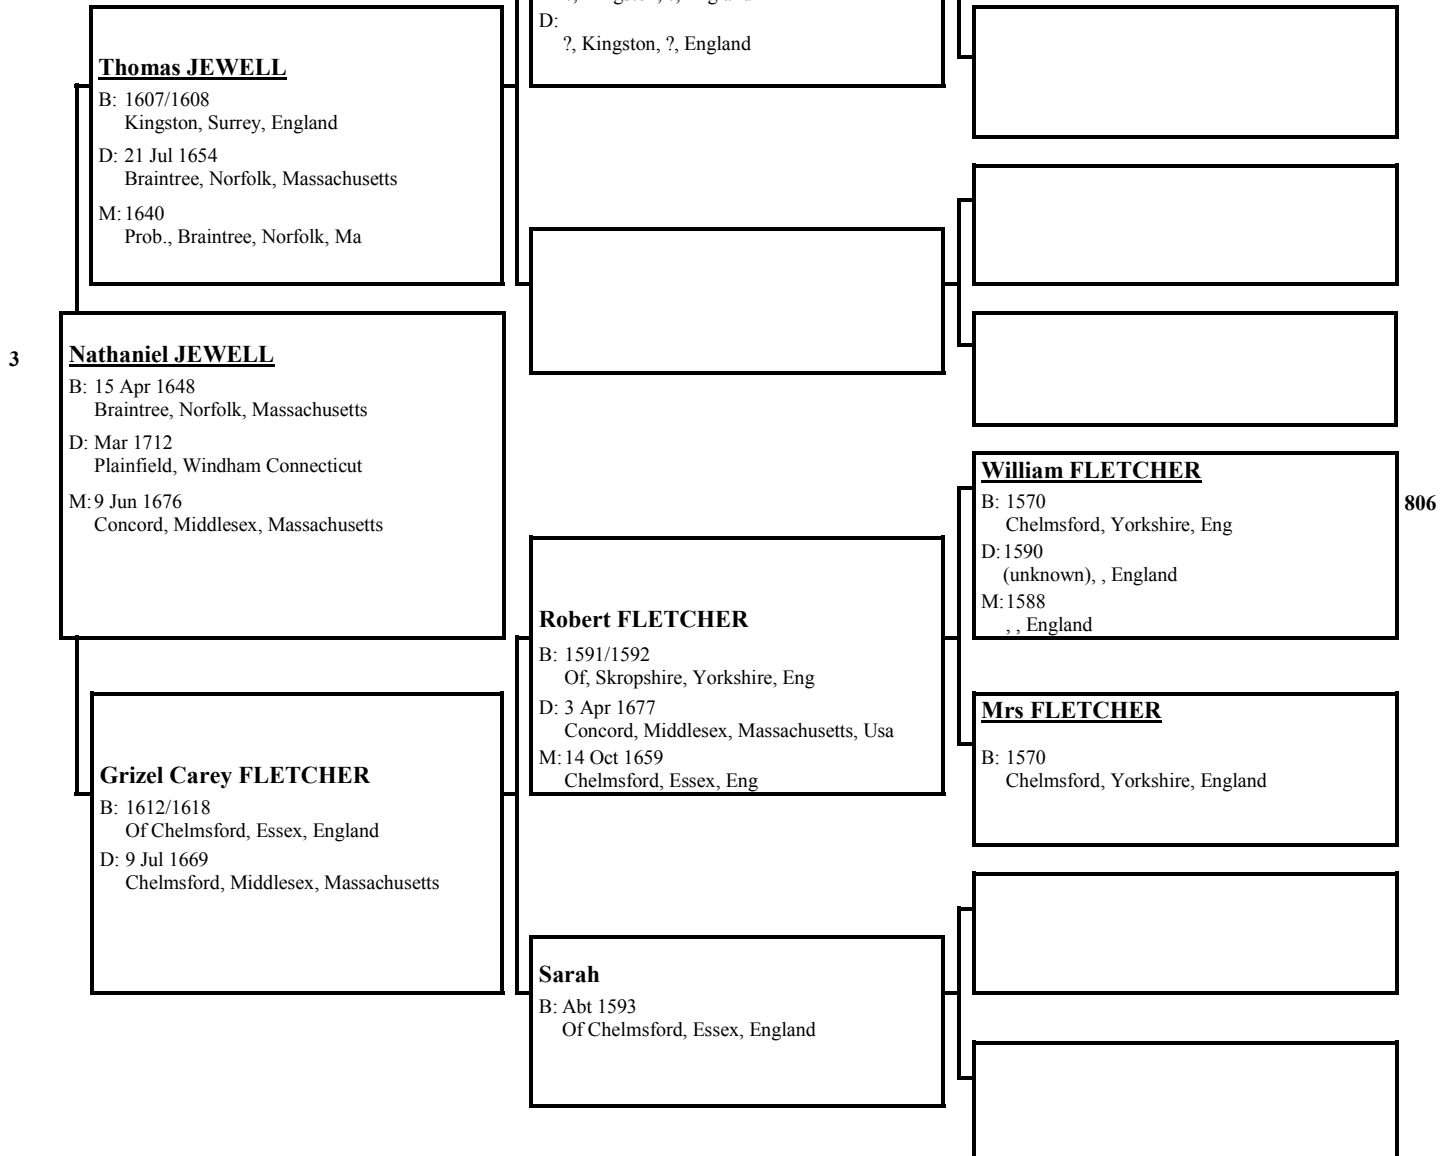

Ancestors of James Francis BRIM

Record ID: 3683875
Family ID: 800649