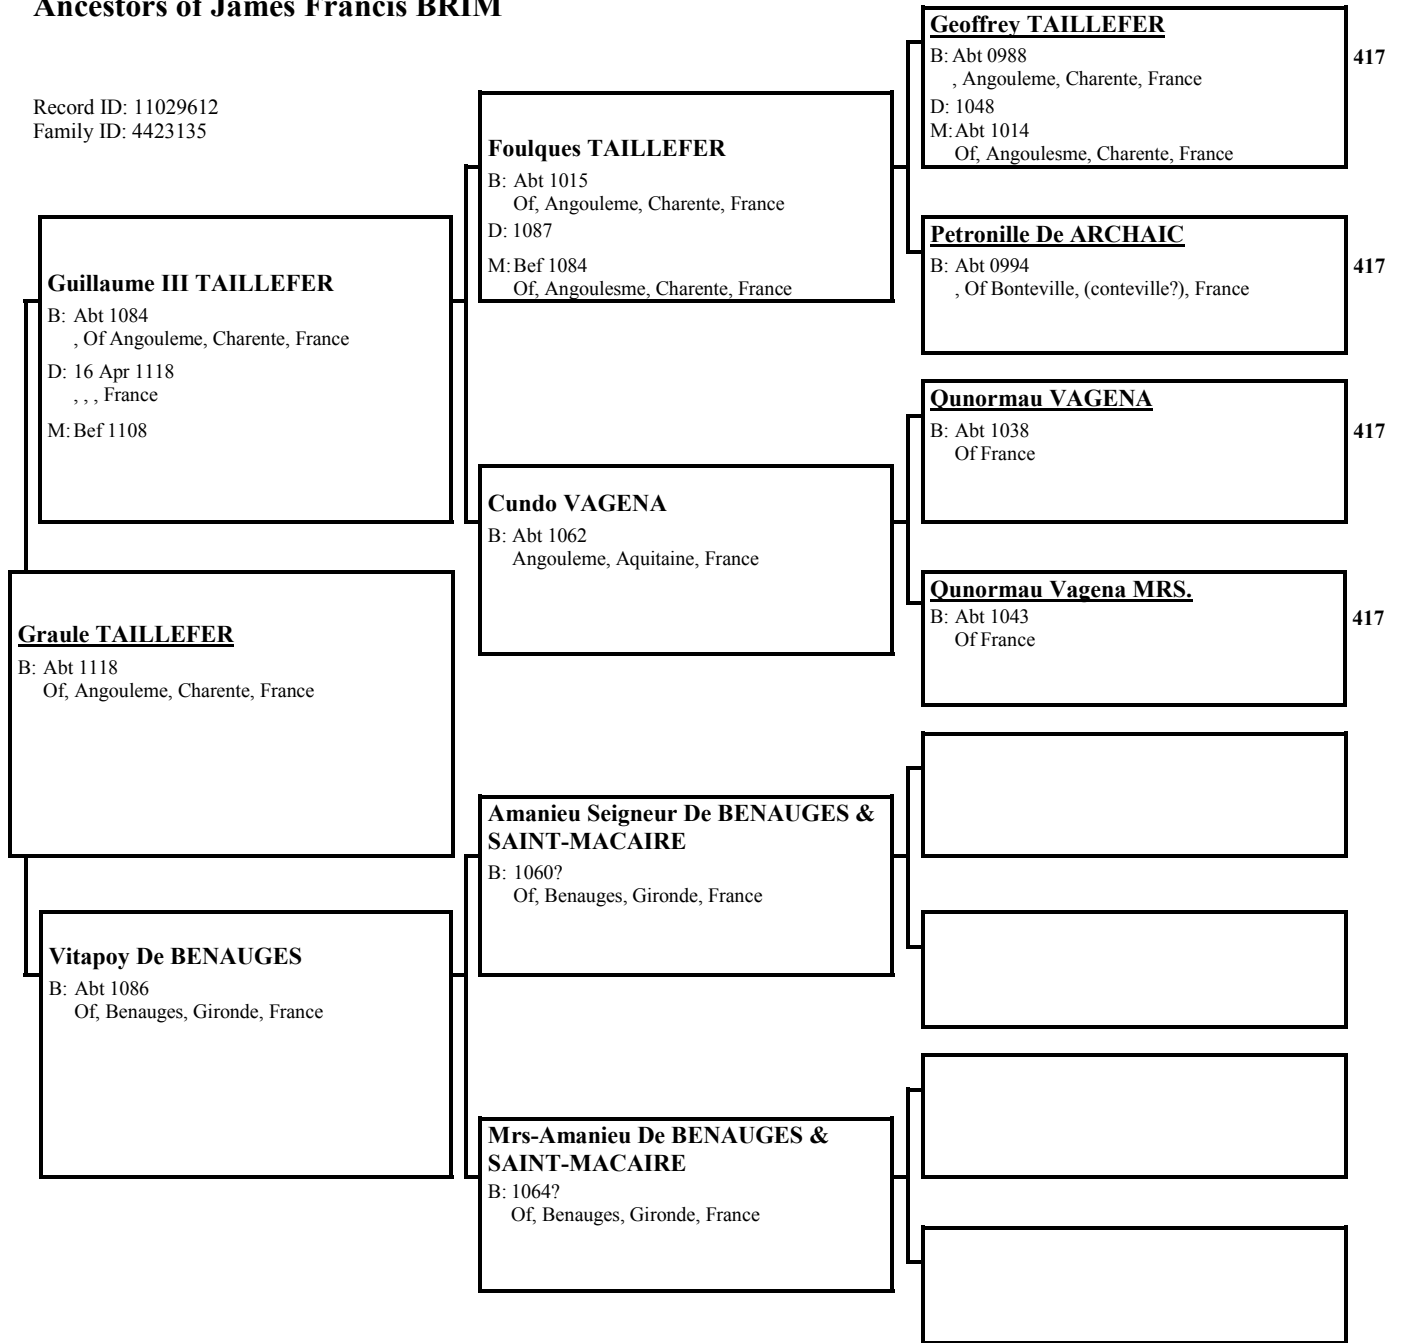

Ancestors of James Francis BRIM

Record ID: 11029612
Family ID: 4423135

412