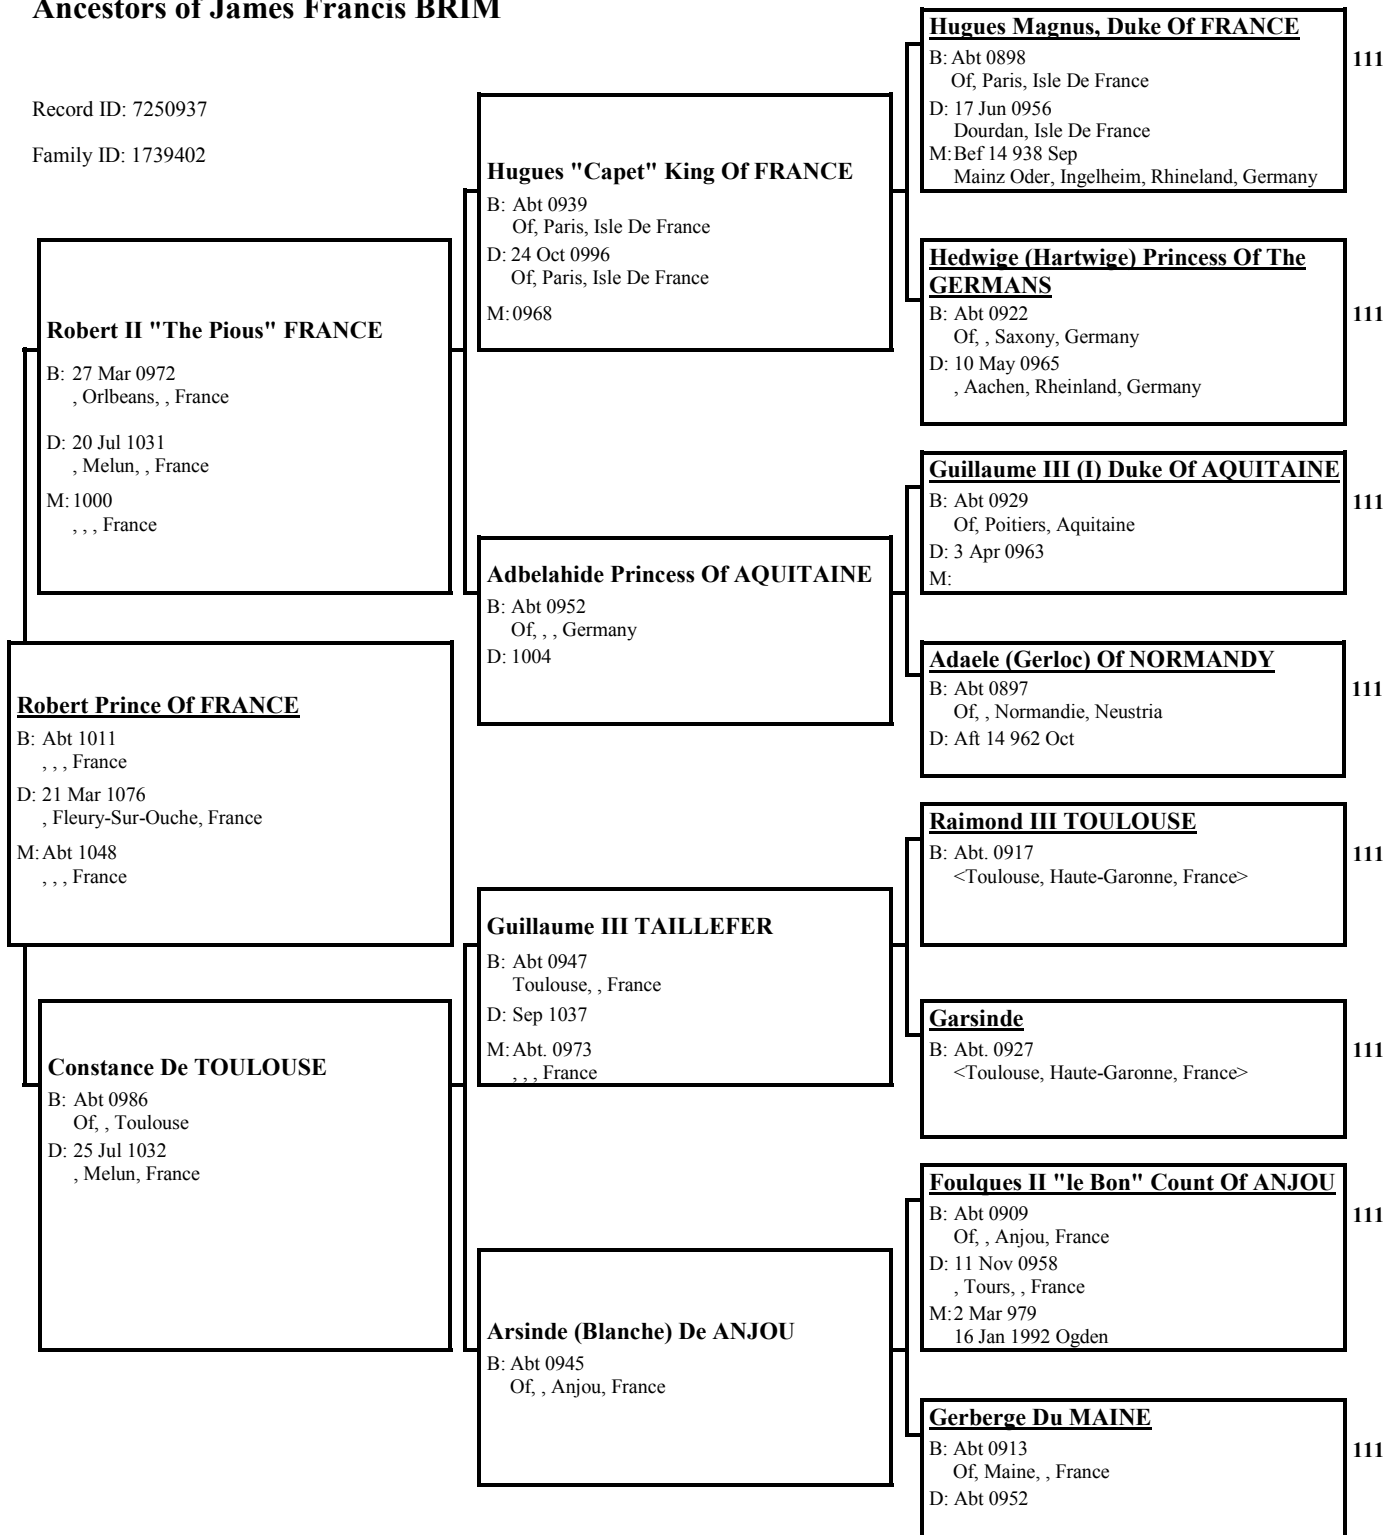

Ancestors of James Francis BRIM

Record ID: 7250937

Family ID: 1739402

264