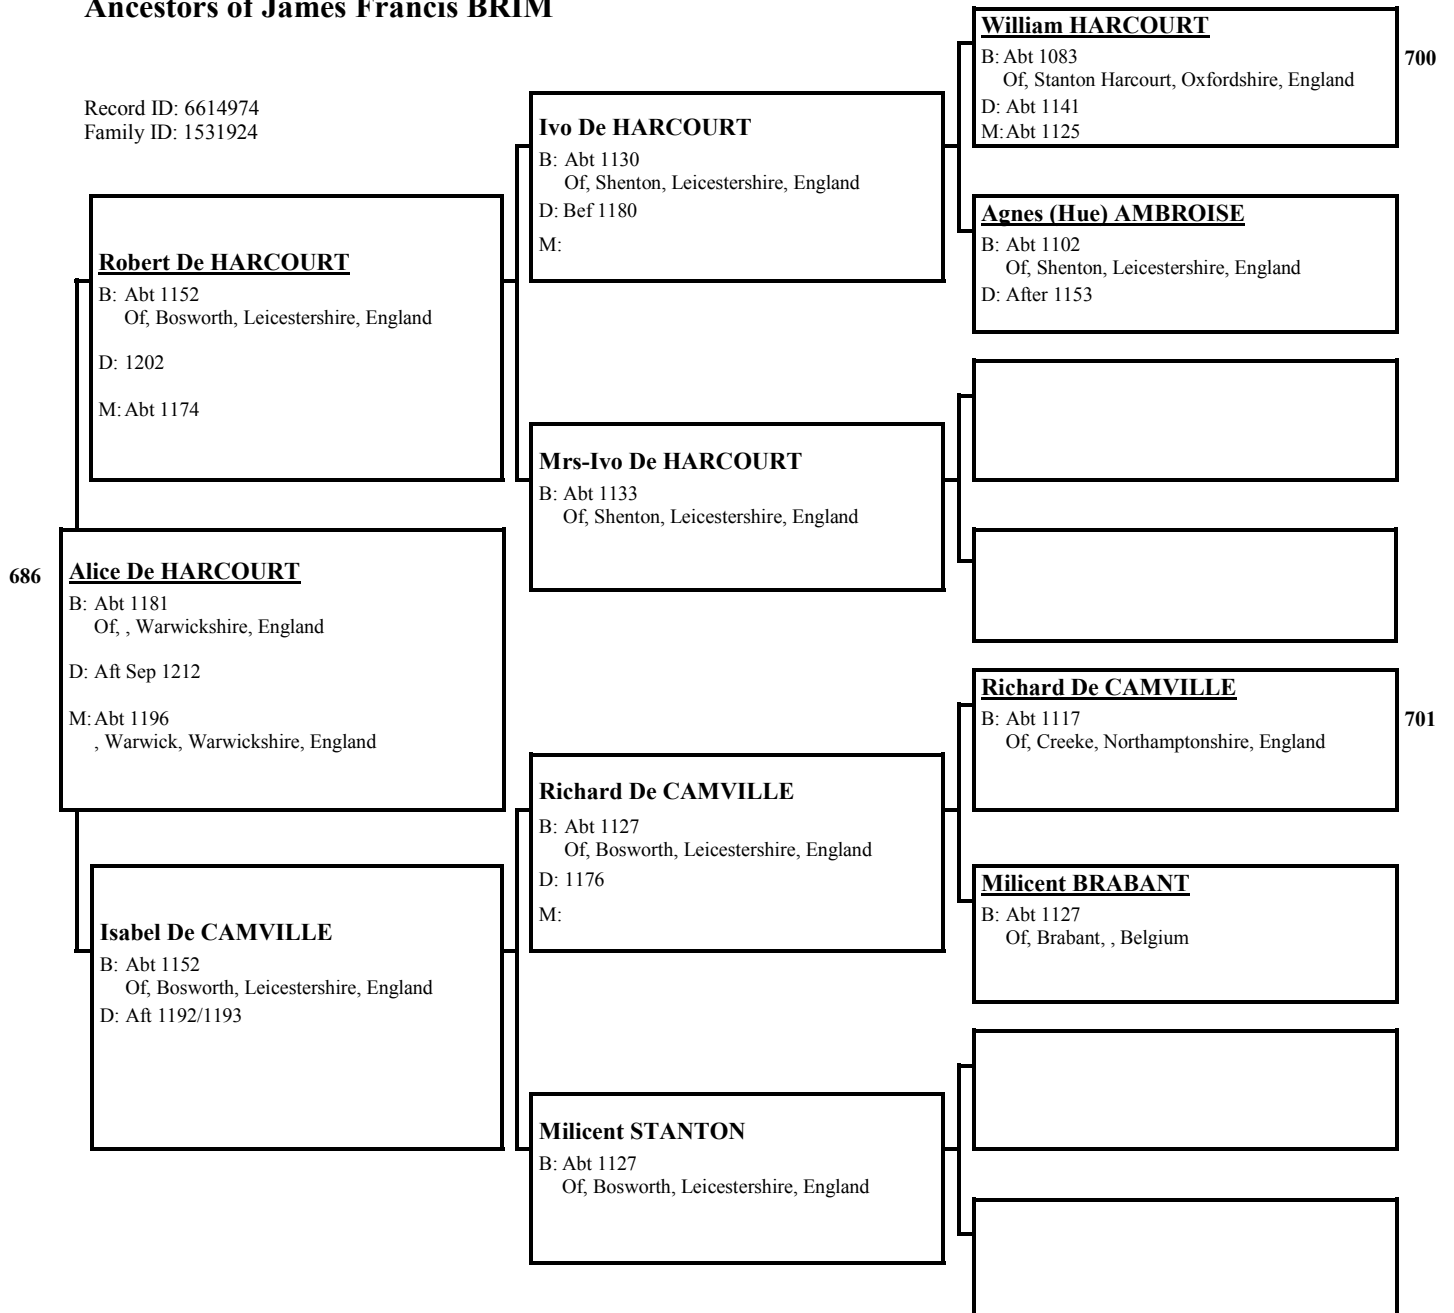

Ancestors of James Francis BRIM

Record ID: 6614974
Family ID: 1531924