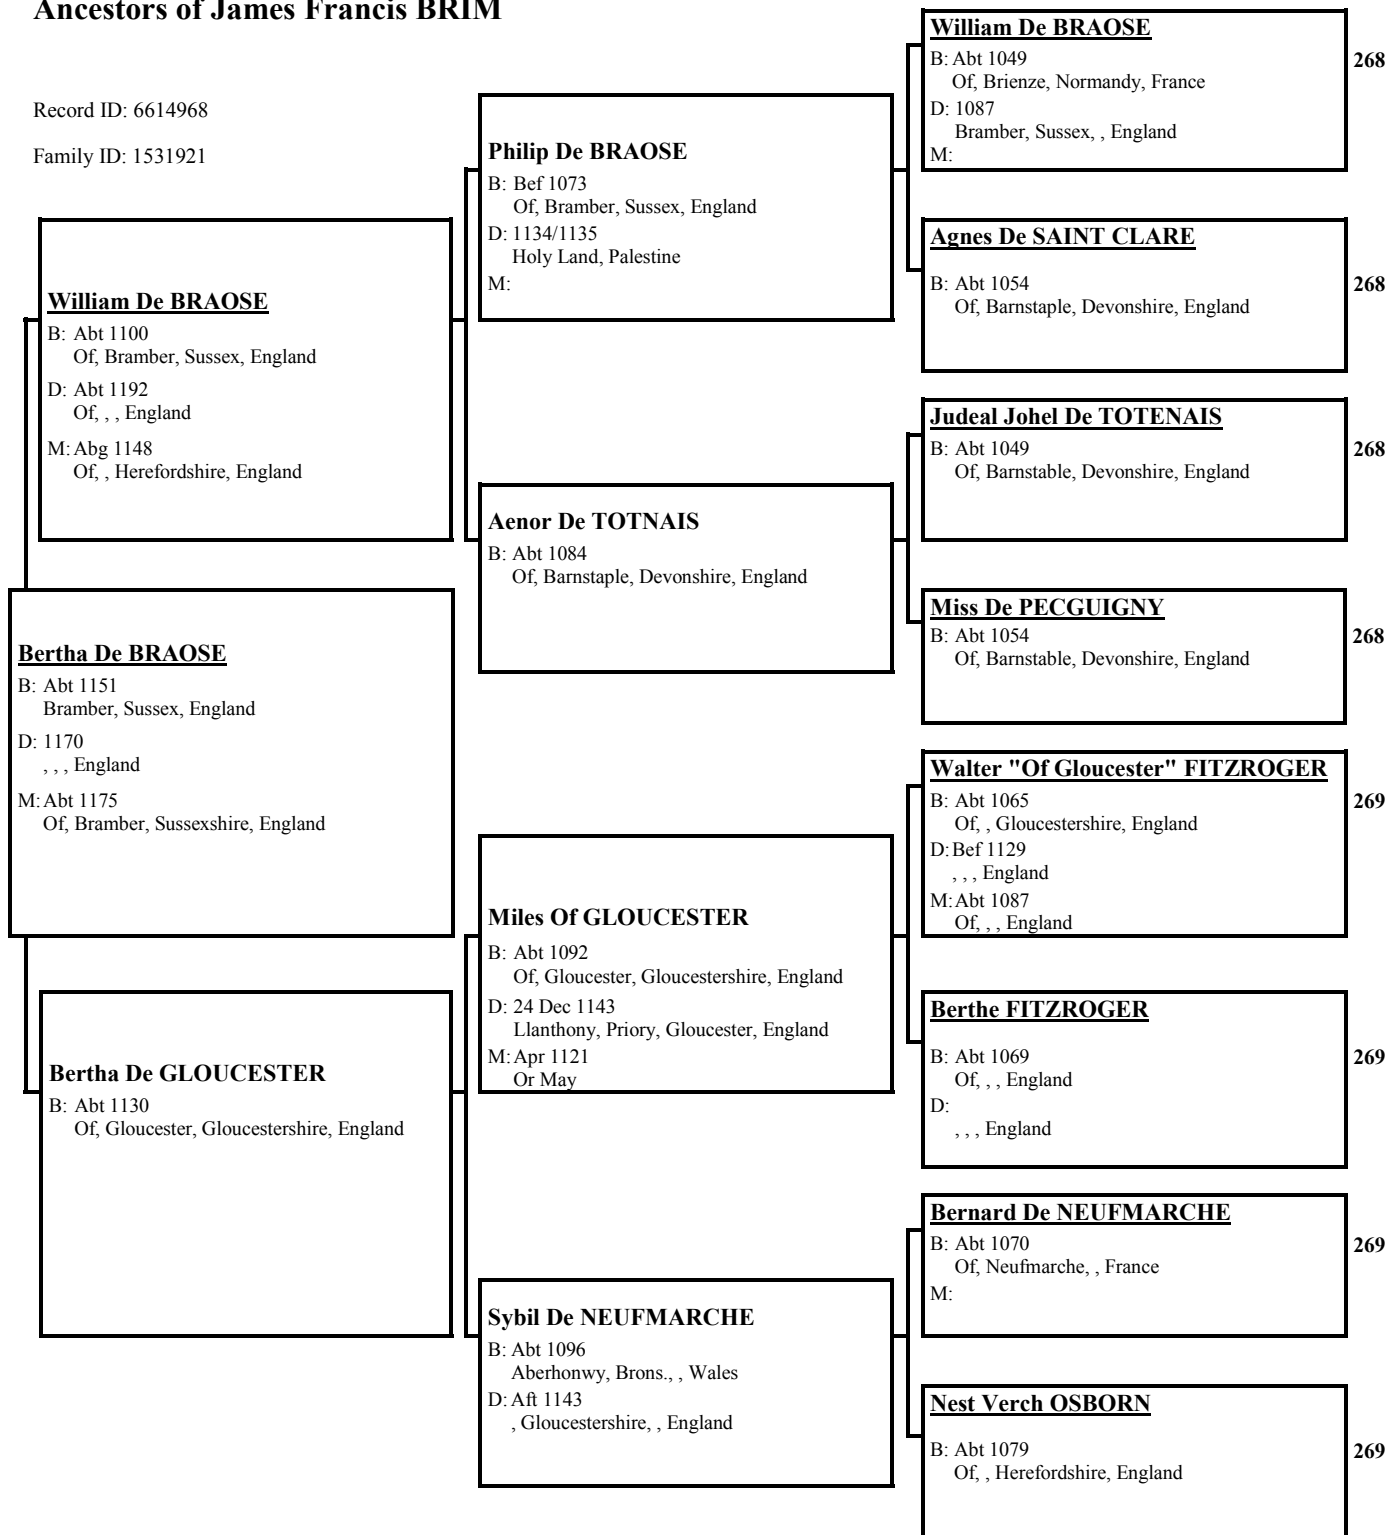

Ancestors of James Francis BRIM

Record ID: 6614968

Family ID: 1531921

686