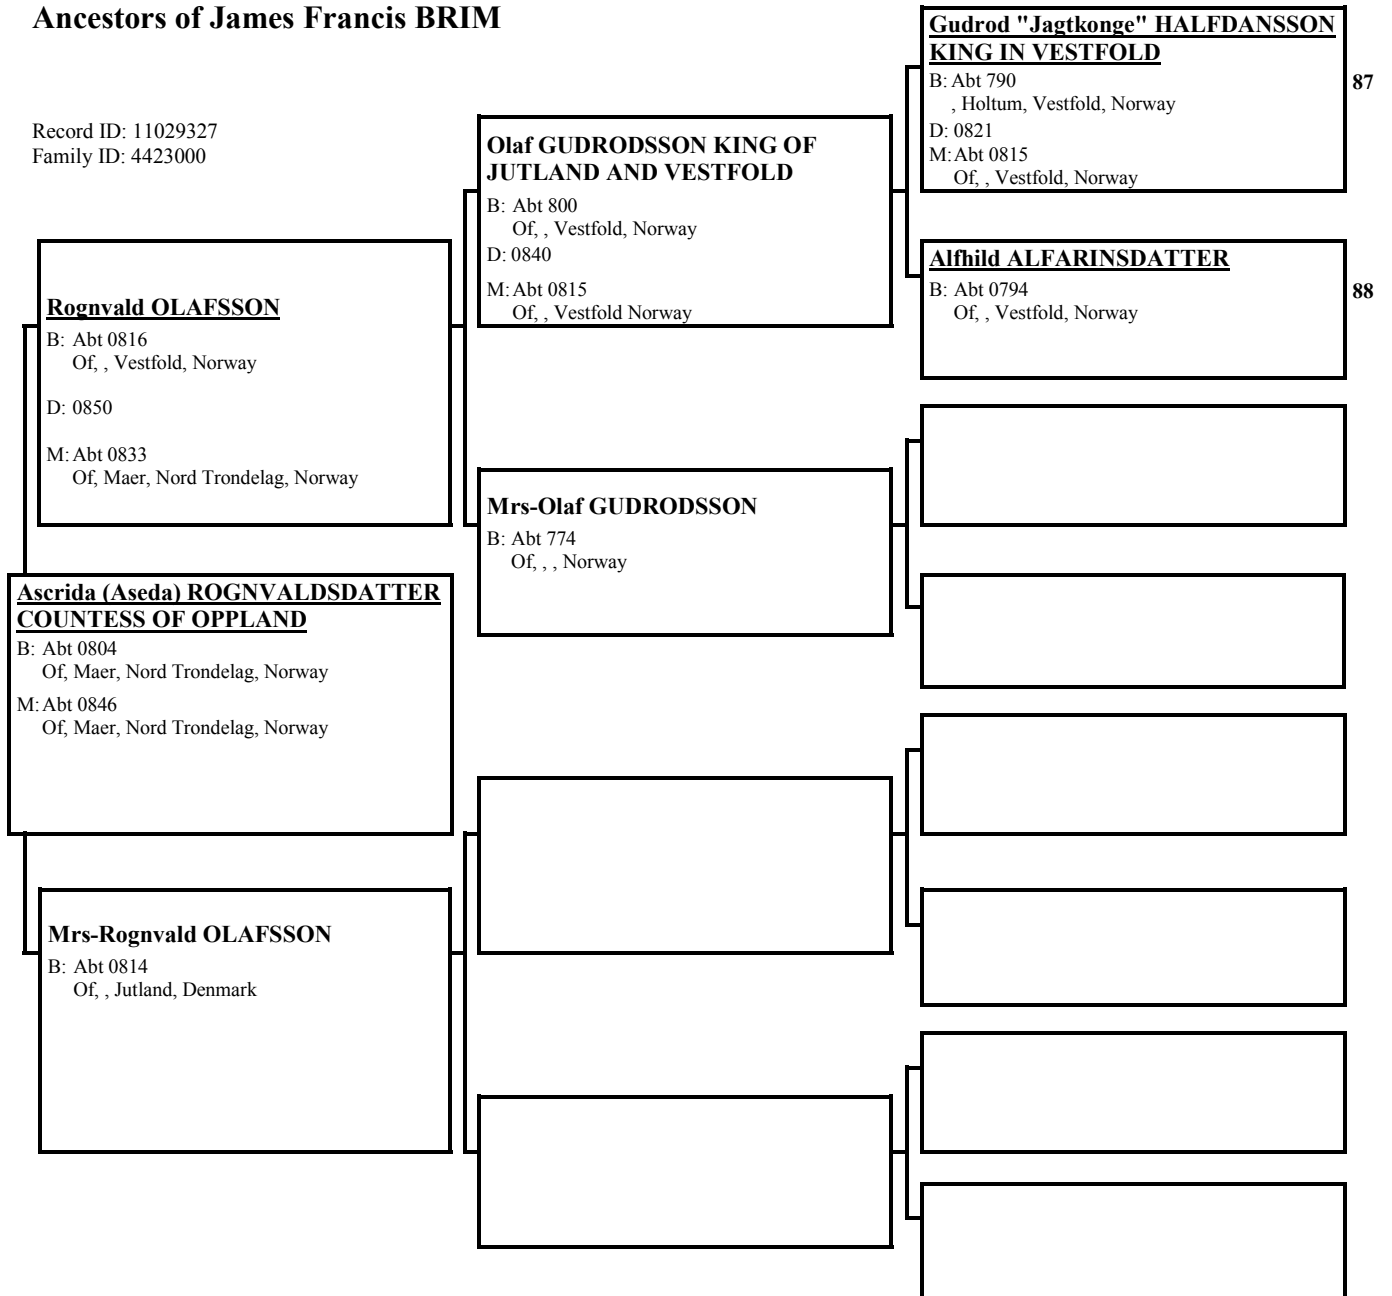

Ancestors of James Francis BRIM

Record ID: 11029327
Family ID: 4423000

79