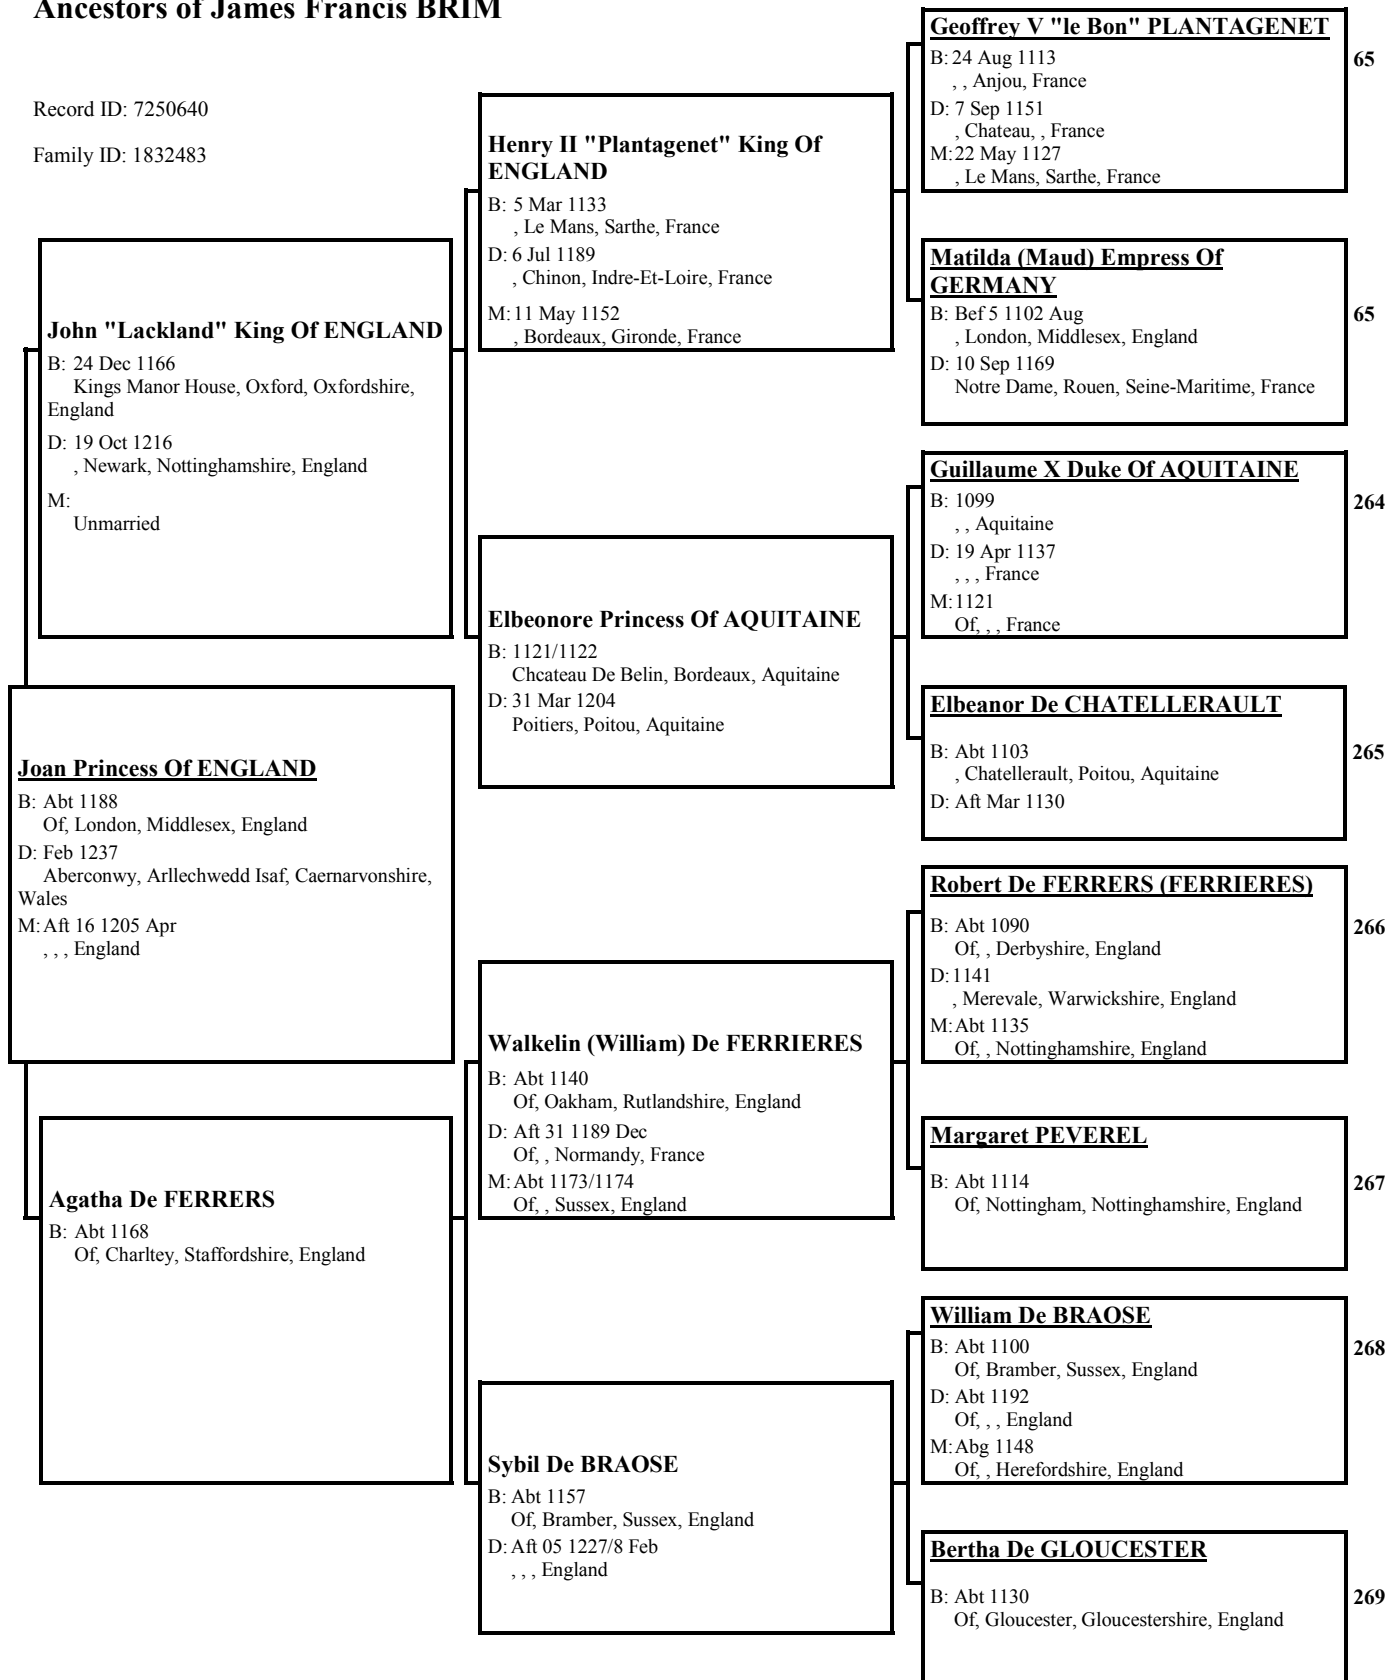

Ancestors of James Francis BRIM

Record ID: 7250640

Family ID: 1832483

55