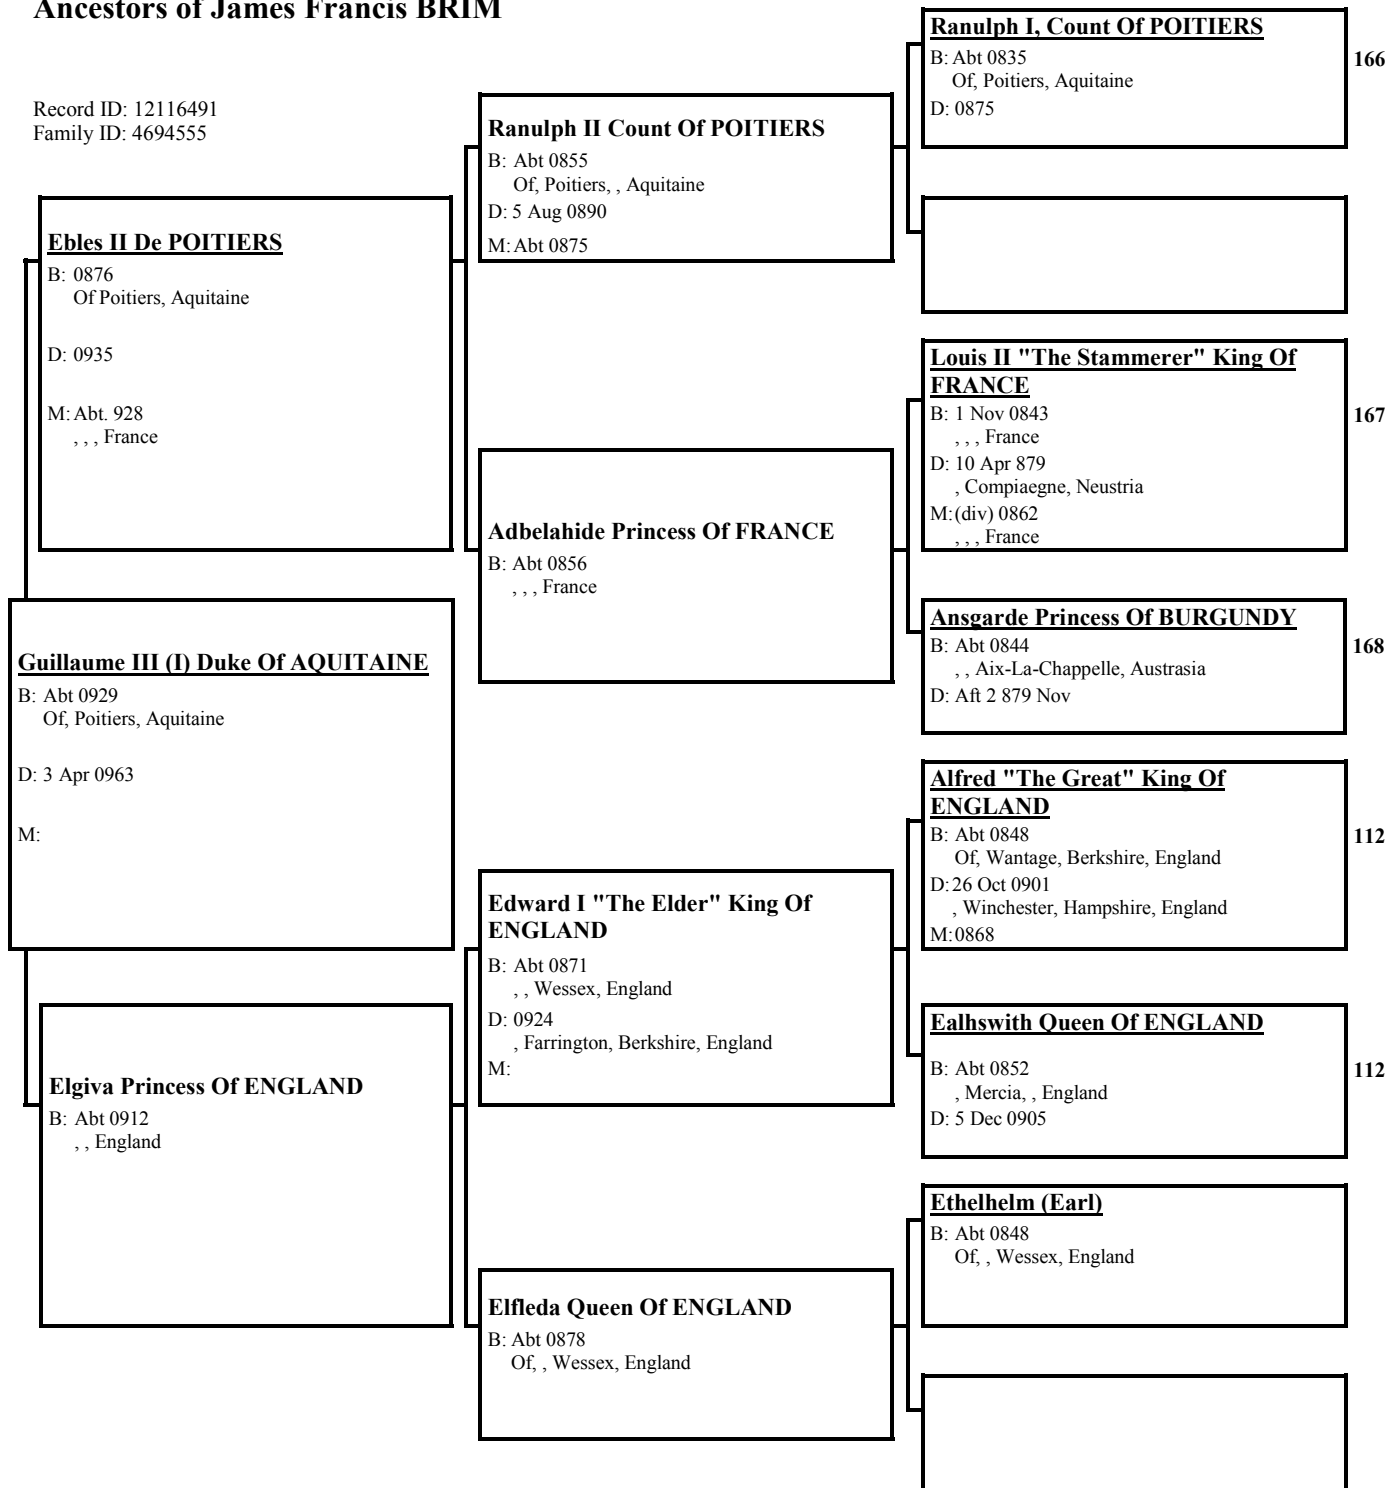

Ancestors of James Francis BRIM

Record ID: 12116491
Family ID: 4694555

111