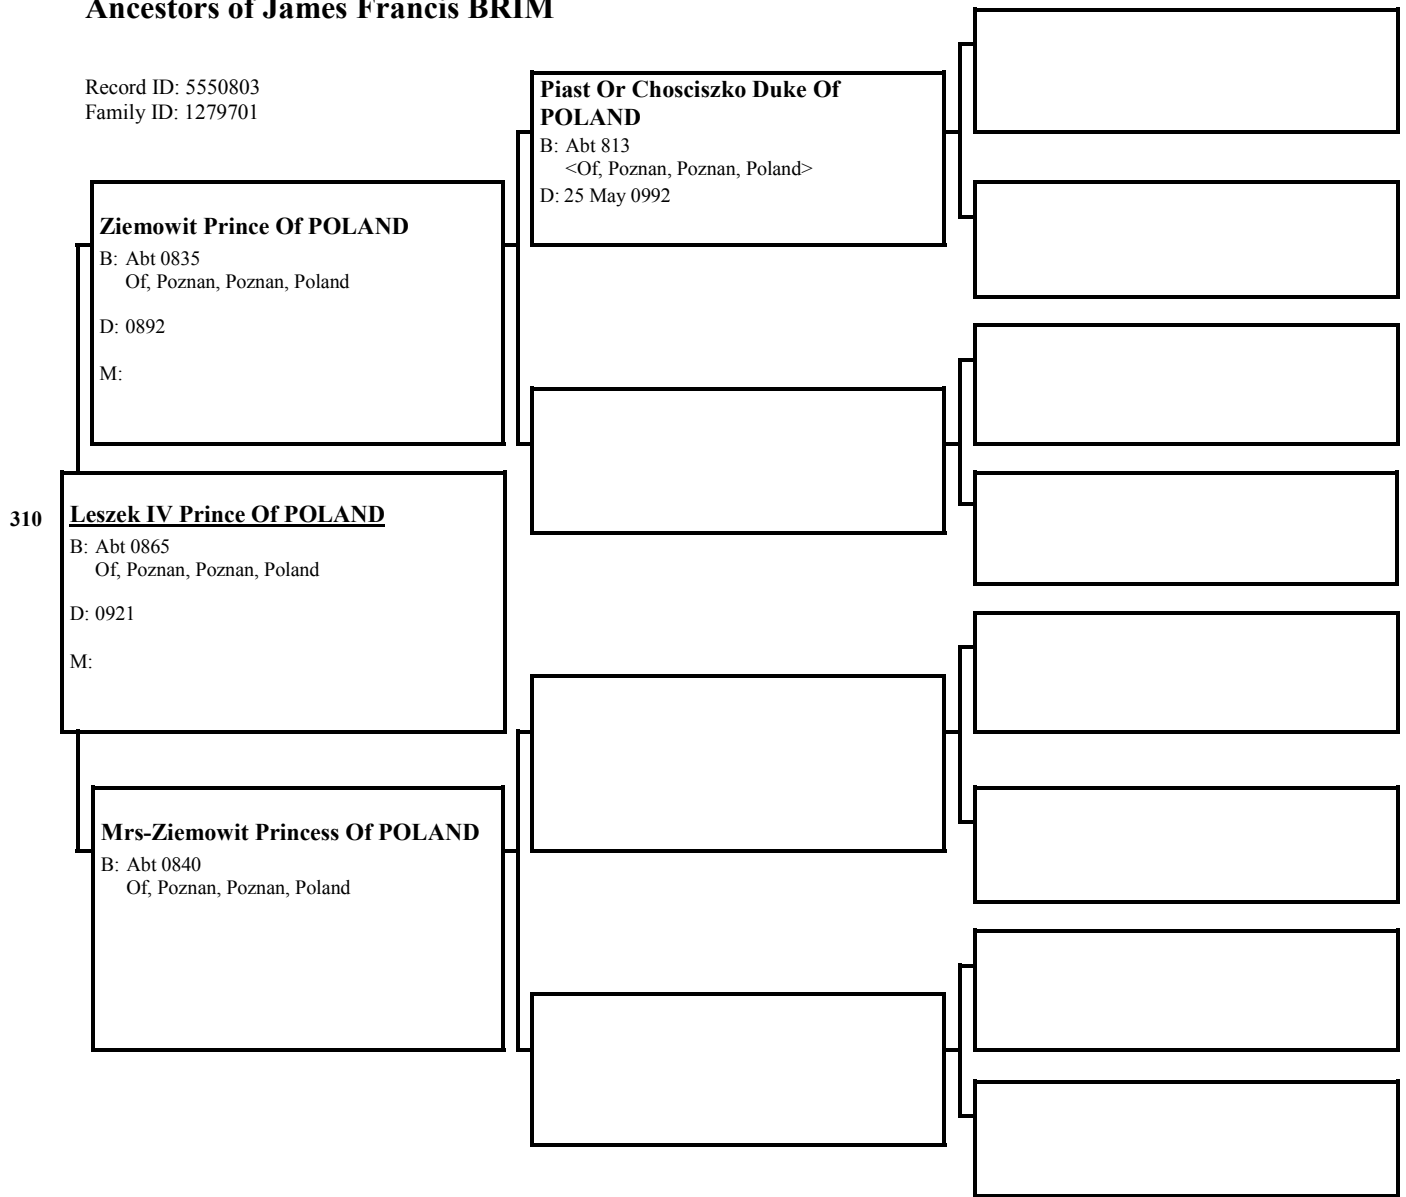

Ancestors of James Francis BRIM

Record ID: 5550803
Family ID: 1279701