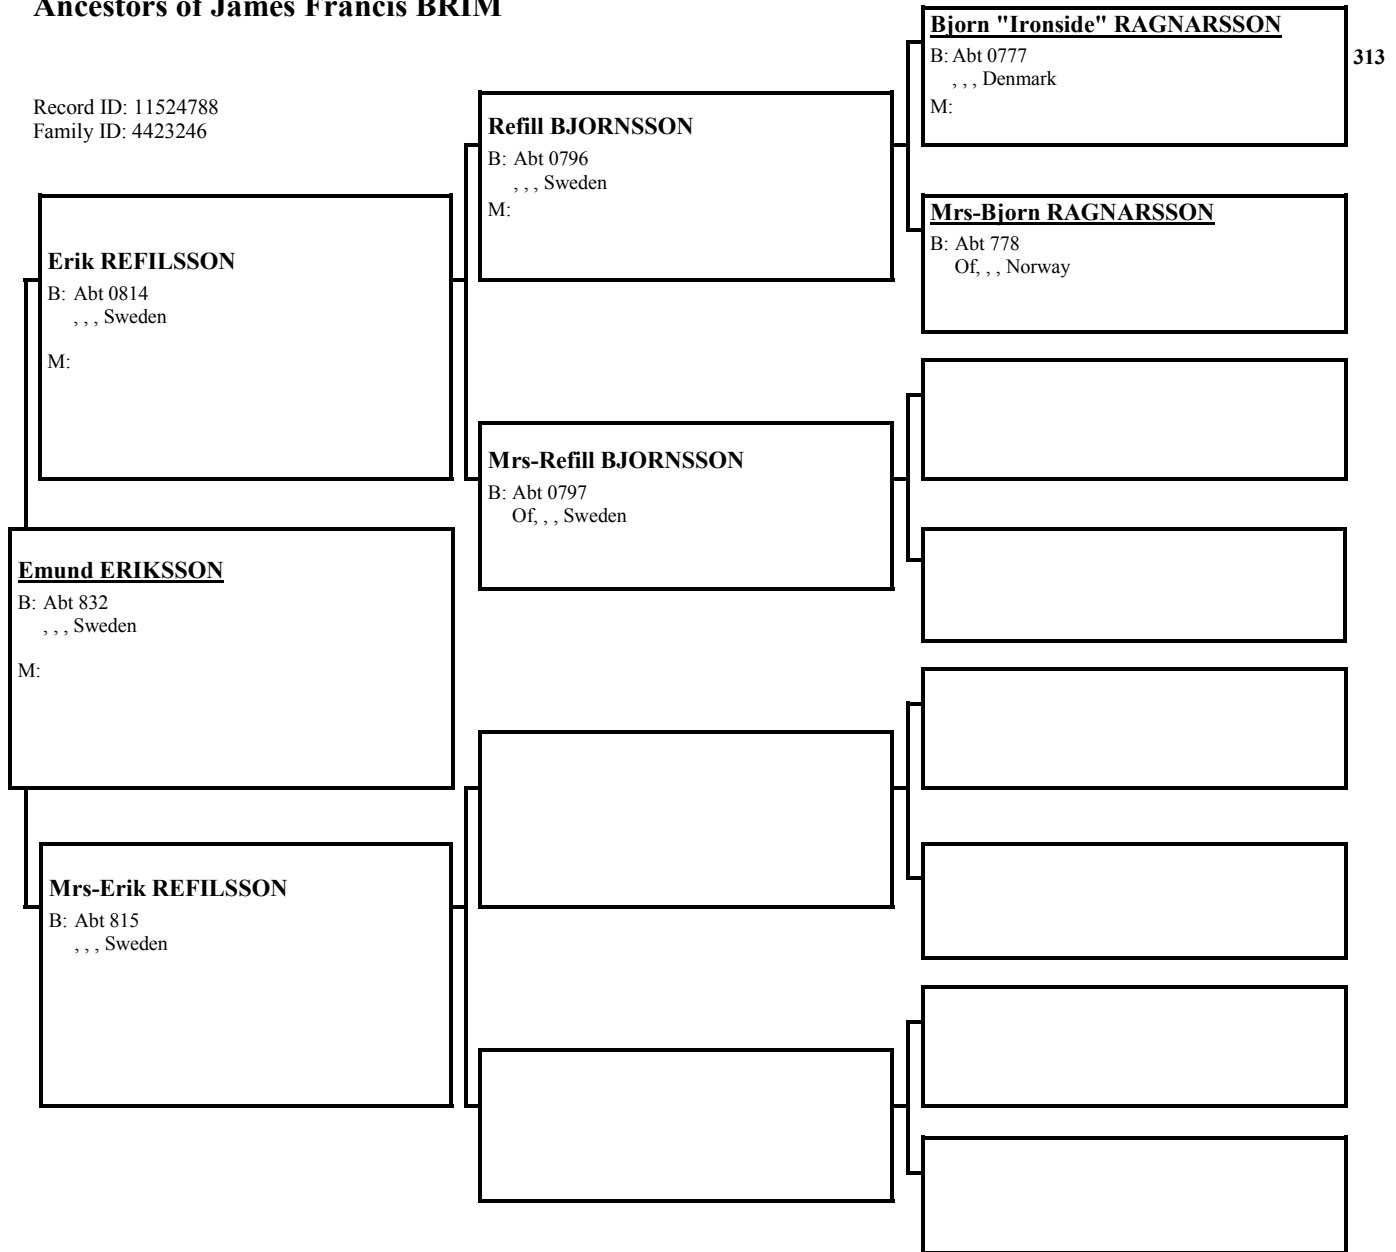

Ancestors of James Francis BRIM

Record ID: 11524788
Family ID: 4423246

309

313