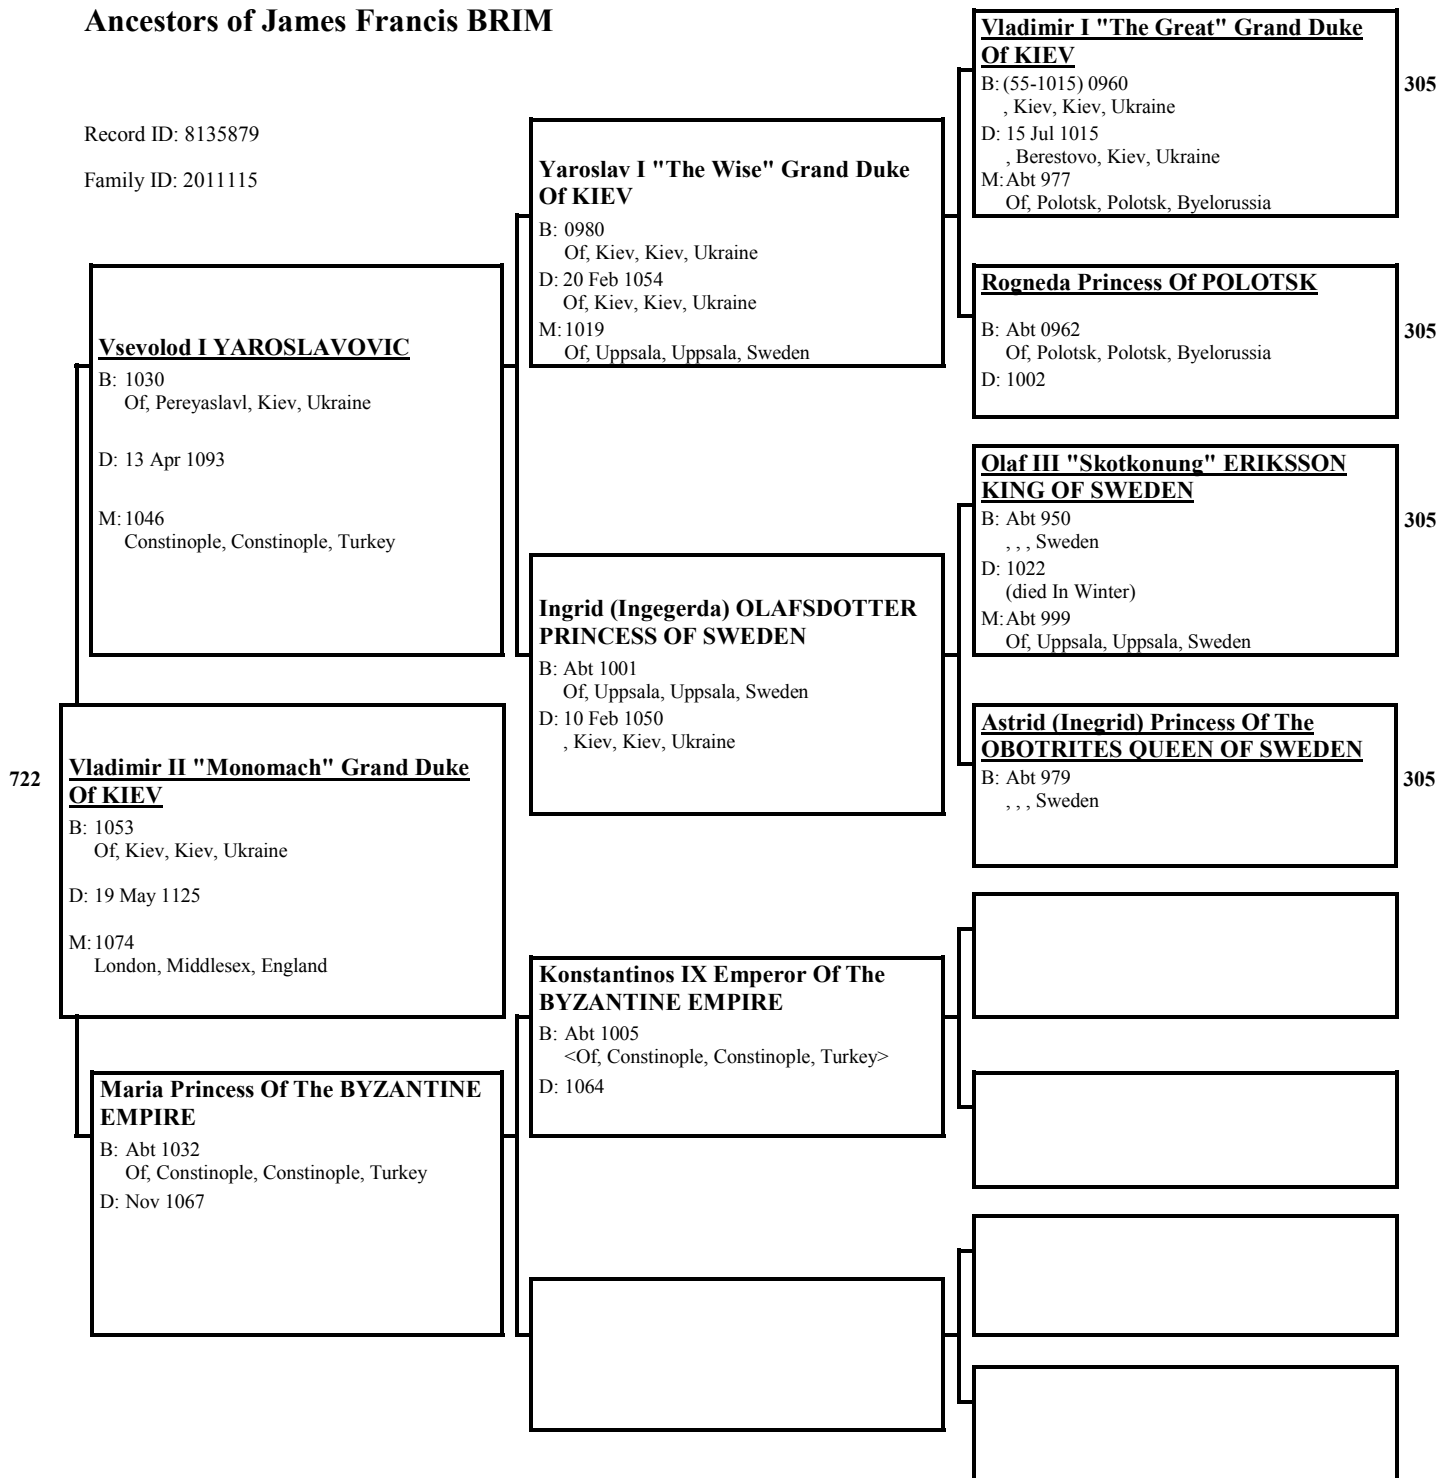

Ancestors of James Francis BRIM

Record ID: 8135879

Family ID: 2011115