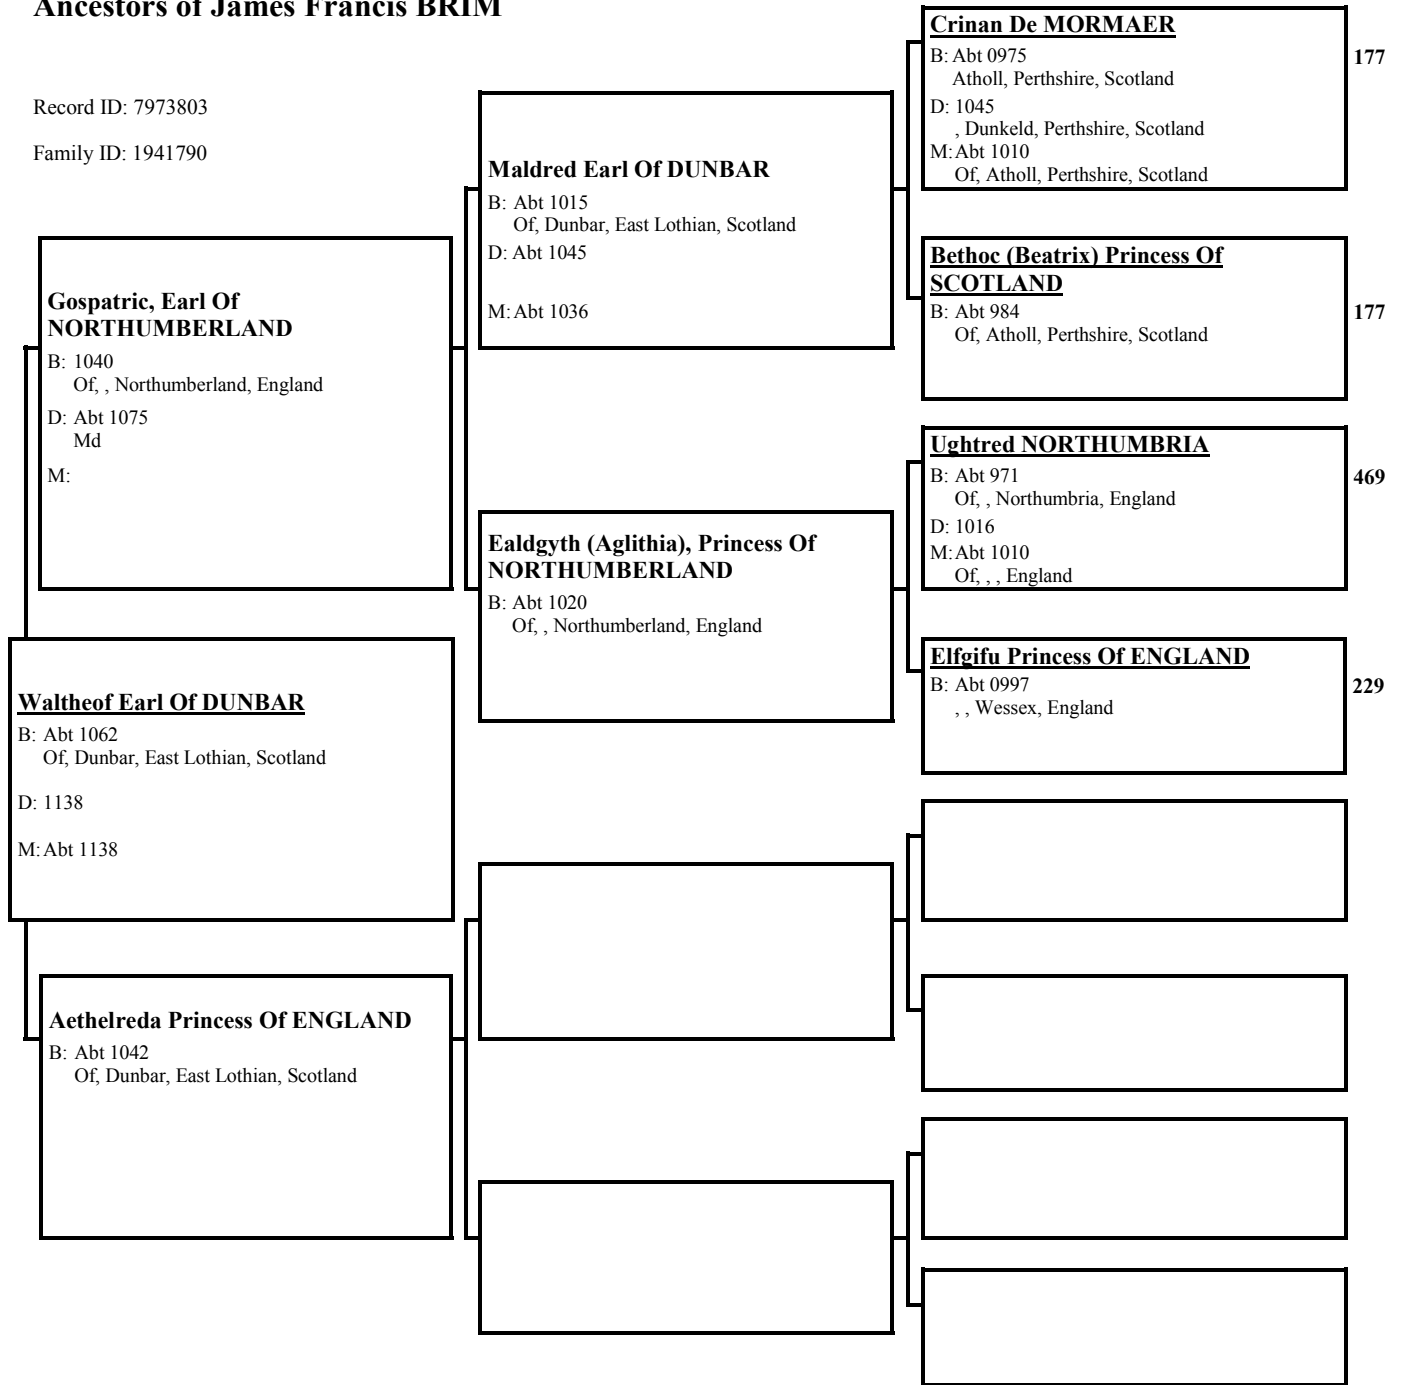

Ancestors of James Francis BRIM

Record ID: 7973803

Family ID: 1941790

534