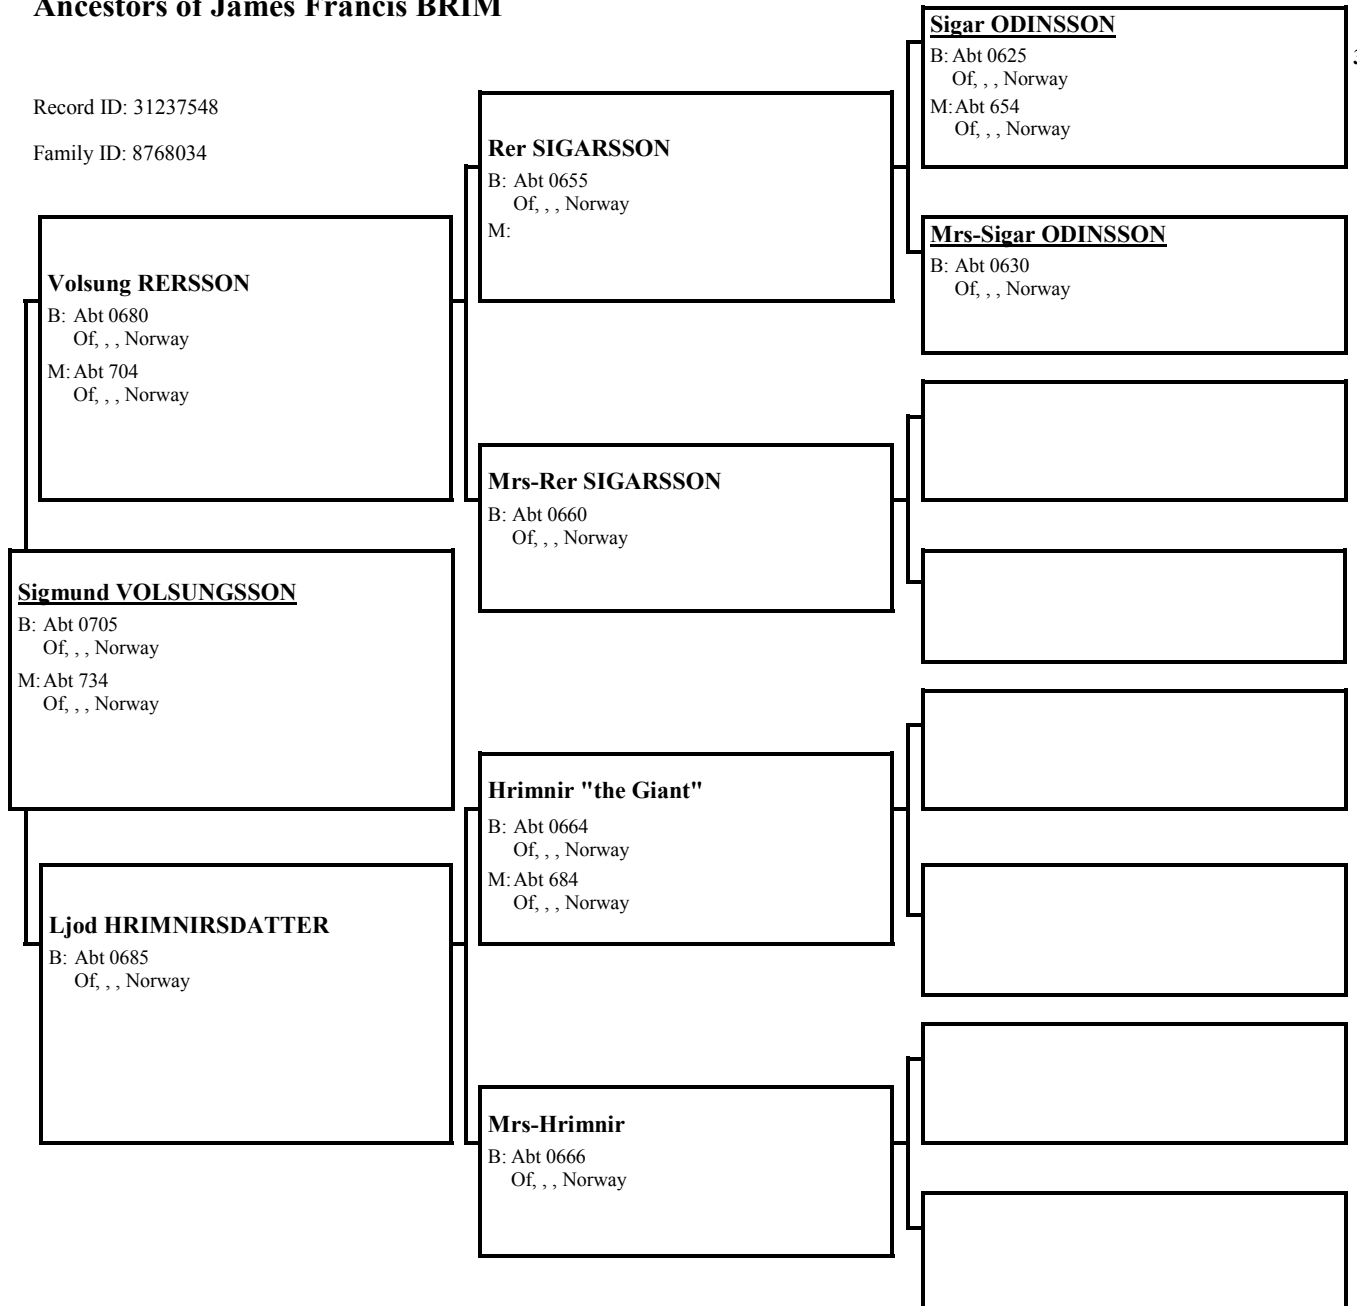

Ancestors of James Francis BRIM

Record ID: 31237548

Family ID: 8768034

313

324