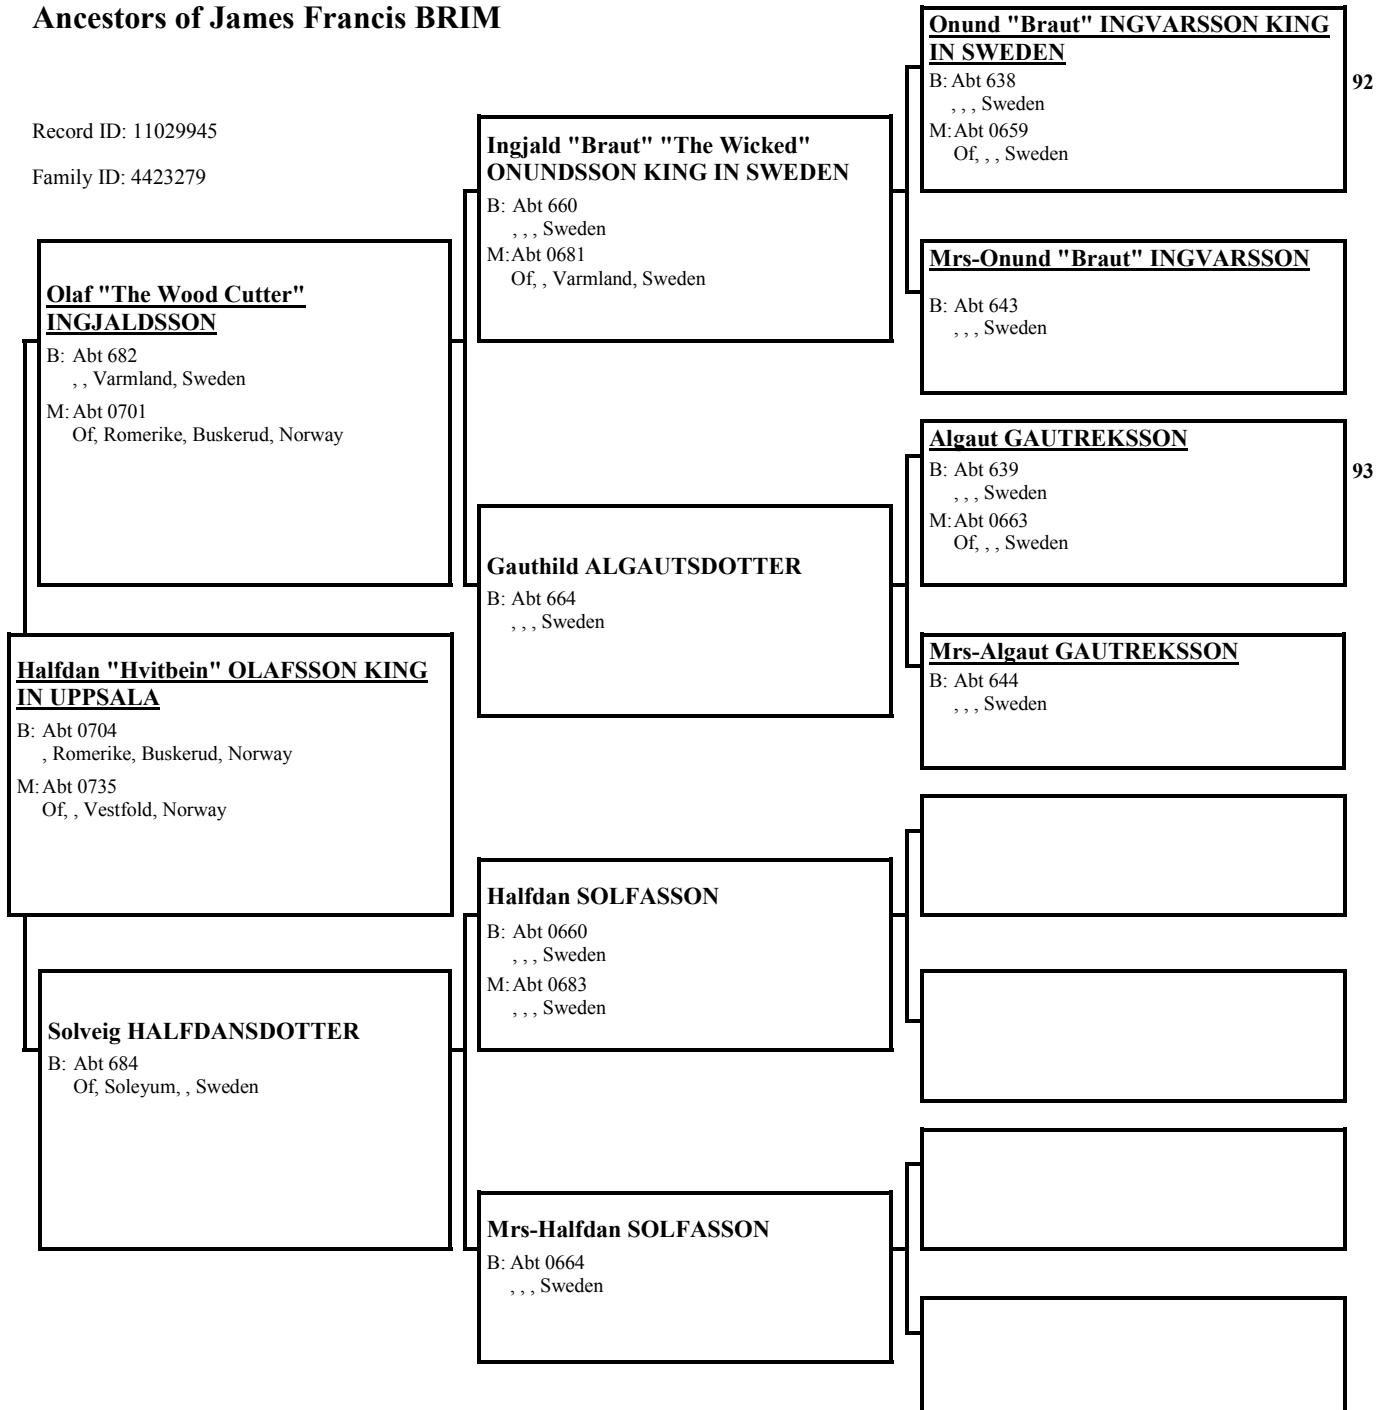

Ancestors of James Francis BRIM

Record ID: 11029945

Family ID: 4423279

87